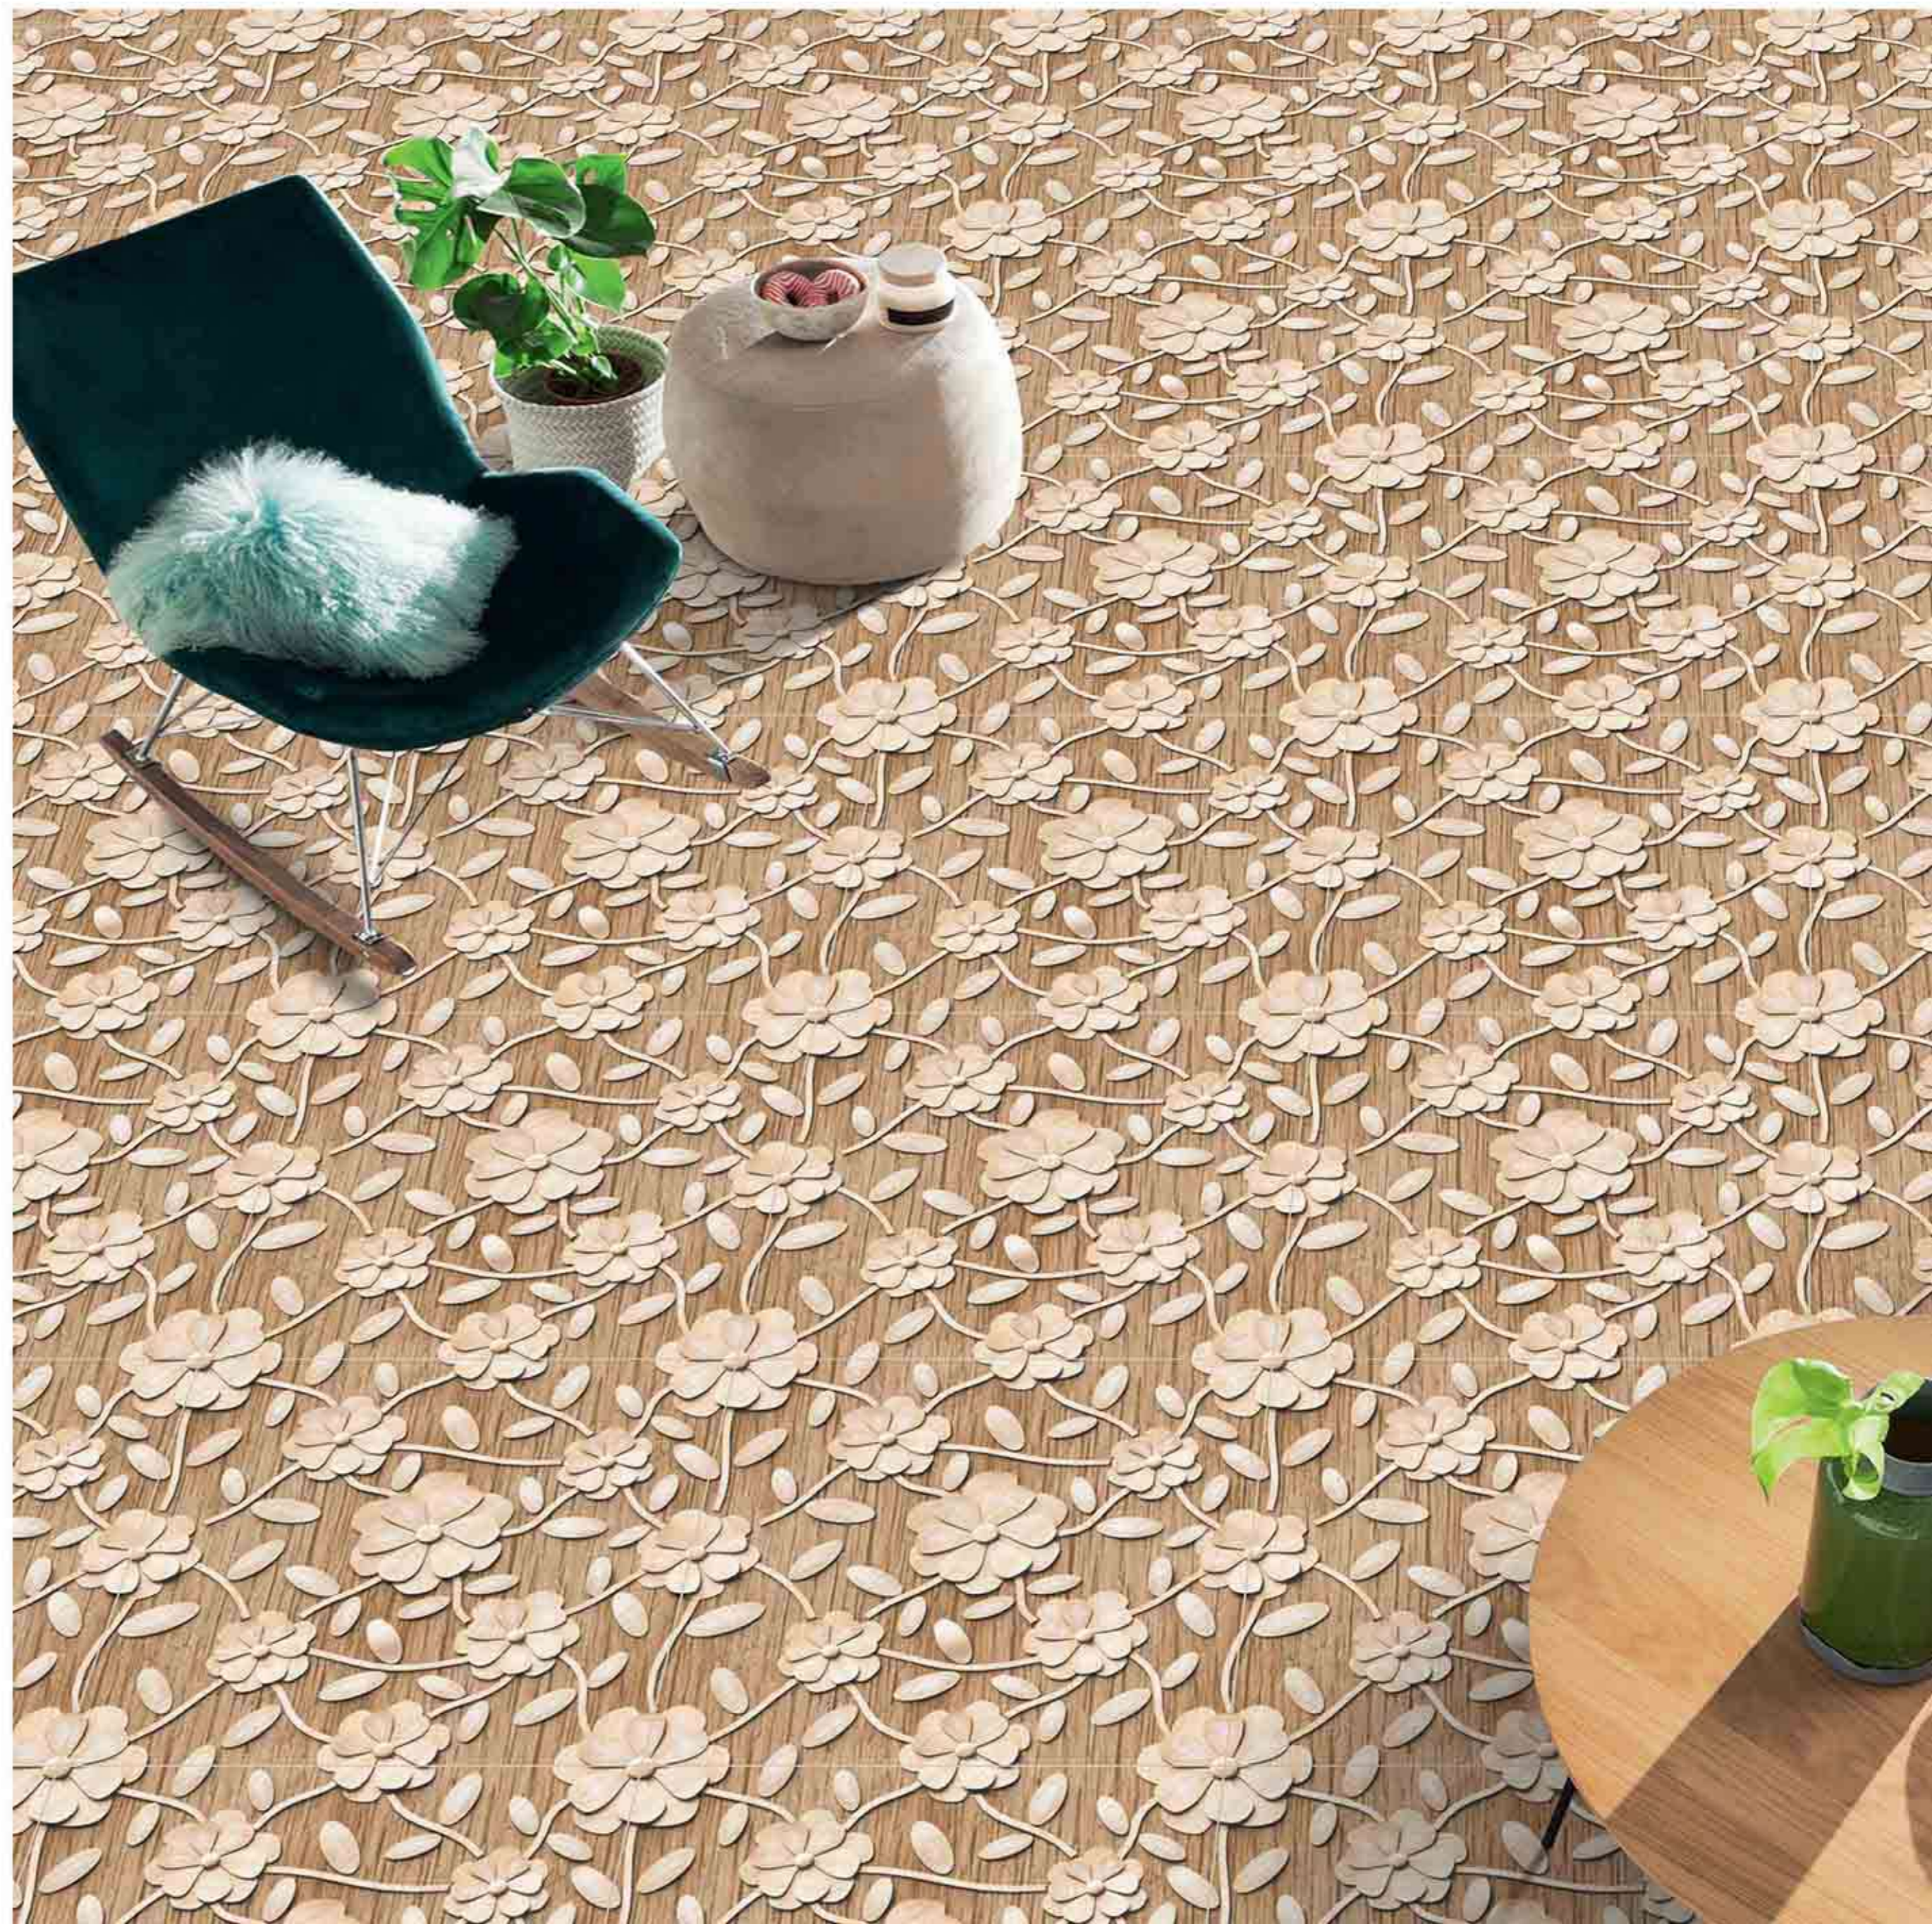

Zero  
Maintenance

Easy to  
Clean

CERAMIC  
FLOOR  
TILE

60x  
60  
CM

3D SERIES  
COLLECTION

**5020**

Low Water  
Absorption

Frost  
Resistant