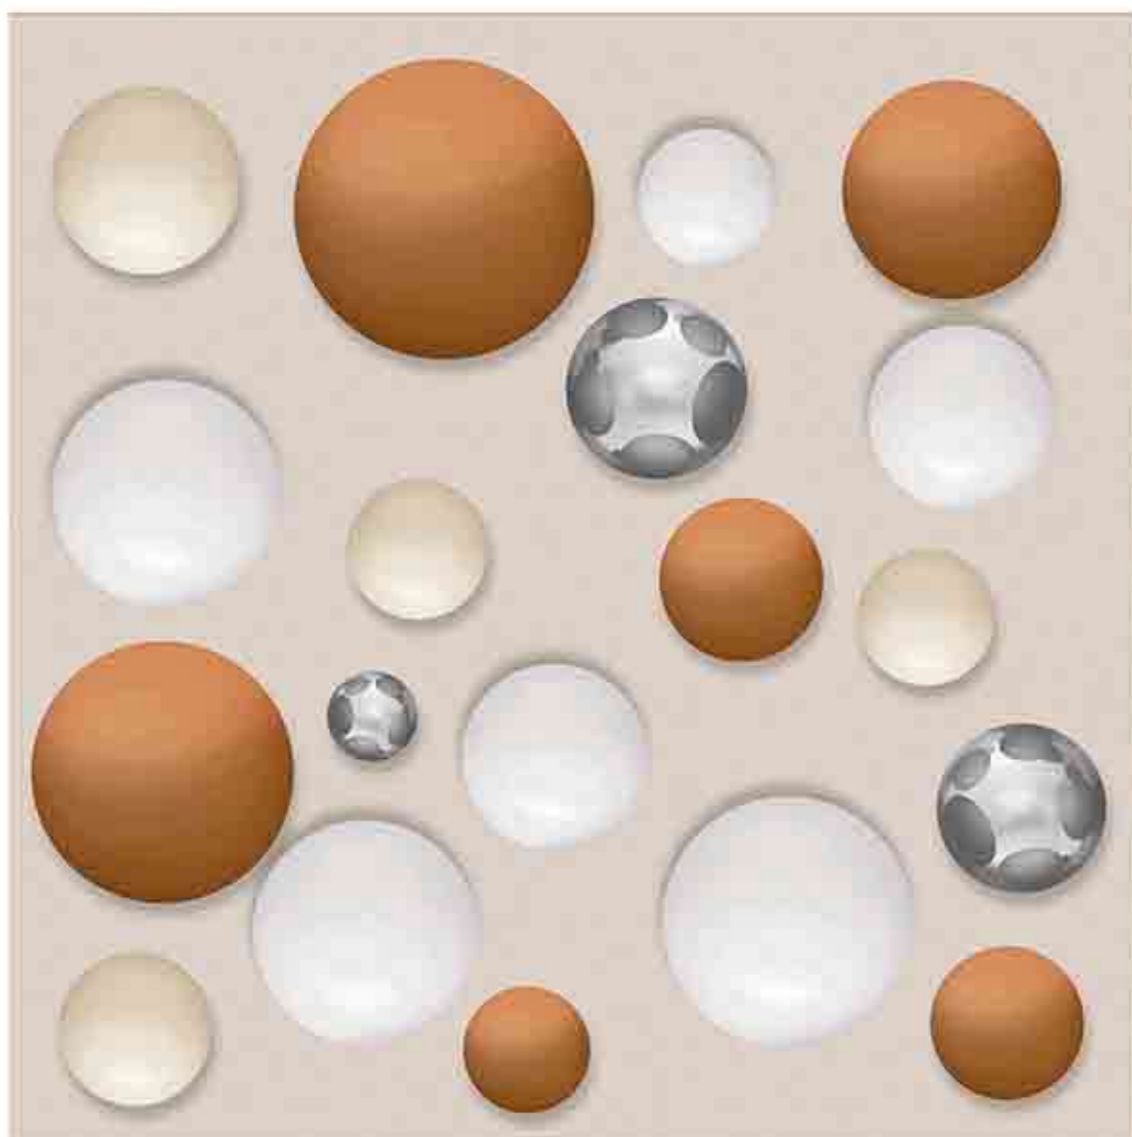

Zero  
Maintenance

Easy to  
Clean

CERAMIC  
FLOOR  
TILE

60x  
60  
CM

3D SERIES  
COLLECTION

**5041**

Low Water  
Absorption

Frost  
Resistant