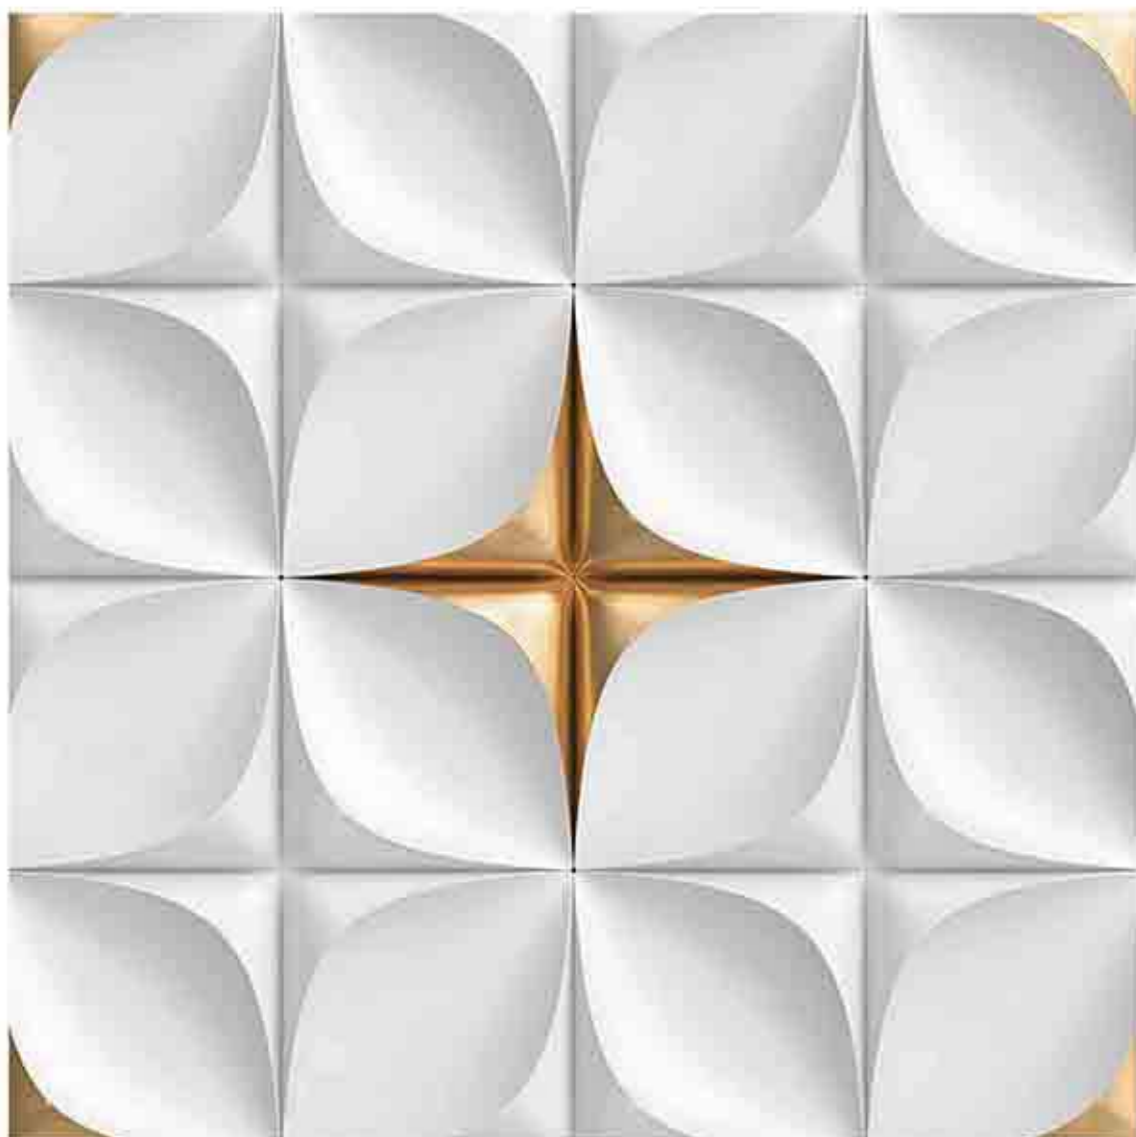

CERAMIC
FLOOR
TILE

60x
60
CM

3D SERIES
COLLECTION

5062

Low Water
Absorption

Frost
Resistant

Chemical
Resistant

Stain
Resistance

Zero
Maintenance

Easy to
Clean