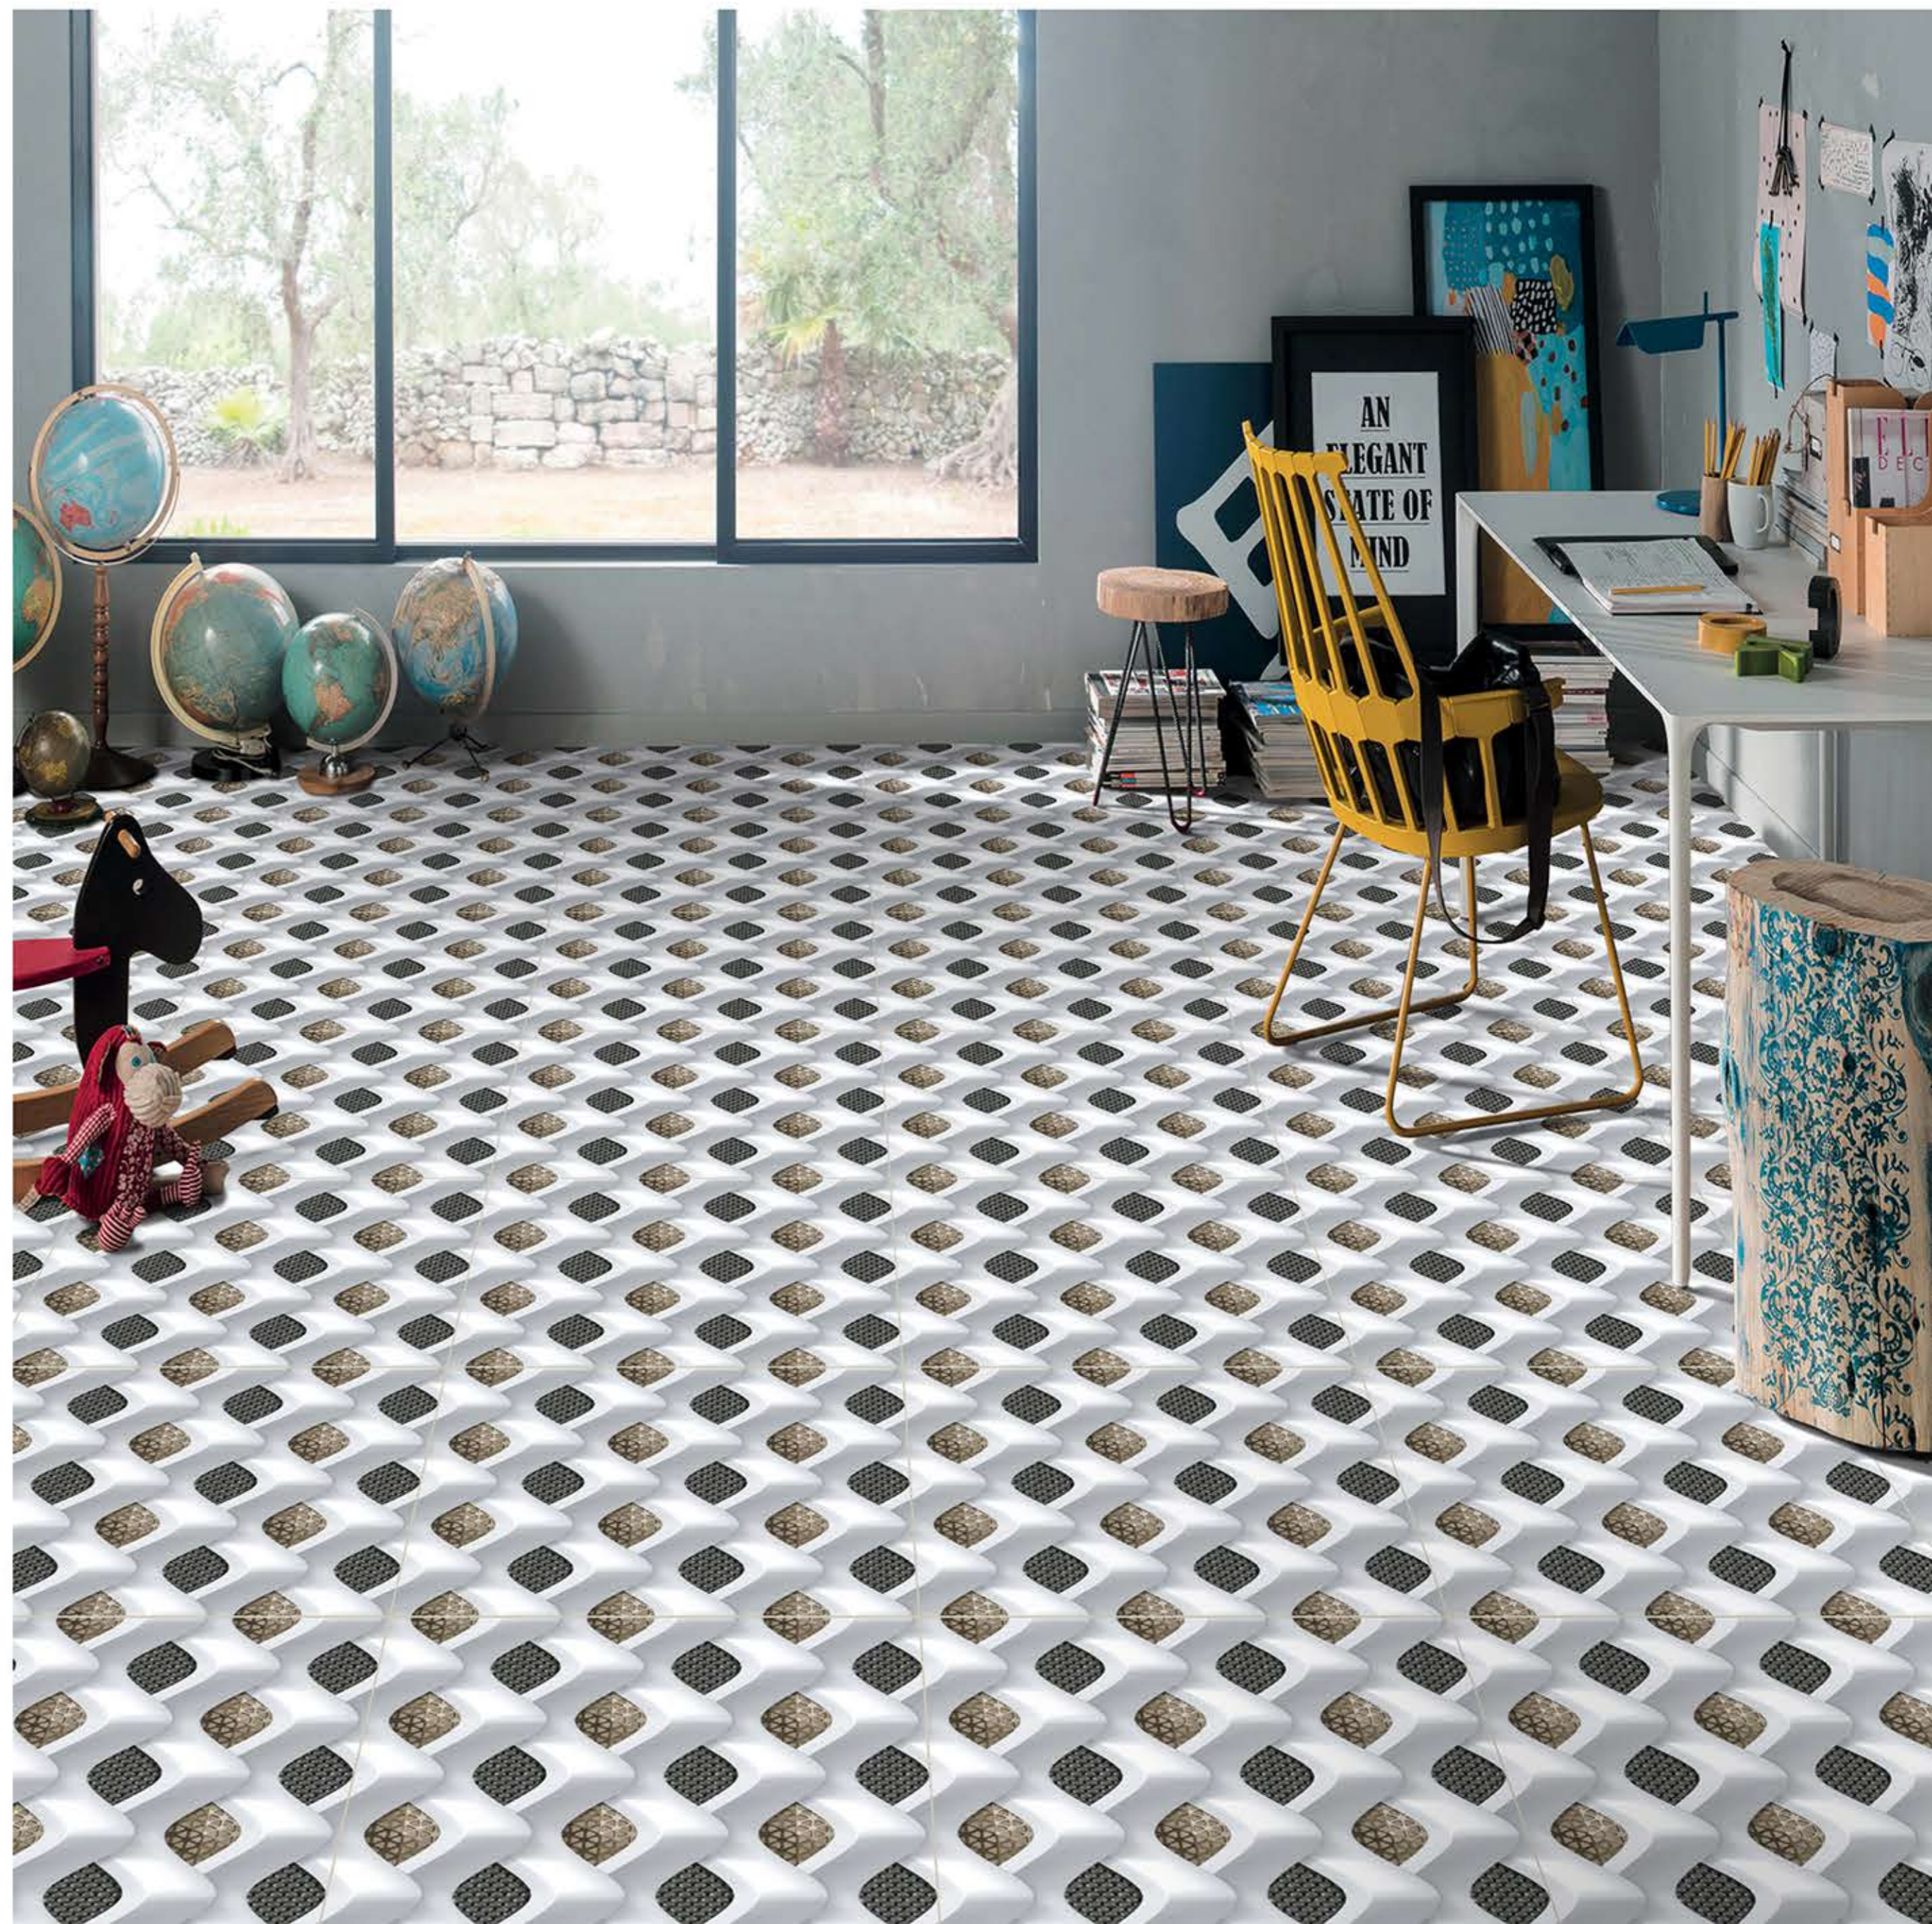

Low Water  
Absorption

Frost  
Resistant

Chemical  
Resistant

Stain  
Resistance

Zero  
Maintenance

Easy to  
Clean

CERAMIC  
FLOOR  
TILE

60x  
60  
CM