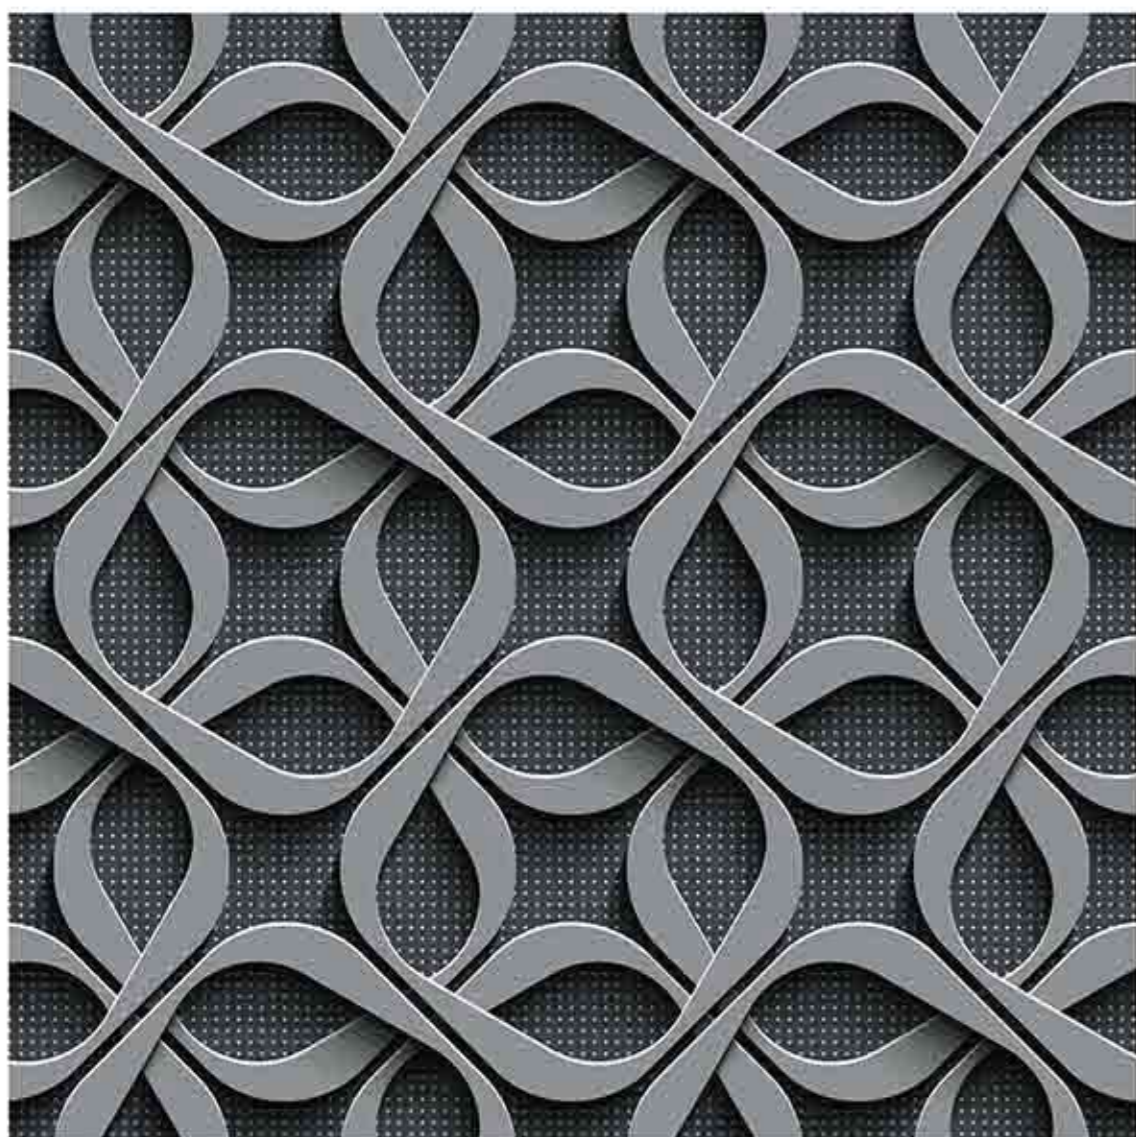

Zero  
Maintenance

Easy to  
Clean

CERAMIC  
FLOOR  
TILE

60x  
60  
CM

3D SERIES  
COLLECTION

**5007**

Low Water  
Absorption

Frost  
Resistant