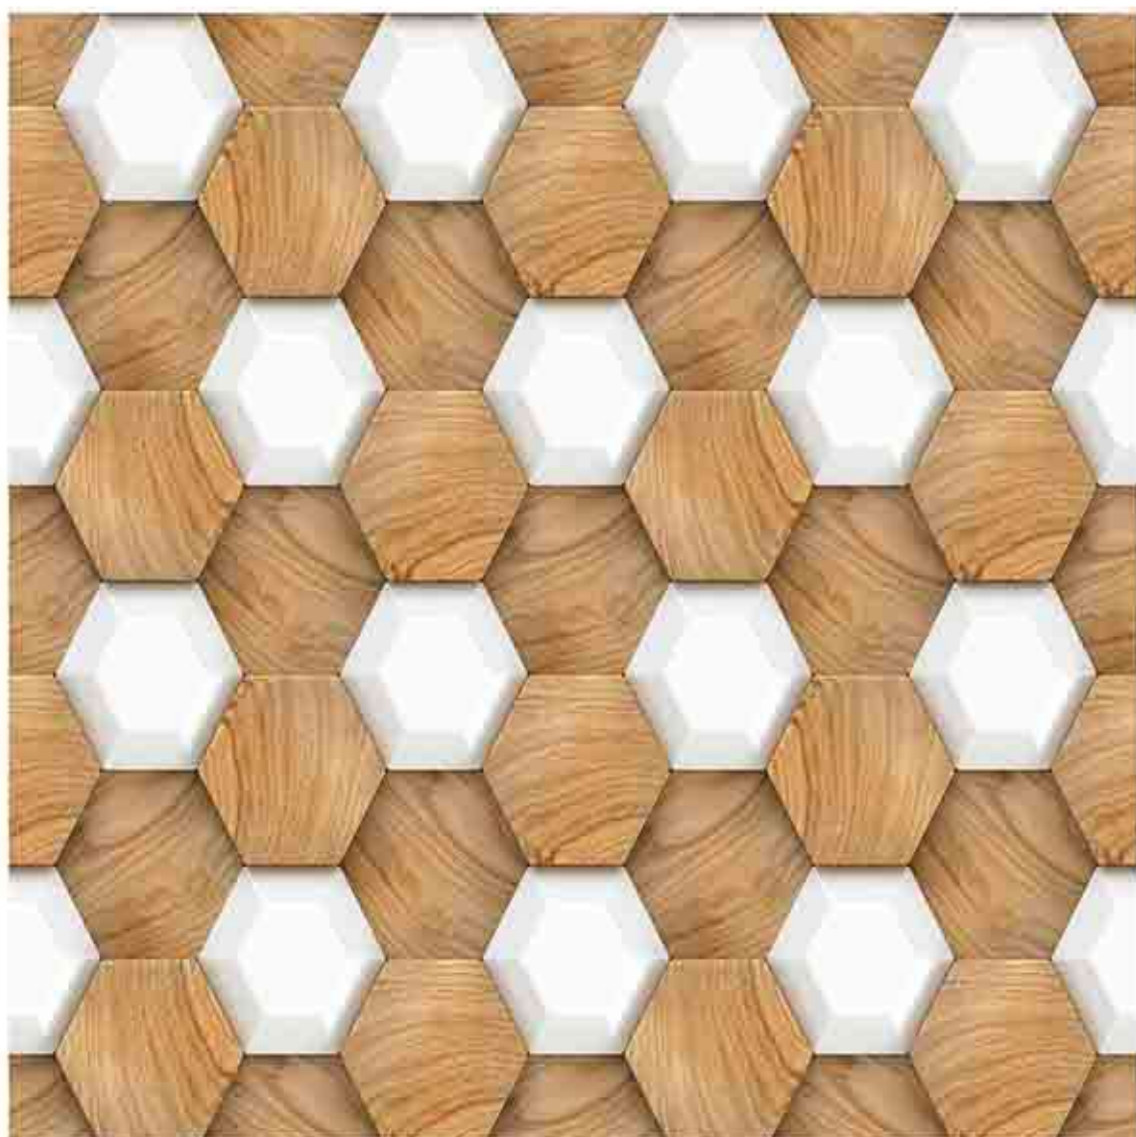

CERAMIC
FLOOR
TILE

60x
60
CM

3D SERIES
COLLECTION

5009

Low Water
Absorption

Frost
Resistant

Chemical
Resistant

Stain
Resistance

Zero
Maintenance

Easy to
Clean