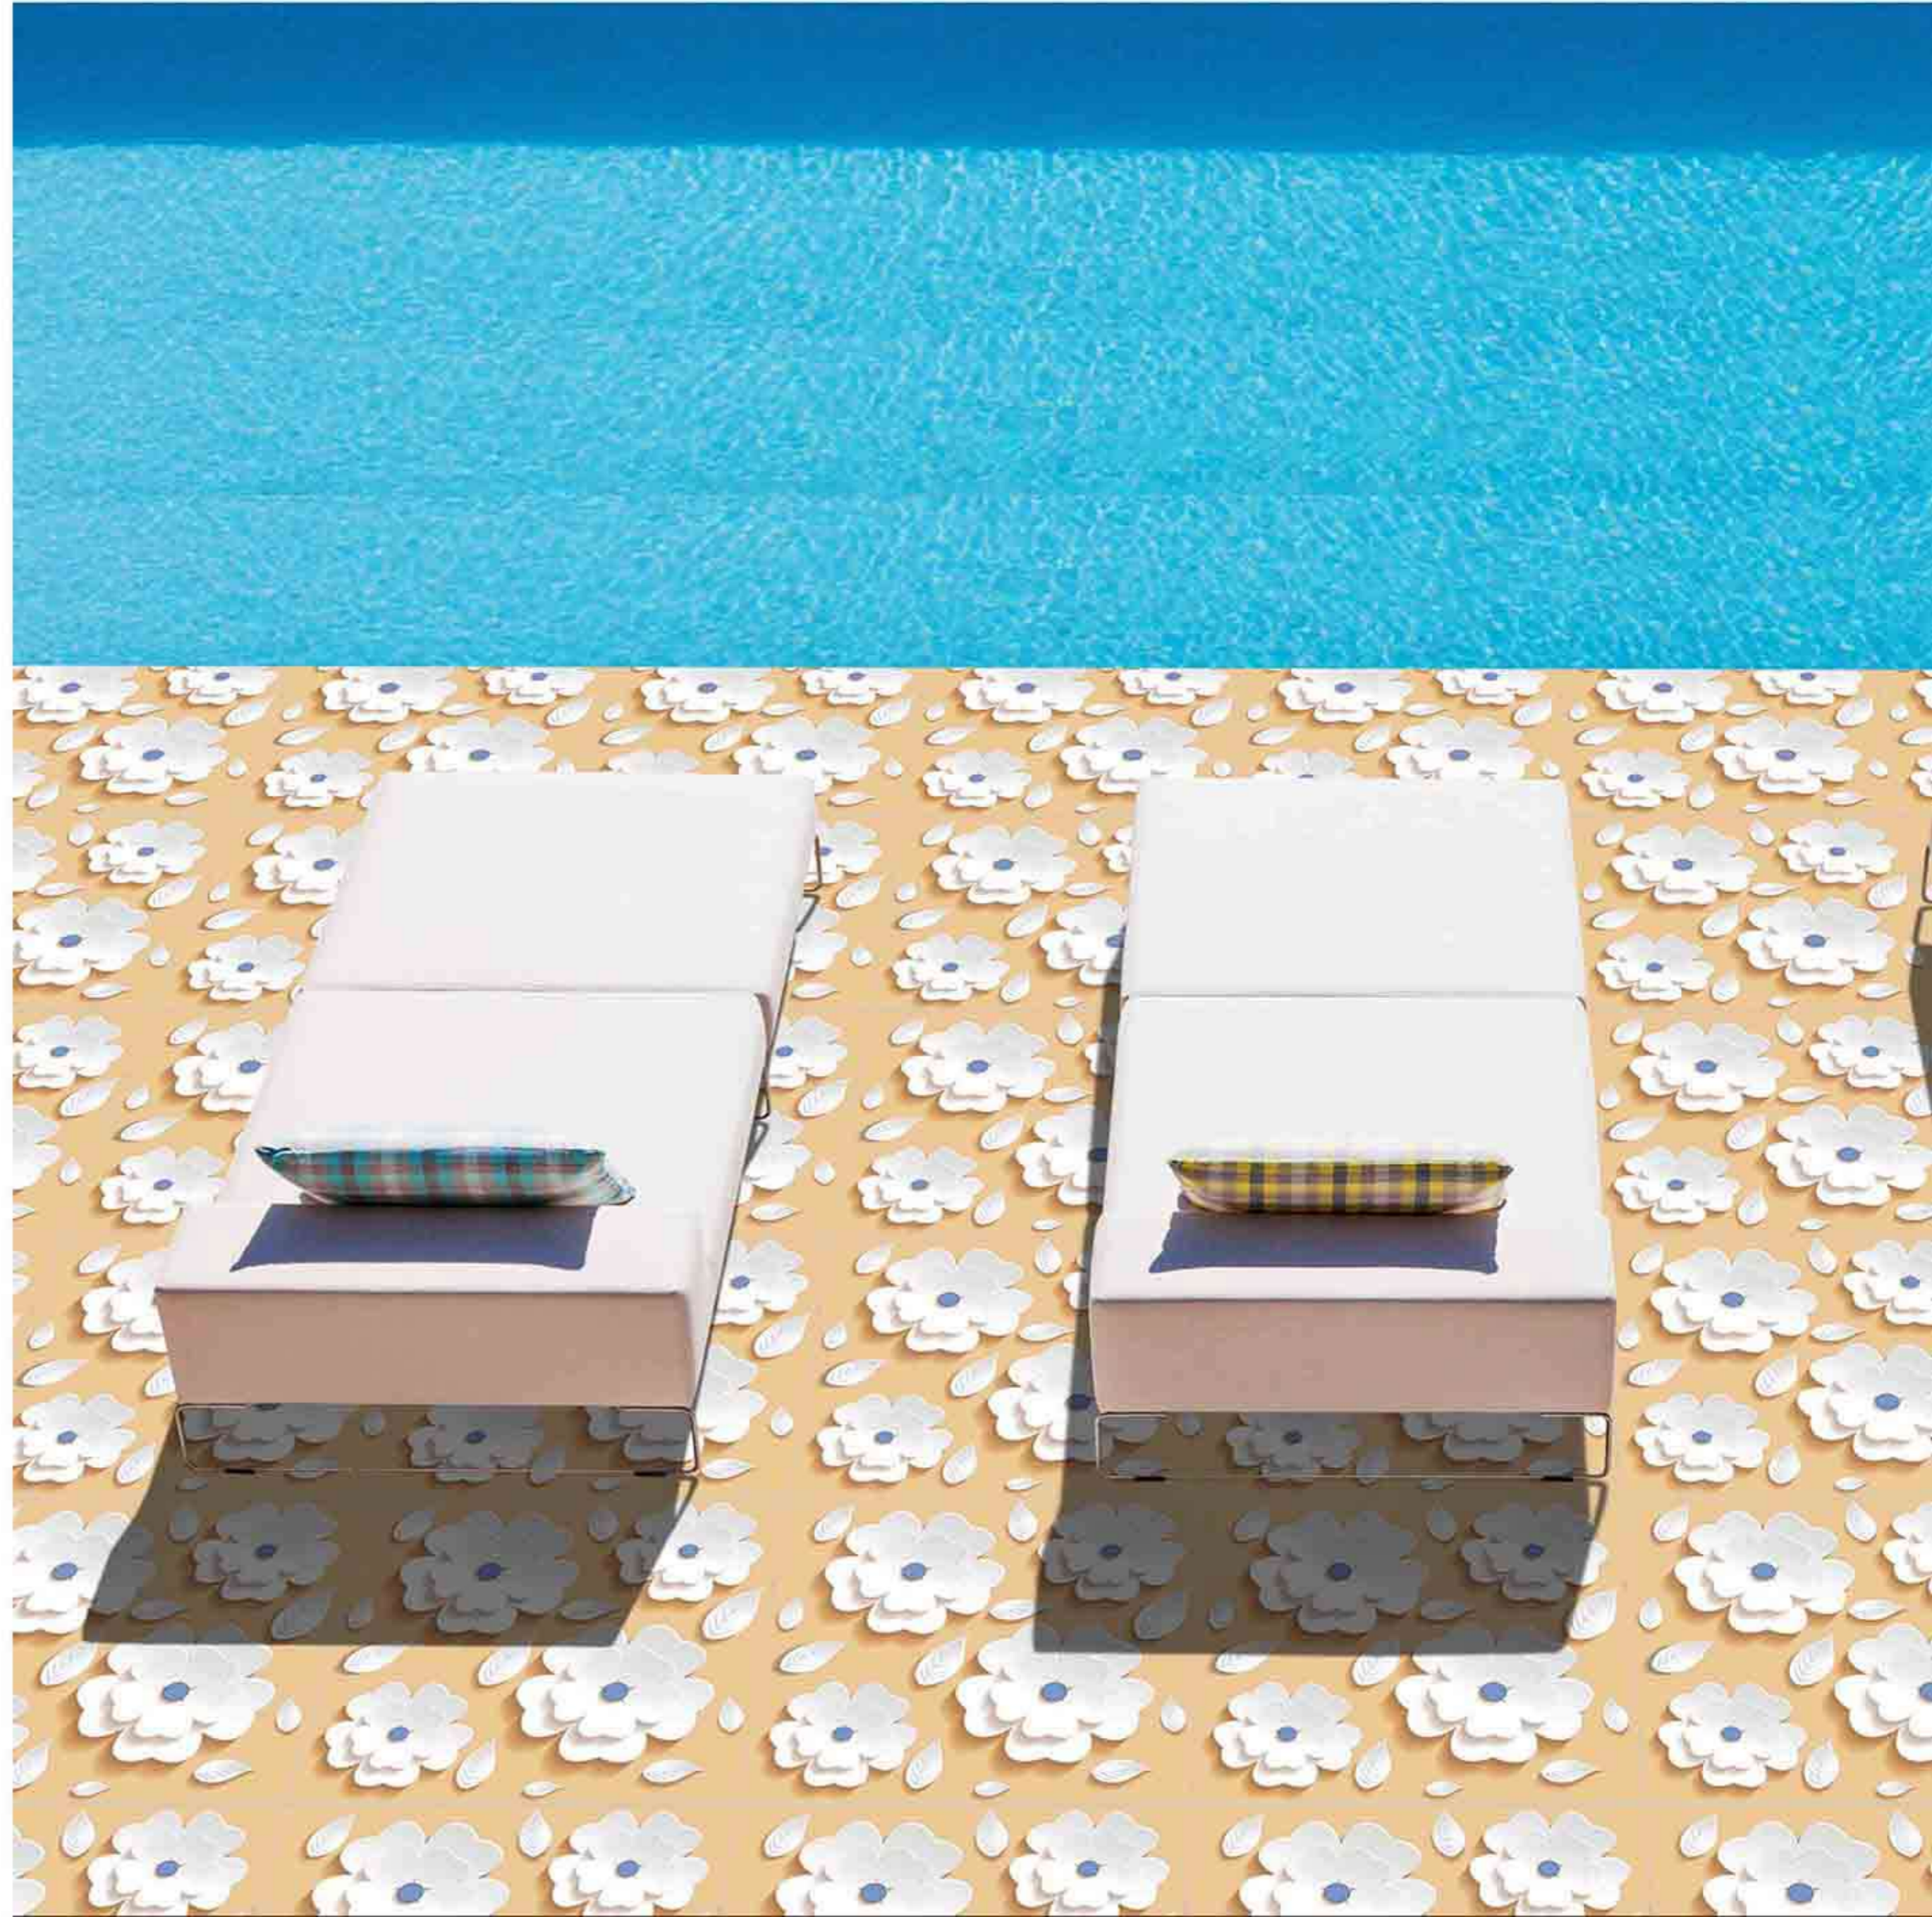

Zero  
Maintenance

Easy to  
Clean

CERAMIC  
FLOOR  
TILE

60x  
60  
CM

3D SERIES  
COLLECTION

**5026**

Low Water  
Absorption

Frost  
Resistant