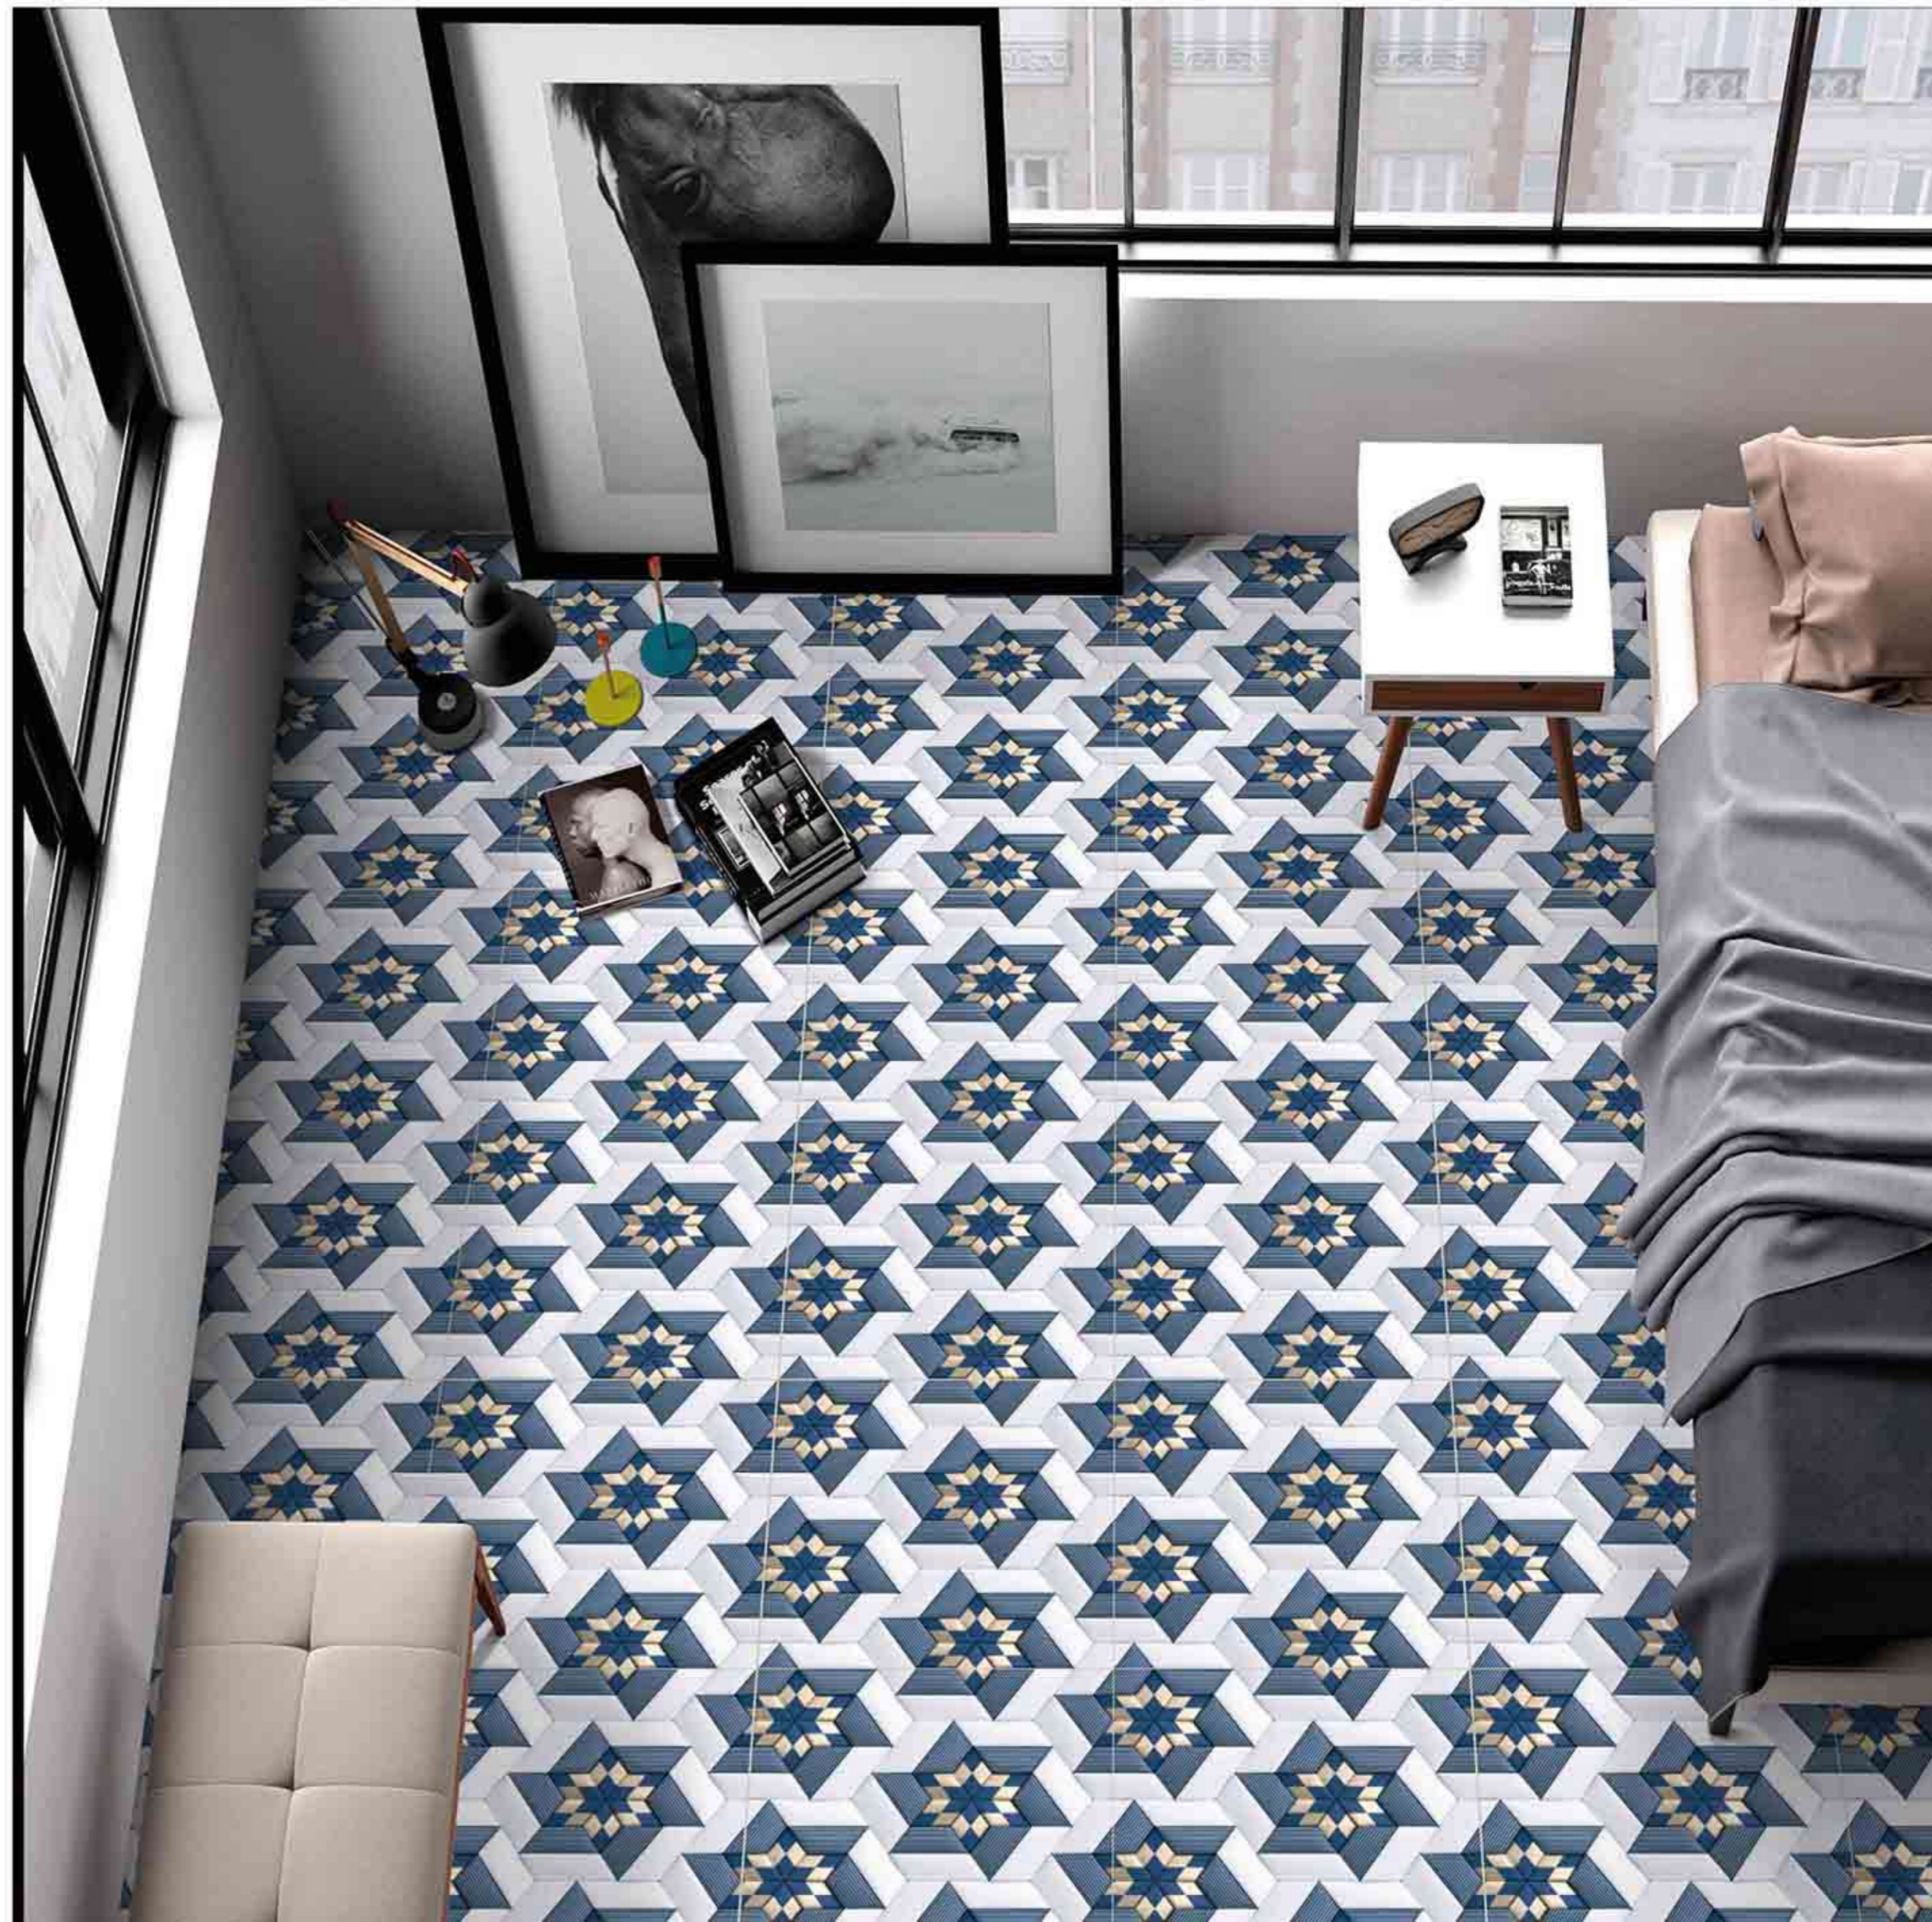

Chemical  
Resistant

Stain  
Resistance

Zero  
Maintenance

Easy to  
Clean

CERAMIC  
FLOOR  
TILE

60x  
60  
CM

3D SERIES  
COLLECTION

**5062**