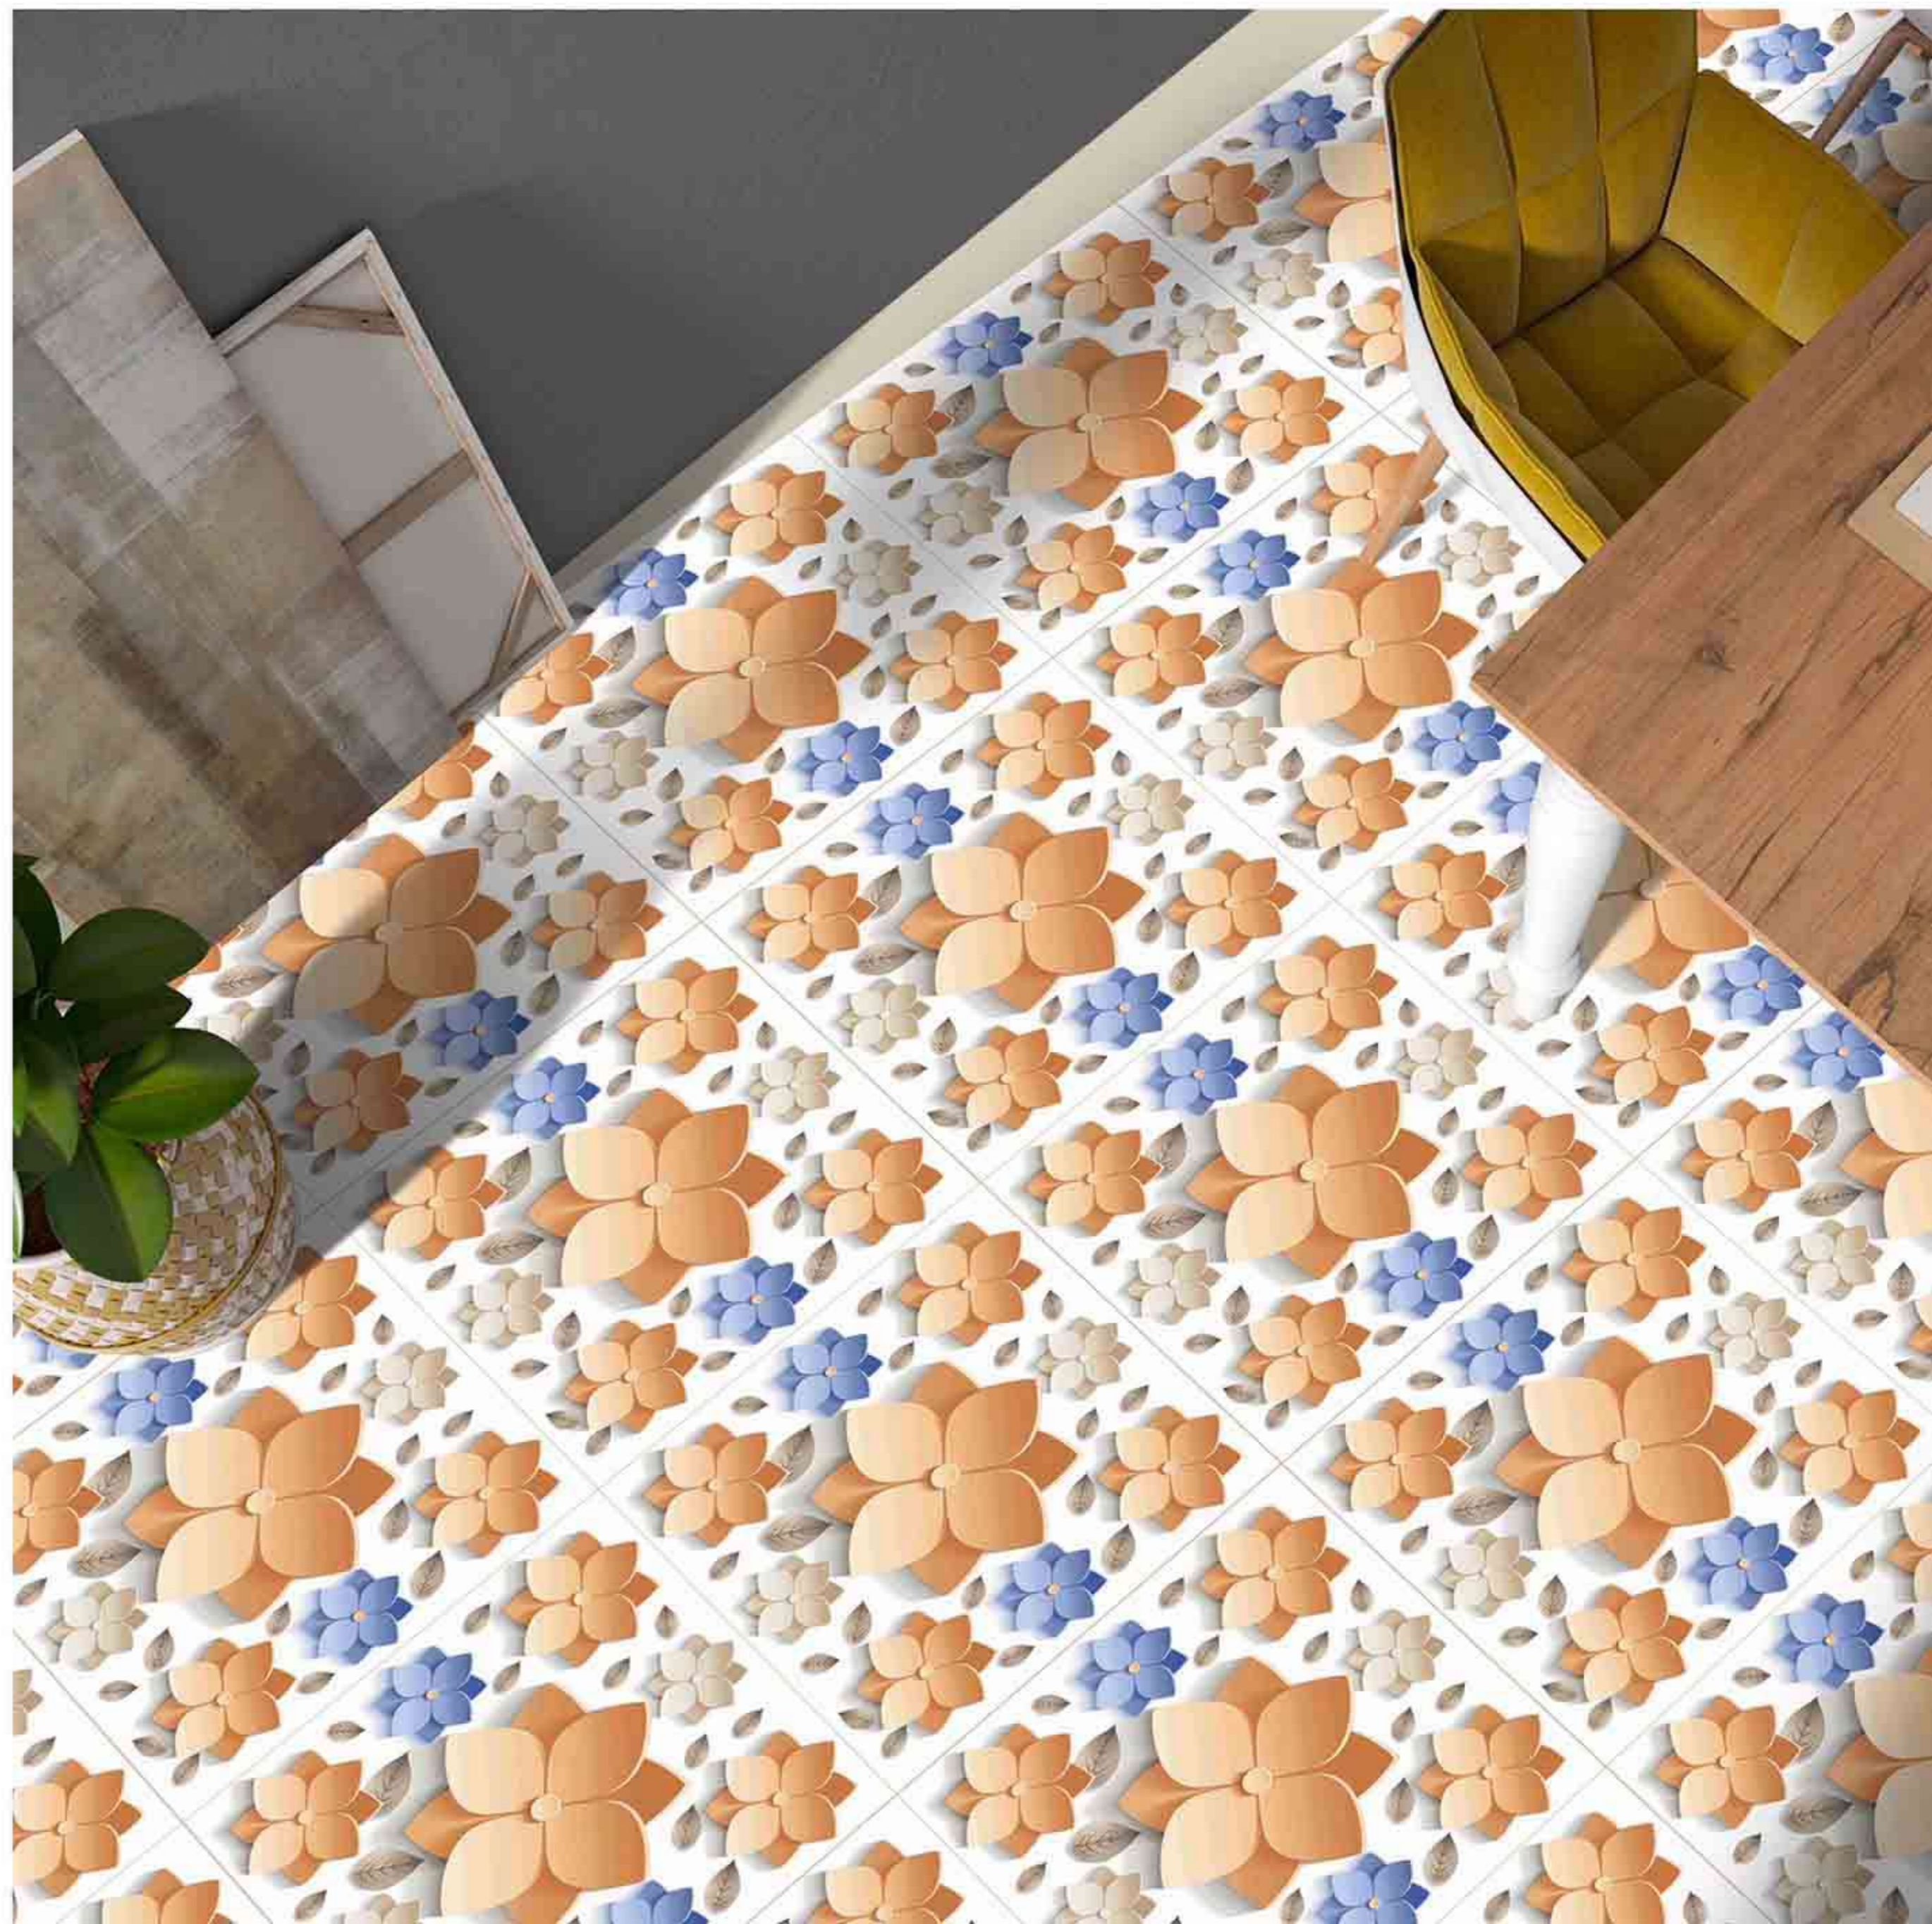

Chemical  
Resistant

Stain  
Resistance

Zero  
Maintenance

Easy to  
Clean

CERAMIC  
FLOOR  
TILE

60x  
60  
CM

3D SERIES  
COLLECTION

**5046**