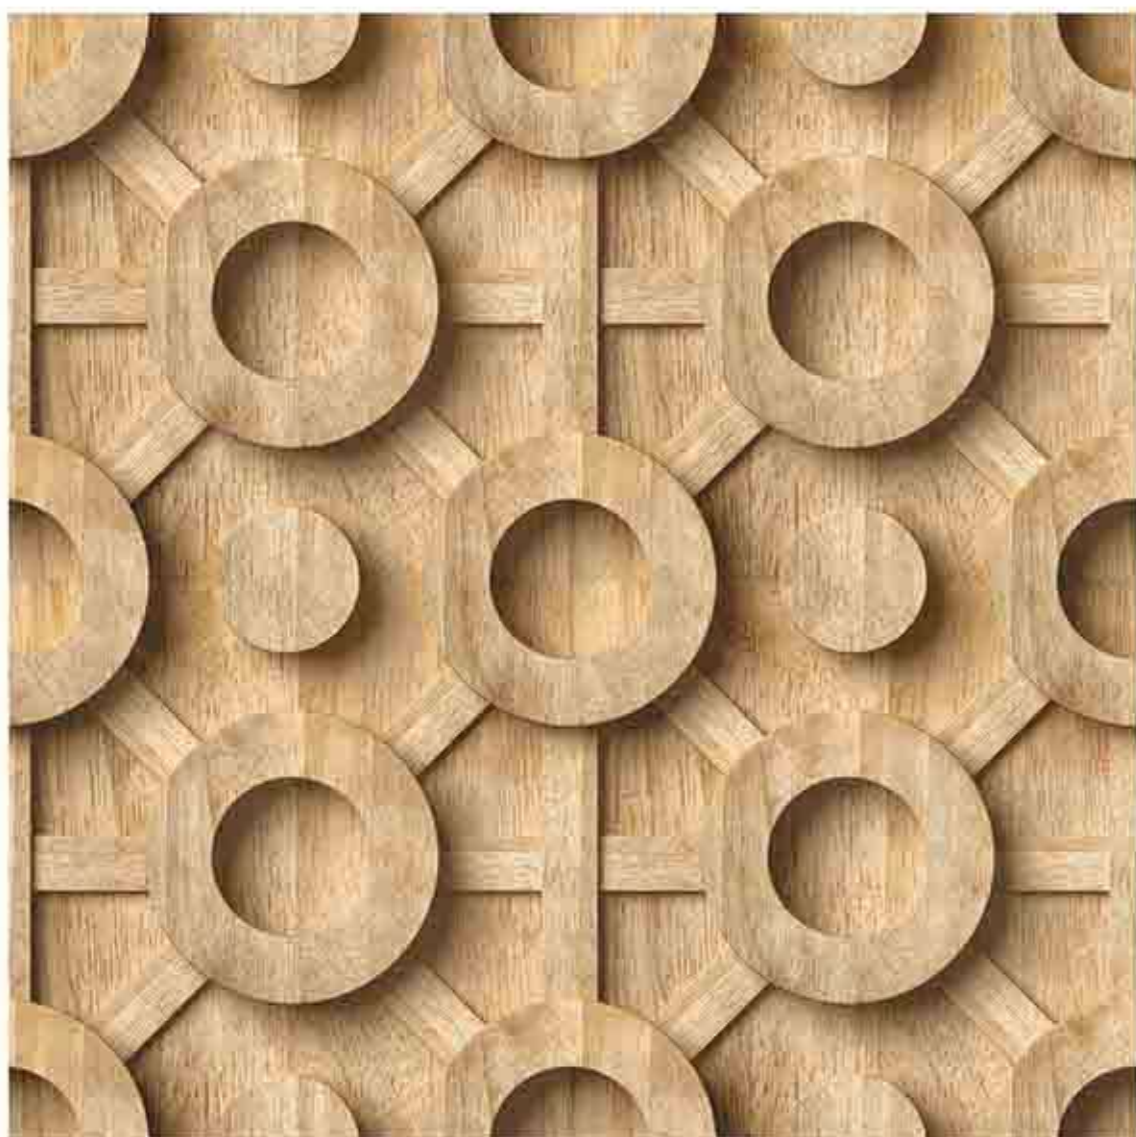

Chemical  
Resistant

Stain  
Resistance

Zero  
Maintenance

Easy to  
Clean

CERAMIC  
FLOOR  
TILE

60x  
60  
CM

3D SERIES  
COLLECTION

**5023**