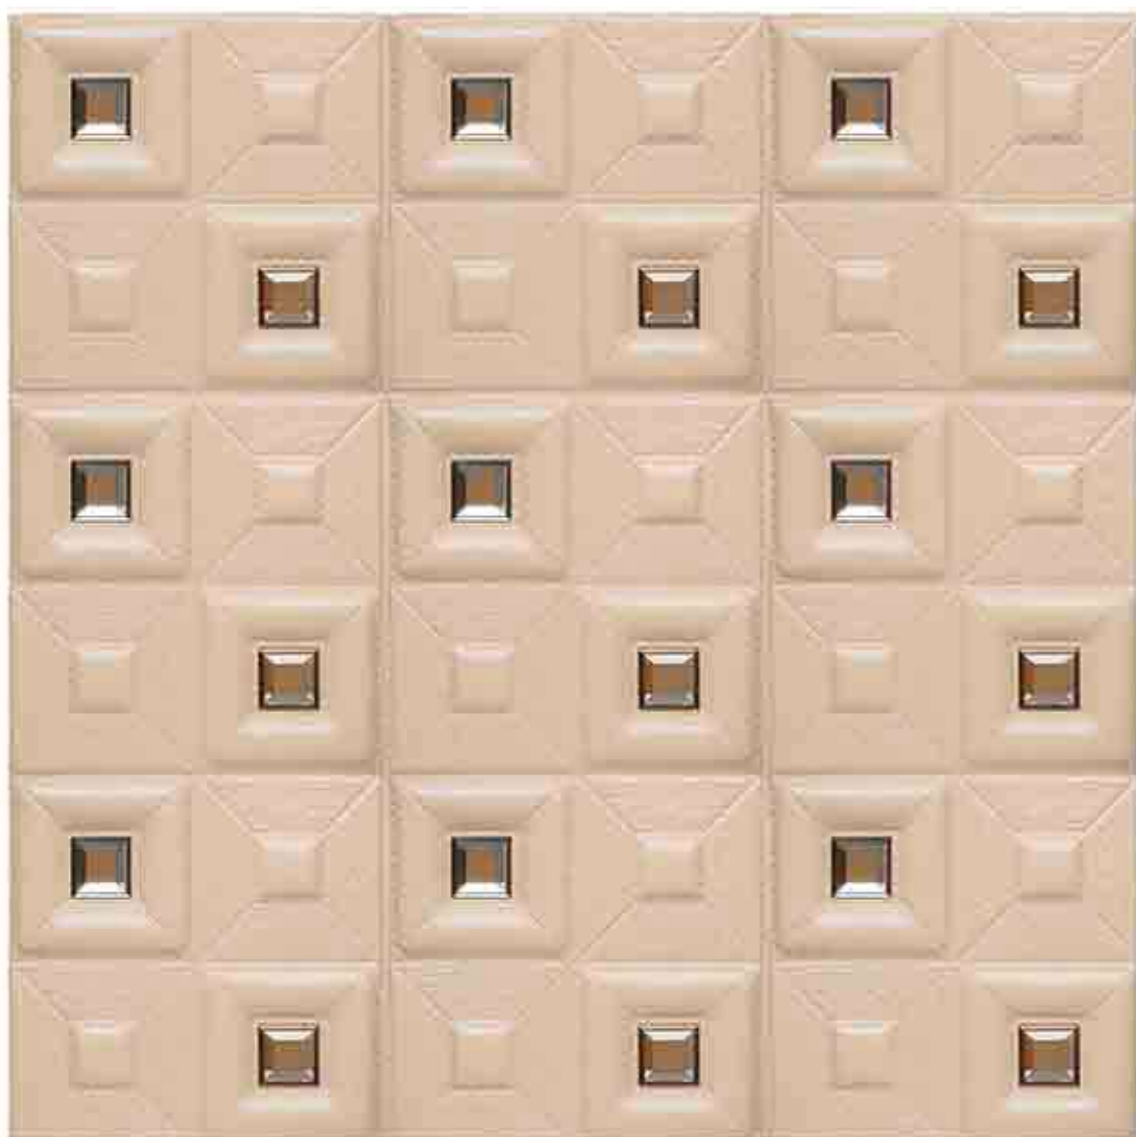

Chemical  
Resistant

Stain  
Resistance

Zero  
Maintenance

Easy to  
Clean

CERAMIC  
FLOOR  
TILE

60x  
60  
CM

3D SERIES  
COLLECTION

**5008**

Low Water  
Absorption

Frost  
Resistant

Chemical  
Resistant

Stain  
Resistance

Zero  
Maintenance

Easy to  
Clean

CERAMIC  
FLOOR  
TILE

60x  
60  
CM