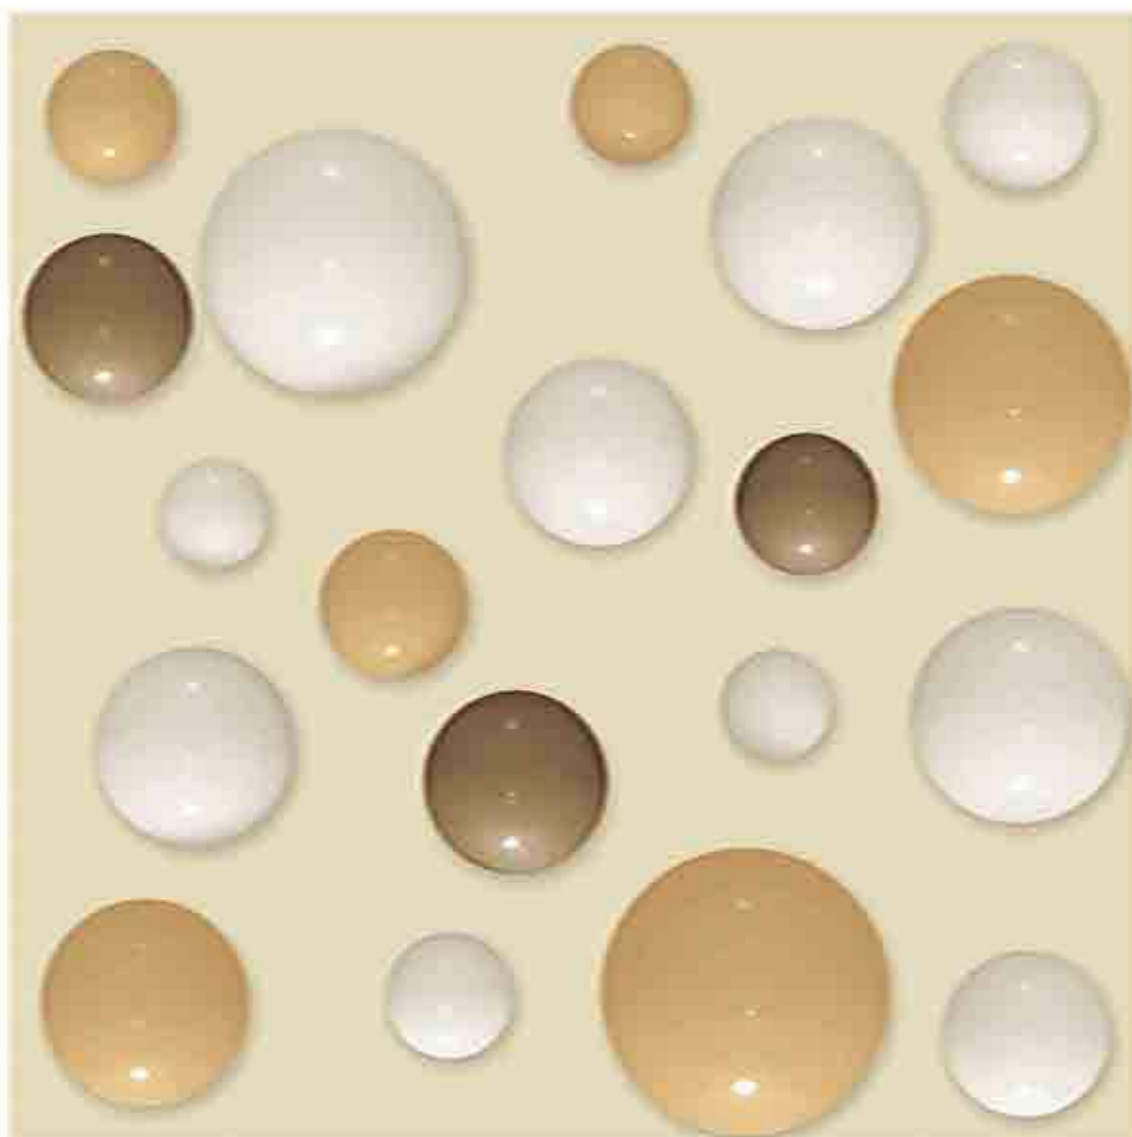

CERAMIC
FLOOR
TILE

60x
60
CM

3D SERIES
COLLECTION

5046

Low Water
Absorption

Frost
Resistant

Chemical
Resistant

Stain
Resistance

Zero
Maintenance

Easy to
Clean