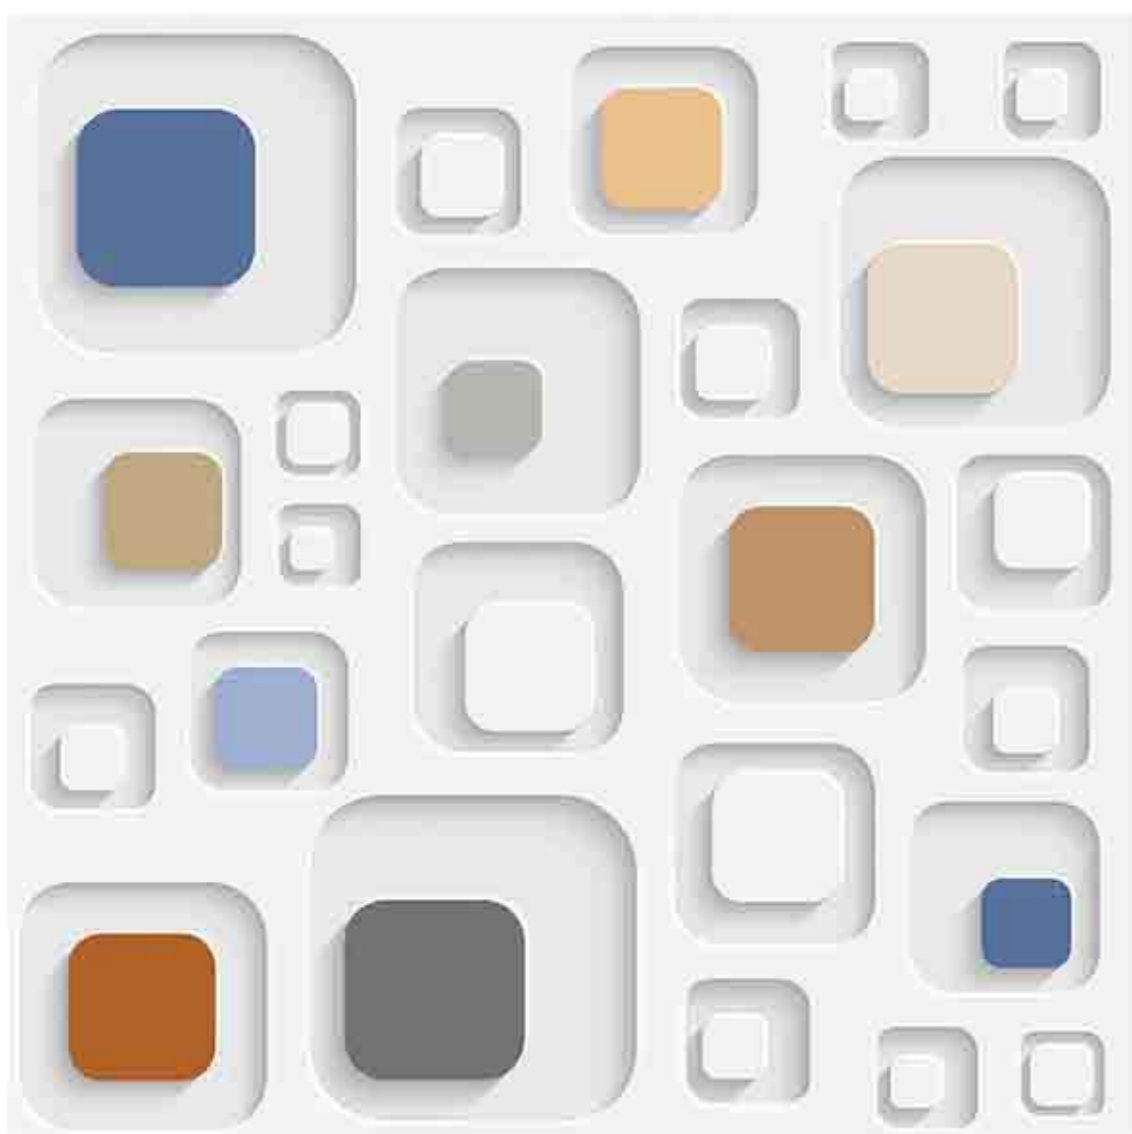

CERAMIC
FLOOR
TILE

60x
60
CM

3D SERIES
COLLECTION

5047

Low Water
Absorption

Frost
Resistant

Chemical
Resistant

Stain
Resistance

Zero
Maintenance

Easy to
Clean