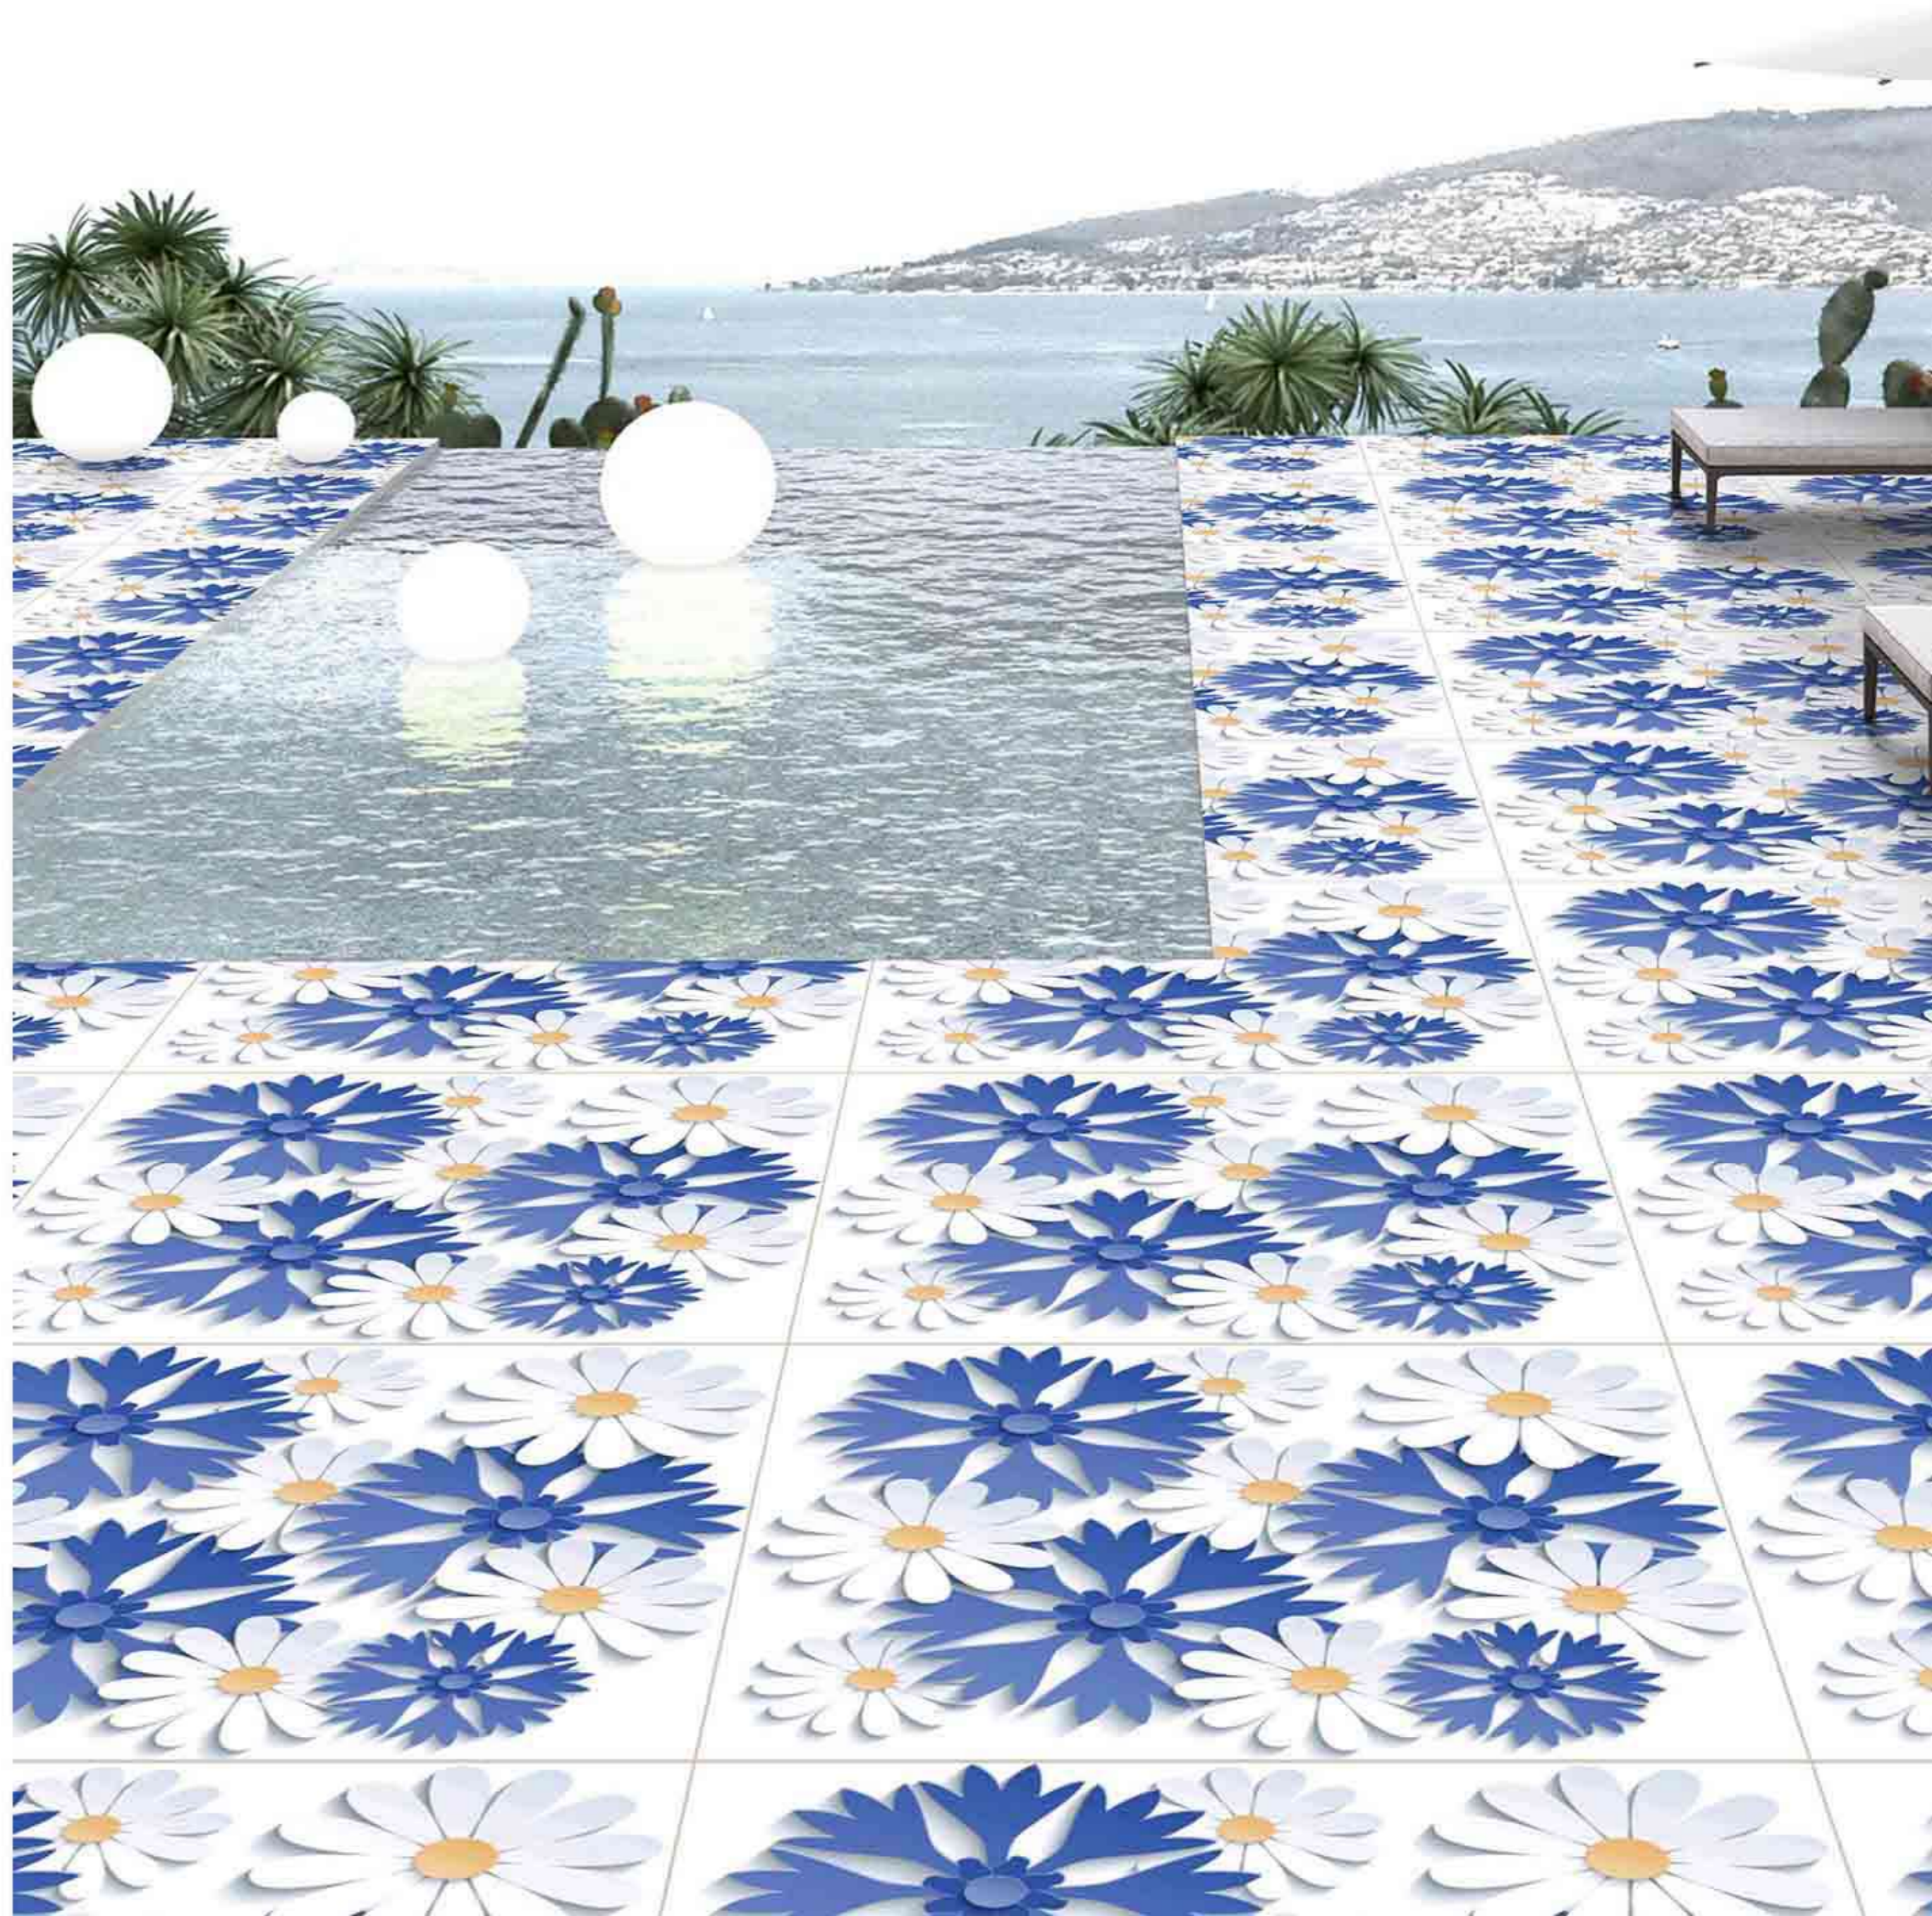

Chemical  
Resistant

Stain  
Resistance

Zero  
Maintenance

Easy to  
Clean

CERAMIC  
FLOOR  
TILE

60x  
60  
CM

3D SERIES  
COLLECTION

**5038**