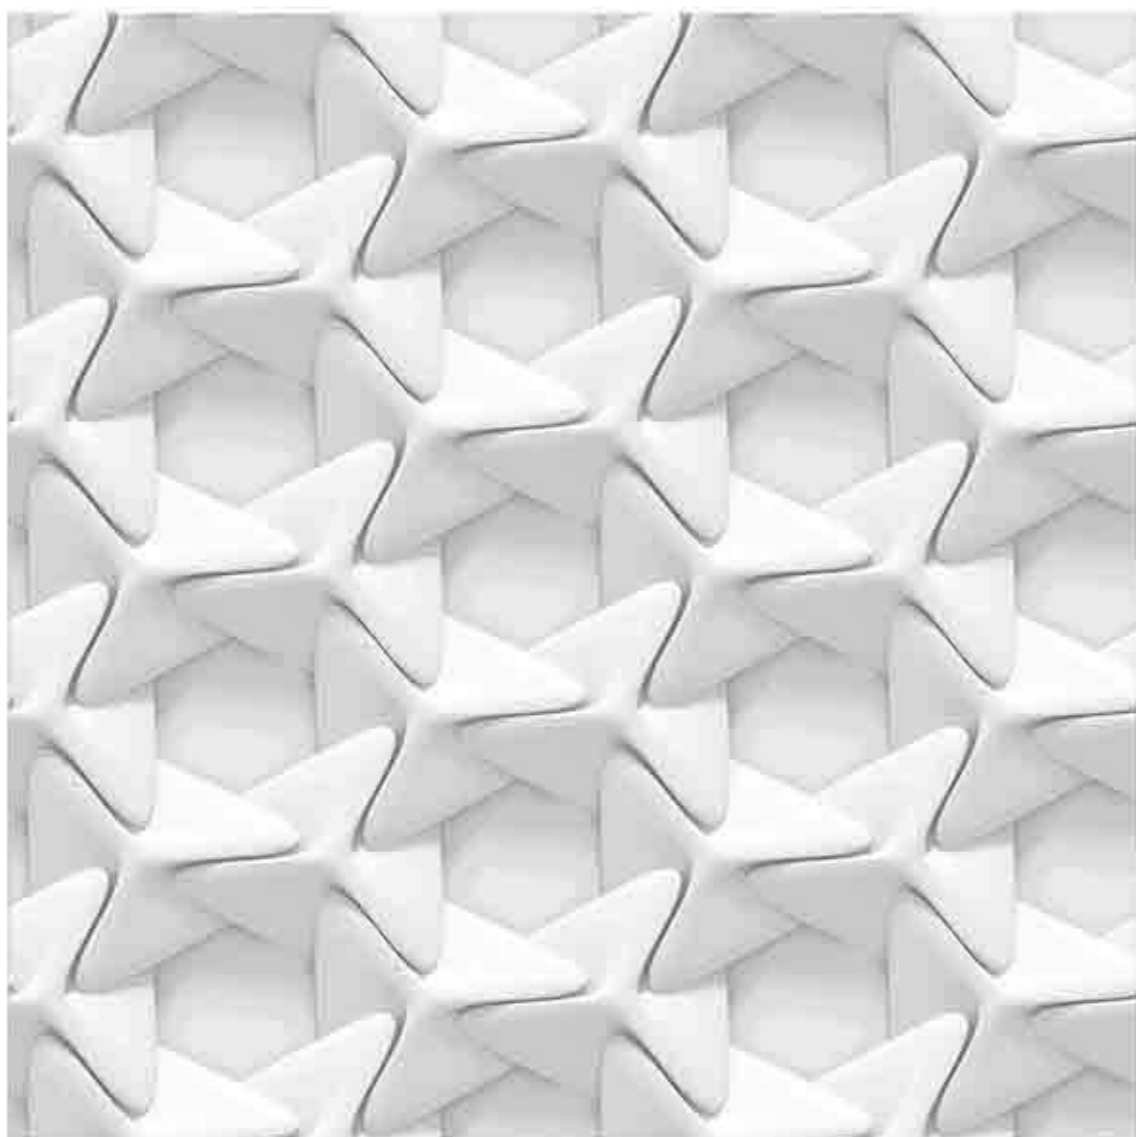

CERAMIC
FLOOR
TILE

60x
60
CM

3D SERIES
COLLECTION

5006

Low Water
Absorption

Frost
Resistant

Chemical
Resistant

Stain
Resistance

Zero
Maintenance

Easy to
Clean