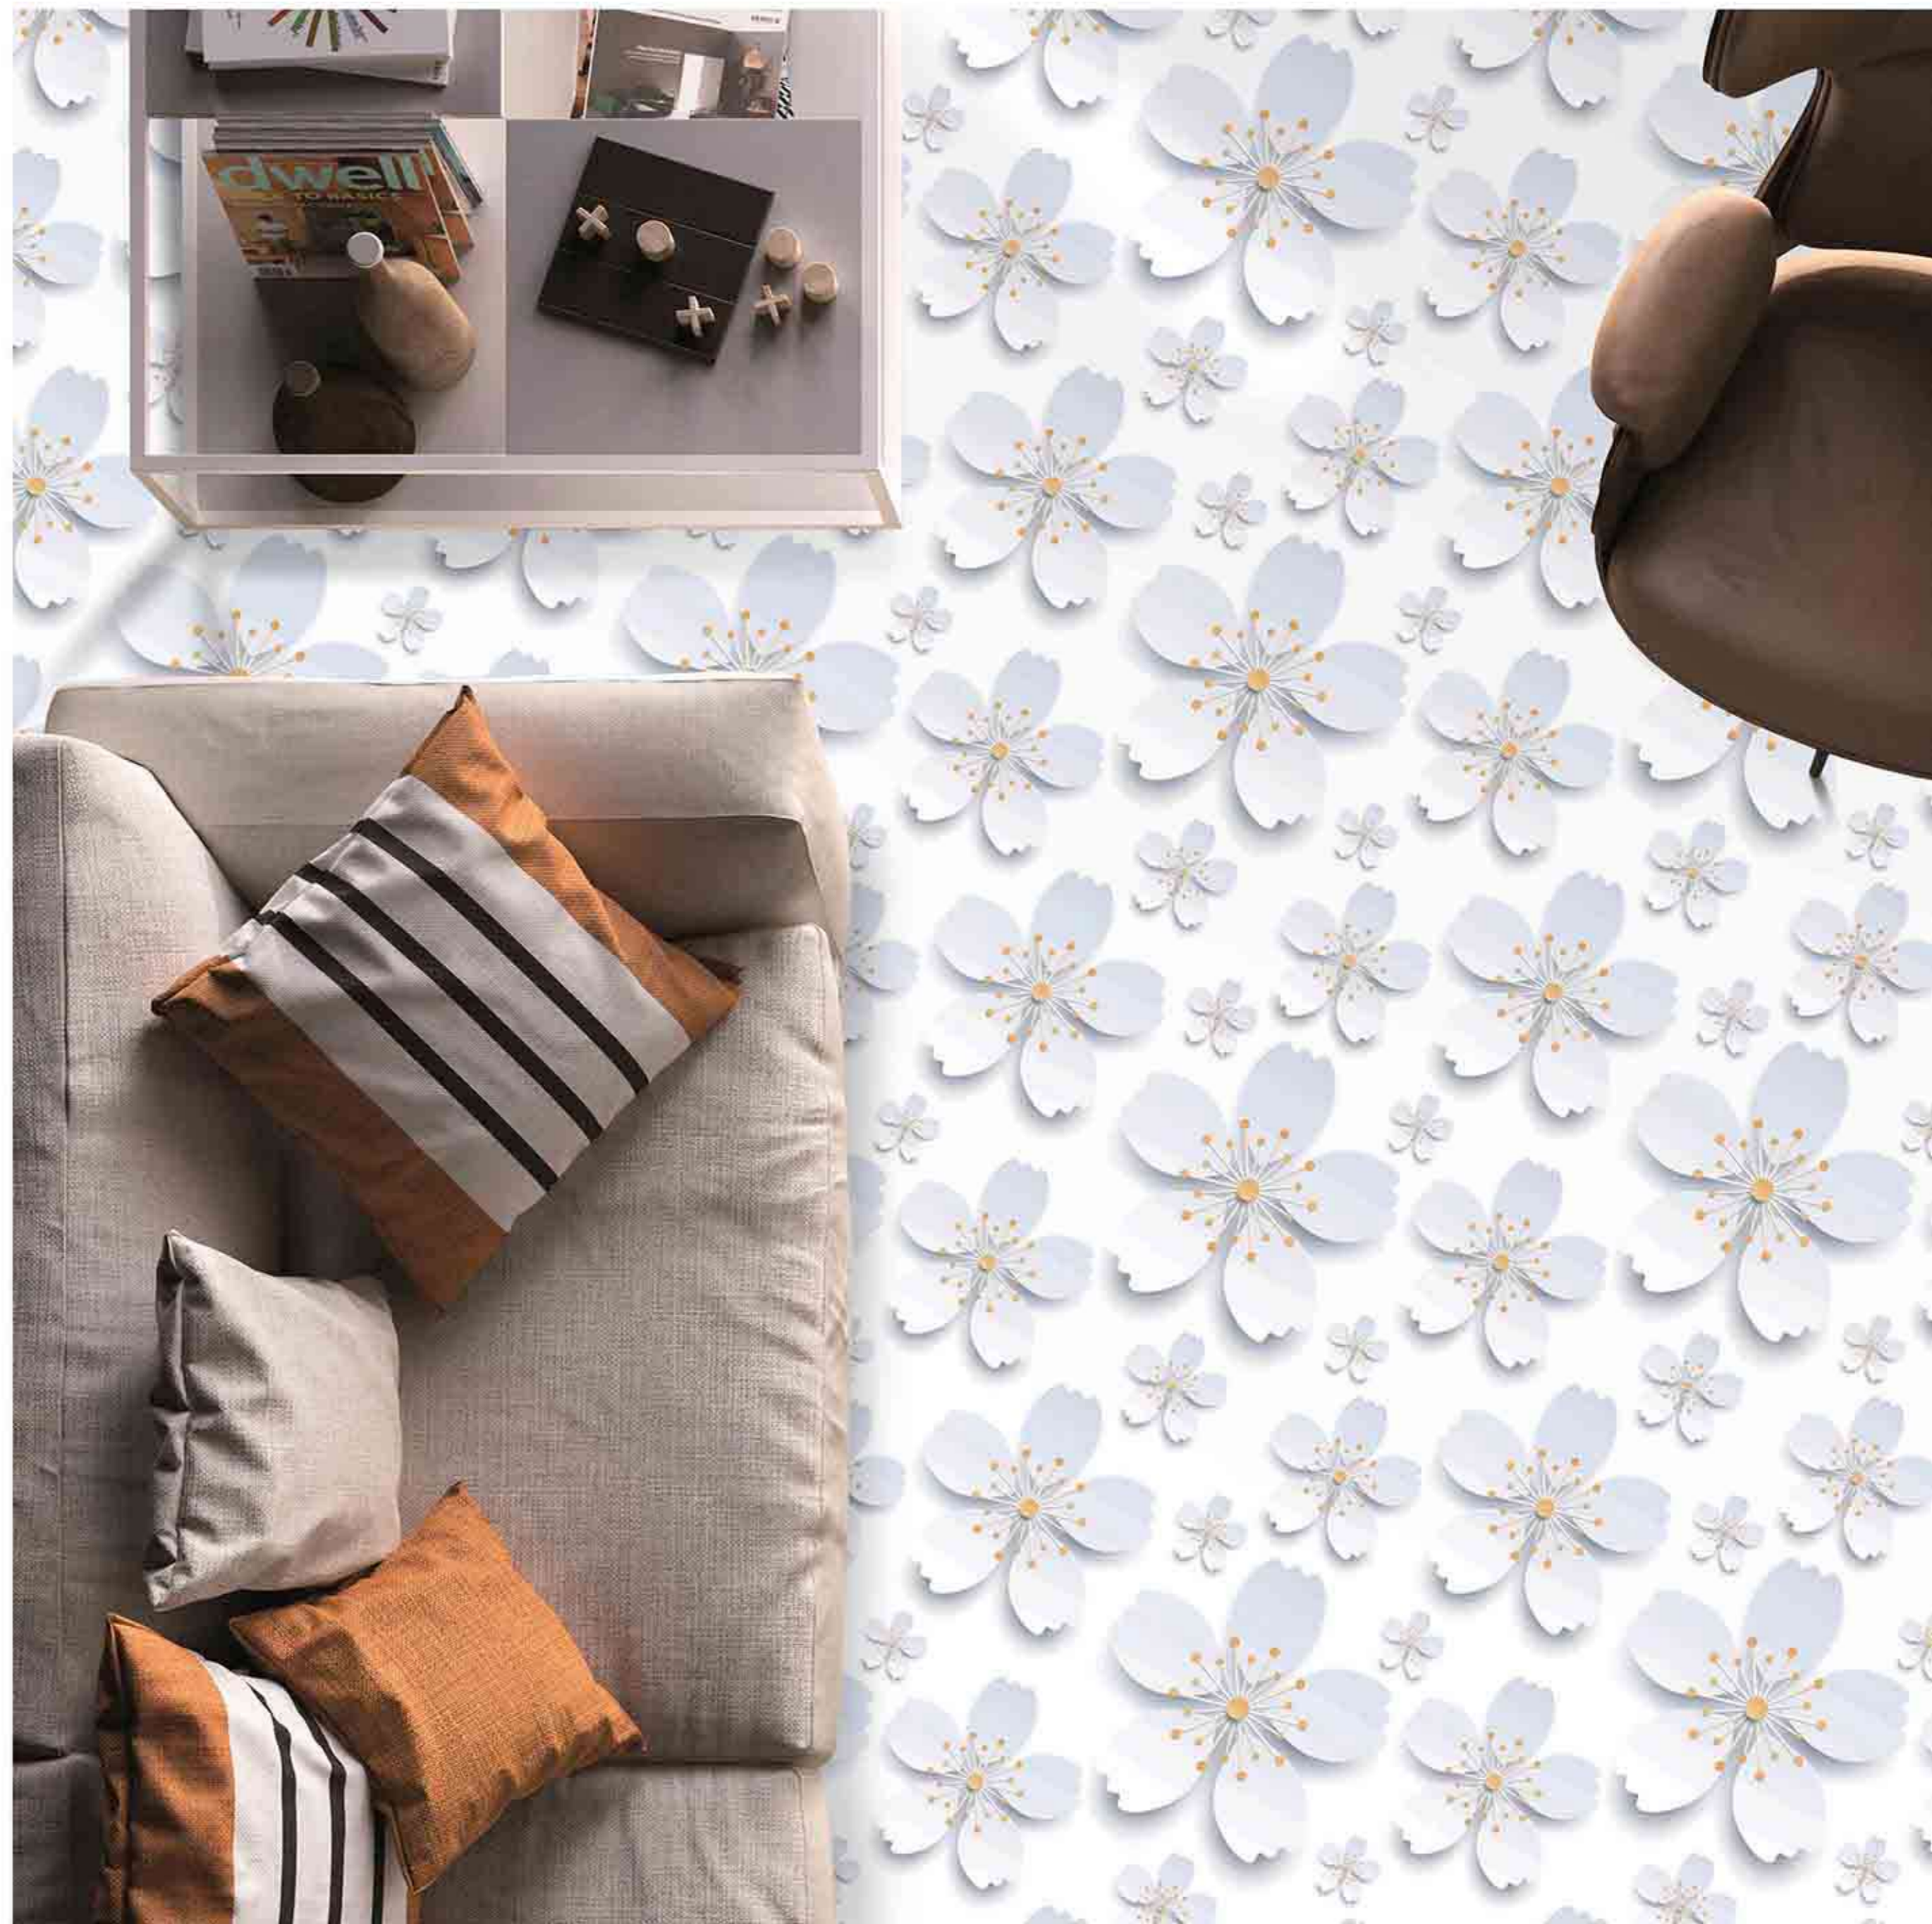

Low Water  
Absorption

Frost  
Resistant

Chemical  
Resistant

Stain  
Resistance

Zero  
Maintenance

Easy to  
Clean

CERAMIC  
FLOOR  
TILE

60x  
60  
CM