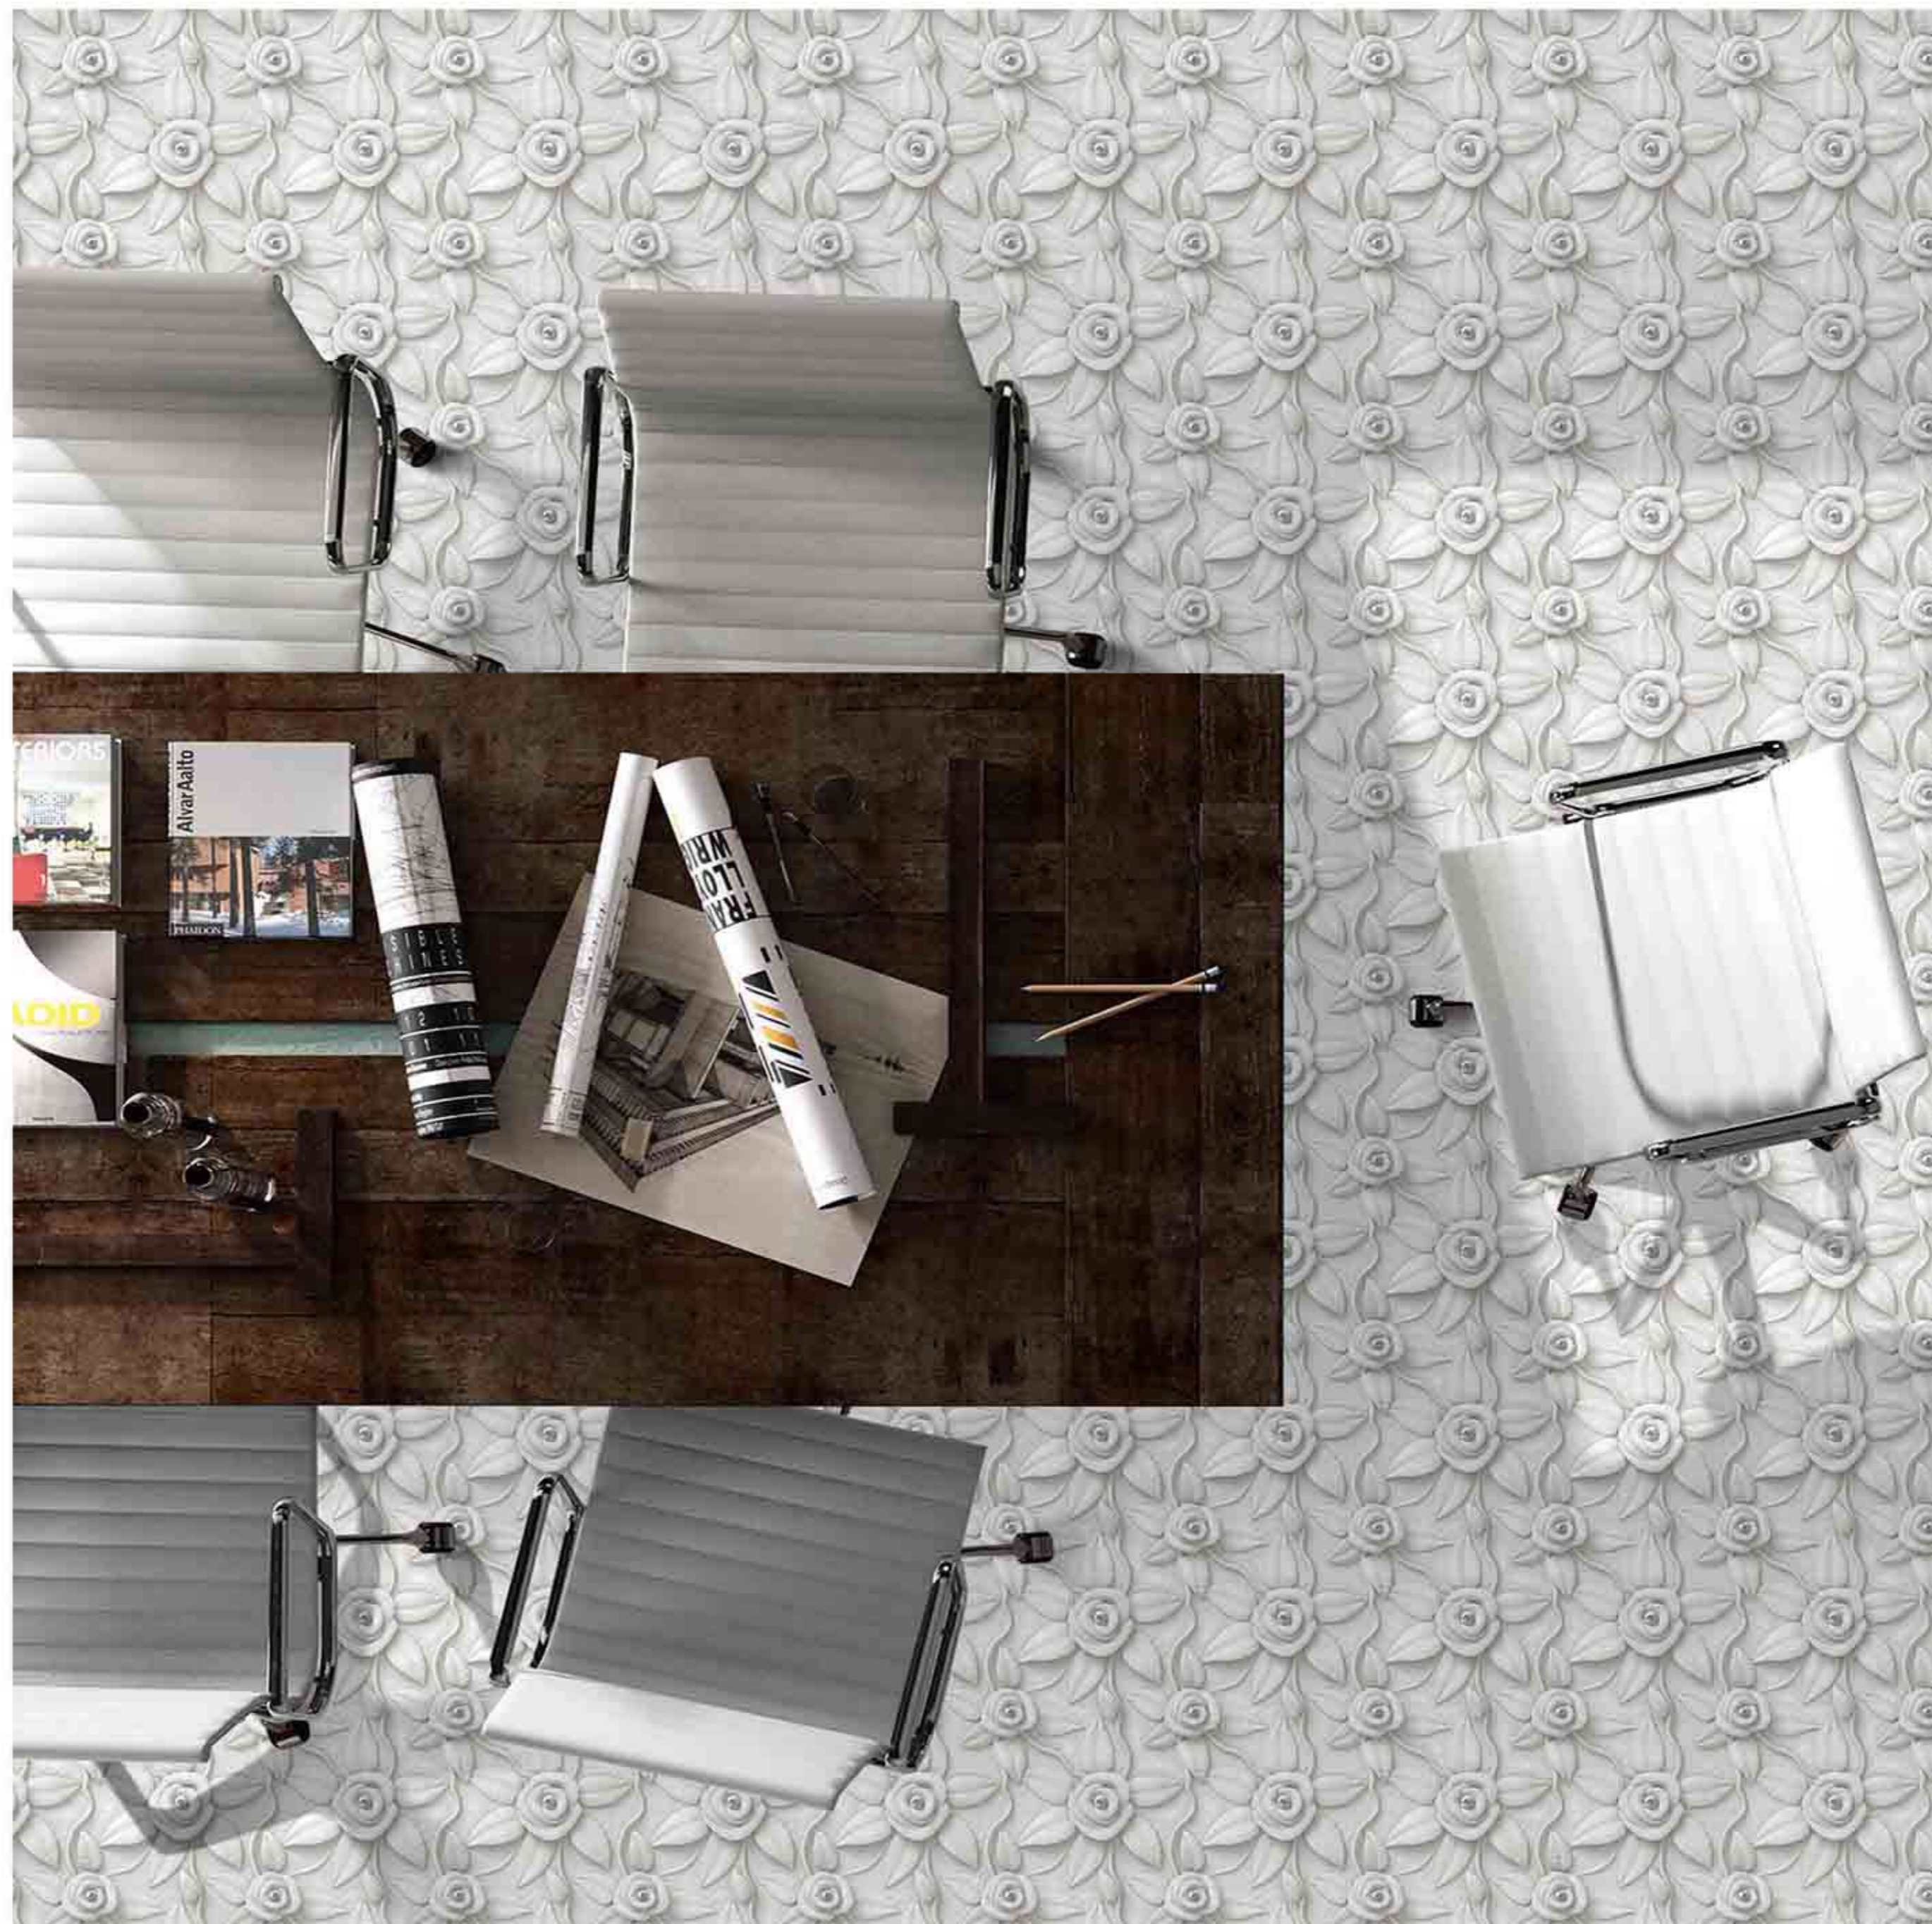

Low Water
Absorption

Frost
Resistant

Chemical
Resistant

Stain
Resistance

Zero
Maintenance

Easy to
Clean