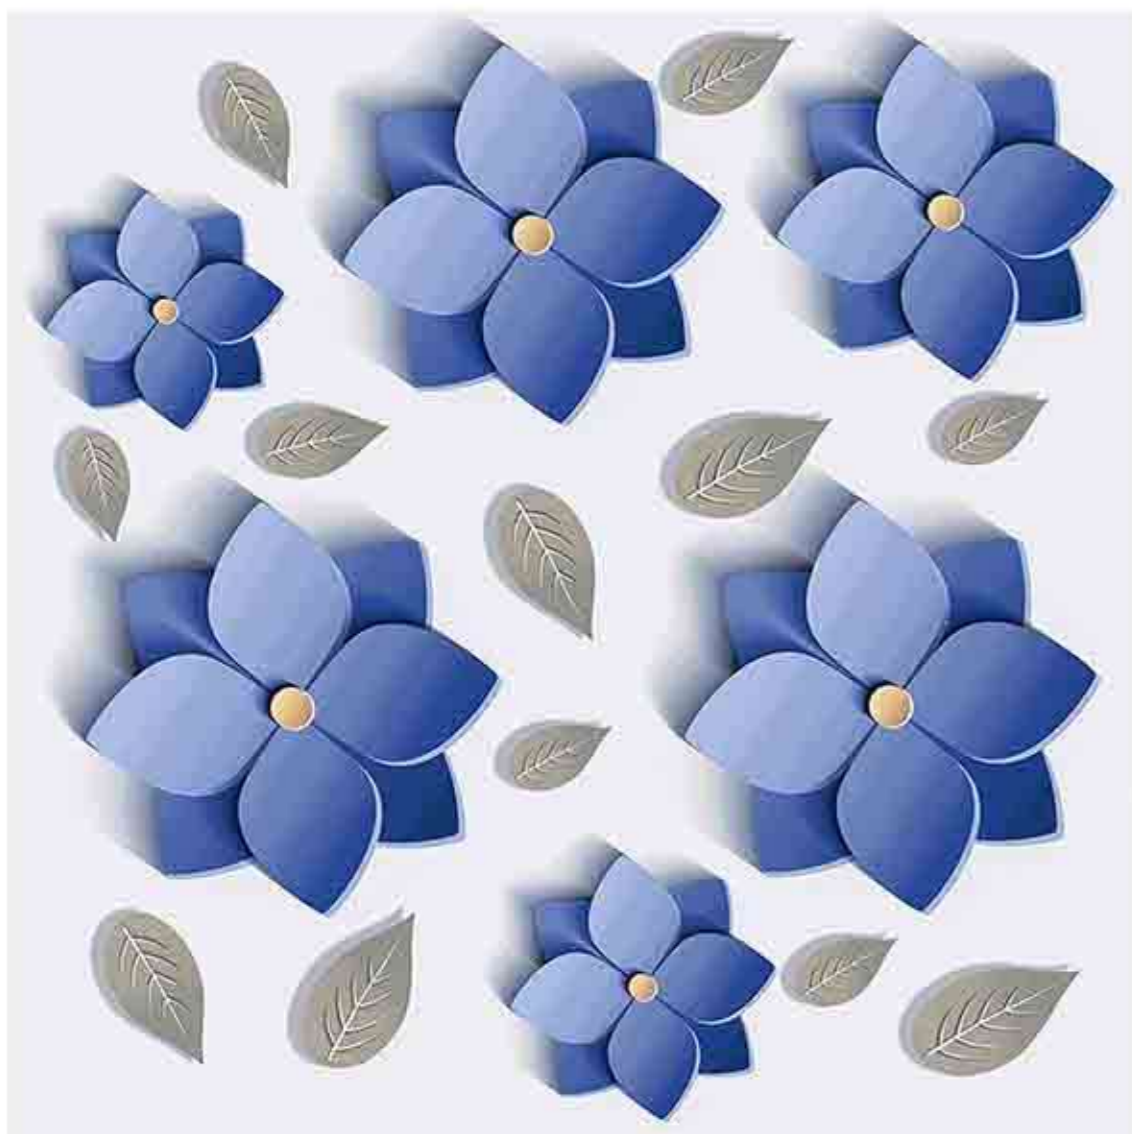

CERAMIC
FLOOR
TILE

60x
60
CM

3D SERIES
COLLECTION

5039

Low Water
Absorption

Frost
Resistant

Chemical
Resistant

Stain
Resistance

Zero
Maintenance

Easy to
Clean