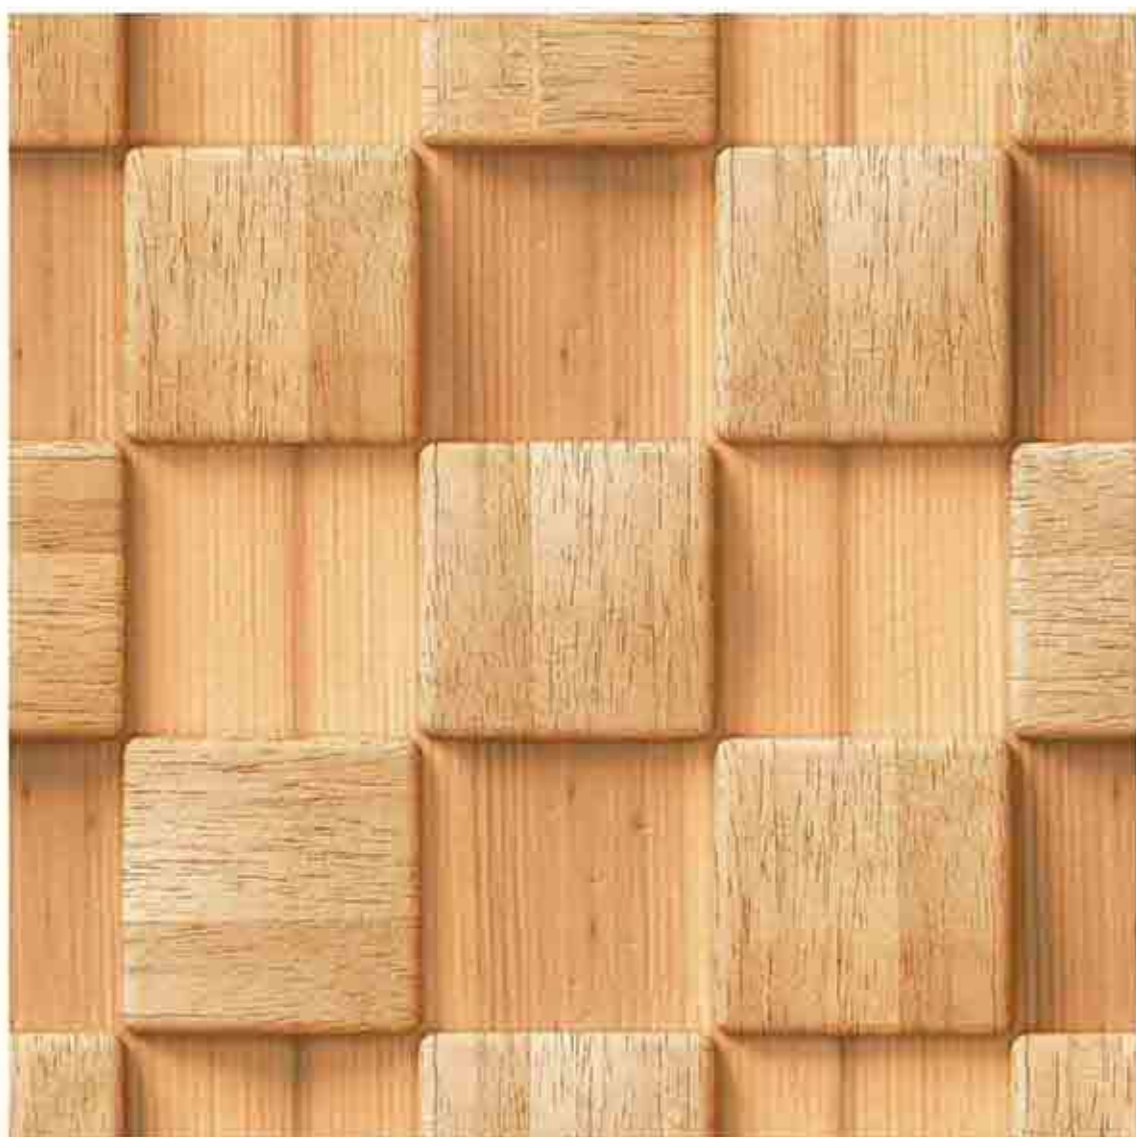

CERAMIC
FLOOR
TILE

60x
60
CM

3D SERIES
COLLECTION

5013

Low Water
Absorption

Frost
Resistant

Chemical
Resistant

Stain
Resistance

Zero
Maintenance

Easy to
Clean