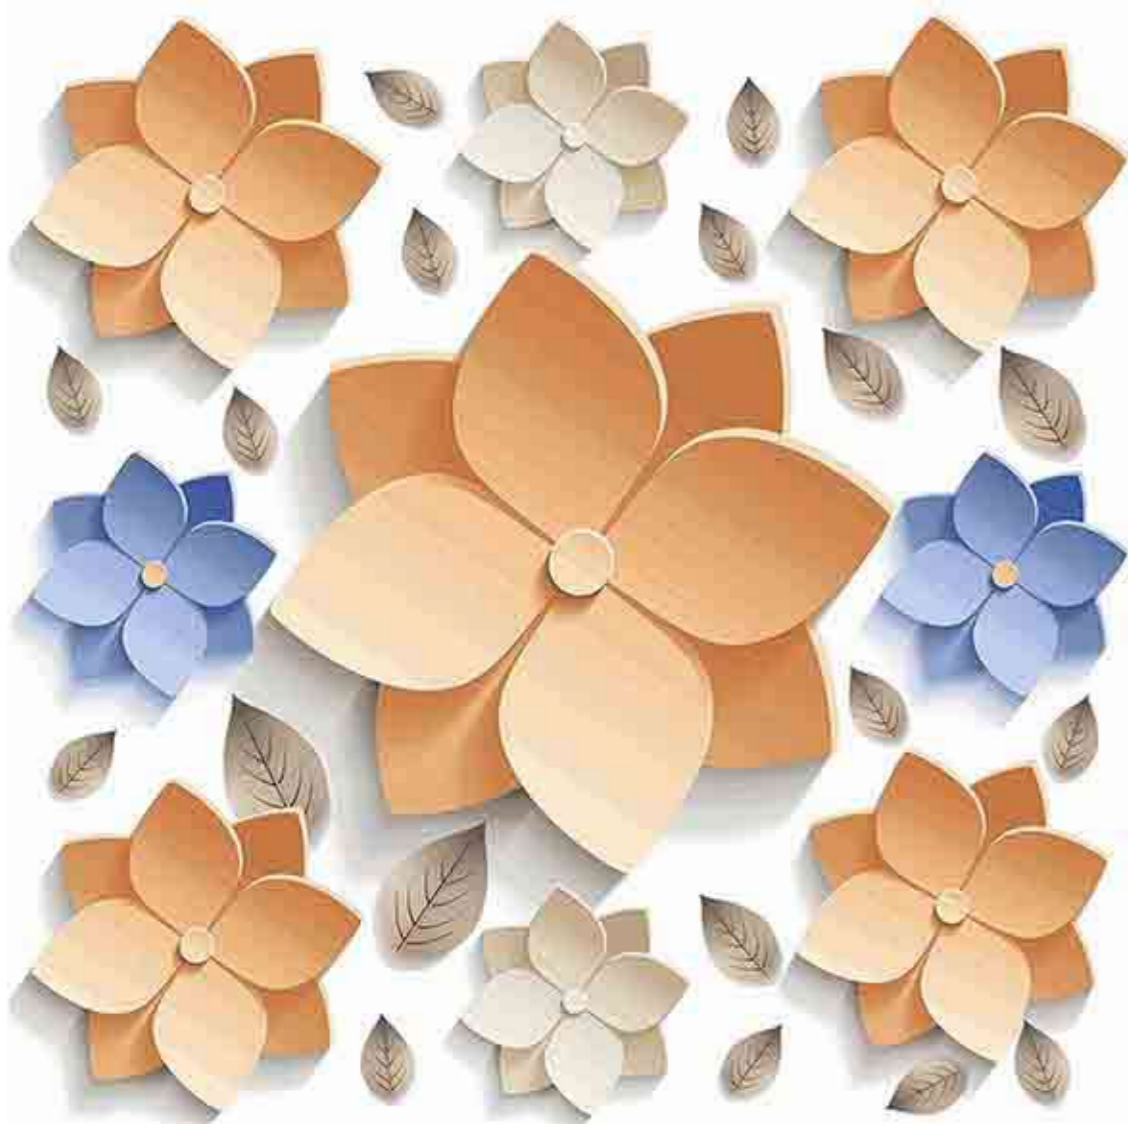

Zero  
Maintenance

Easy to  
Clean

CERAMIC  
FLOOR  
TILE

60x  
60  
CM

3D SERIES  
COLLECTION

**5045**

Low Water  
Absorption

Frost  
Resistant