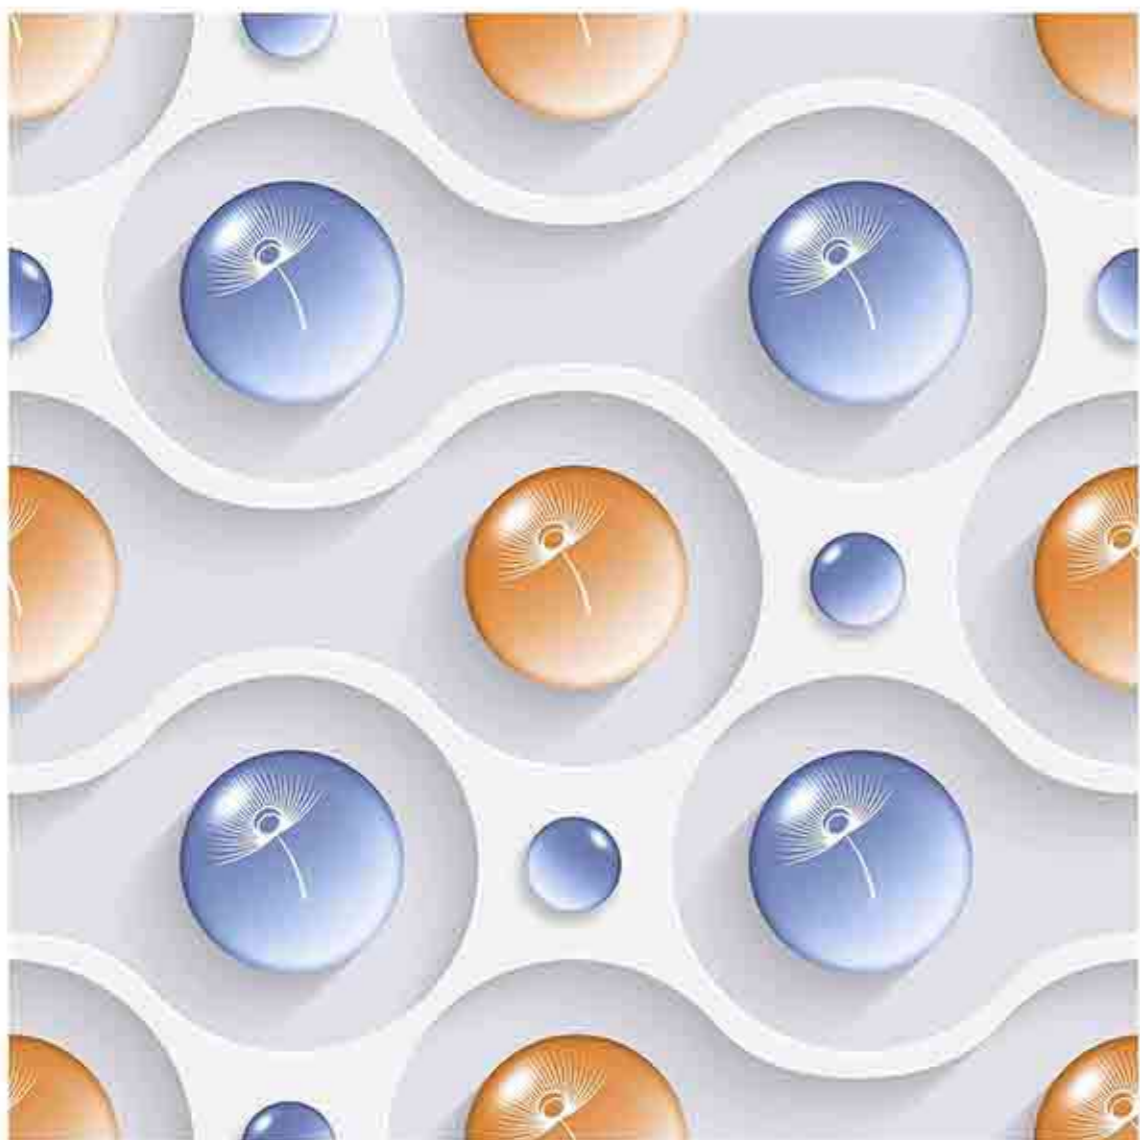

CERAMIC
FLOOR
TILE

60x
60
CM

3D SERIES
COLLECTION

5052

Low Water
Absorption

Frost
Resistant

Chemical
Resistant

Stain
Resistance

Zero
Maintenance

Easy to
Clean