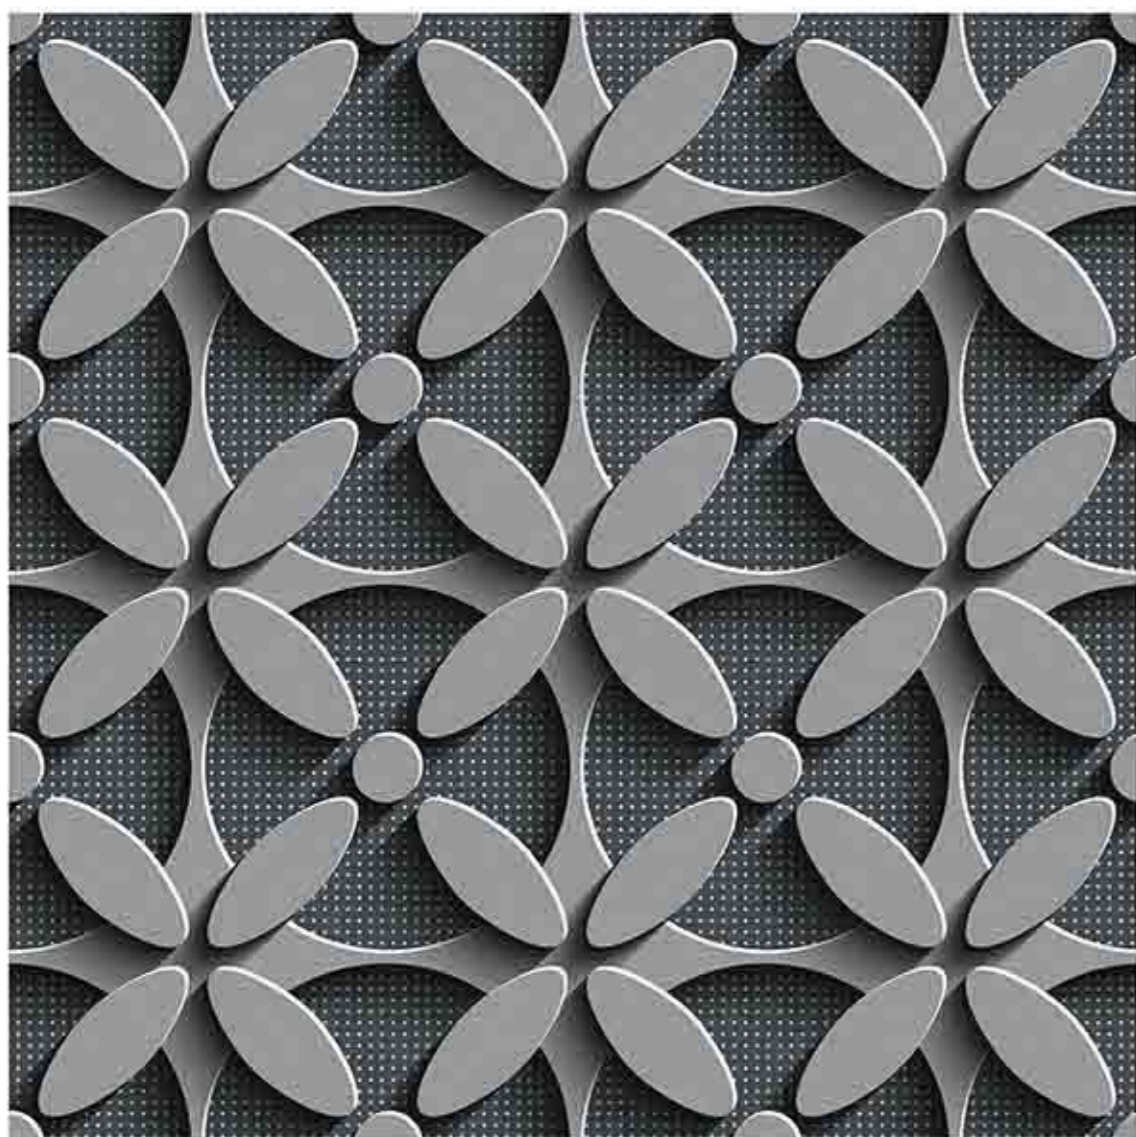

CERAMIC
FLOOR
TILE

60x
60
CM

3D SERIES
COLLECTION

5027

Low Water
Absorption

Frost
Resistant

Chemical
Resistant

Stain
Resistance

Zero
Maintenance

Easy to
Clean