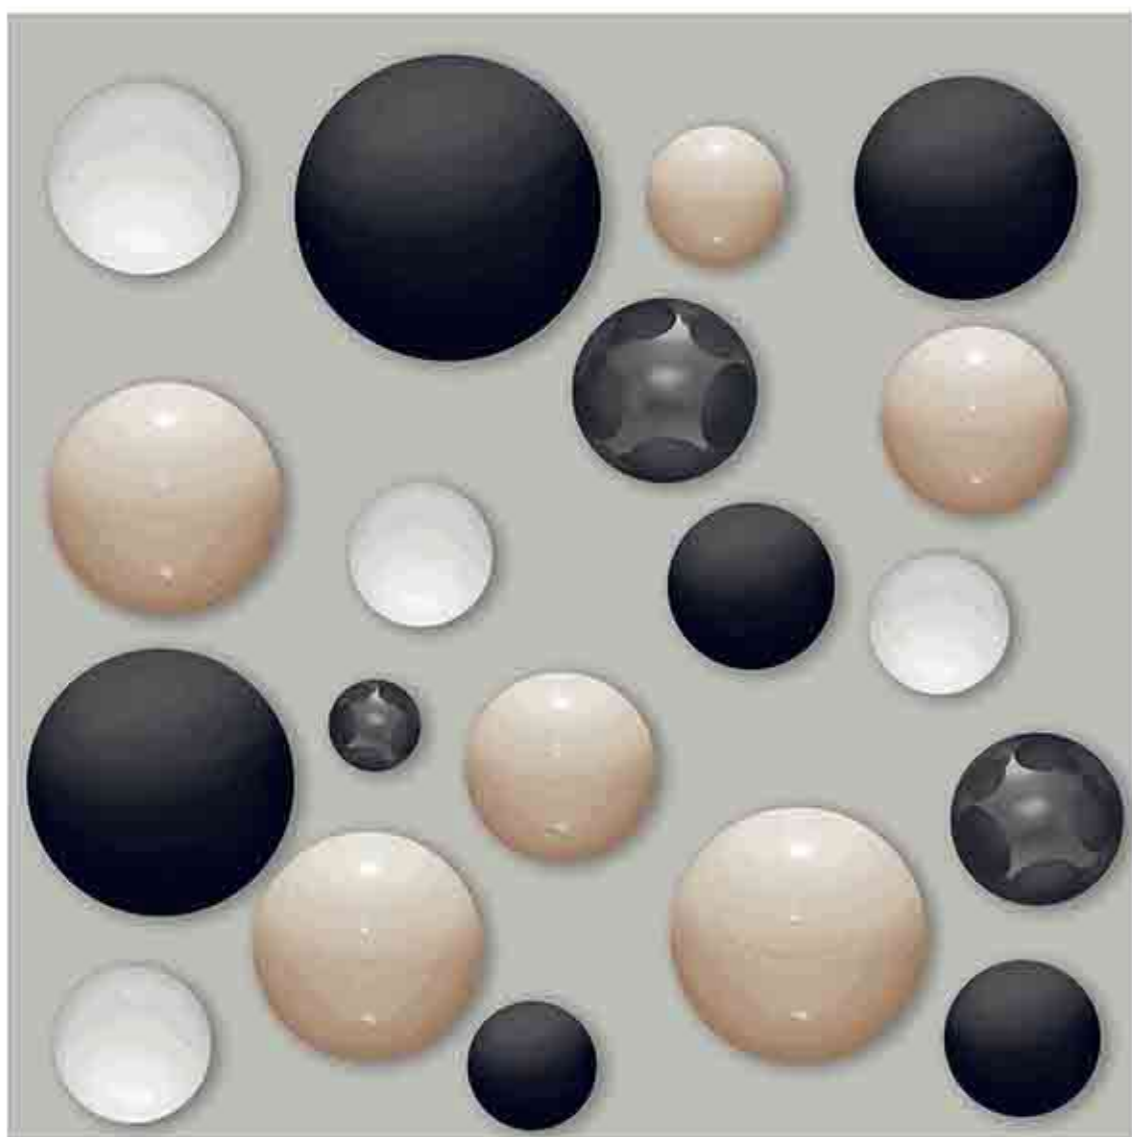

CERAMIC
FLOOR
TILE

60x
60
CM

3D SERIES
COLLECTION

5040

Low Water
Absorption

Frost
Resistant

Chemical
Resistant

Stain
Resistance

Zero
Maintenance

Easy to
Clean