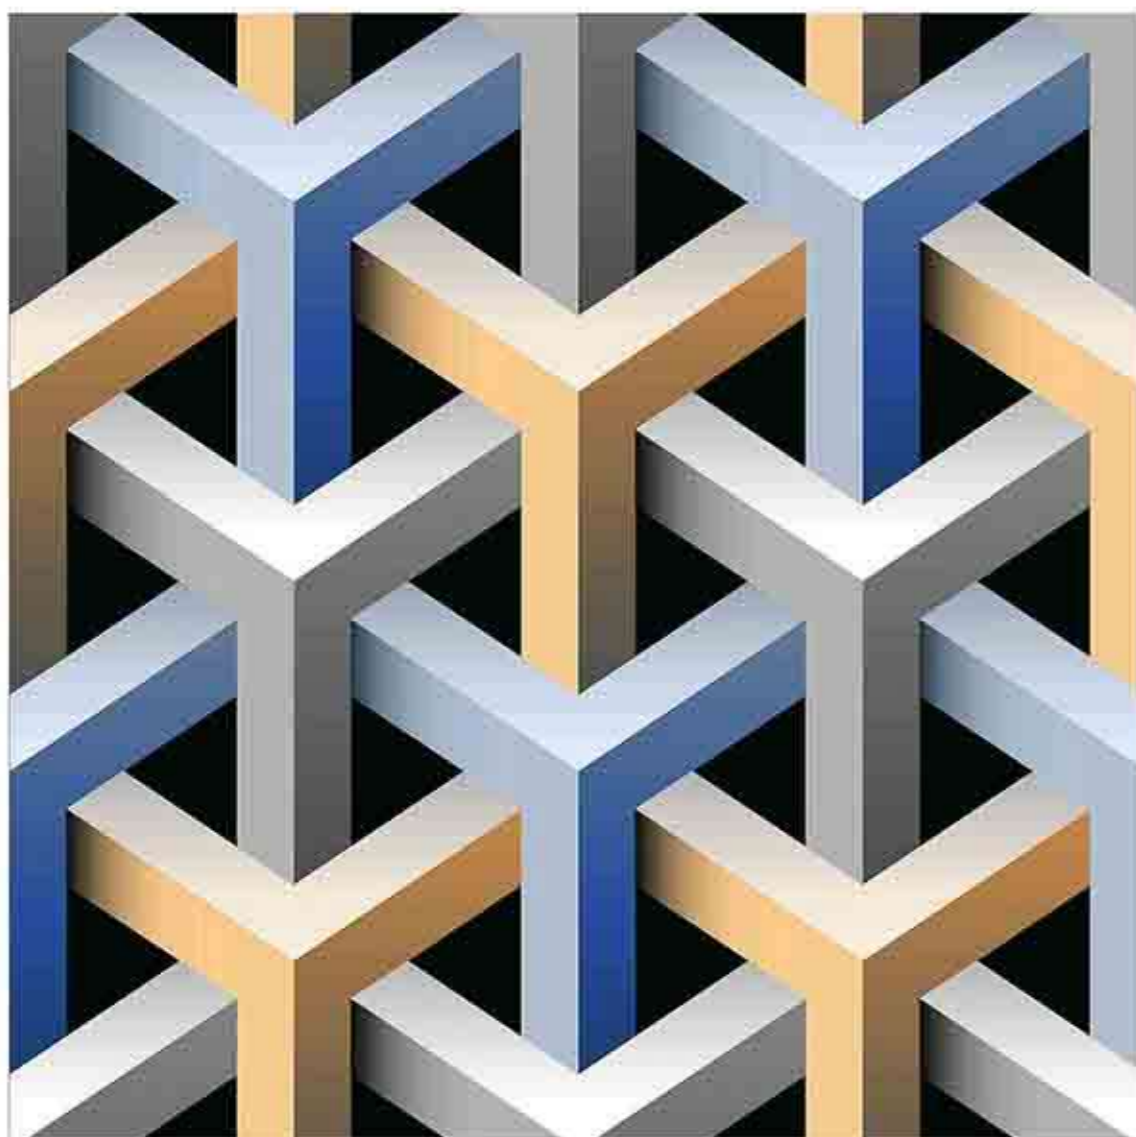

CERAMIC
FLOOR
TILE

60x
60
CM

3D SERIES
COLLECTION

5005

Low Water
Absorption

Frost
Resistant

Chemical
Resistant

Stain
Resistance

Zero
Maintenance

Easy to
Clean