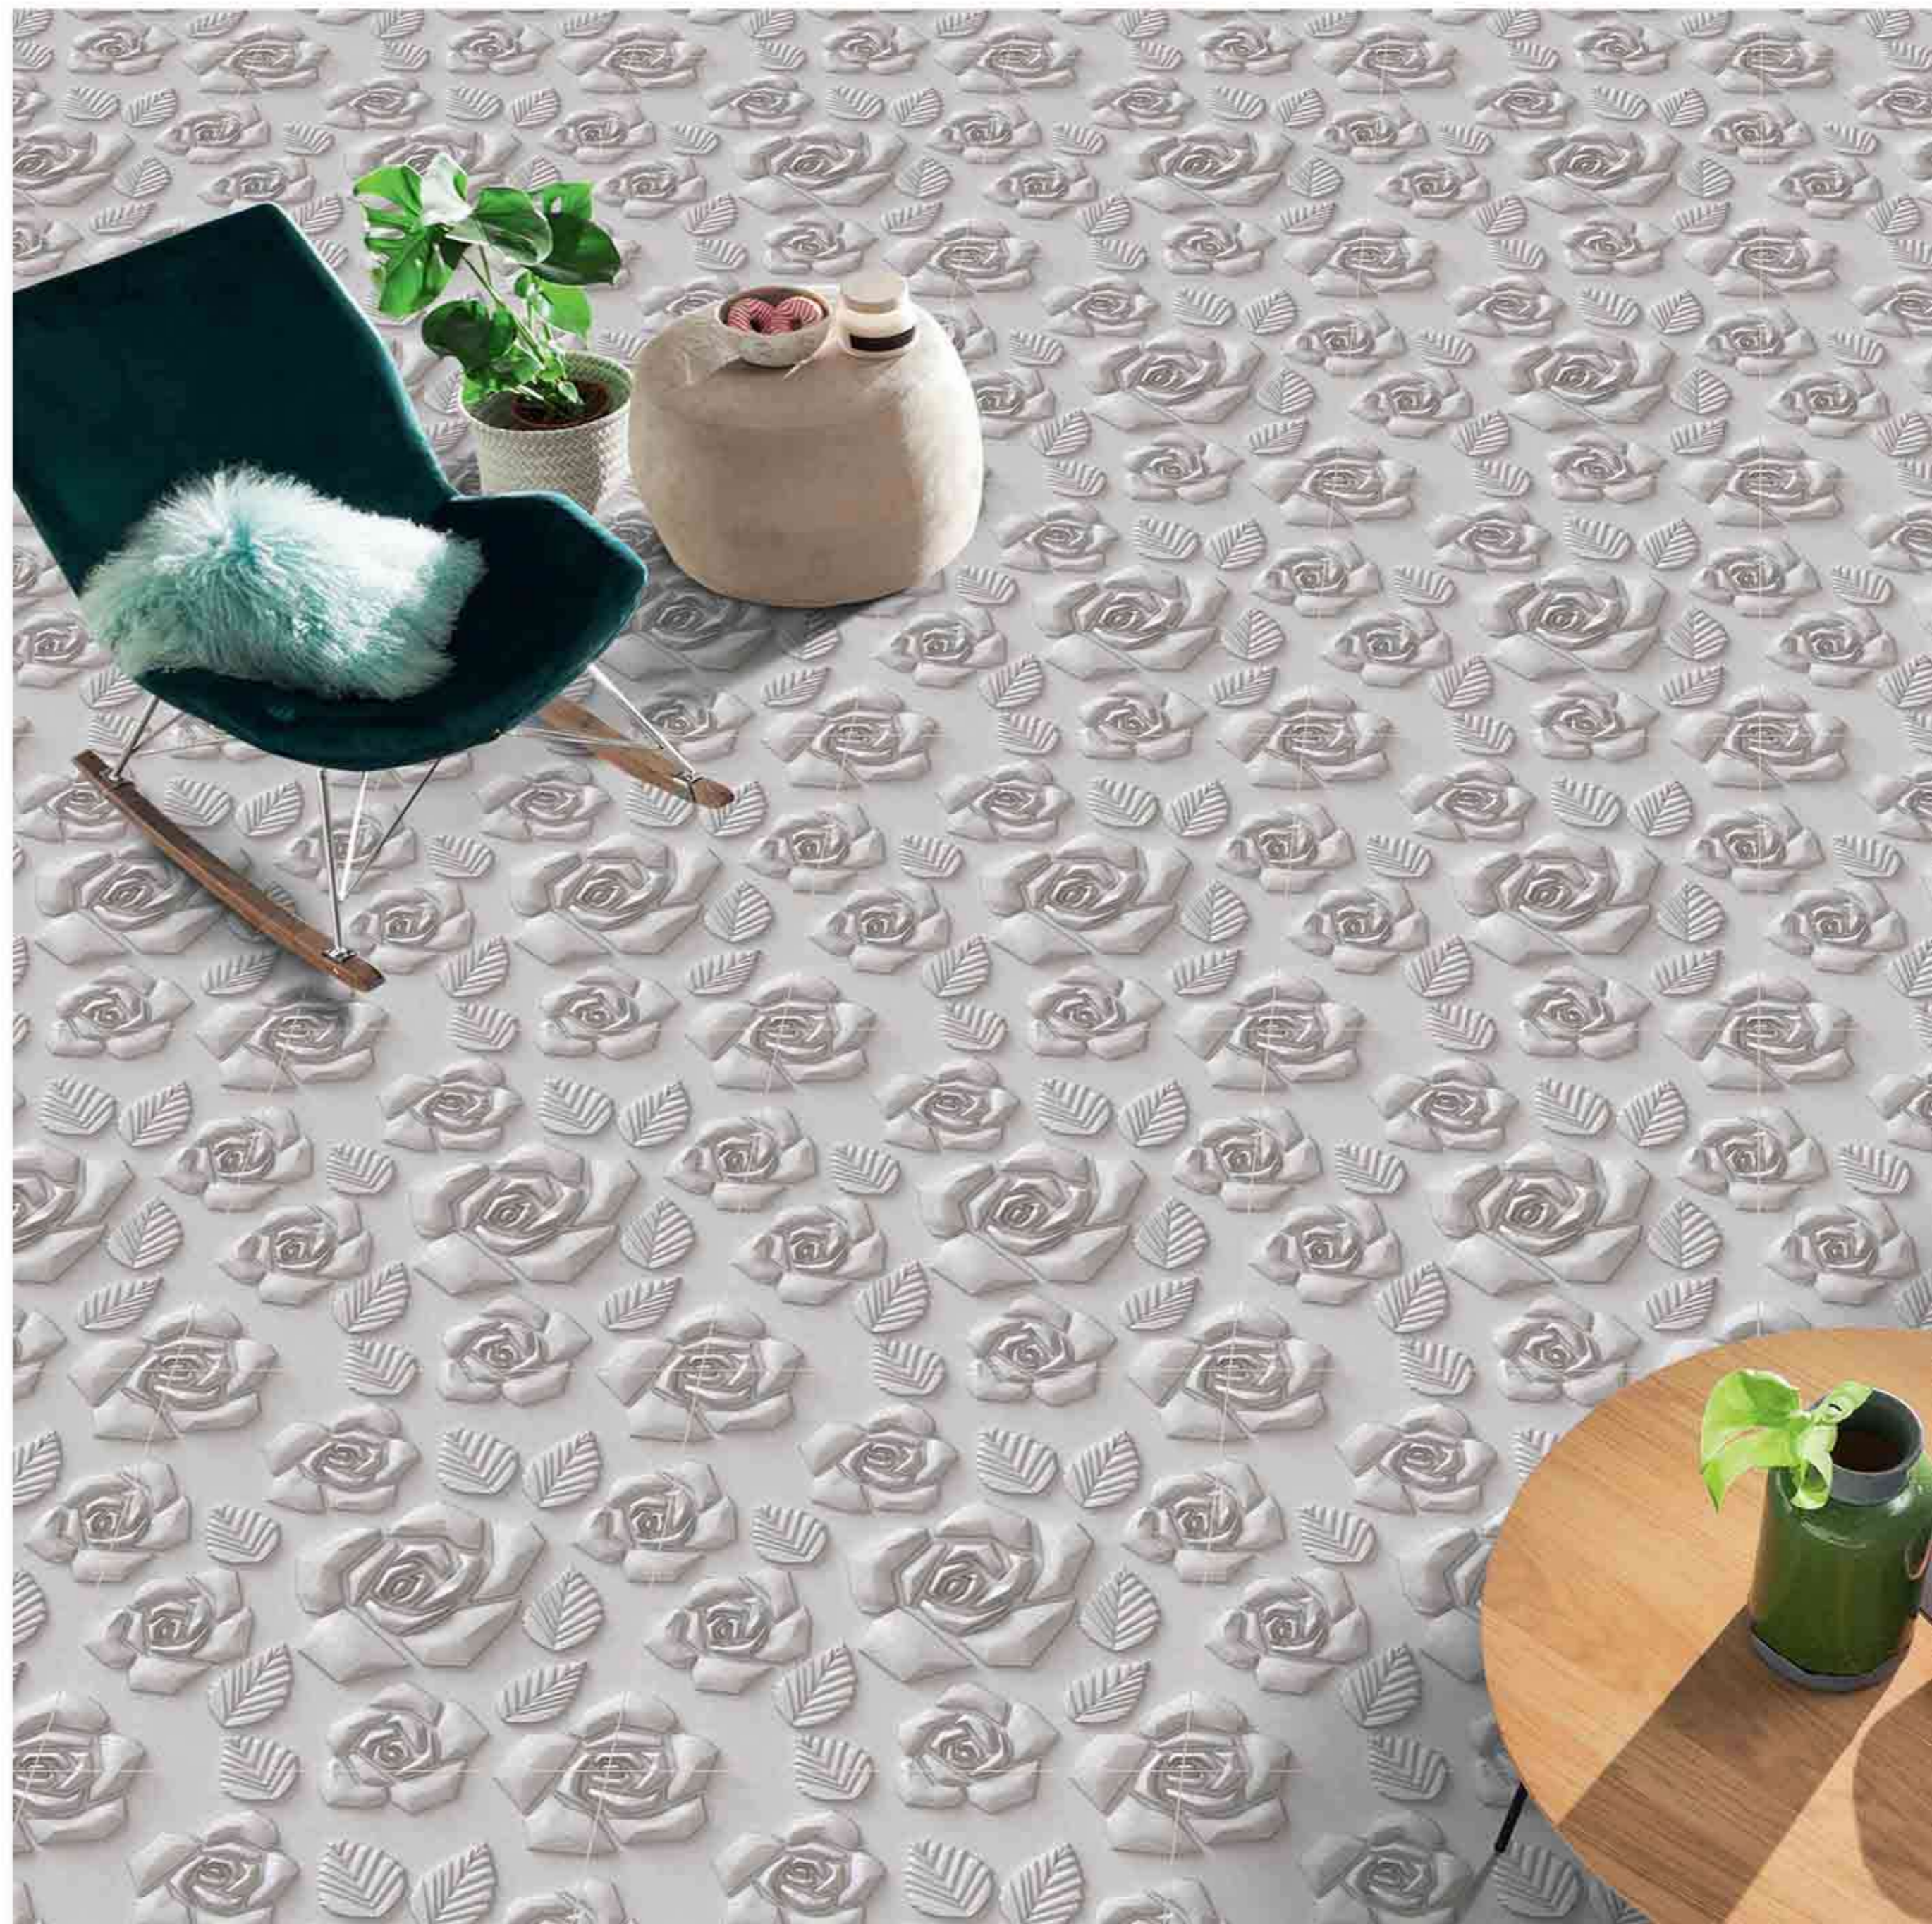

CERAMIC
FLOOR
TILE

60x
60
CM

3D SERIES
COLLECTION

5048

Low Water
Absorption

Frost
Resistant

Chemical
Resistant

Stain
Resistance

Zero
Maintenance

Easy to
Clean