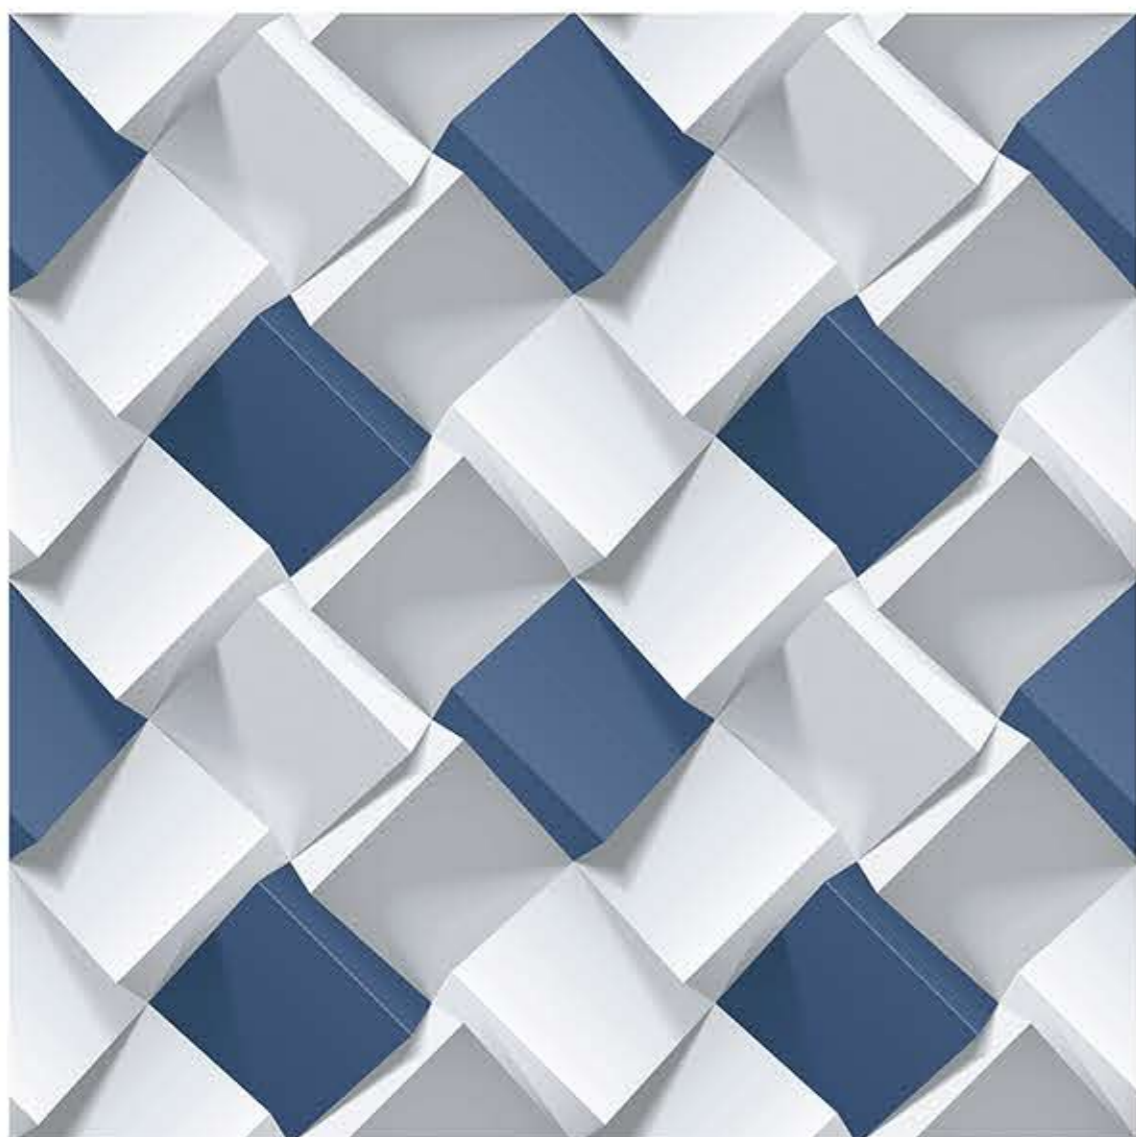

CERAMIC
FLOOR
TILE

60x
60
CM

3D SERIES
COLLECTION

5071

Low Water
Absorption

Frost
Resistant

Chemical
Resistant

Stain
Resistance

Zero
Maintenance

Easy to
Clean