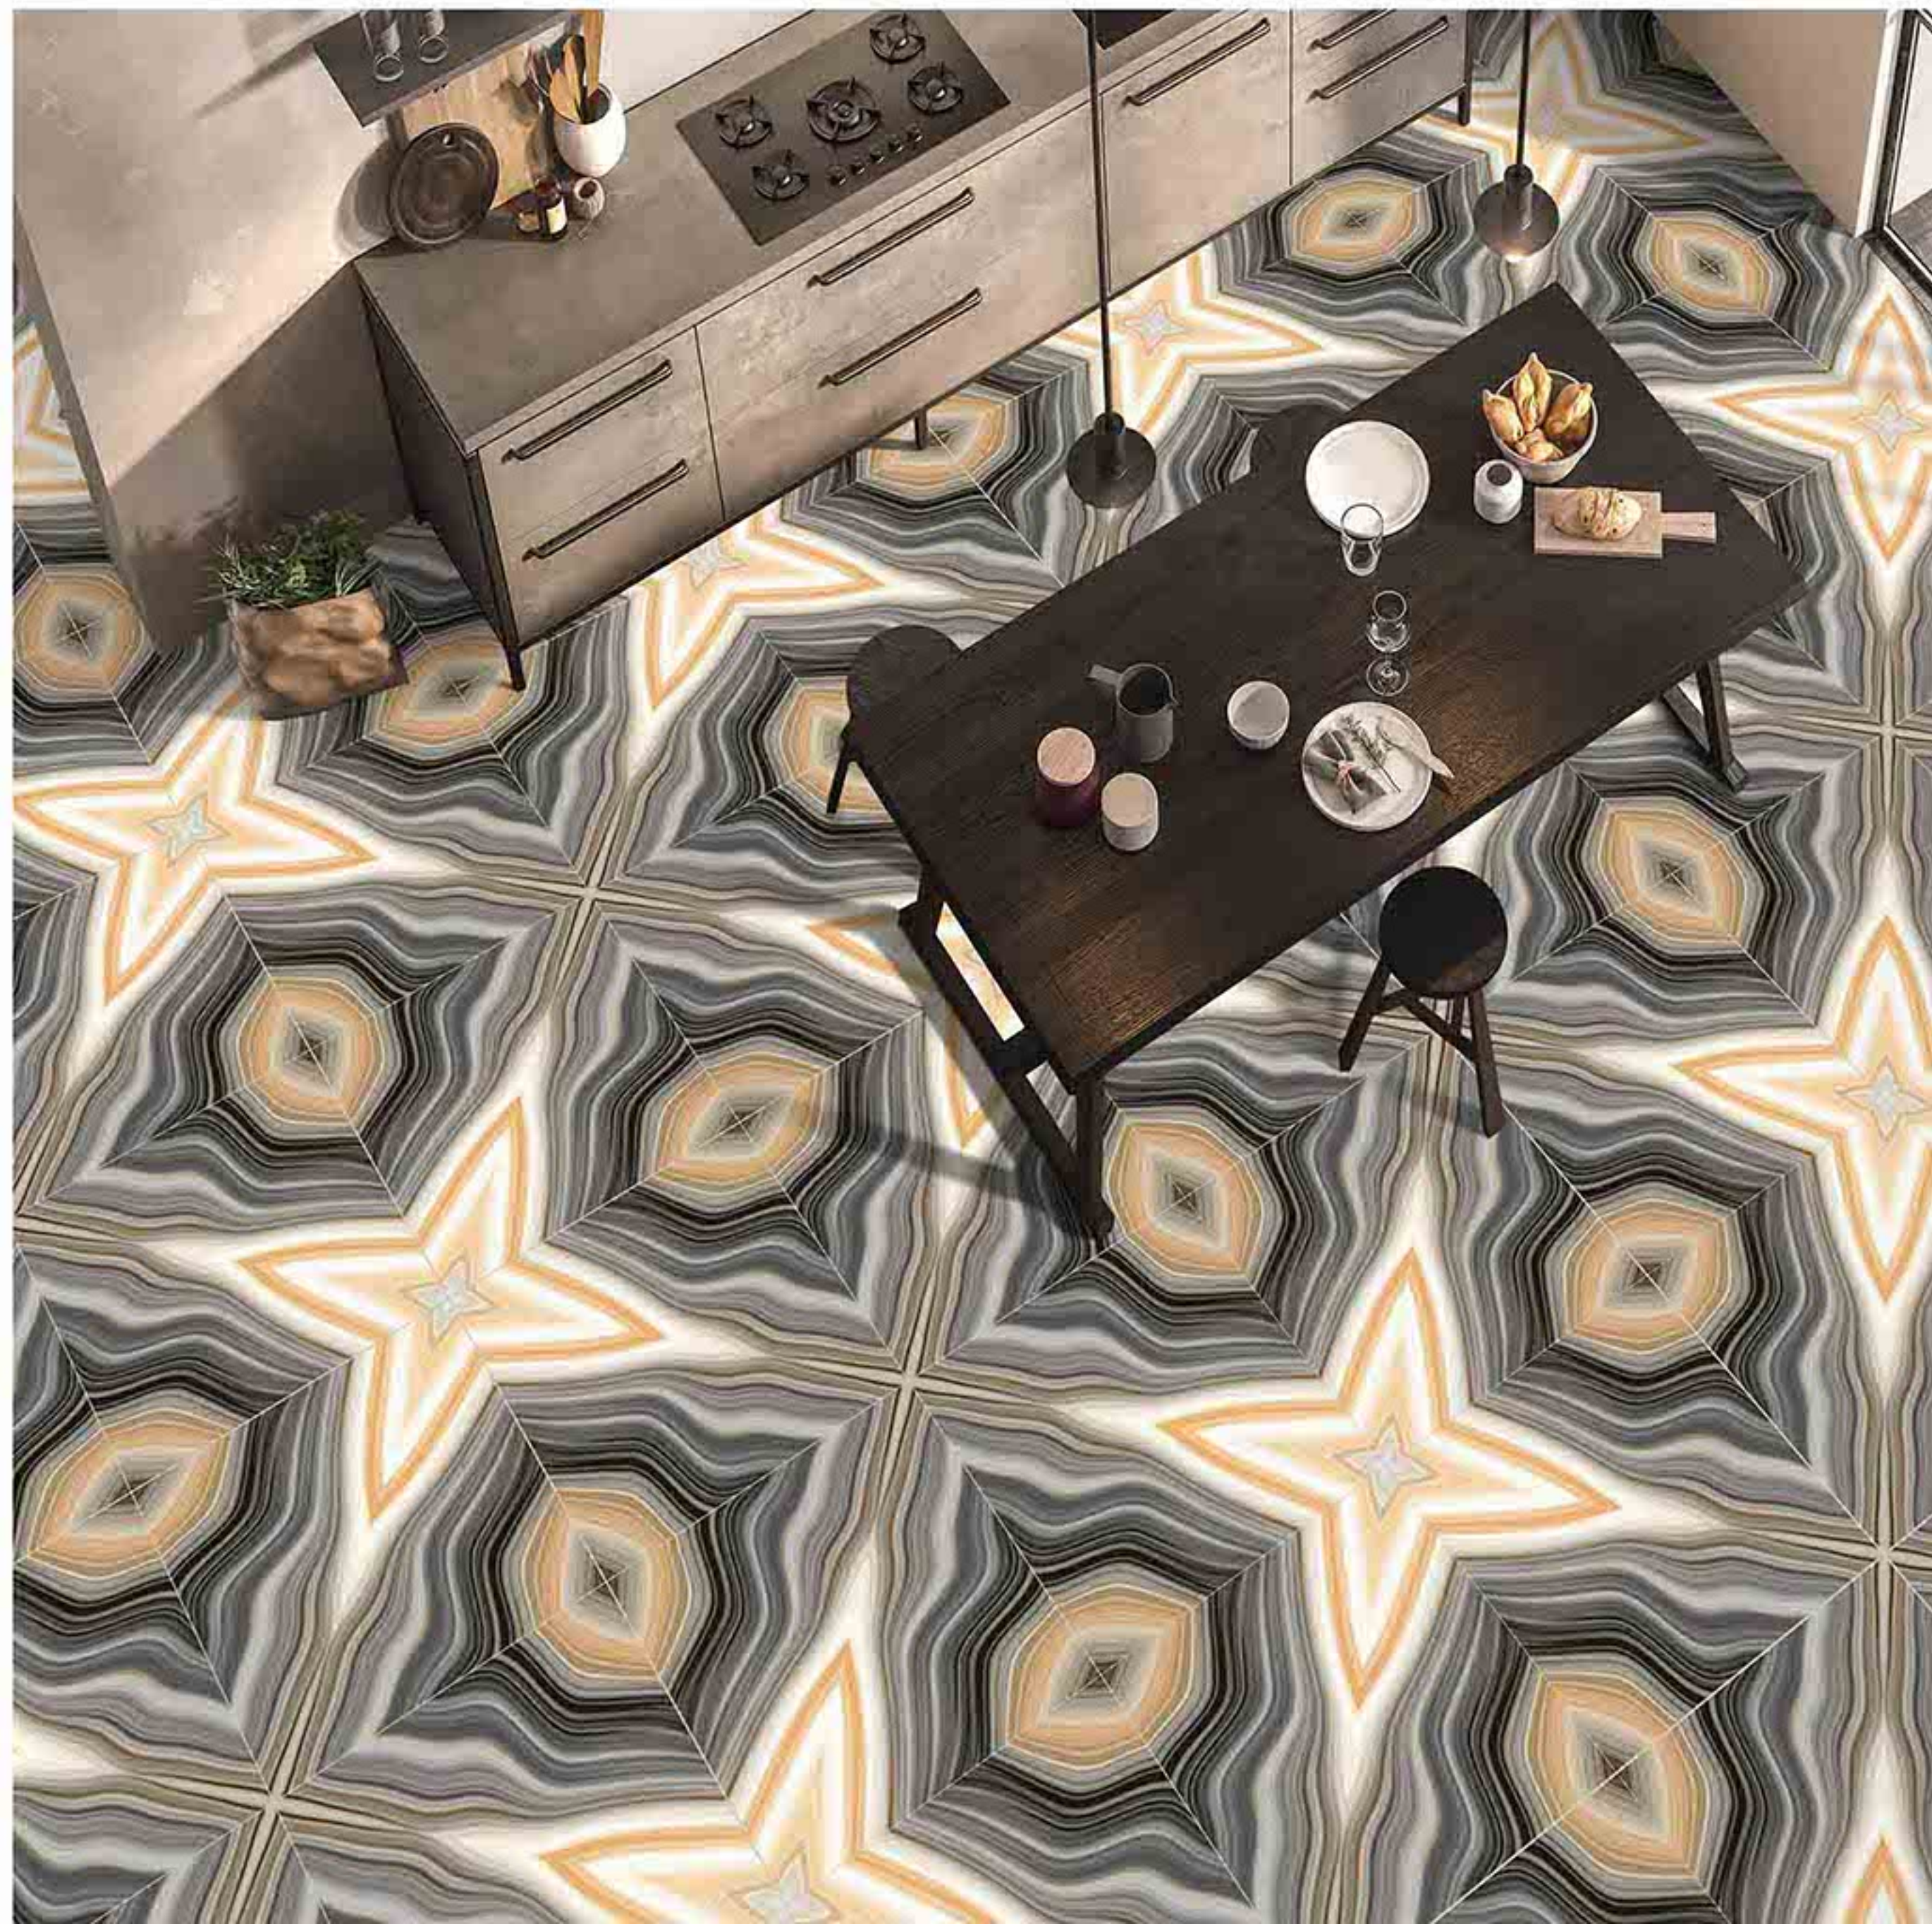

Zero  
Maintenance

Easy to  
Clean

CERAMIC  
FLOOR  
TILE

60x  
60  
CM

BOOKMATCH  
COLLECTION

**8041**

Low Water  
Absorption

Frost  
Resistant