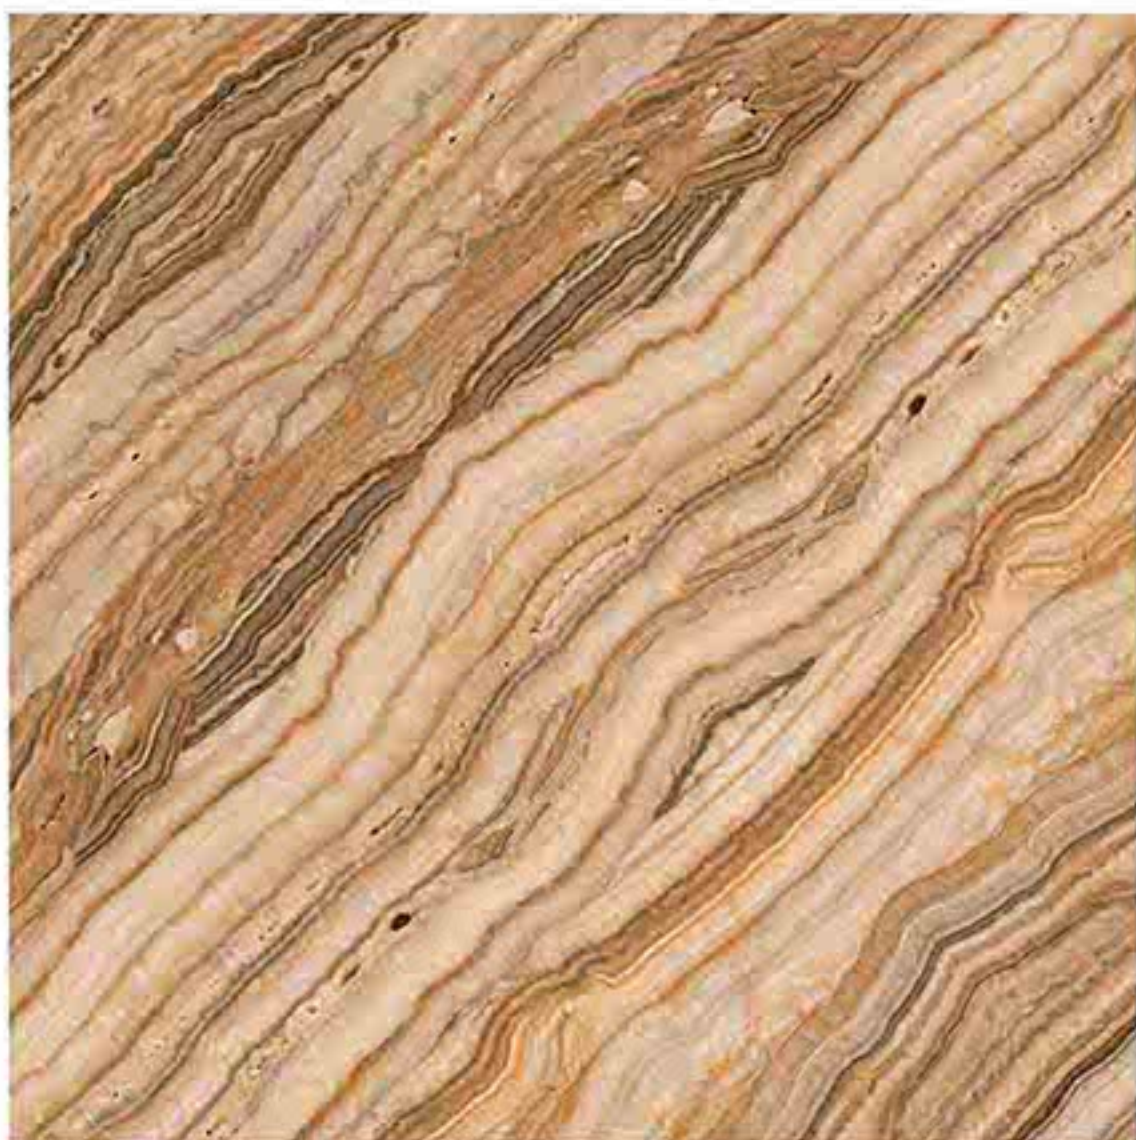

CERAMIC
FLOOR
TILE

60x
60
CM

BOOKMATCH
COLLECTION

8043

Low Water
Absorption

Frost
Resistant

Chemical
Resistant

Stain
Resistance

Zero
Maintenance

Easy to
Clean