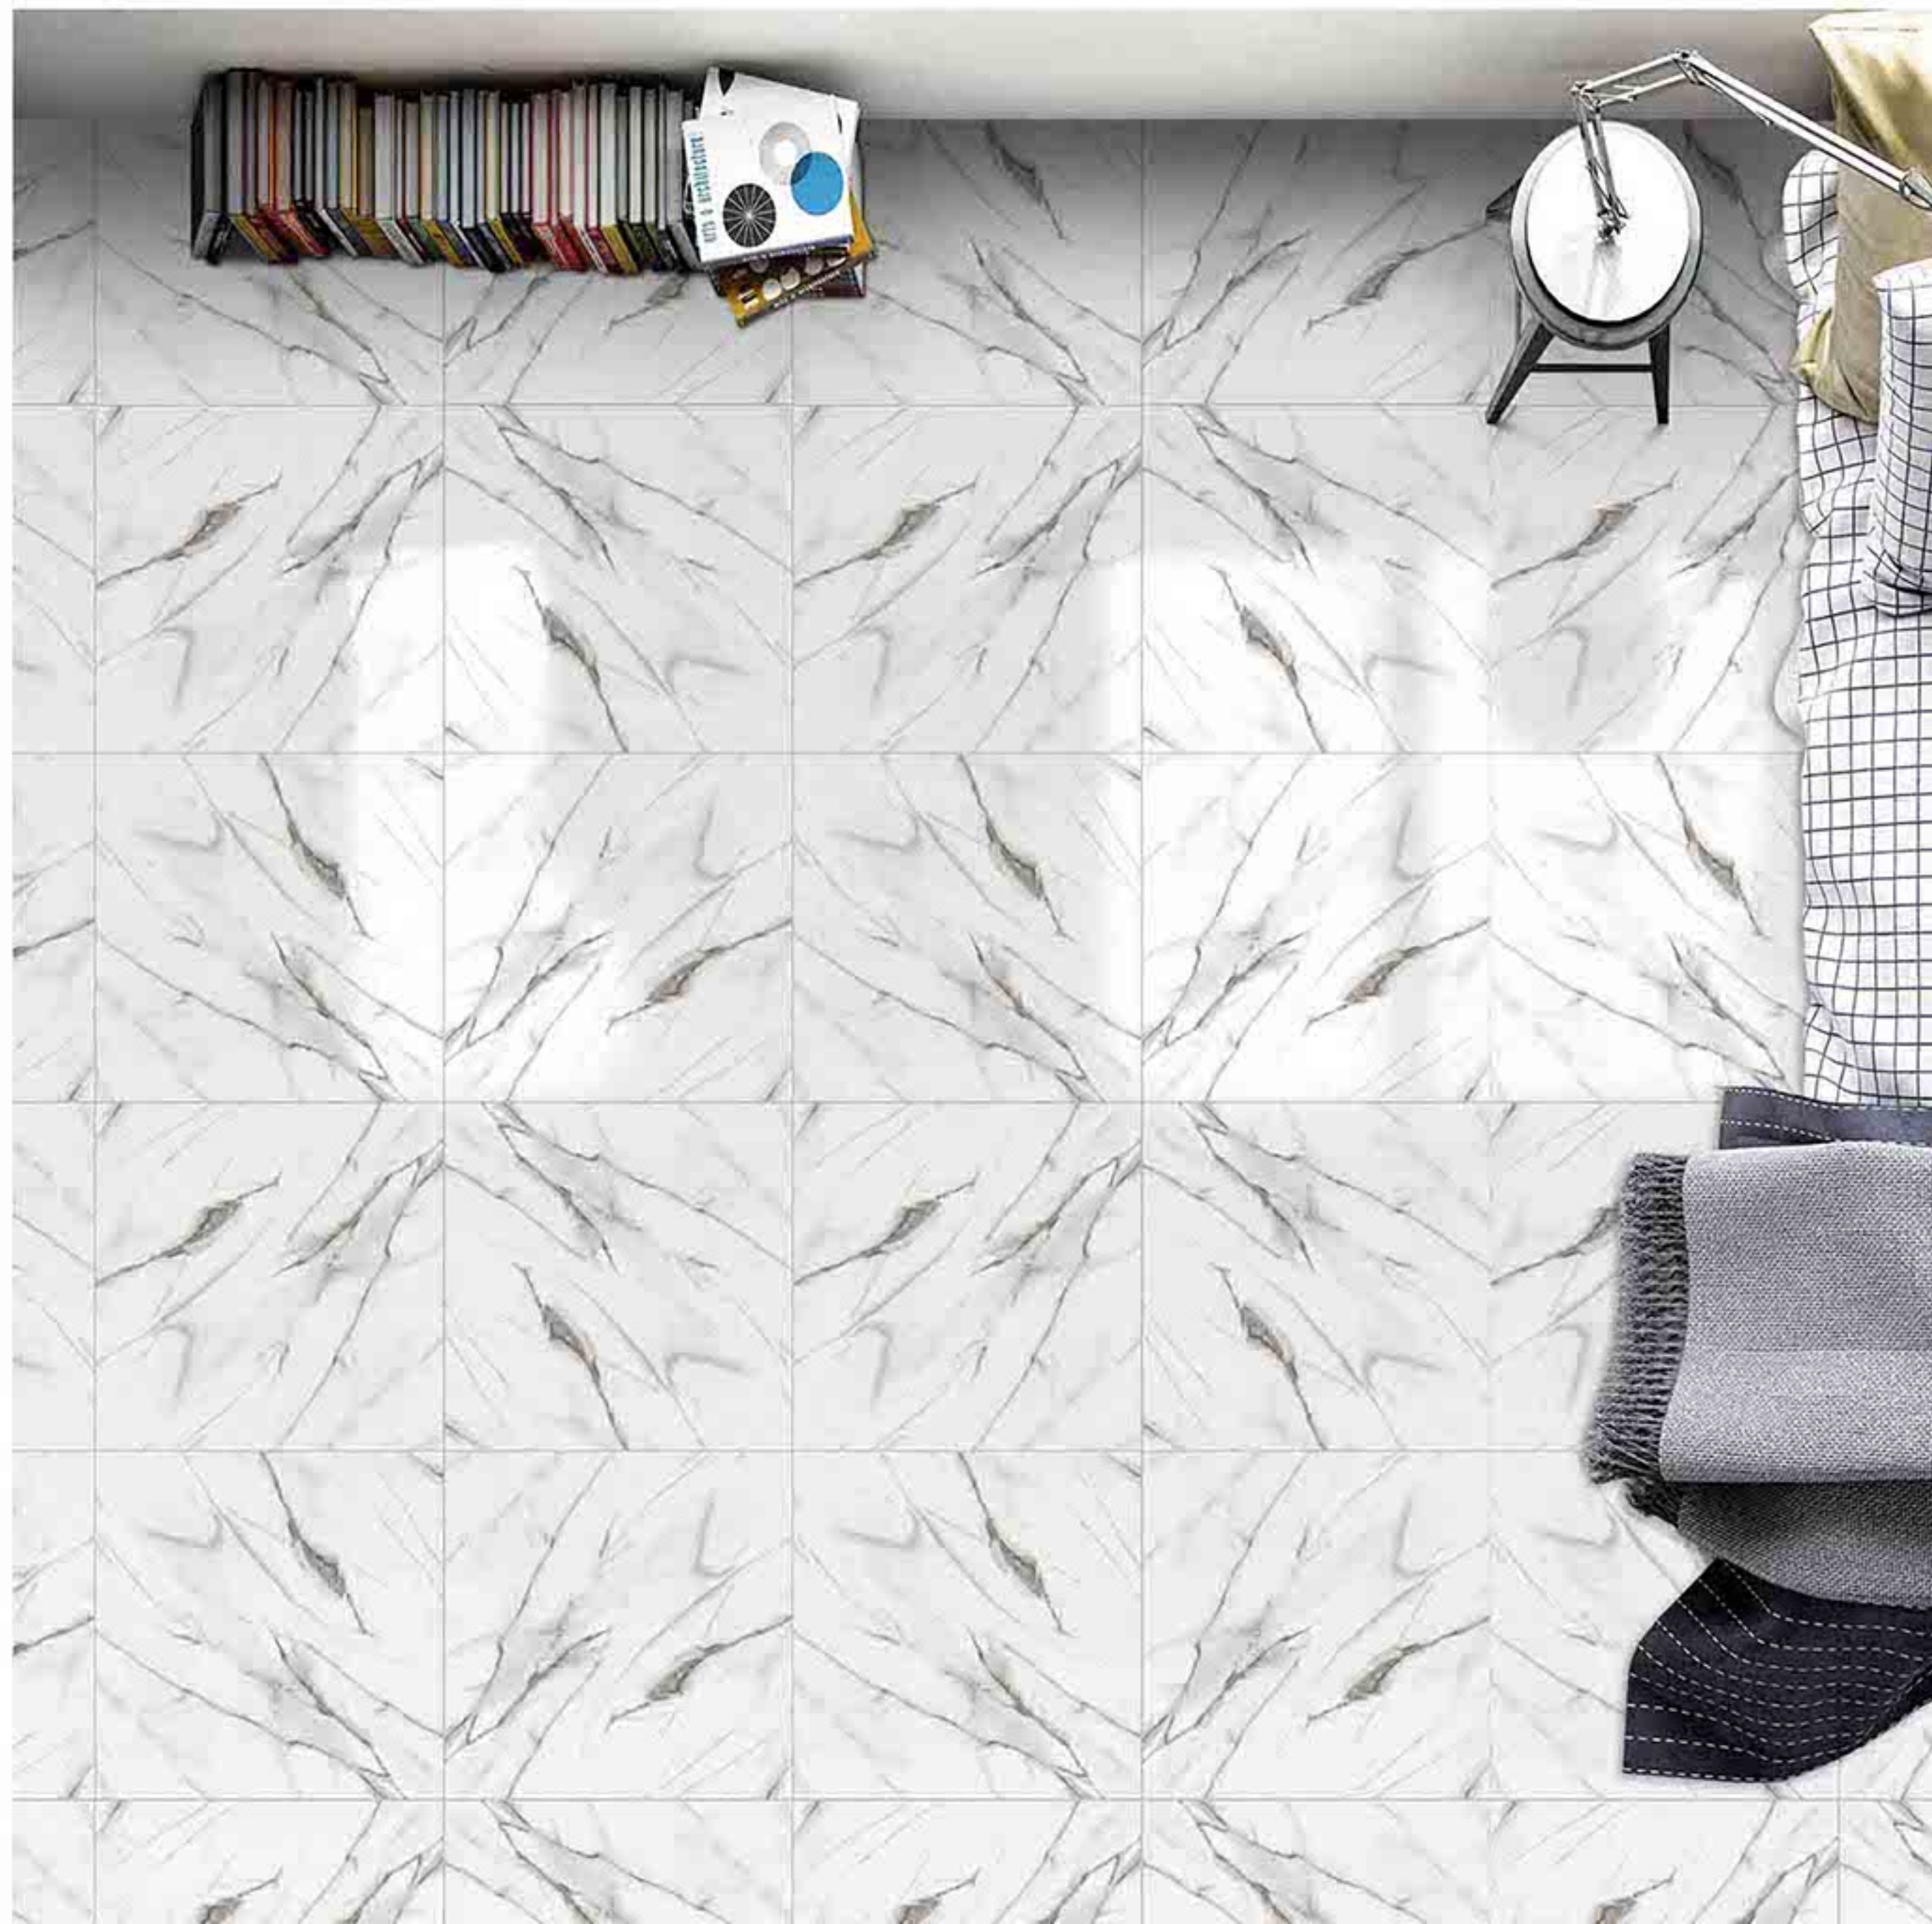

Chemical  
Resistant

Stain  
Resistance

Zero  
Maintenance

Easy to  
Clean

CERAMIC  
FLOOR  
TILE

60x  
60  
CM

BOOKMATCH  
COLLECTION

**8042**