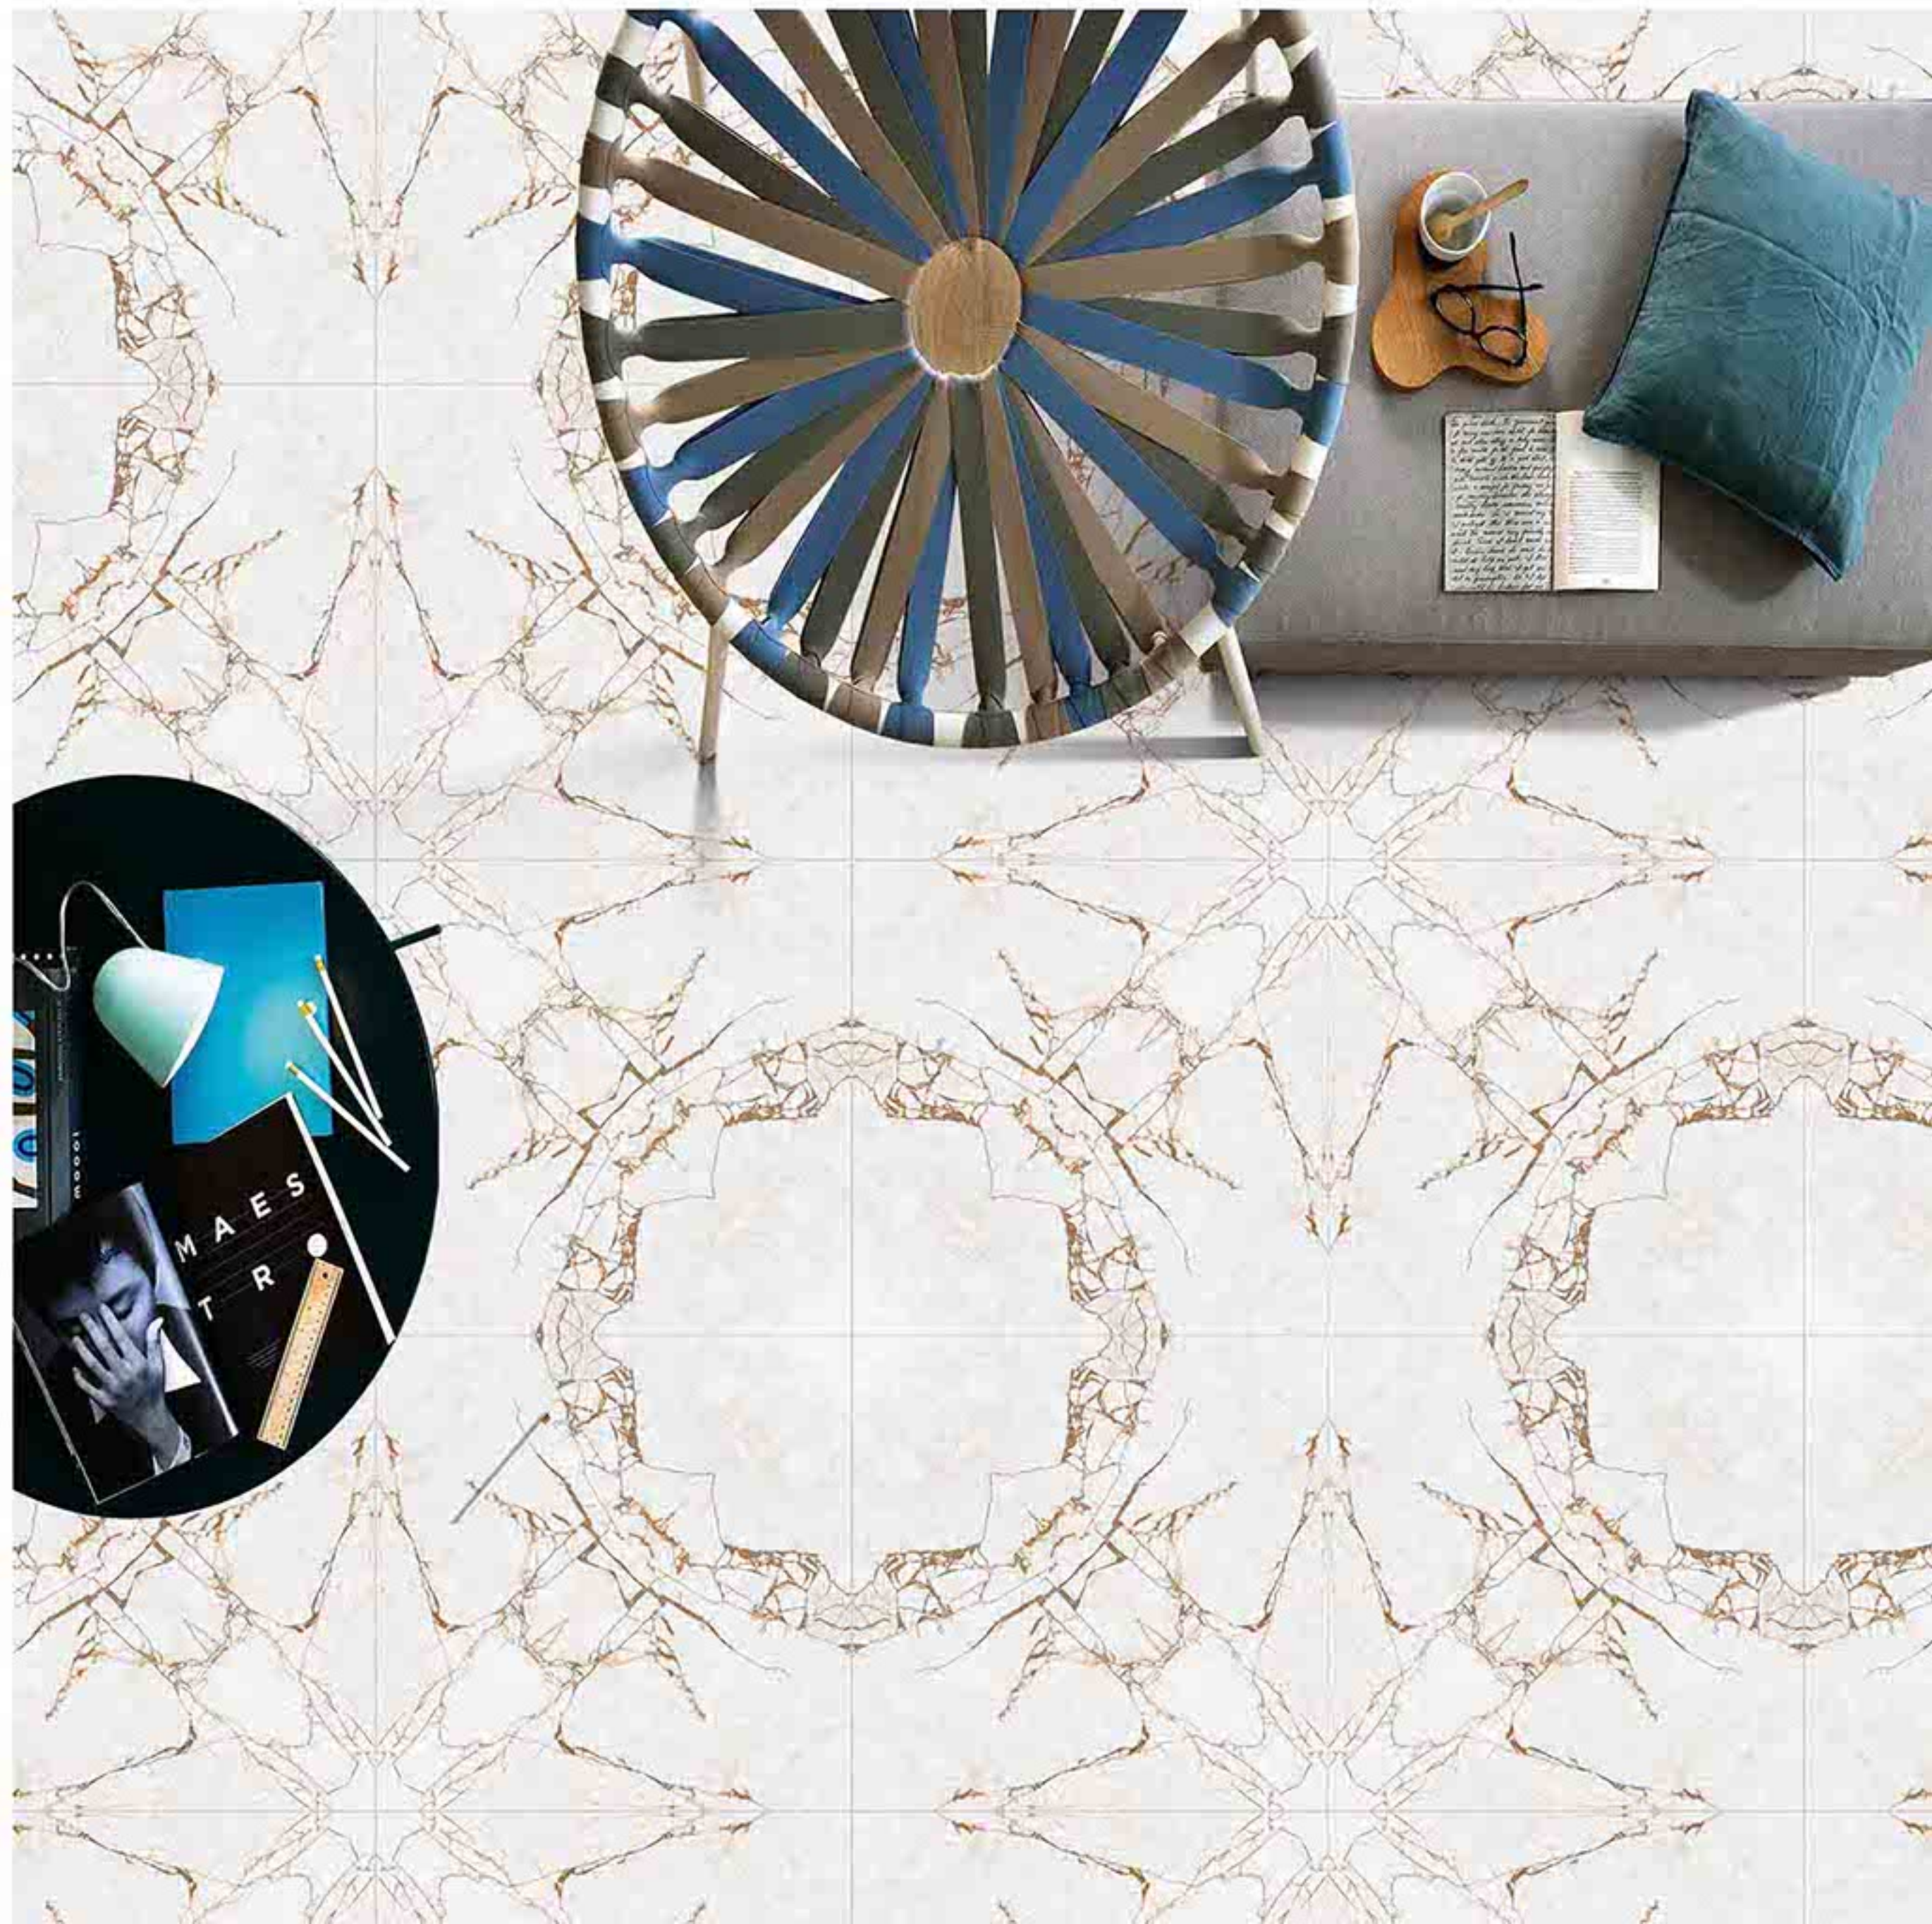

CERAMIC
FLOOR
TILE

60x
60
CM

BOOKMATCH
COLLECTION

8006

Low Water
Absorption

Frost
Resistant

Chemical
Resistant

Stain
Resistance

Zero
Maintenance

Easy to
Clean