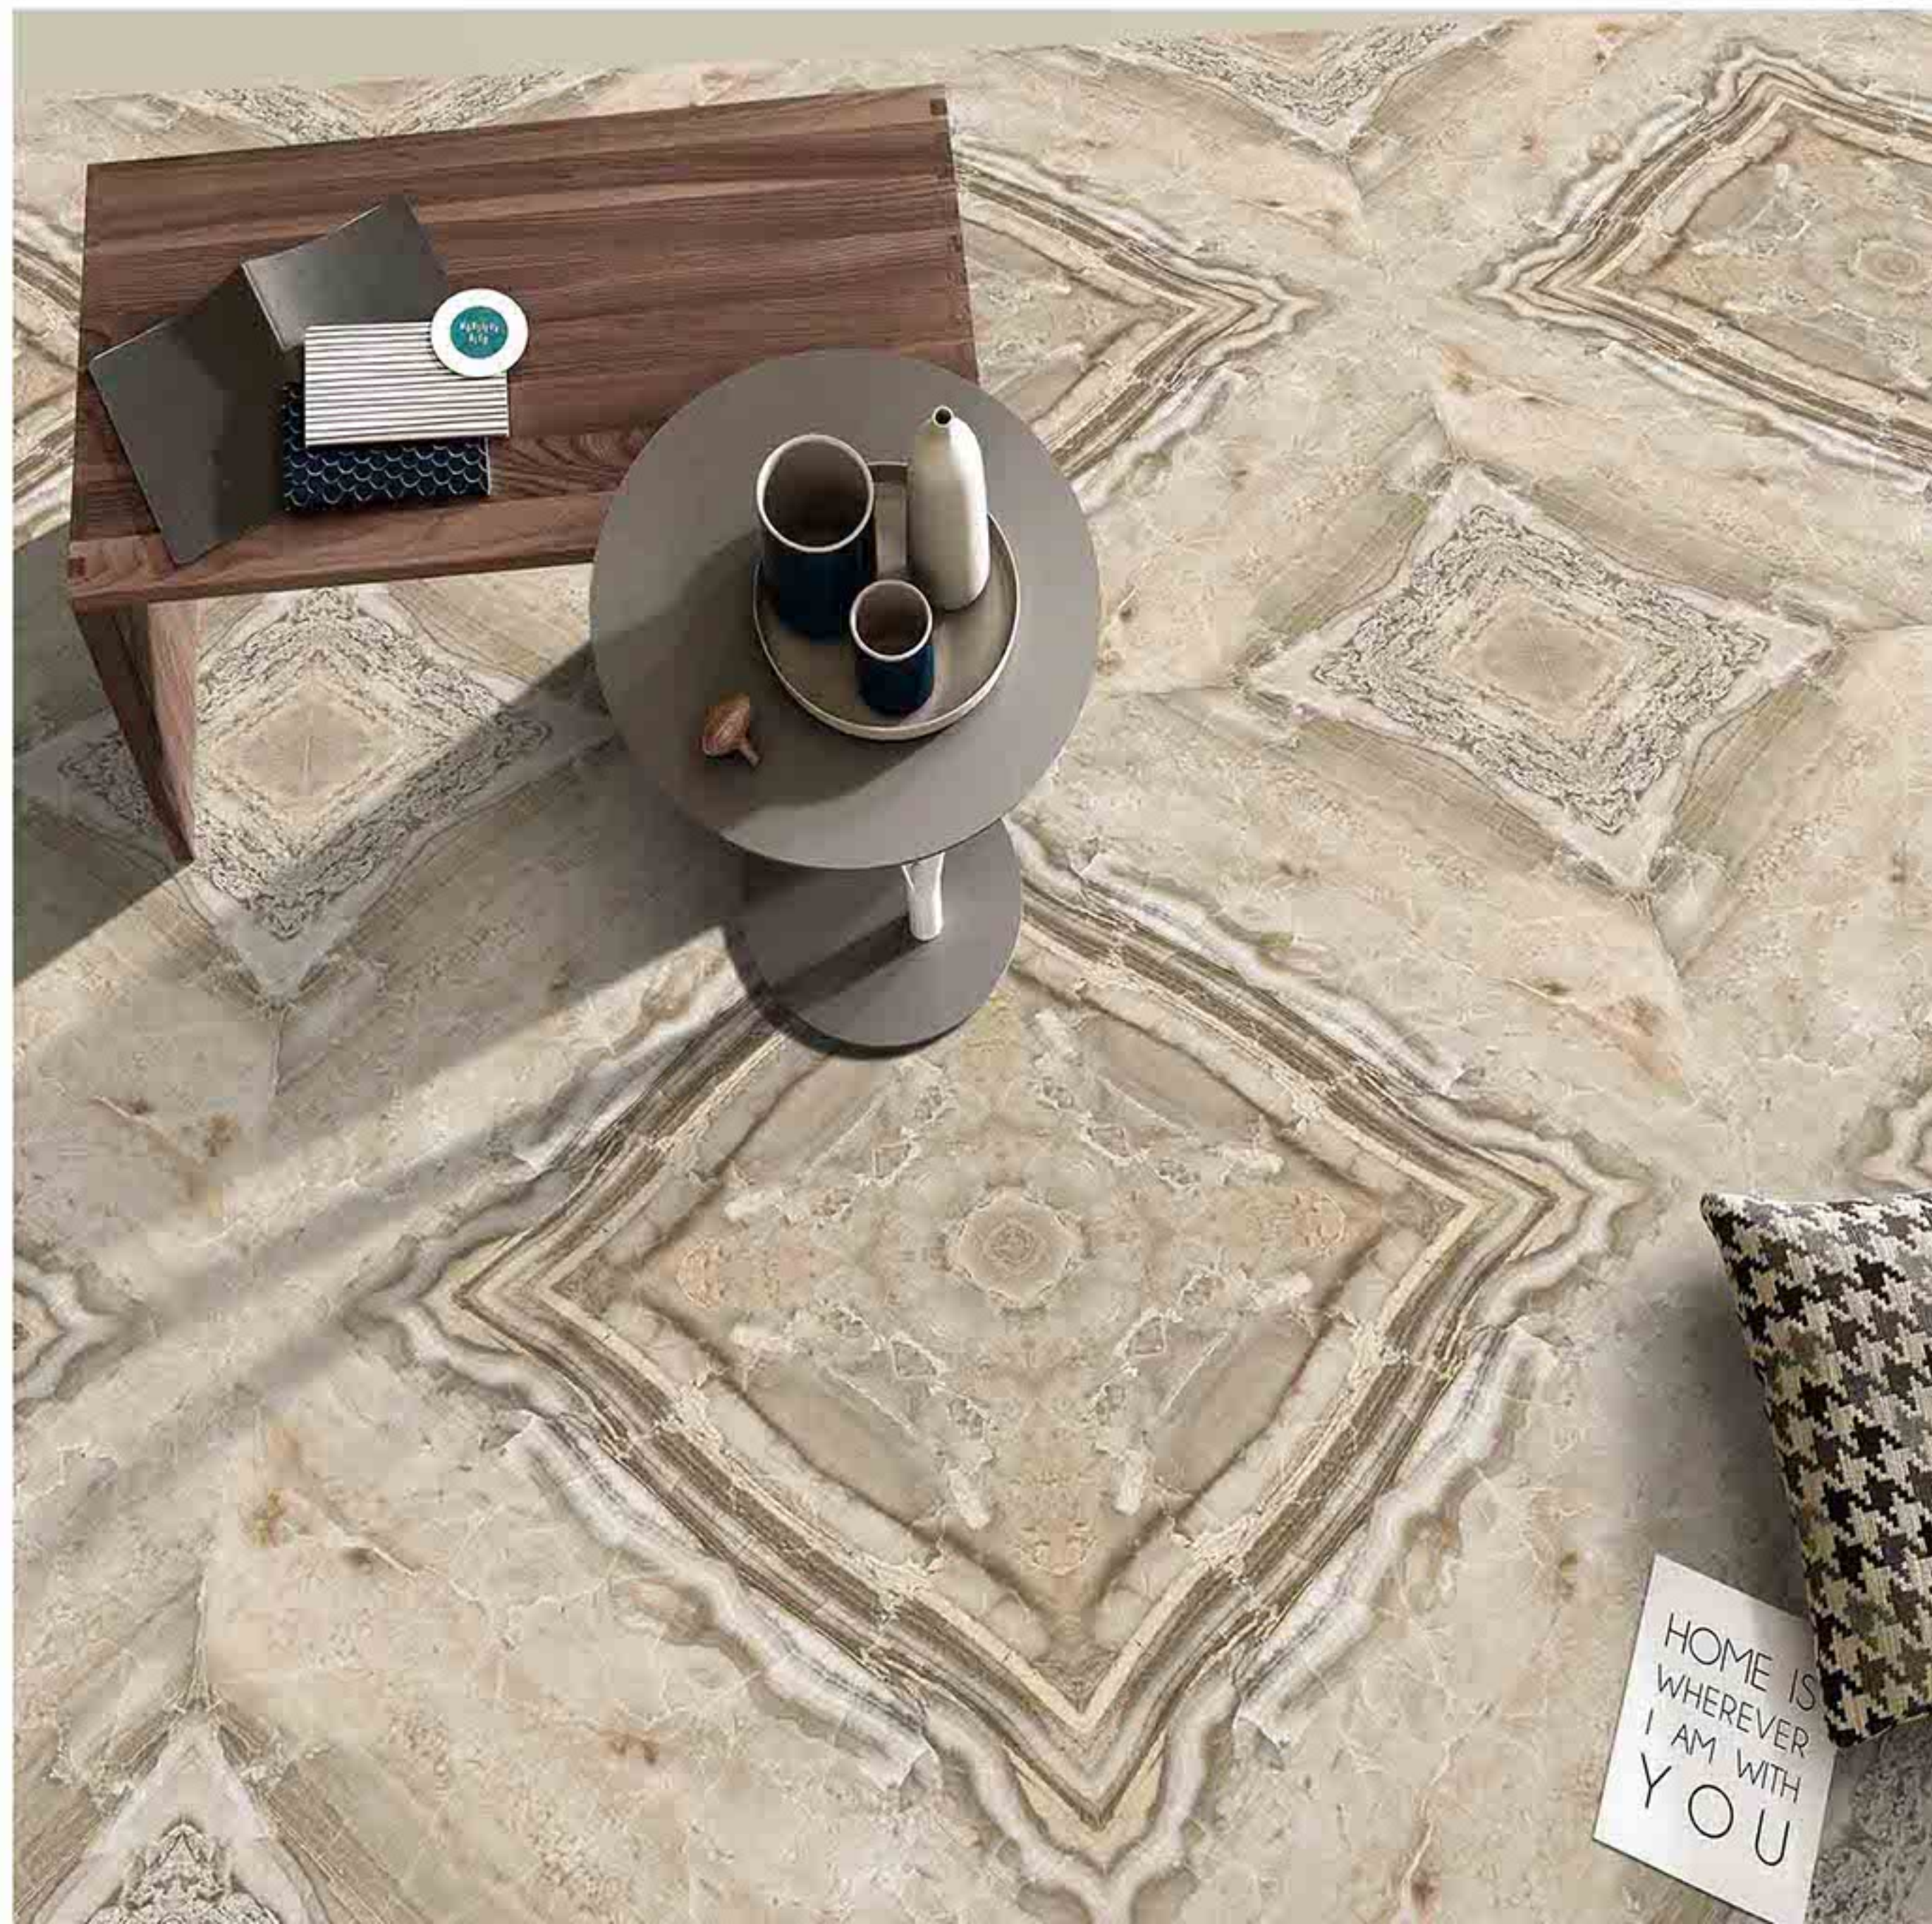

Frost  
Resistant

Chemical  
Resistant

Stain  
Resistance

Zero  
Maintenance

Easy to  
Clean

CERAMIC  
FLOOR  
TILE

60x  
60  
CM

BOOKMATCH  
COLLECTION