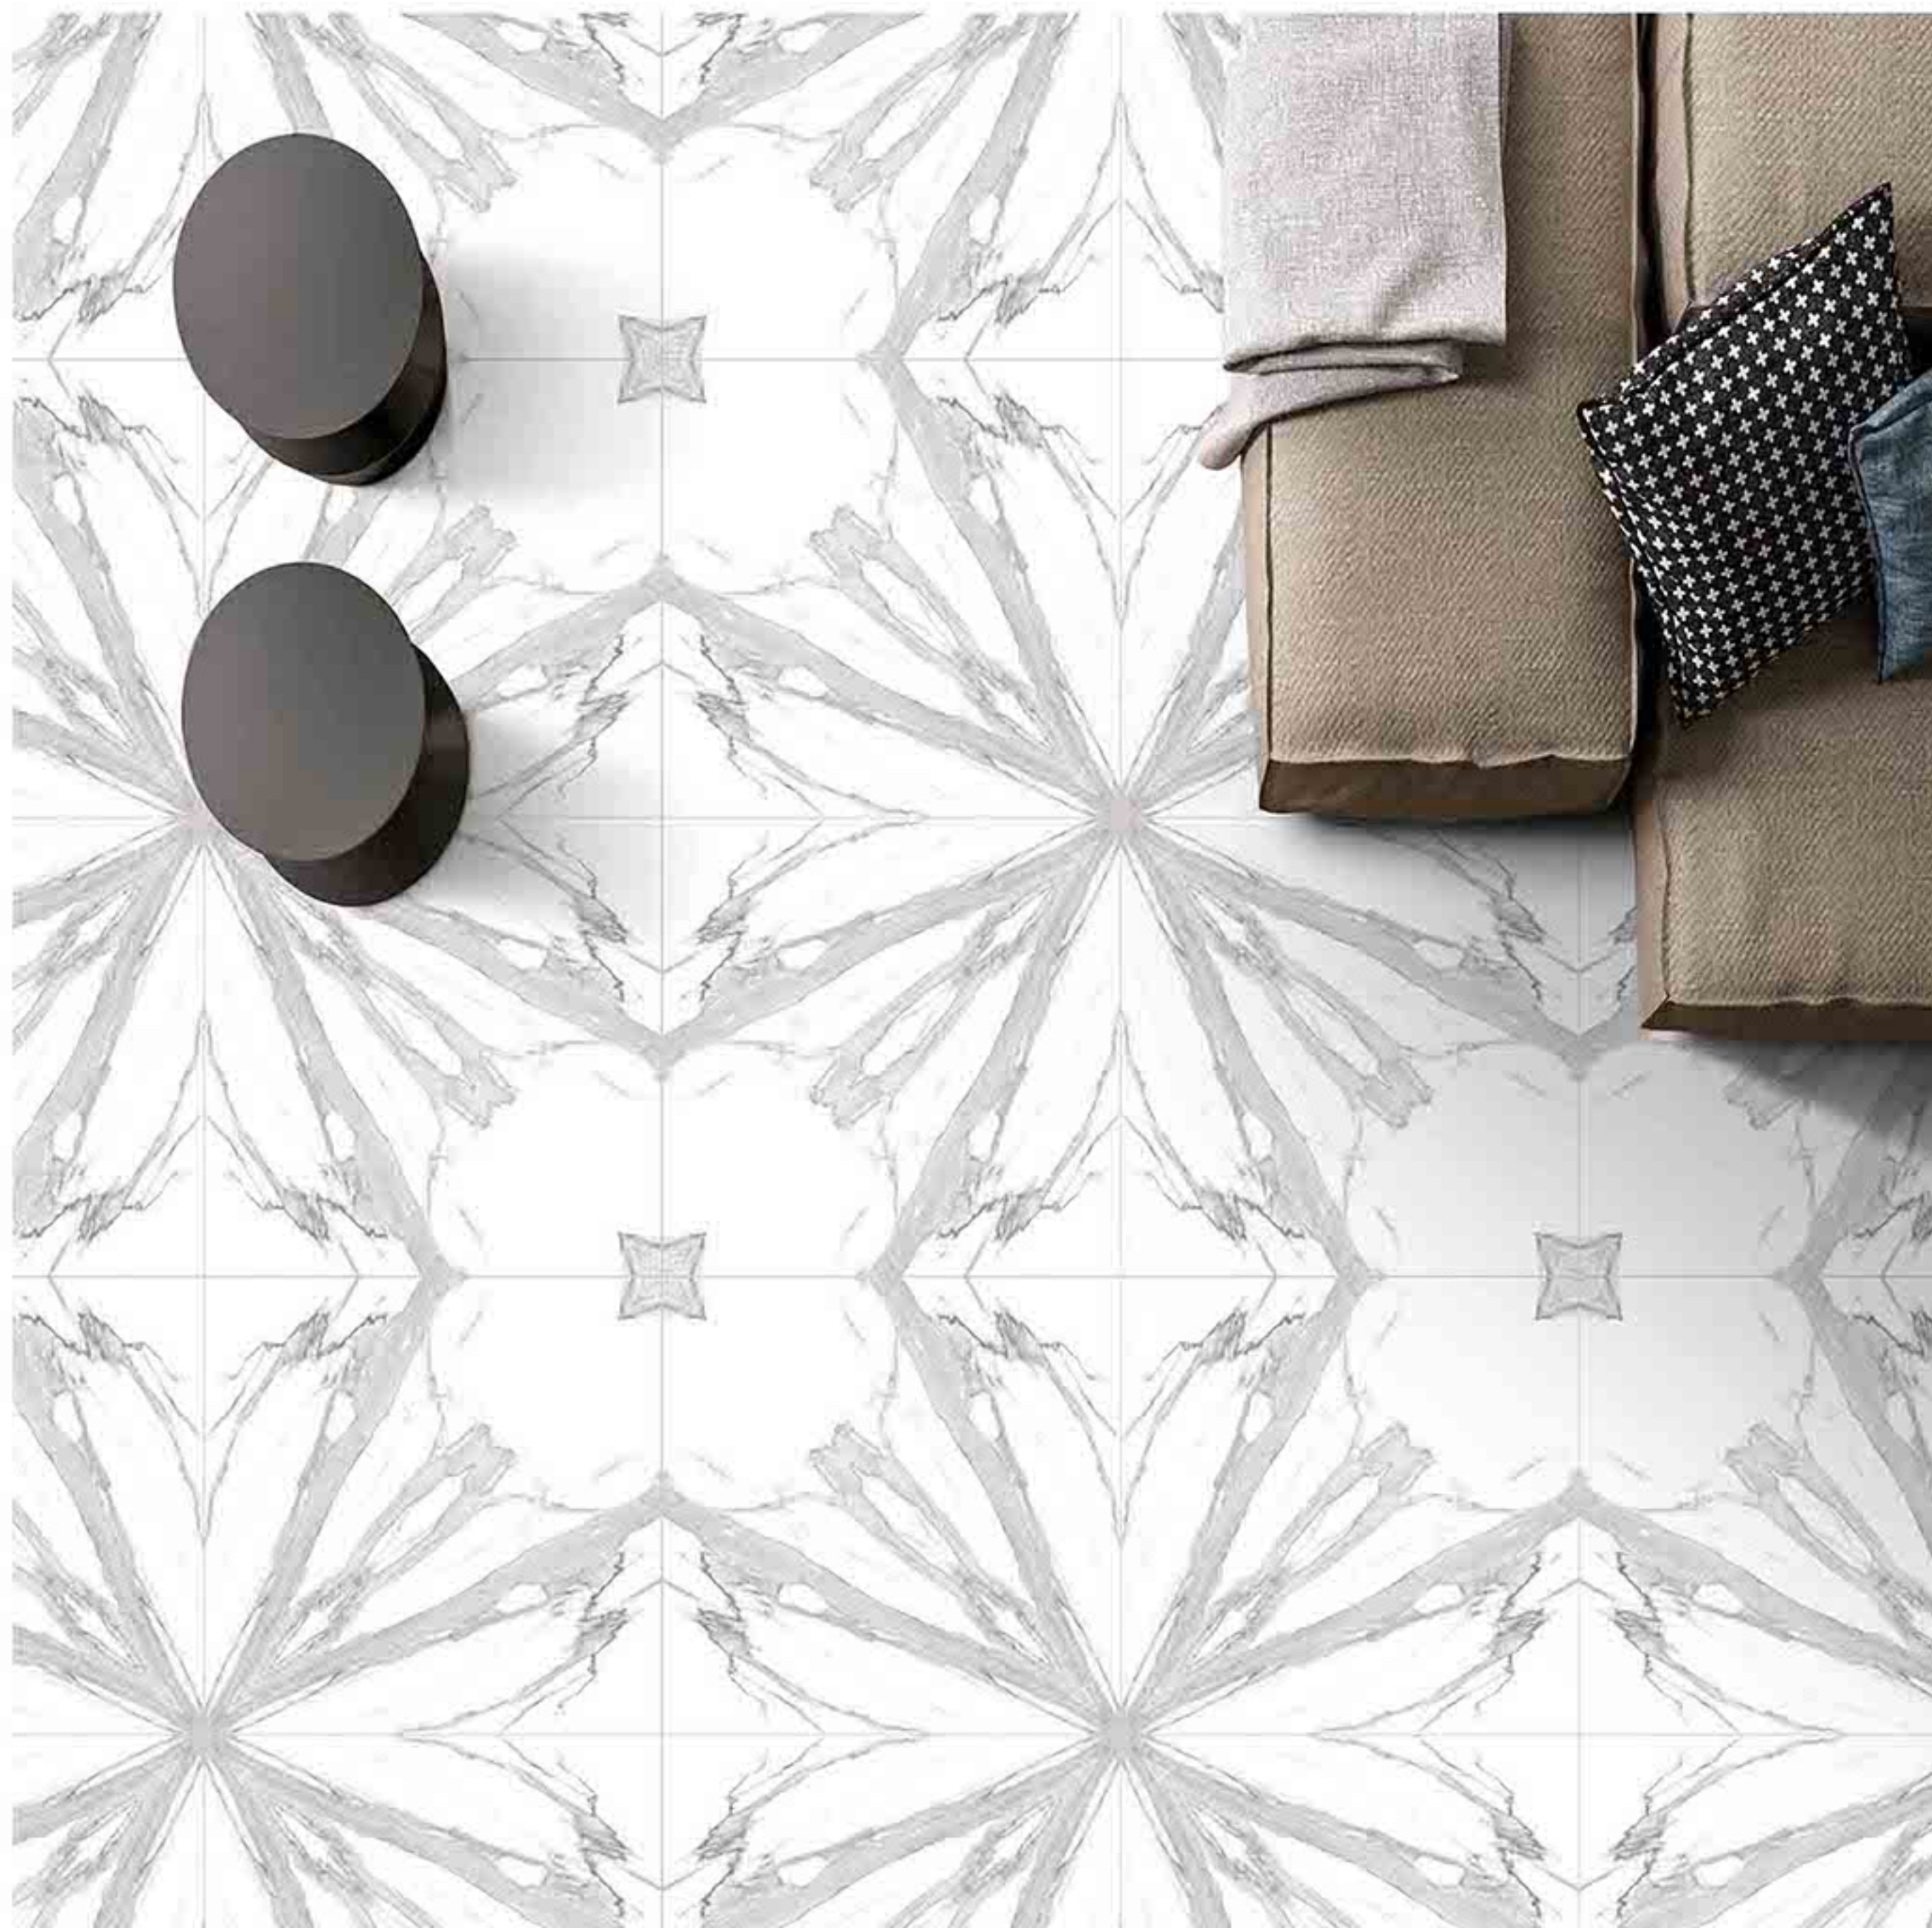

Frost  
Resistant

Chemical  
Resistant

Stain  
Resistance

Zero  
Maintenance

Easy to  
Clean

CERAMIC  
FLOOR  
TILE

60x  
60  
CM

BOOKMATCH  
COLLECTION