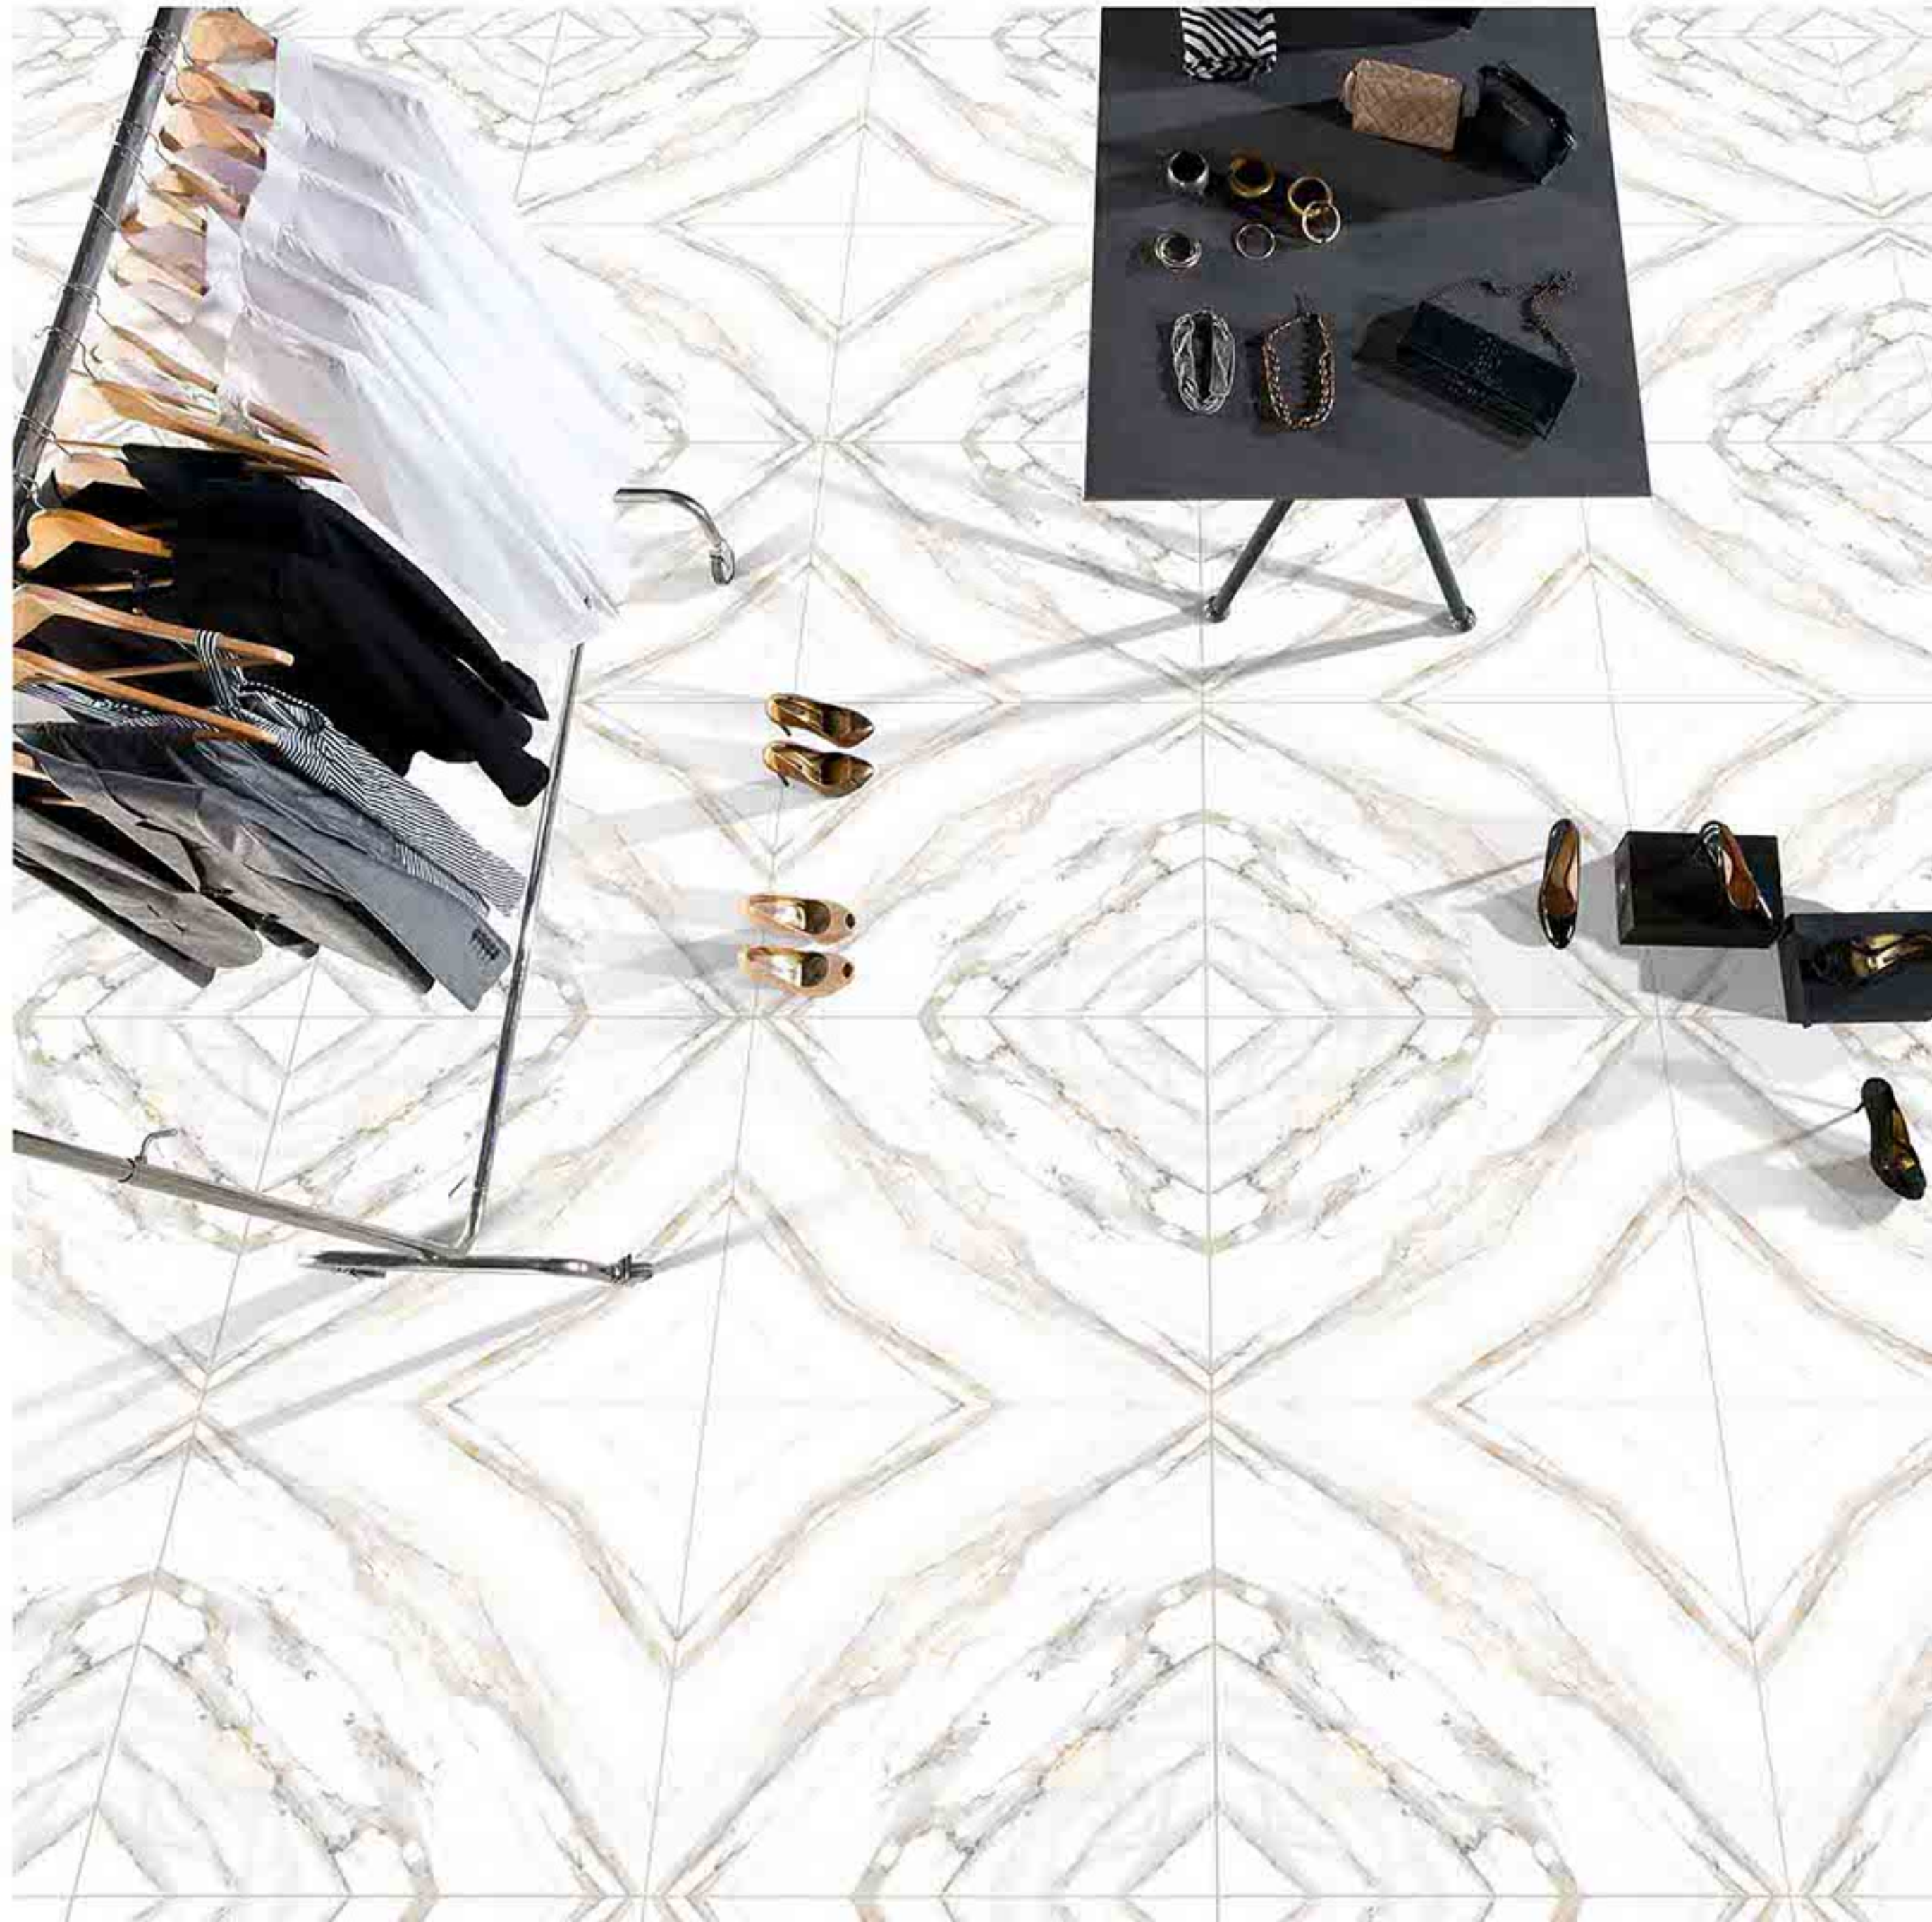

Frost  
Resistant

Chemical  
Resistant

Stain  
Resistance

Zero  
Maintenance

Easy to  
Clean

CERAMIC  
FLOOR  
TILE

60x  
60  
CM

BOOKMATCH  
COLLECTION