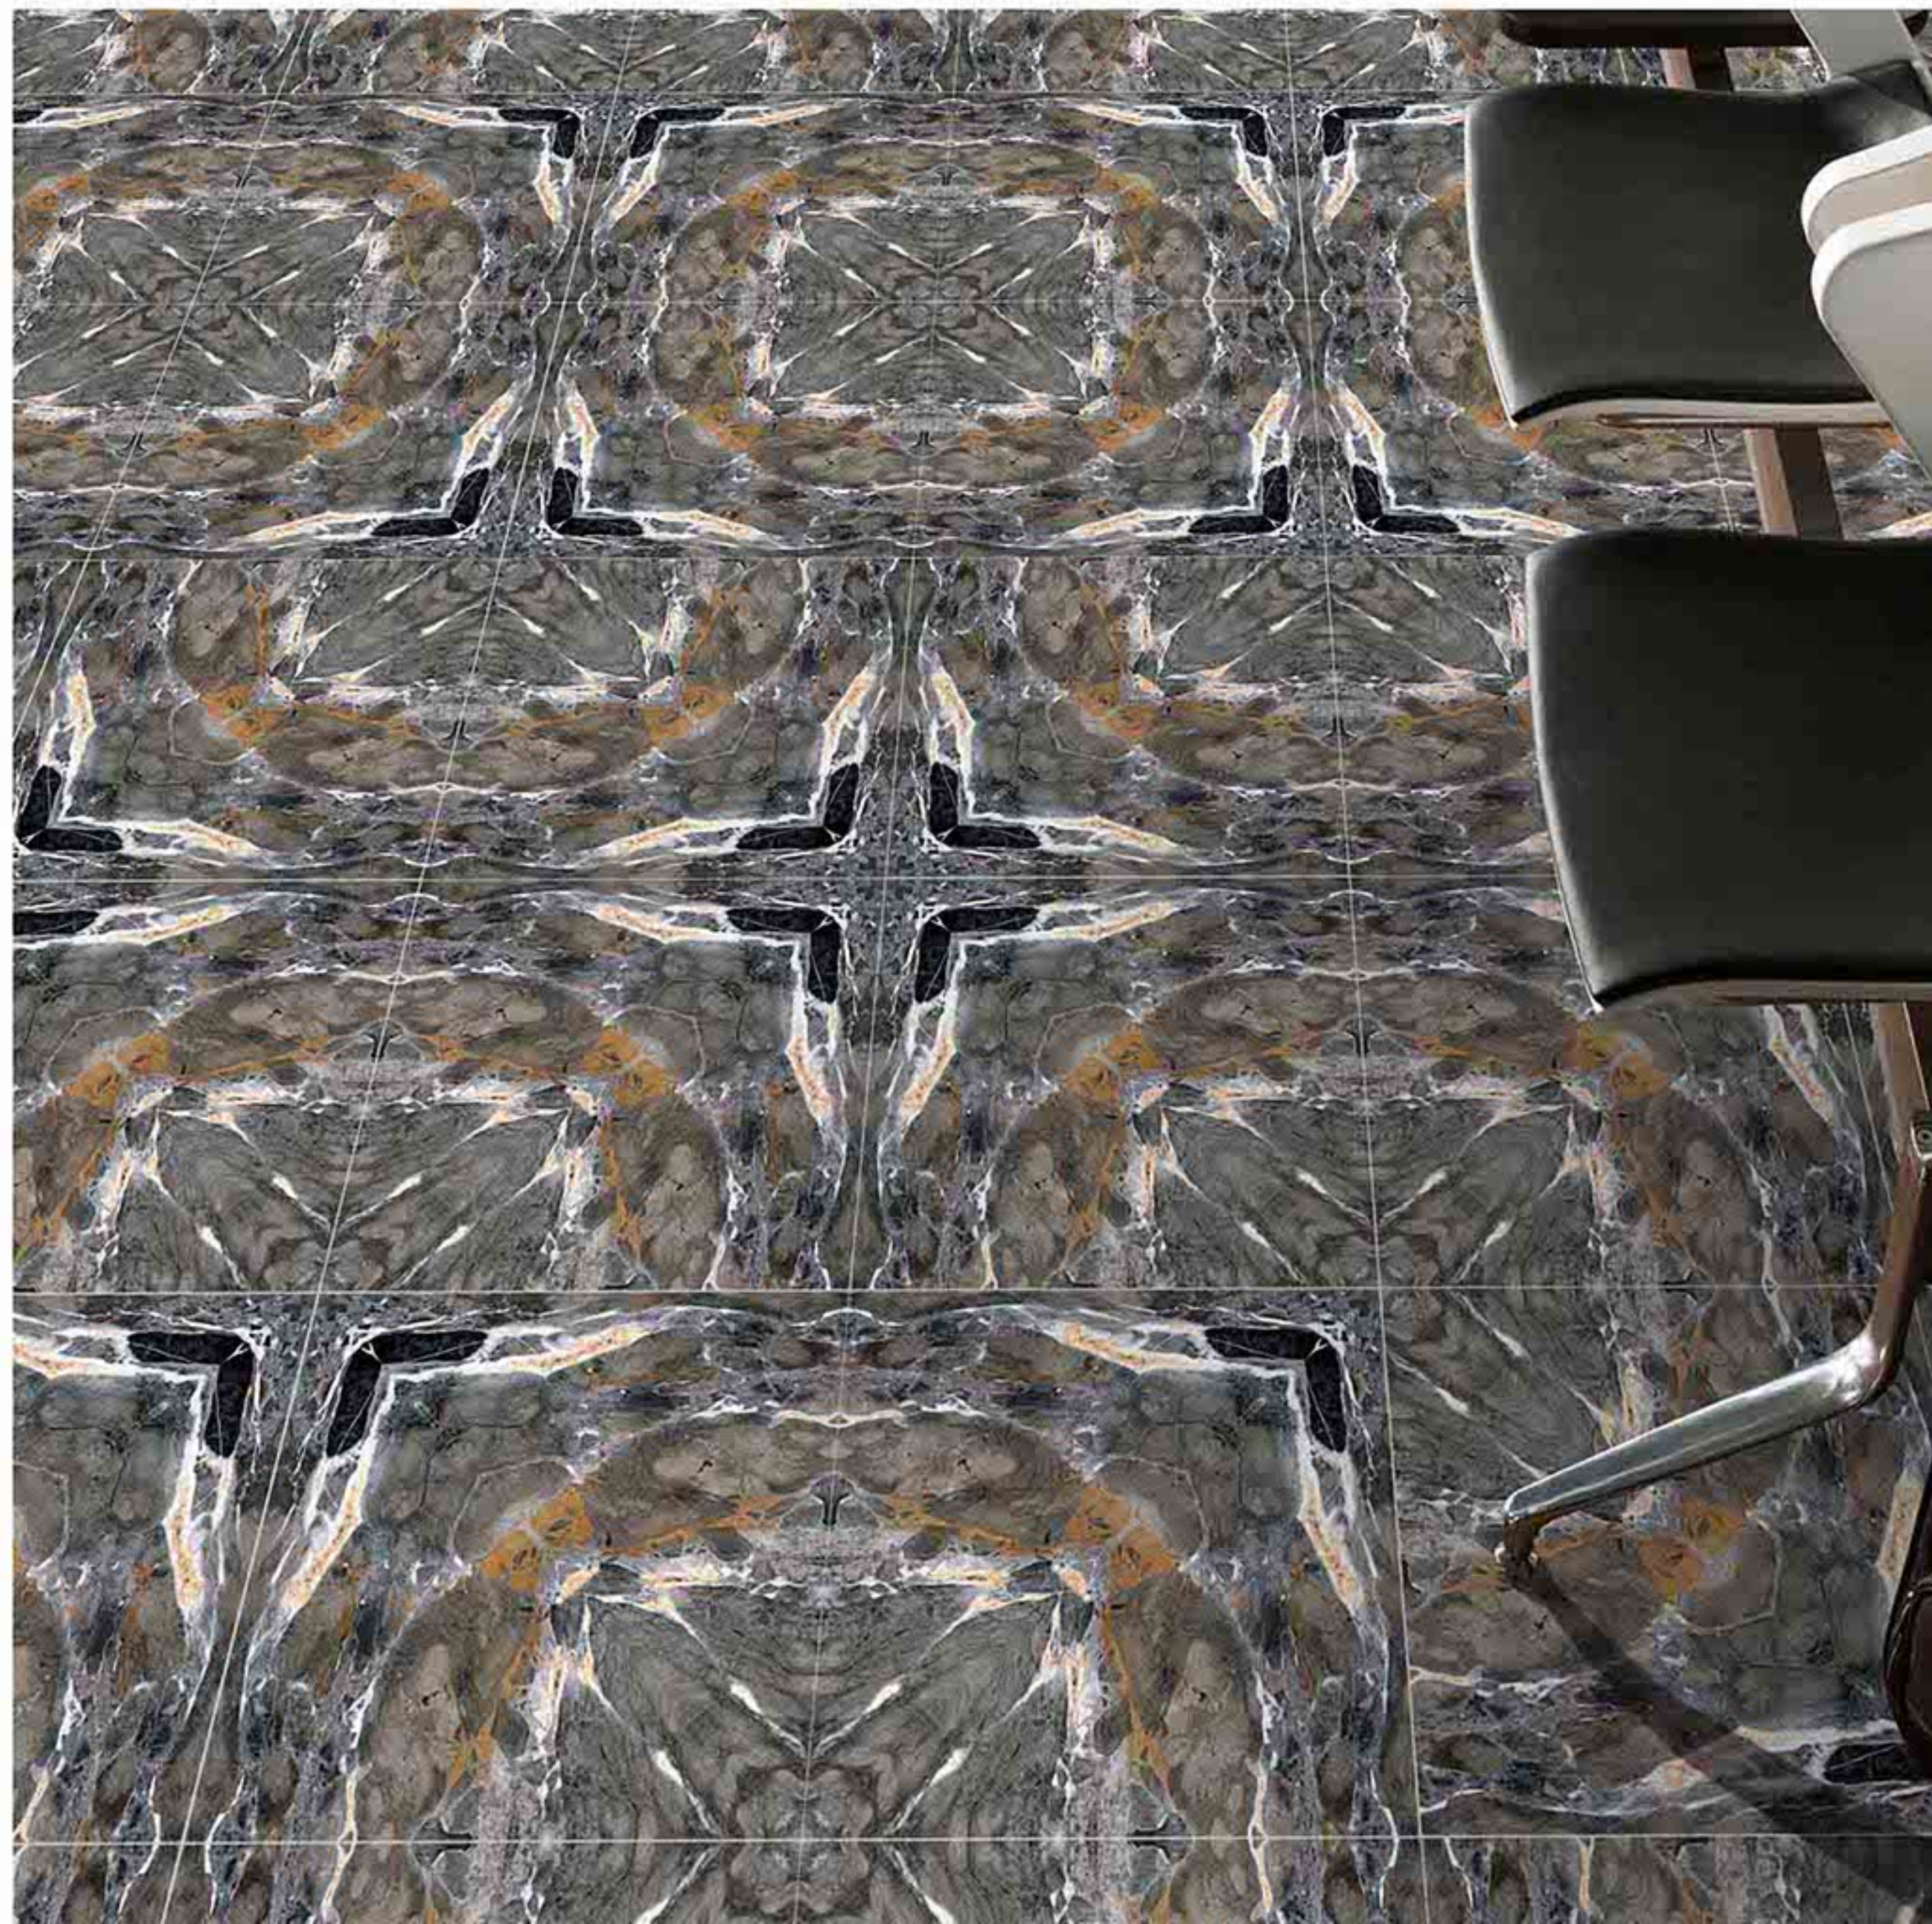

Zero  
Maintenance

Easy to  
Clean

CERAMIC  
FLOOR  
TILE

60x  
60  
CM

BOOKMATCH  
COLLECTION

**8037**

Low Water  
Absorption

Frost  
Resistant