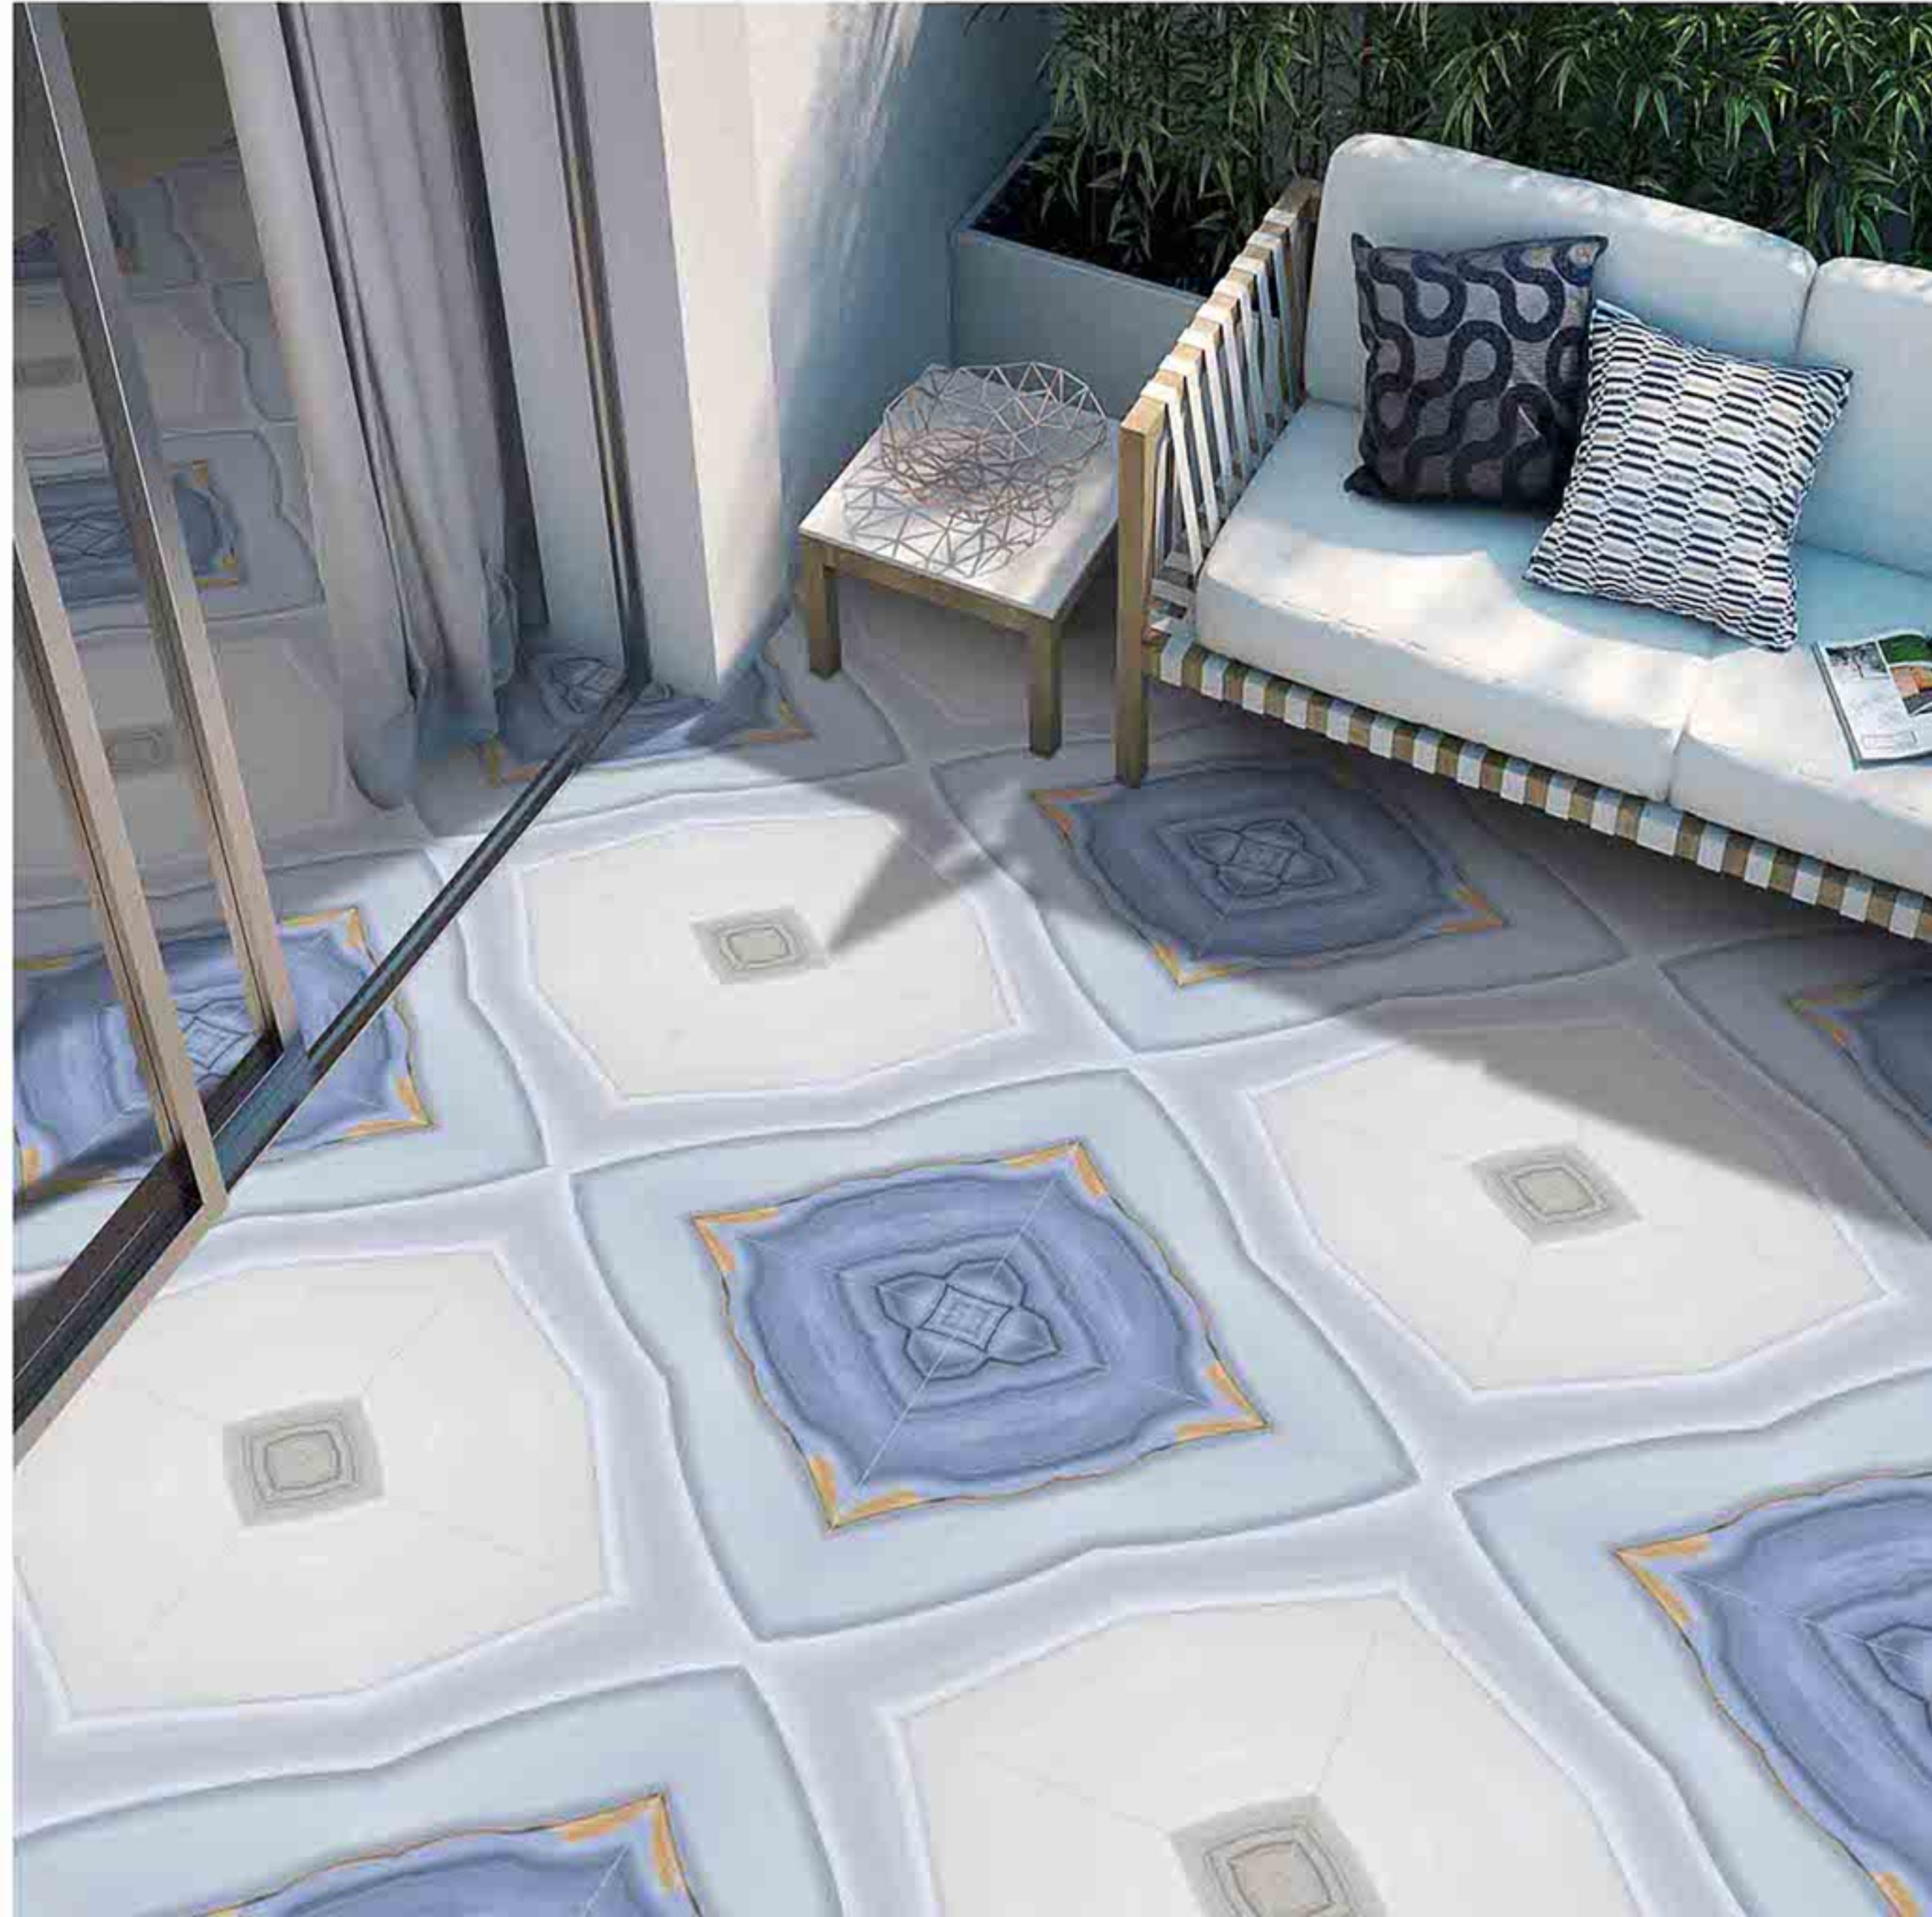

CERAMIC
FLOOR
TILE

60x
60
CM

BOOKMATCH
COLLECTION

8018

Low Water
Absorption

Frost
Resistant

Chemical
Resistant

Stain
Resistance

Zero
Maintenance

Easy to
Clean