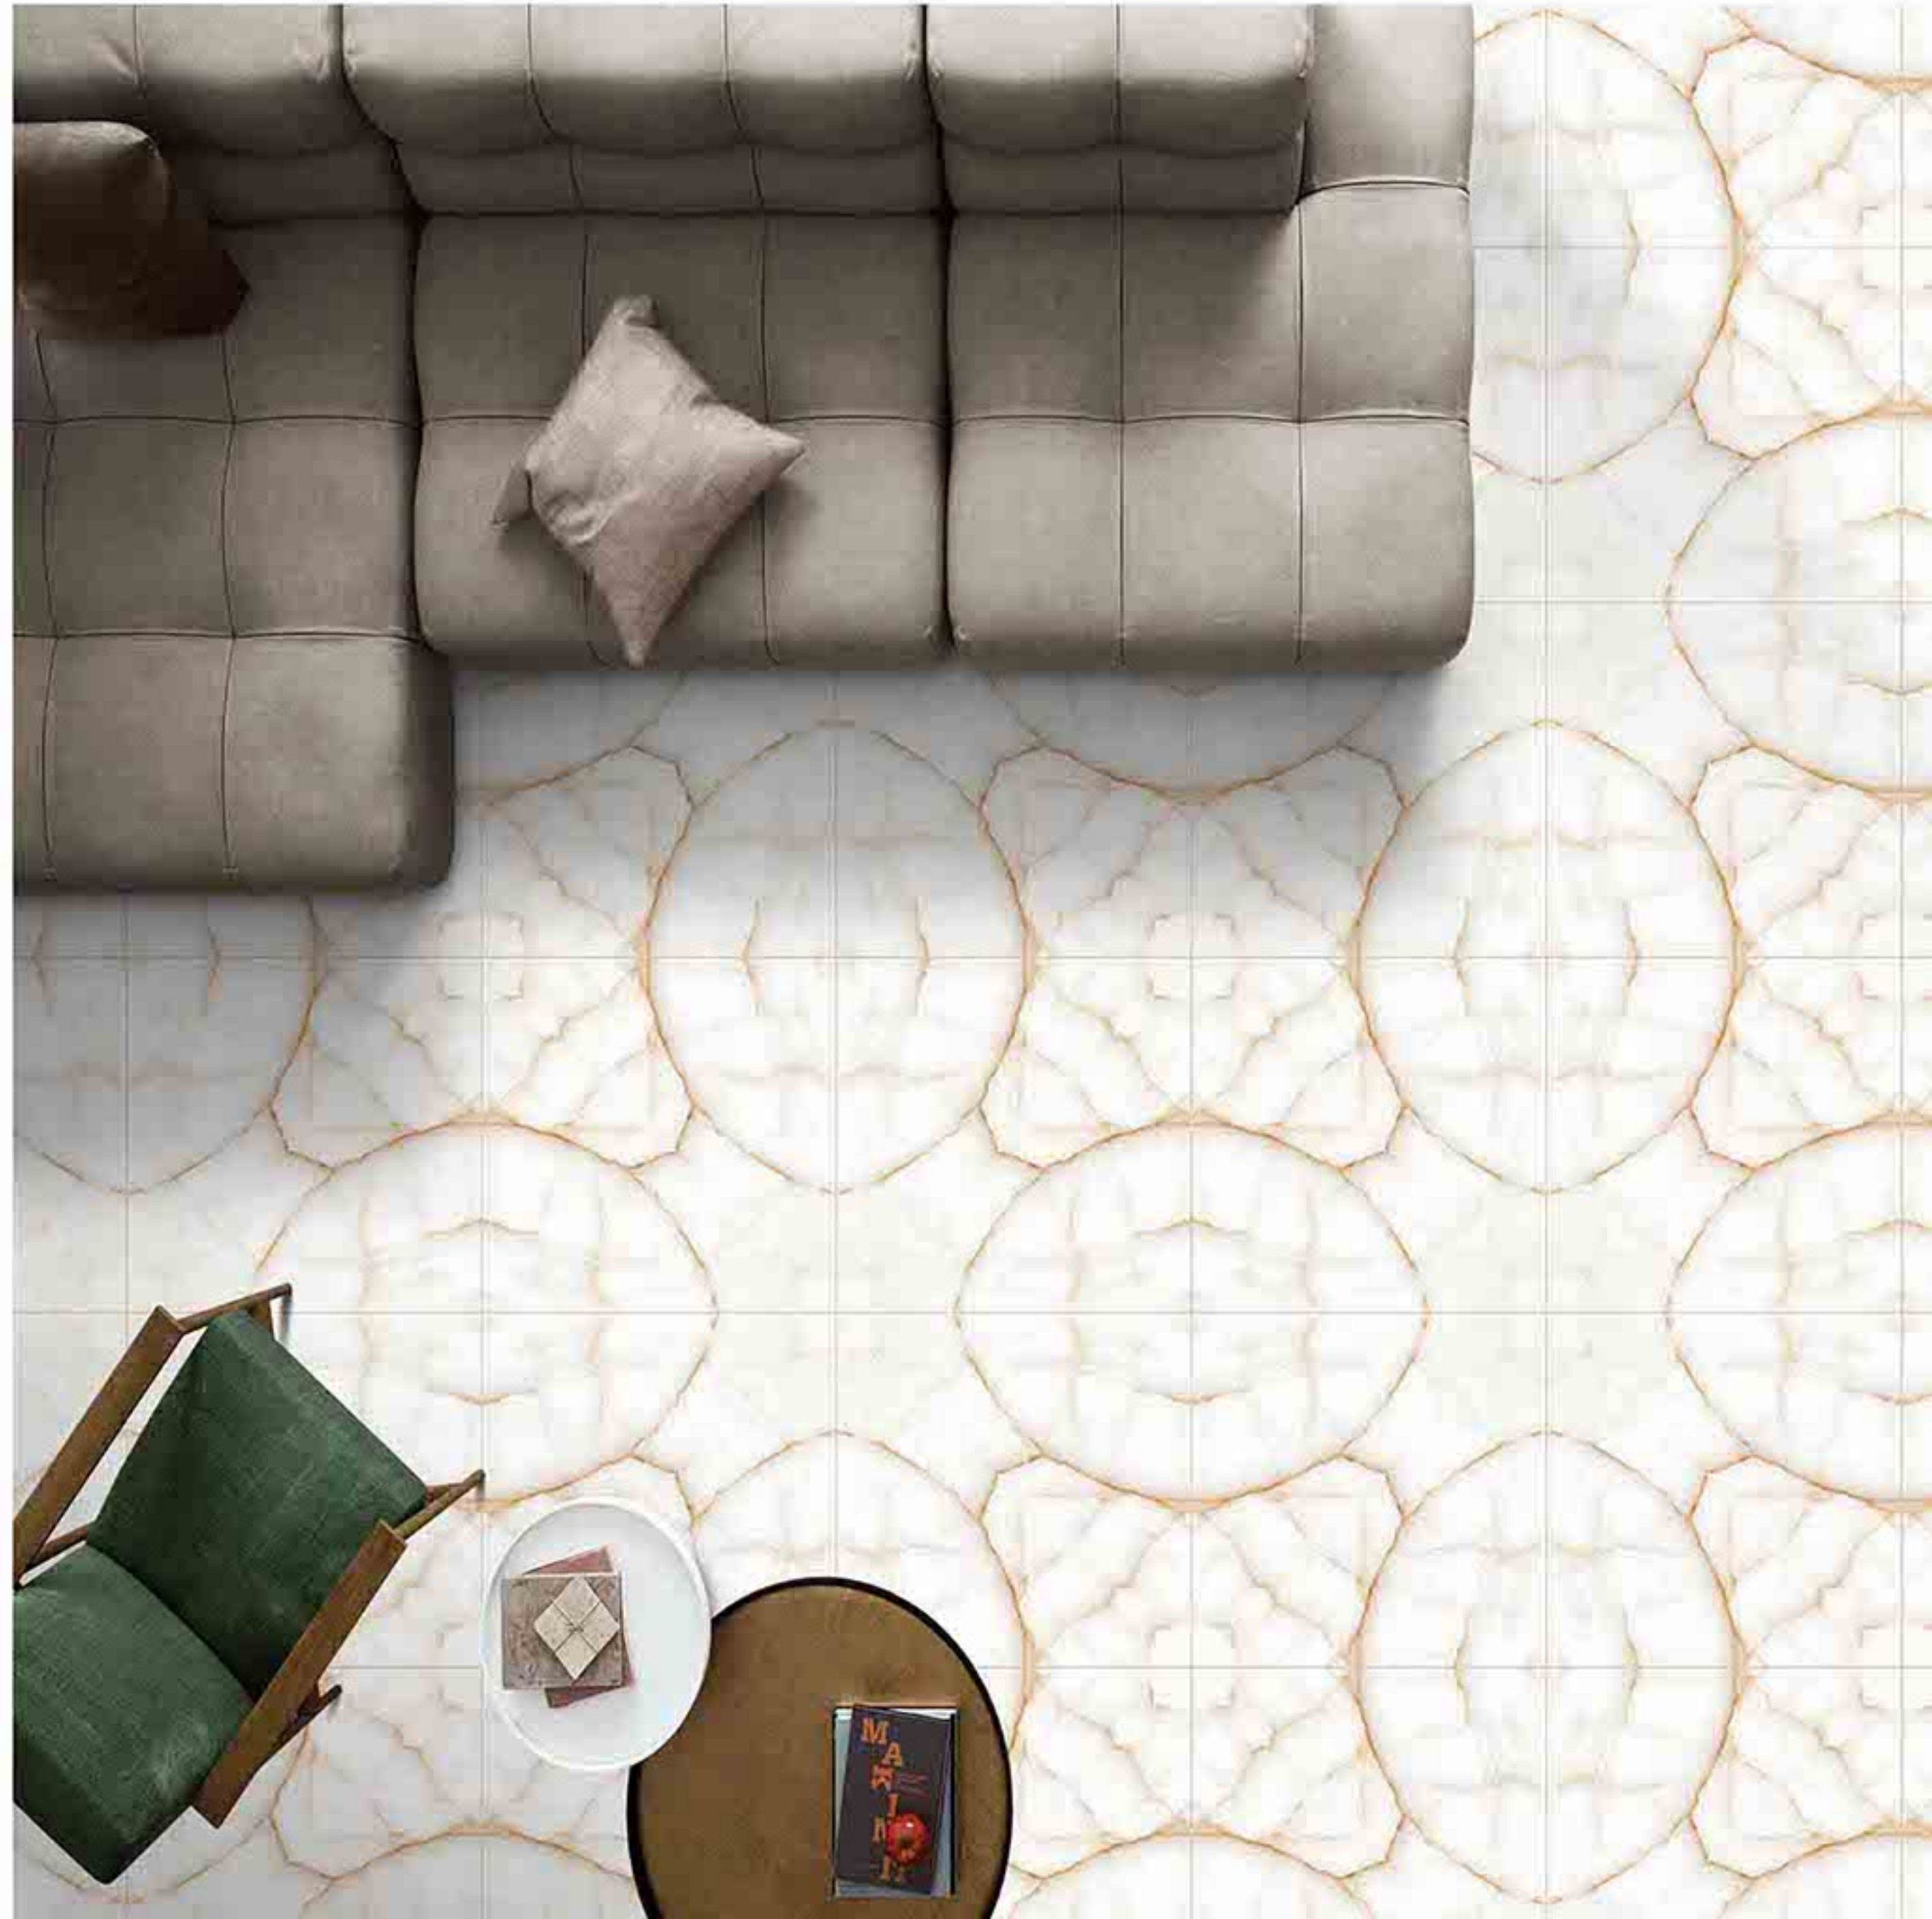

CERAMIC
FLOOR
TILE

60x
60
CM

BOOKMATCH
COLLECTION

8011

Low Water
Absorption

Frost
Resistant

Chemical
Resistant

Stain
Resistance

Zero
Maintenance

Easy to
Clean