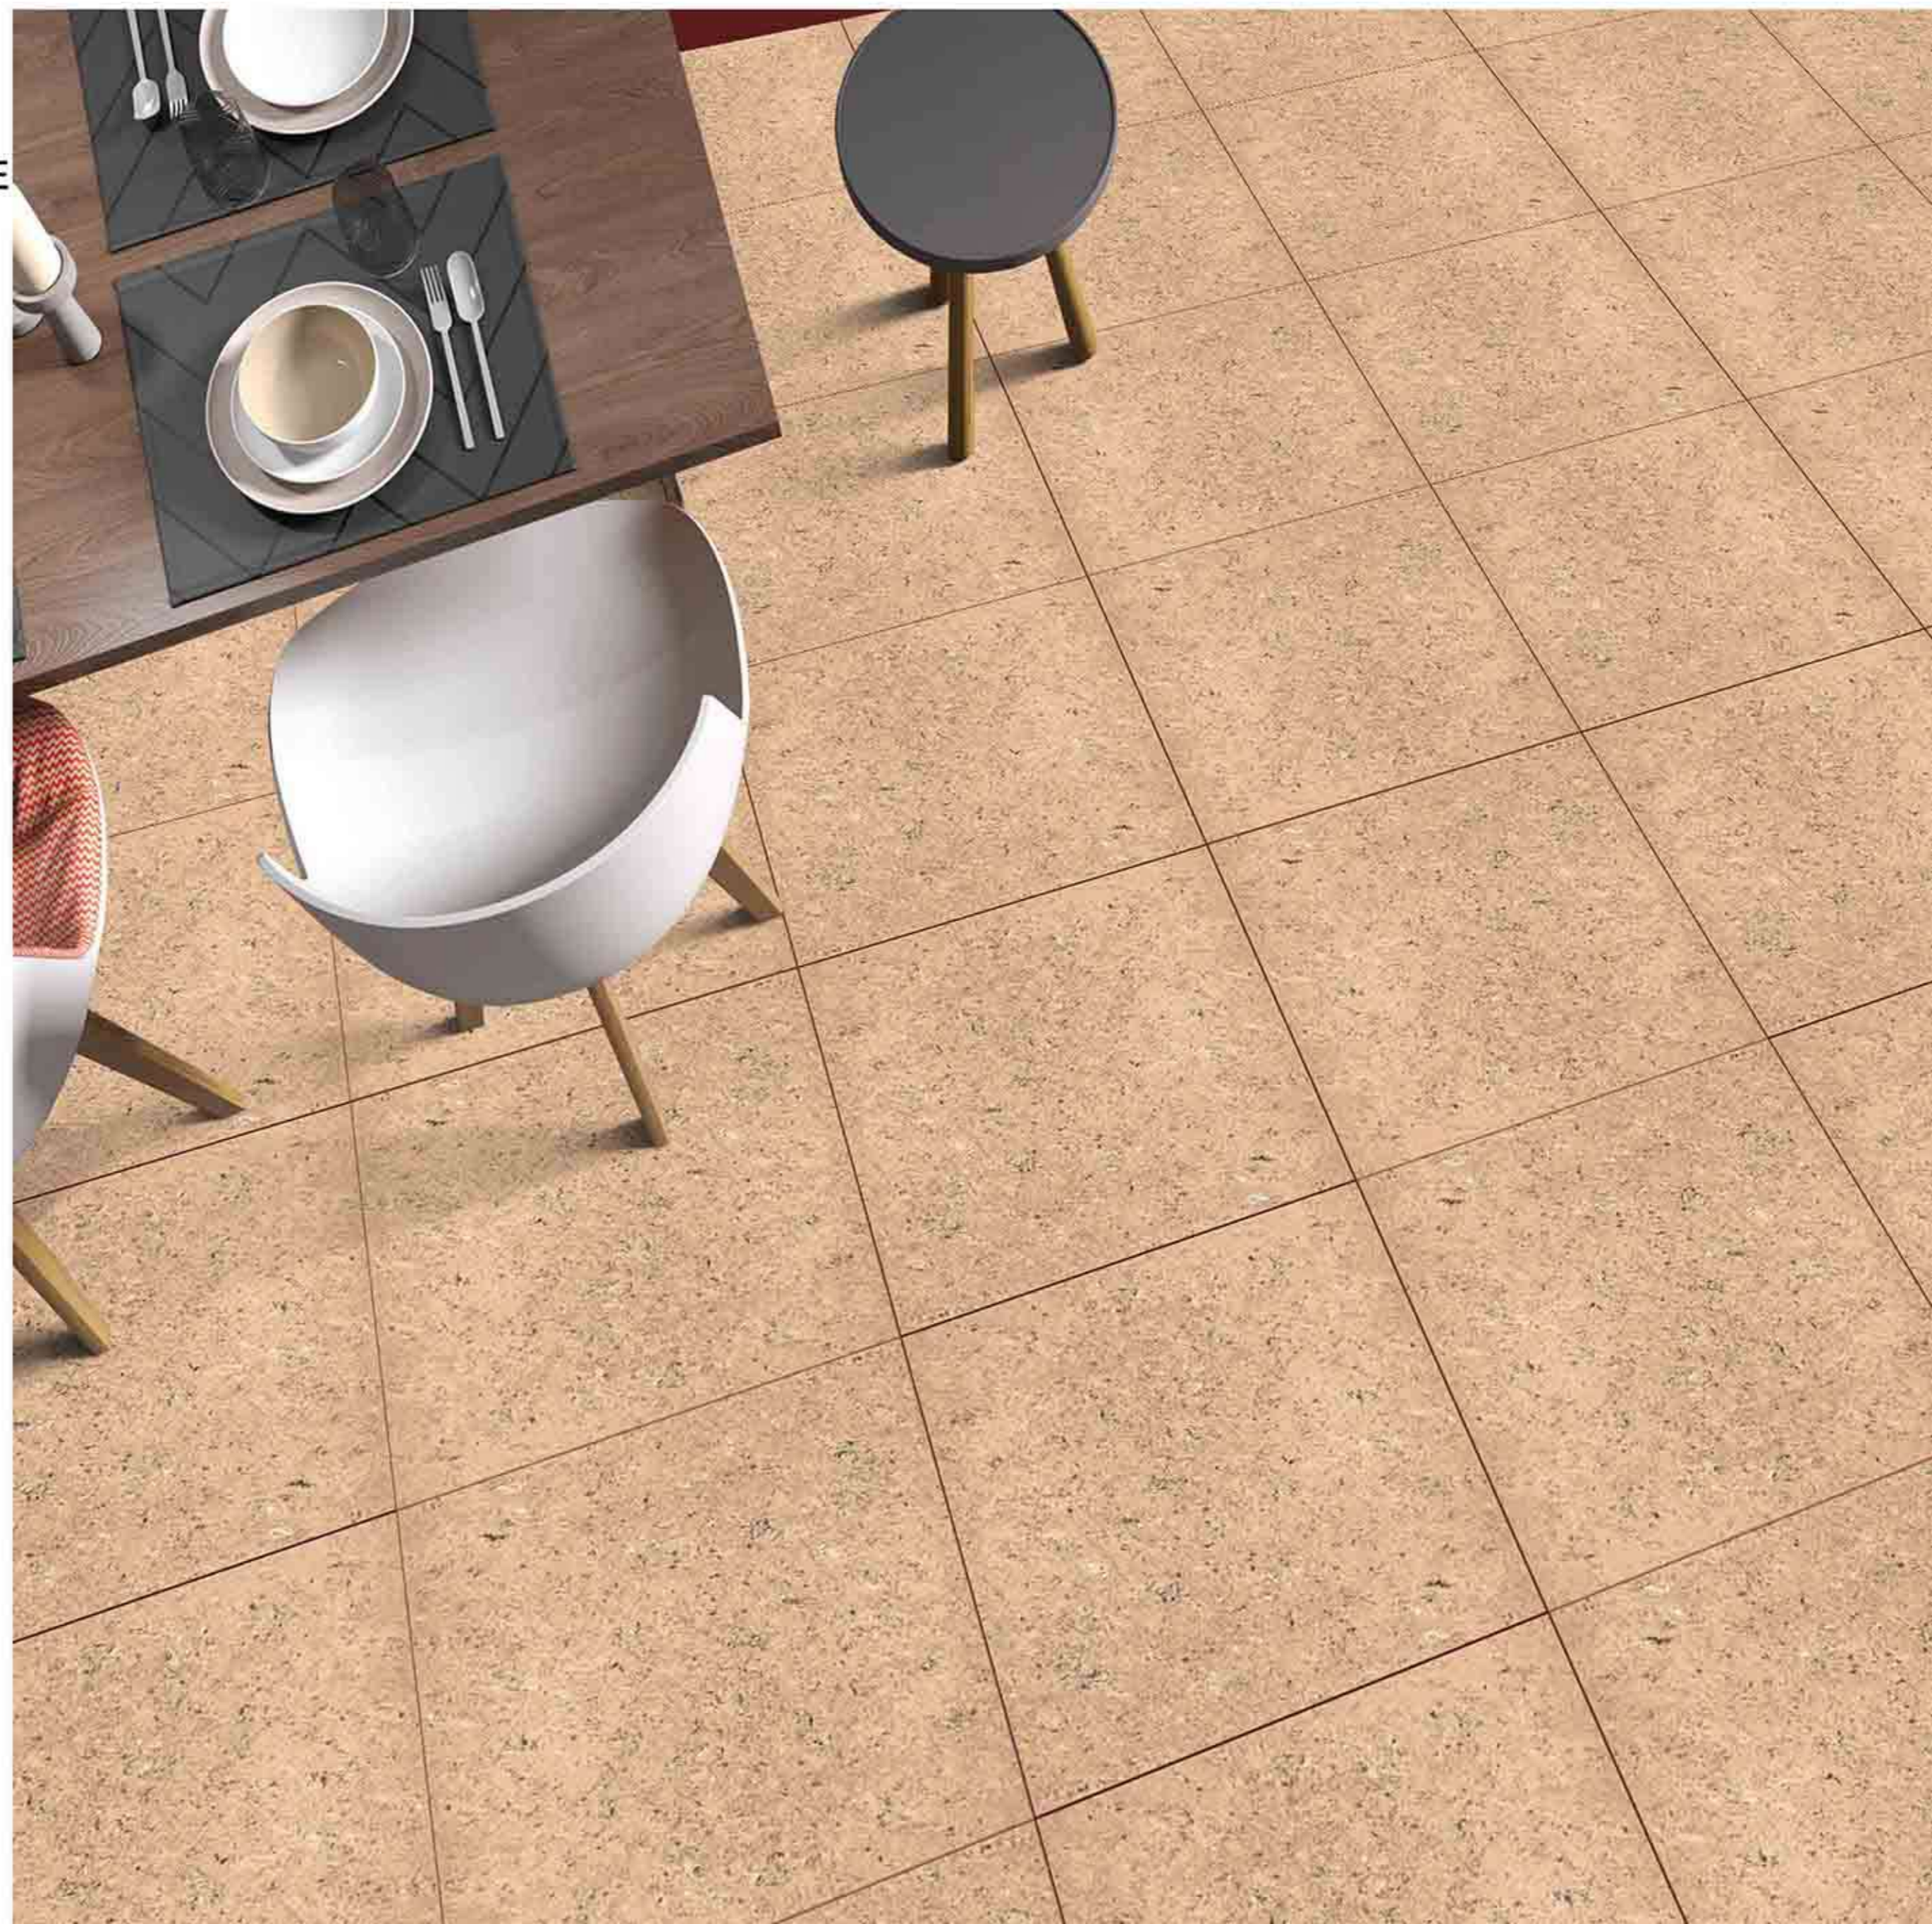

Zero  
Maintenance

Easy to  
Clean

CERAMIC  
FLOOR  
TILE

60x  
60  
CM

DOUBLE CHARGE  
COLLECTION

**6003**

Low Water  
Absorption

Frost  
Resistant