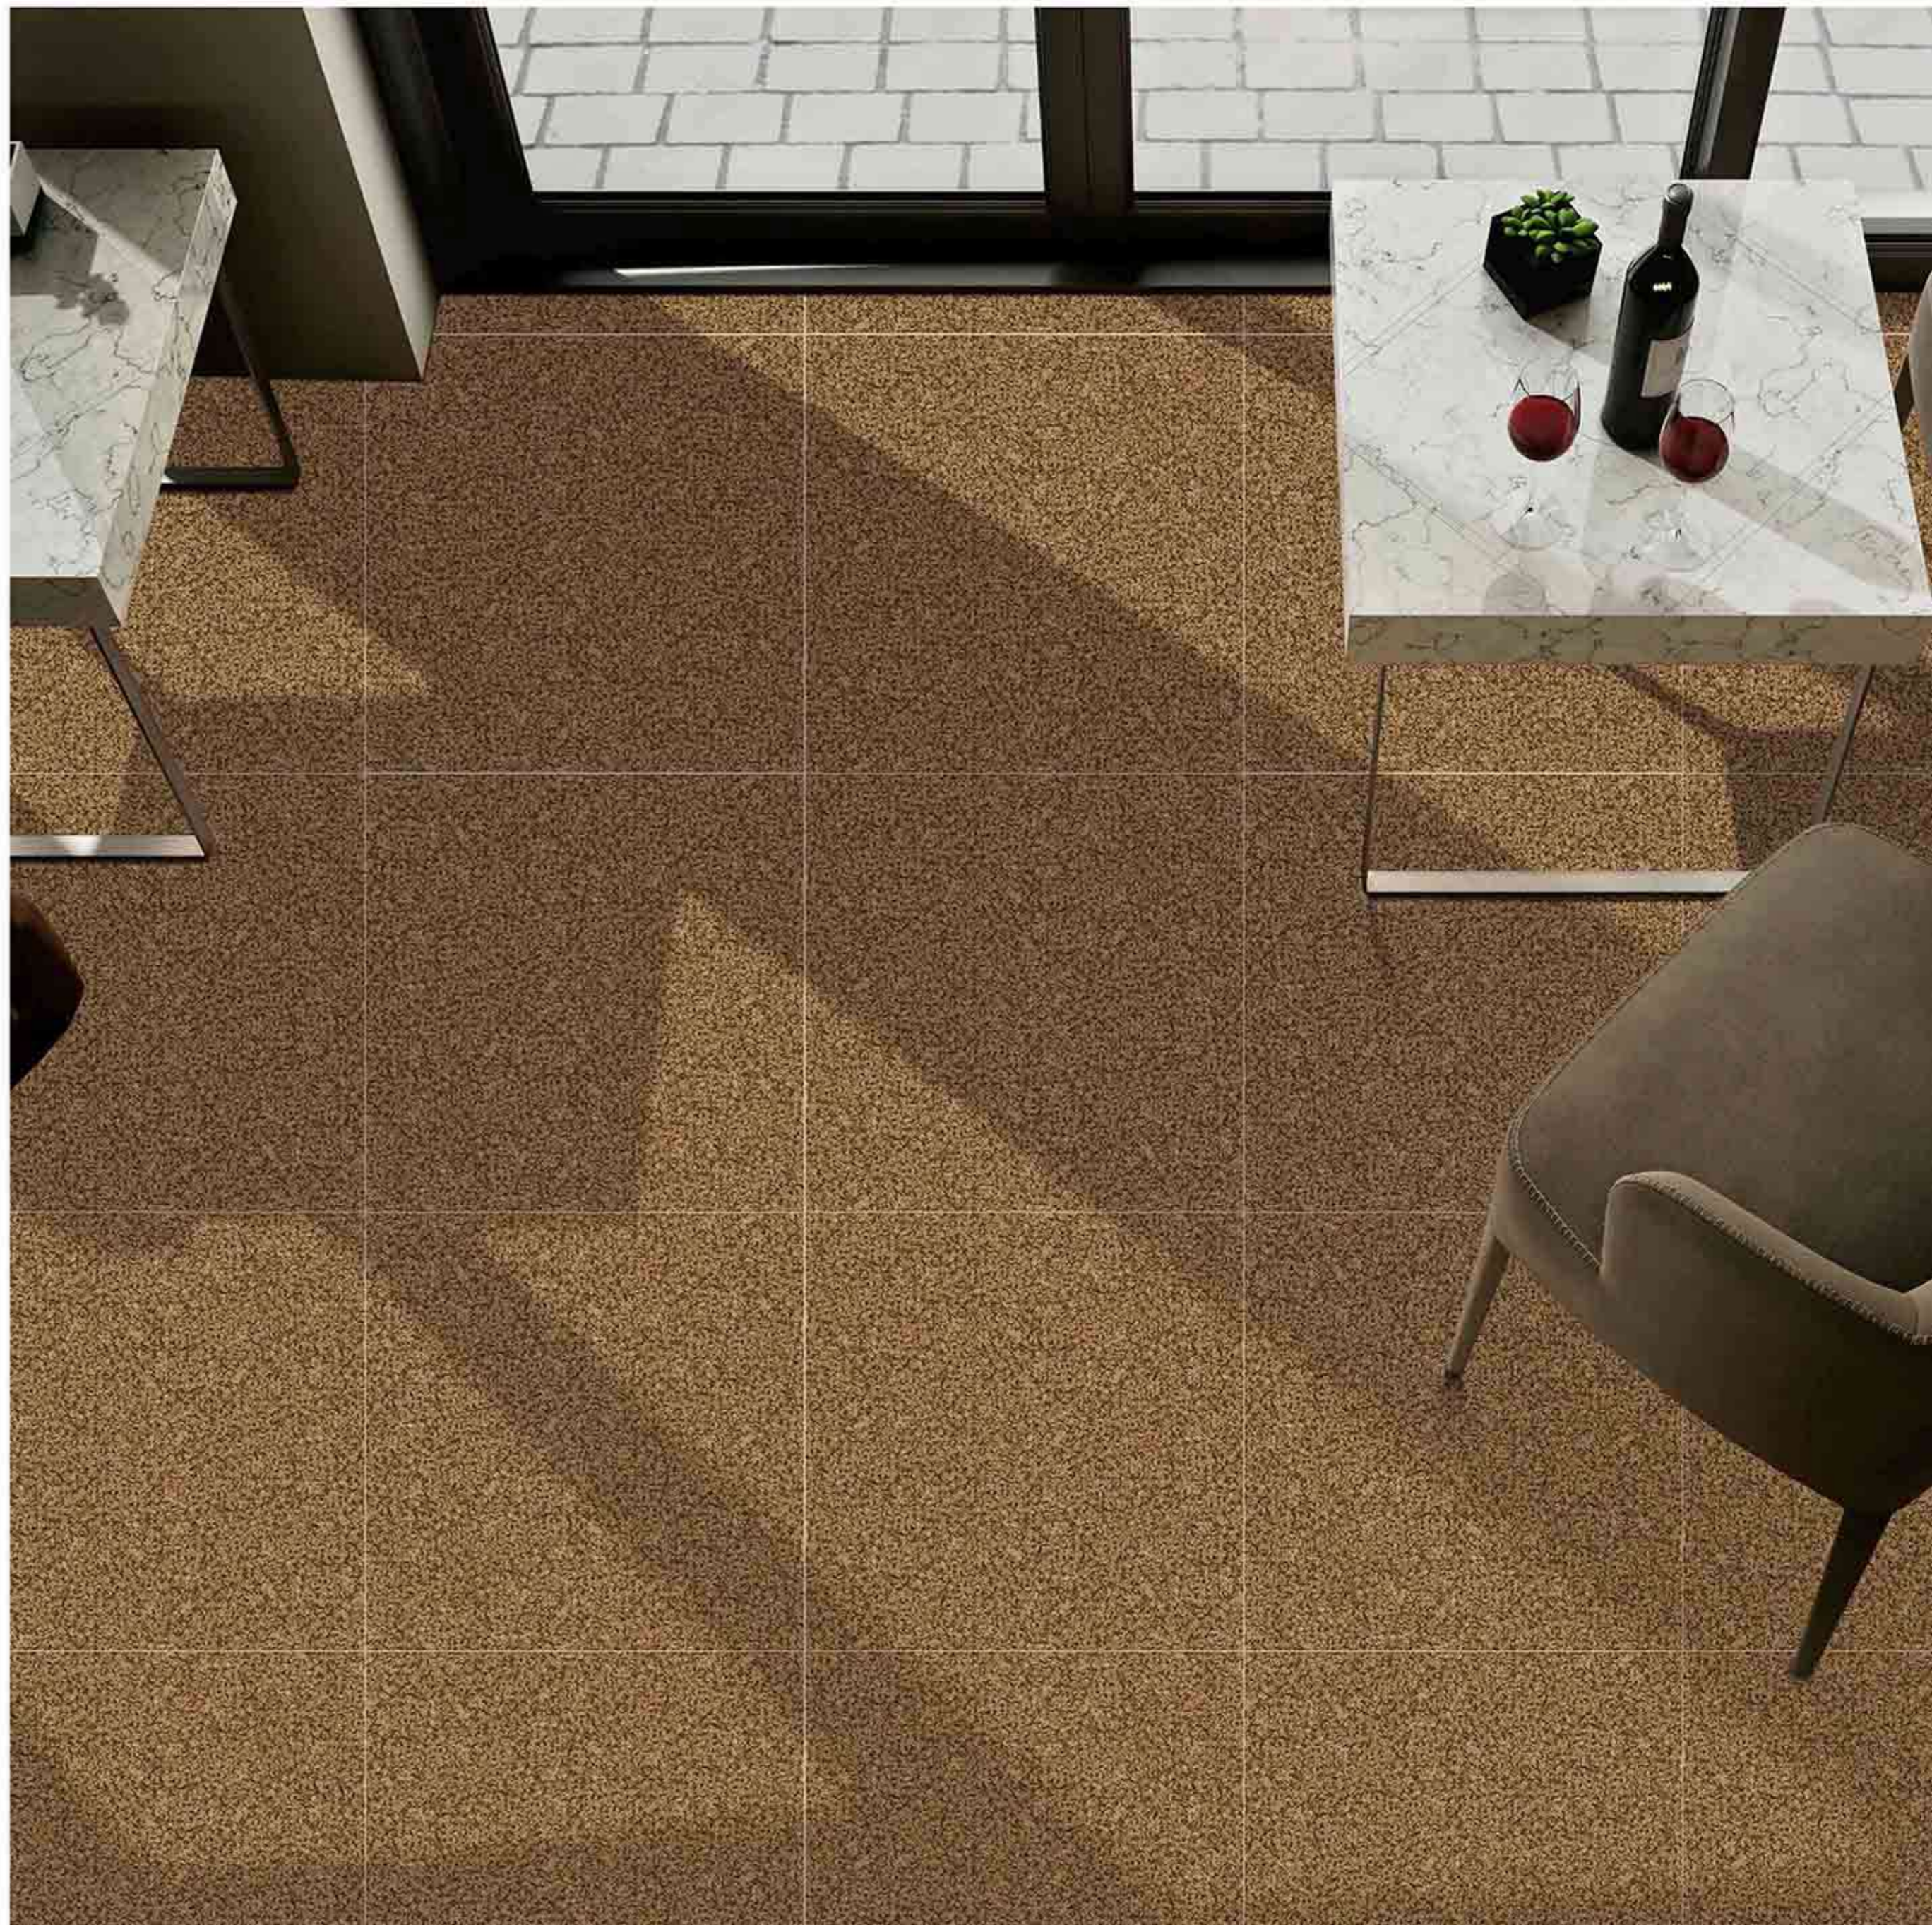

Zero  
Maintenance

Easy to  
Clean

CERAMIC  
FLOOR  
TILE

60x  
60  
CM

COLLECTION

**6031**

Low Water  
Absorption

Frost  
Resistant