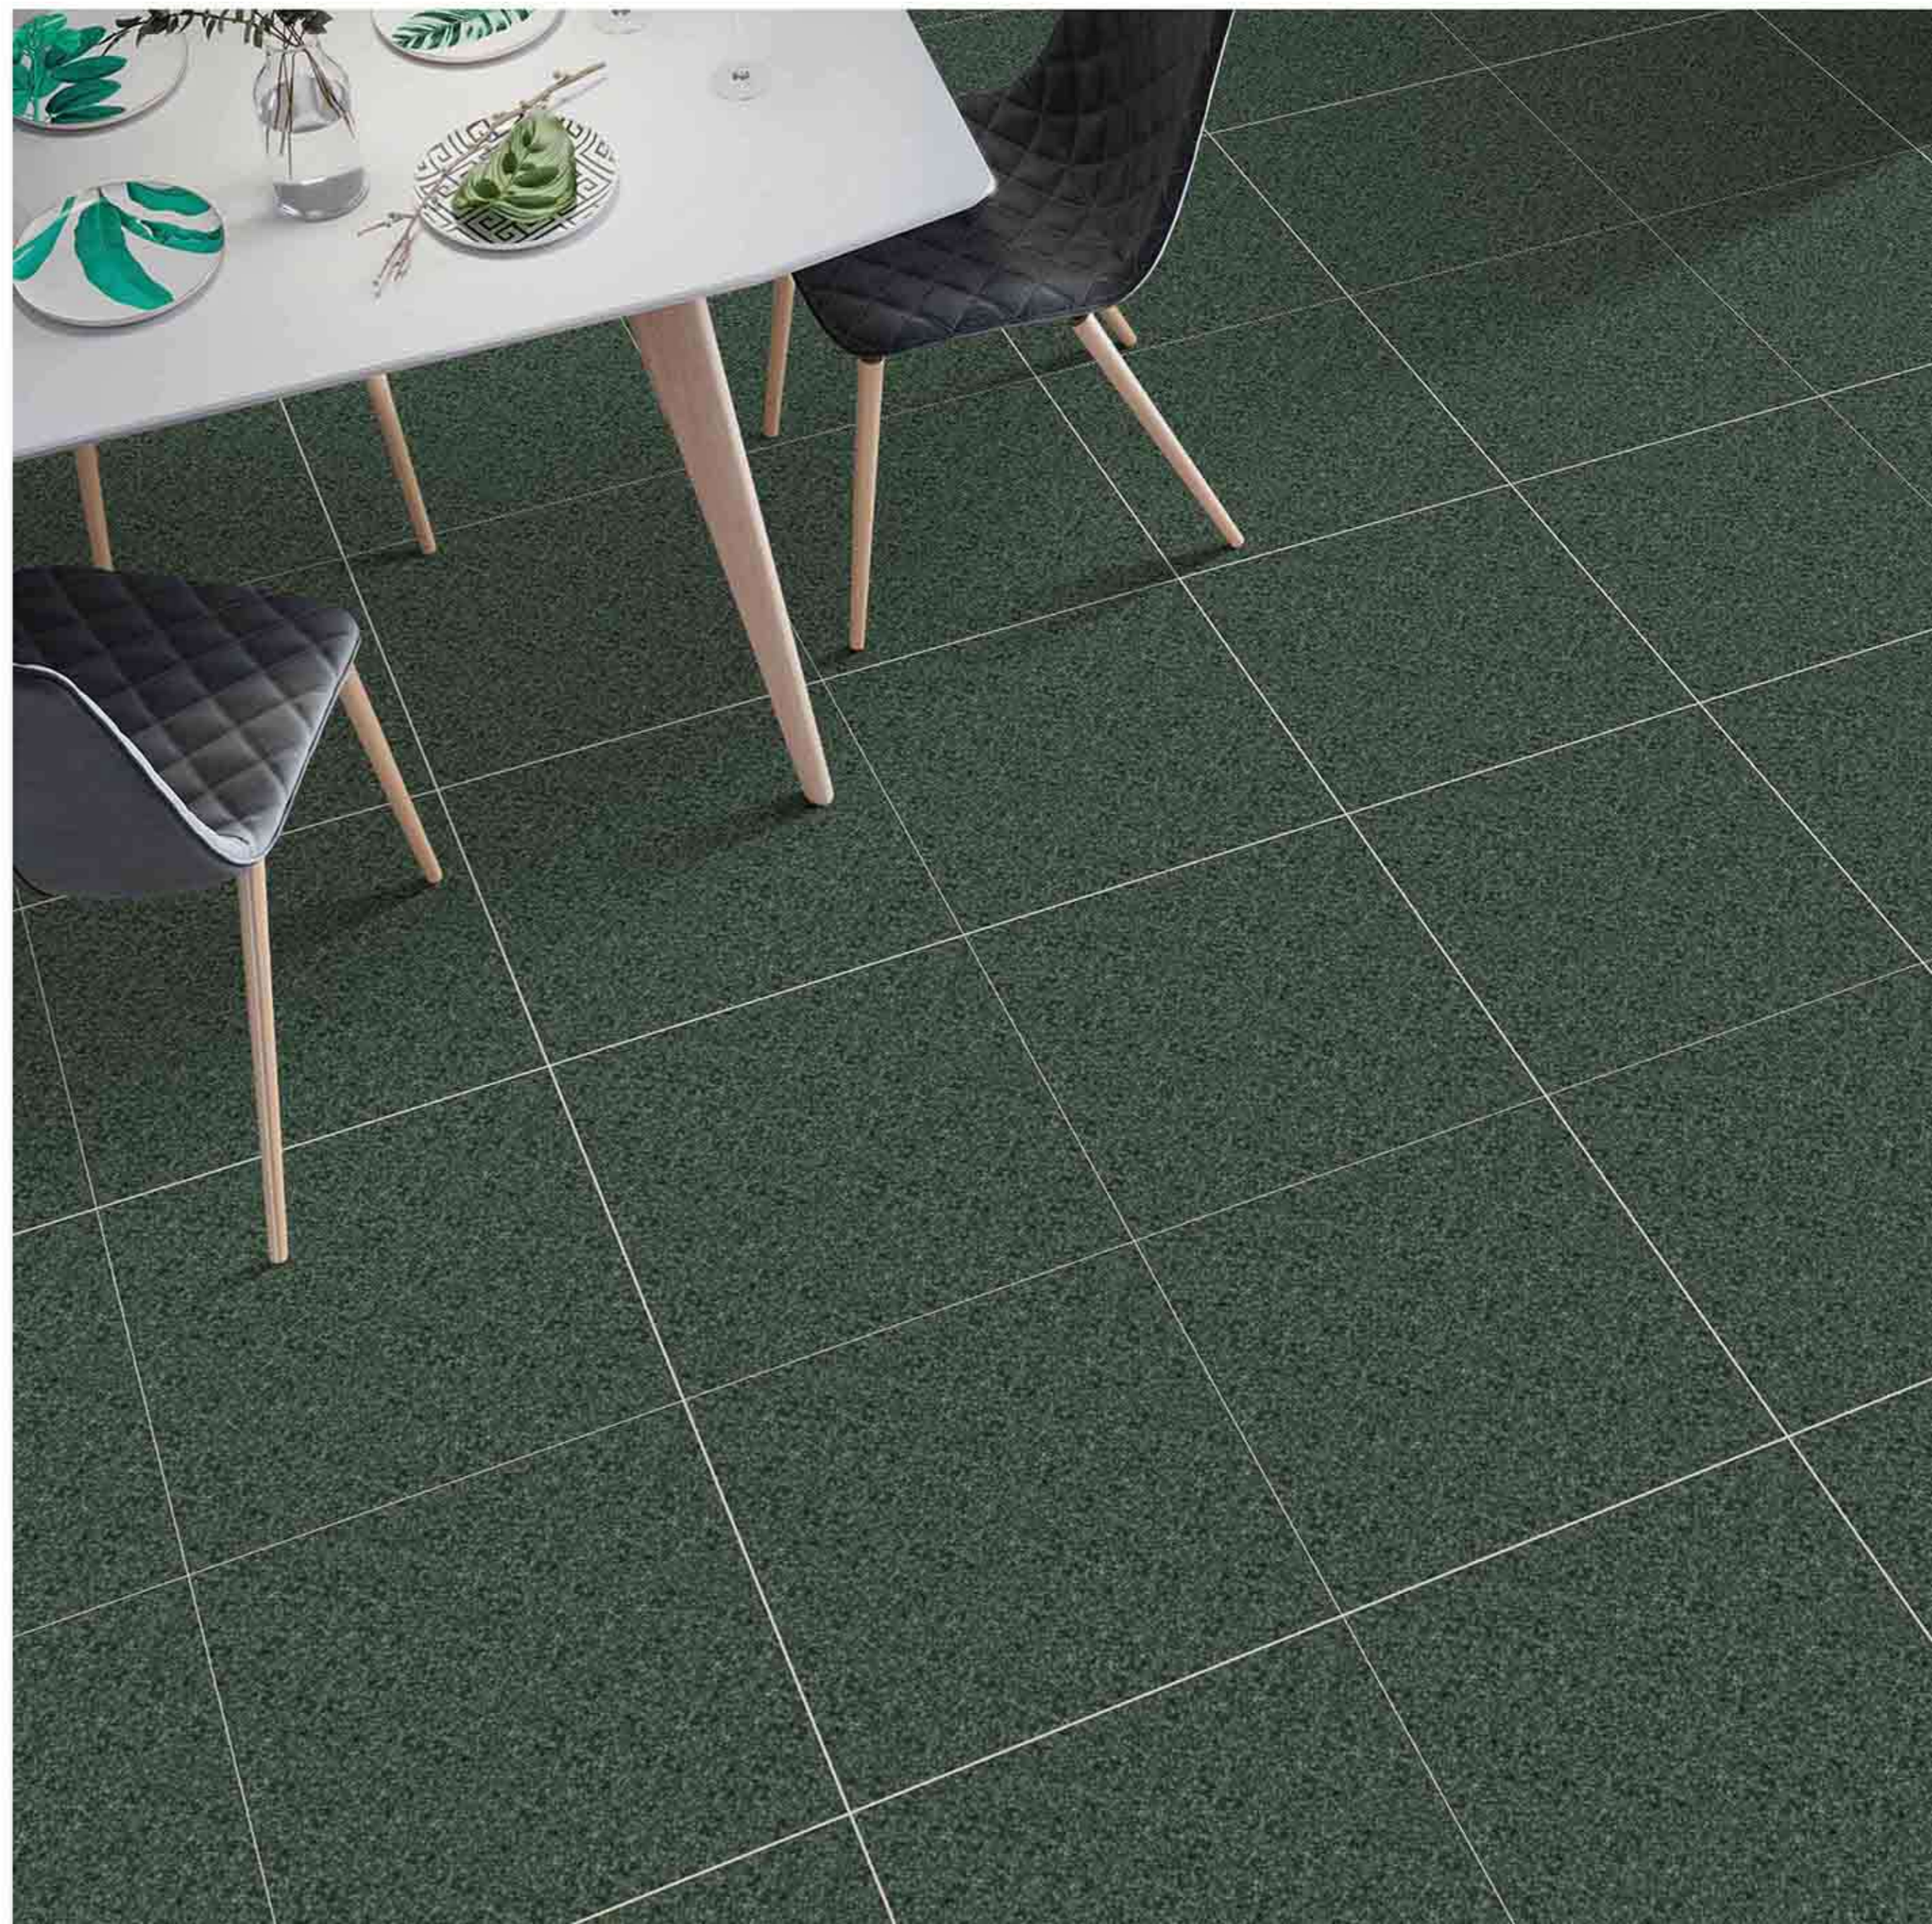

Zero  
Maintenance

Easy to  
Clean

CERAMIC  
FLOOR  
TILE

60x  
60  
CM

COLLECTION

**6035**

Low Water  
Absorption

Frost  
Resistant