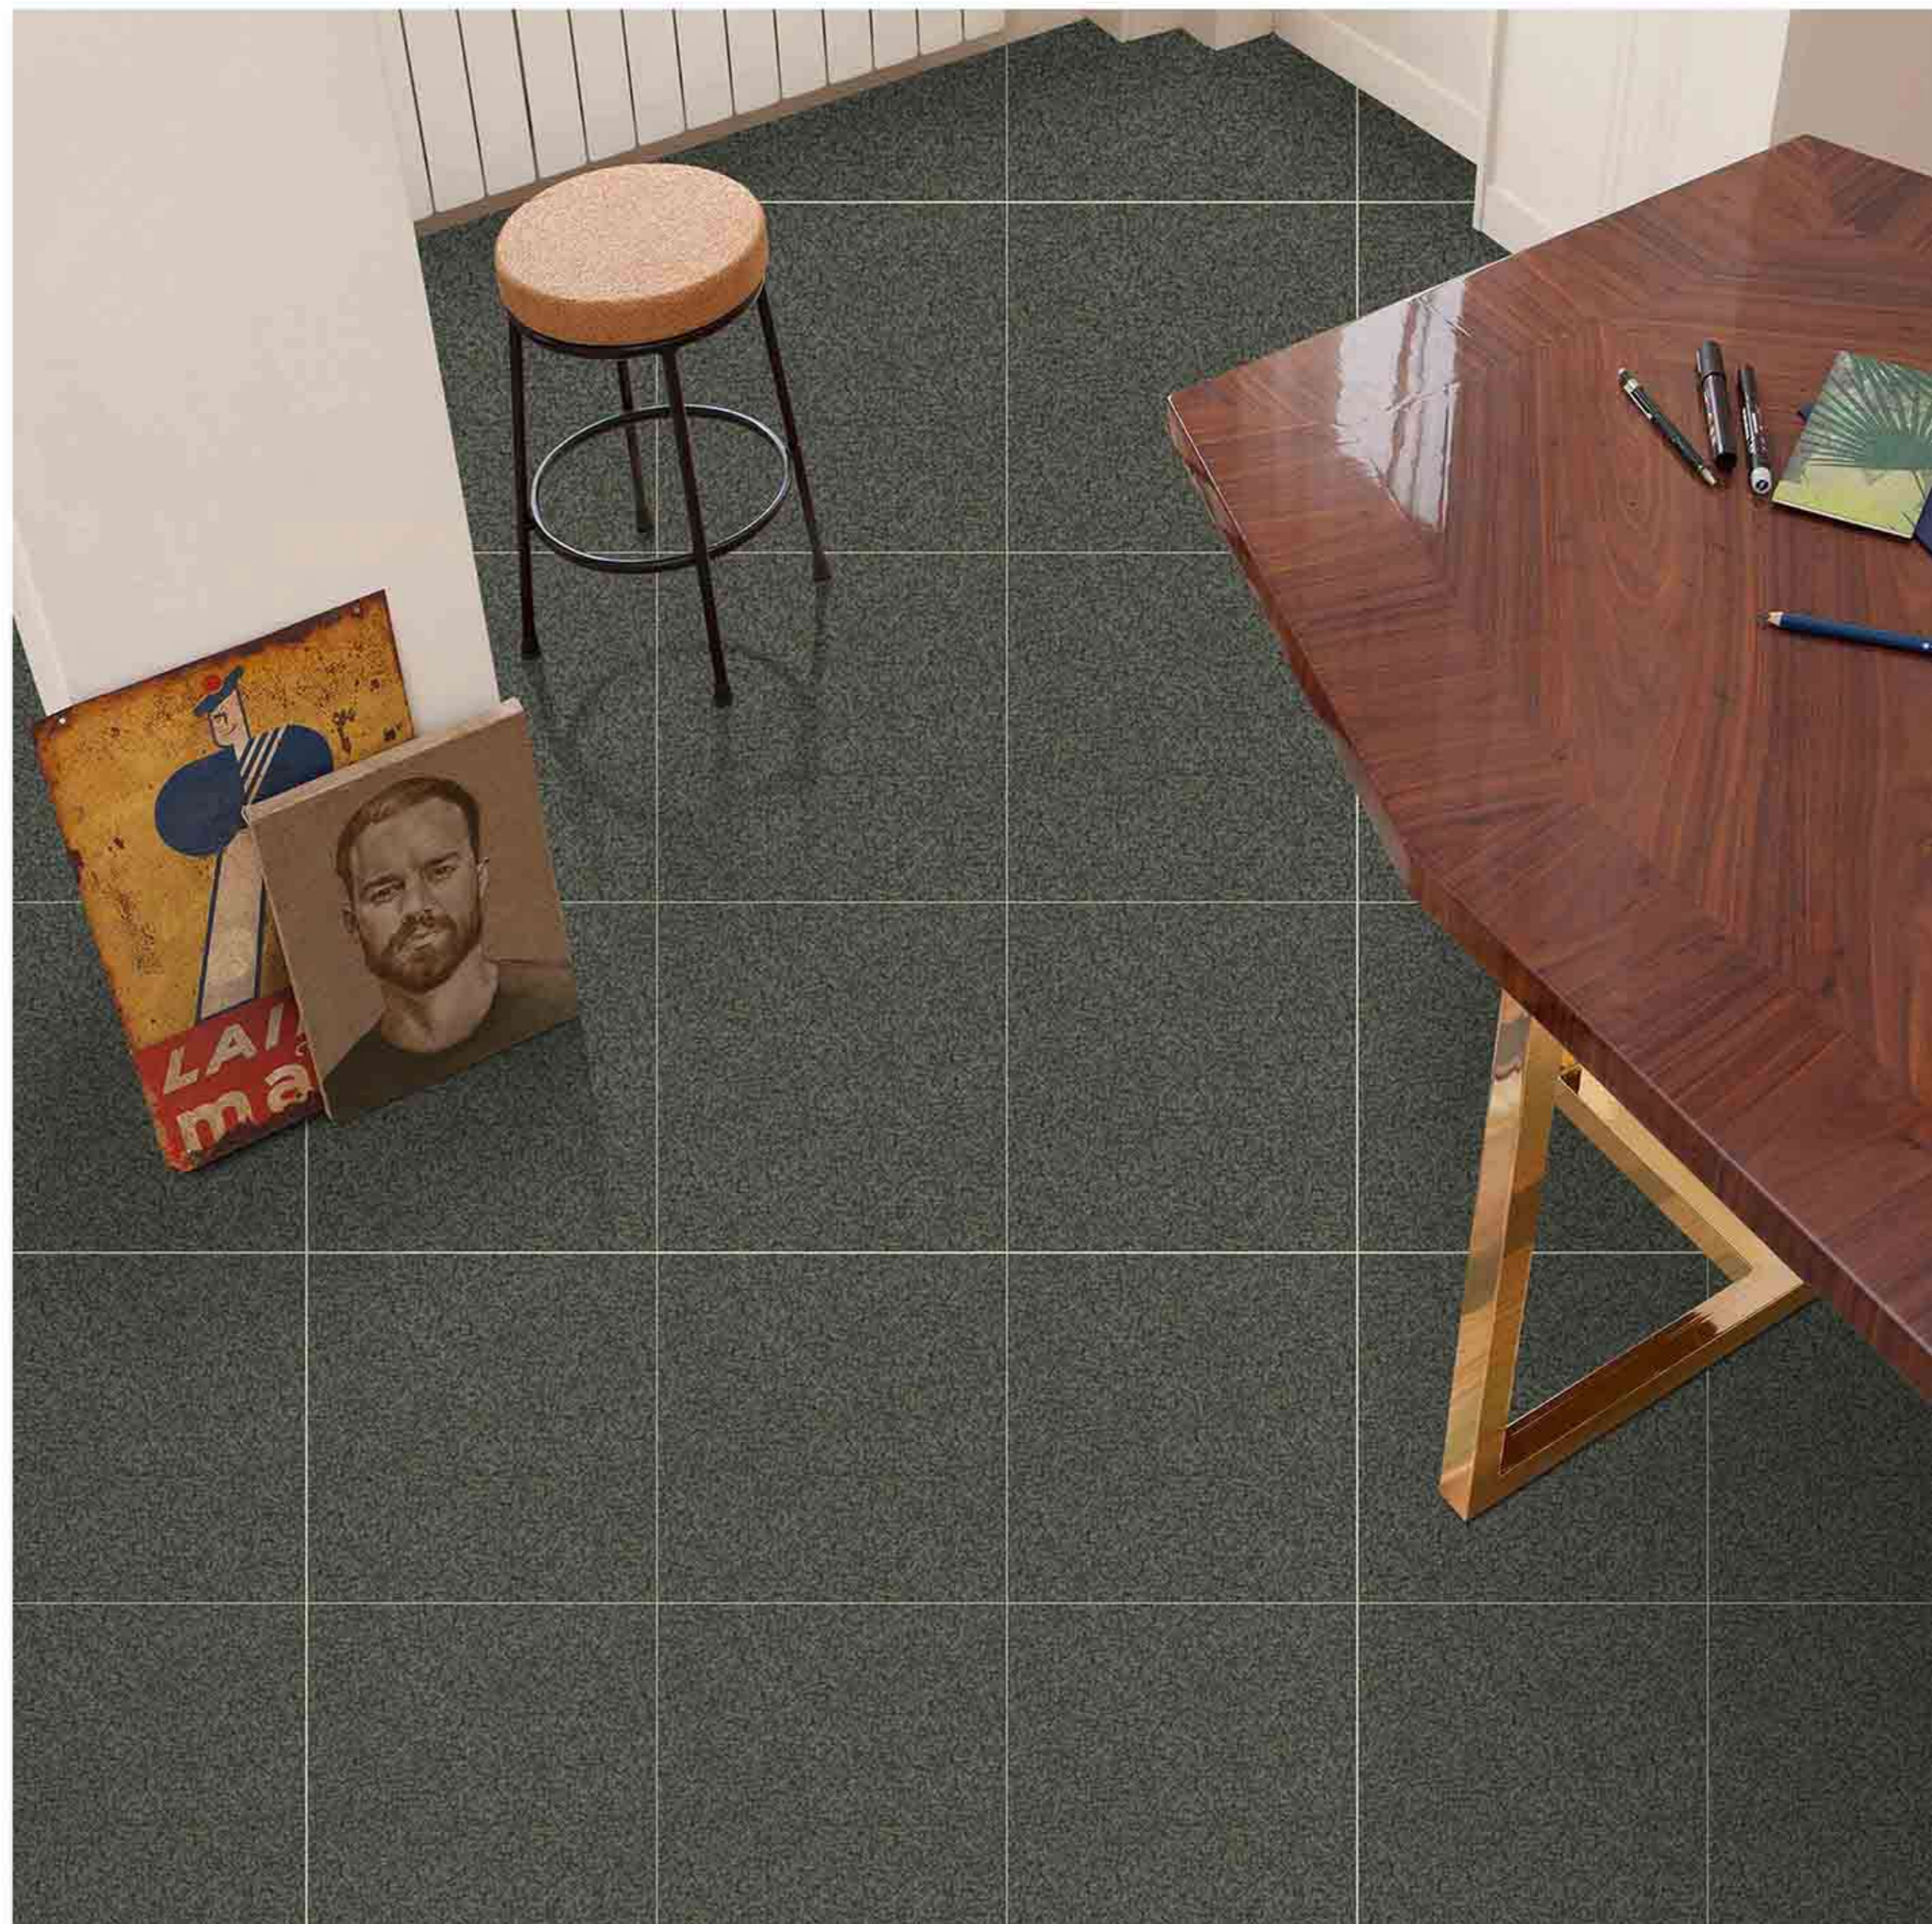

Chemical  
Resistant

Stain  
Resistance

Zero  
Maintenance

Easy to  
Clean

CERAMIC  
FLOOR  
TILE

60x  
60  
CM

COLLECTION

**6040**