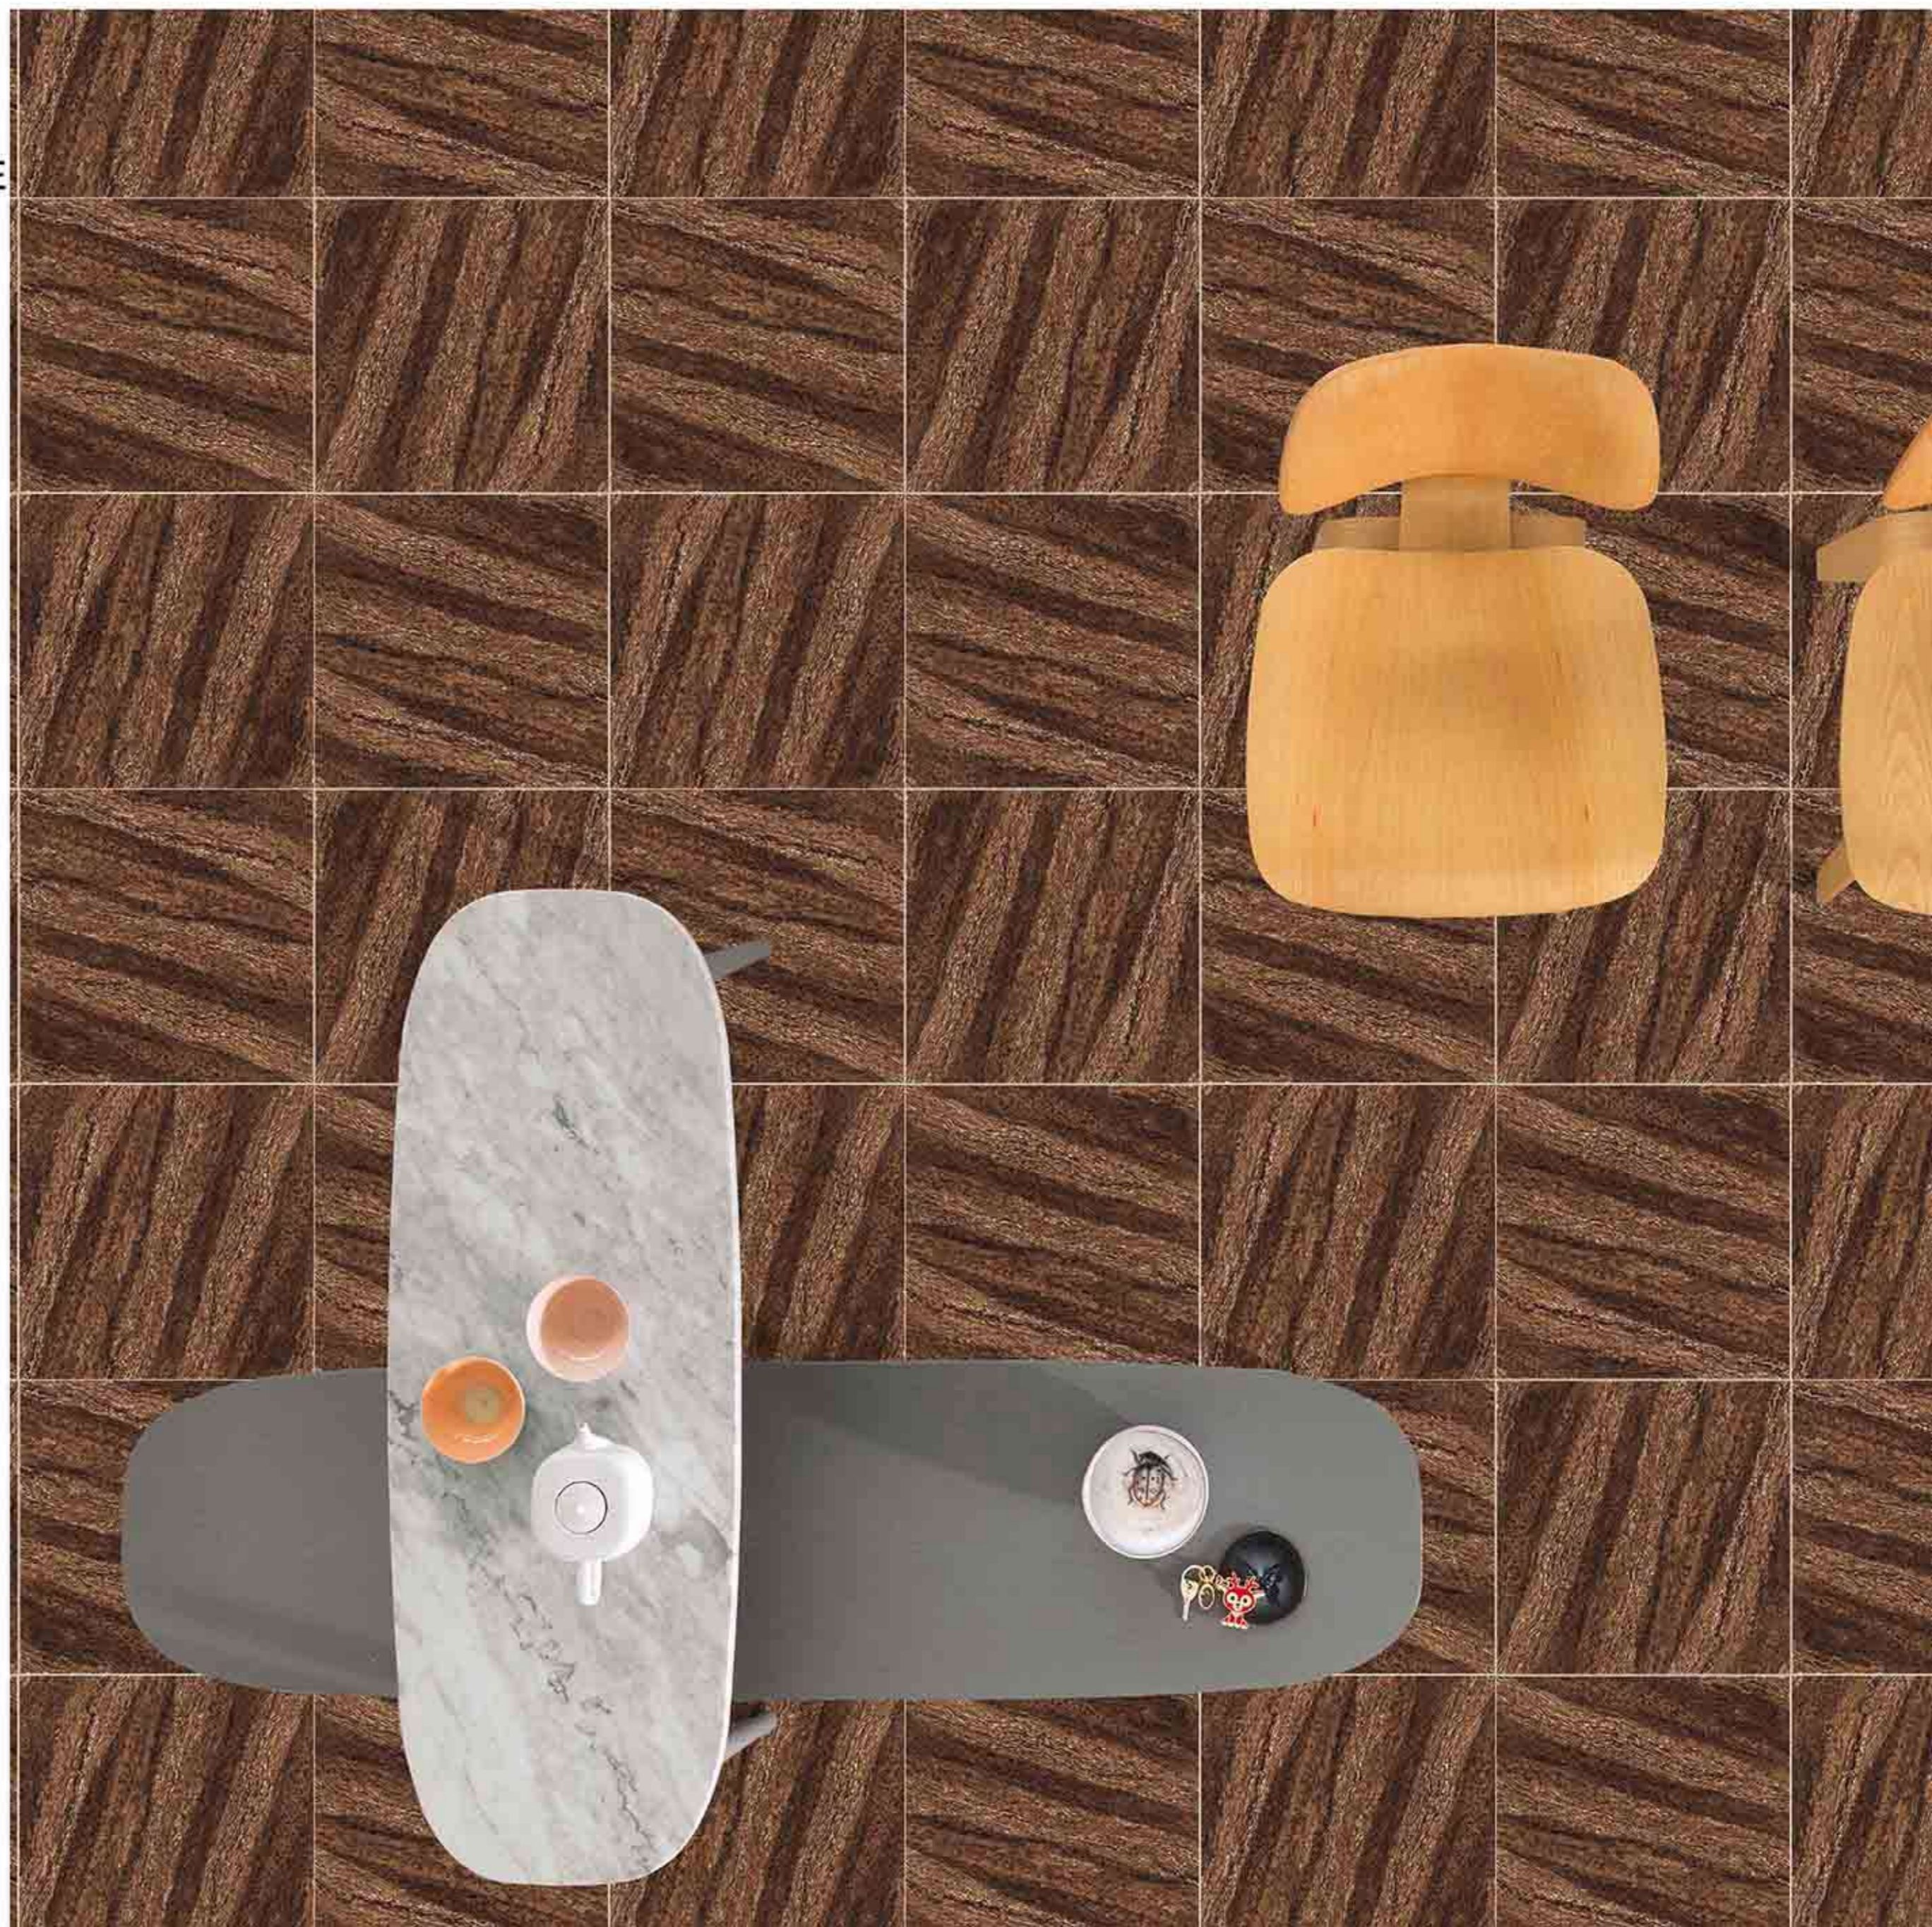

Low Water  
Absorption

Frost  
Resistant

Chemical  
Resistant

Stain  
Resistance

Zero  
Maintenance

Easy to  
Clean

CERAMIC  
FLOOR  
TILE

60x  
60  
CM