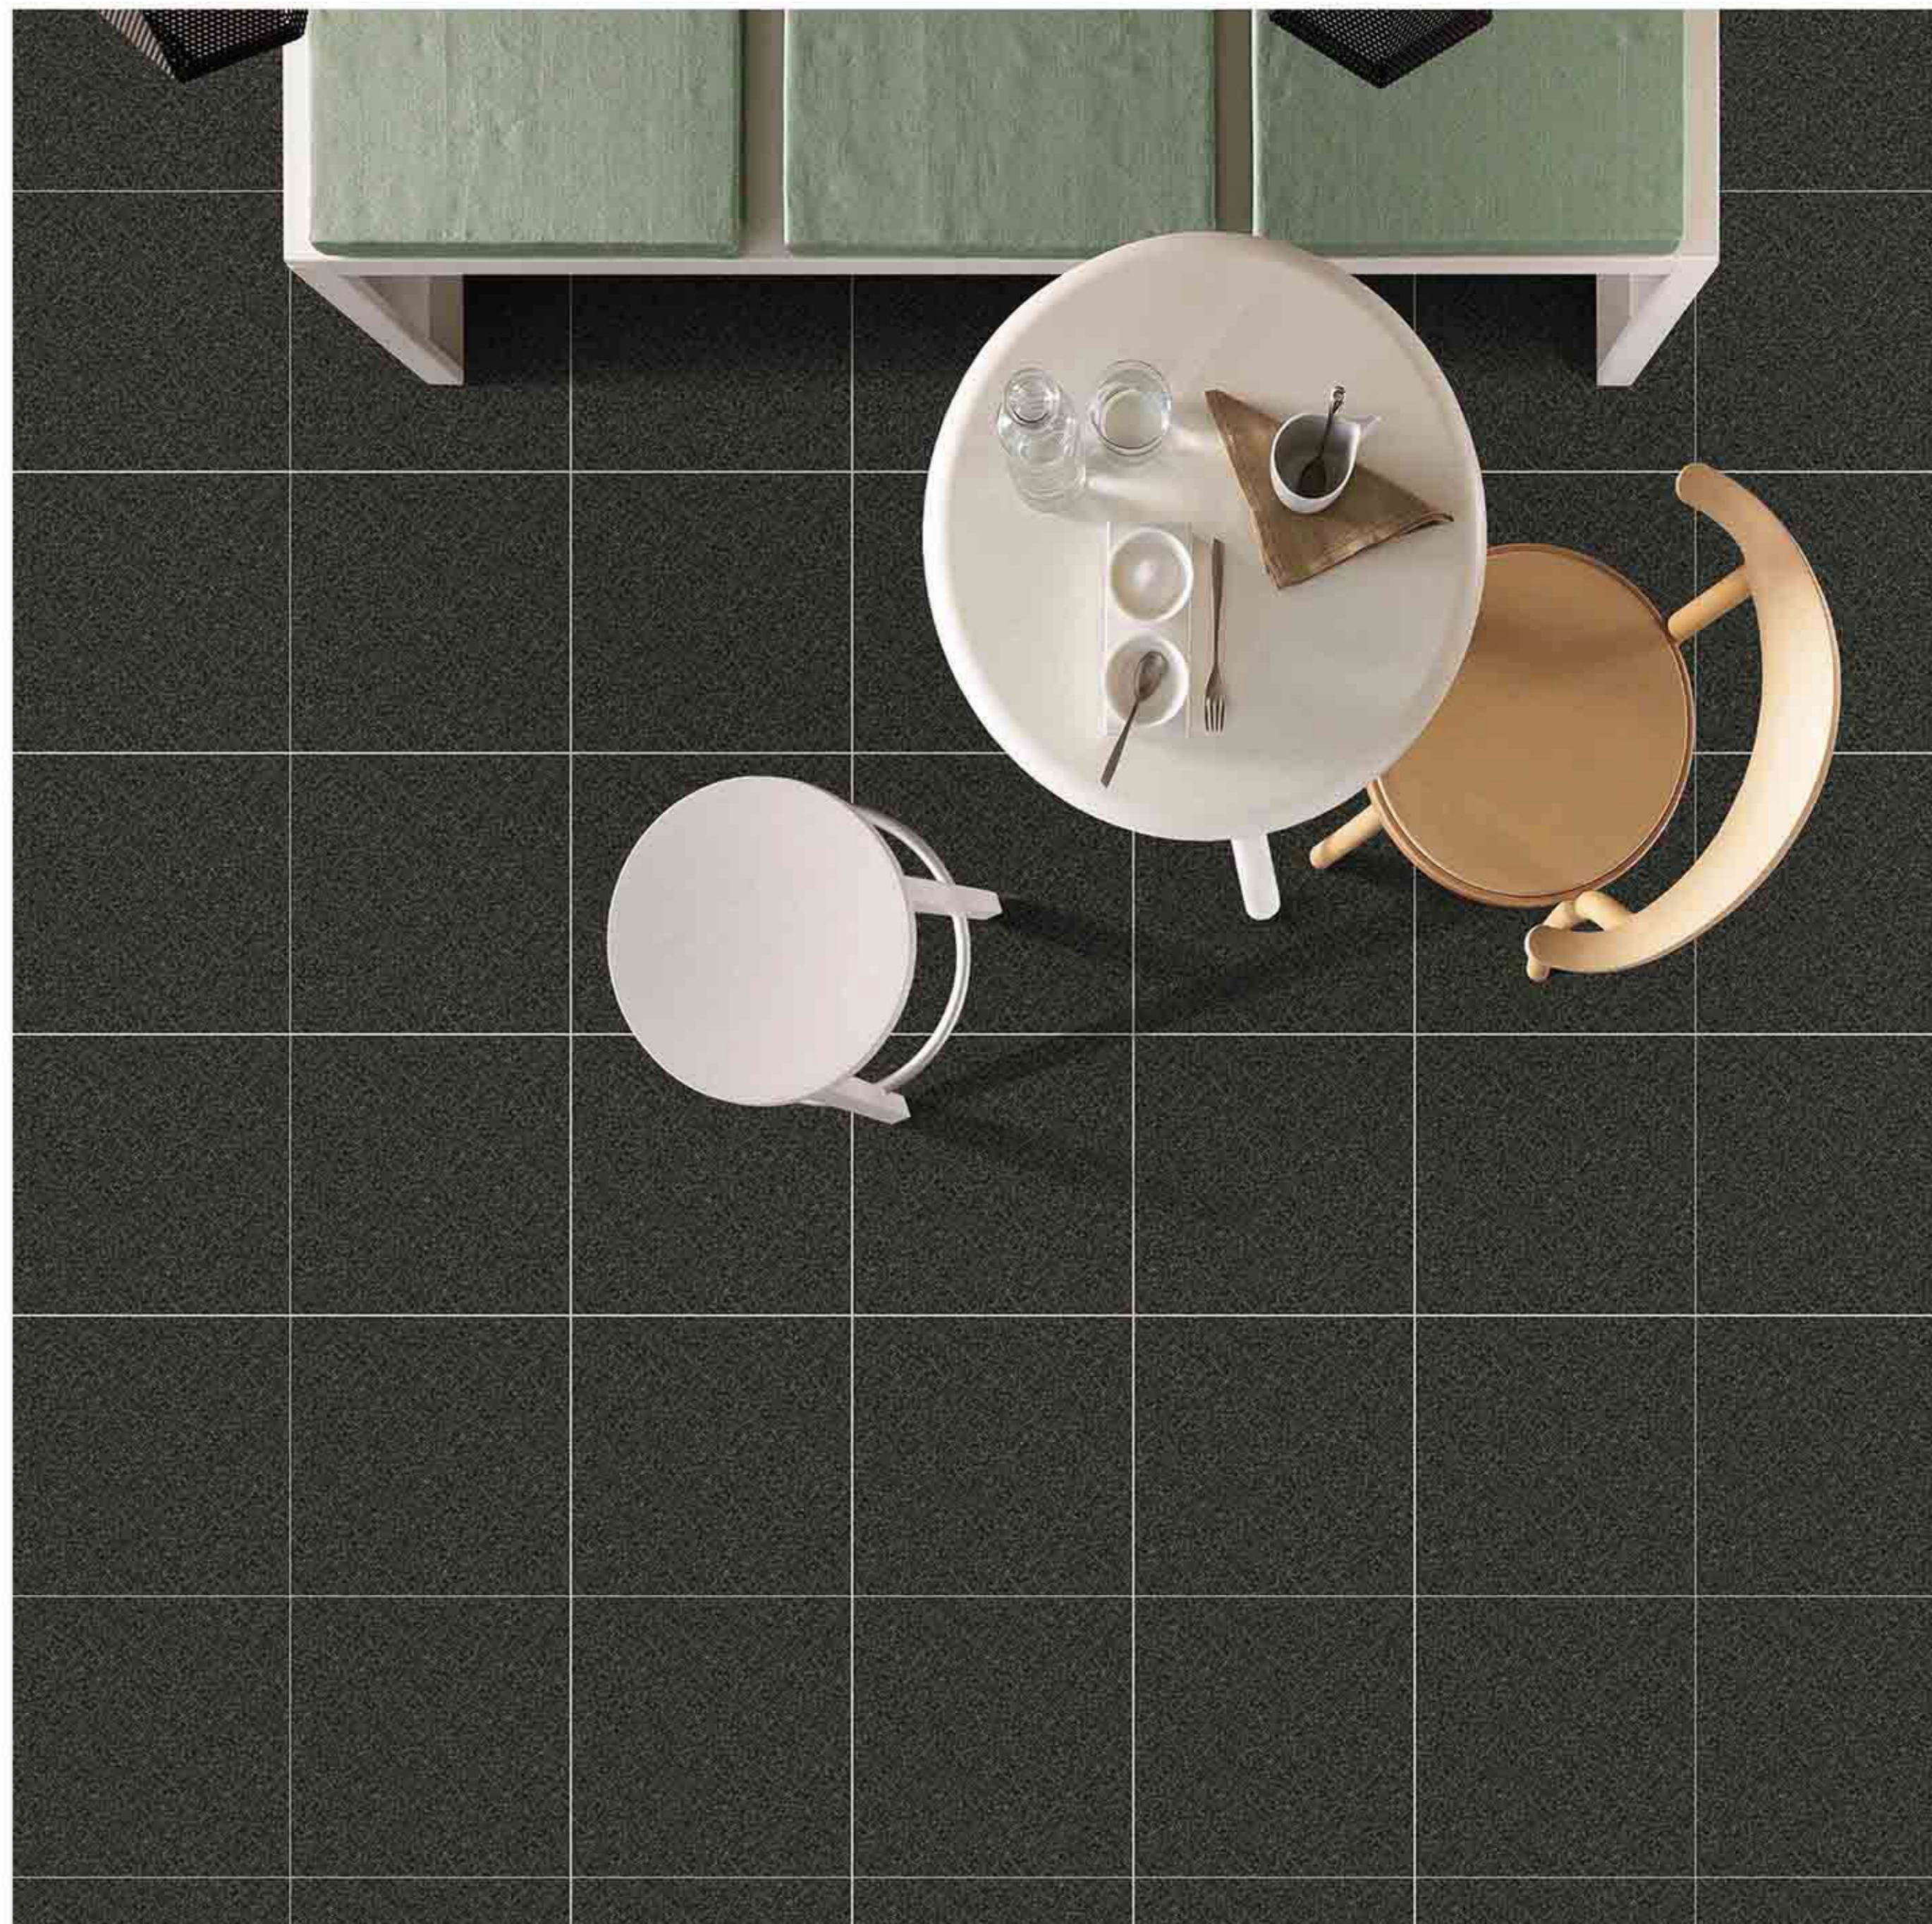

Zero  
Maintenance

Easy to  
Clean

CERAMIC  
FLOOR  
TILE

60x  
60  
CM

COLLECTION

**6035**

Low Water  
Absorption

Frost  
Resistant