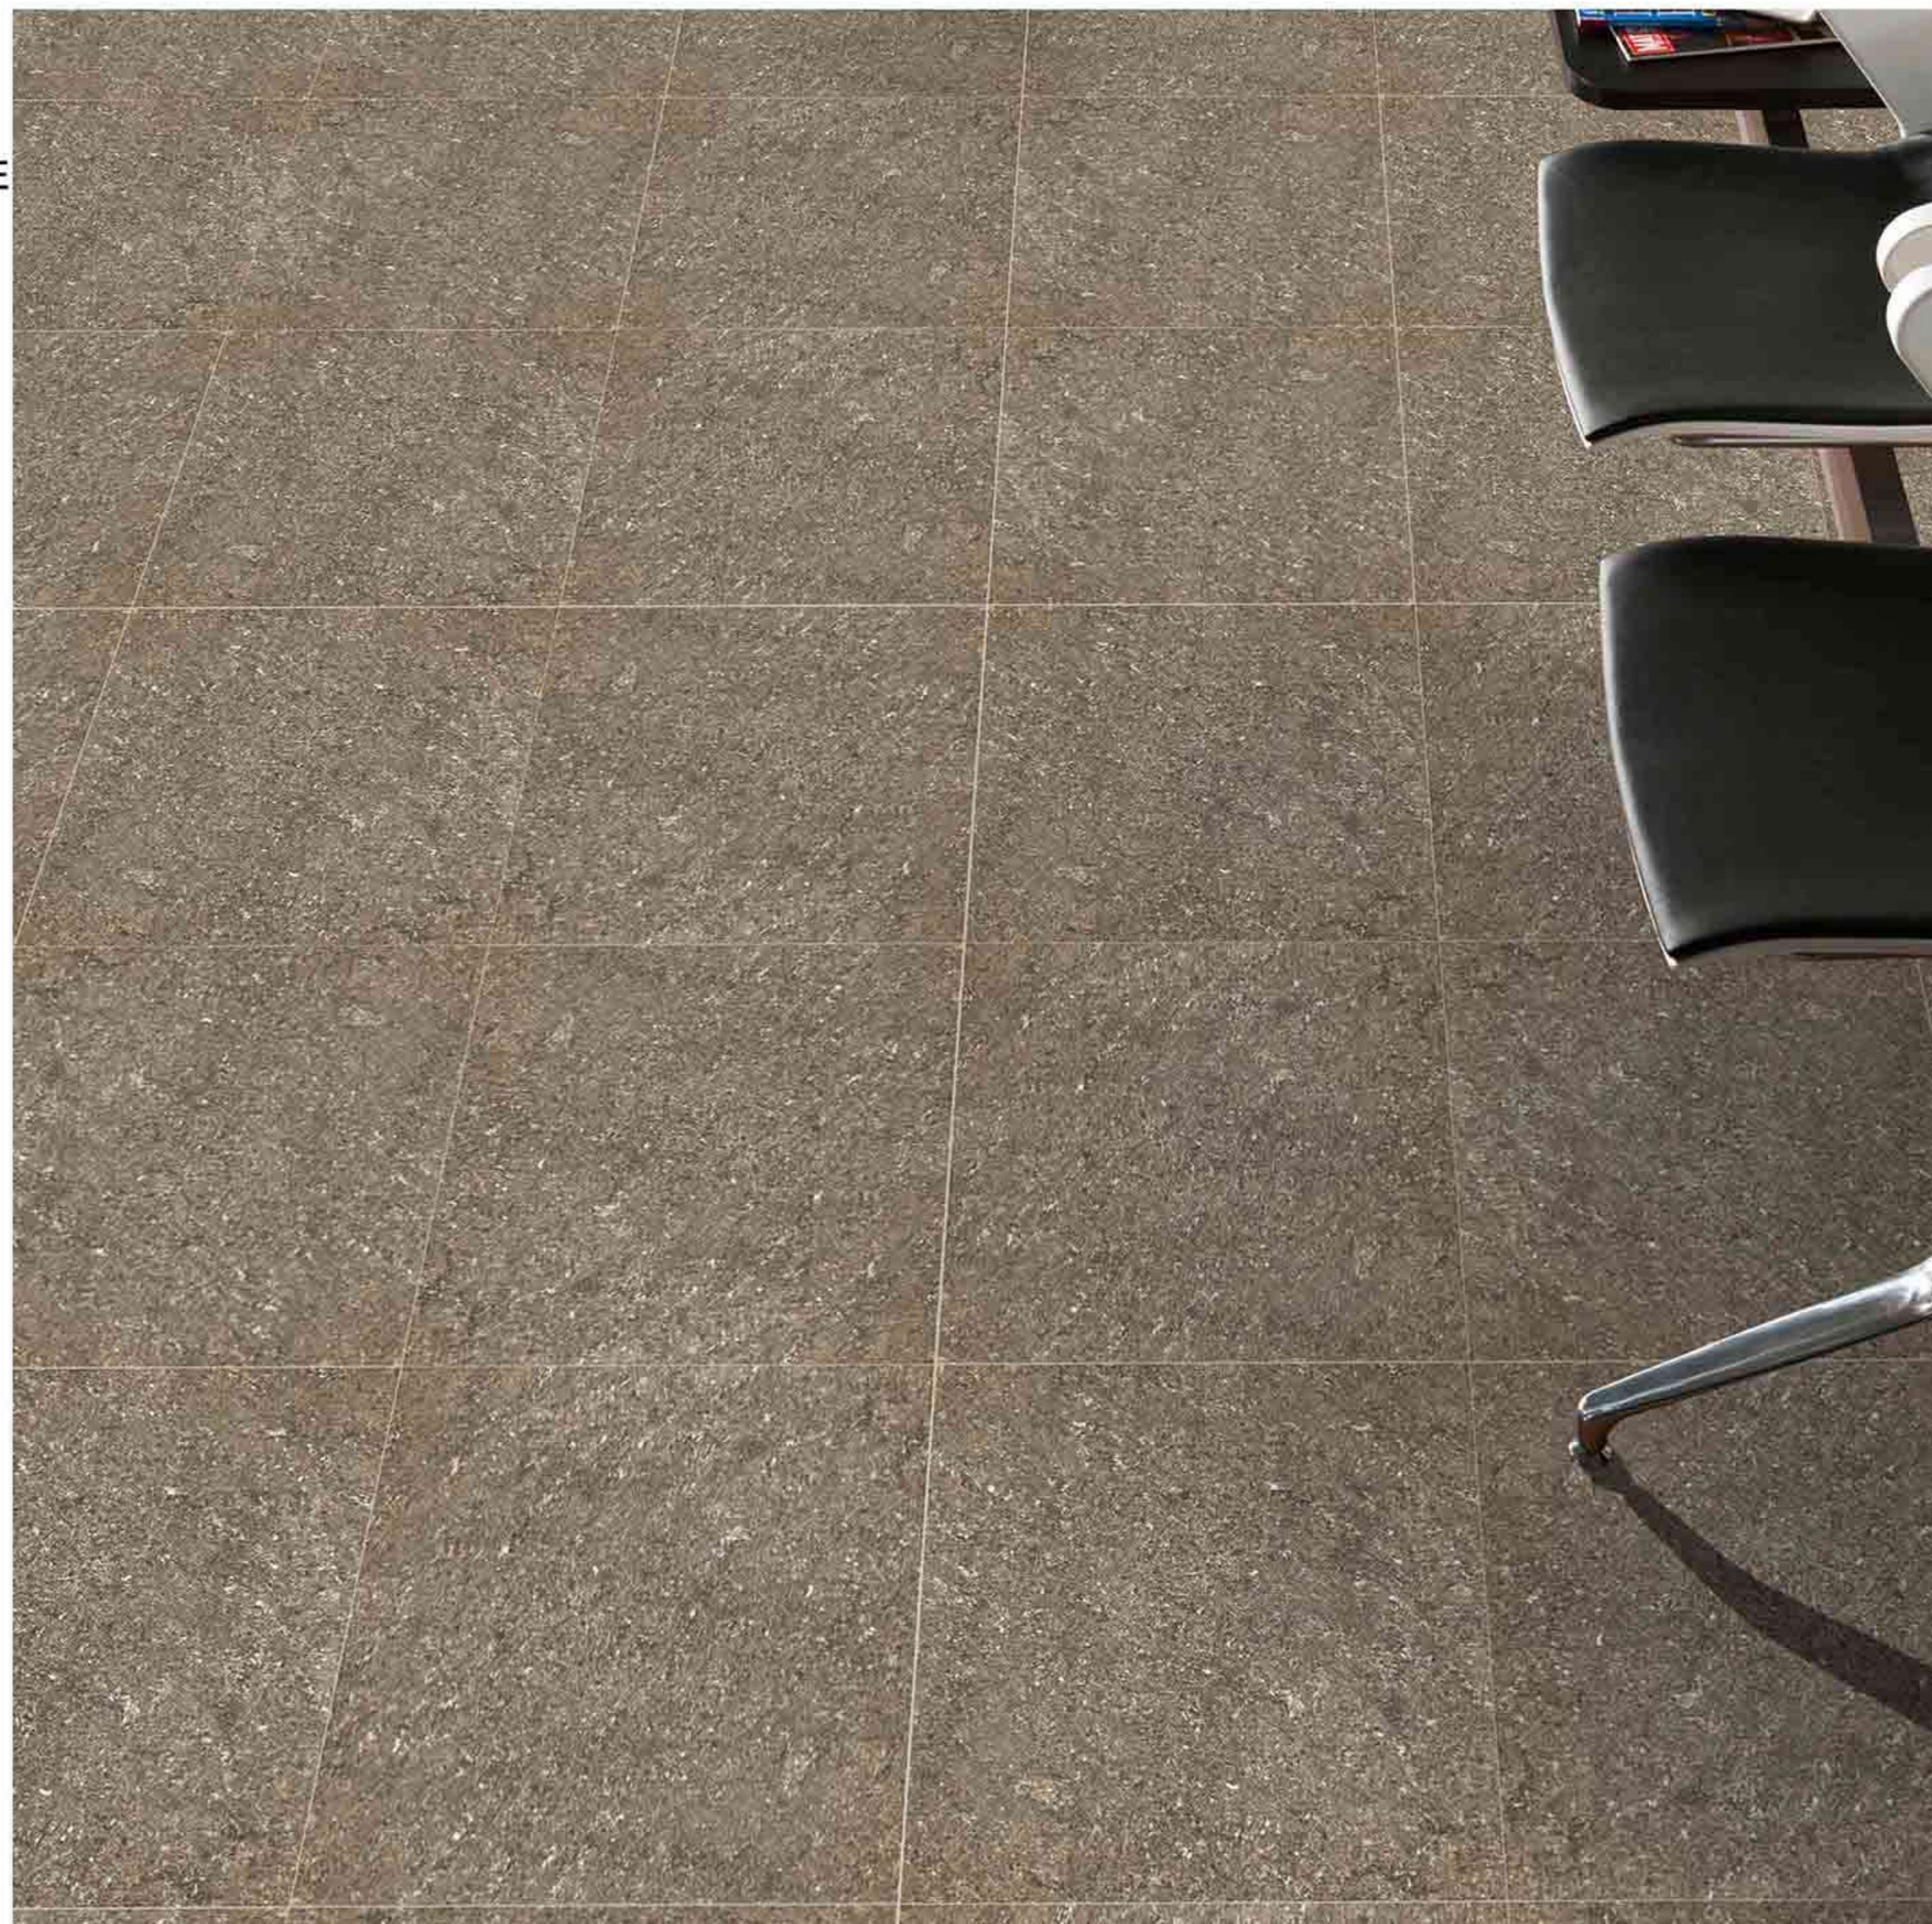

CERAMIC
FLOOR
TILE

60x
60
CM

DOUBLE CHARGE
COLLECTION

6017

Low Water
Absorption

Frost
Resistant

Chemical
Resistant

Stain
Resistance

Zero
Maintenance

Easy to
Clean