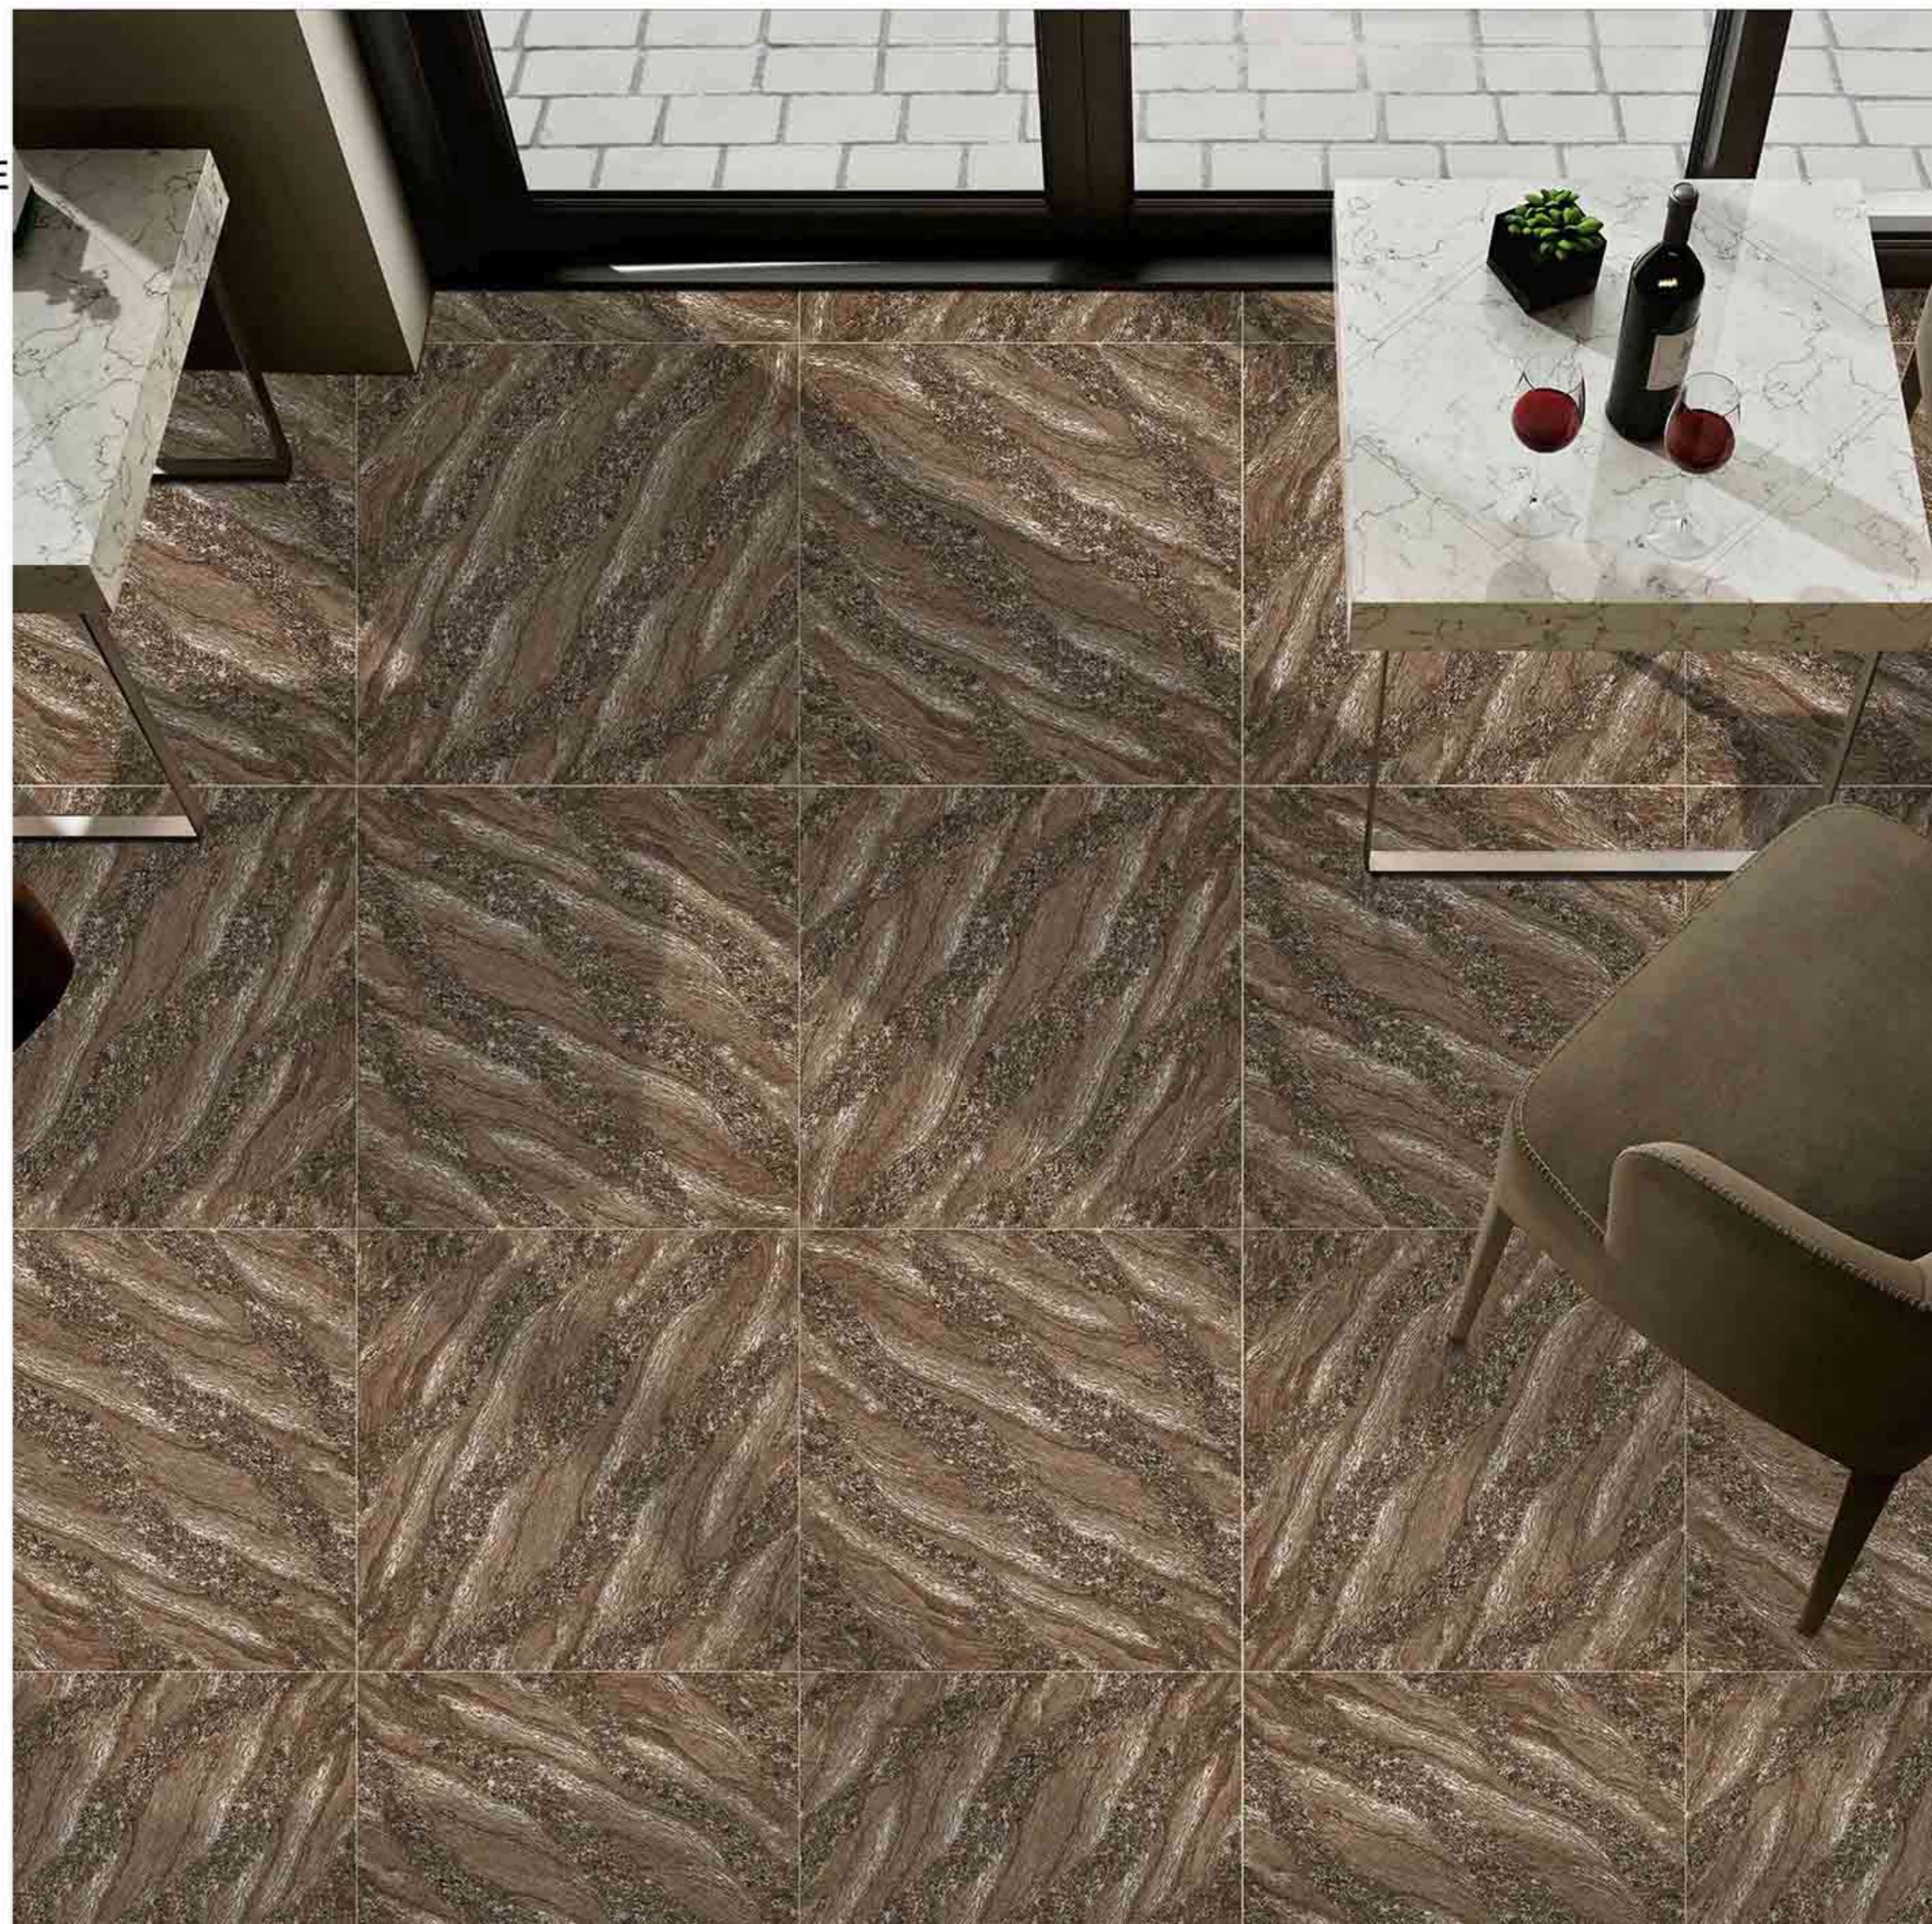

CERAMIC
FLOOR
TILE

60x
60
CM

DOUBLE CHARGE
COLLECTION

6009

Low Water
Absorption

Frost
Resistant

Chemical
Resistant

Stain
Resistance

Zero
Maintenance

Easy to
Clean