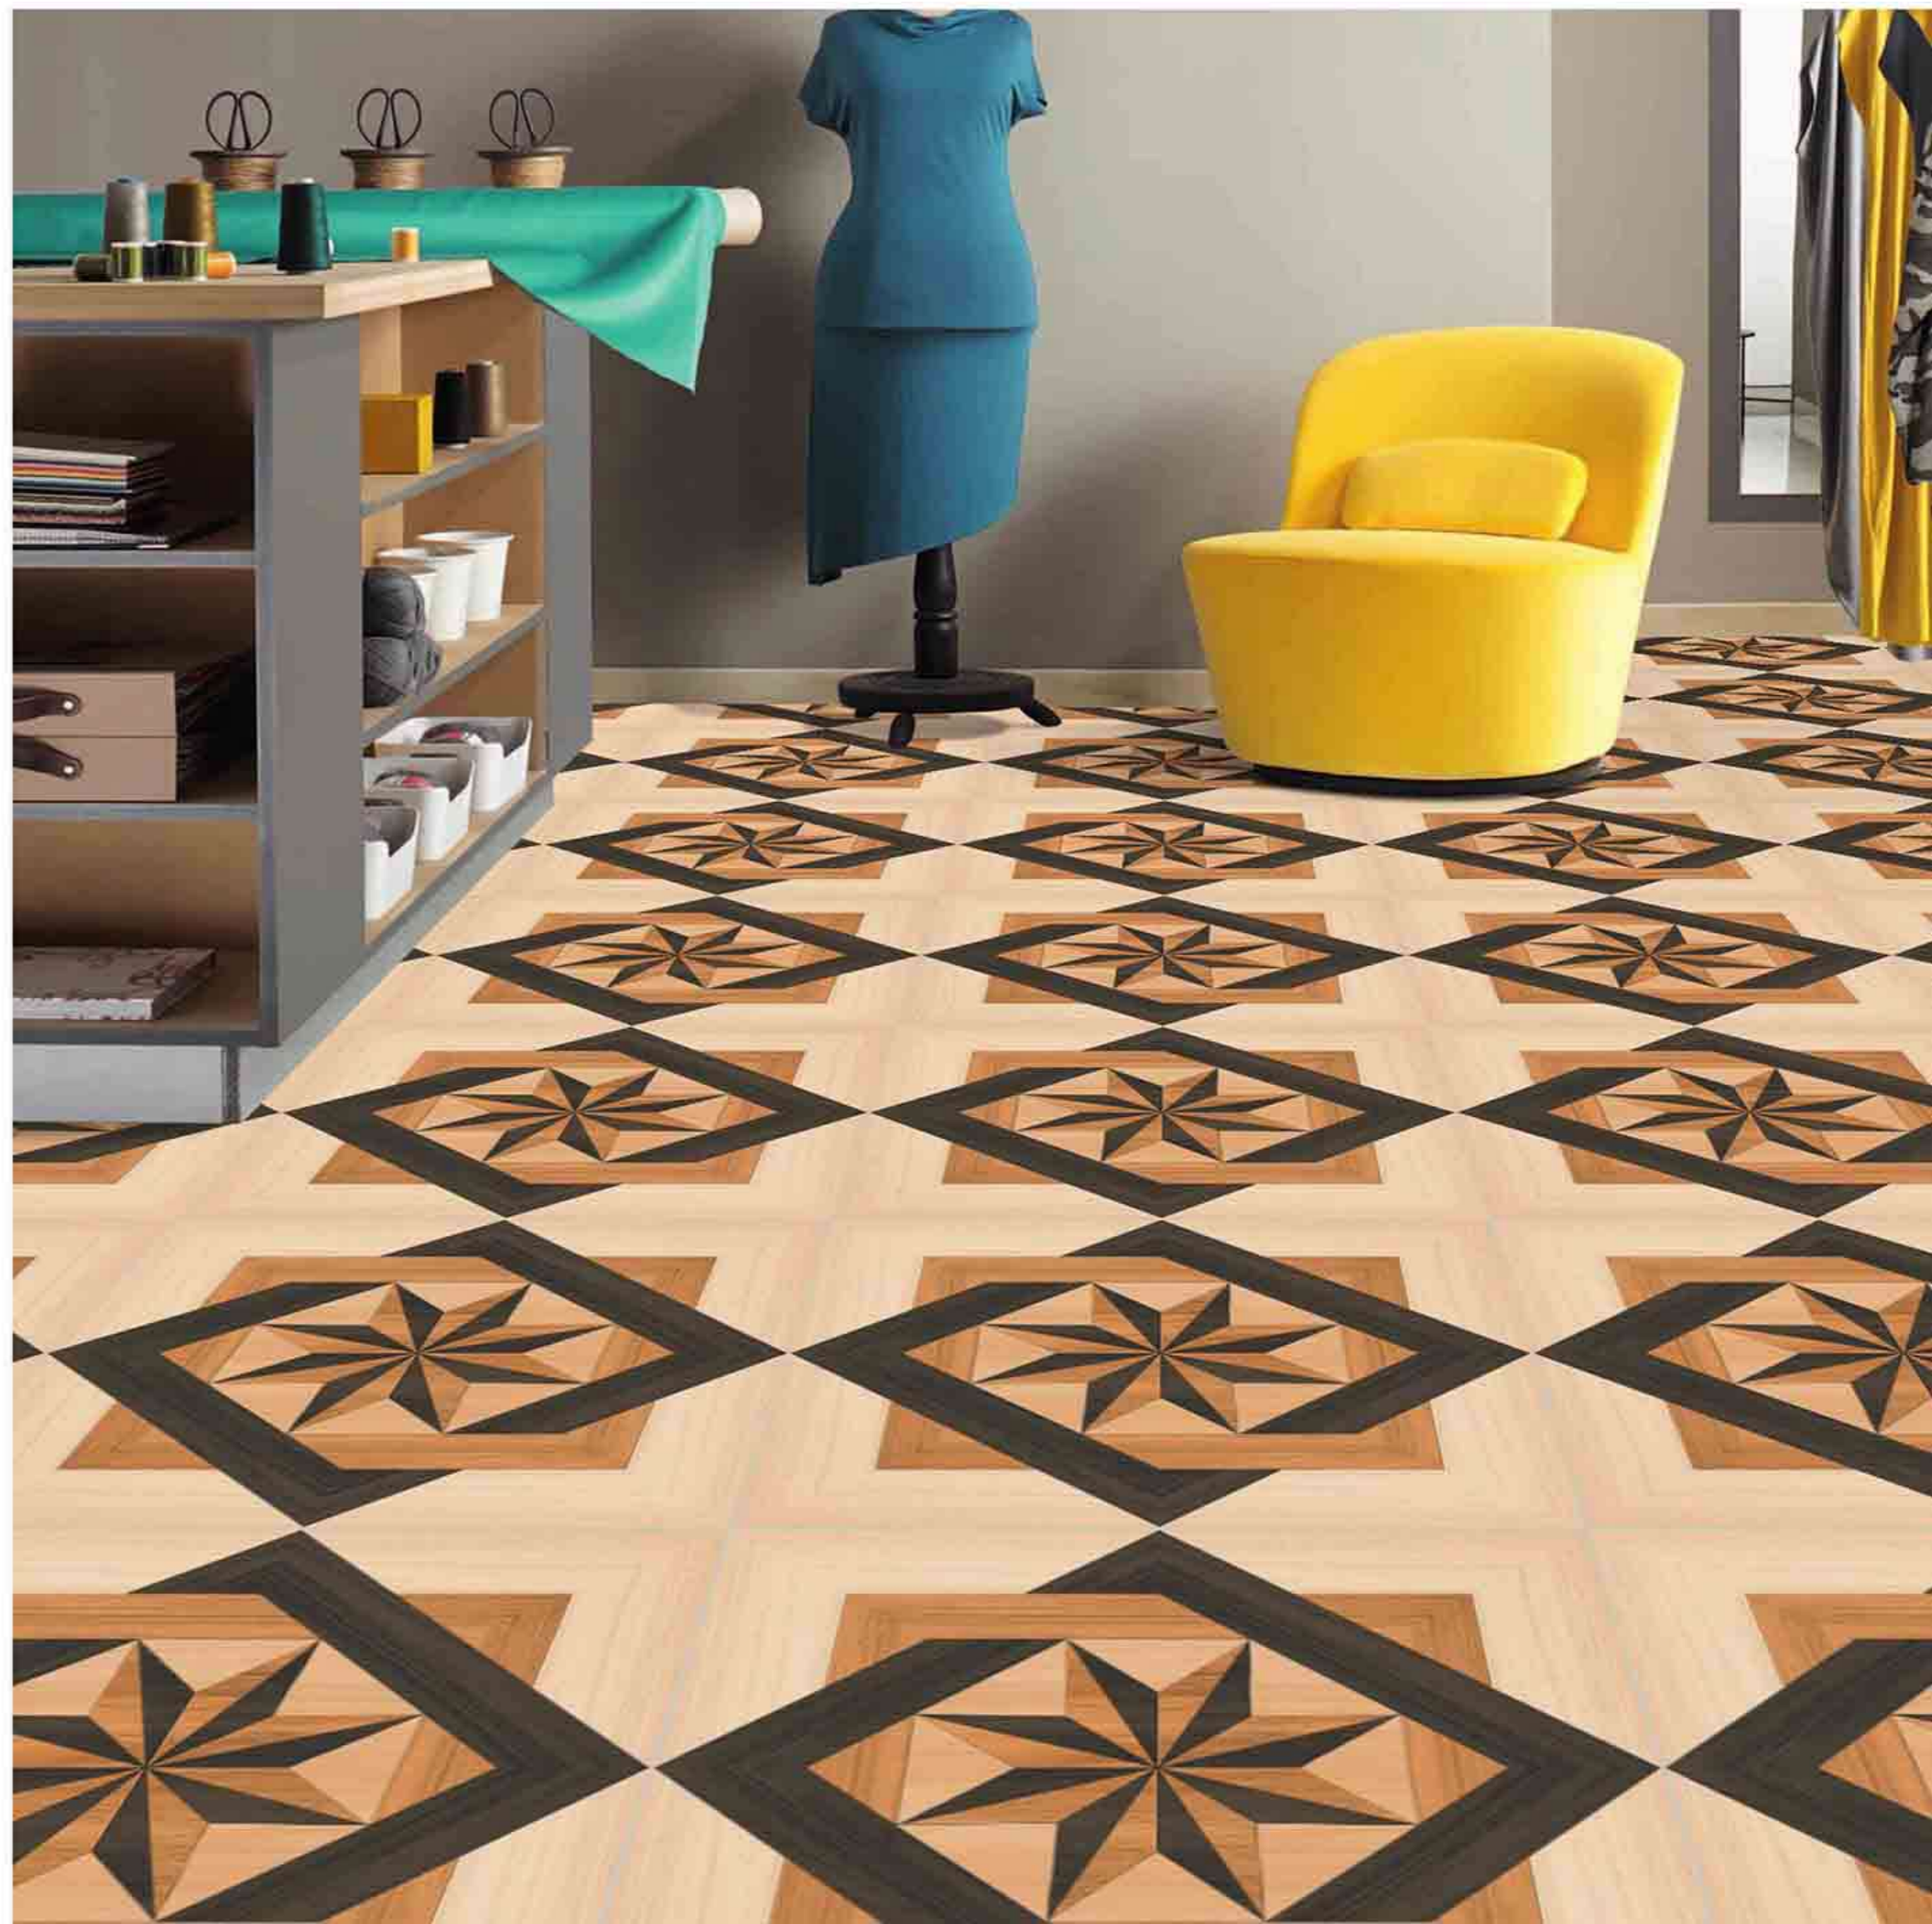

Chemical  
Resistant

Stain  
Resistance

Zero  
Maintenance

Easy to  
Clean

CERAMIC  
FLOOR  
TILE

60x  
60  
CM

EXPORT  
COLLECTION

**3072**