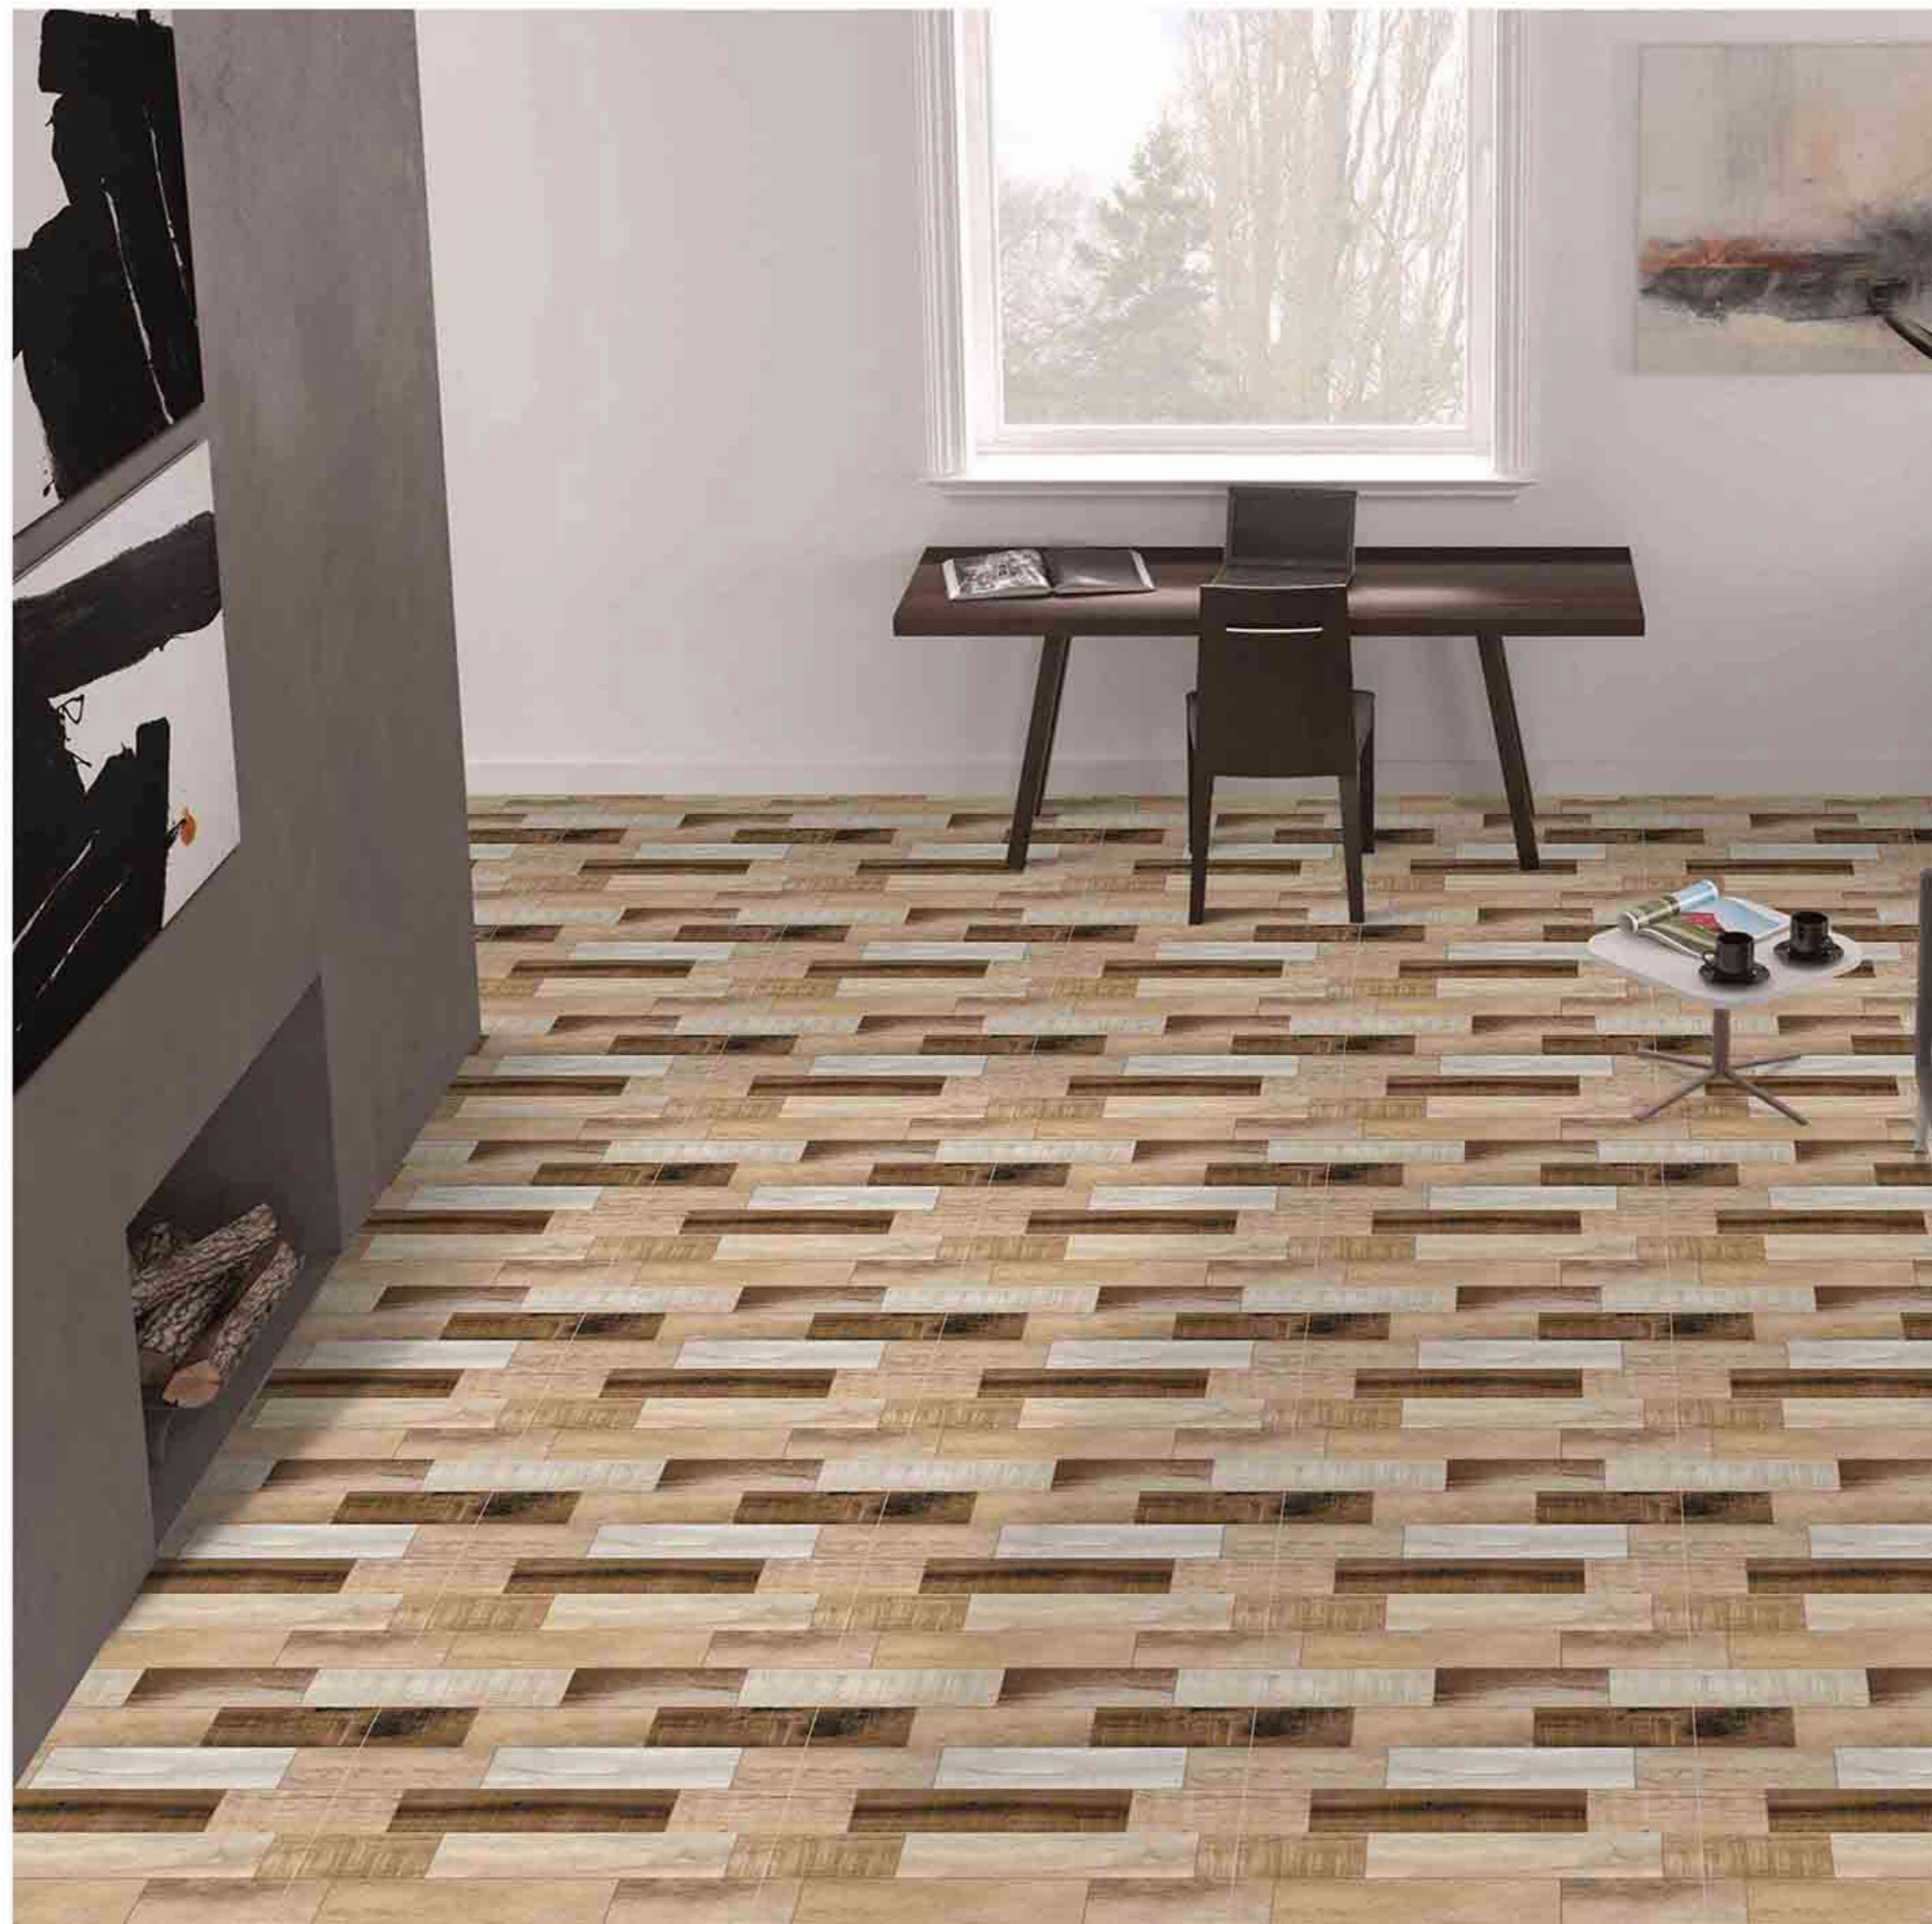

Low Water  
Absorption

Frost  
Resistant

Chemical  
Resistant

Stain  
Resistance

Zero  
Maintenance

Easy to  
Clean

CERAMIC  
FLOOR  
TILE

60x  
60  
CM