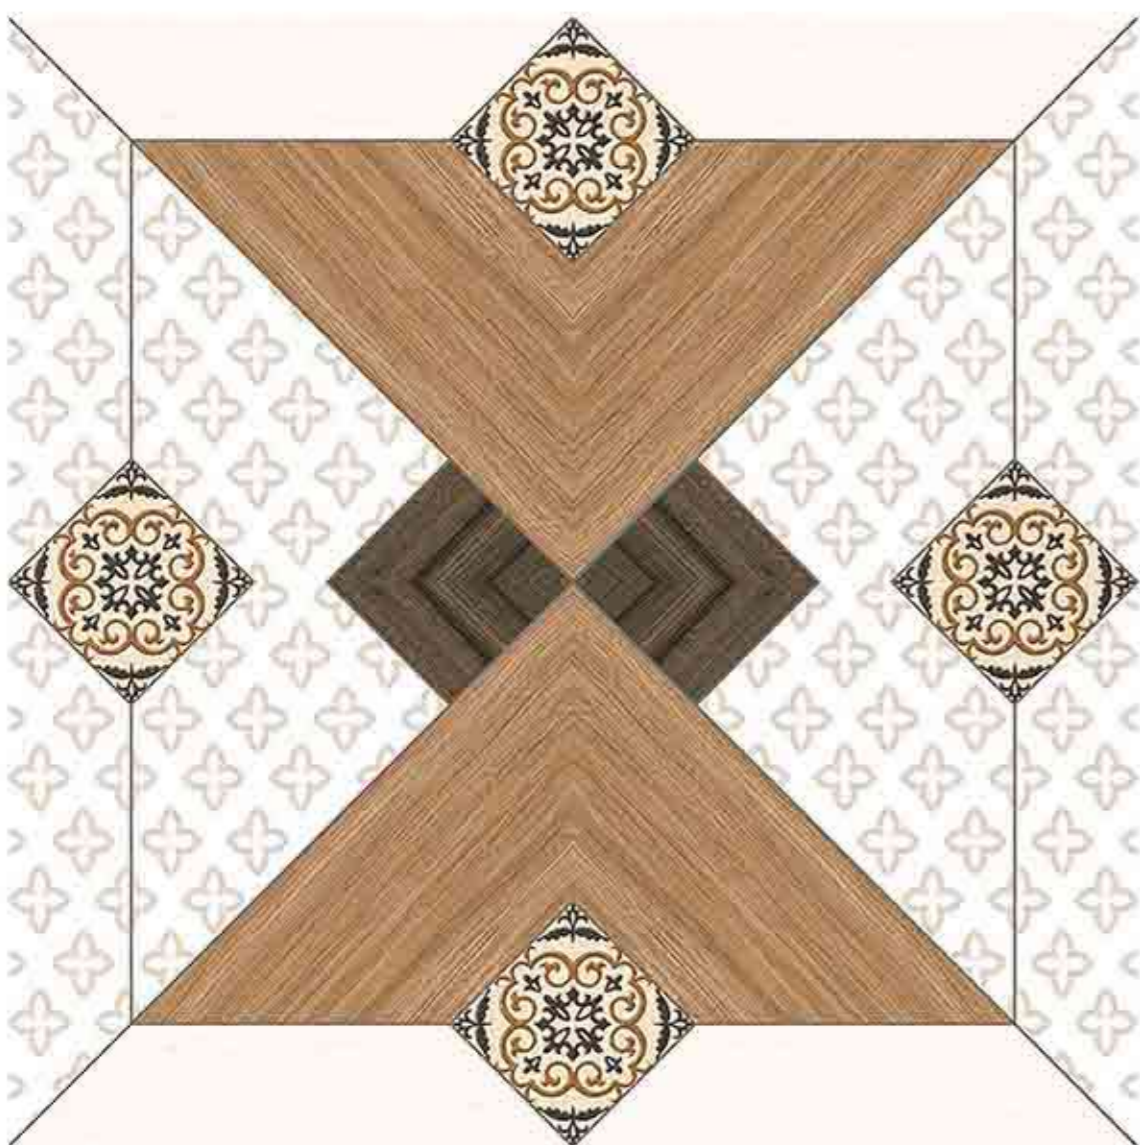

CERAMIC
FLOOR
TILE

60x
60
CM

EXPORT
COLLECTION

3012

Low Water
Absorption

Frost
Resistant

Chemical
Resistant

Stain
Resistance

Zero
Maintenance

Easy to
Clean