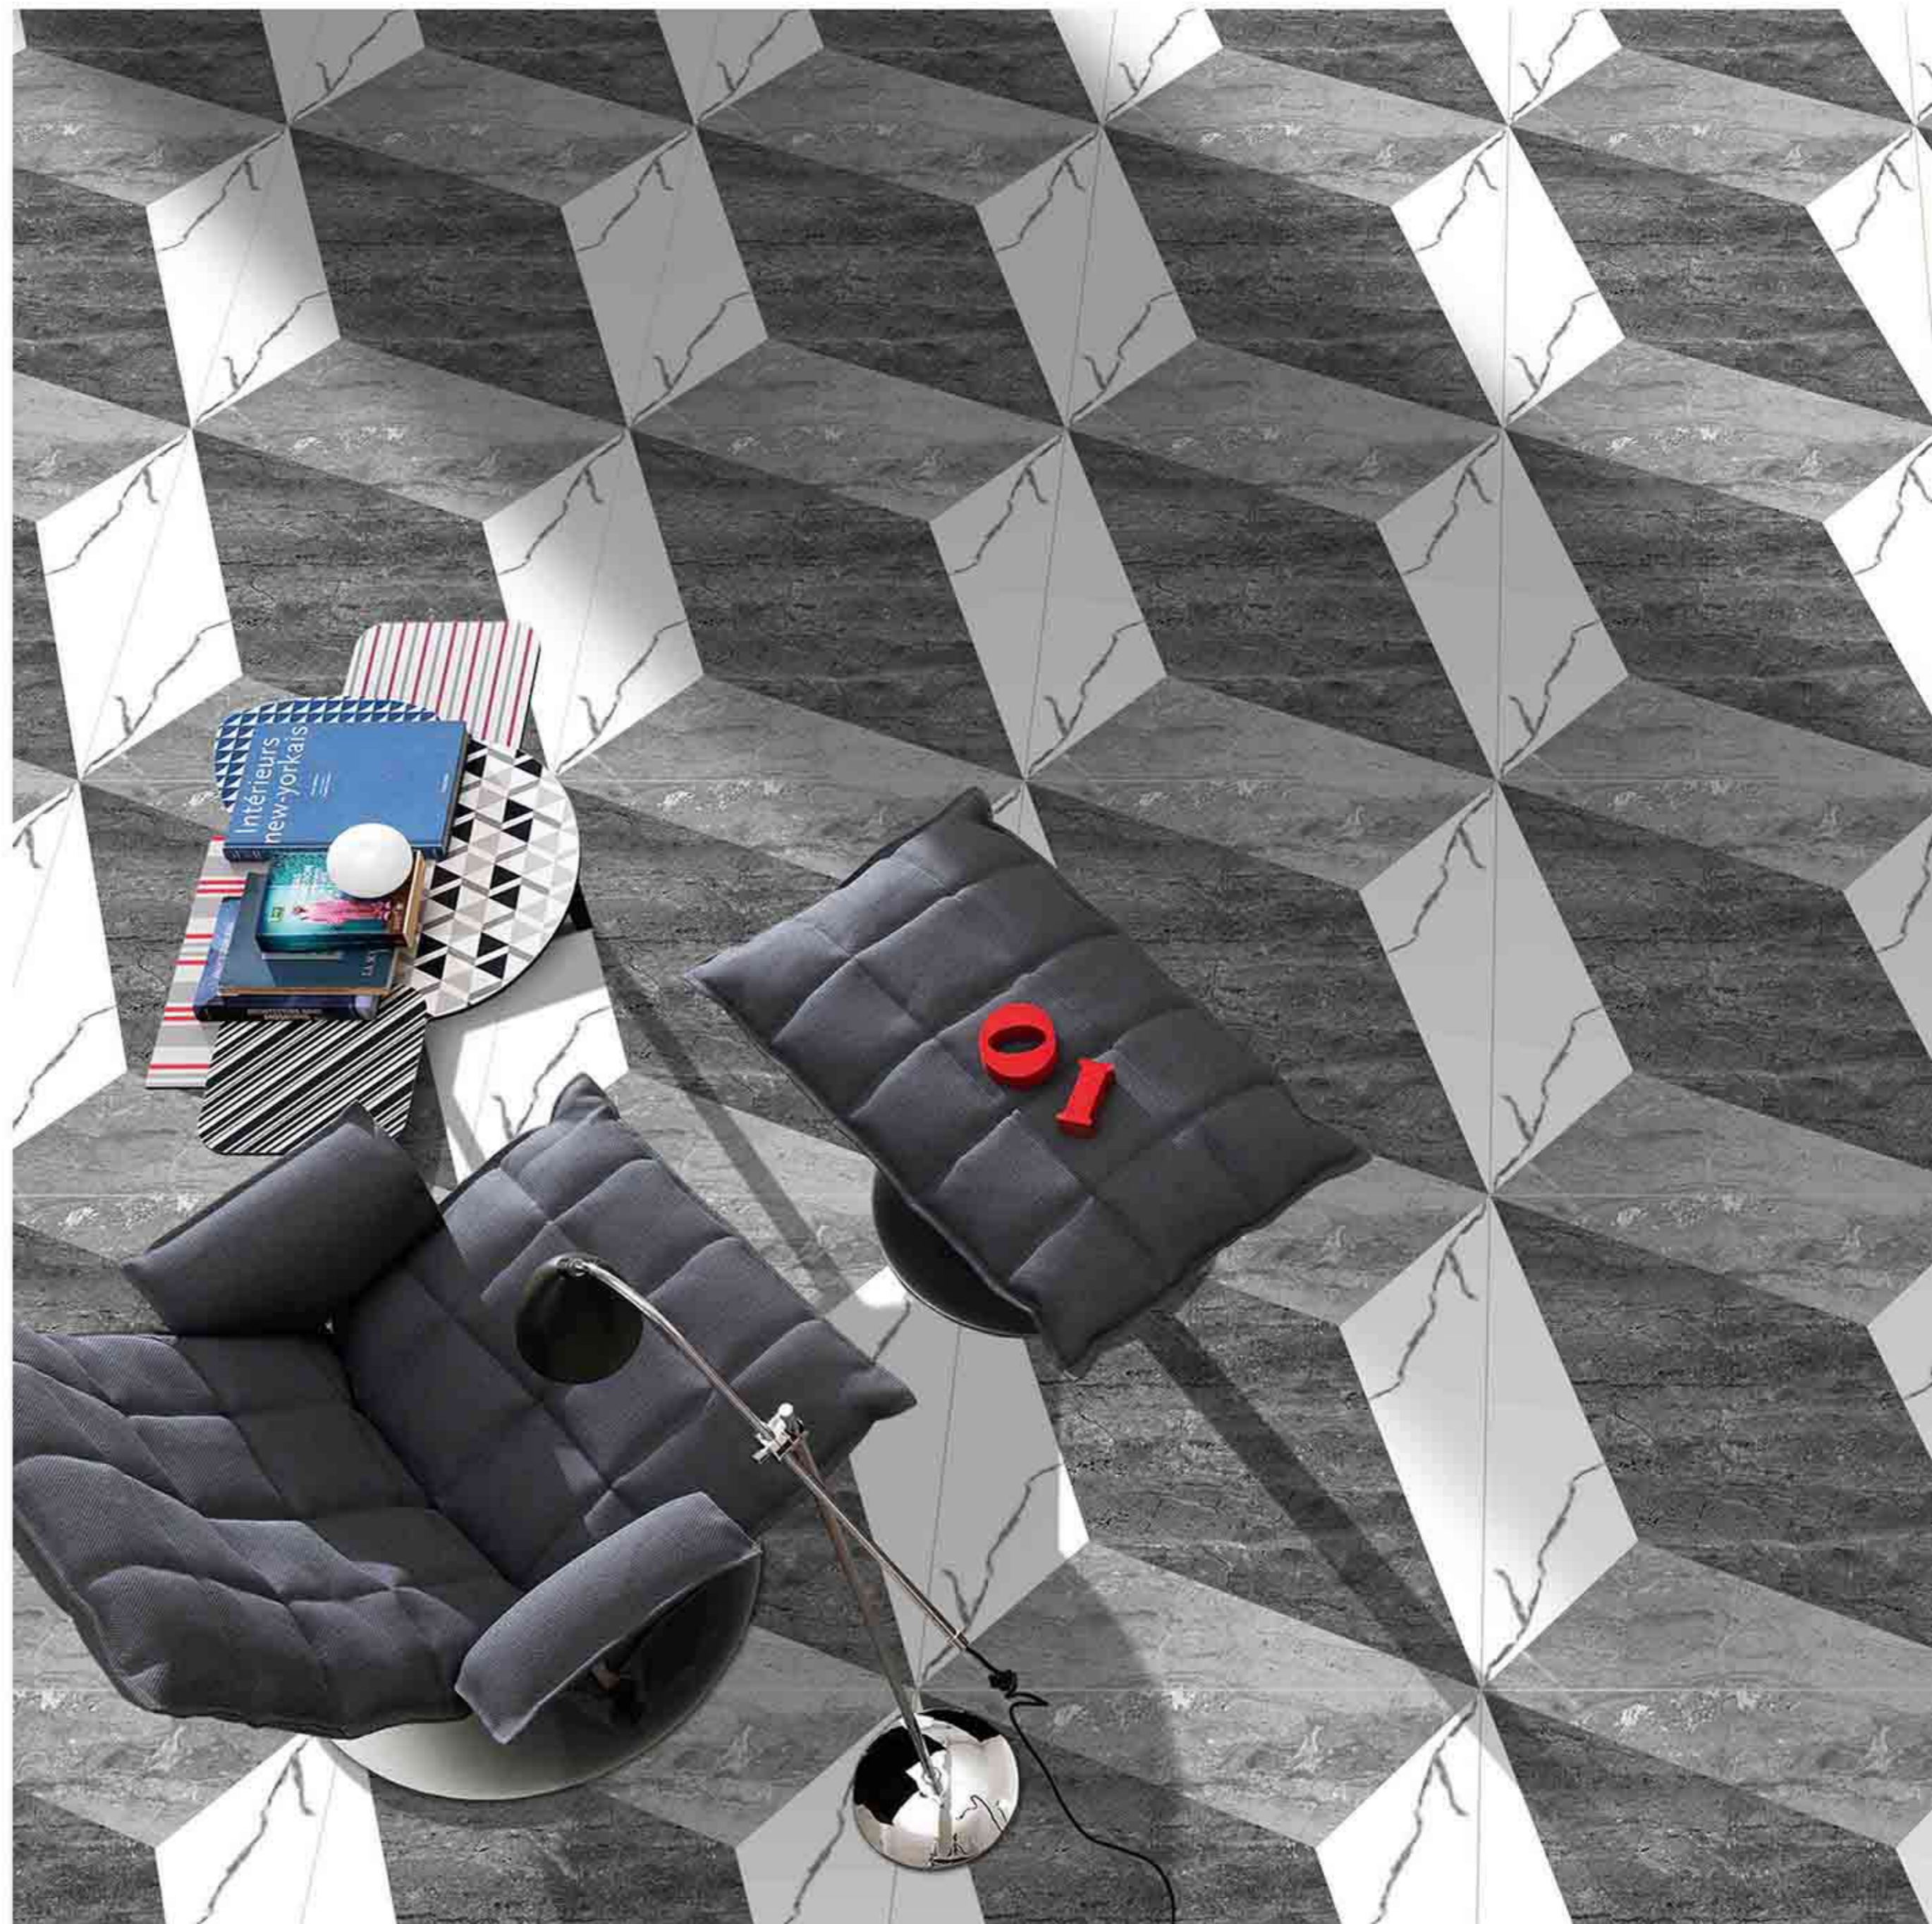

Zero  
Maintenance

Easy to  
Clean

CERAMIC  
FLOOR  
TILE

60x  
60  
CM

EXPORT  
COLLECTION

**3098**

Low Water  
Absorption

Frost  
Resistant