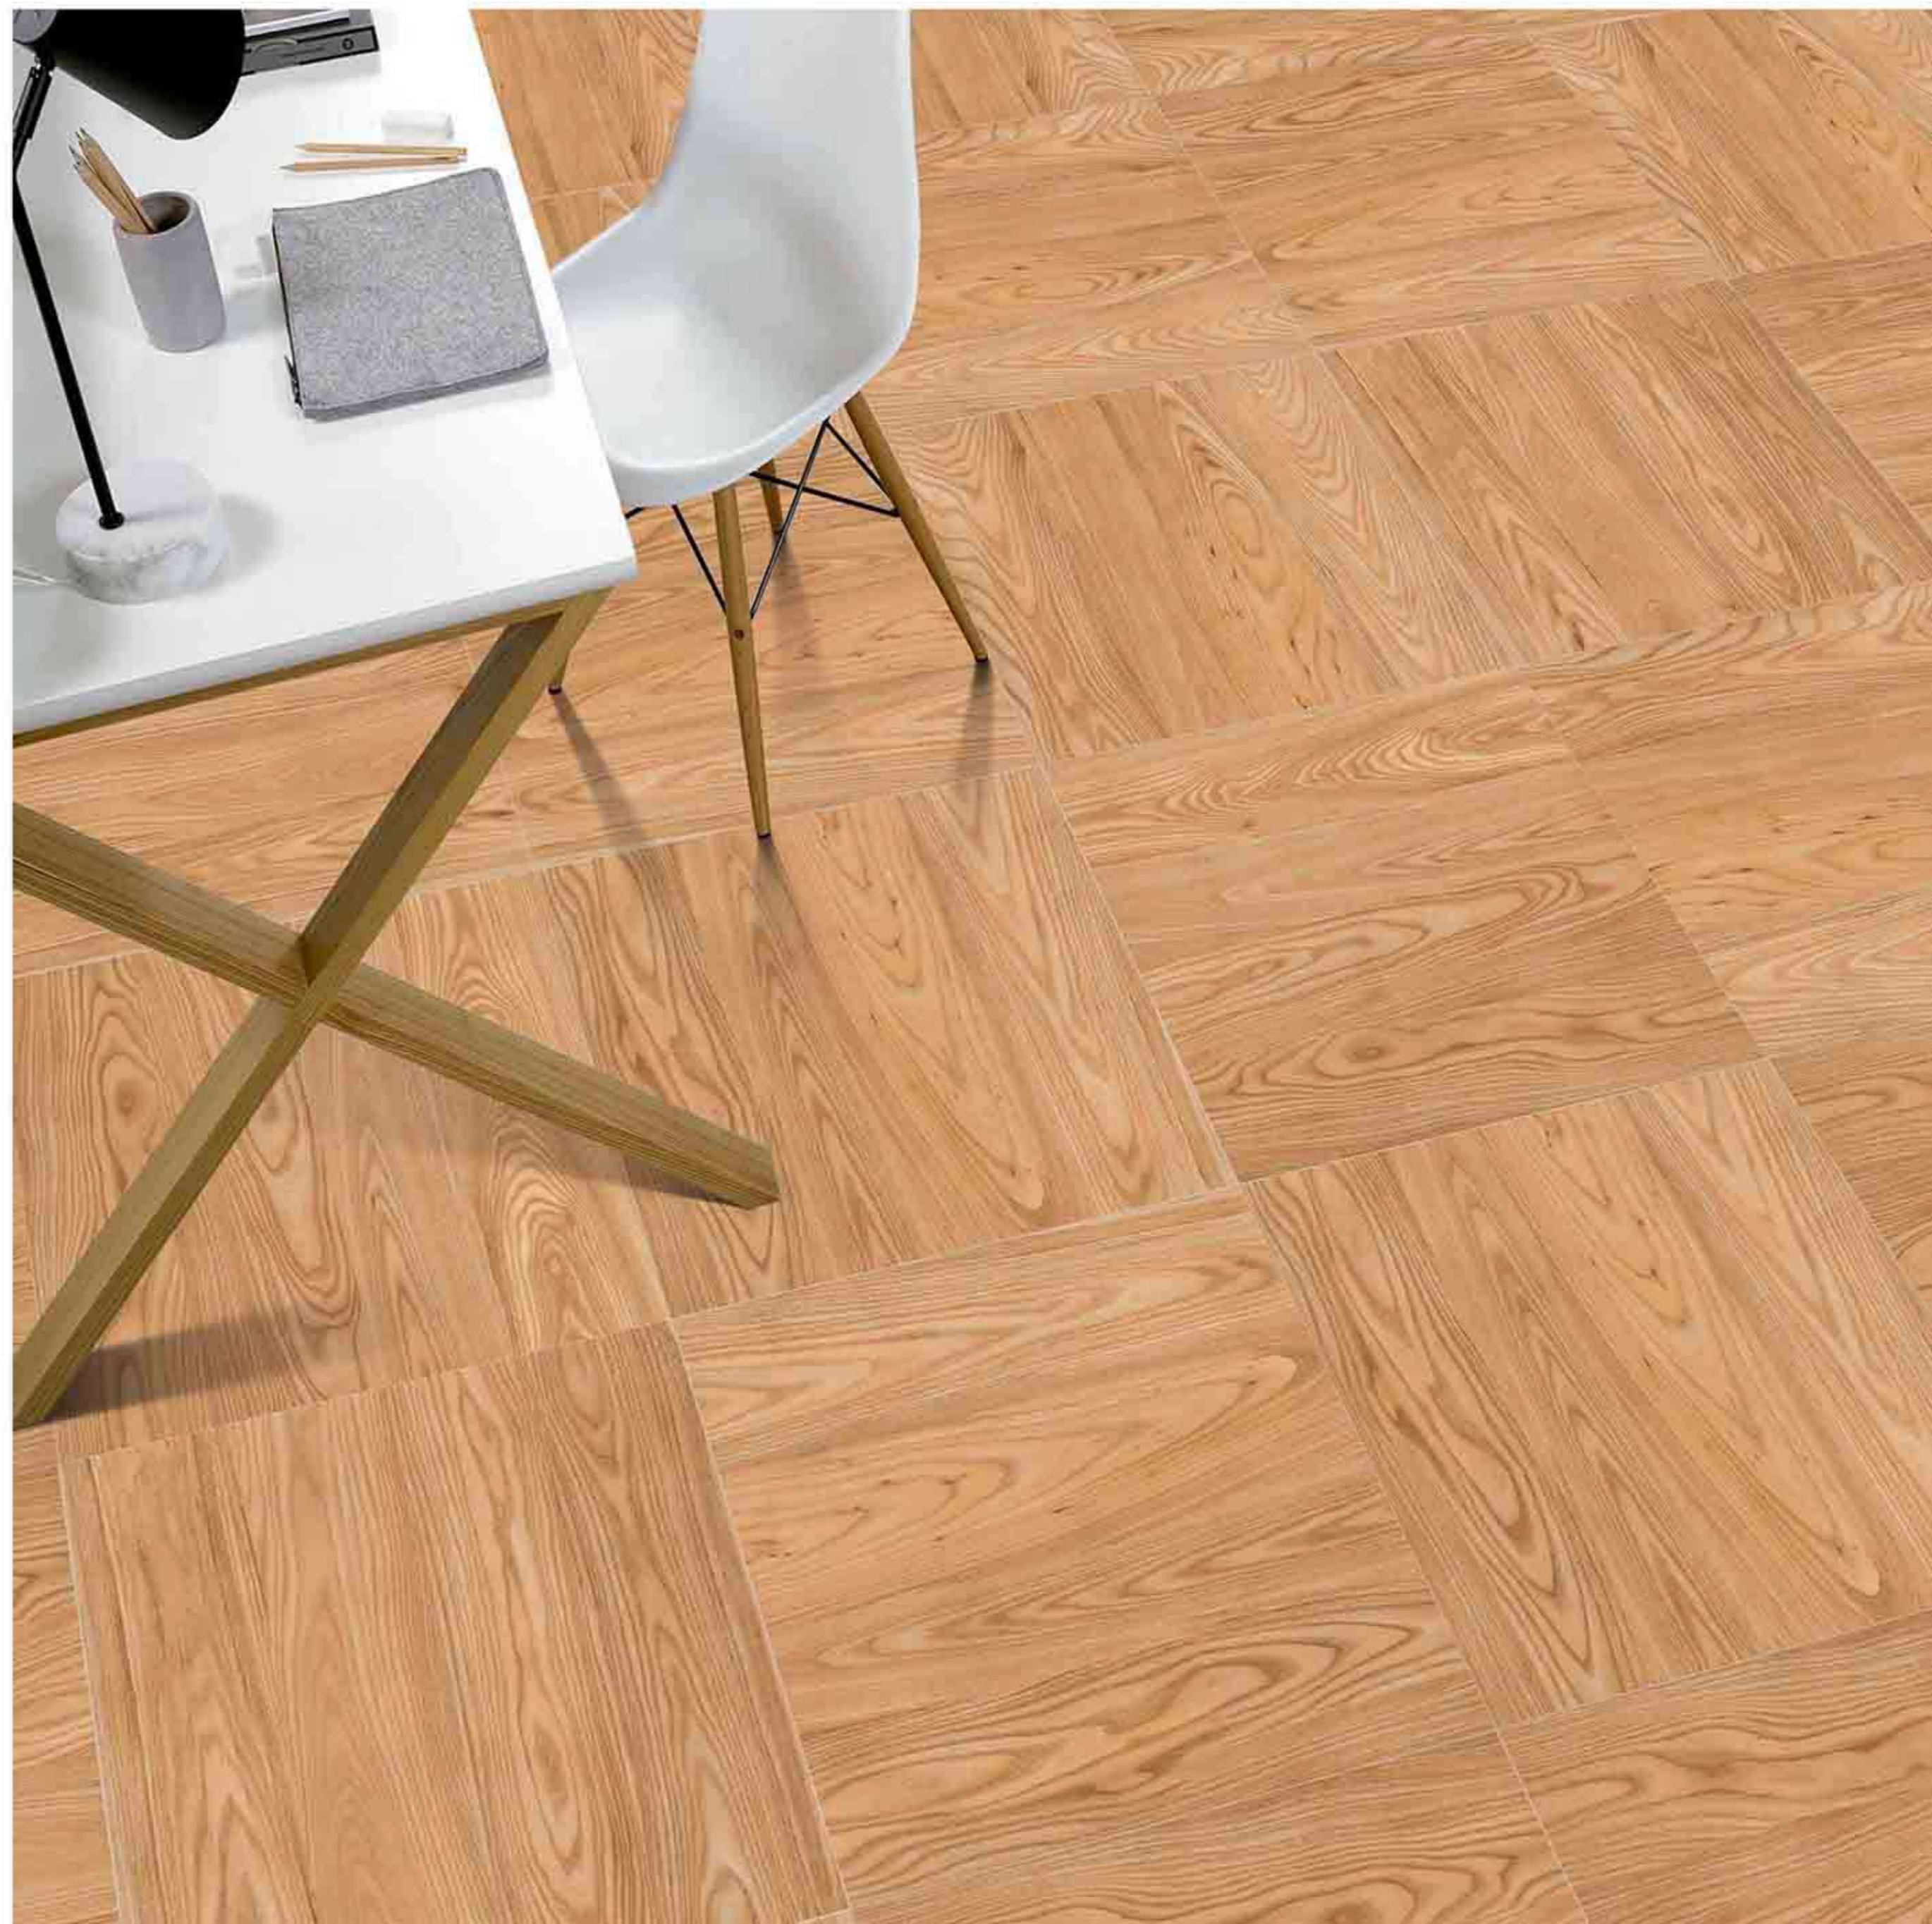

Zero  
Maintenance

Easy to  
Clean

CERAMIC  
FLOOR  
TILE

60x  
60  
CM

EXPORT  
COLLECTION

RANDOM

**3093**

Low Water  
Absorption