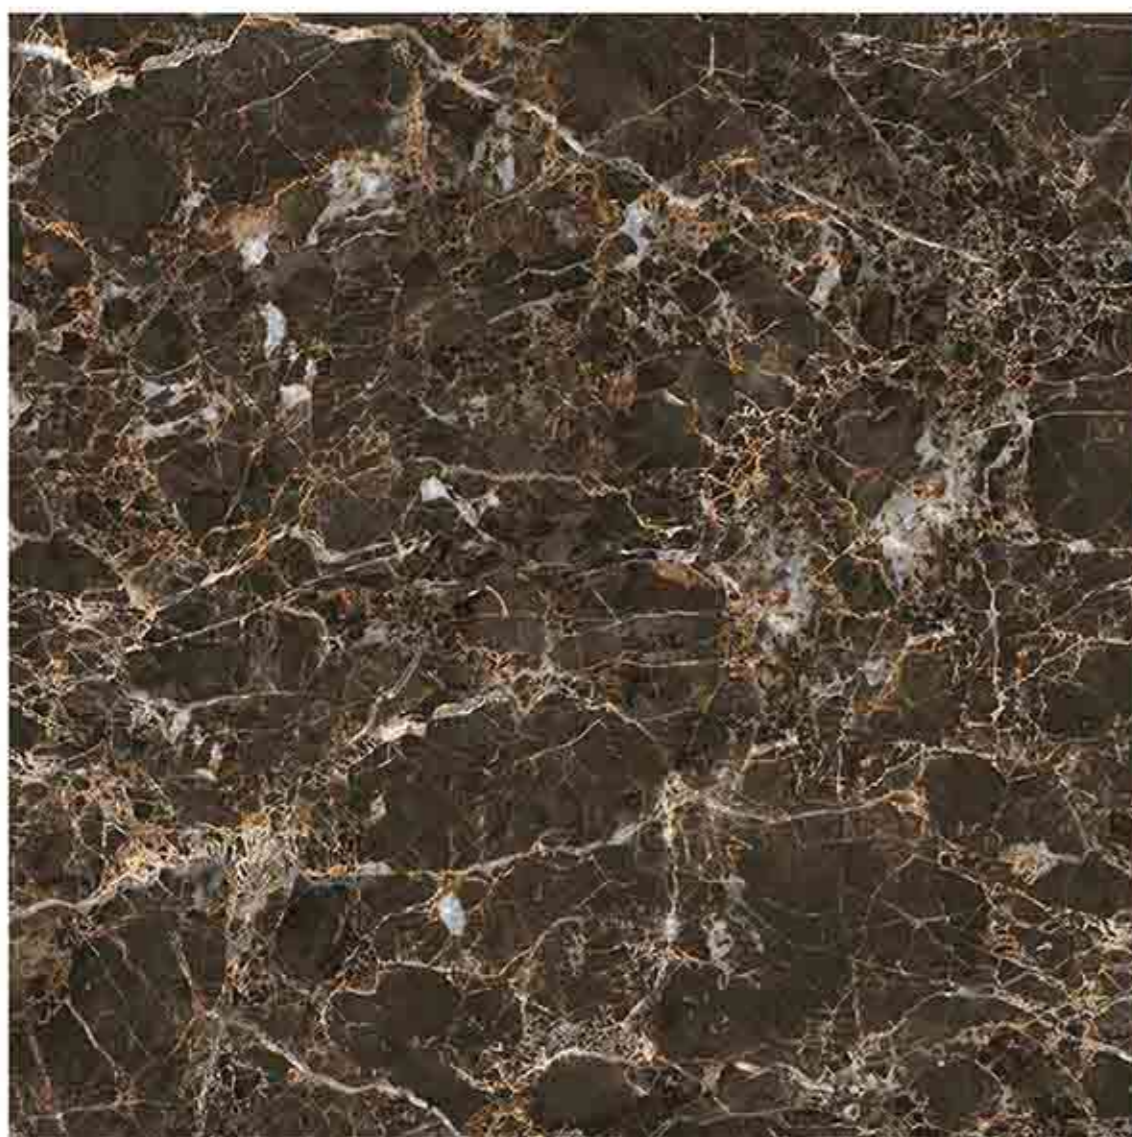

Zero  
Maintenance

Easy to  
Clean

CERAMIC  
FLOOR  
TILE

60x  
60  
CM

EXPORT  
COLLECTION

**3036**

Low Water  
Absorption

Frost  
Resistant