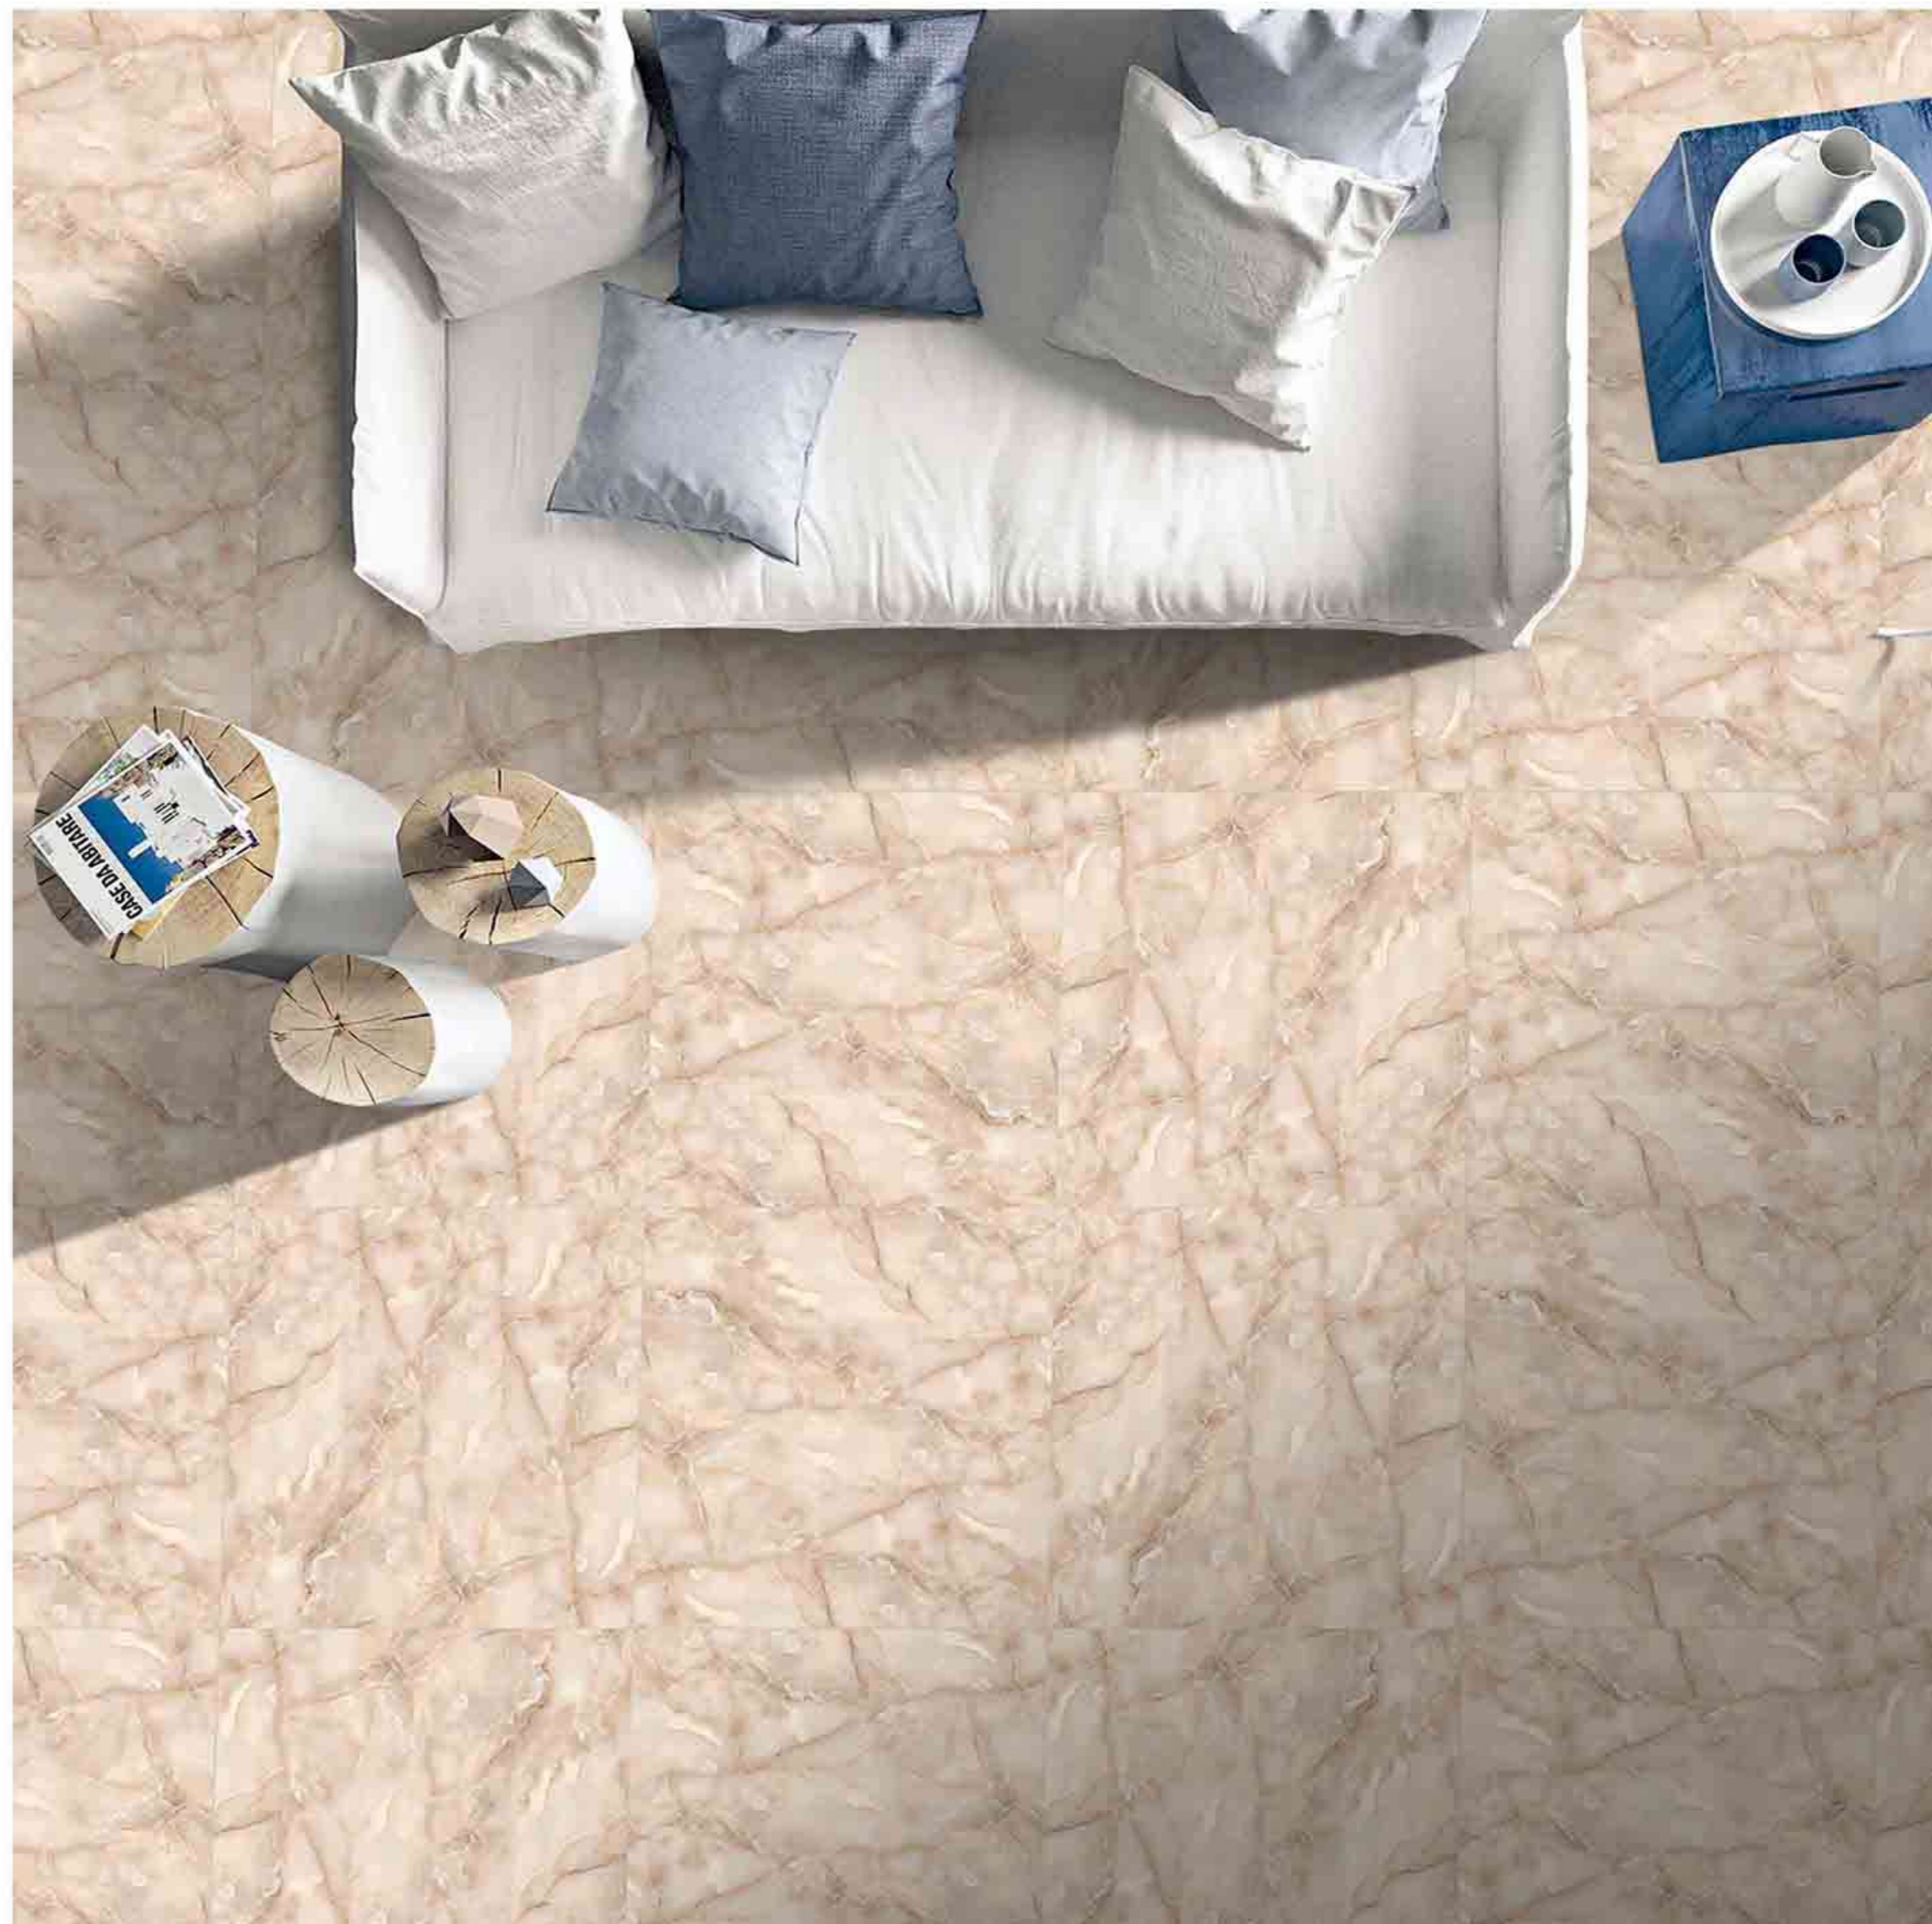

CERAMIC
FLOOR
TILE

60x
60
CM

EXPORT
COLLECTION

3051

Low Water
Absorption

Frost
Resistant

Chemical
Resistant

Stain
Resistance

Zero
Maintenance

Easy to
Clean