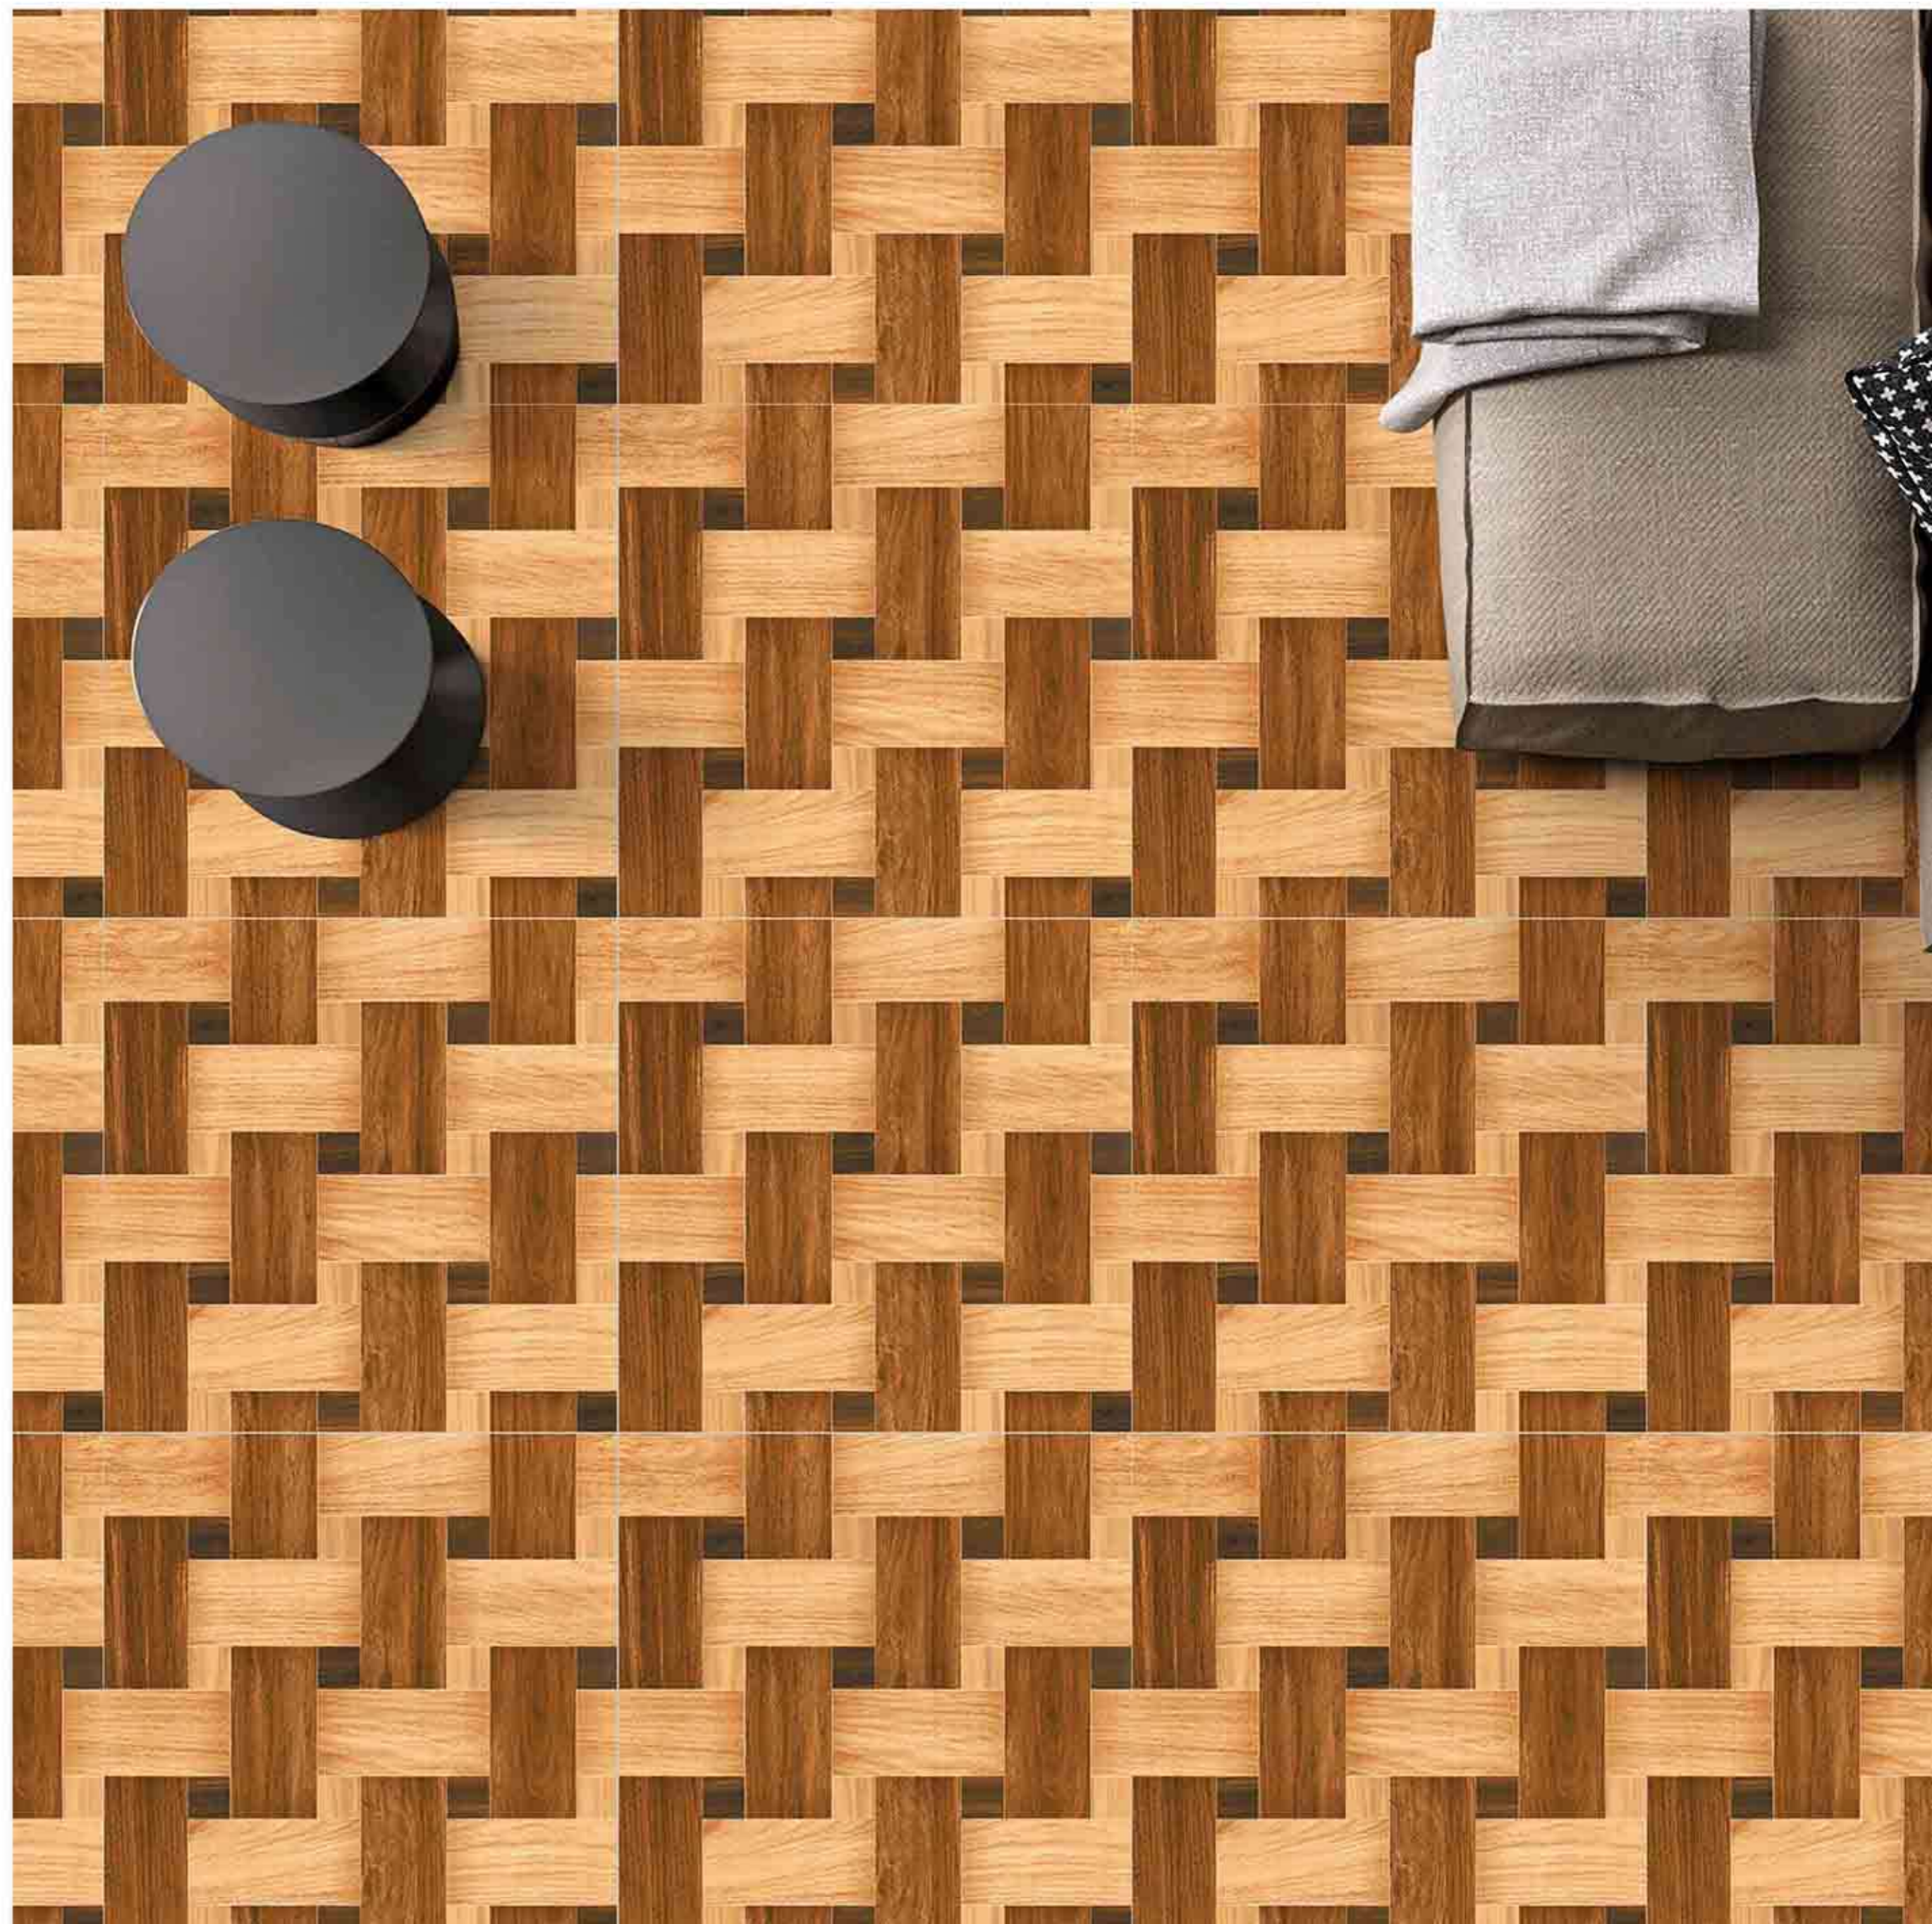

CERAMIC
FLOOR
TILE

60x
60
CM

EXPORT
COLLECTION

3084

Low Water
Absorption

Frost
Resistant

Chemical
Resistant

Stain
Resistance

Zero
Maintenance

Easy to
Clean