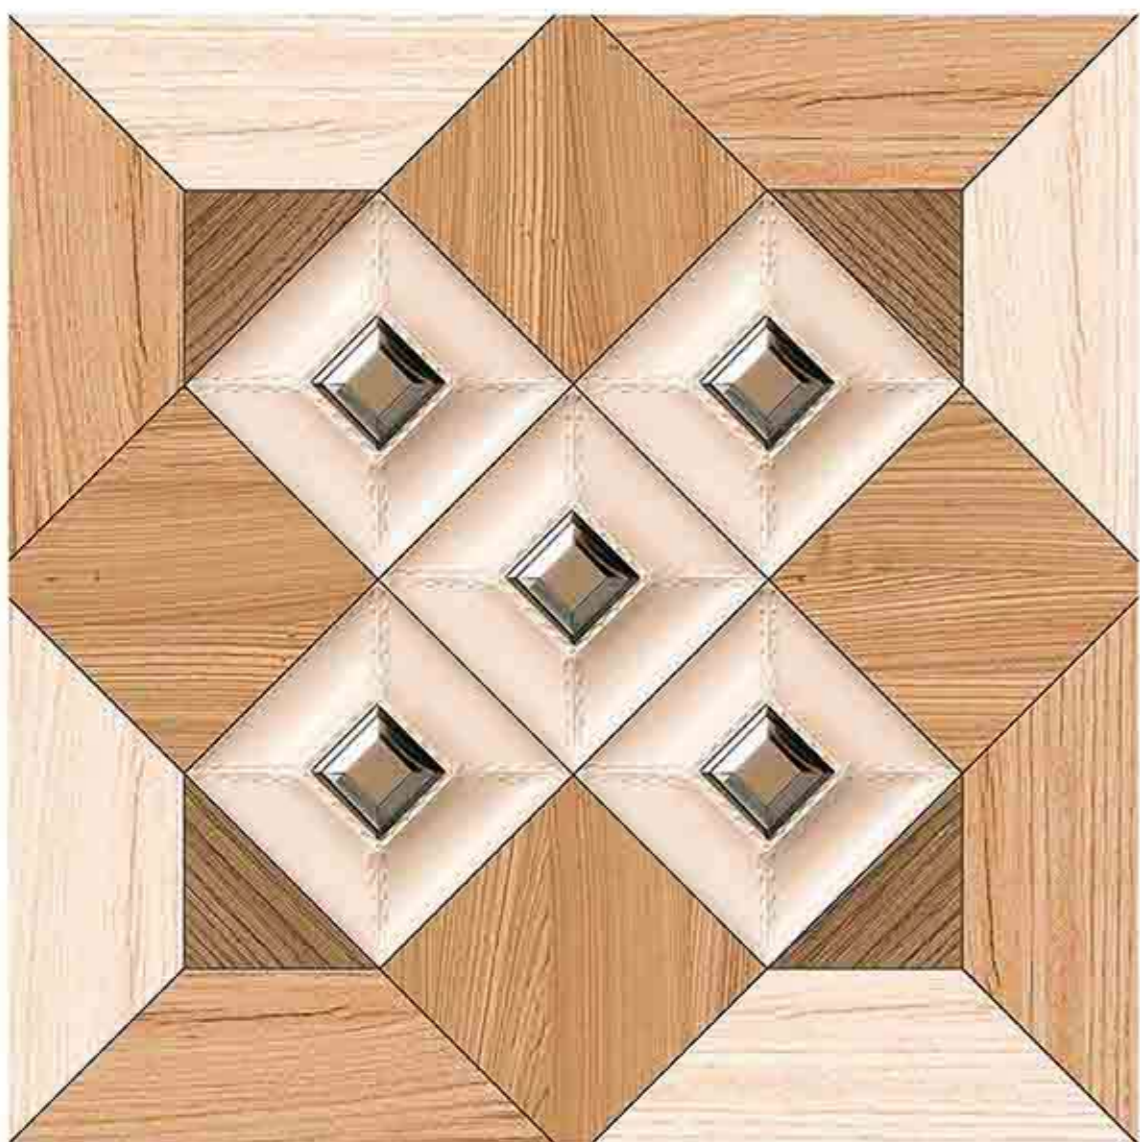

CERAMIC
FLOOR
TILE

60x
60
CM

EXPORT
COLLECTION

3029

Low Water
Absorption

Frost
Resistant

Chemical
Resistant

Stain
Resistance

Zero
Maintenance

Easy to
Clean