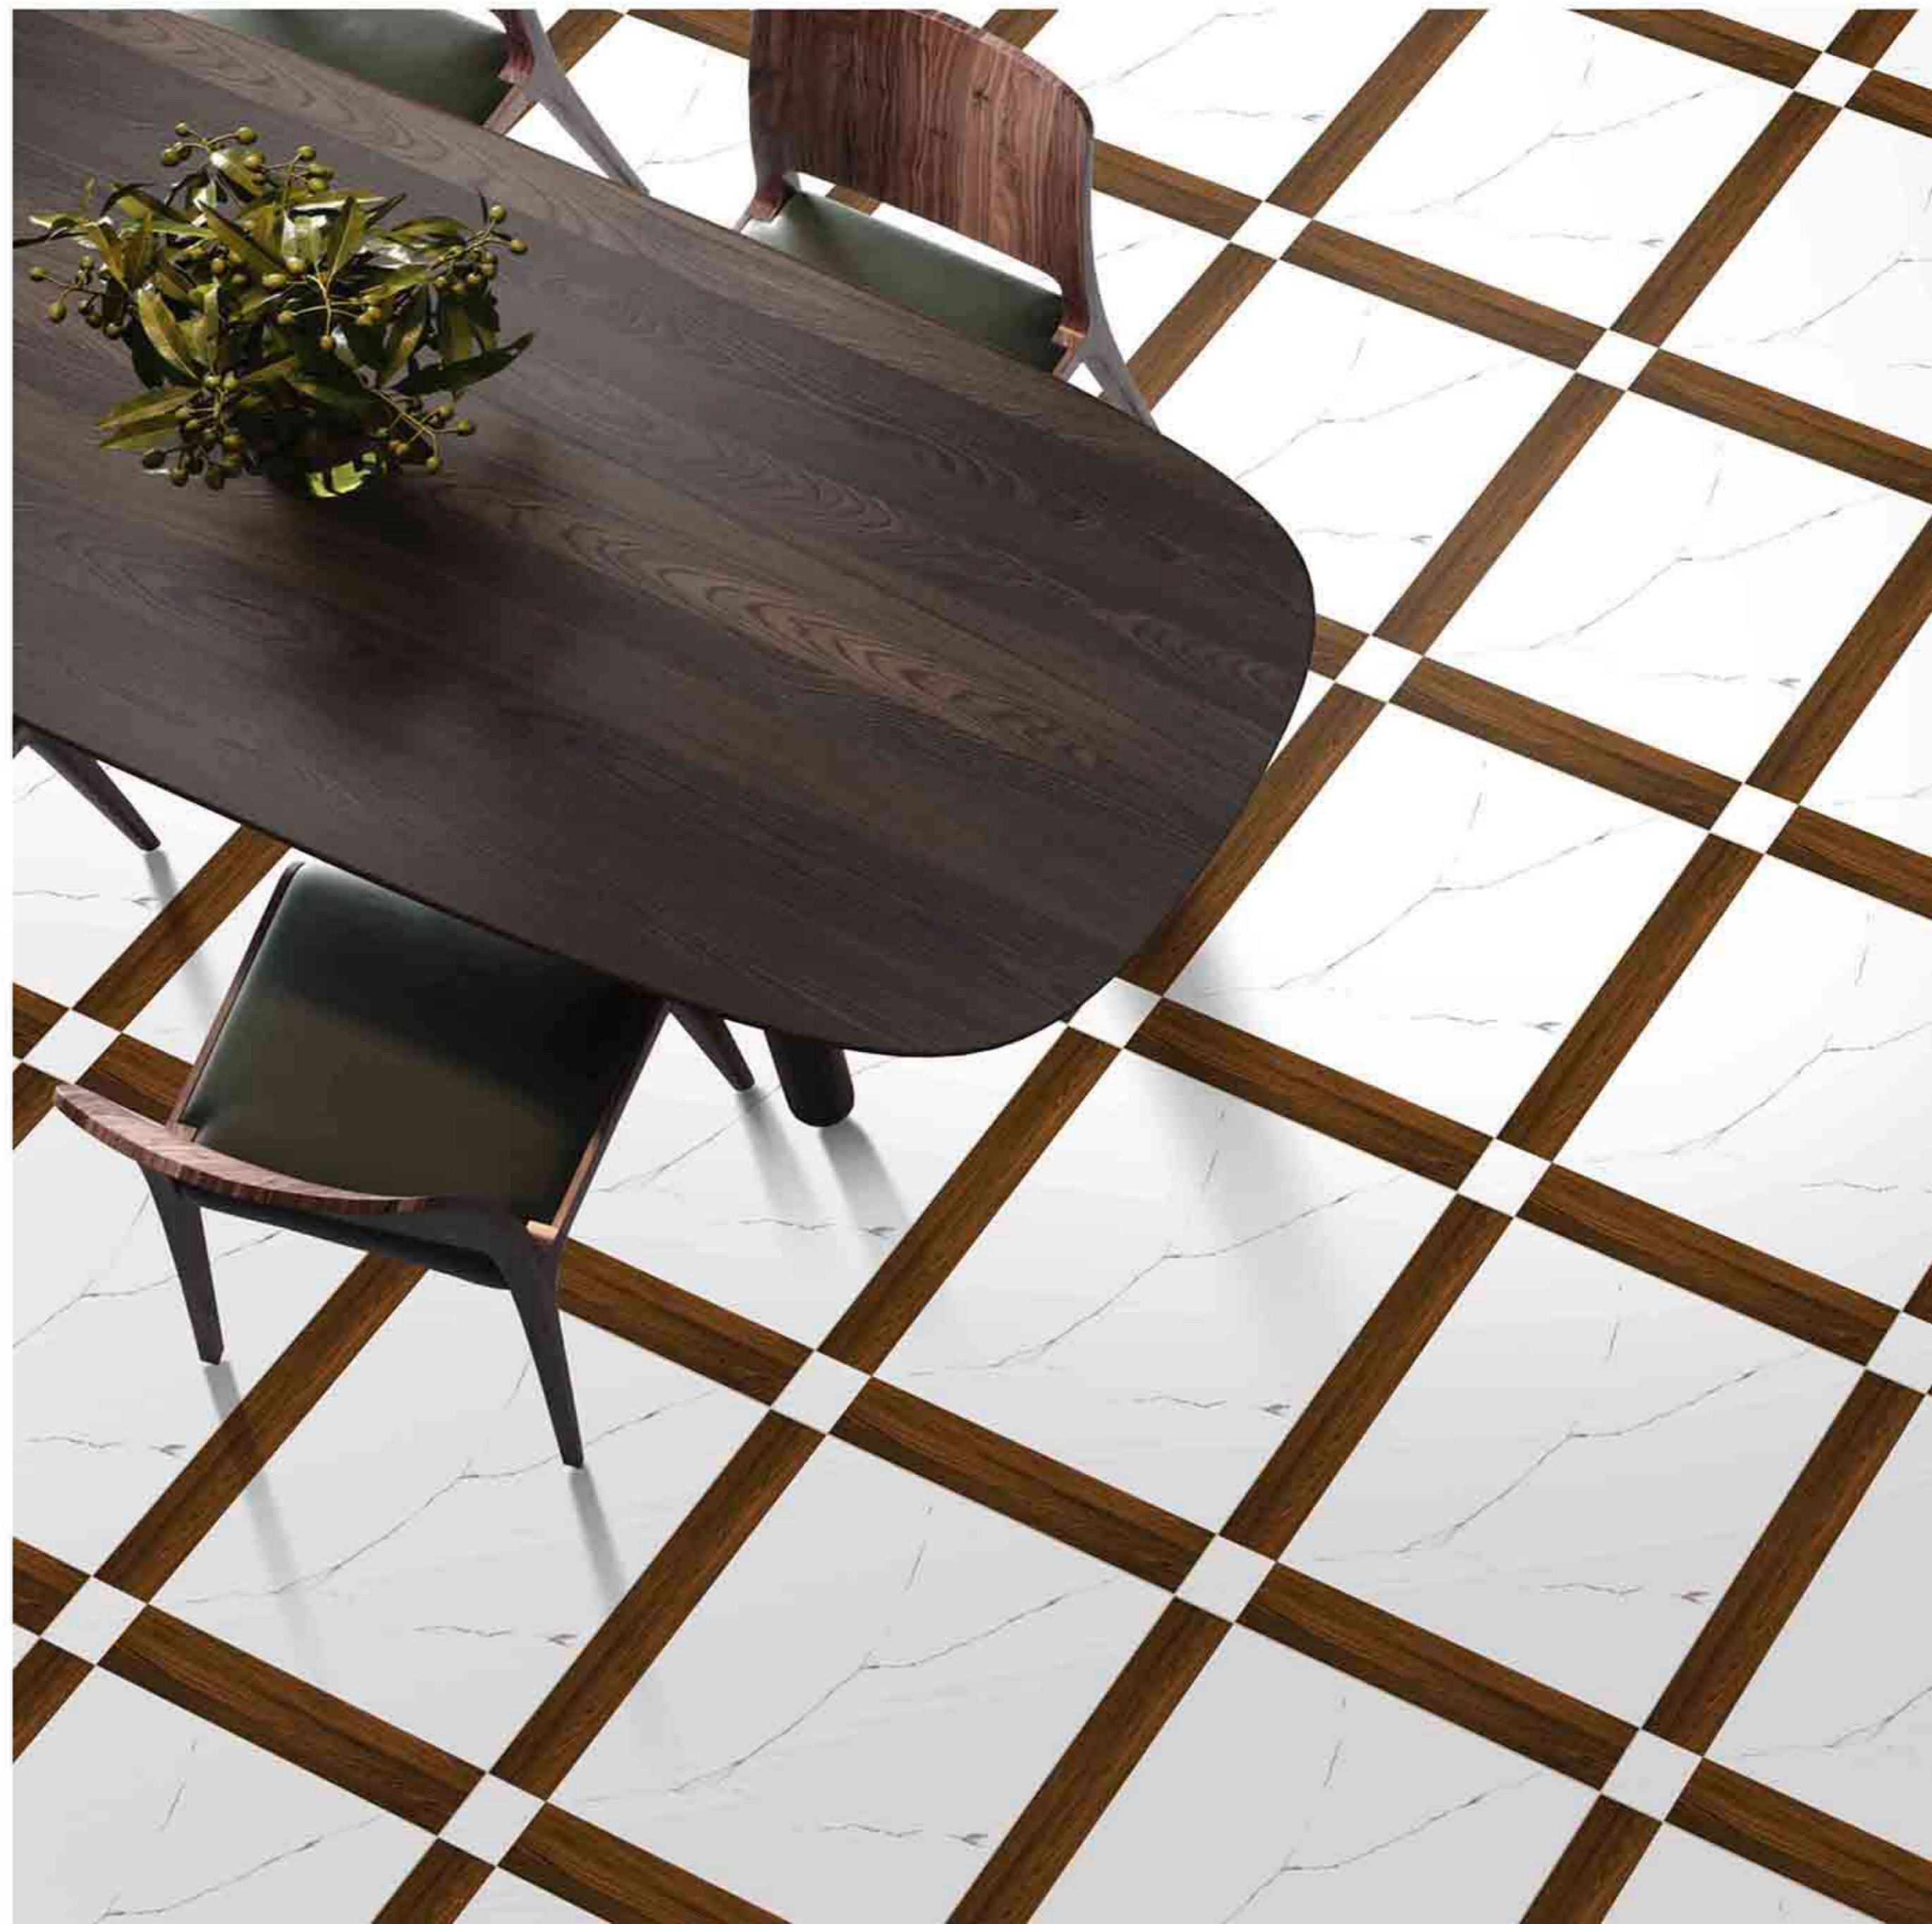

Zero  
Maintenance

Easy to  
Clean

CERAMIC  
FLOOR  
TILE

60x  
60  
CM

EXPORT  
COLLECTION

**3082**

Low Water  
Absorption

Frost  
Resistant