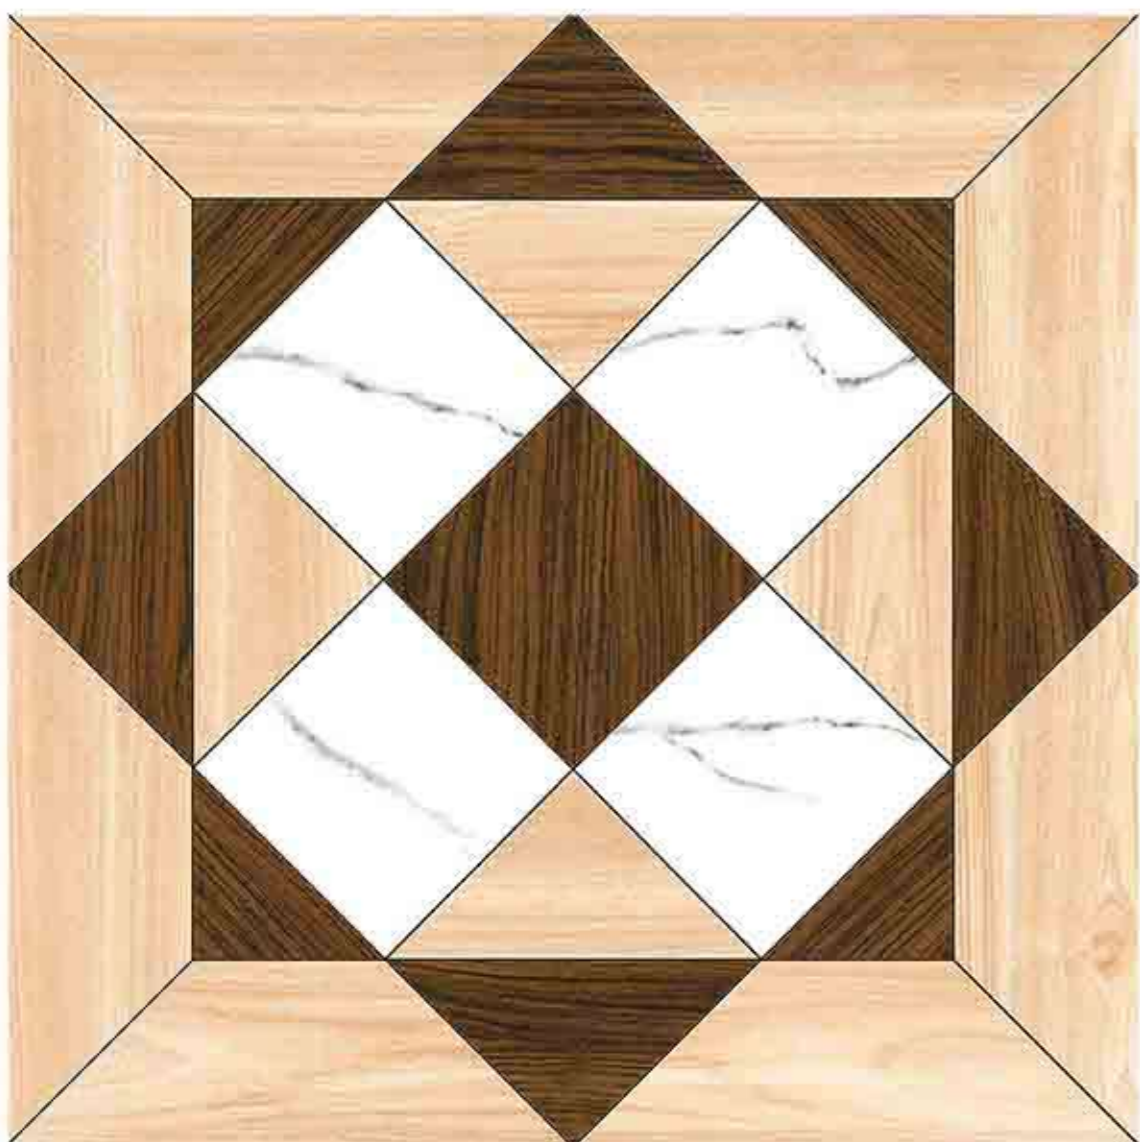

CERAMIC
FLOOR
TILE

60x
60
CM

EXPORT
COLLECTION

3088

Low Water
Absorption

Frost
Resistant

Chemical
Resistant

Stain
Resistance

Zero
Maintenance

Easy to
Clean