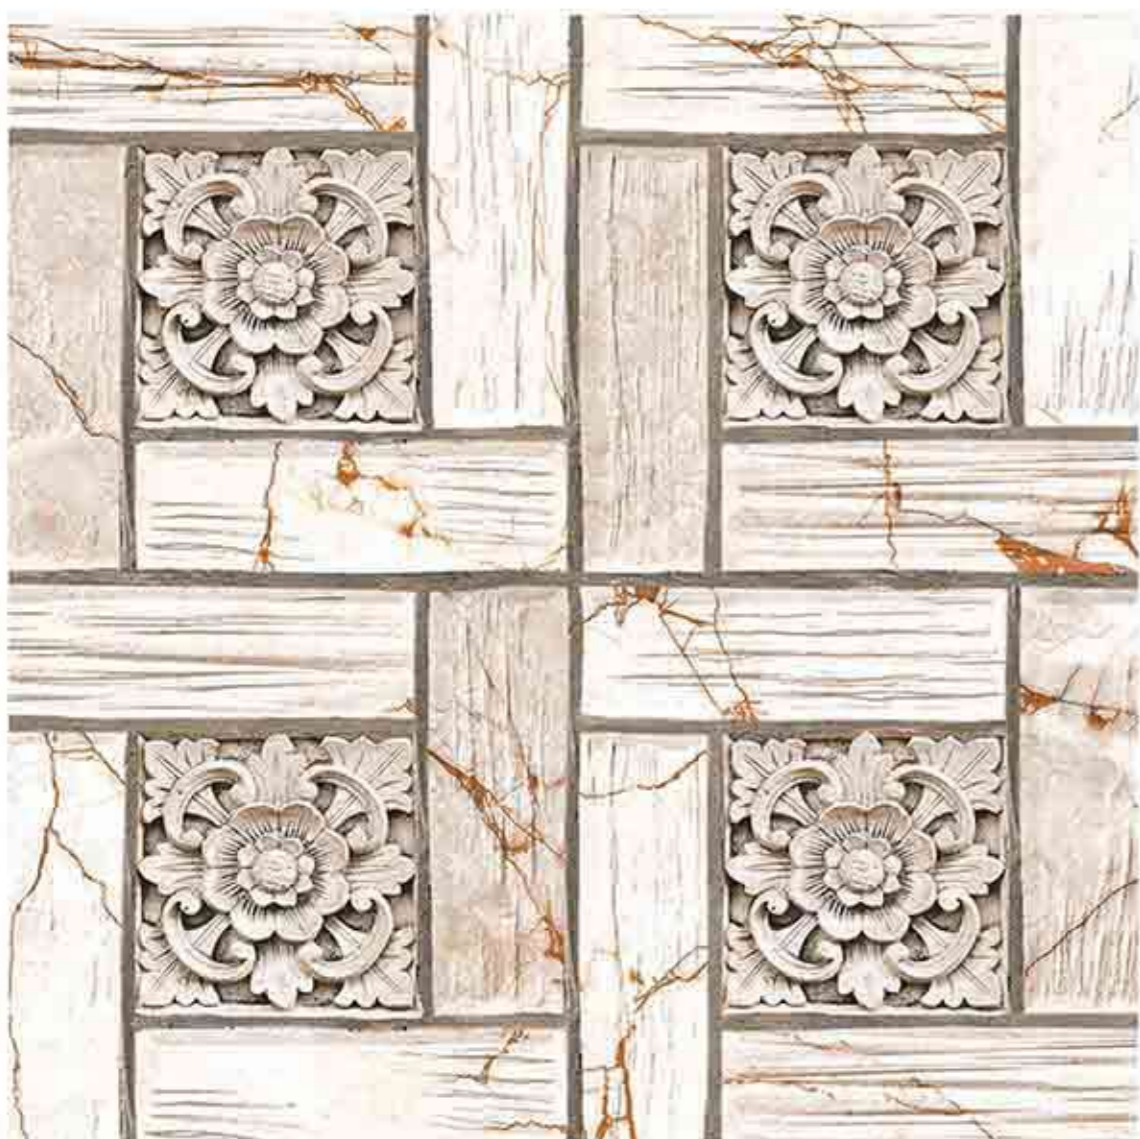

Stain  
Resistance

Zero  
Maintenance

Easy to  
Clean

CERAMIC  
FLOOR  
TILE

60x  
60  
CM

EXPORT  
COLLECTION

**3014**

Low Water  
Absorption