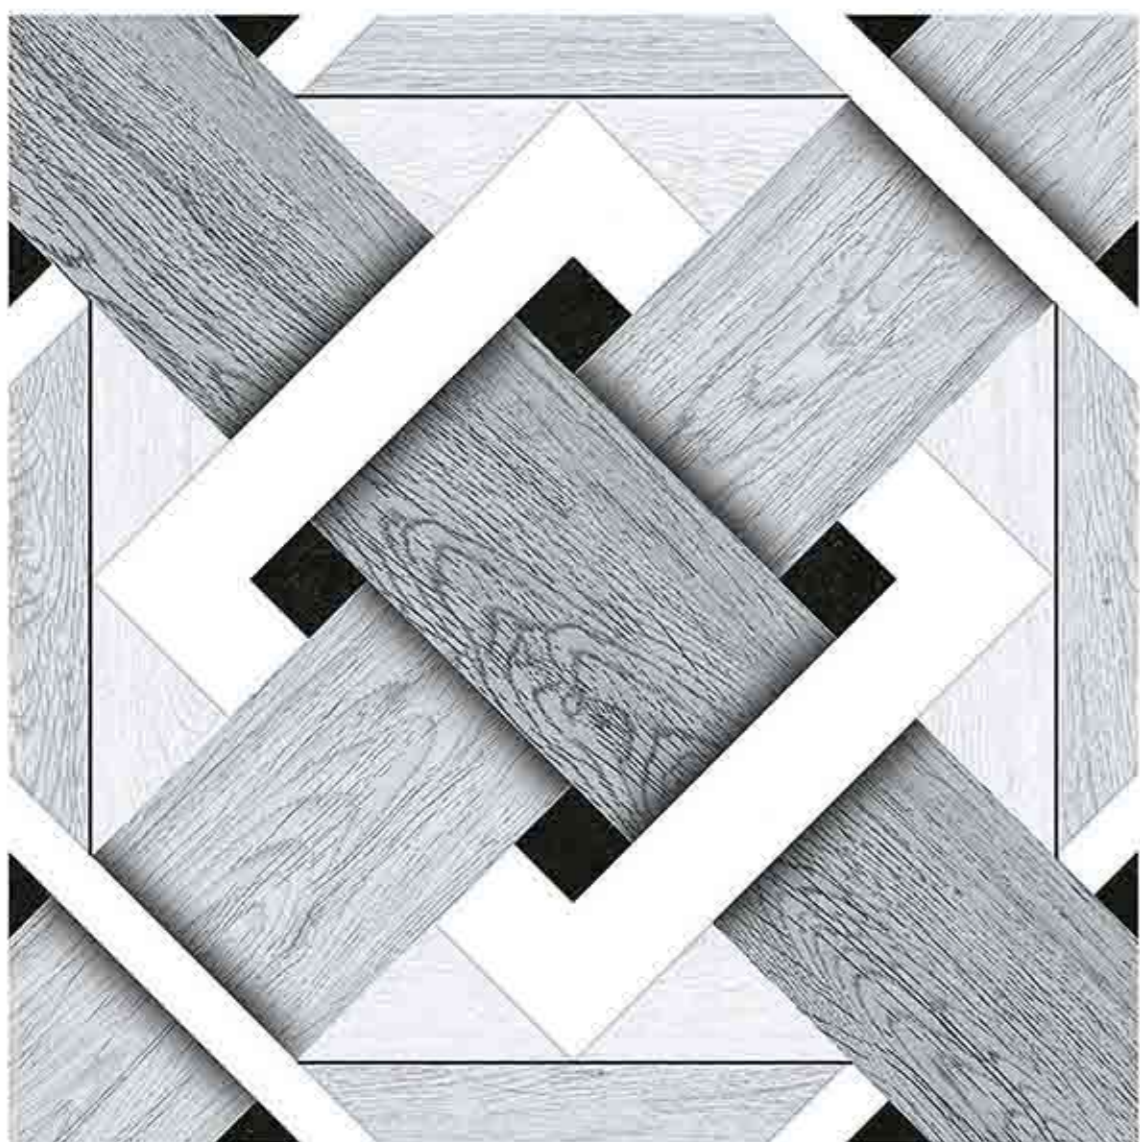

CERAMIC
FLOOR
TILE

60x
60
CM

EXPORT
COLLECTION

3077

Low Water
Absorption

Frost
Resistant

Chemical
Resistant

Stain
Resistance

Zero
Maintenance

Easy to
Clean