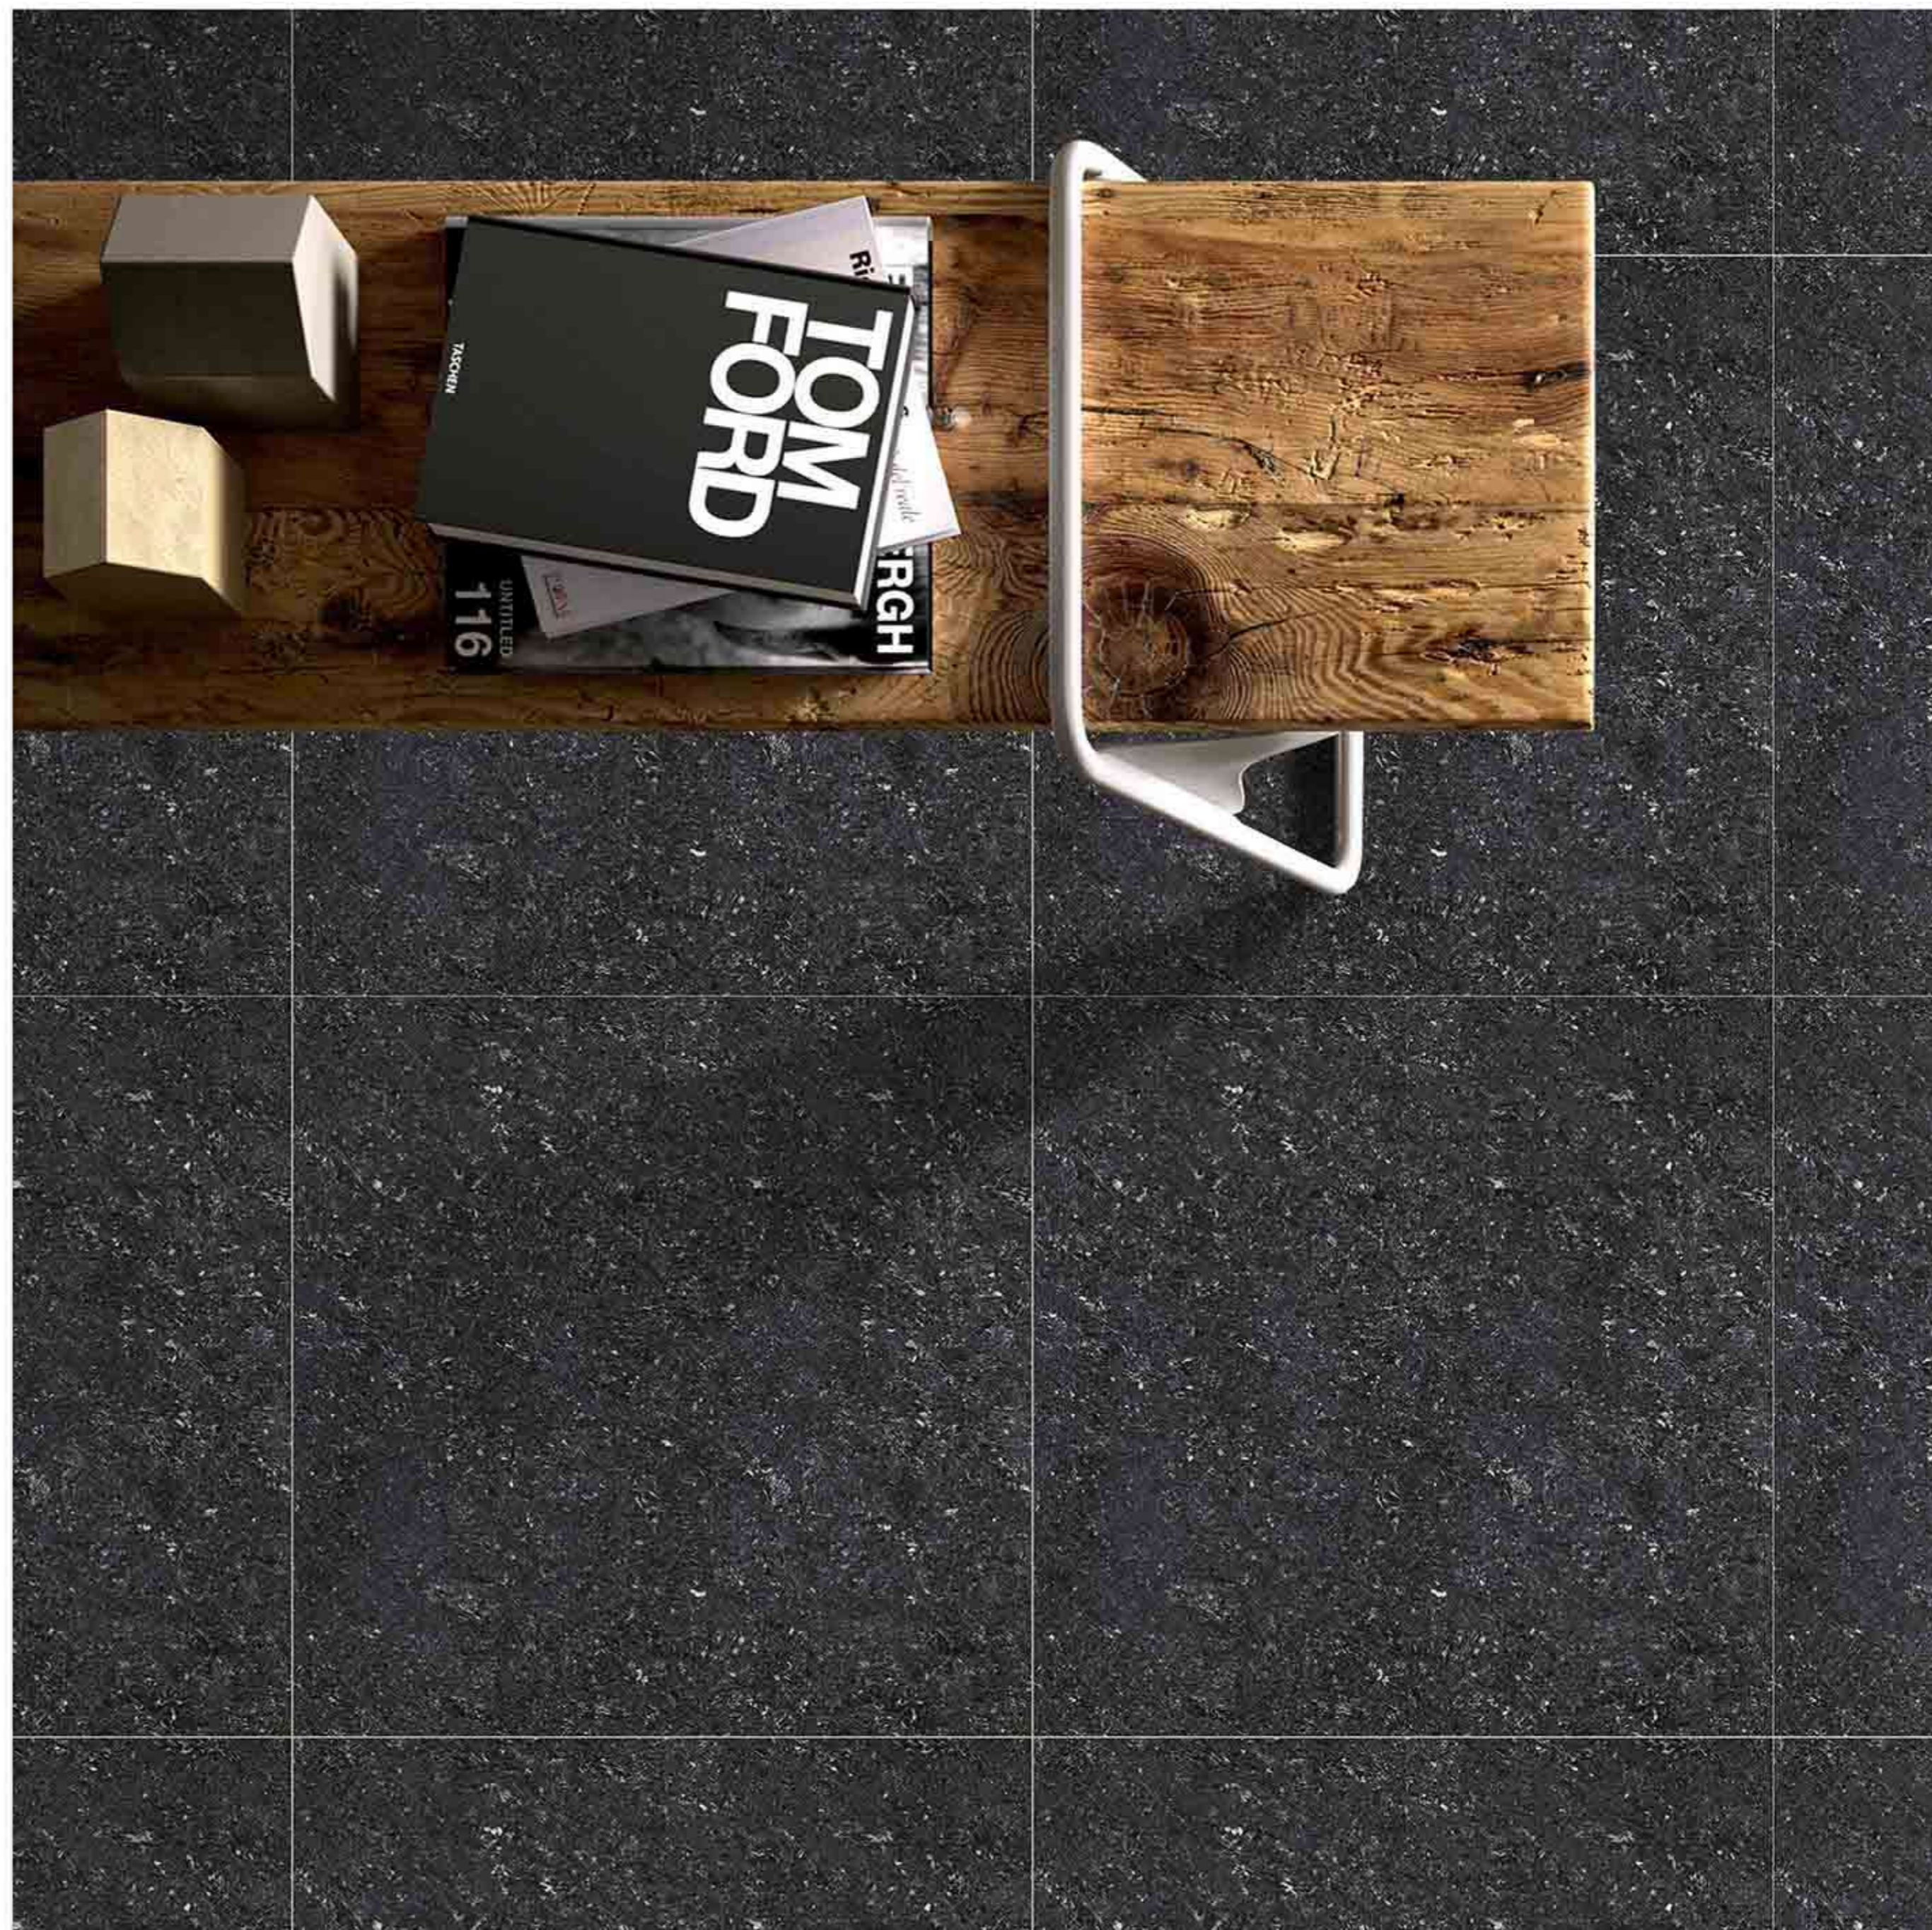

Chemical  
Resistant

Stain  
Resistance

Zero  
Maintenance

Easy to  
Clean

CERAMIC  
FLOOR  
TILE

60x  
60  
CM

EXPORT  
COLLECTION

**3075**