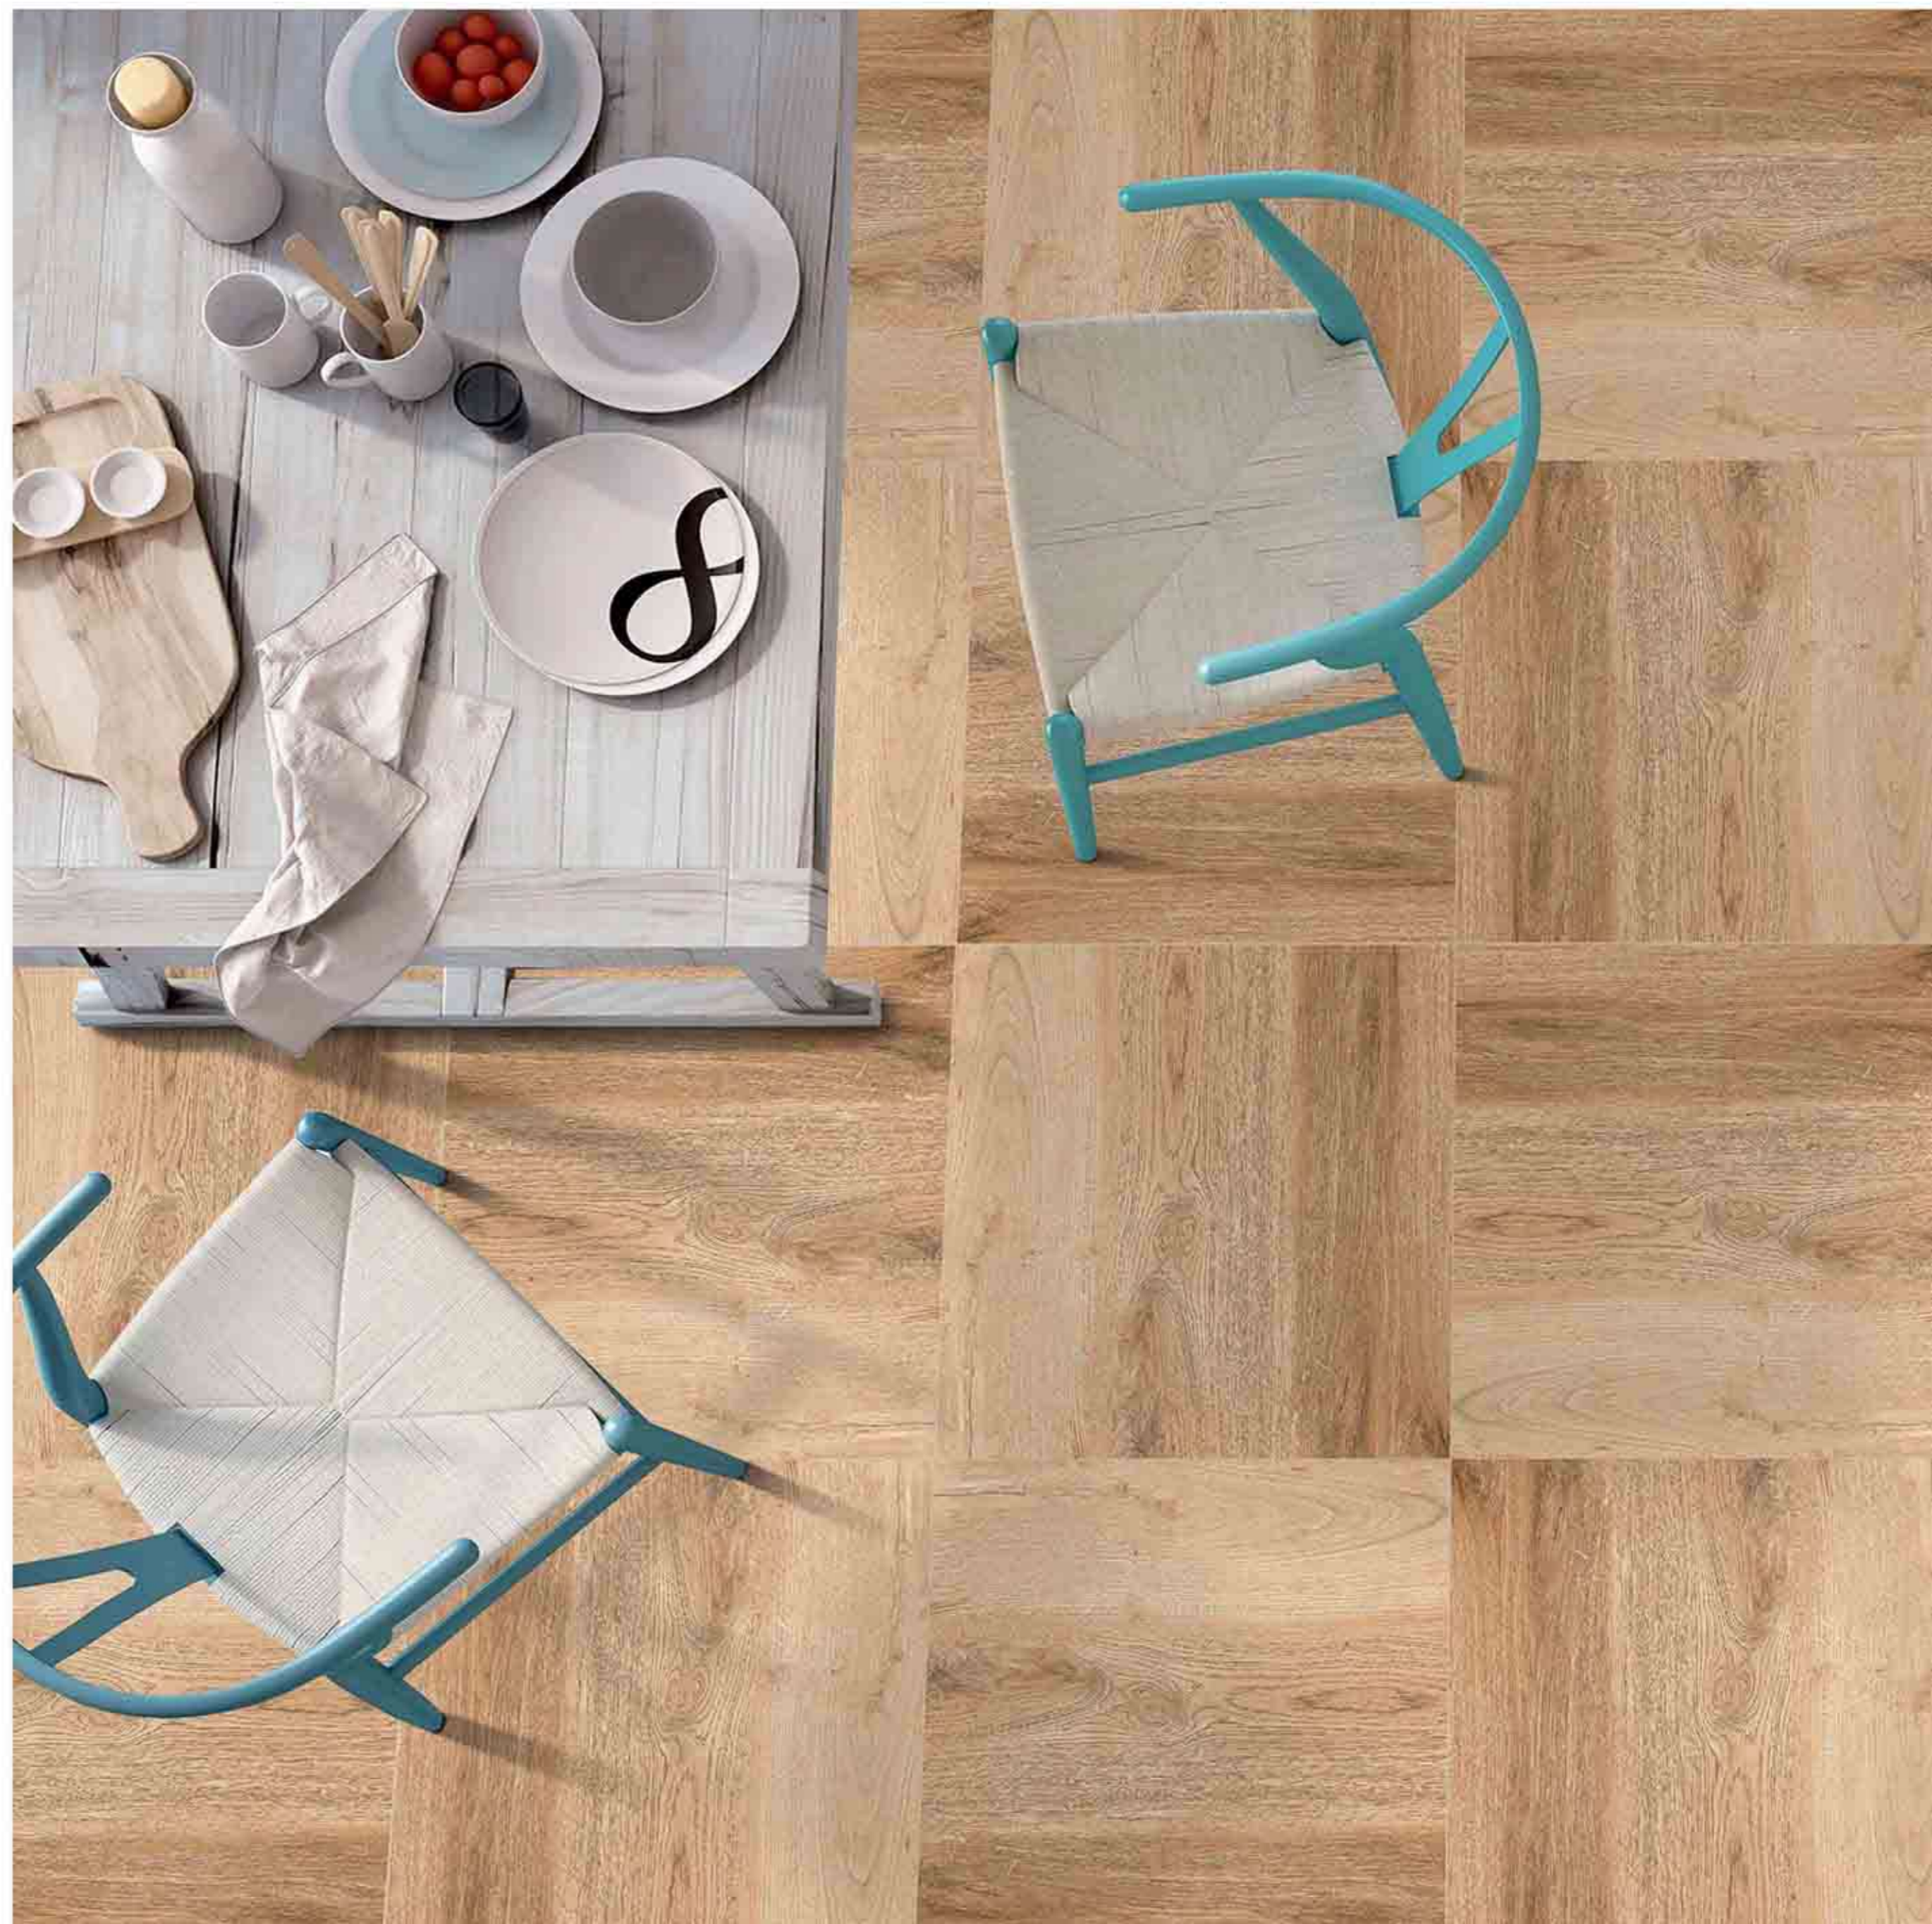

Stain  
Resistance

Zero  
Maintenance

Easy to  
Clean

CERAMIC  
FLOOR  
TILE

60x  
60  
CM

EXPORT  
COLLECTION

**3022**

RANDOM