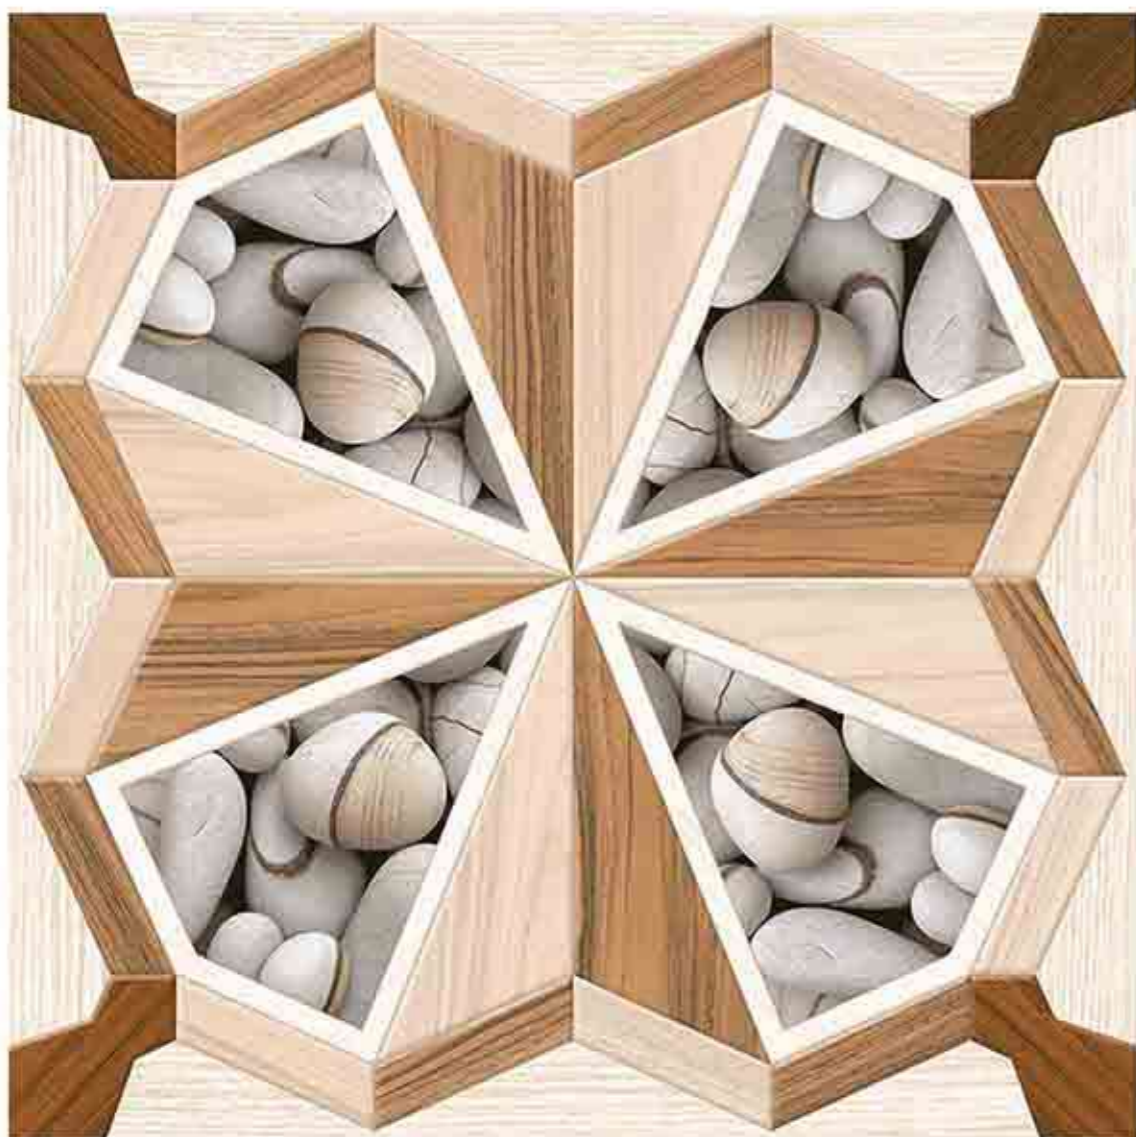

CERAMIC
FLOOR
TILE

60x
60
CM

EXPORT
COLLECTION

3025

Low Water
Absorption

Frost
Resistant

Chemical
Resistant

Stain
Resistance

Zero
Maintenance

Easy to
Clean