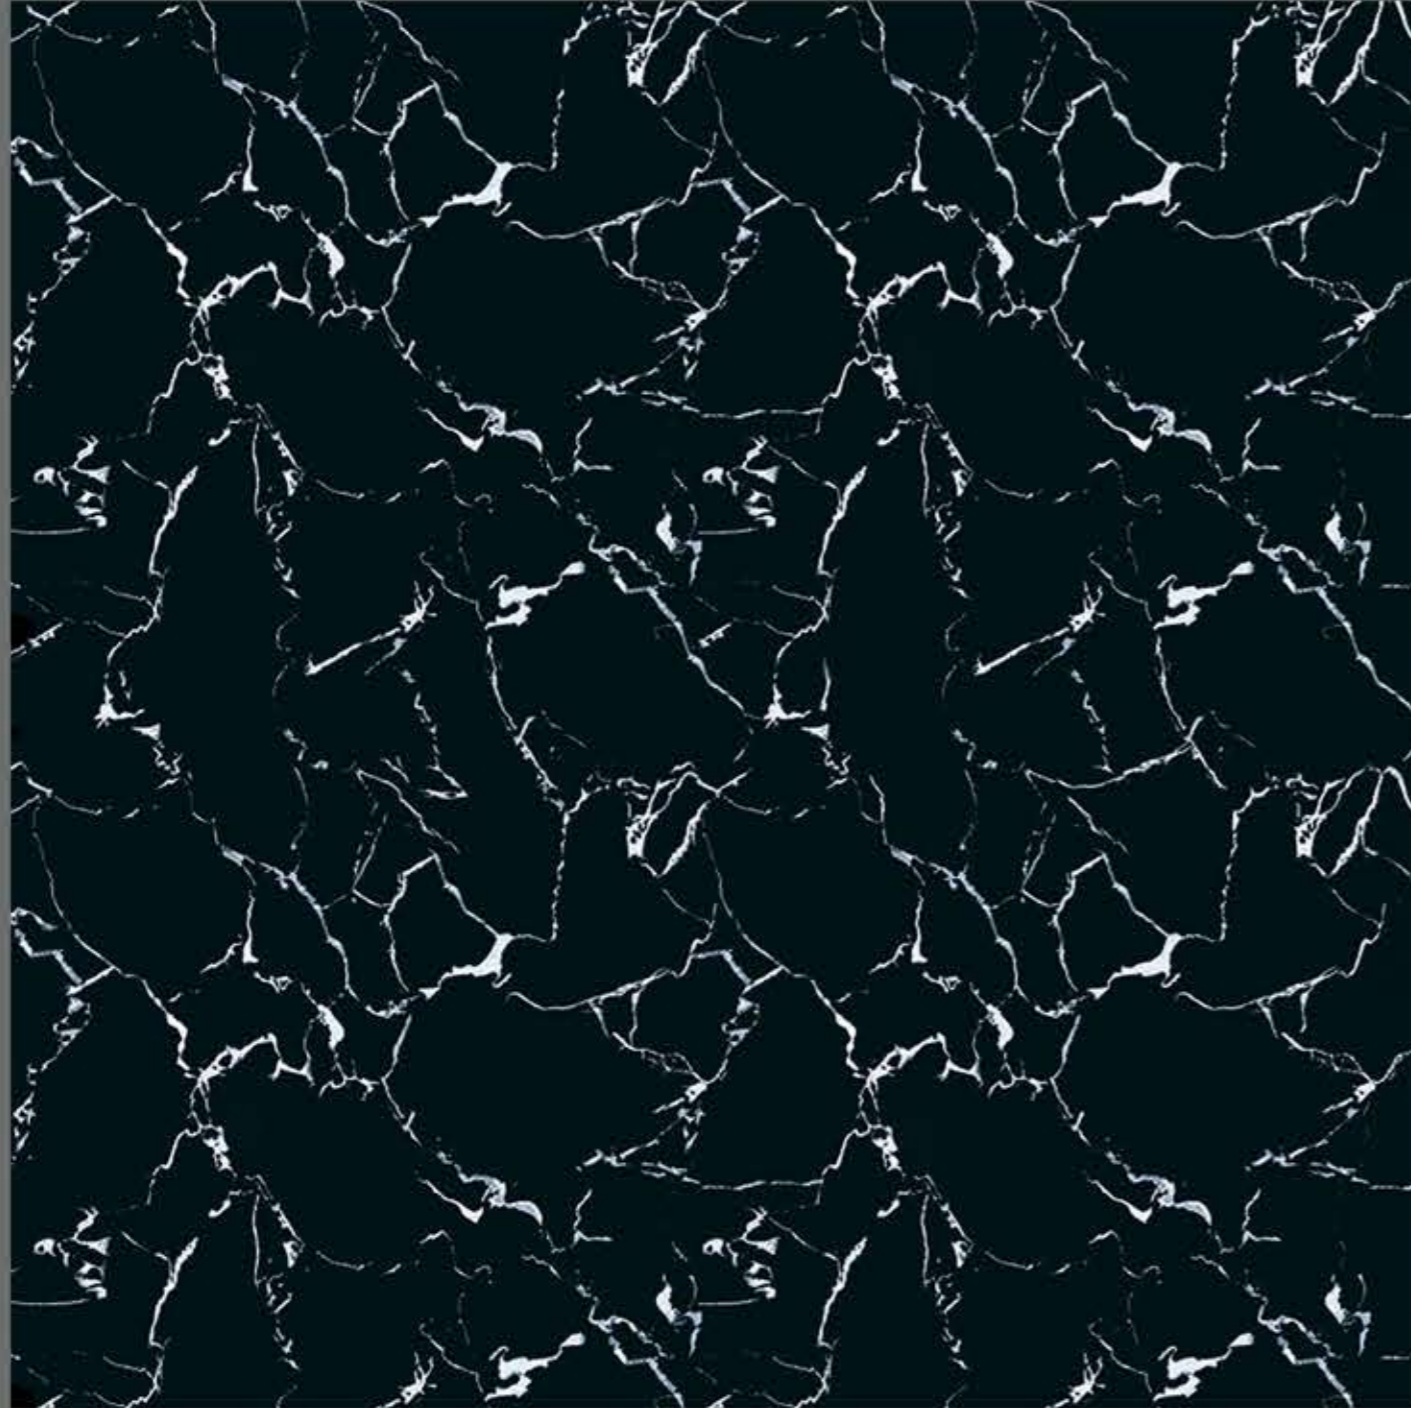

EXPO SERIES

digital—
porcelain
TILES

LEXOLITE

CERAMIC LLP

600x
/ 600mm

GLOSSY | MATT | RUSTIC | WOOD

COLLECTION-2023