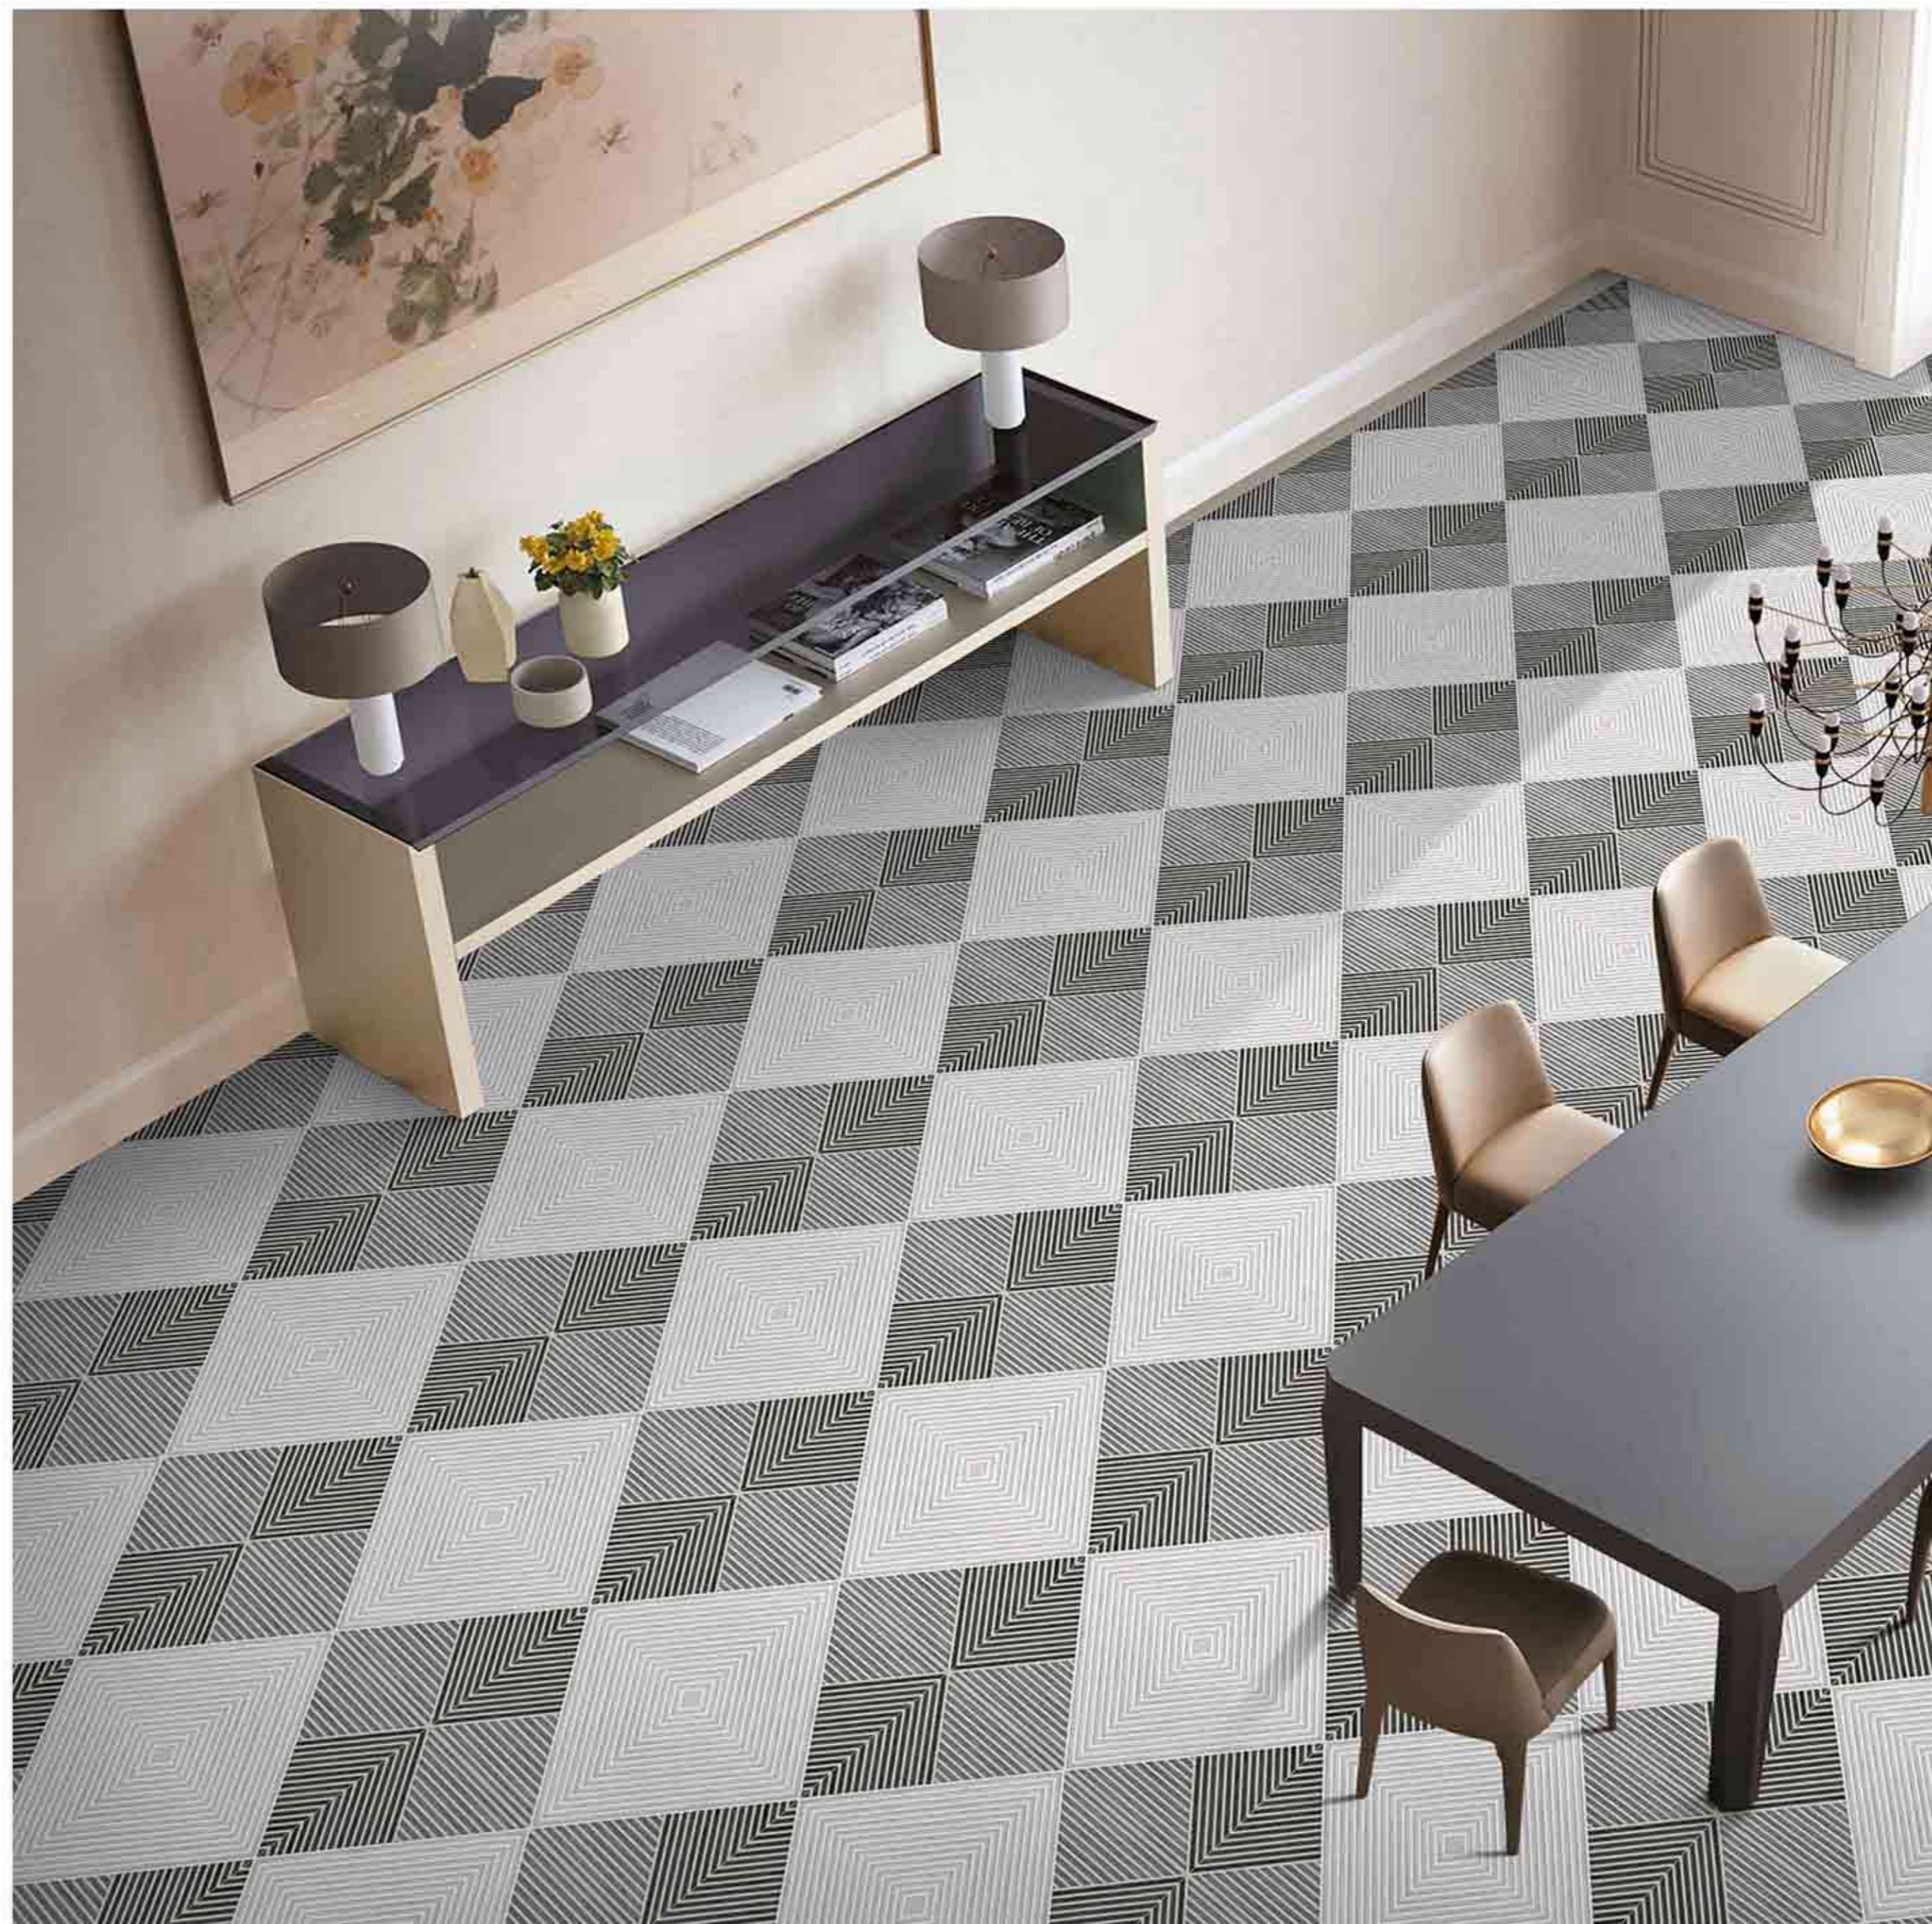

CERAMIC
FLOOR
TILE

60x
60
CM

EXPORT
COLLECTION

3013

Low Water
Absorption

Frost
Resistant

Chemical
Resistant

Stain
Resistance

Zero
Maintenance

Easy to
Clean