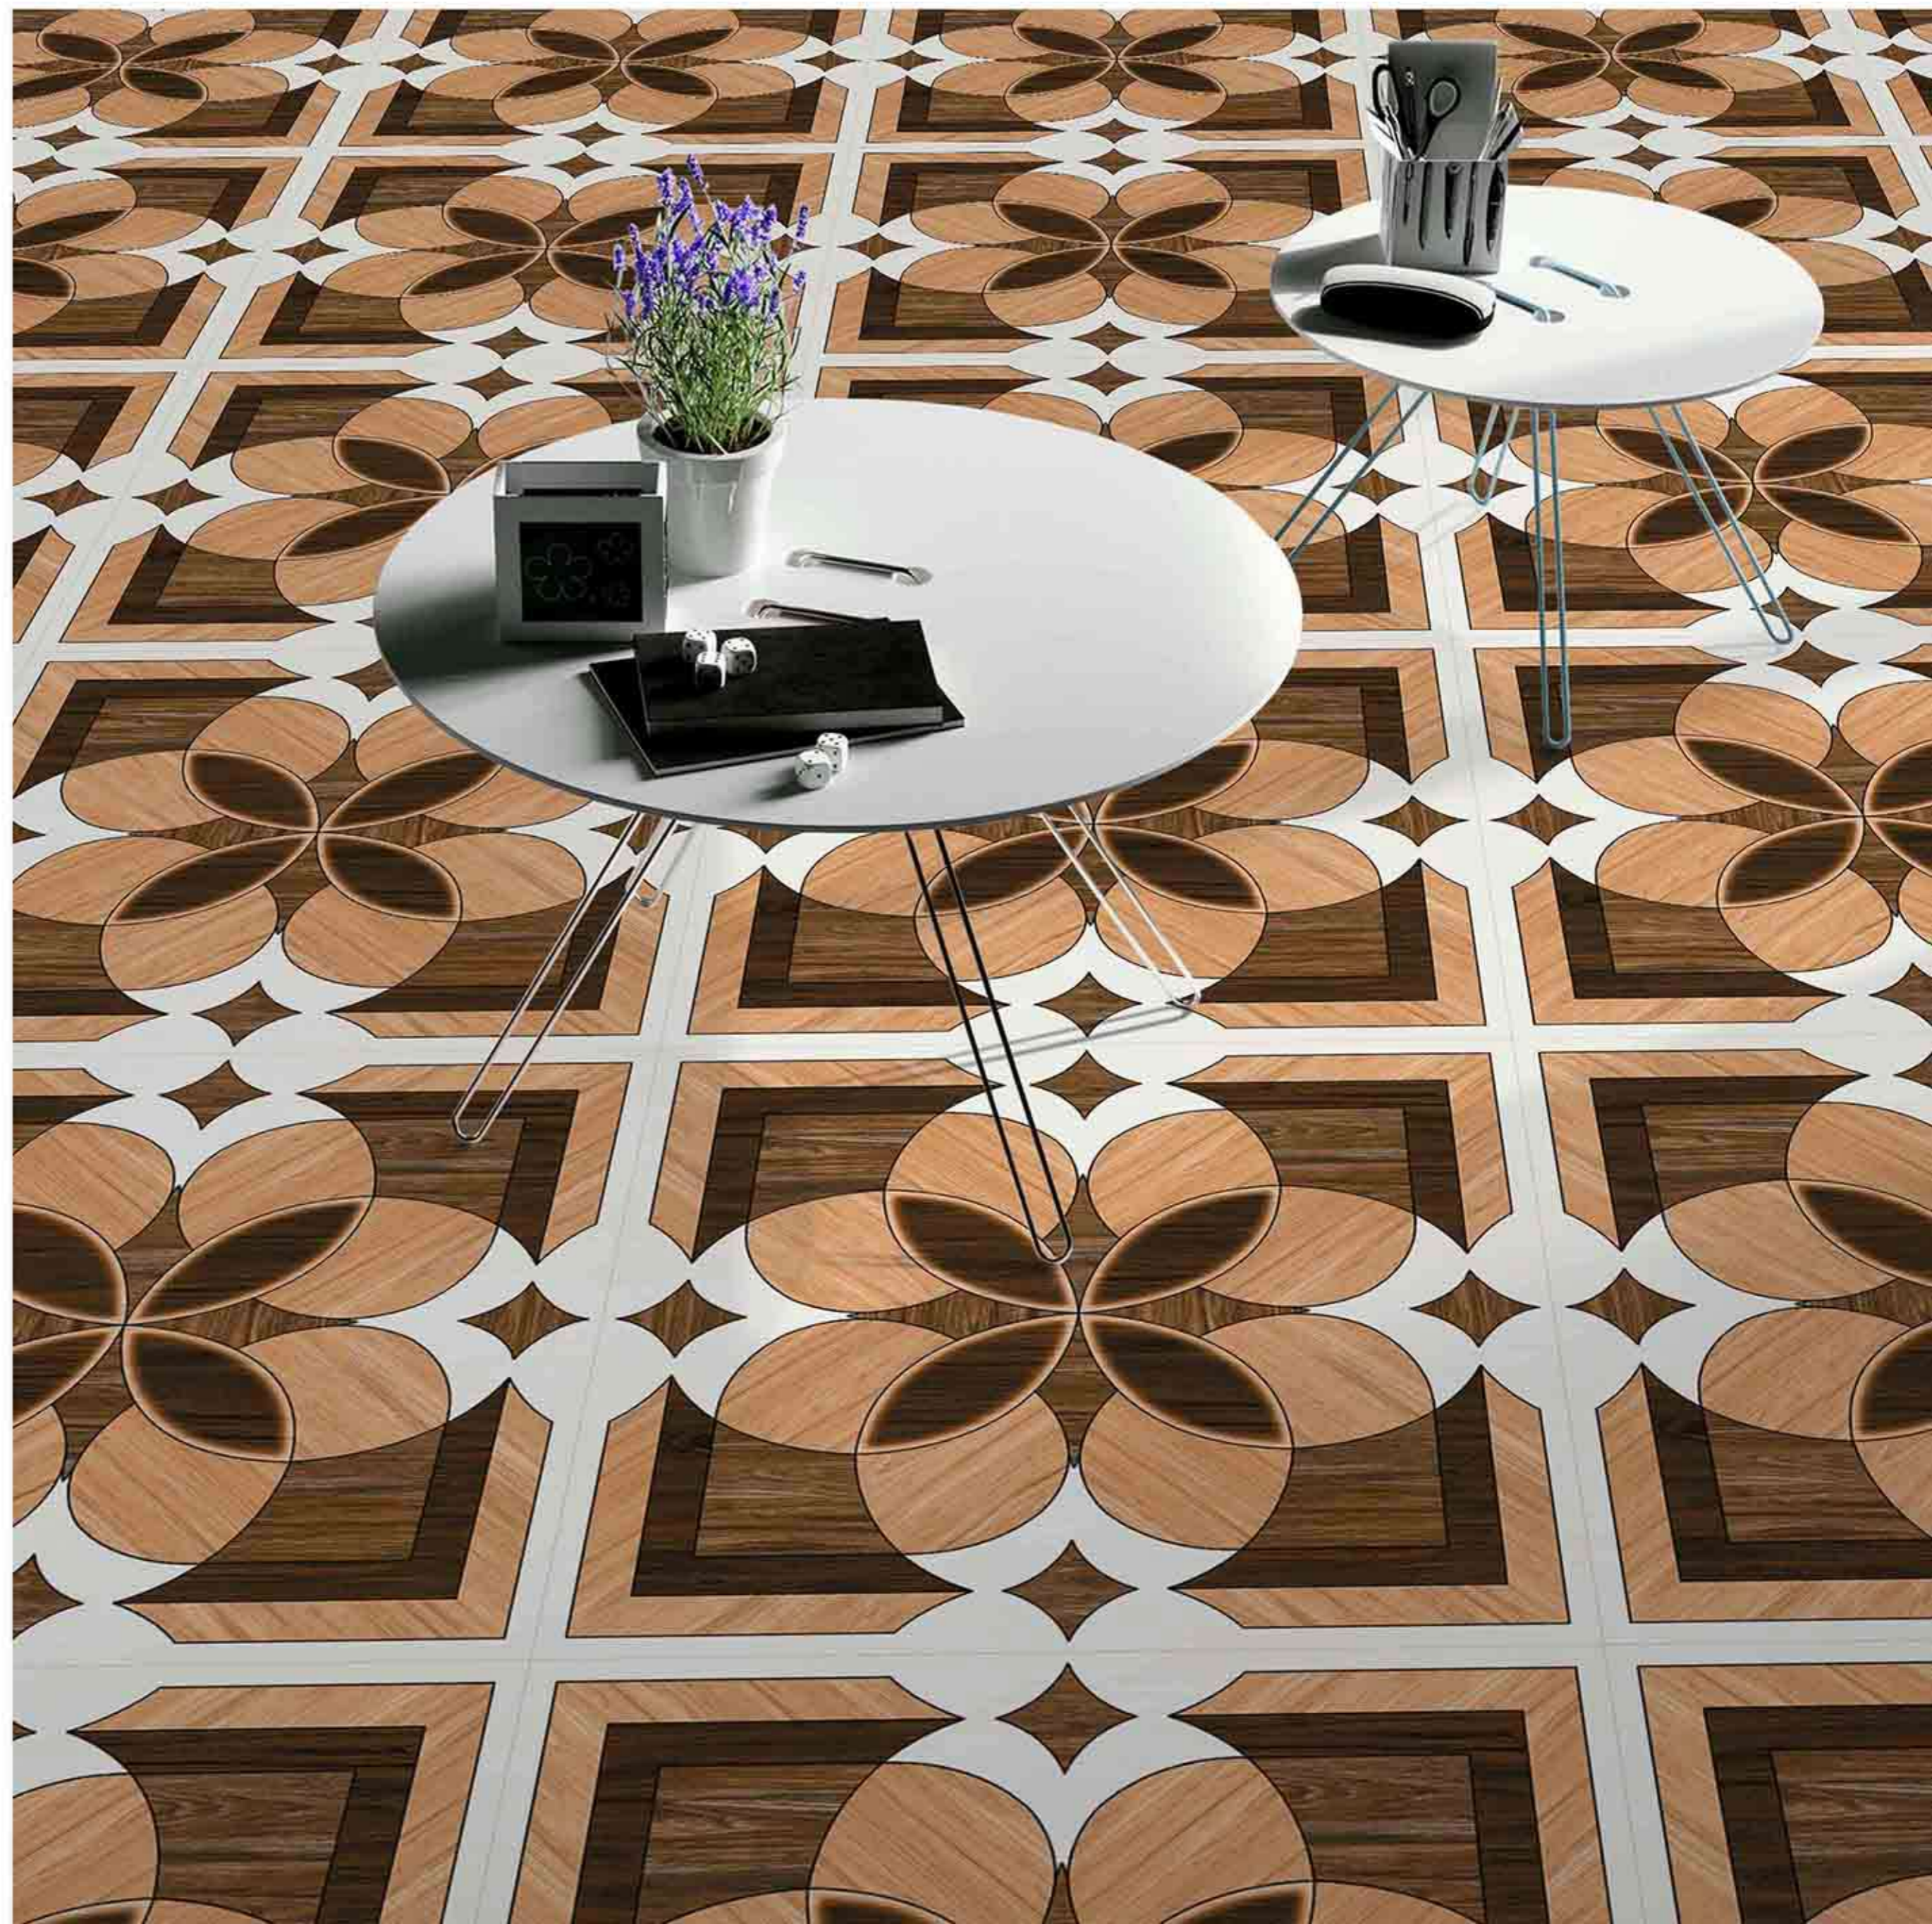

CERAMIC
FLOOR
TILE

60x
60
CM

EXPORT
COLLECTION

3097

Low Water
Absorption

Frost
Resistant

Chemical
Resistant

Stain
Resistance

Zero
Maintenance

Easy to
Clean