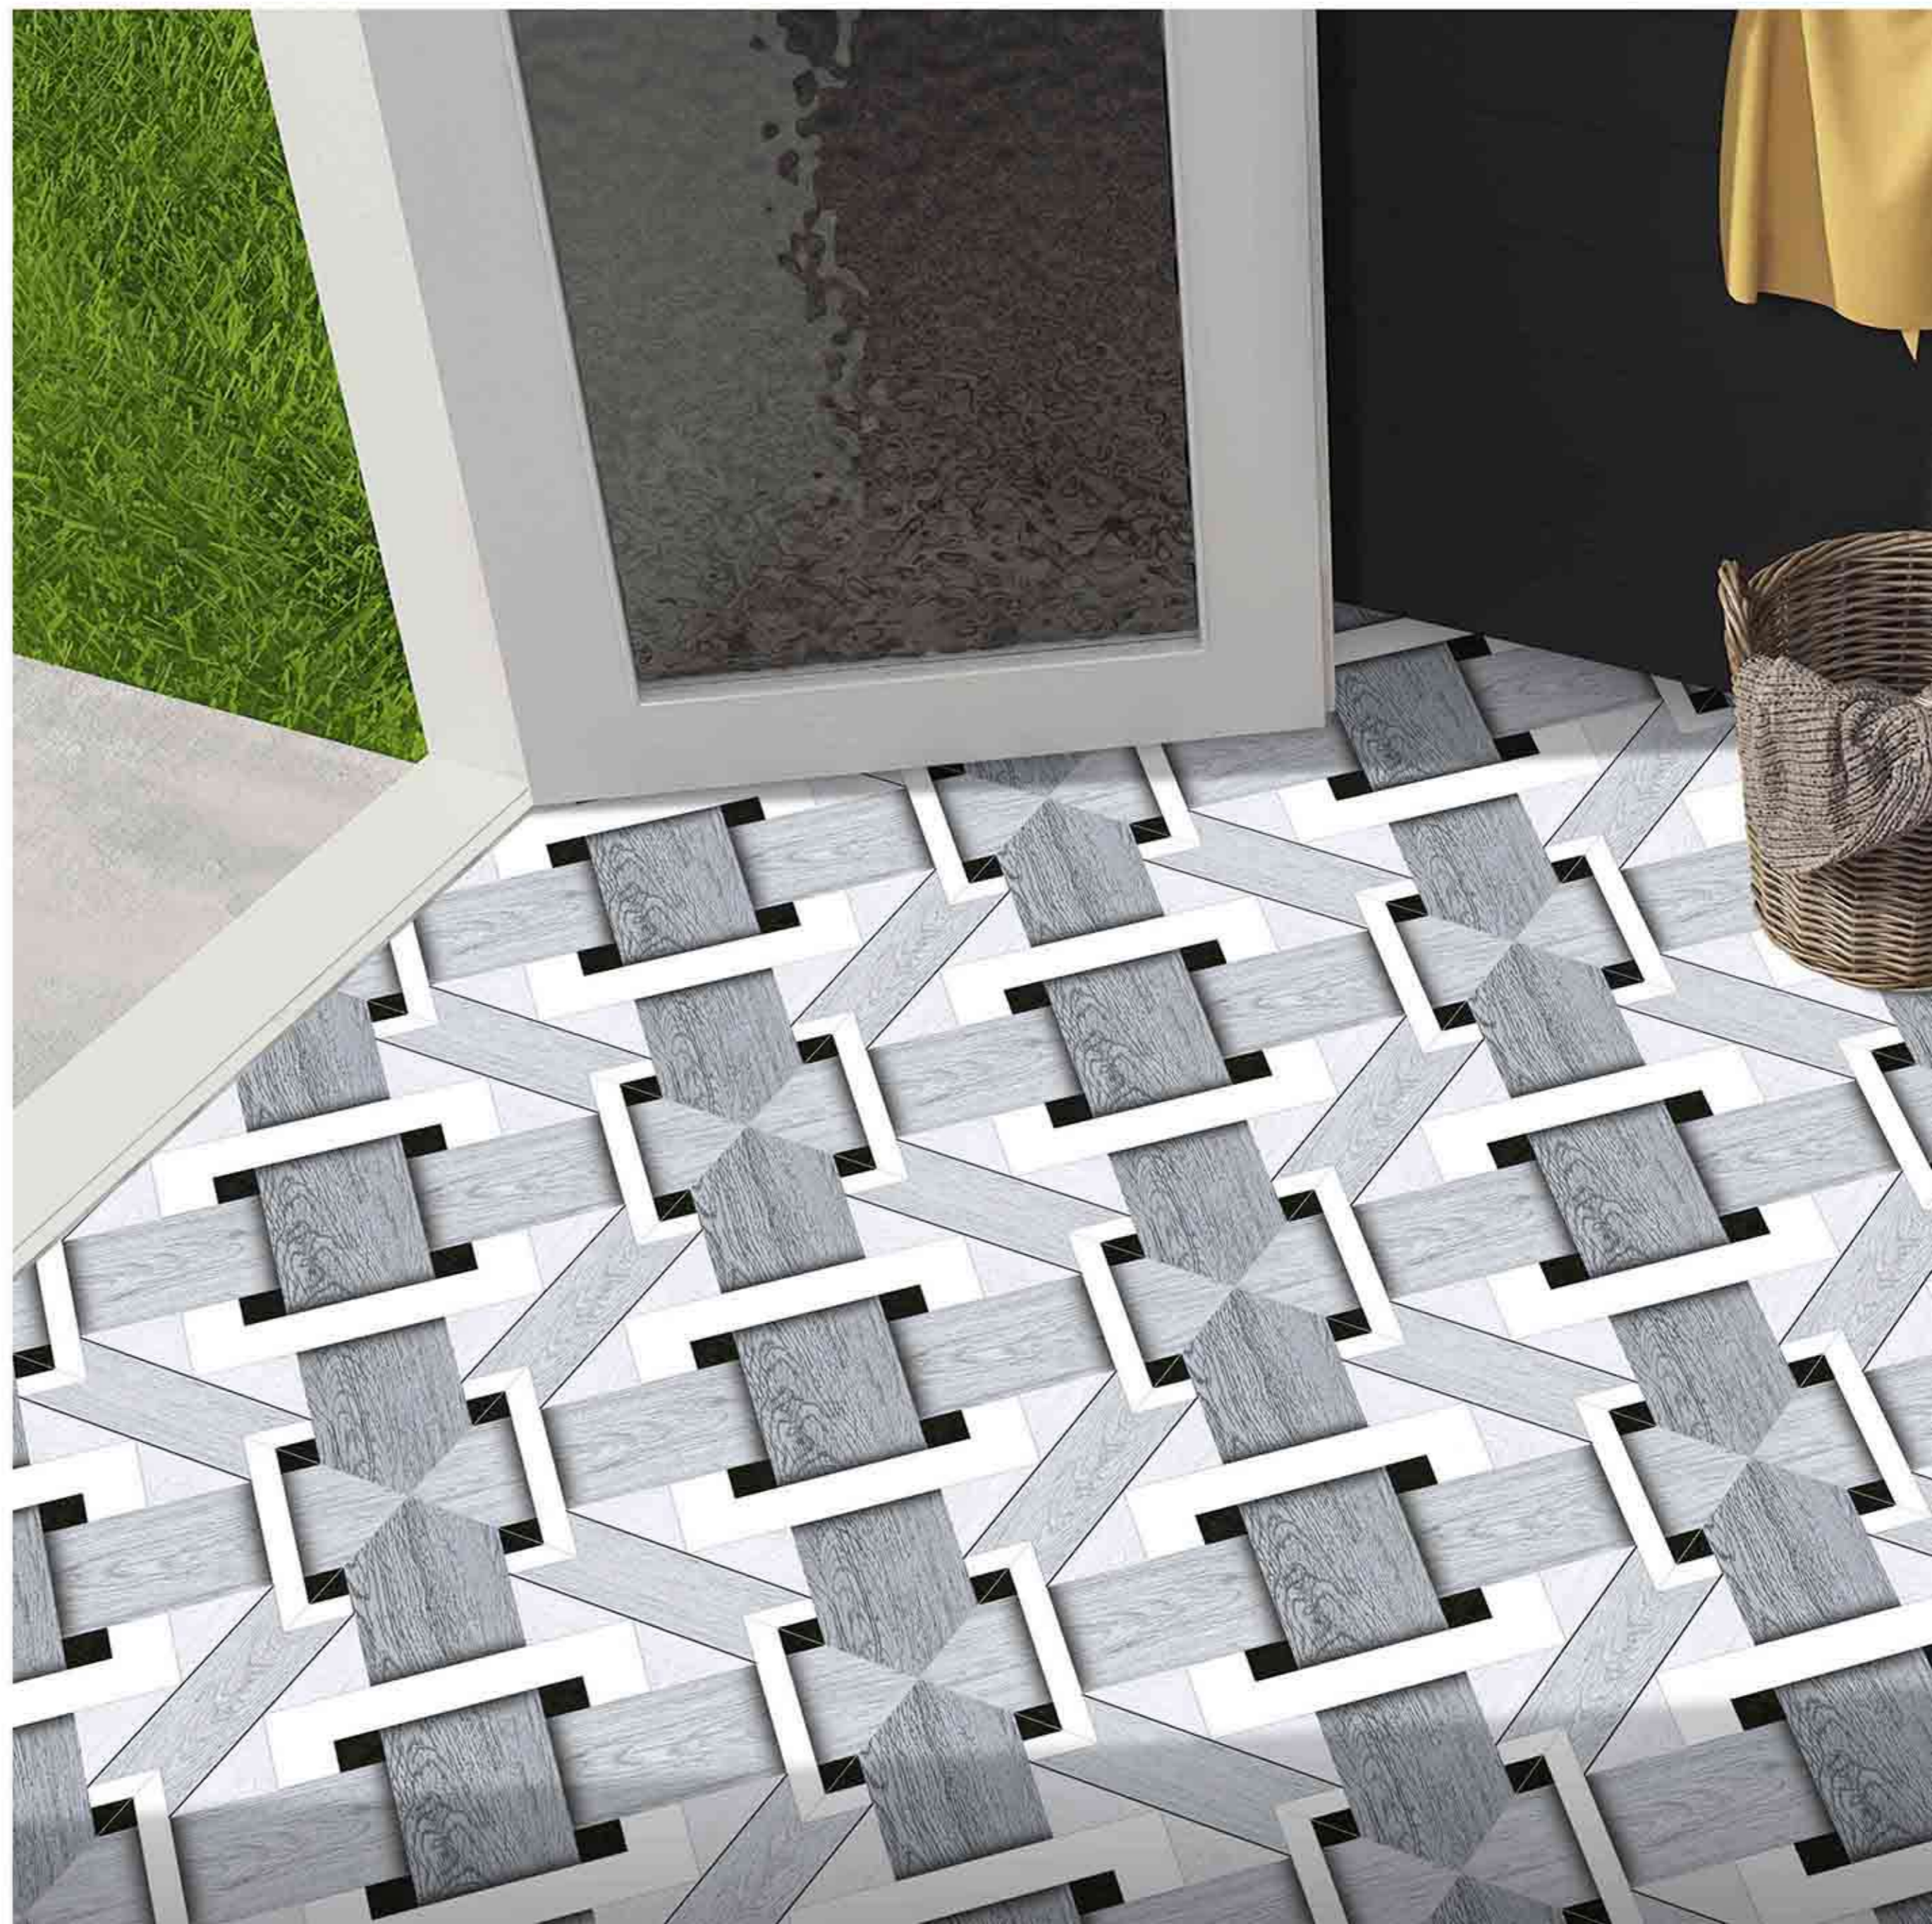

CERAMIC
FLOOR
TILE

60x
60
CM

EXPORT
COLLECTION

3077

Low Water
Absorption

Frost
Resistant

Chemical
Resistant

Stain
Resistance

Zero
Maintenance

Easy to
Clean