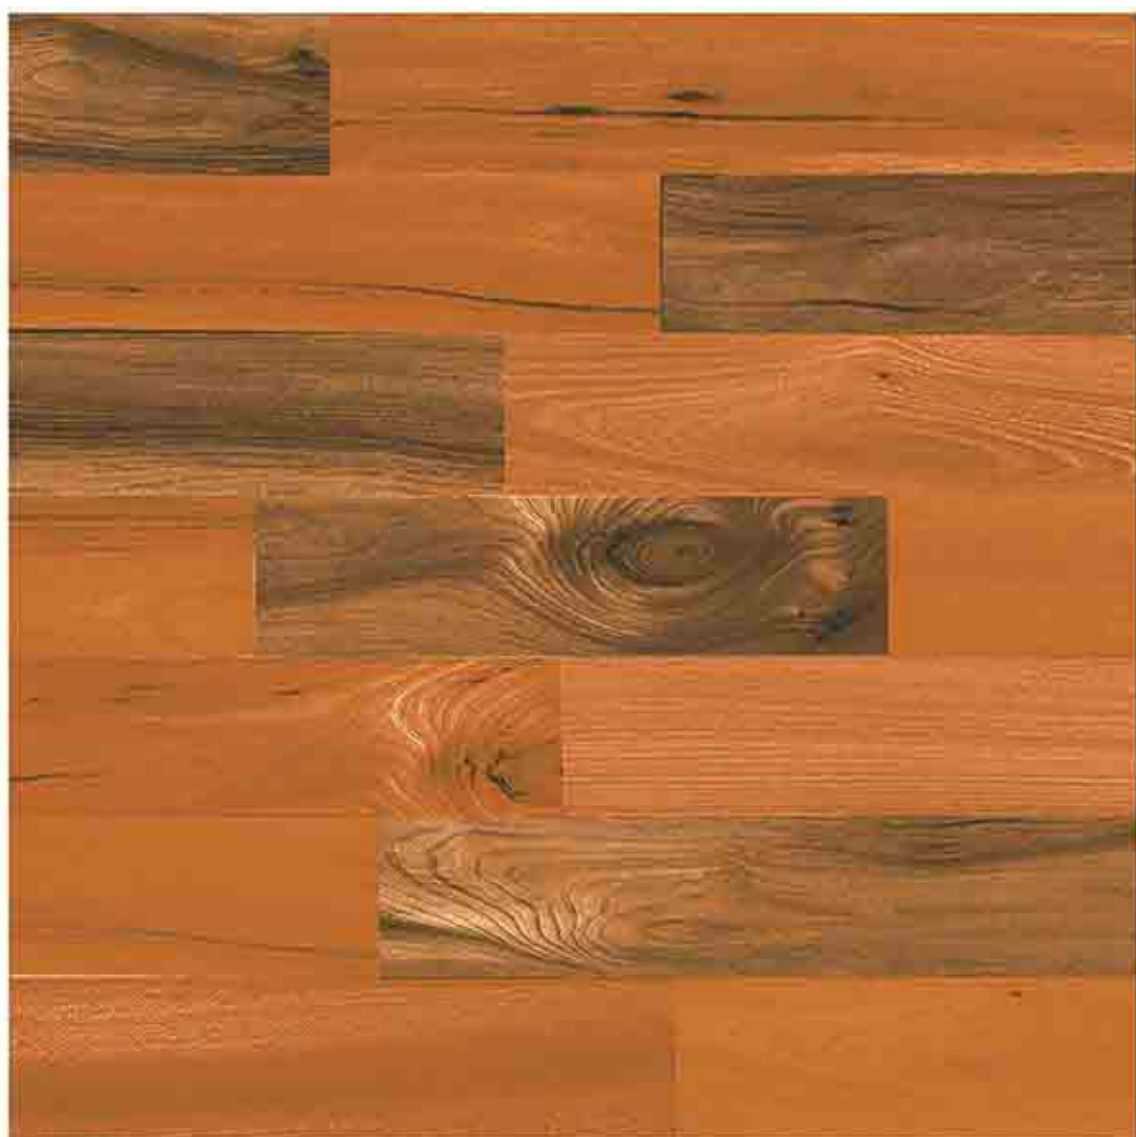

Zero  
Maintenance

Easy to  
Clean

CERAMIC  
FLOOR  
TILE

60x  
60  
CM

EXPORT  
COLLECTION

**3043**

Low Water  
Absorption

Frost  
Resistant