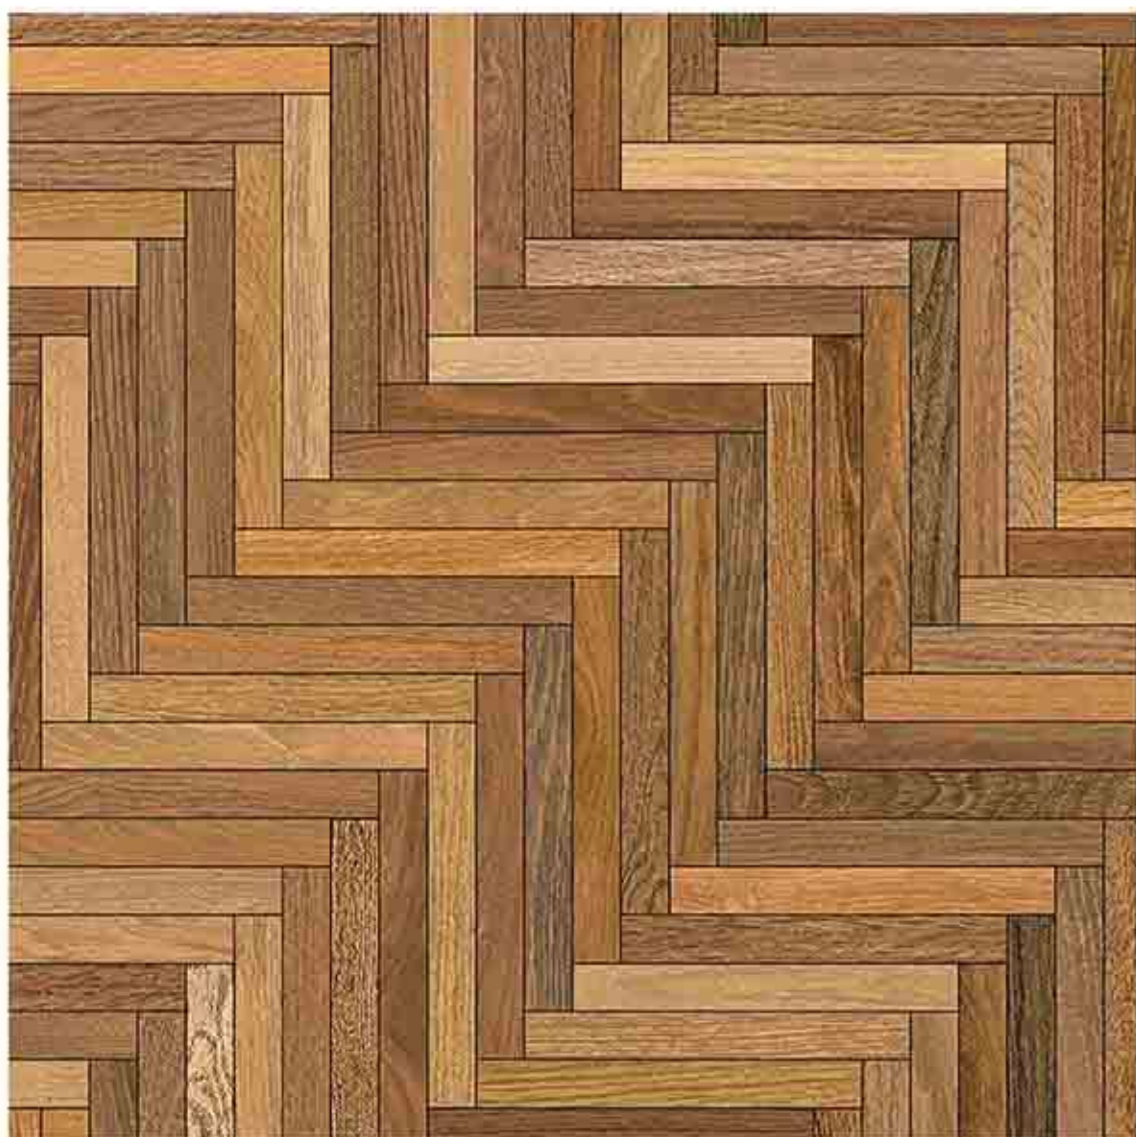

CERAMIC
FLOOR
TILE

60x
60
CM

EXPORT
COLLECTION

3005

Low Water
Absorption

Frost
Resistant

Chemical
Resistant

Stain
Resistance

Zero
Maintenance

Easy to
Clean