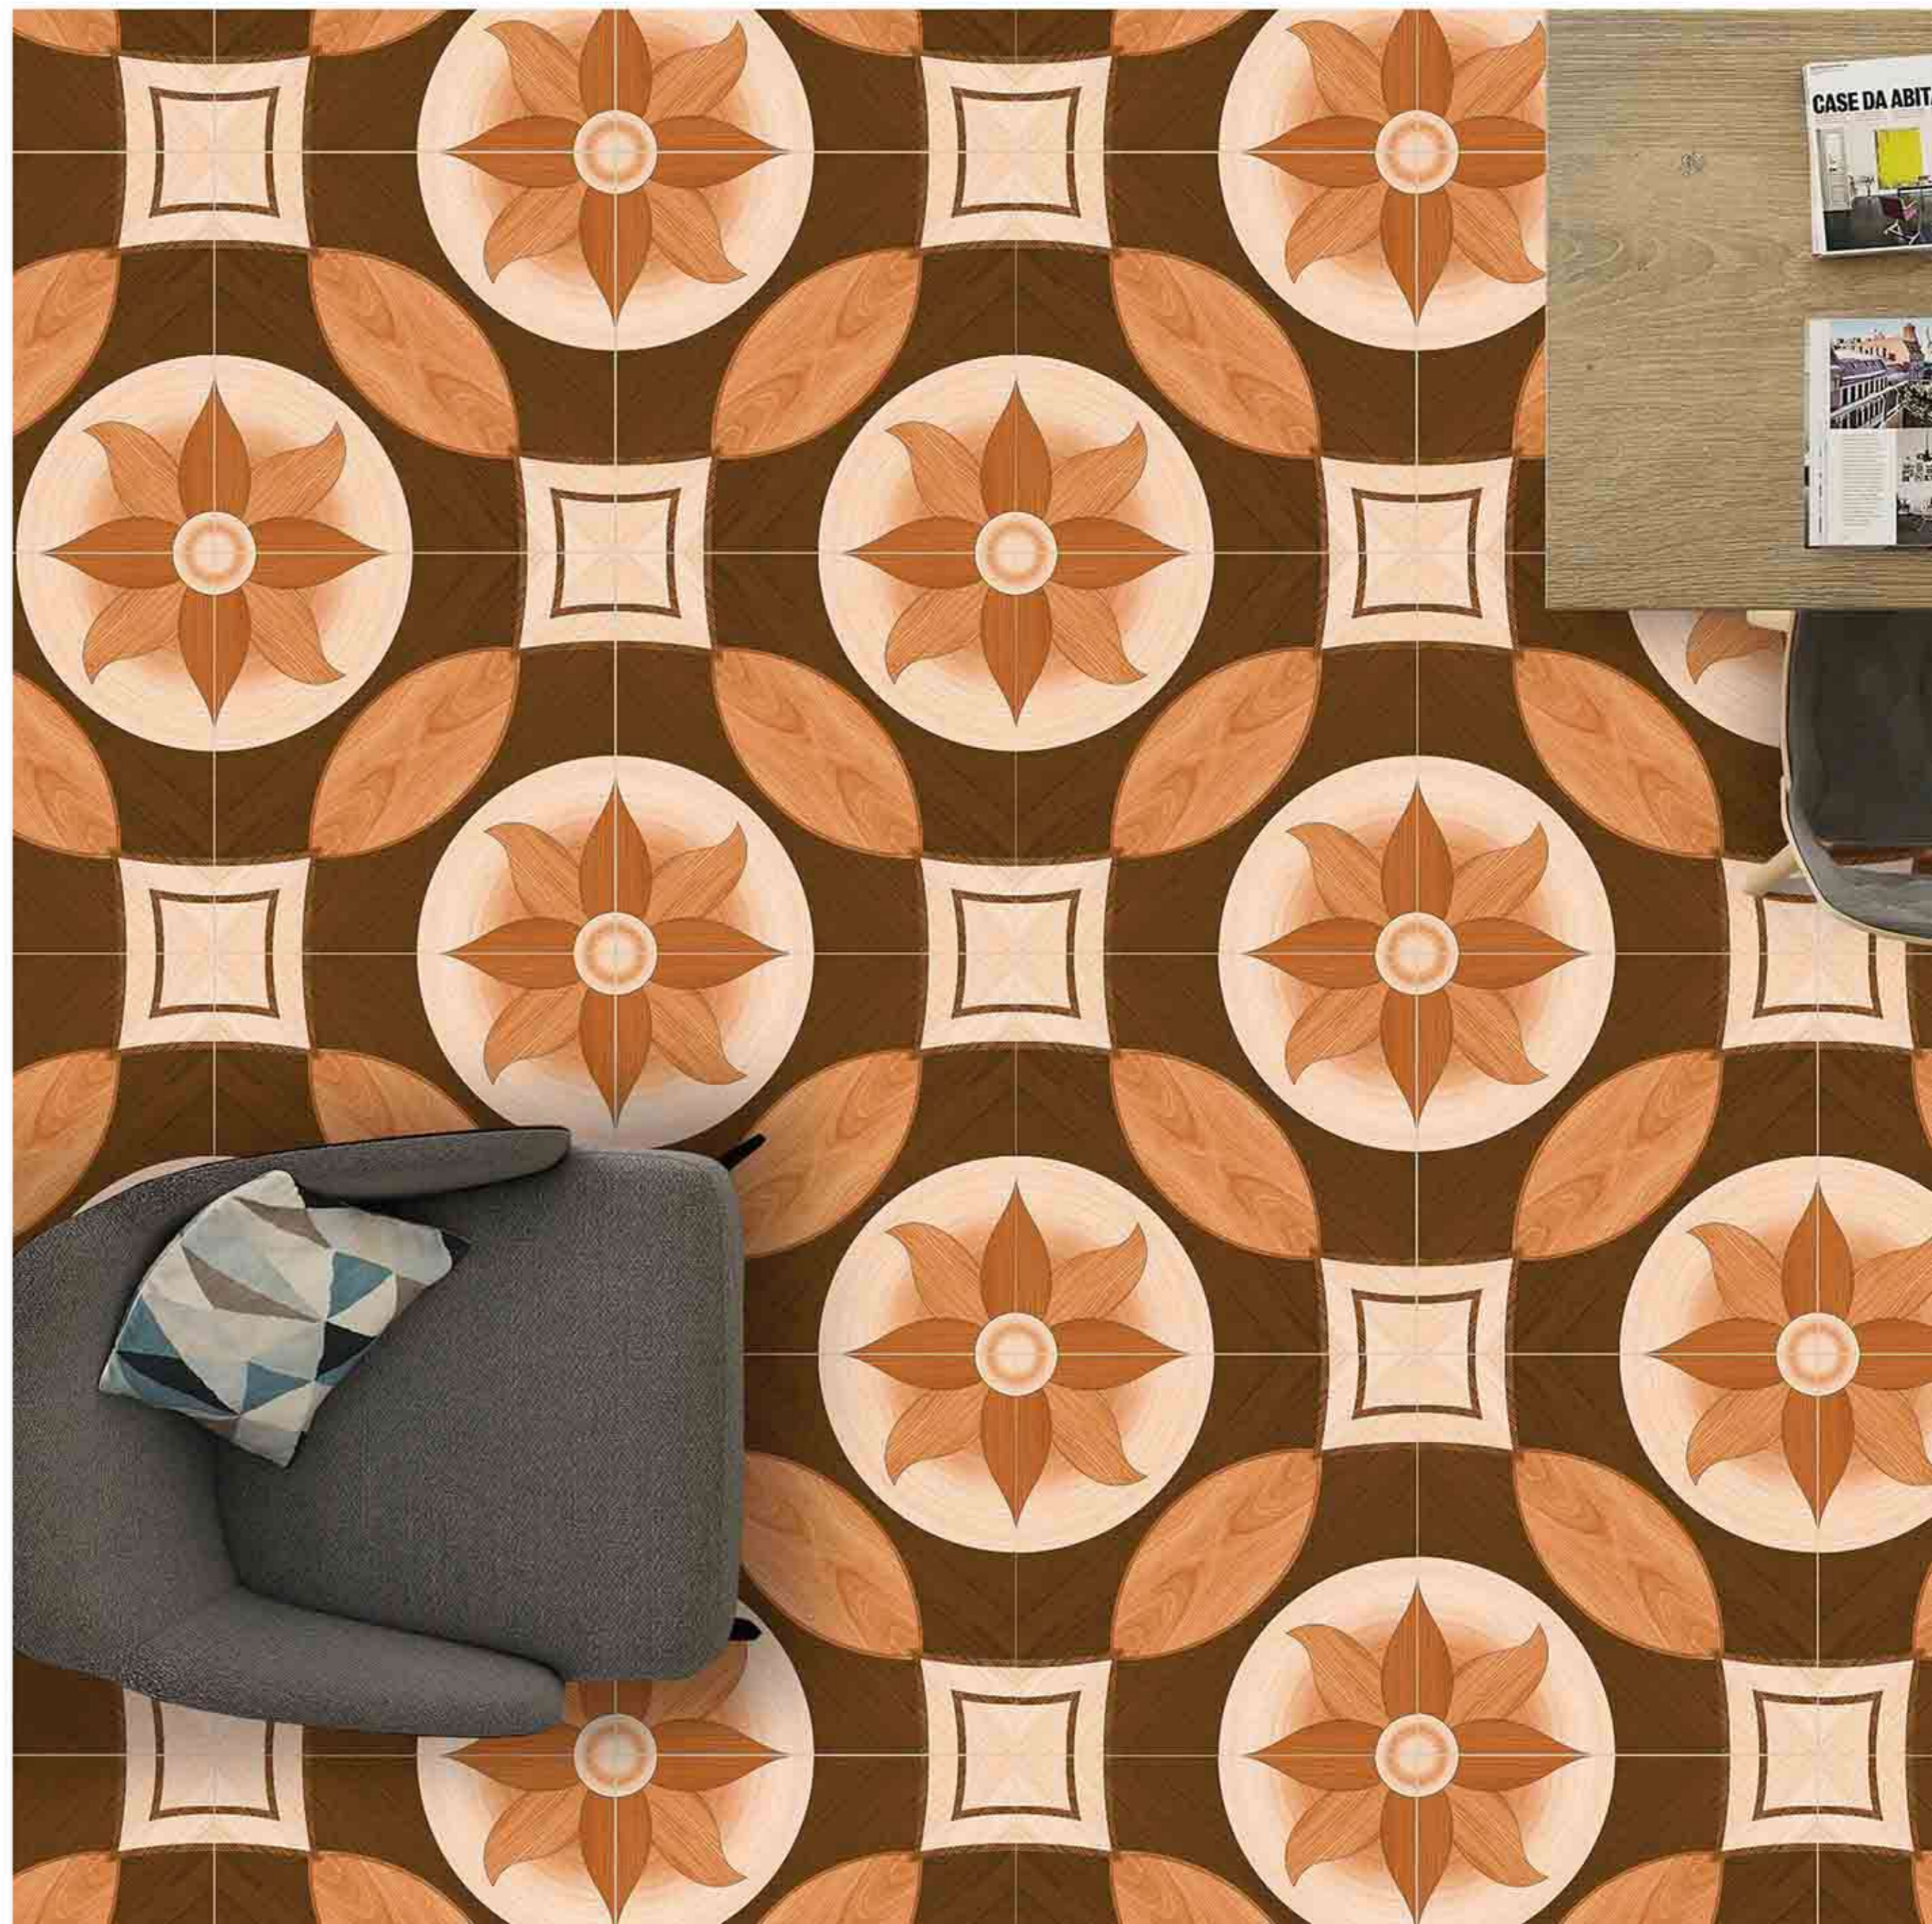

CERAMIC
FLOOR
TILE

60x
60
CM

EXPORT
COLLECTION

3080

Low Water
Absorption

Frost
Resistant

Chemical
Resistant

Stain
Resistance

Zero
Maintenance

Easy to
Clean