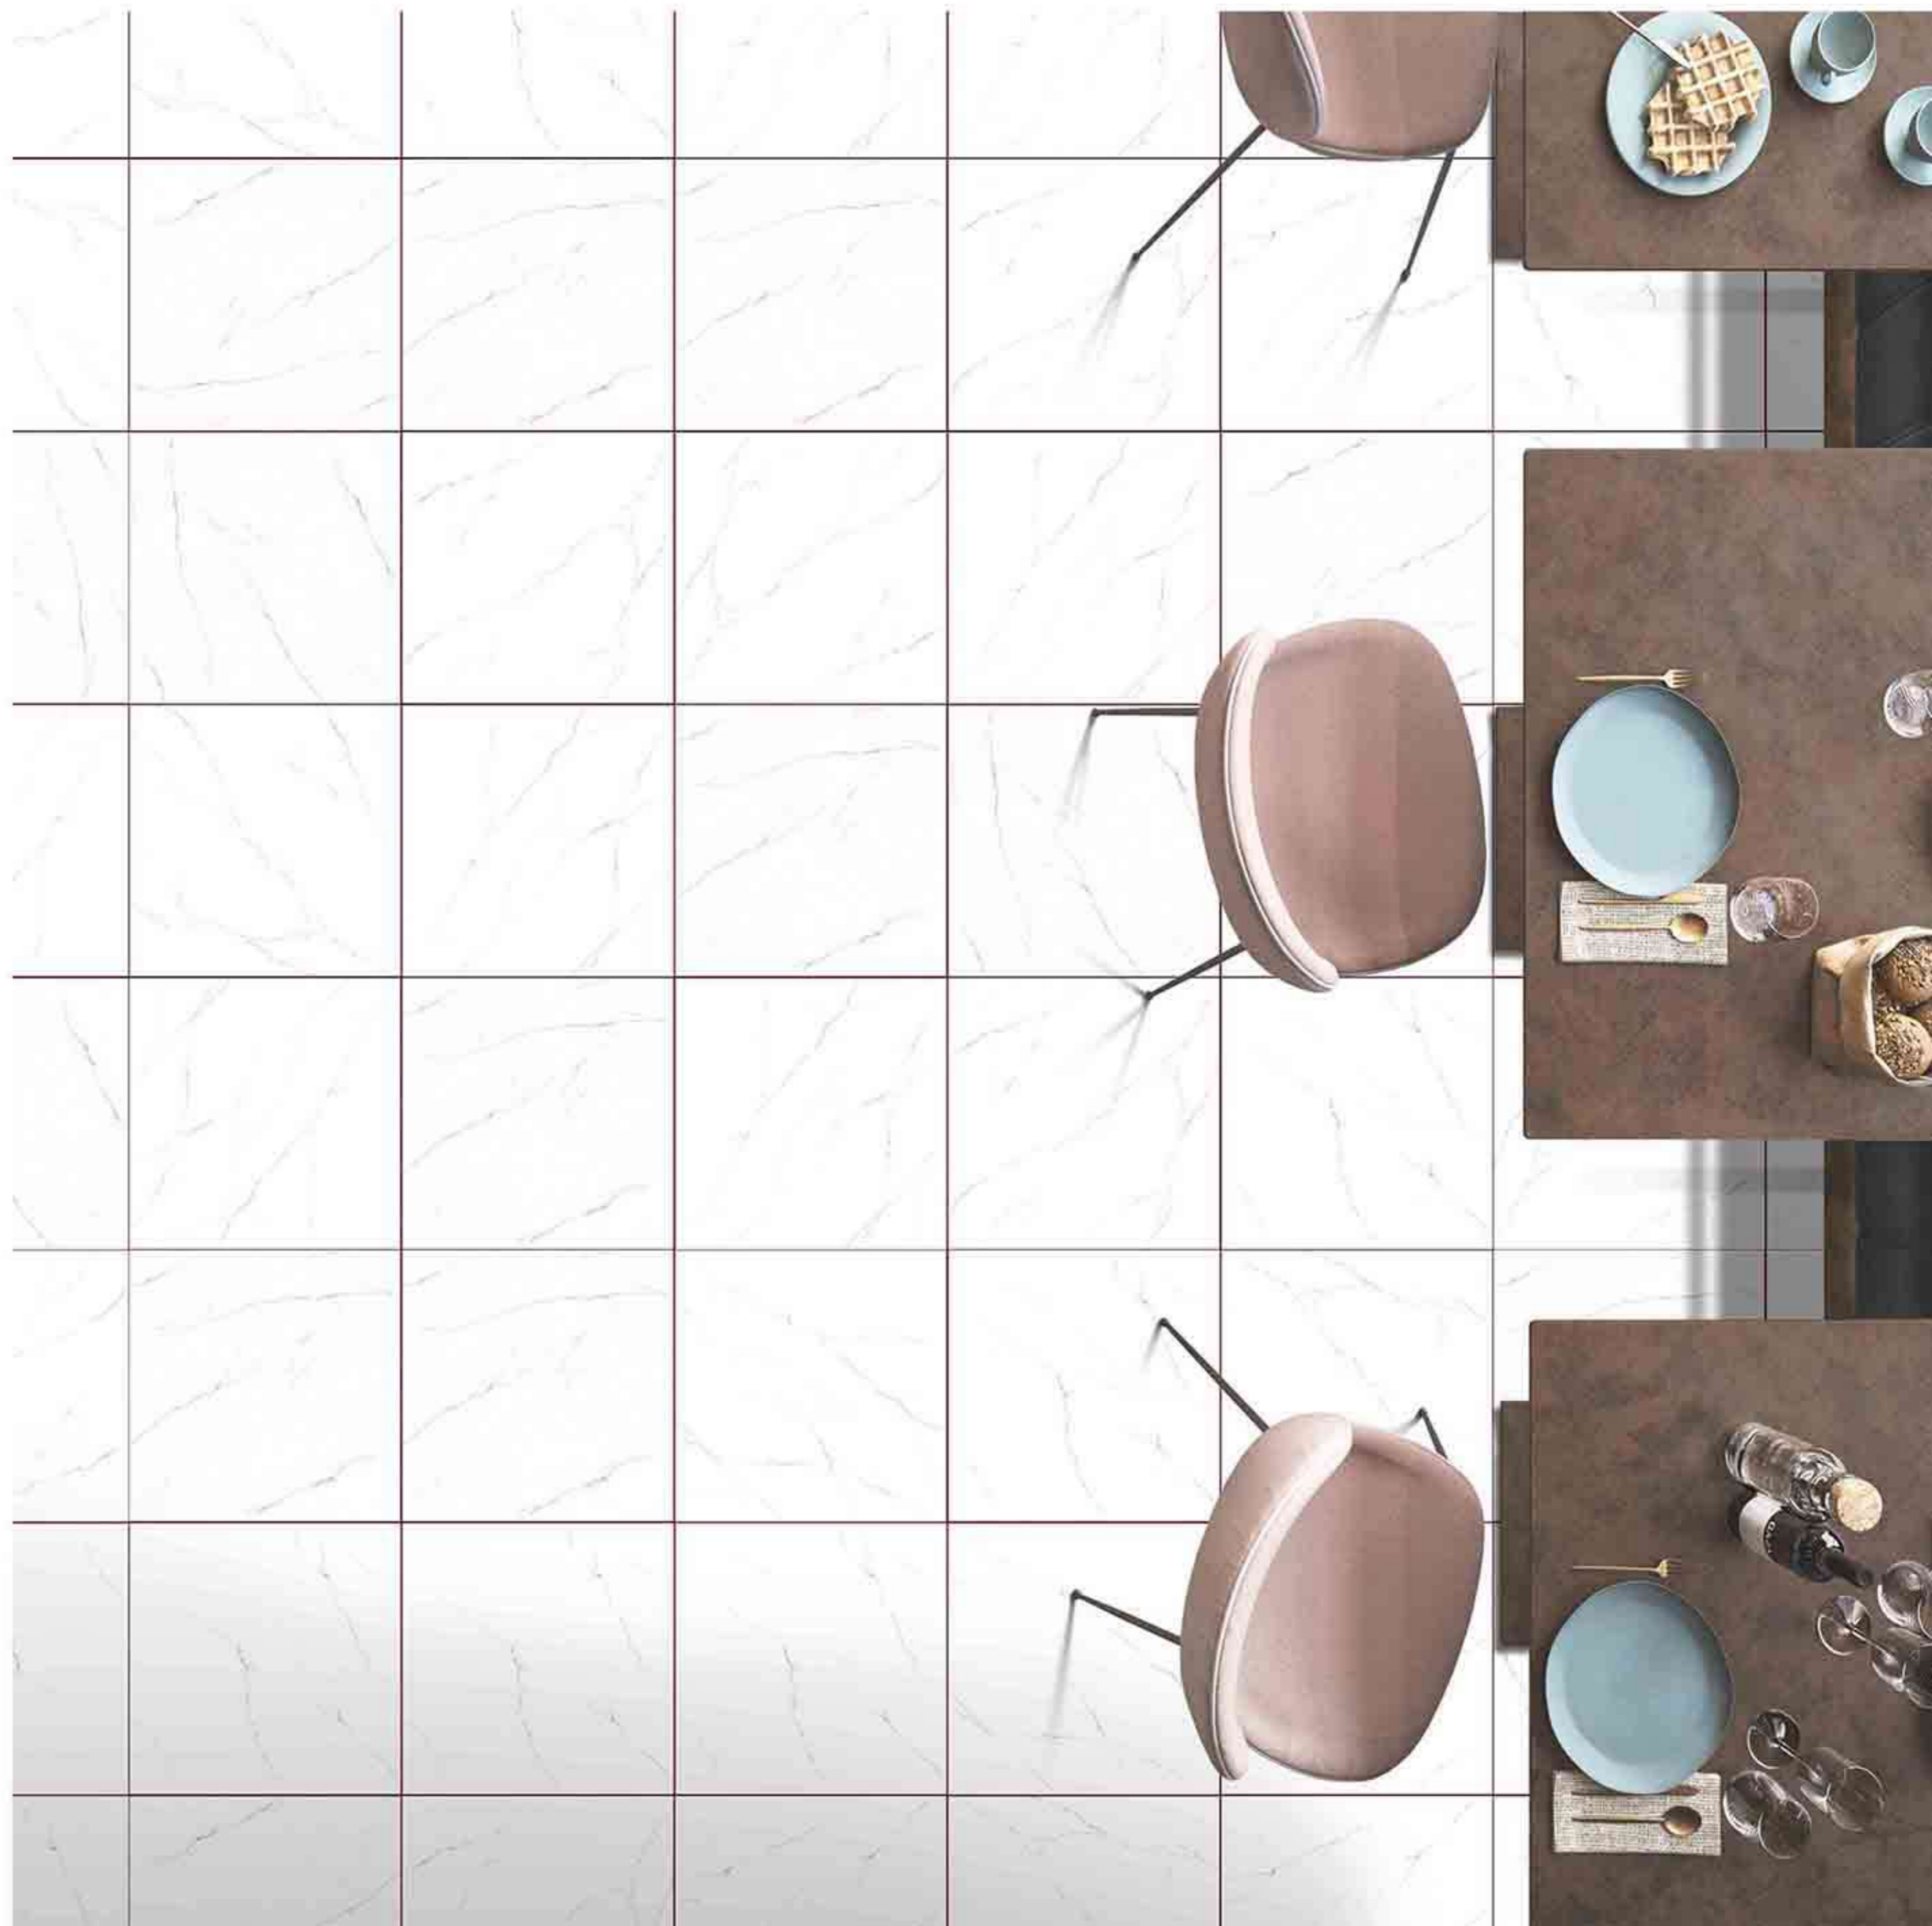

Easy to
Clean

CERAMIC
FLOOR
TILE

60x
60
CM

EXPORT
COLLECTION

RANDOM

Low Water
Absorption

Frost
Resistant

Chemical
Resistant