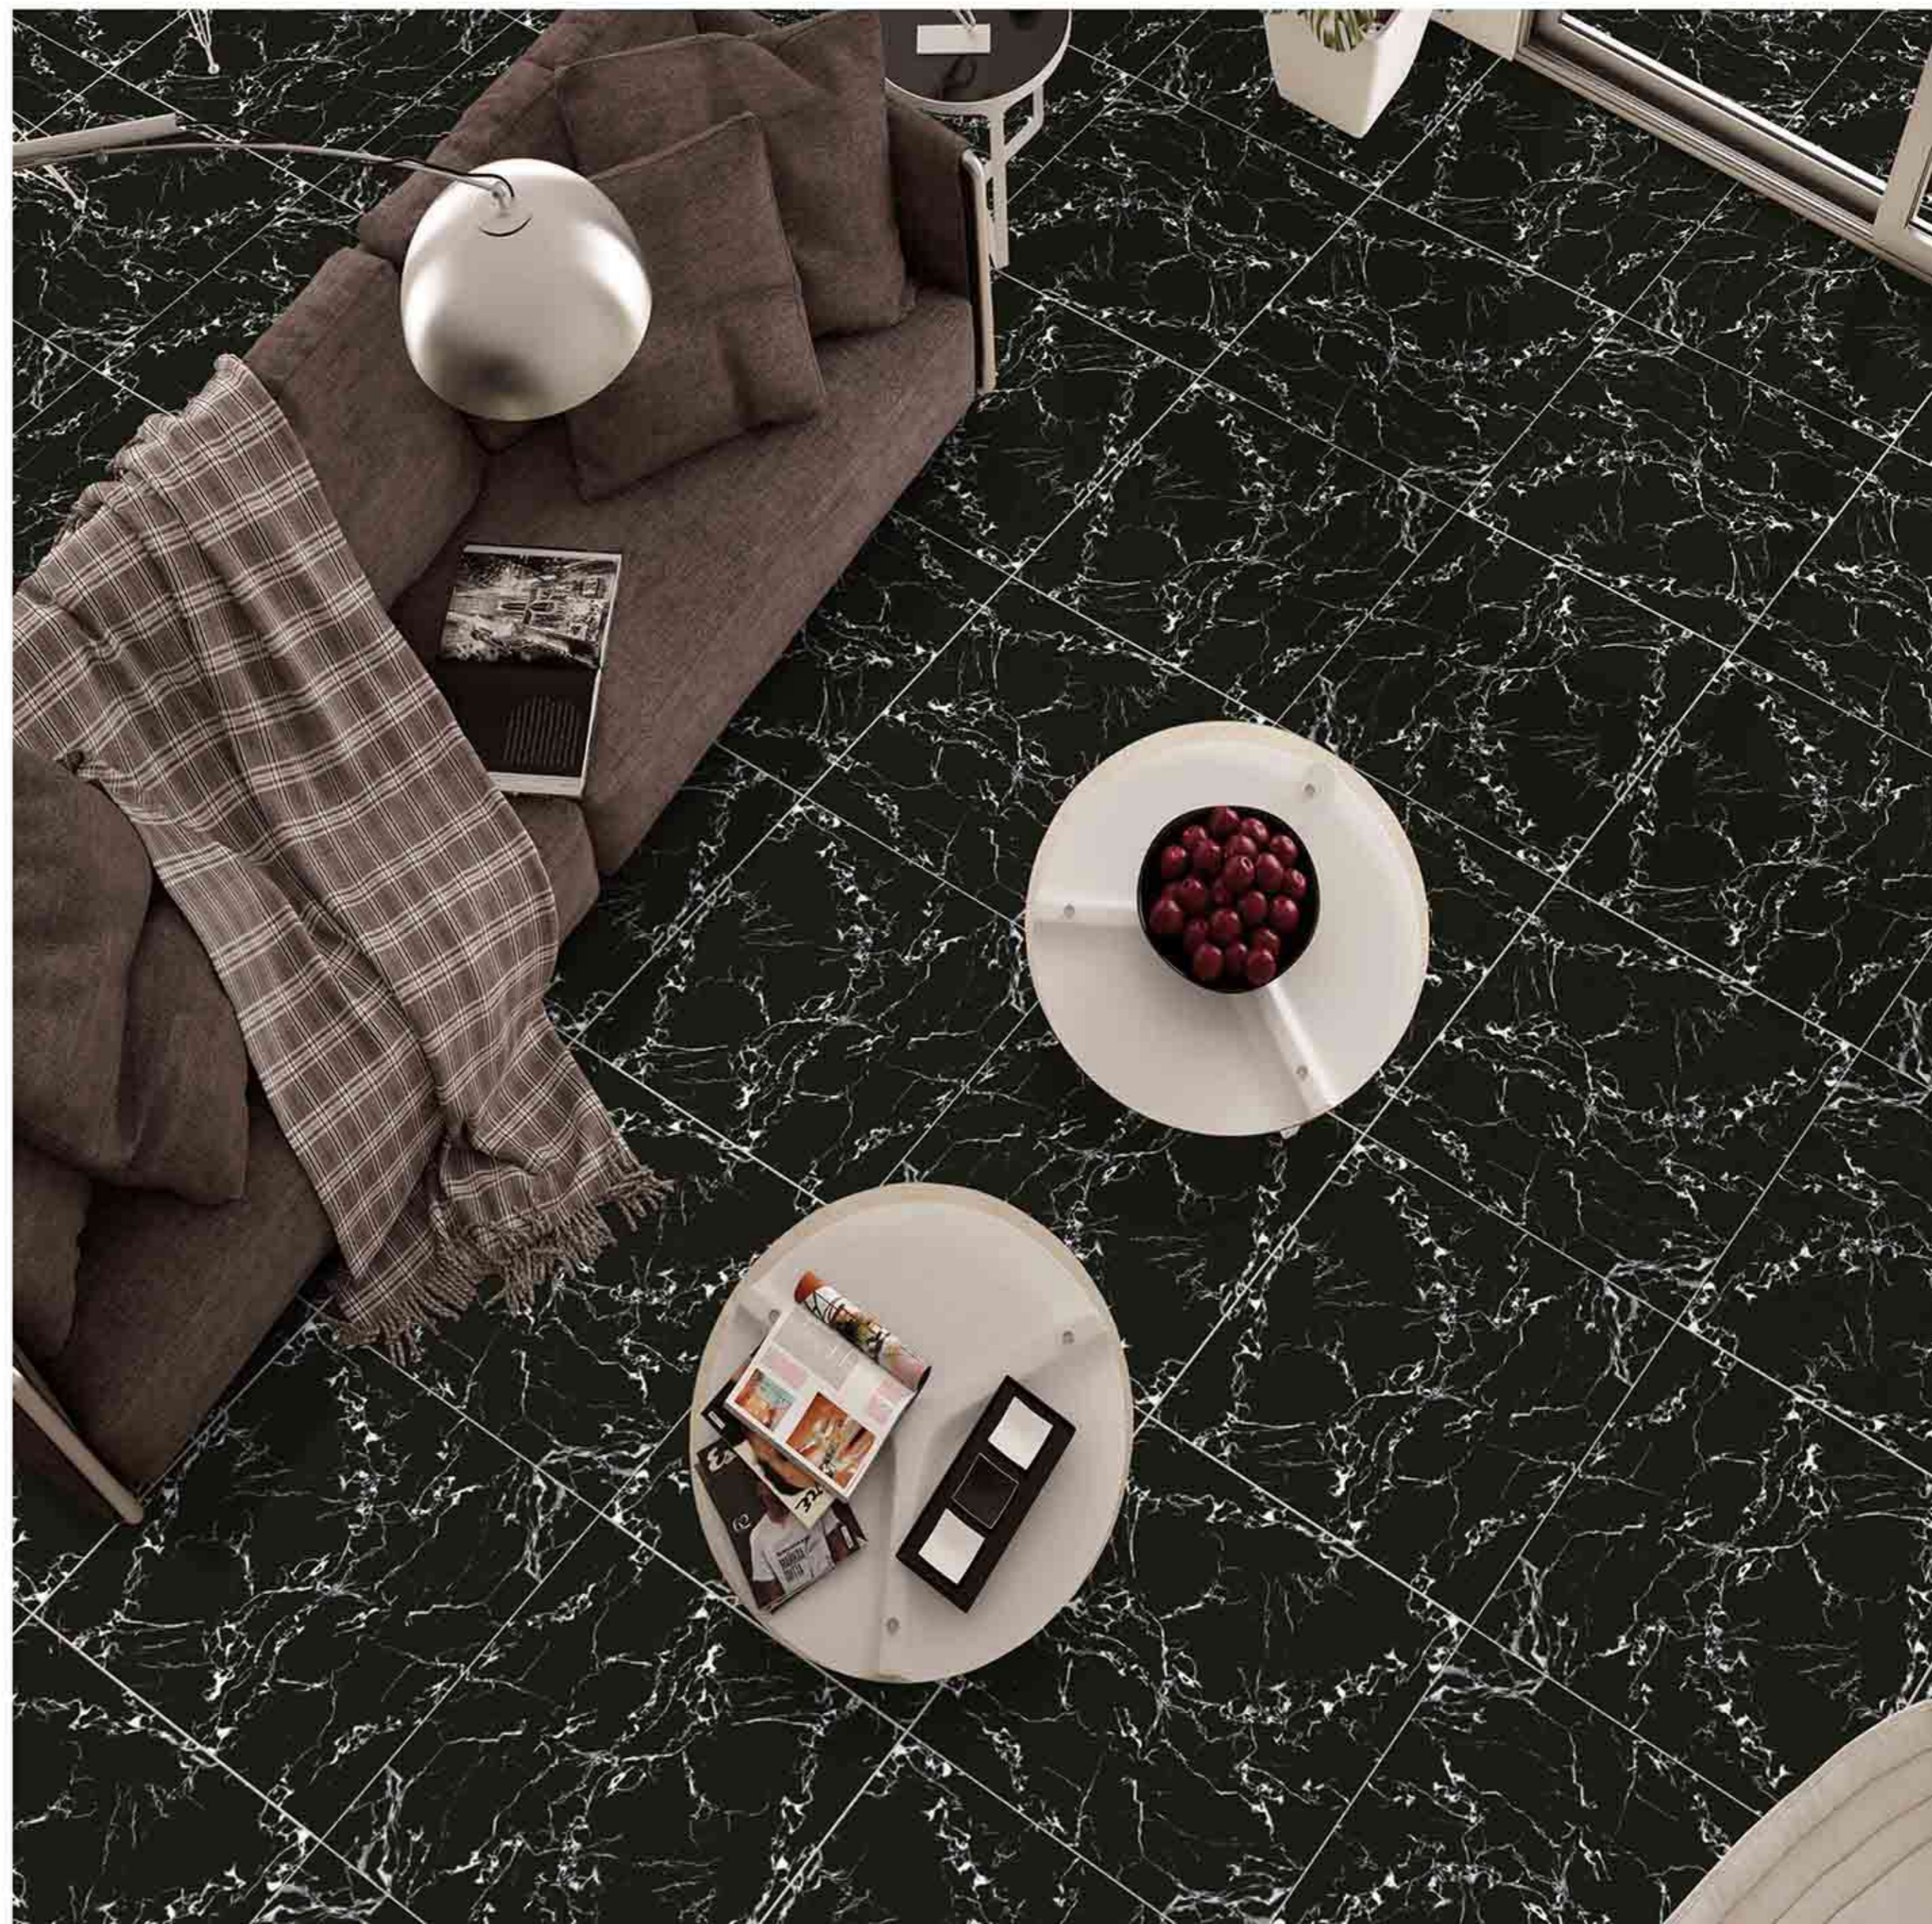

CERAMIC
FLOOR
TILE

60x
60
CM

EXPORT
COLLECTION

RANDOM

3225

Low Water
Absorption

Frost
Resistant

Chemical
Resistant

Stain
Resistance

Zero
Maintenance

Easy to
Clean