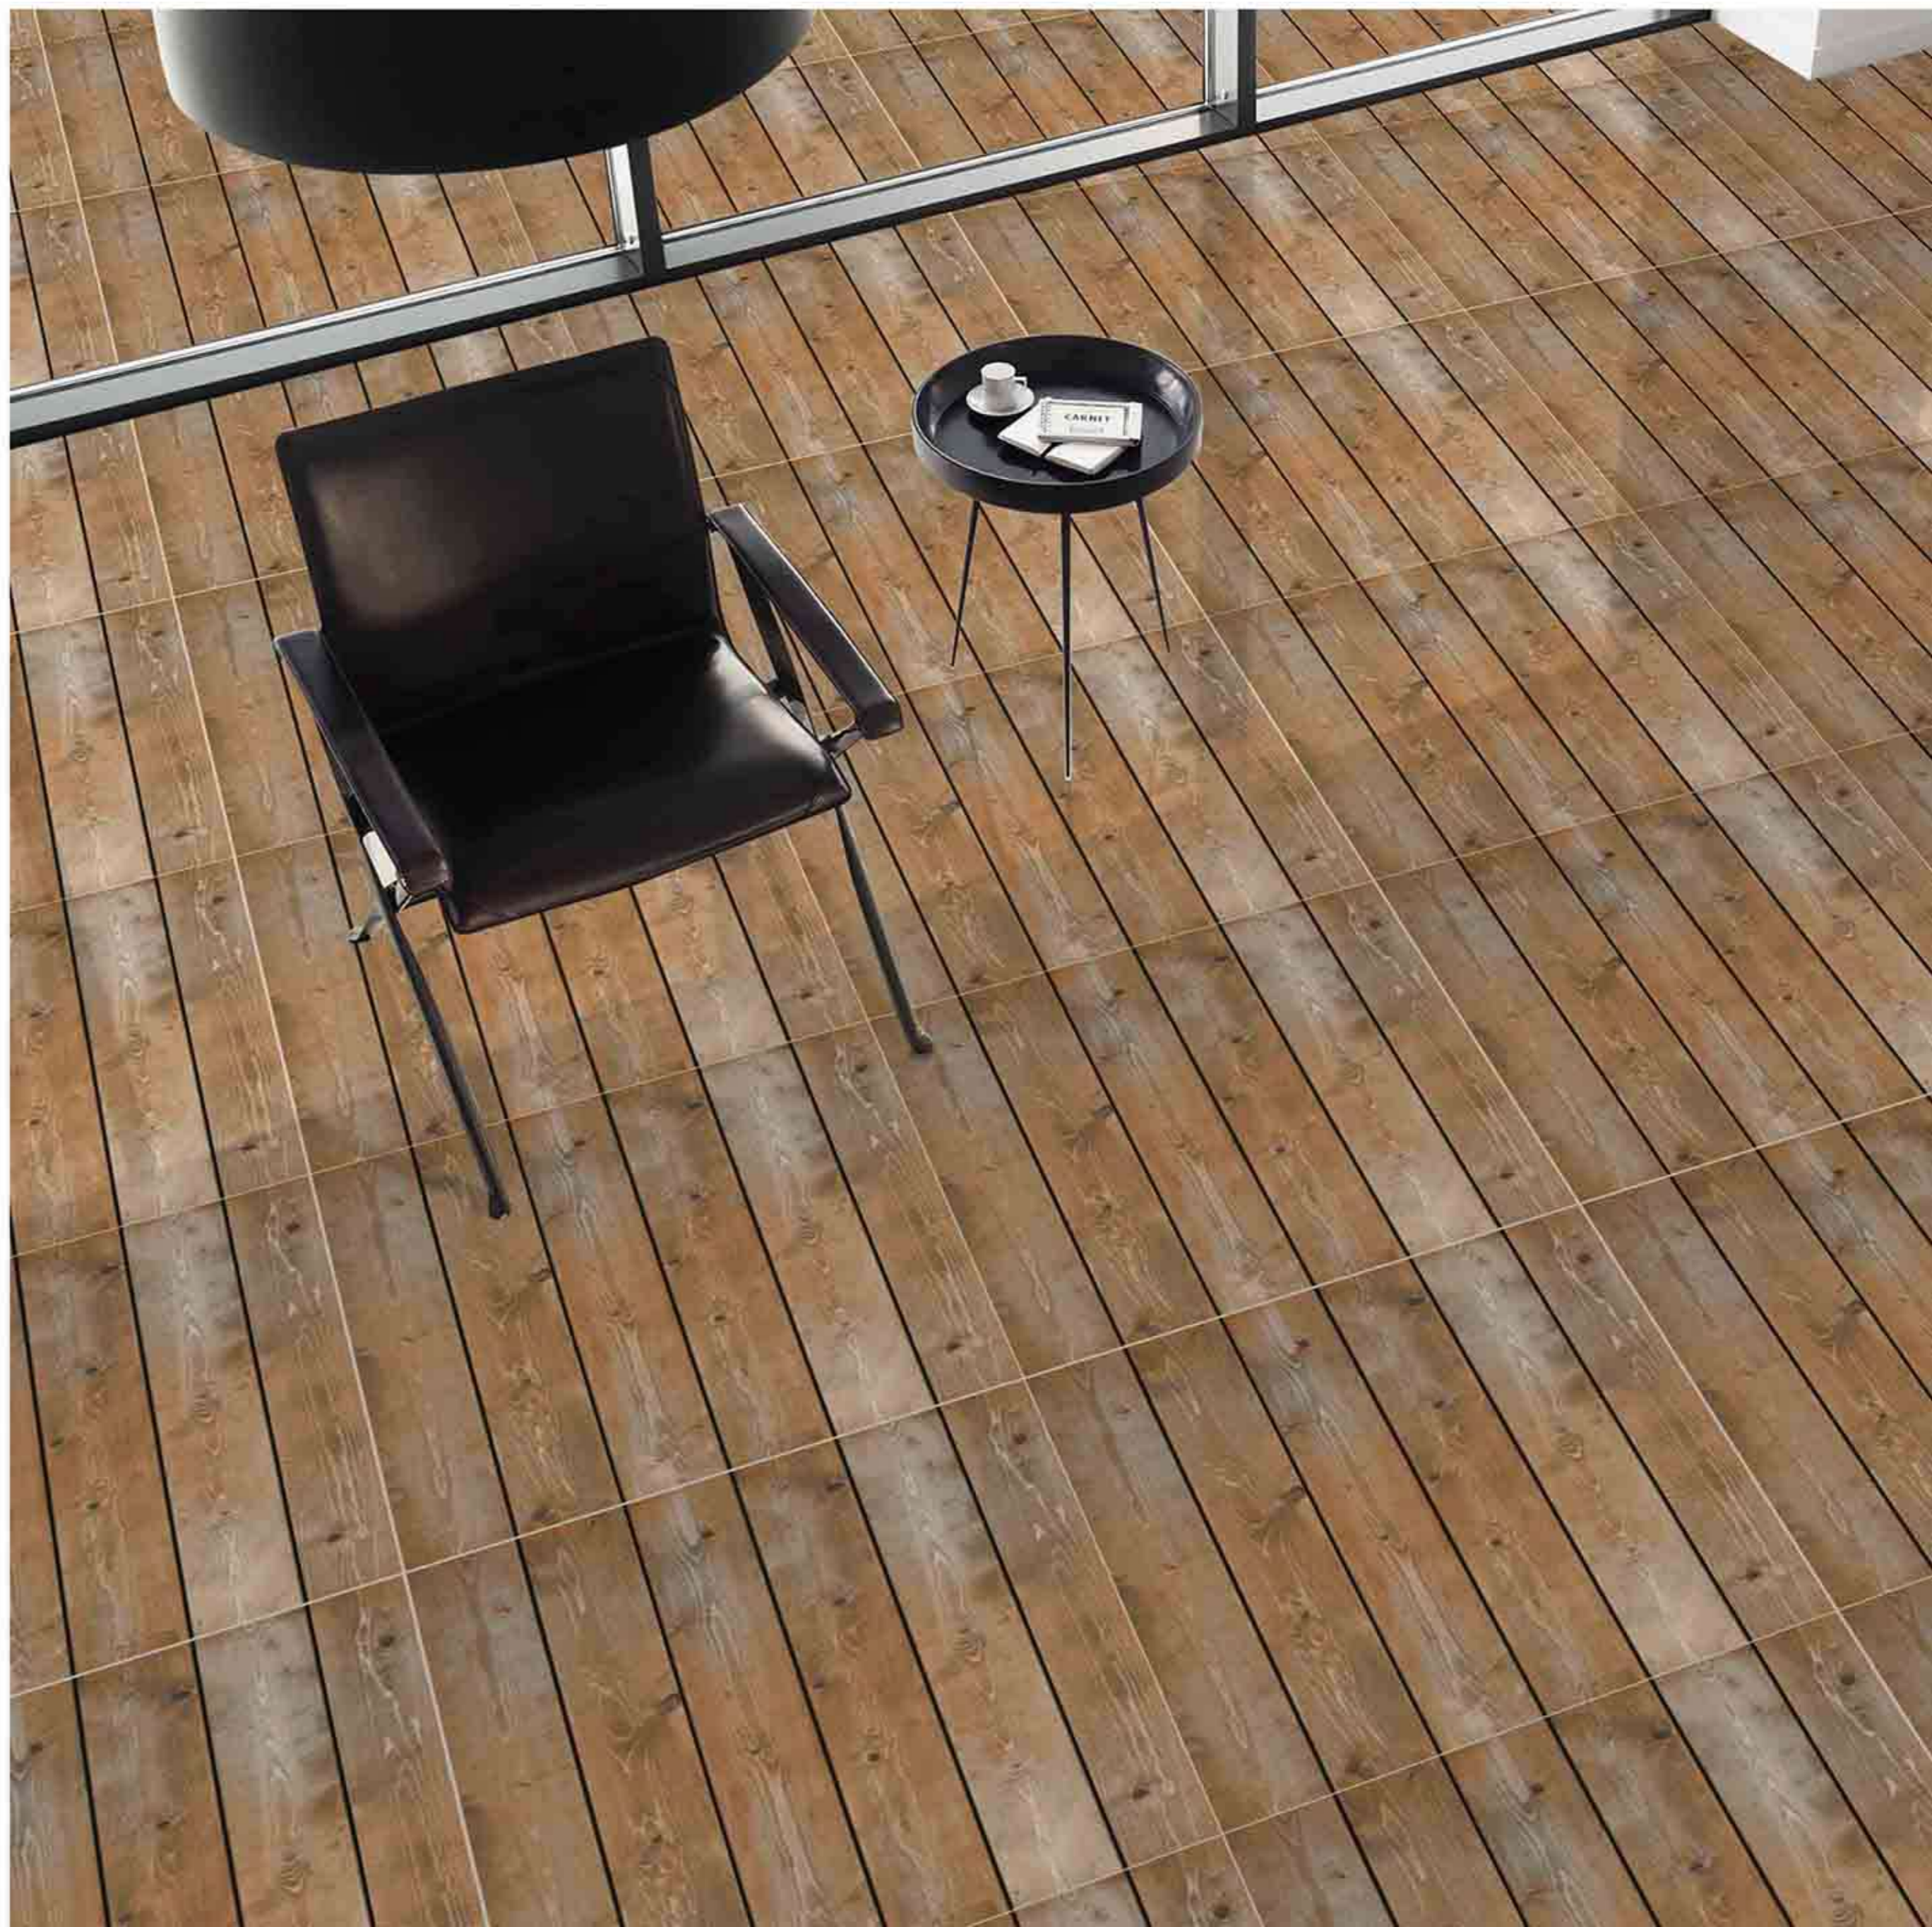

CERAMIC
FLOOR
TILE

60x
60
CM

EXPORT
COLLECTION

3229

Low Water
Absorption

Frost
Resistant

Chemical
Resistant

Stain
Resistance

Zero
Maintenance

Easy to
Clean