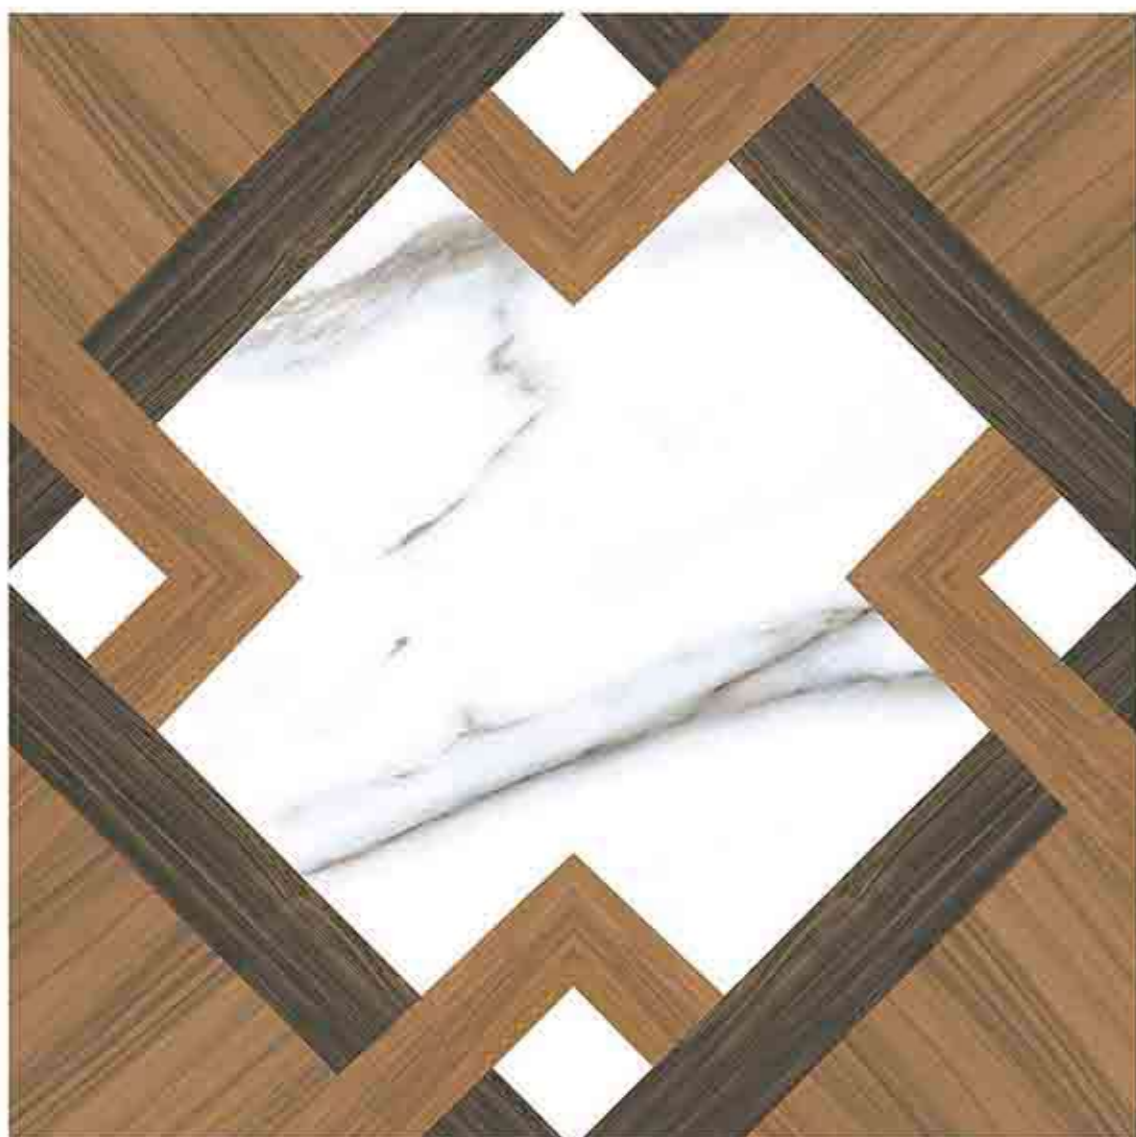

Stain
Resistance

Zero
Maintenance

Easy to
Clean

CERAMIC
FLOOR
TILE

60x
60
CM

EXPORT
COLLECTION

3228

Low Water
Absorption