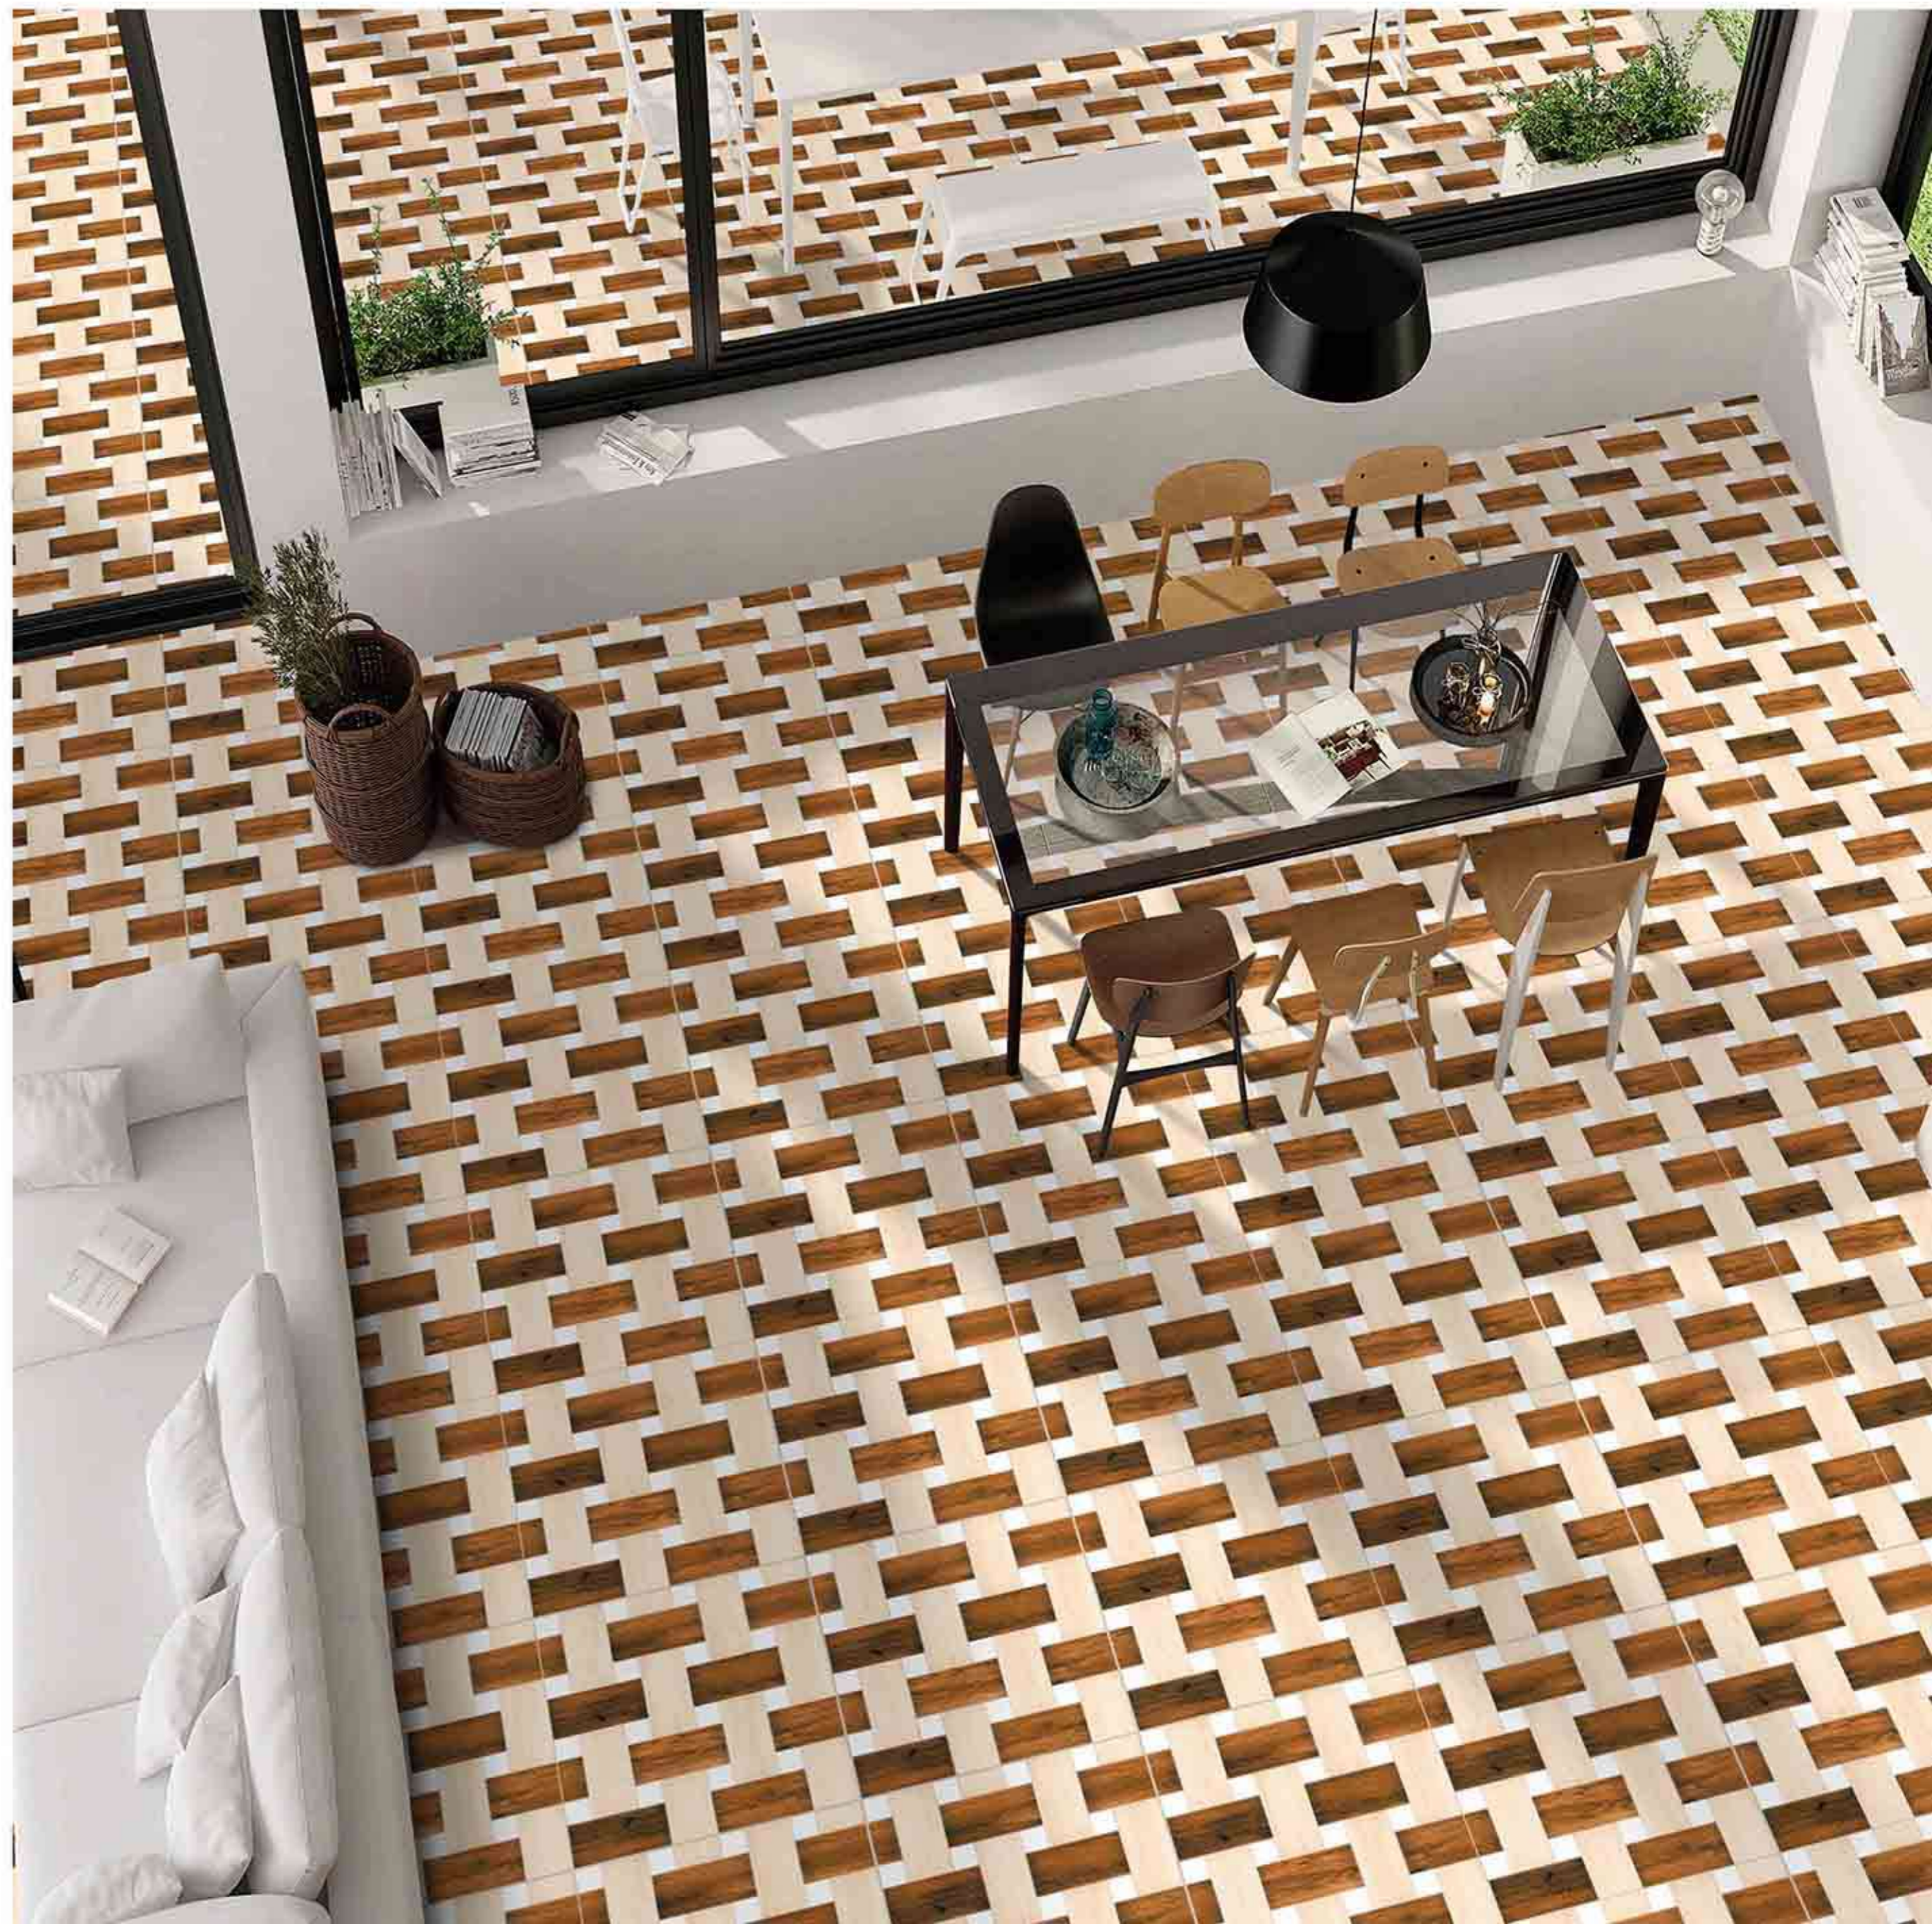

Frost
Resistant

Chemical
Resistant

Stain
Resistance

Zero
Maintenance

Easy to
Clean

CERAMIC
FLOOR
TILE

60x
60
CM

EXPORT
COLLECTION