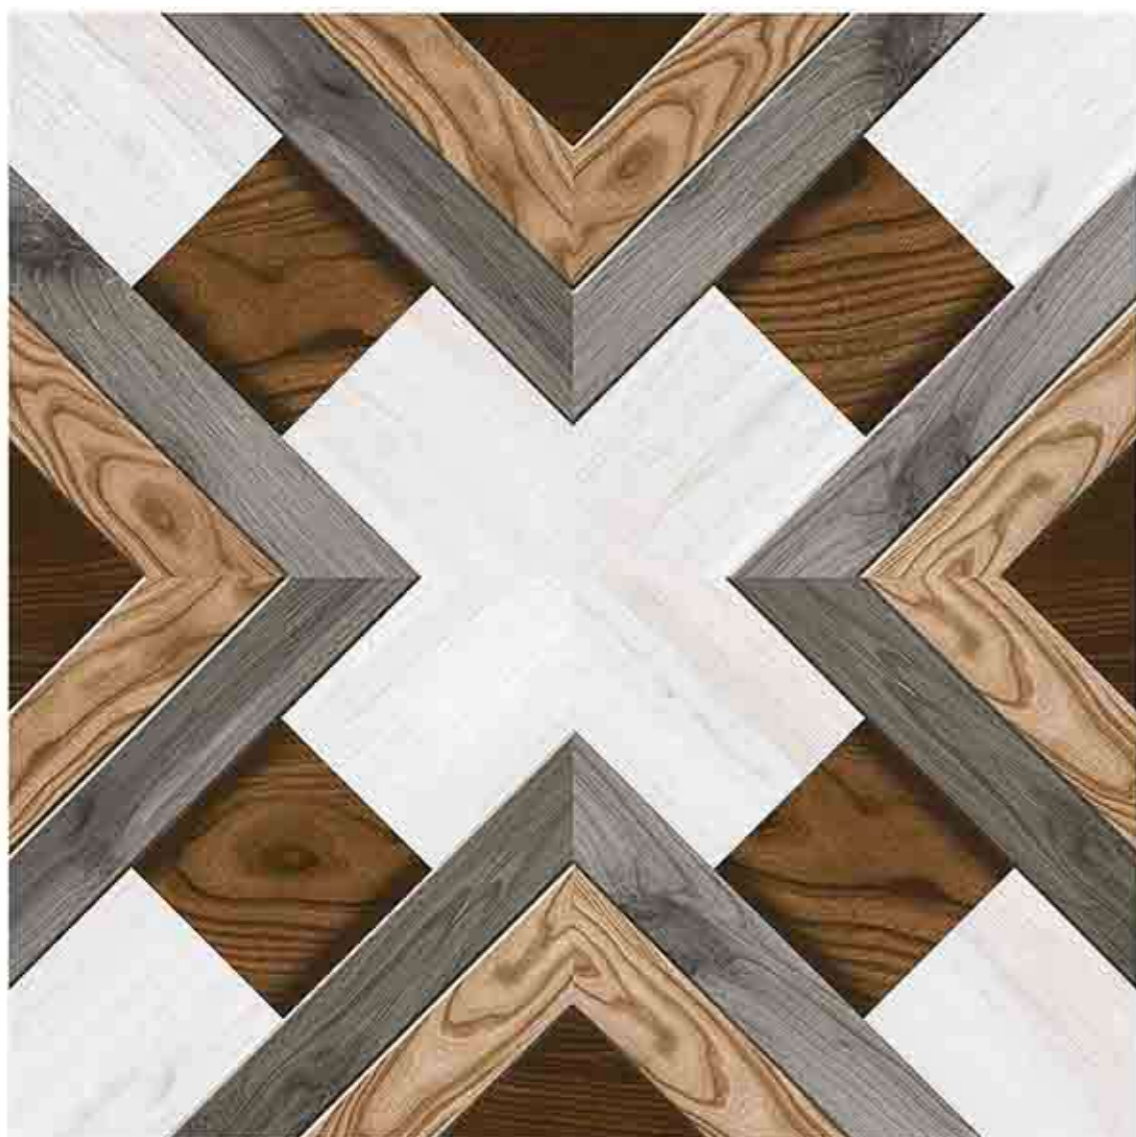

Zero
Maintenance

Easy to
Clean

CERAMIC
FLOOR
TILE

60x
60
CM

EXPORT
COLLECTION

3255

Low Water
Absorption

Frost
Resistant