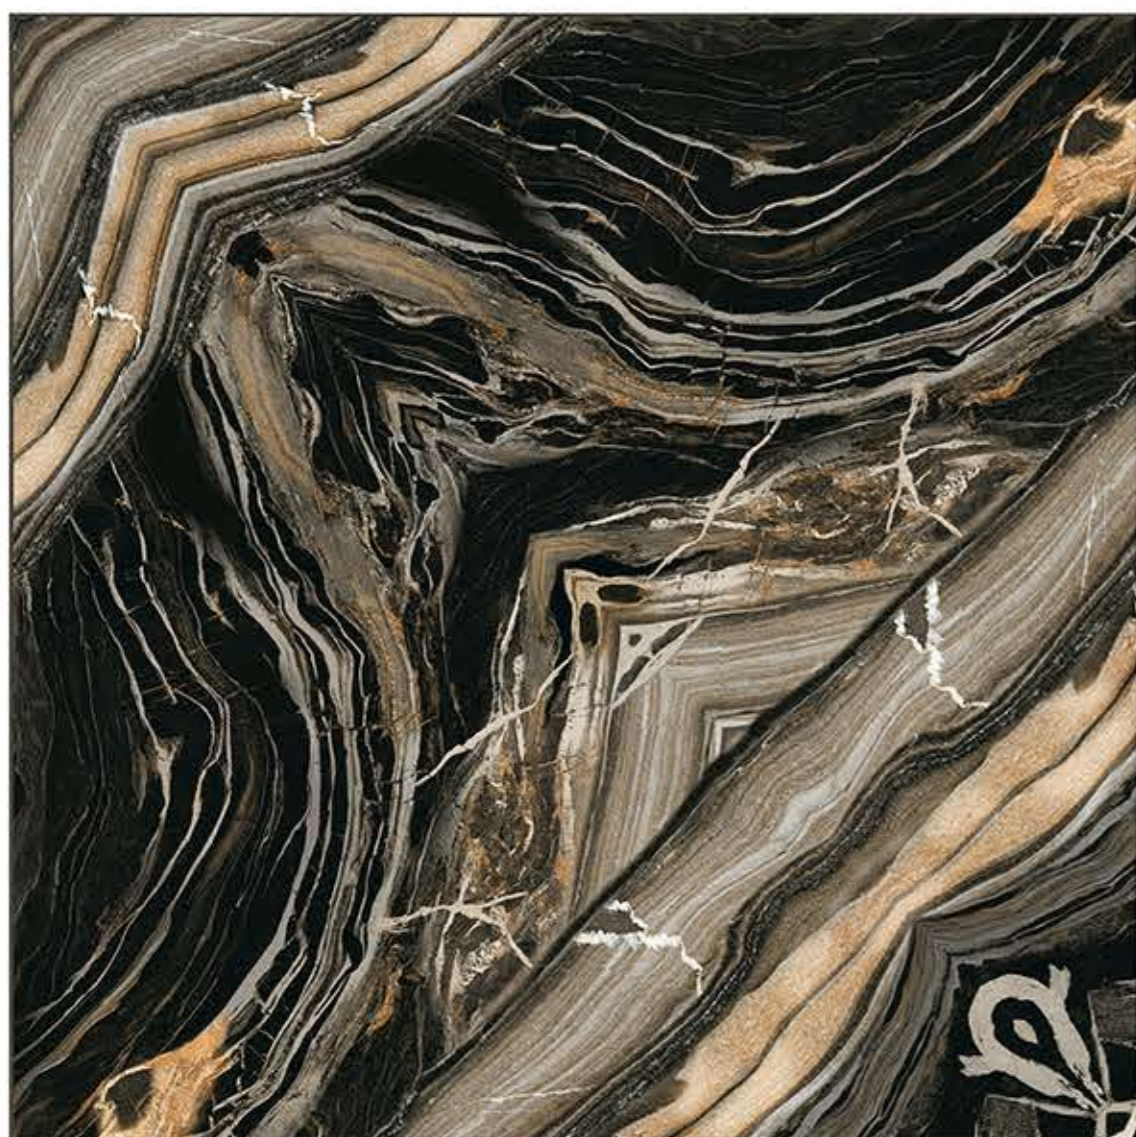

CERAMIC
FLOOR
TILE

60x
60
CM

EXPORT
COLLECTION

3257

Low Water
Absorption

Frost
Resistant

Chemical
Resistant

Stain
Resistance

Zero
Maintenance

Easy to
Clean