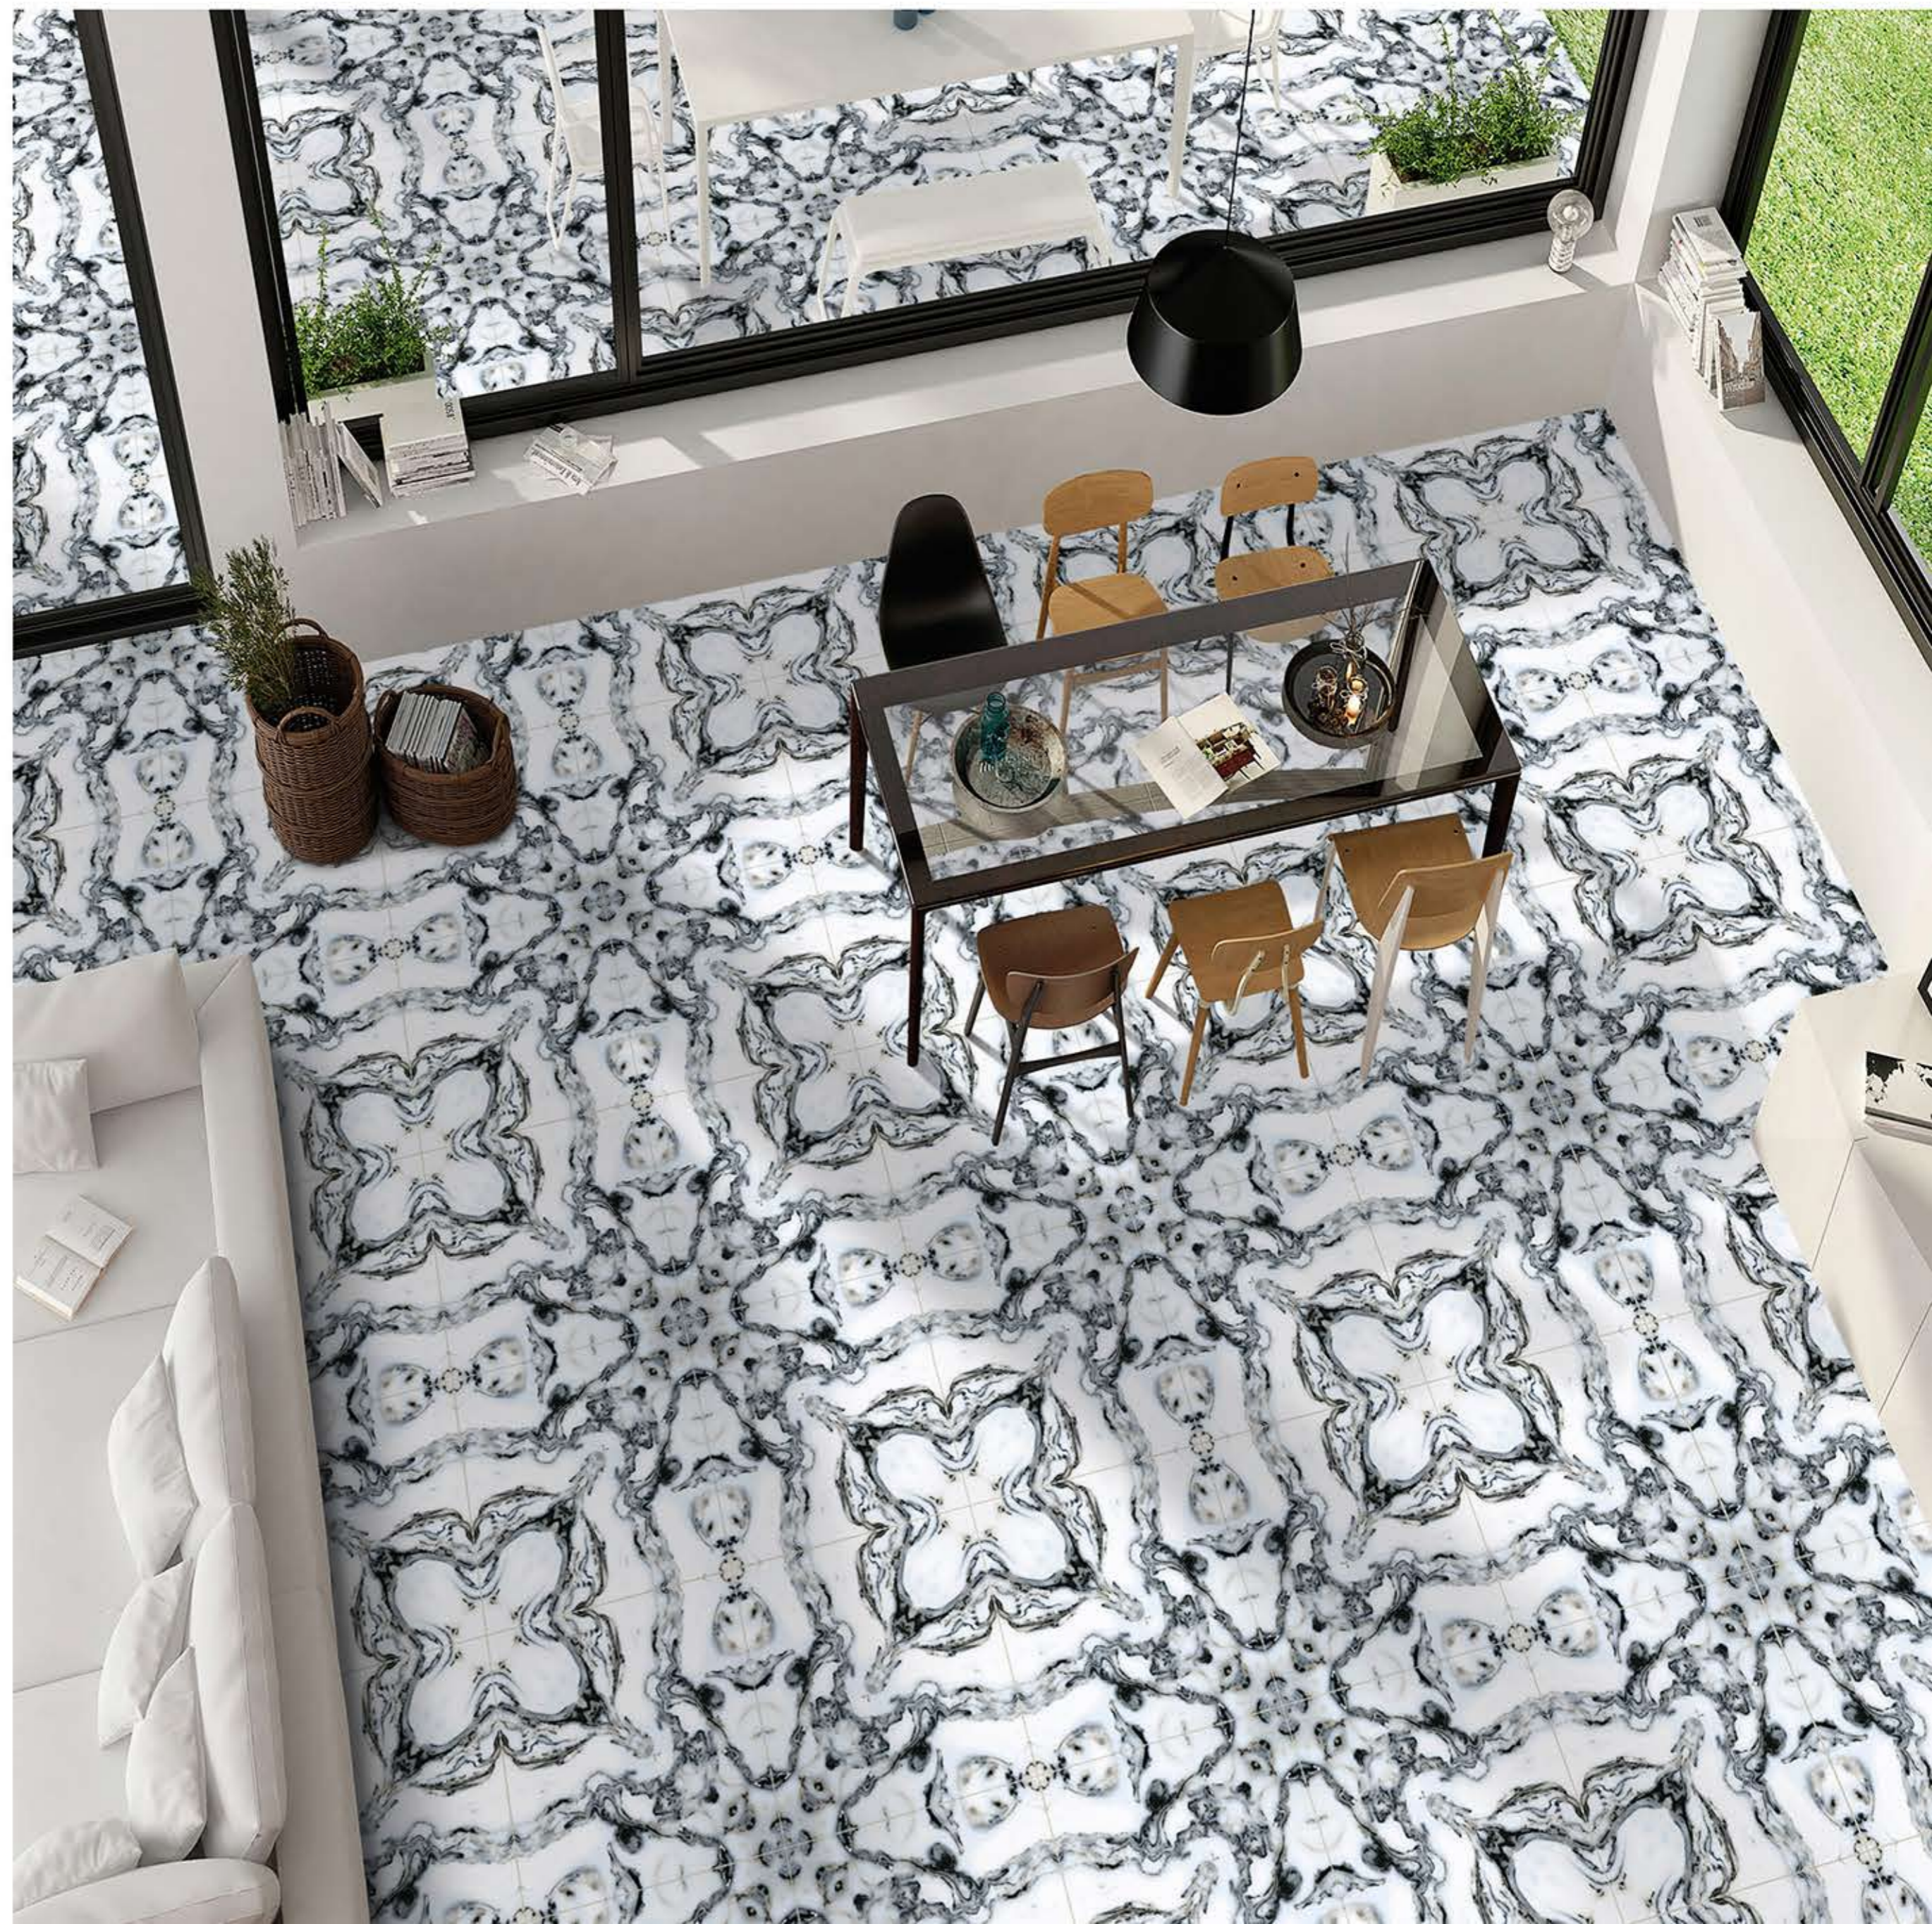

CERAMIC
FLOOR
TILE

60x
60
CM

EXPORT
COLLECTION

3268

Low Water
Absorption

Frost
Resistant

Chemical
Resistant

Stain
Resistance

Zero
Maintenance

Easy to
Clean