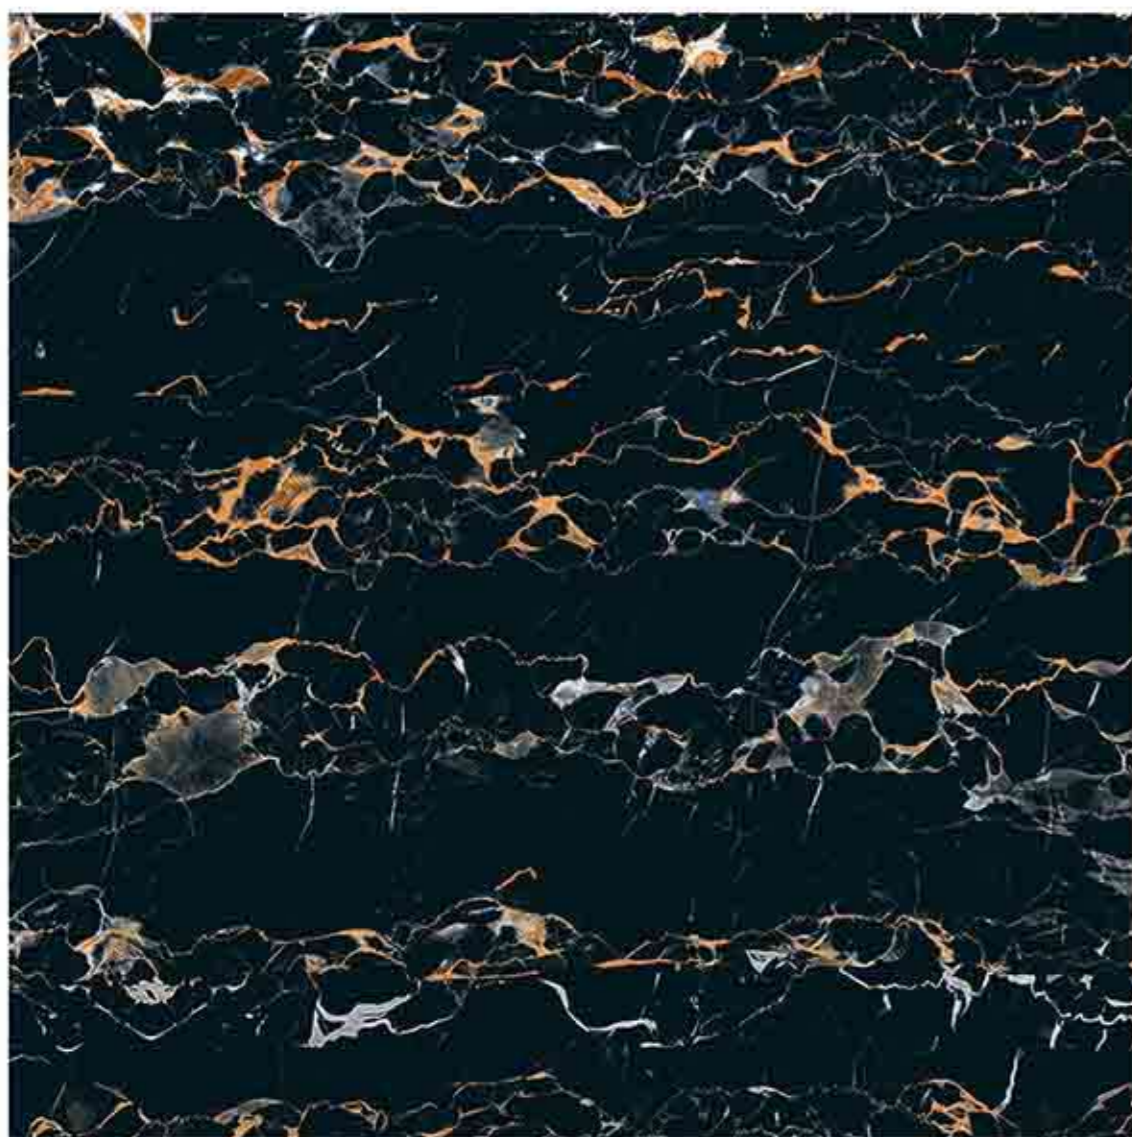

Frost
Resistant

Chemical
Resistant

Stain
Resistance

Zero
Maintenance

Easy to
Clean

CERAMIC
FLOOR
TILE

60x
60
CM

EXPORT
COLLECTION