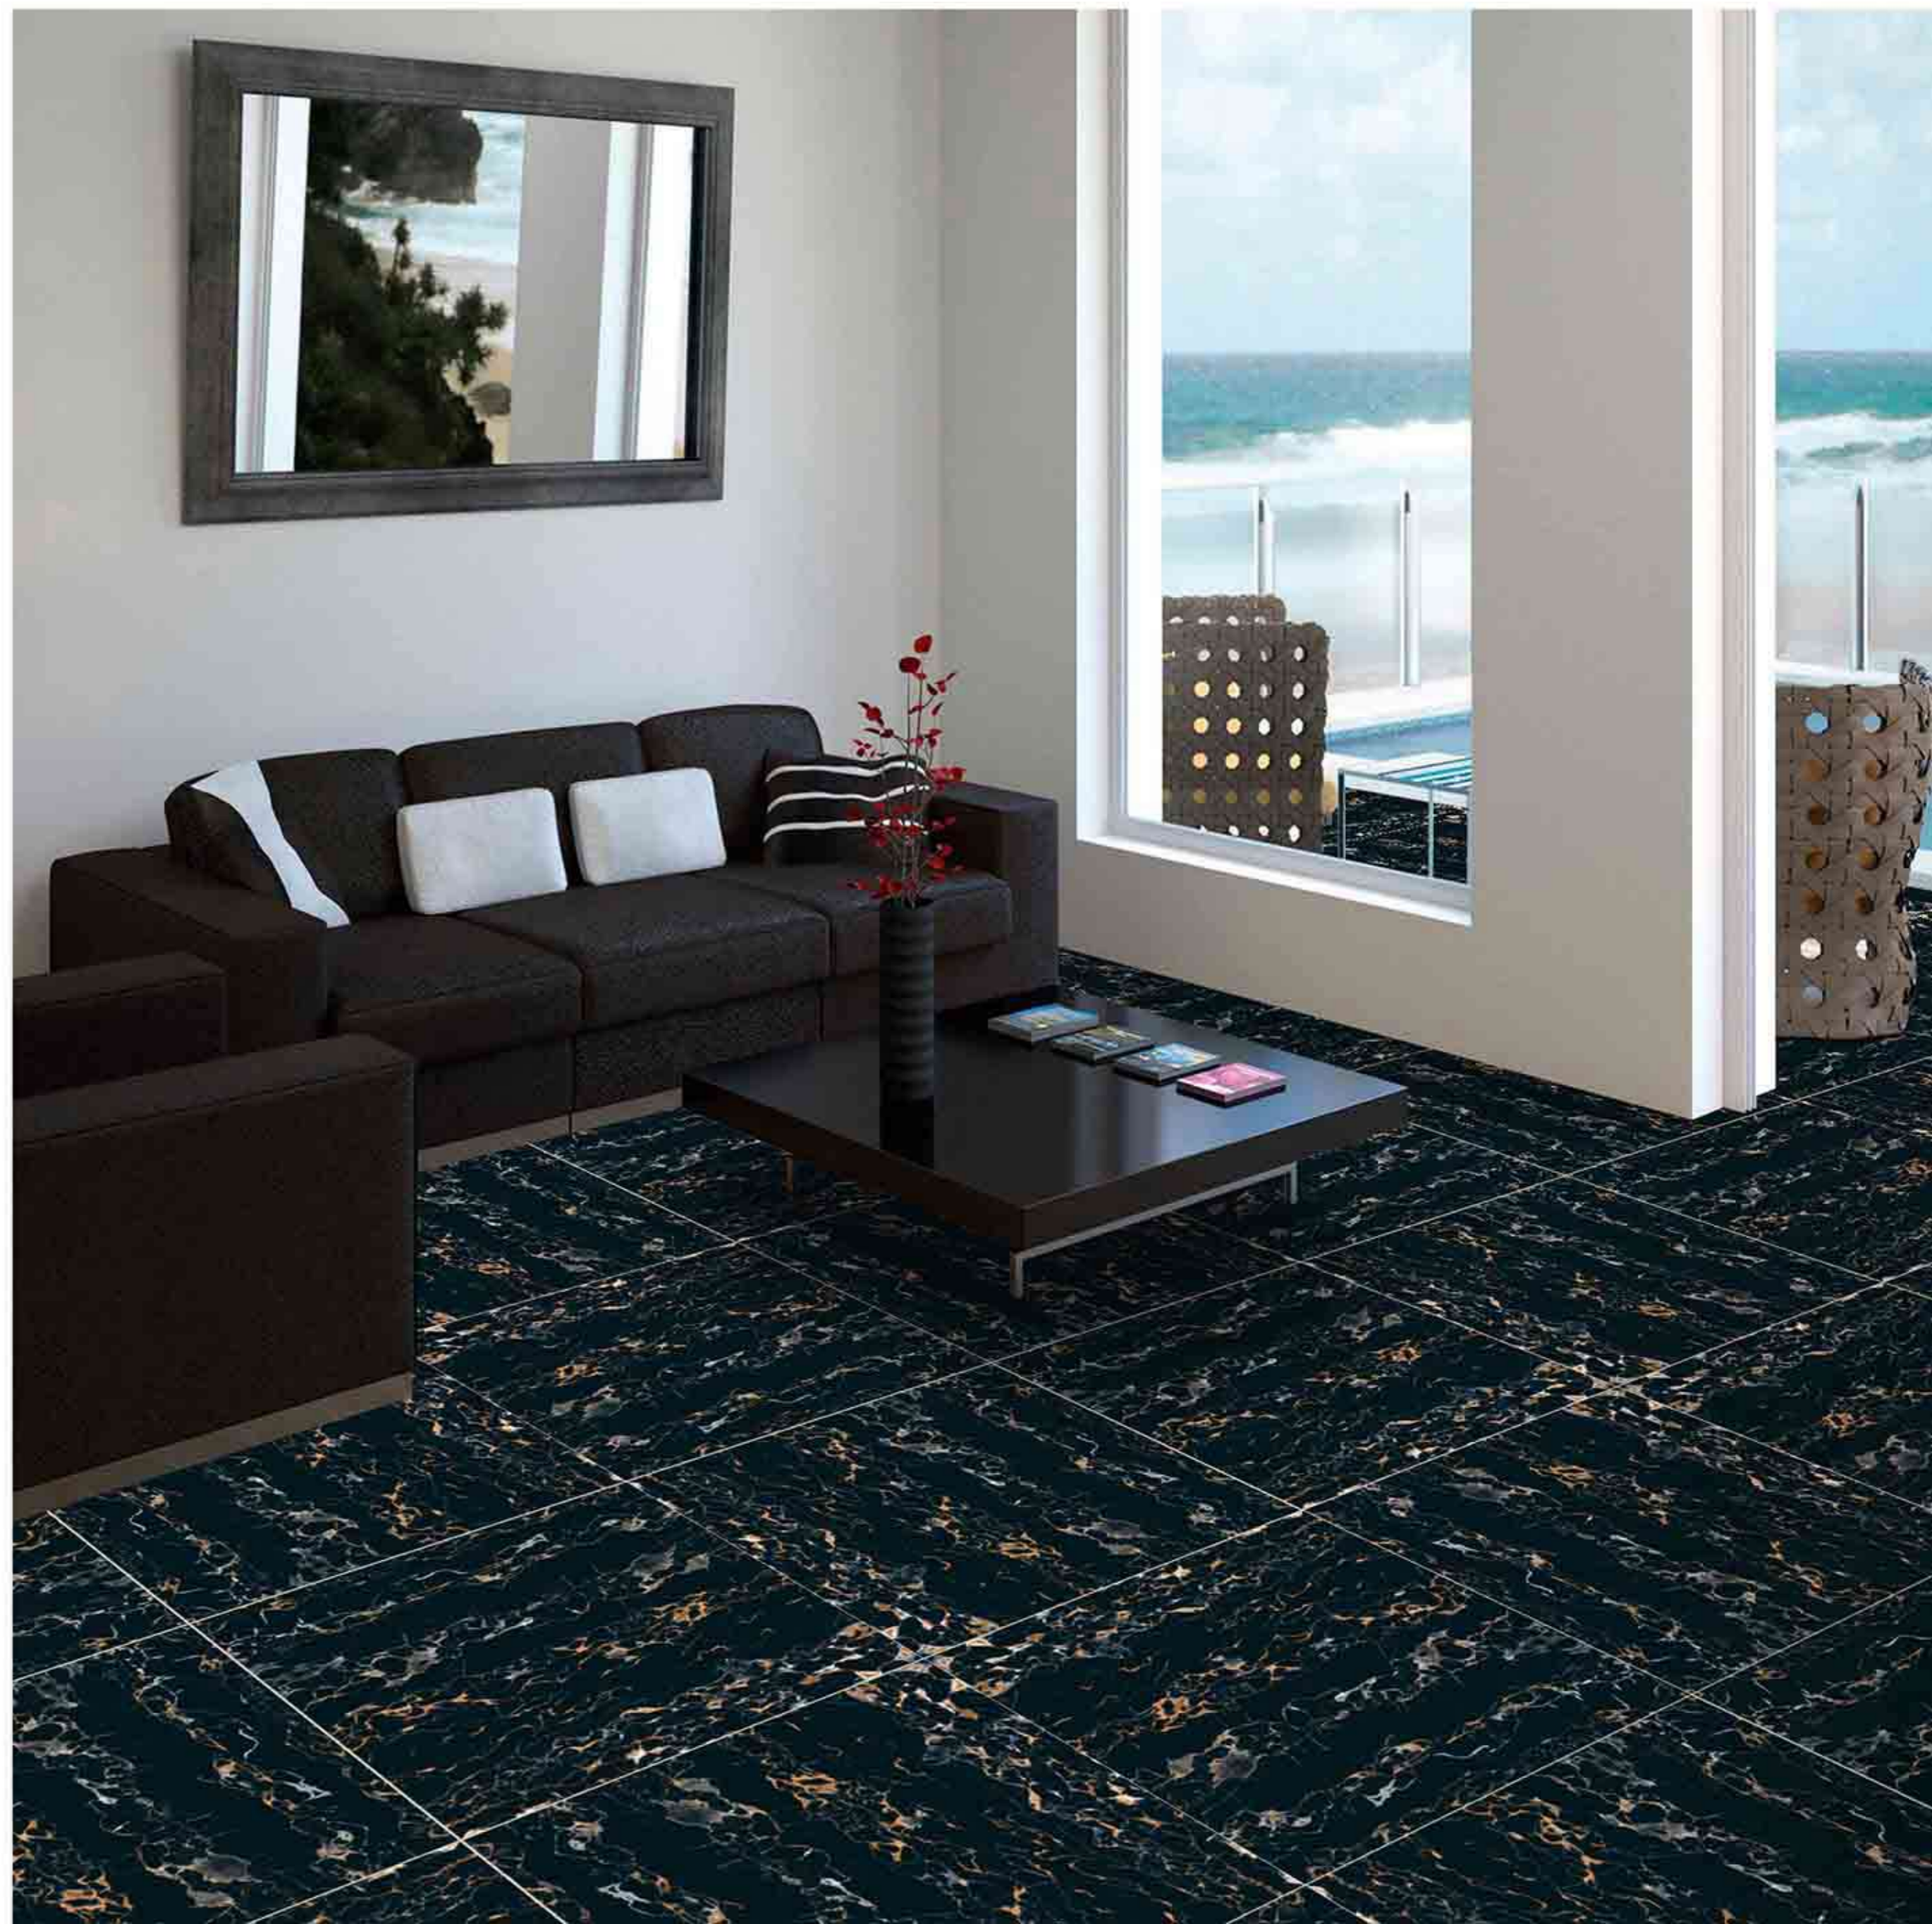

CERAMIC
FLOOR
TILE

60x
60
CM

EXPORT
COLLECTION

3207

Low Water
Absorption

Frost
Resistant

Chemical
Resistant

Stain
Resistance

Zero
Maintenance

Easy to
Clean