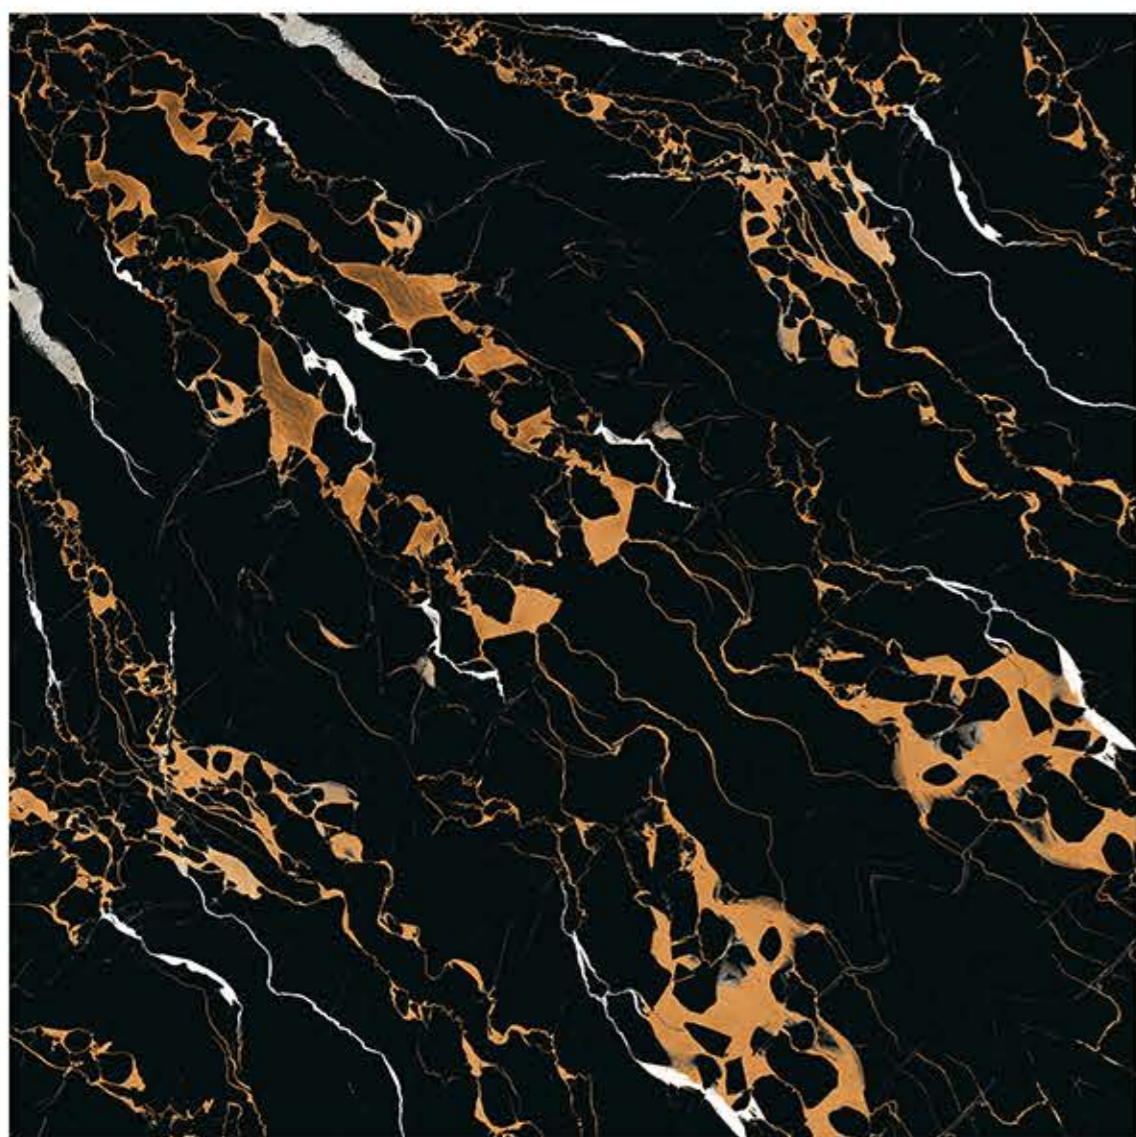

Stain
Resistance

Zero
Maintenance

Easy to
Clean

CERAMIC
FLOOR
TILE

60x
60
CM

EXPORT
COLLECTION

3270

Low Water
Absorption