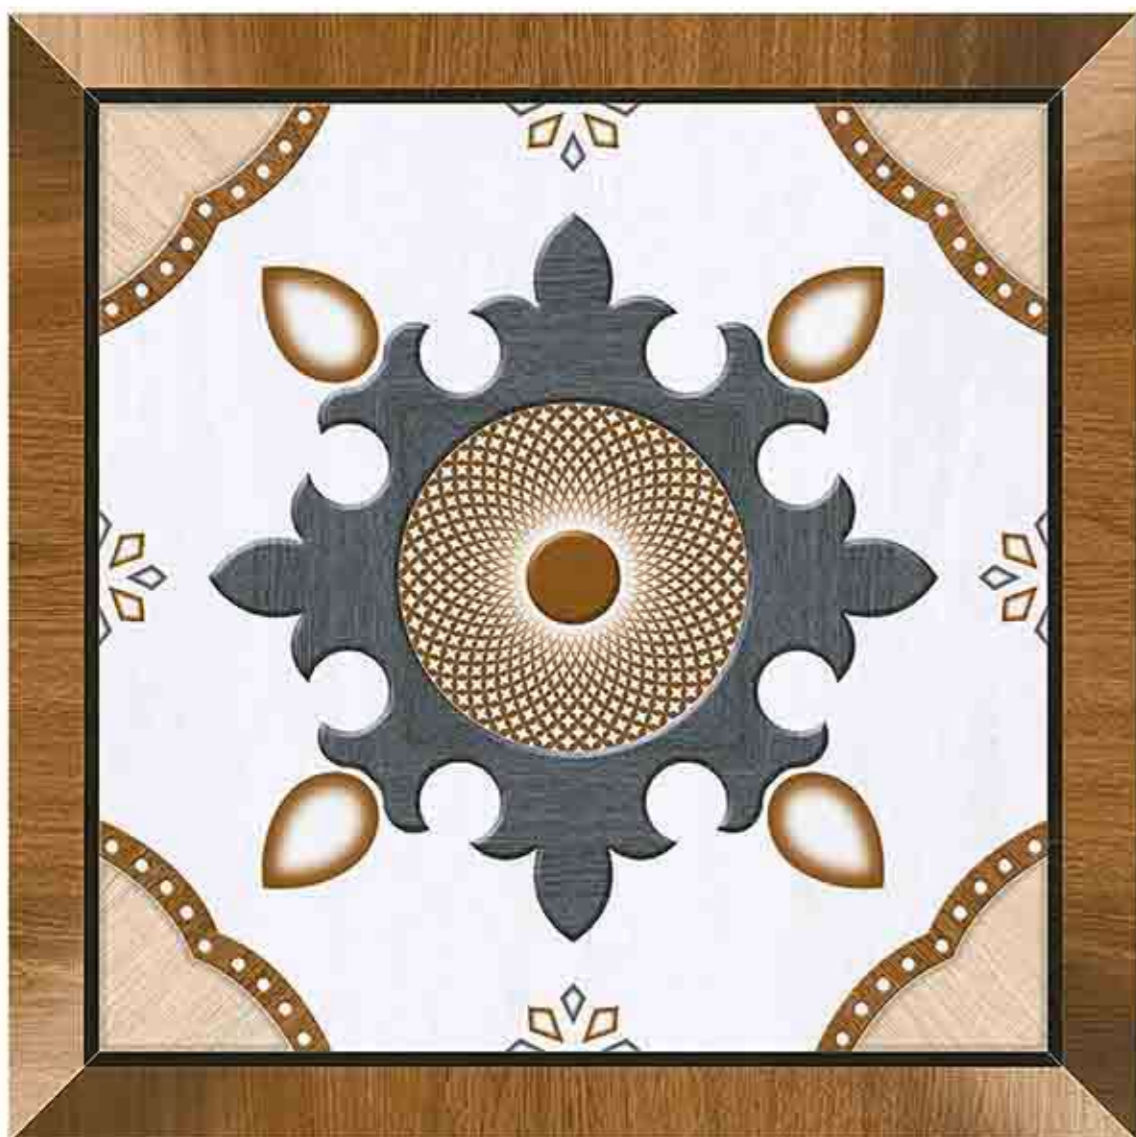

Stain
Resistance

Zero
Maintenance

Easy to
Clean

CERAMIC
FLOOR
TILE

60x
60
CM

EXPORT
COLLECTION

3244

Low Water
Absorption