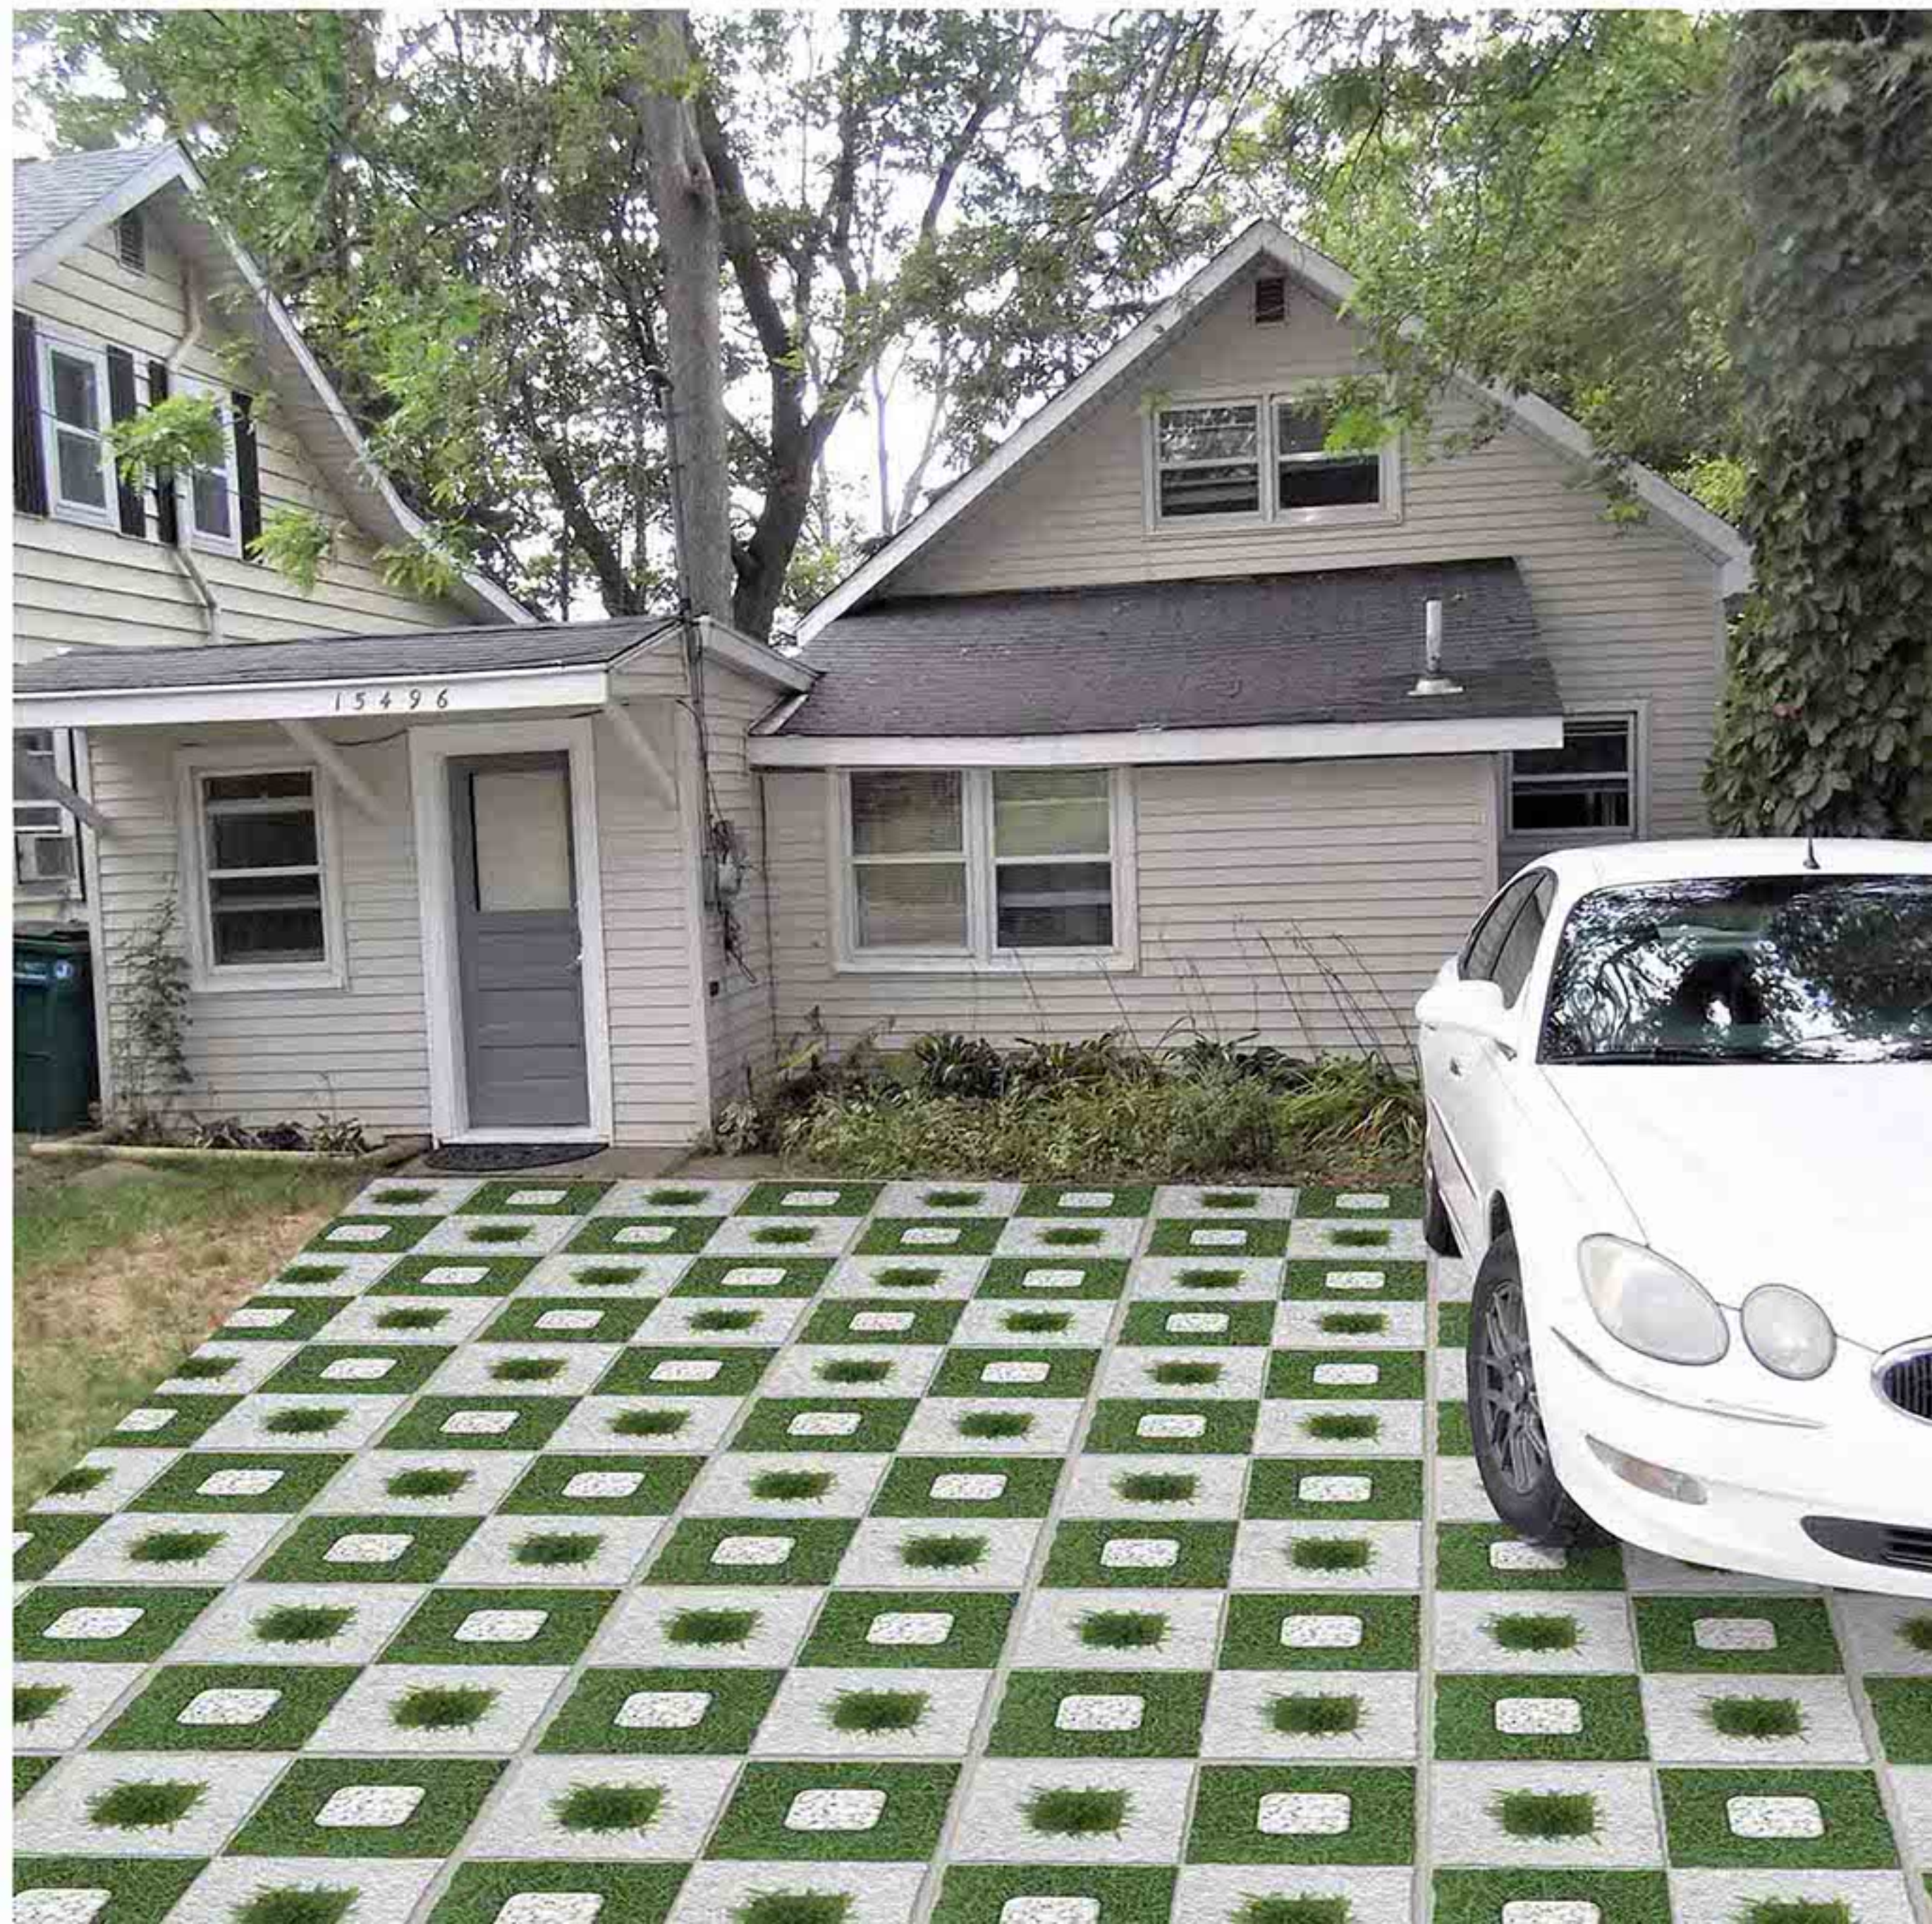

CERAMIC
FLOOR
TILE

60x
60
CM

GARDEN SERIES
COLLECTION

7010

Low Water
Absorption

Frost
Resistant

Chemical
Resistant

Stain
Resistance

Zero
Maintenance

Easy to
Clean