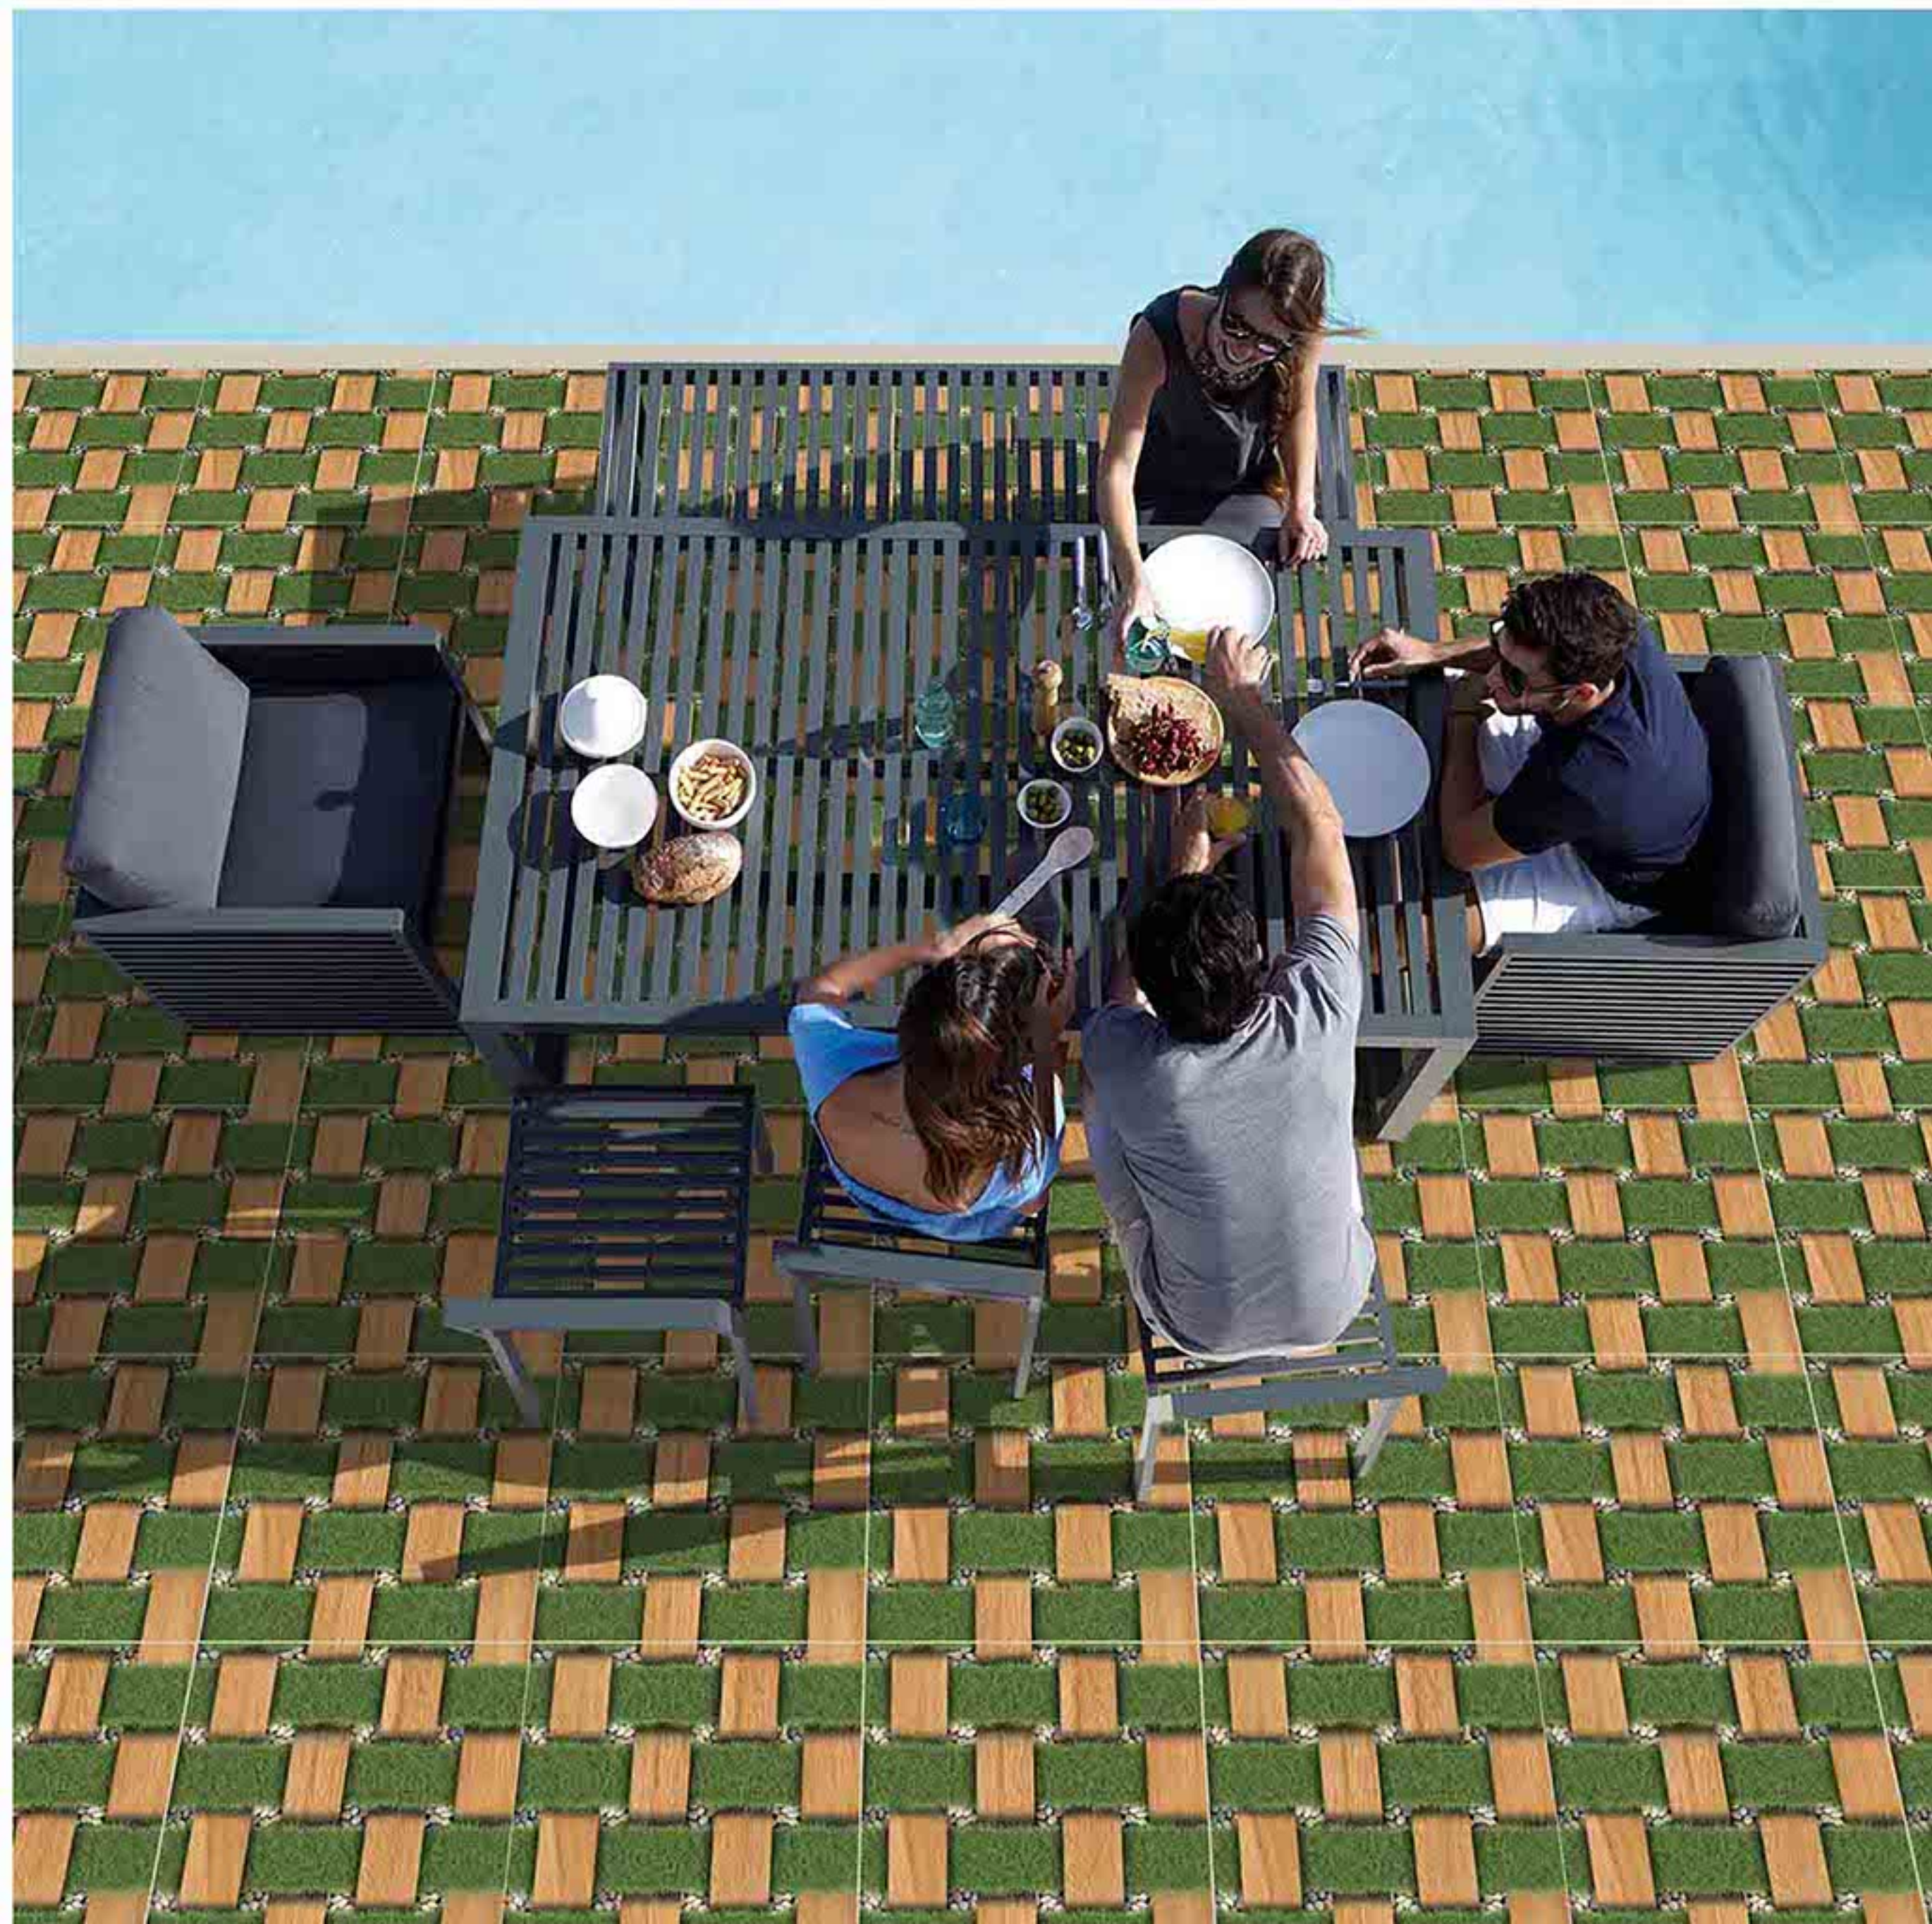

CERAMIC
FLOOR
TILE

60x
60
CM

GARDEN SERIES
COLLECTION

7009

Low Water
Absorption

Frost
Resistant

Chemical
Resistant

Stain
Resistance

Zero
Maintenance

Easy to
Clean