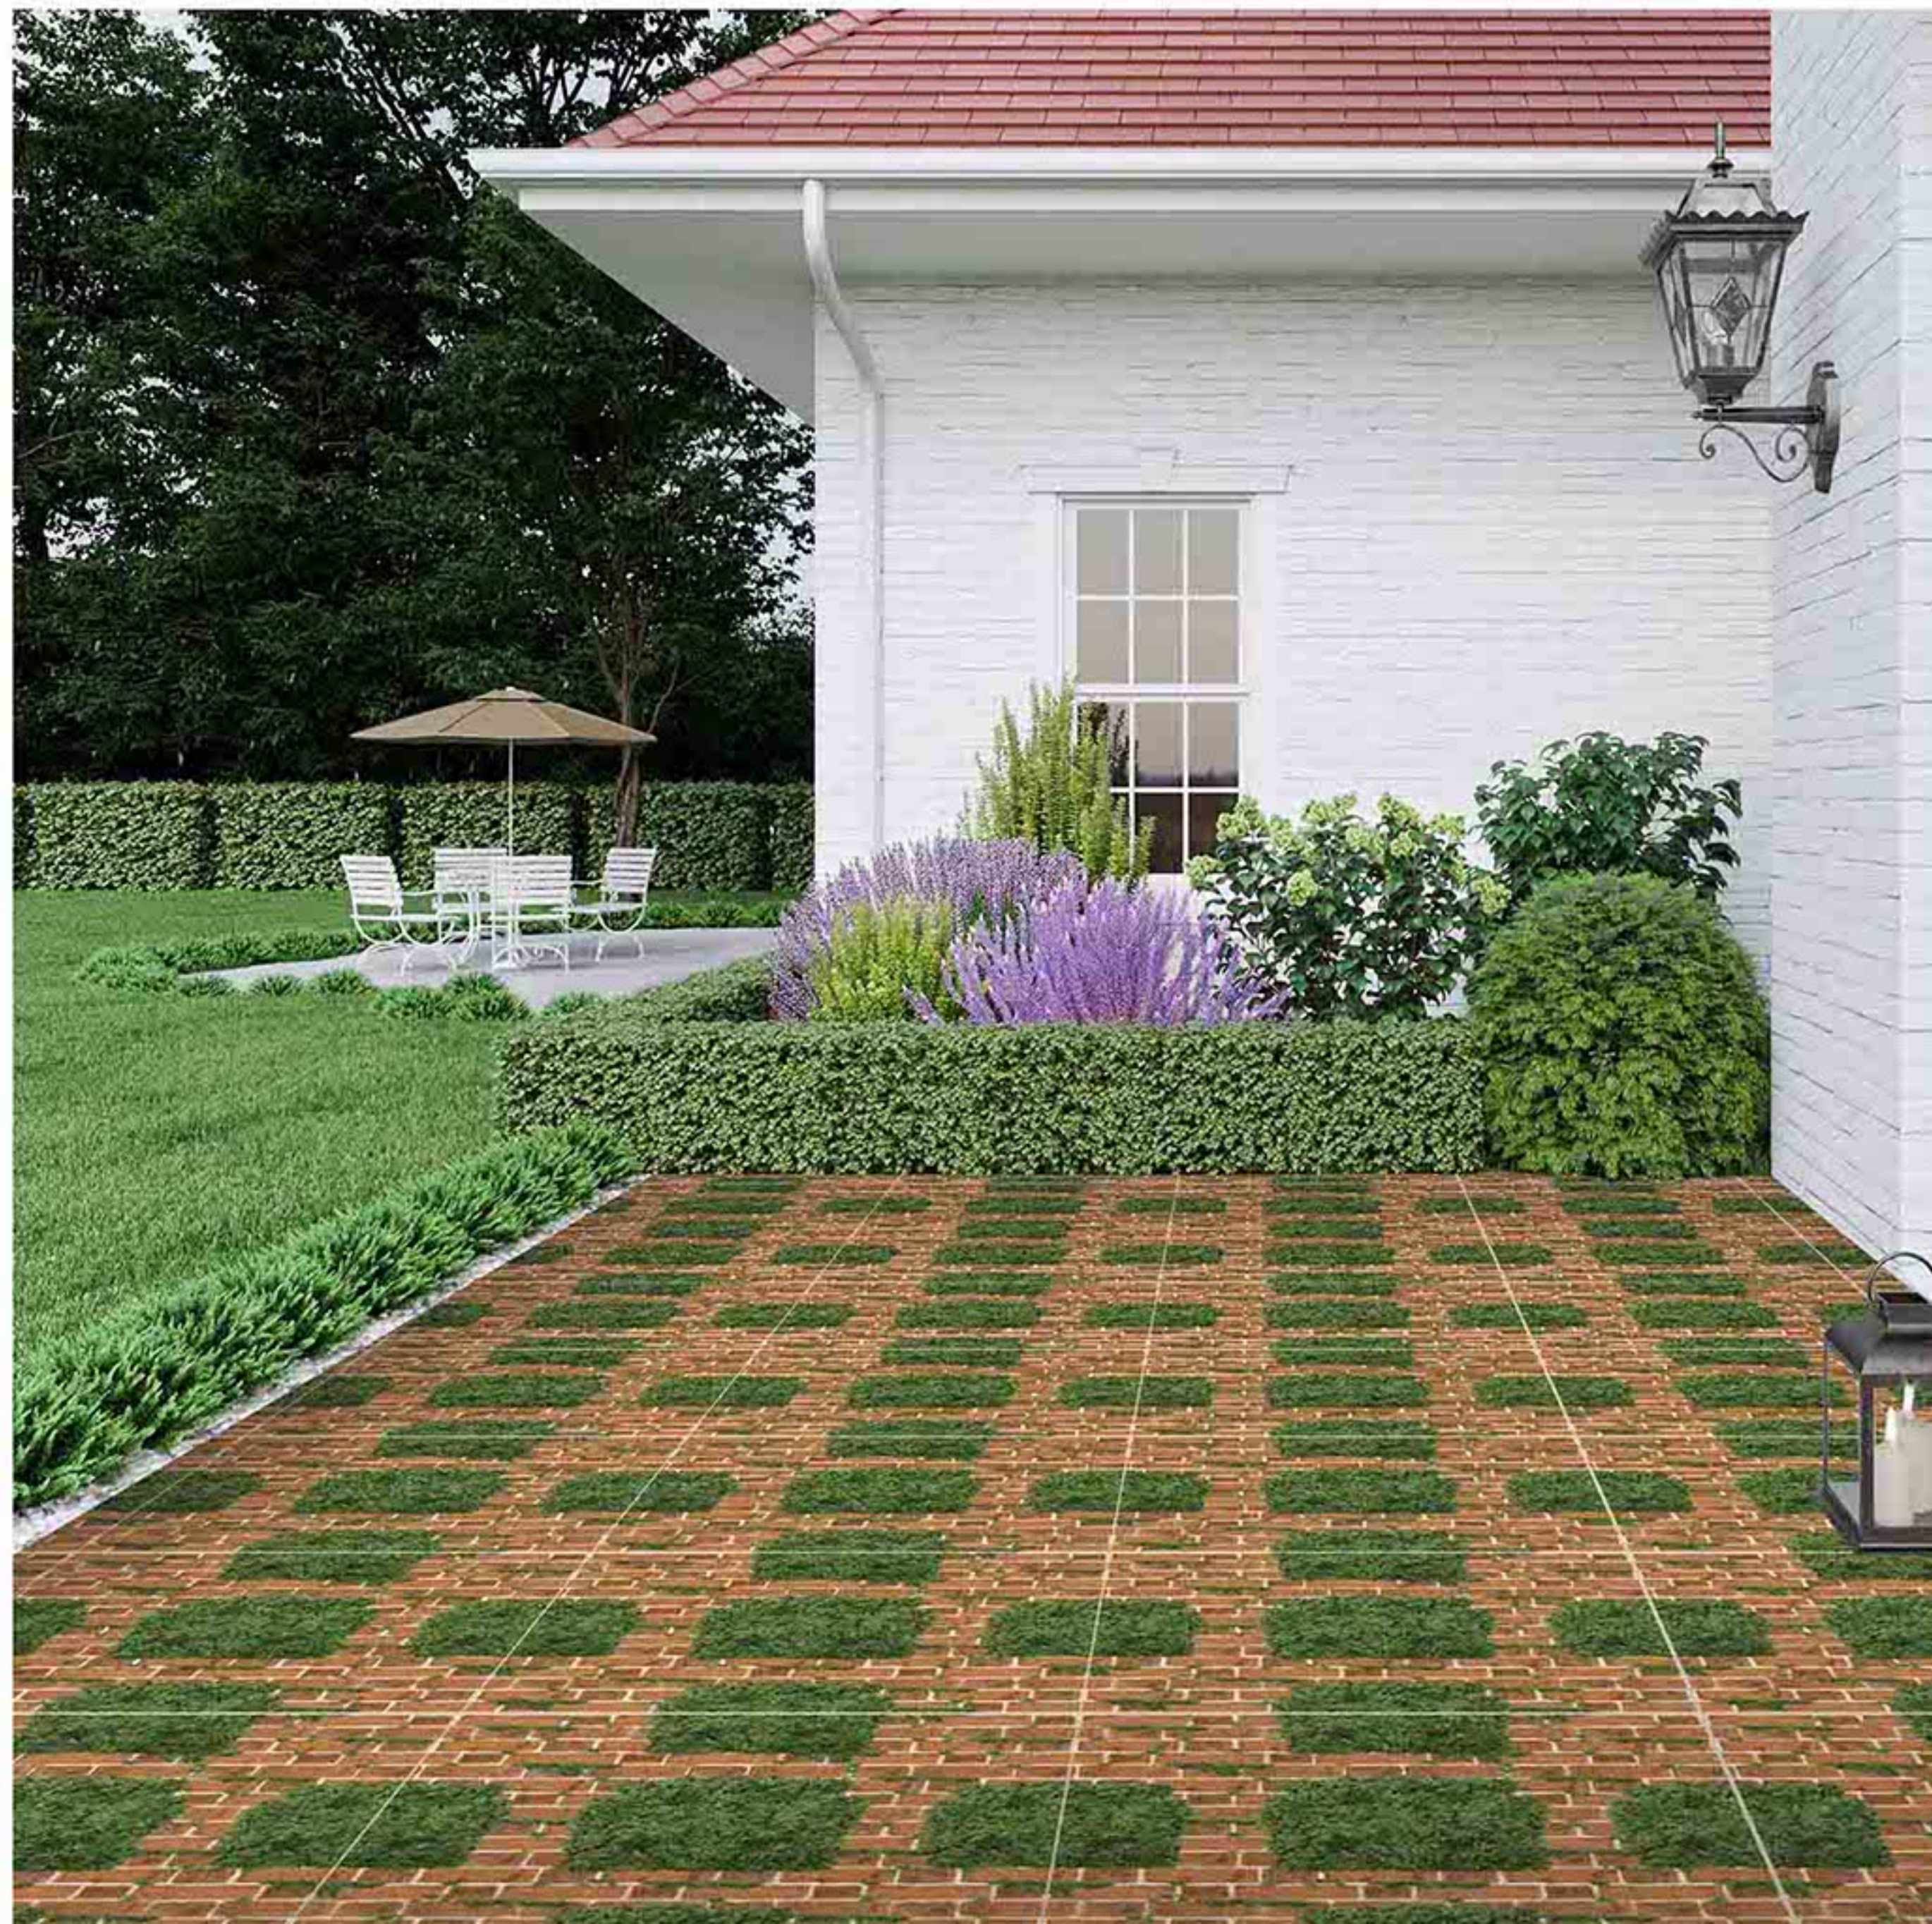

CERAMIC
FLOOR
TILE

60x
60
CM

GARDEN SERIES
COLLECTION

7018

Low Water
Absorption

Frost
Resistant

Chemical
Resistant

Stain
Resistance

Zero
Maintenance

Easy to
Clean