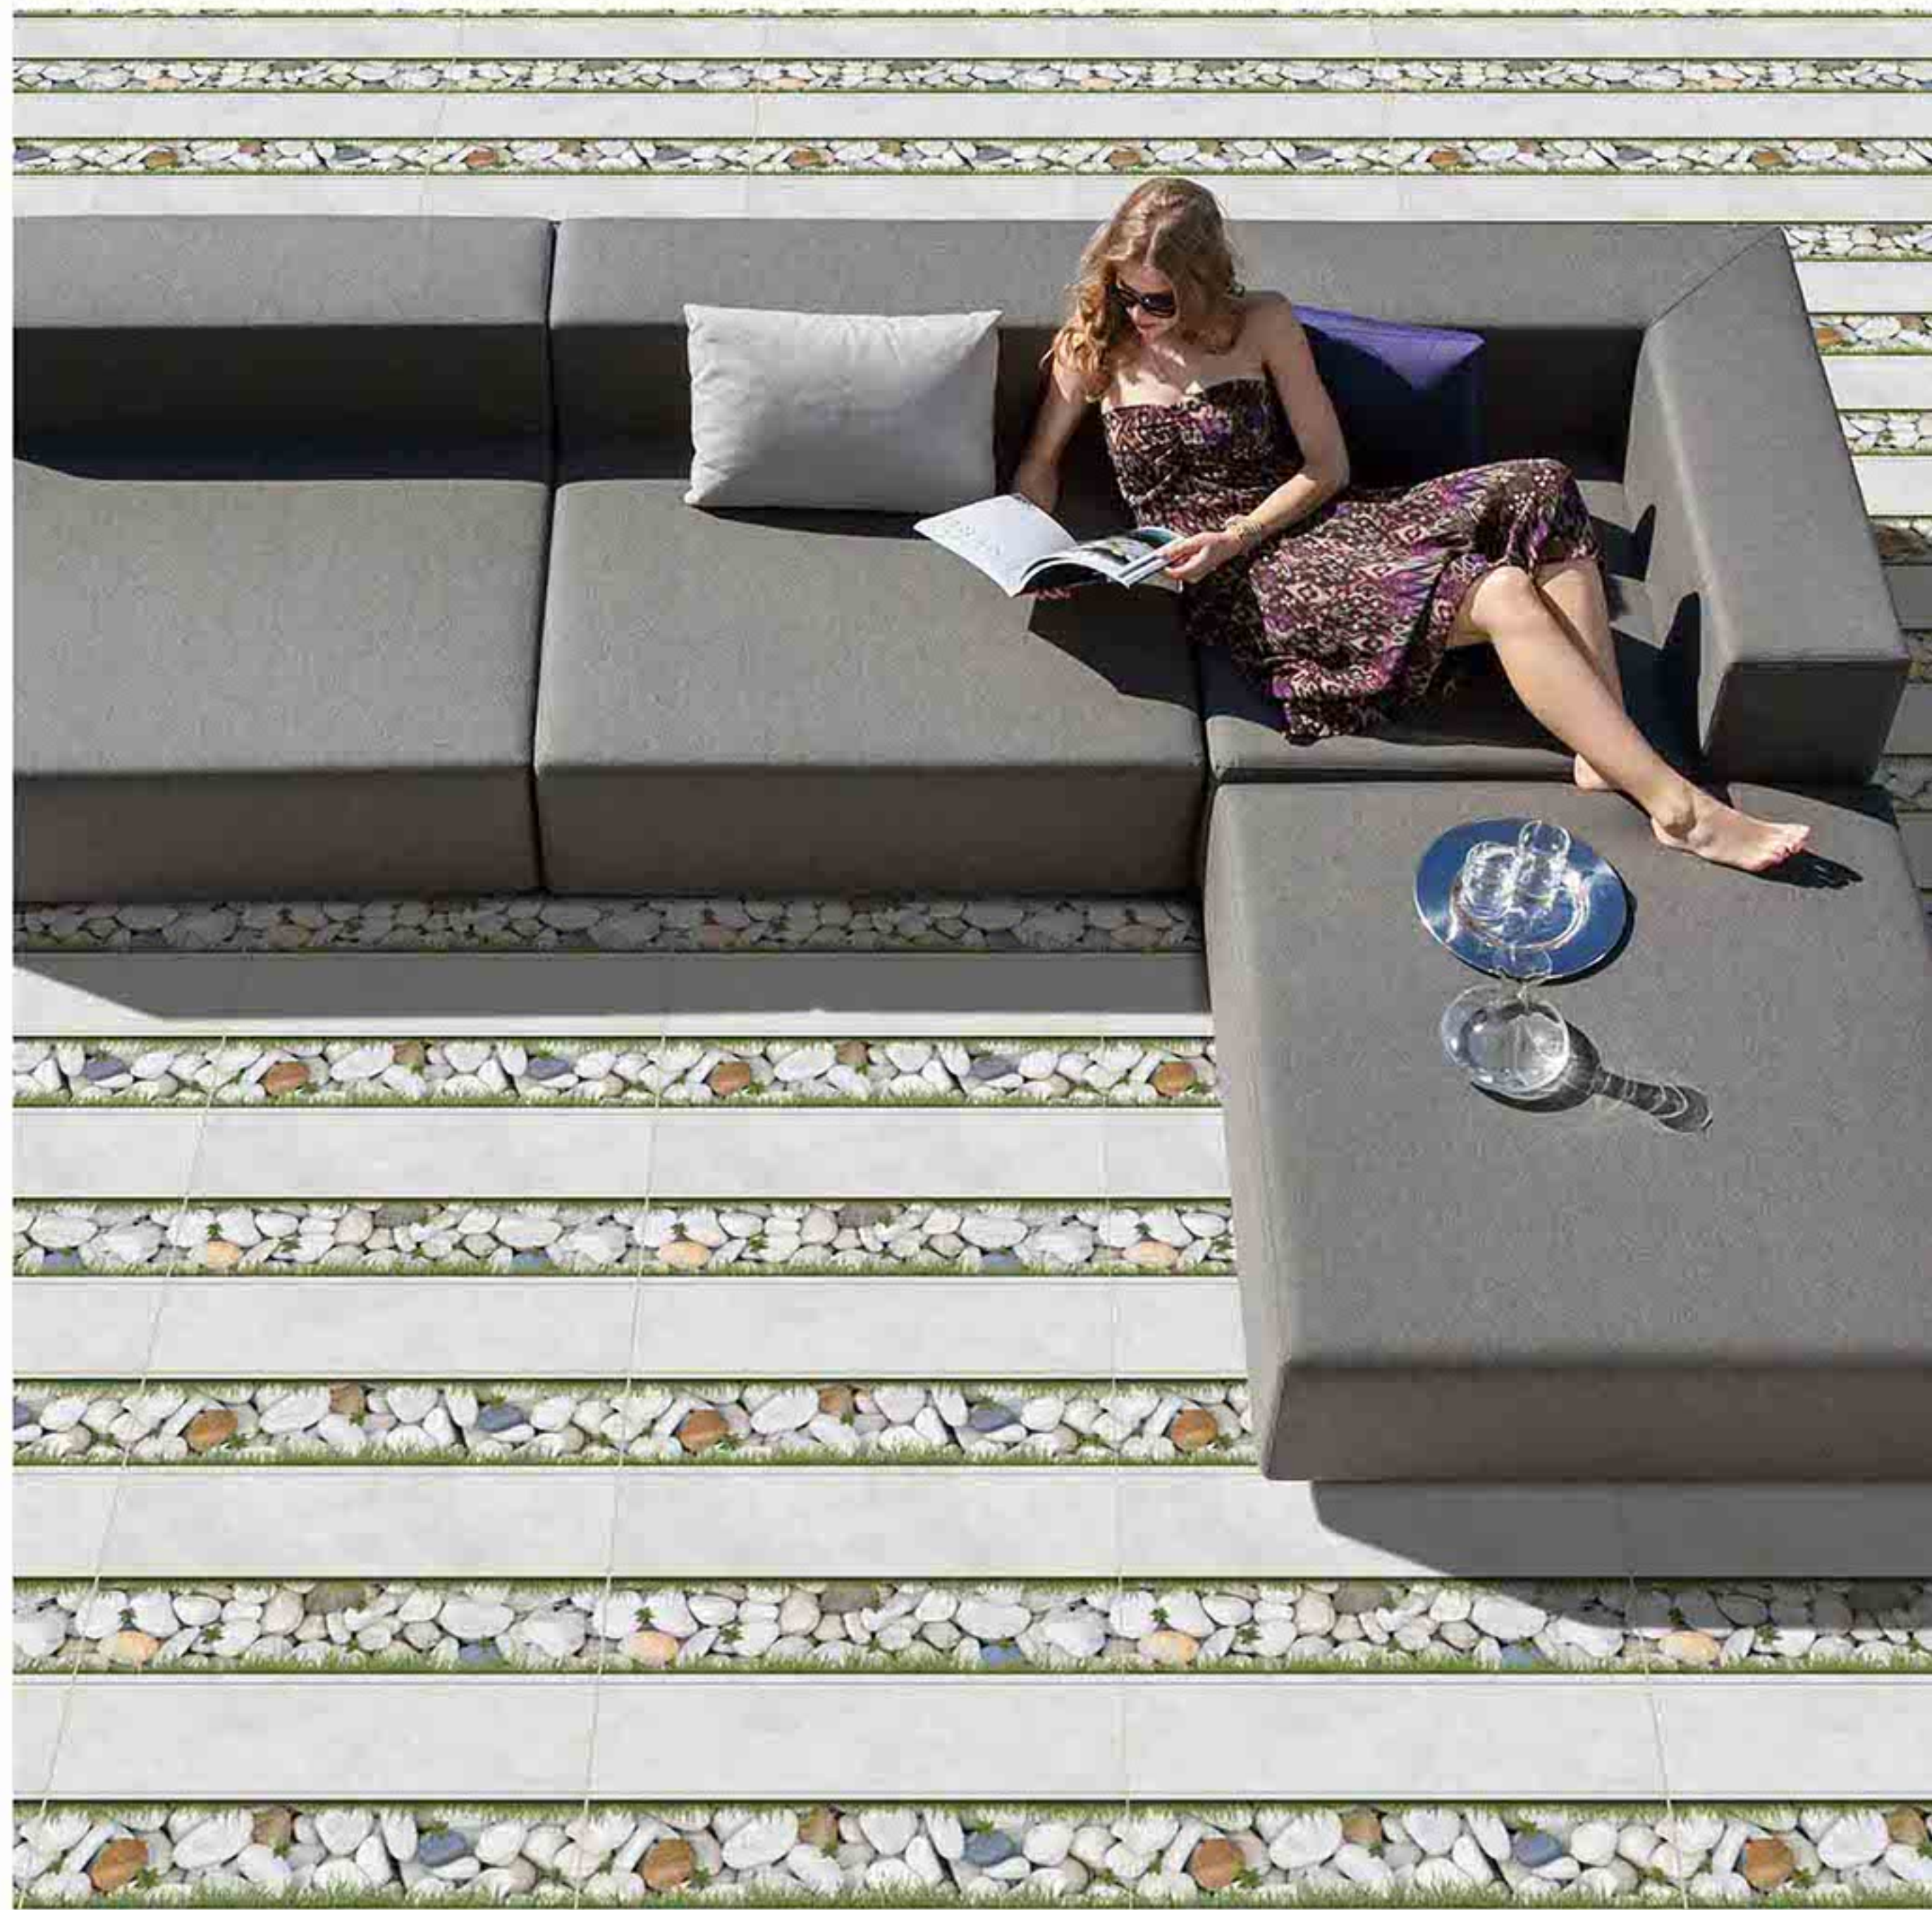

Frost
Resistant

Chemical
Resistant

Stain
Resistance

Zero
Maintenance

Easy to
Clean

CERAMIC
FLOOR
TILE

60x
60
CM

GARDEN SERIES
COLLECTION