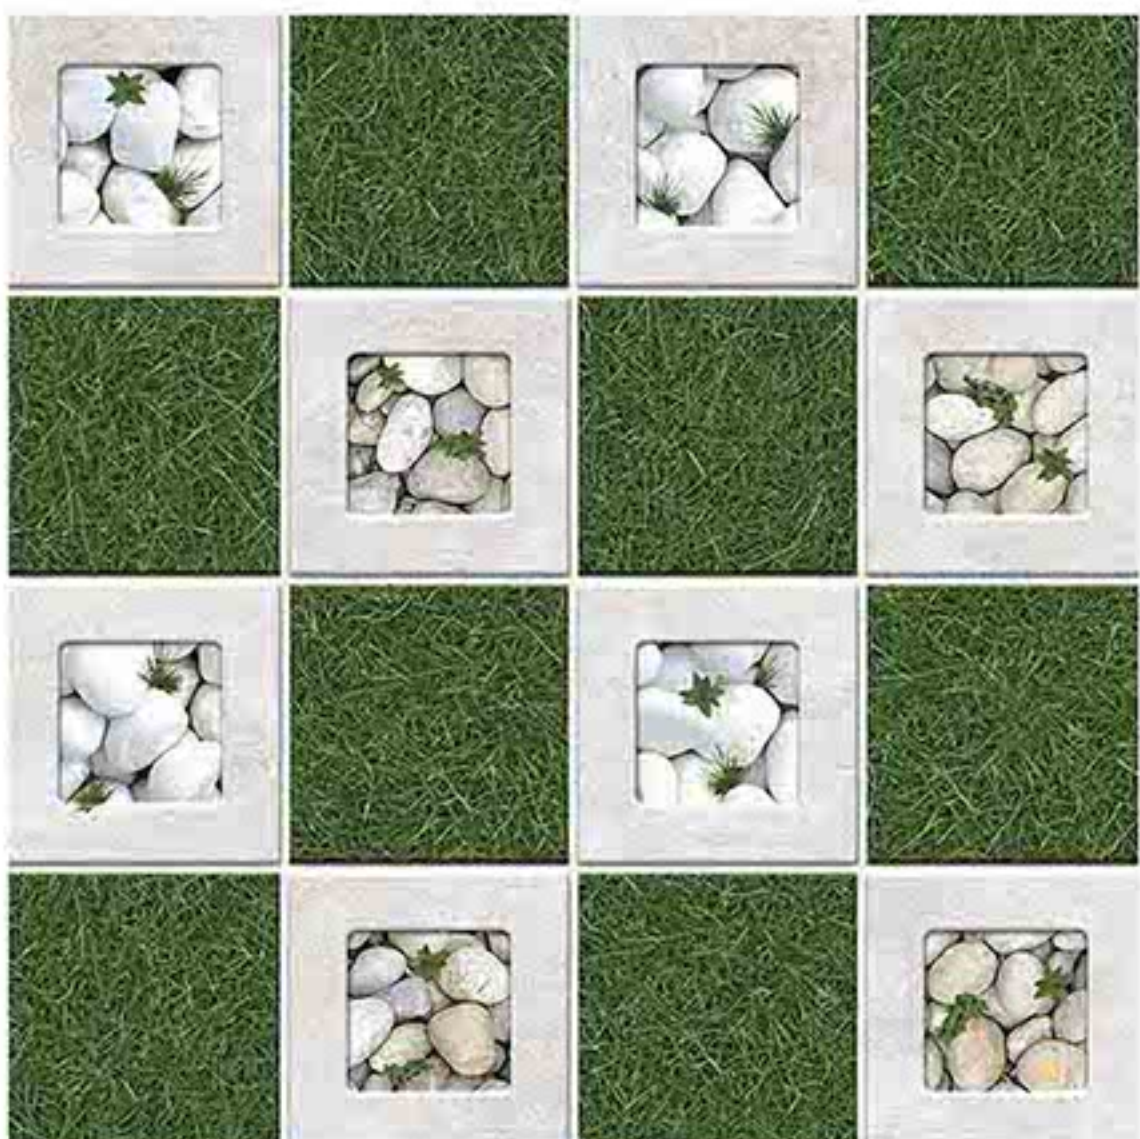

Frost
Resistant

Chemical
Resistant

Stain
Resistance

Zero
Maintenance

Easy to
Clean

CERAMIC
FLOOR
TILE

60x
60
CM

GARDEN SERIES
COLLECTION