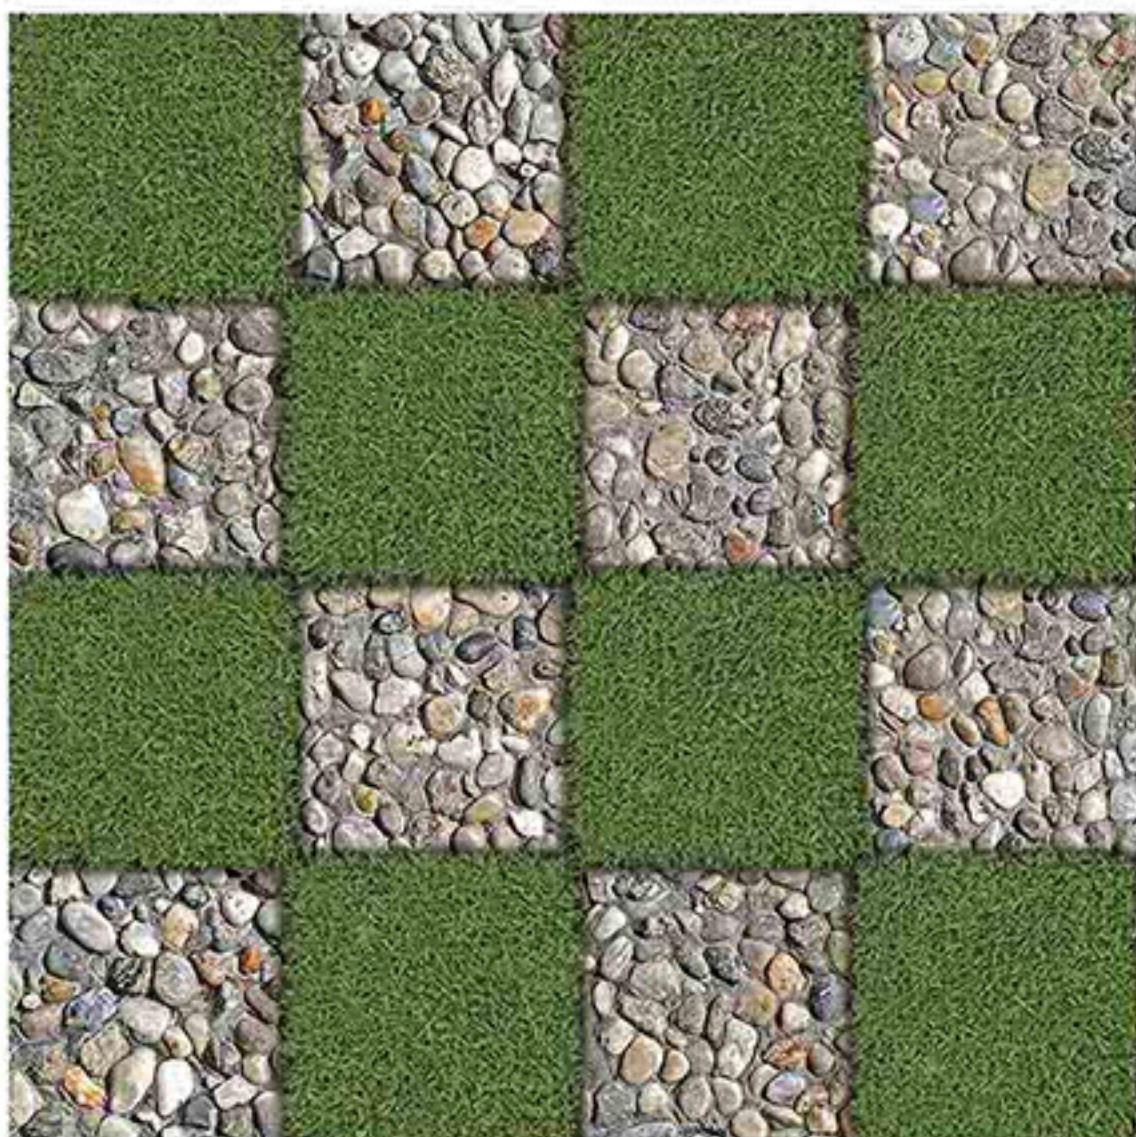

60x
60
CM

GARDEN SERIES
COLLECTION

7013

Low Water
Absorption

Frost
Resistant

Chemical
Resistant

Stain
Resistance

Zero
Maintenance