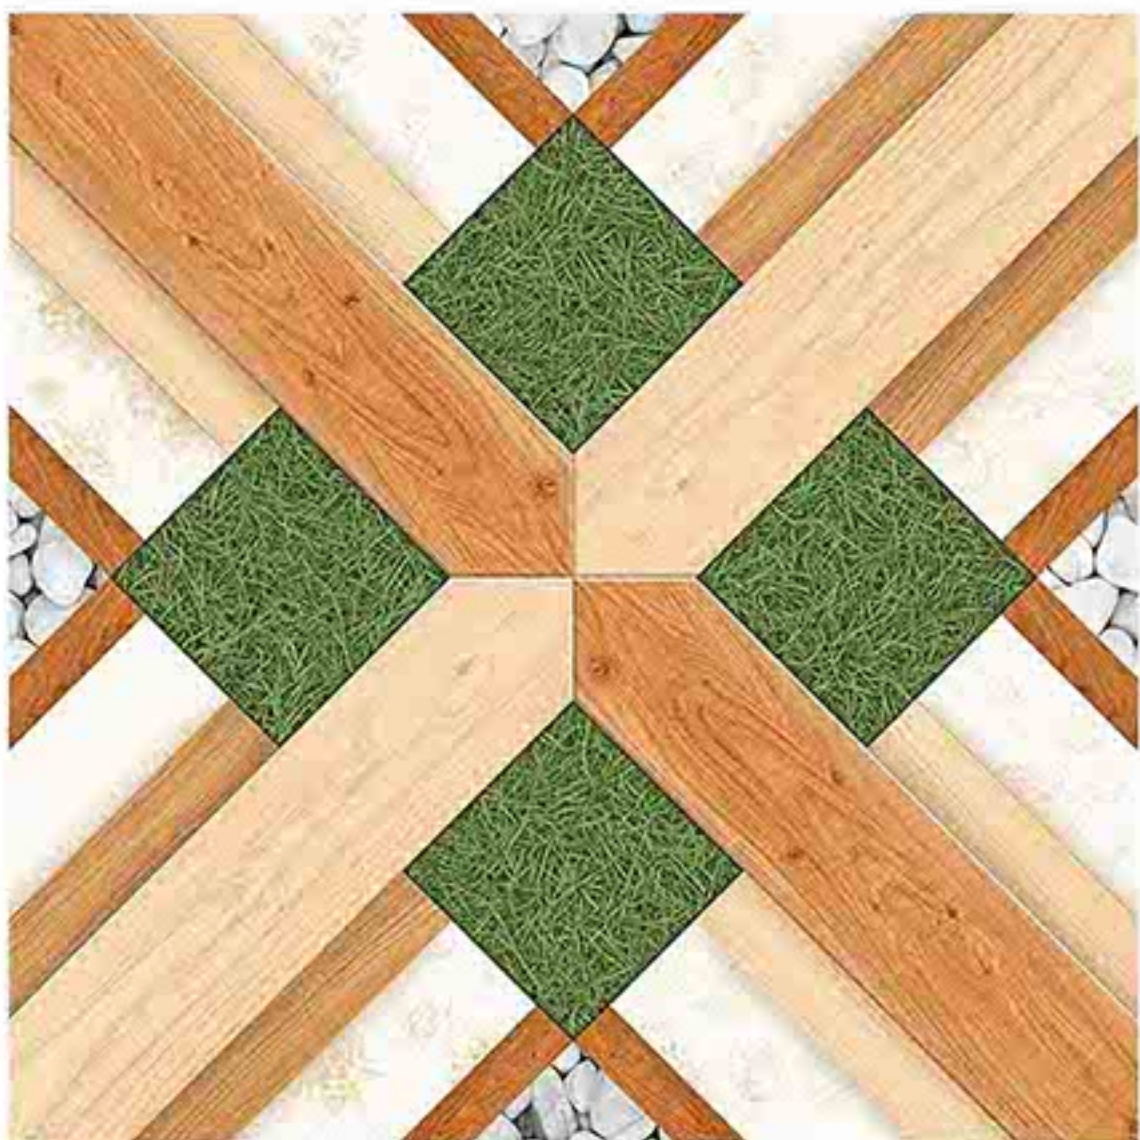

Frost
Resistant

Chemical
Resistant

Stain
Resistance

Zero
Maintenance

Easy to
Clean

CERAMIC
FLOOR
TILE

60x
60
CM

GARDEN SERIES
COLLECTION