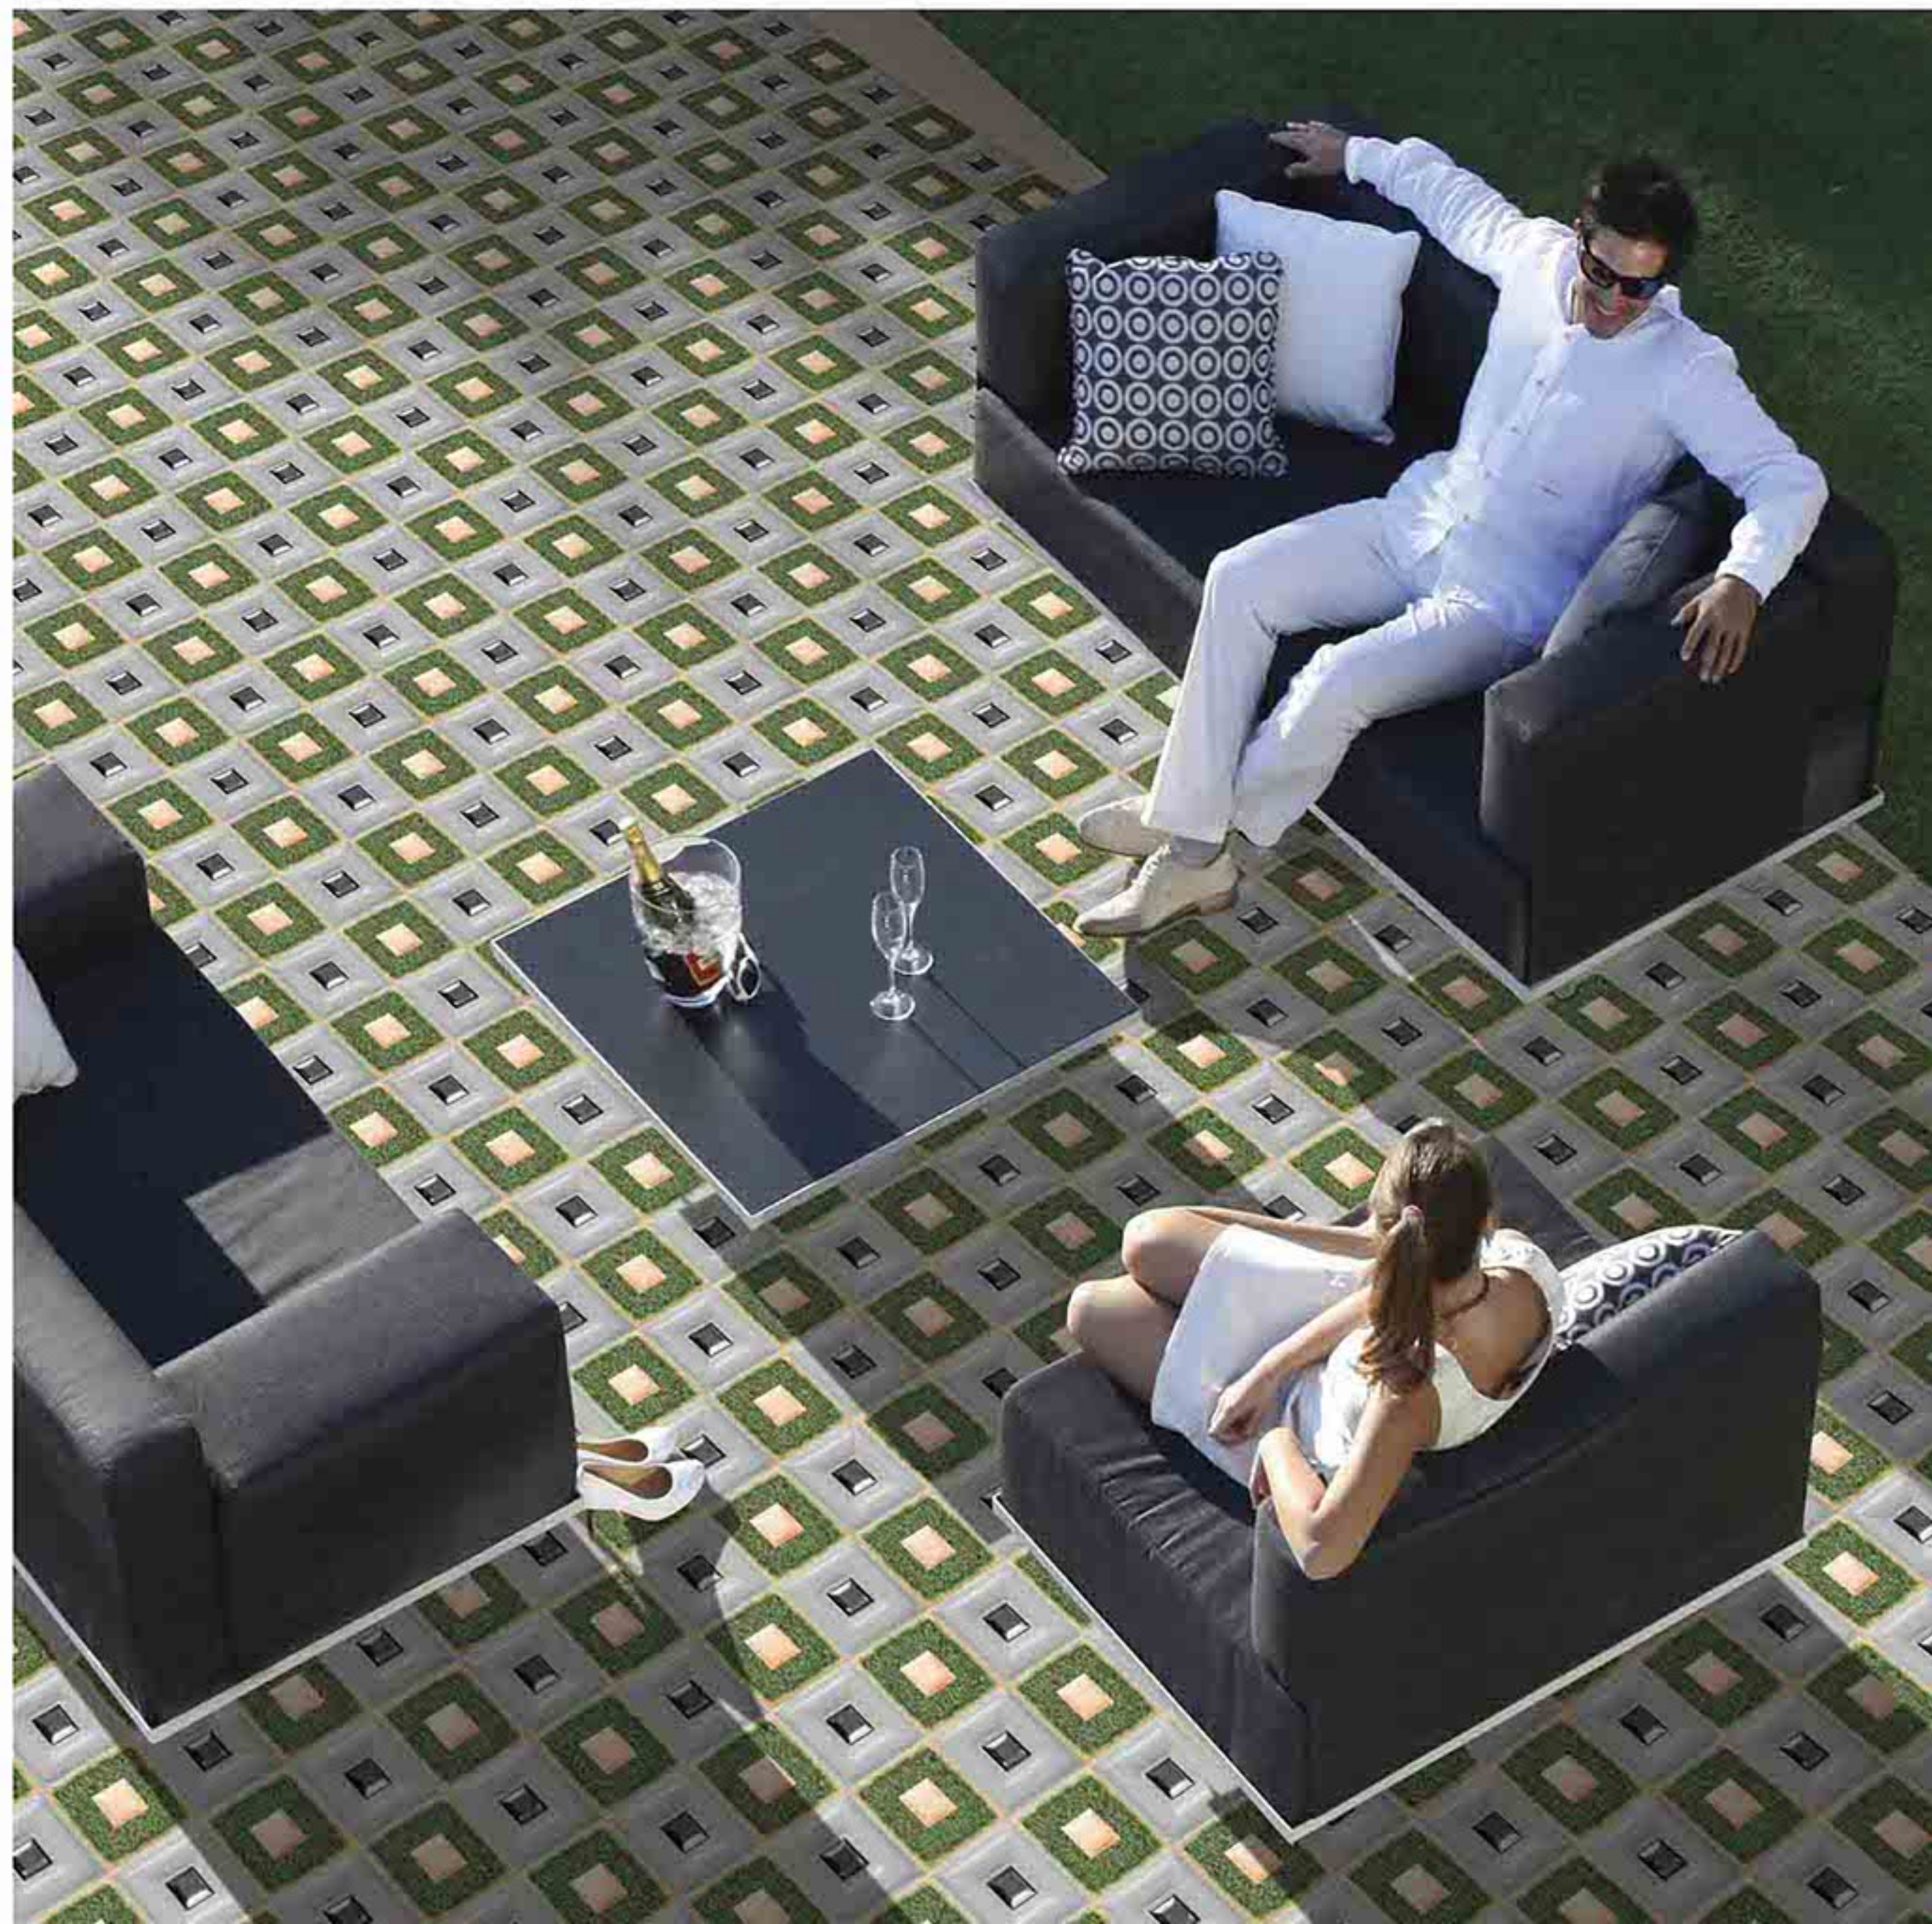

CERAMIC
FLOOR
TILE

60x
60
CM

GARDEN SERIES
COLLECTION

7005

Low Water
Absorption

Frost
Resistant

Chemical
Resistant

Stain
Resistance

Zero
Maintenance

Easy to
Clean