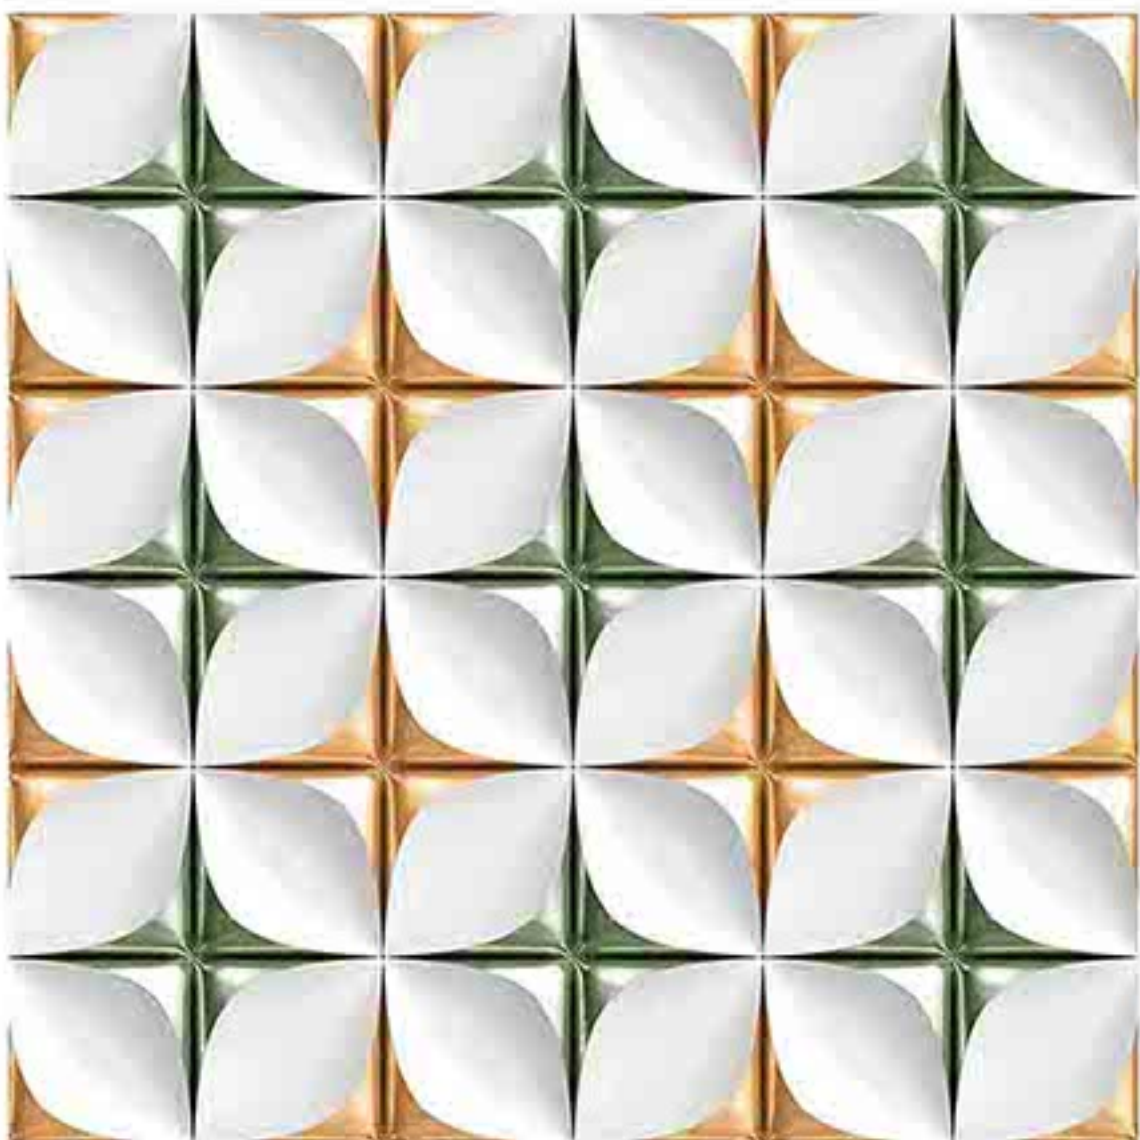

60x
60
CM

GARDEN SERIES
COLLECTION

7001

Low Water
Absorption

Frost
Resistant

Chemical
Resistant

Stain
Resistance

Zero
Maintenance

Easy to
Clean

CERAMIC
FLOOR
TILE

60x
60
CM

GARDEN SERIES
COLLECTION

7002

Low Water
Absorption

Frost
Resistant

Chemical
Resistant