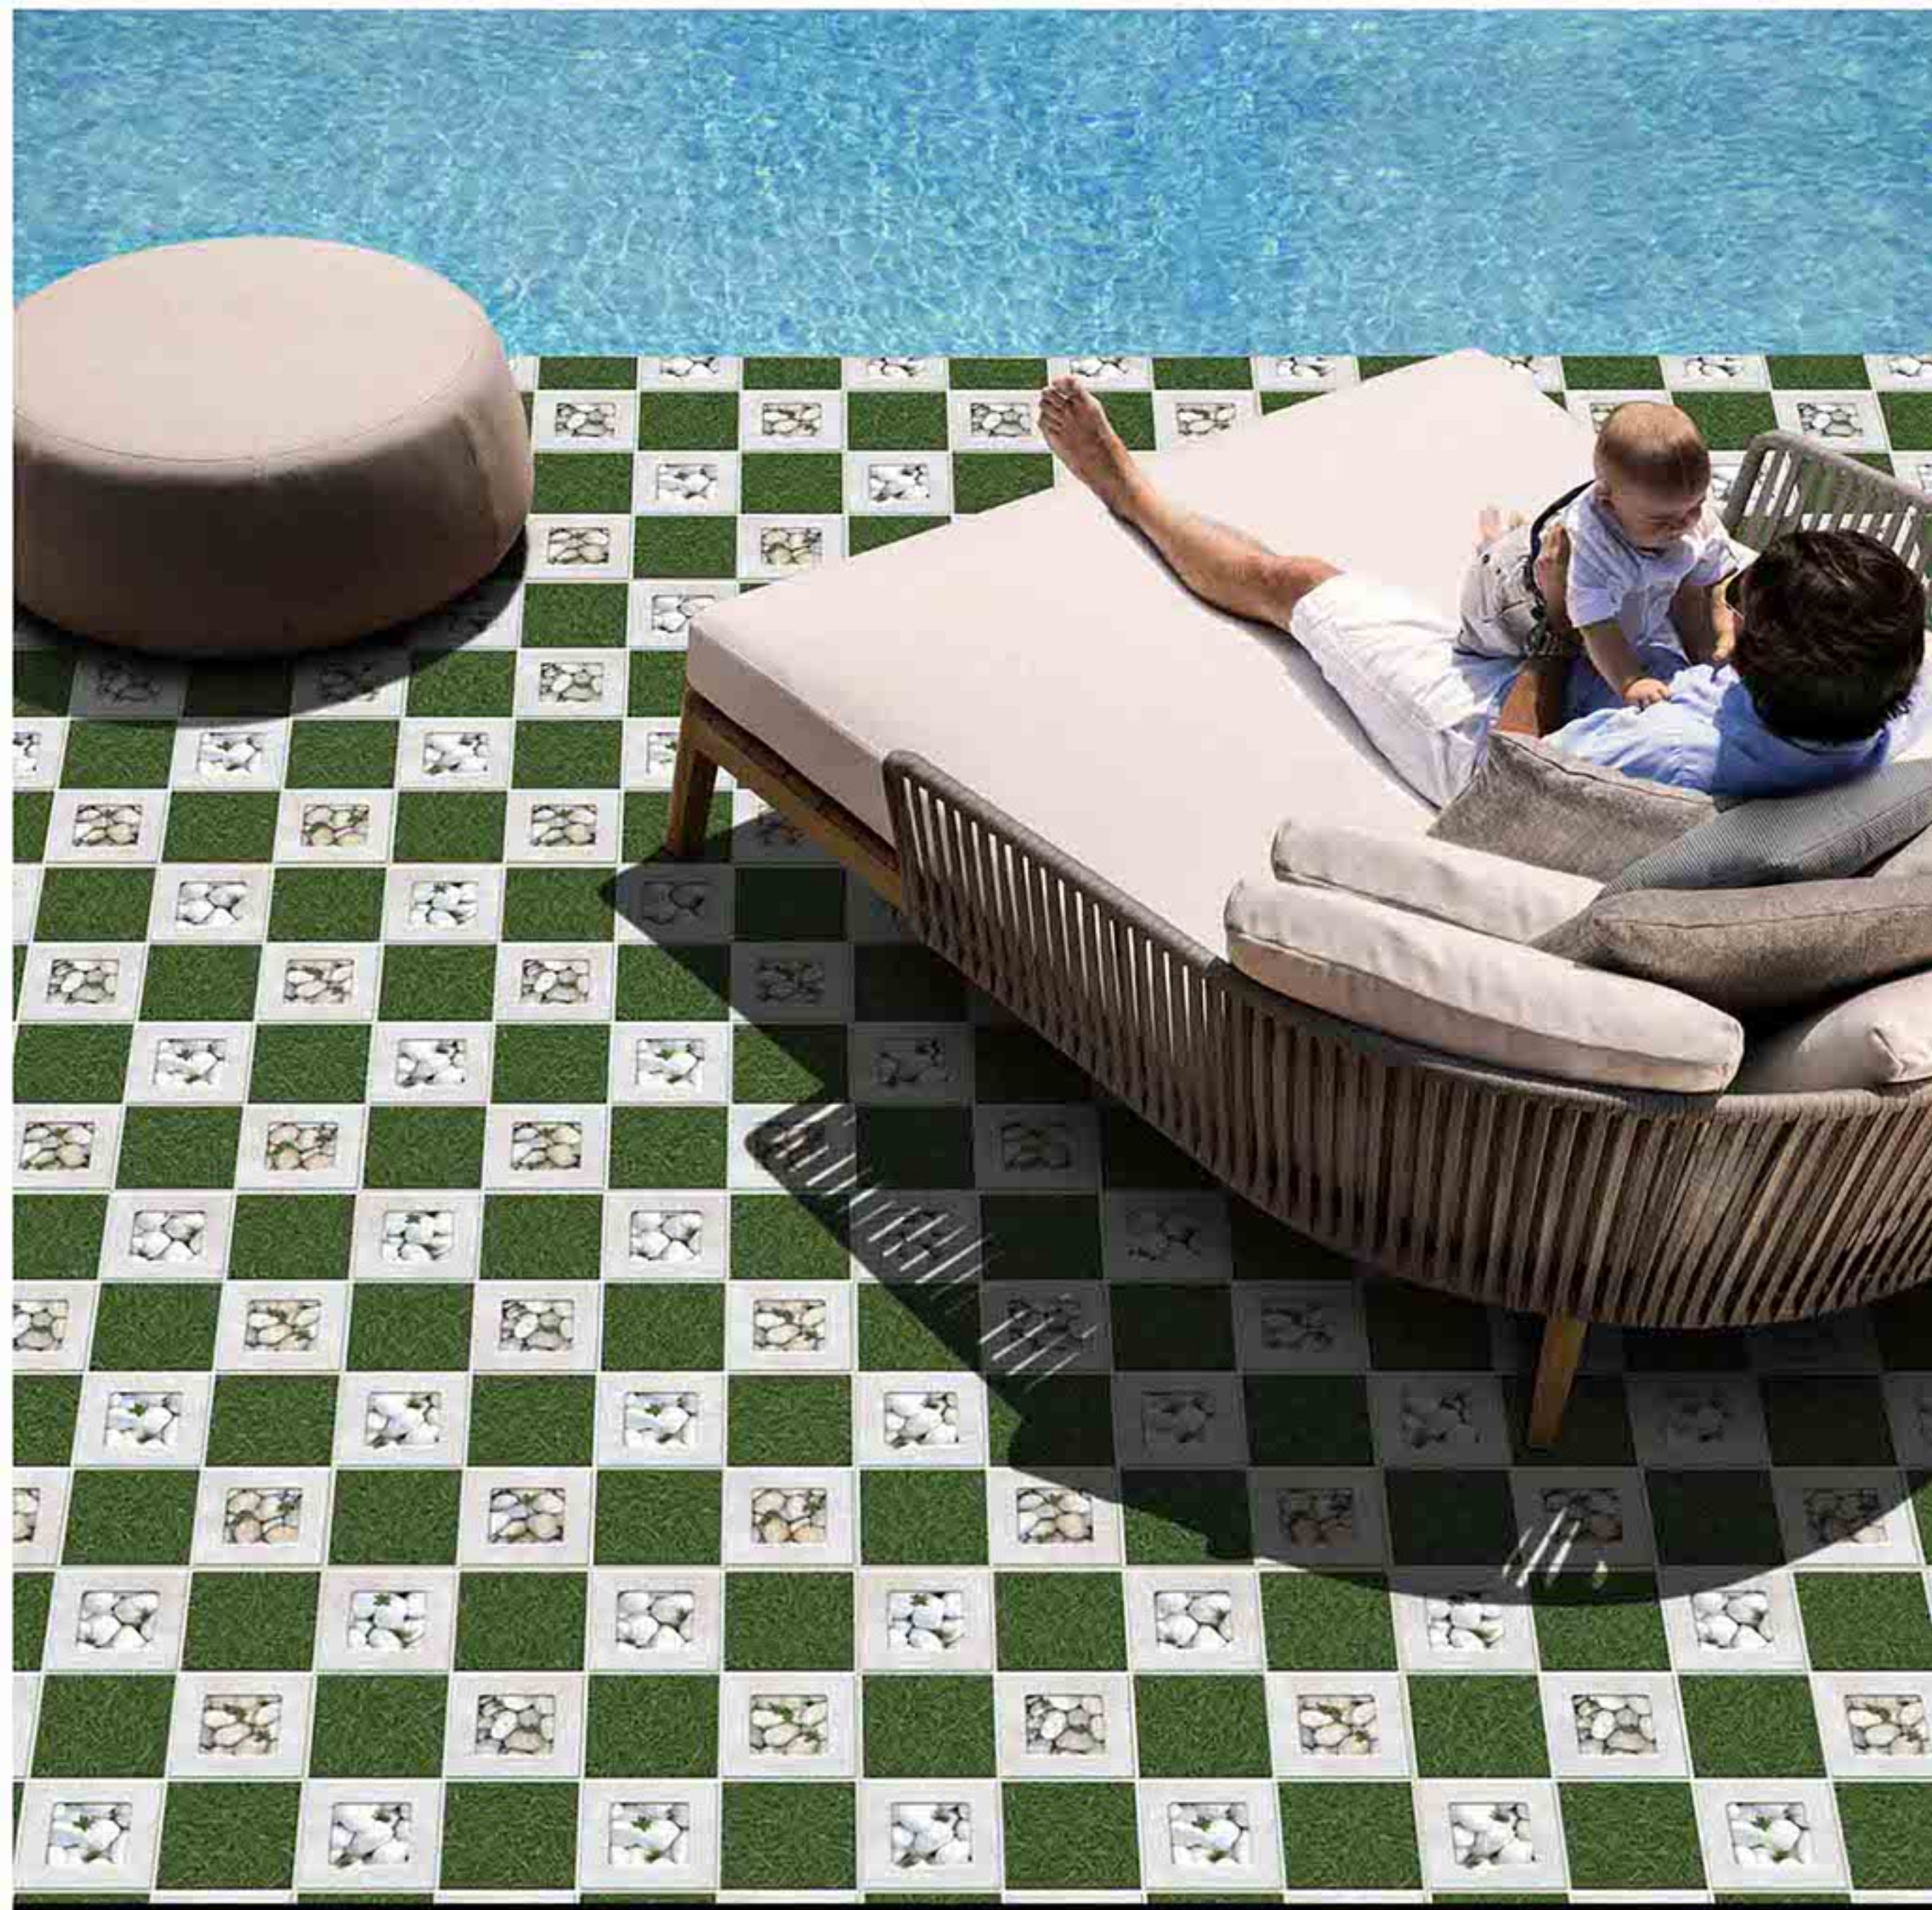

CERAMIC
FLOOR
TILE

60x
60
CM

GARDEN SERIES
COLLECTION

7004

Low Water
Absorption

Frost
Resistant

Chemical
Resistant

Stain
Resistance

Zero
Maintenance

Easy to
Clean