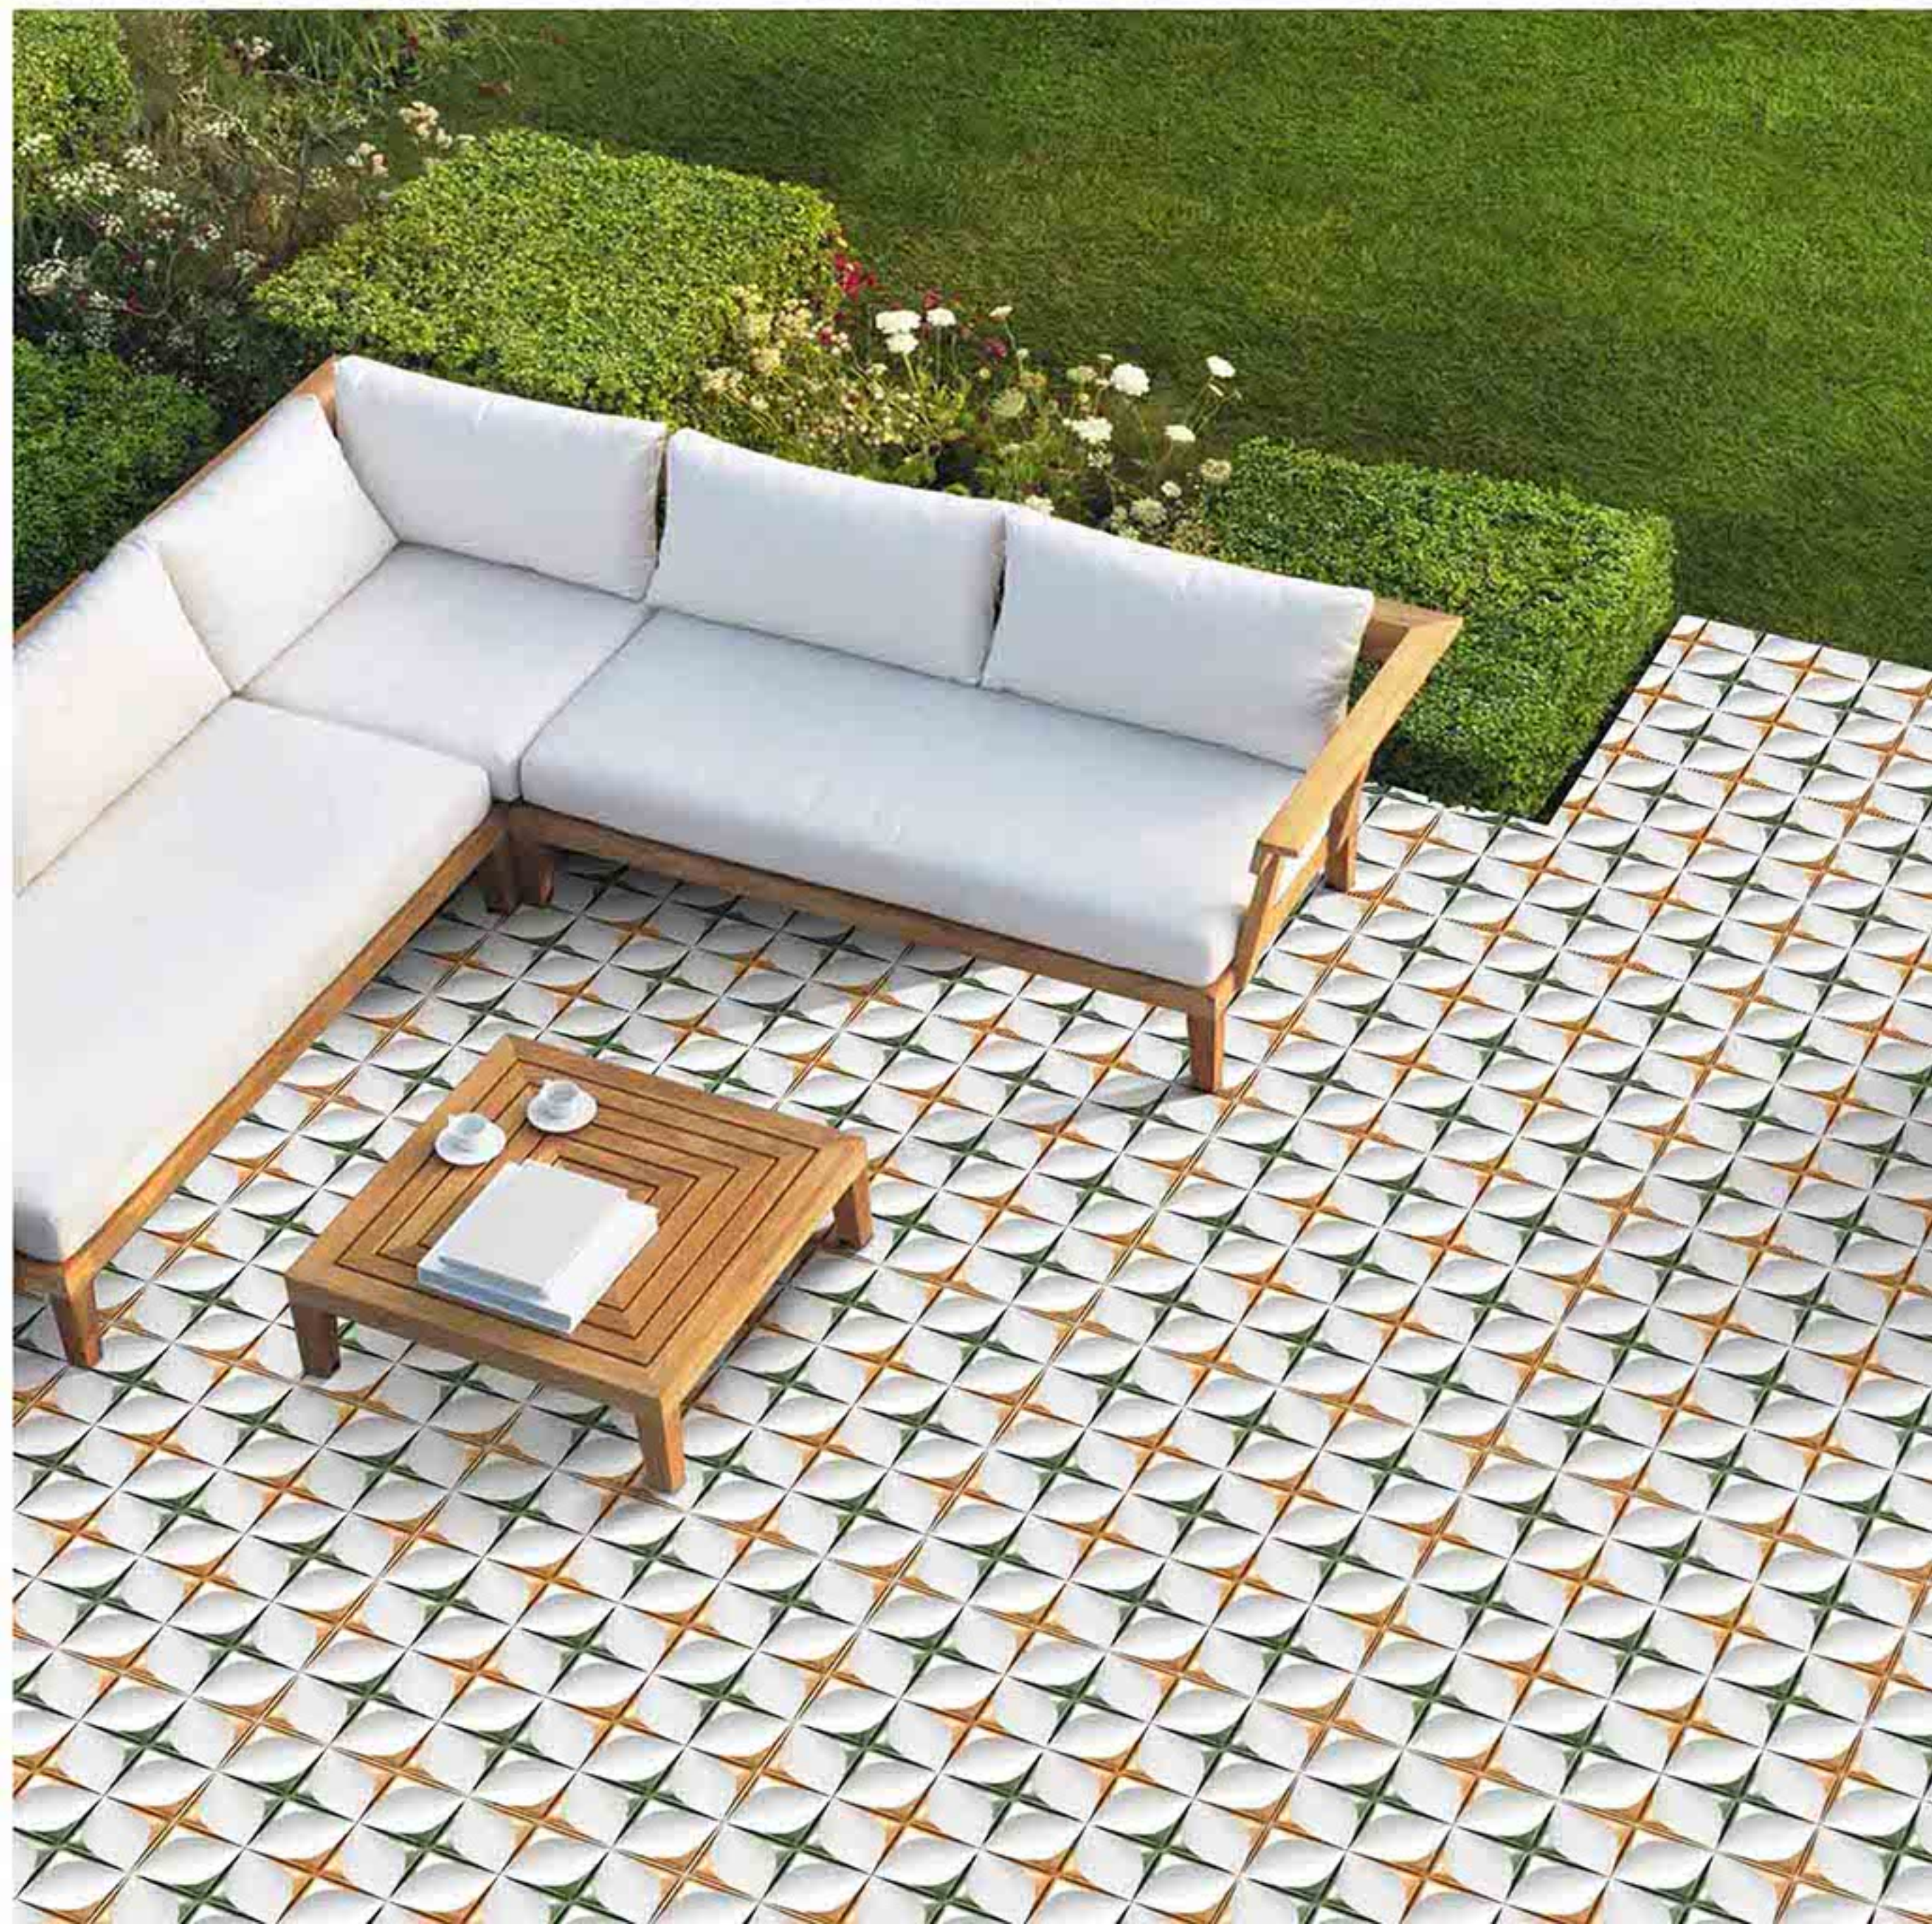

Easy to
Clean

CERAMIC
FLOOR
TILE

60x
60
CM

GARDEN SERIES
COLLECTION

7002

Low Water
Absorption

Frost
Resistant

Chemical
Resistant

Stain
Resistance

Zero
Maintenance

Easy to
Clean

CERAMIC
FLOOR
TILE

60x
60
CM

GARDEN SERIES
COLLECTION

7003

Low Water
Absorption