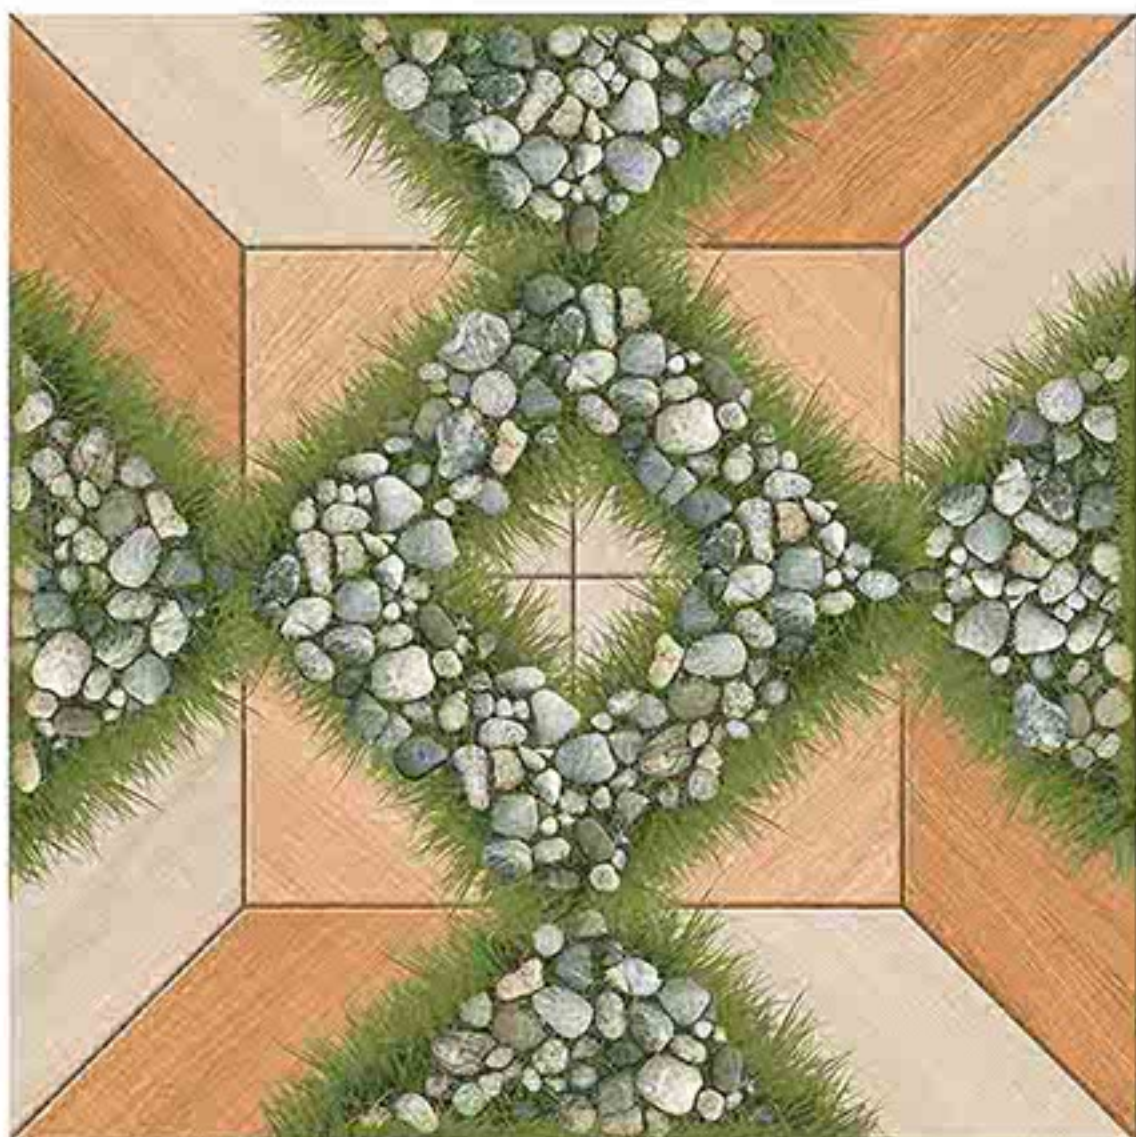

60x
60
CM

GARDEN SERIES
COLLECTION

7021

Low Water
Absorption

Frost
Resistant

Chemical
Resistant

Stain
Resistance

Zero
Maintenance