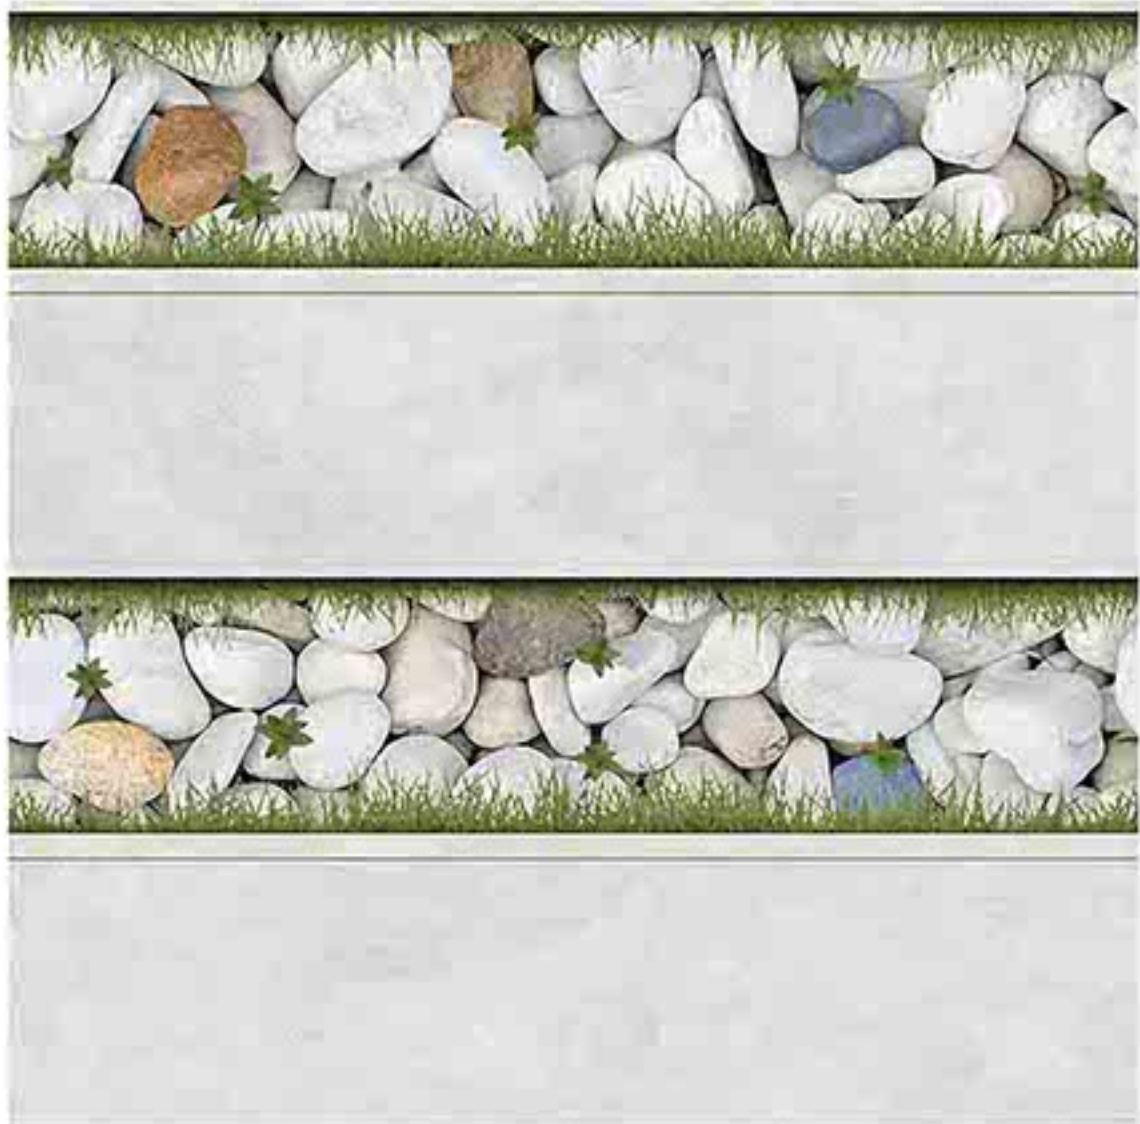

Stain
Resistance

Zero
Maintenance

Easy to
Clean

CERAMIC
FLOOR
TILE

60x
60
CM

GARDEN SERIES
COLLECTION

7007

Low Water
Absorption