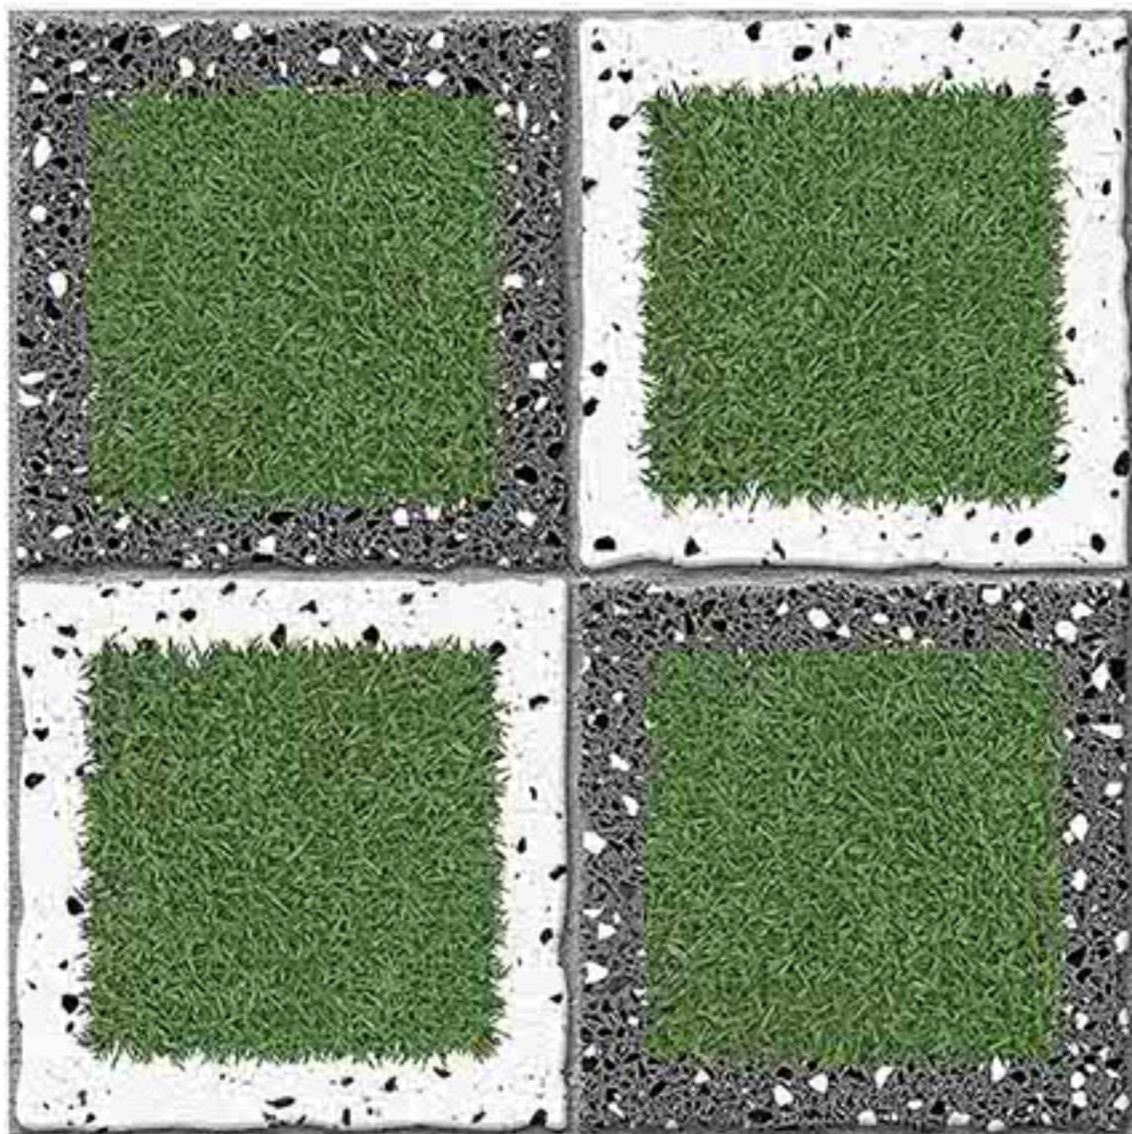

Stain
Resistance

Zero
Maintenance

Easy to
Clean

CERAMIC
FLOOR
TILE

60x
60
CM

GARDEN SERIES
COLLECTION

7011

Low Water
Absorption