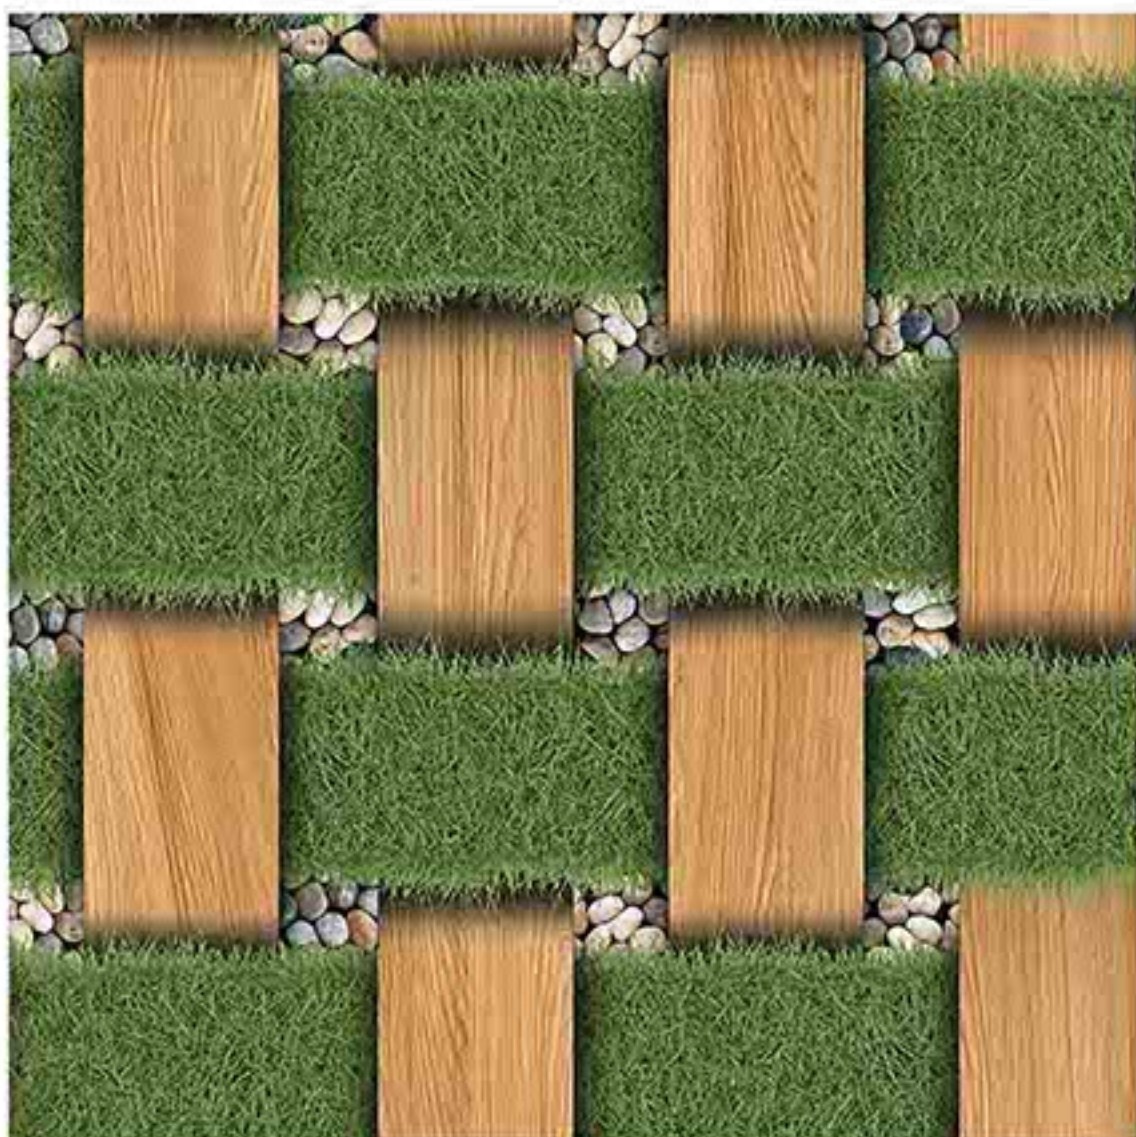

60x
60
CM

GARDEN SERIES
COLLECTION

7009

Low Water
Absorption

Frost
Resistant

Chemical
Resistant

Stain
Resistance

Zero
Maintenance