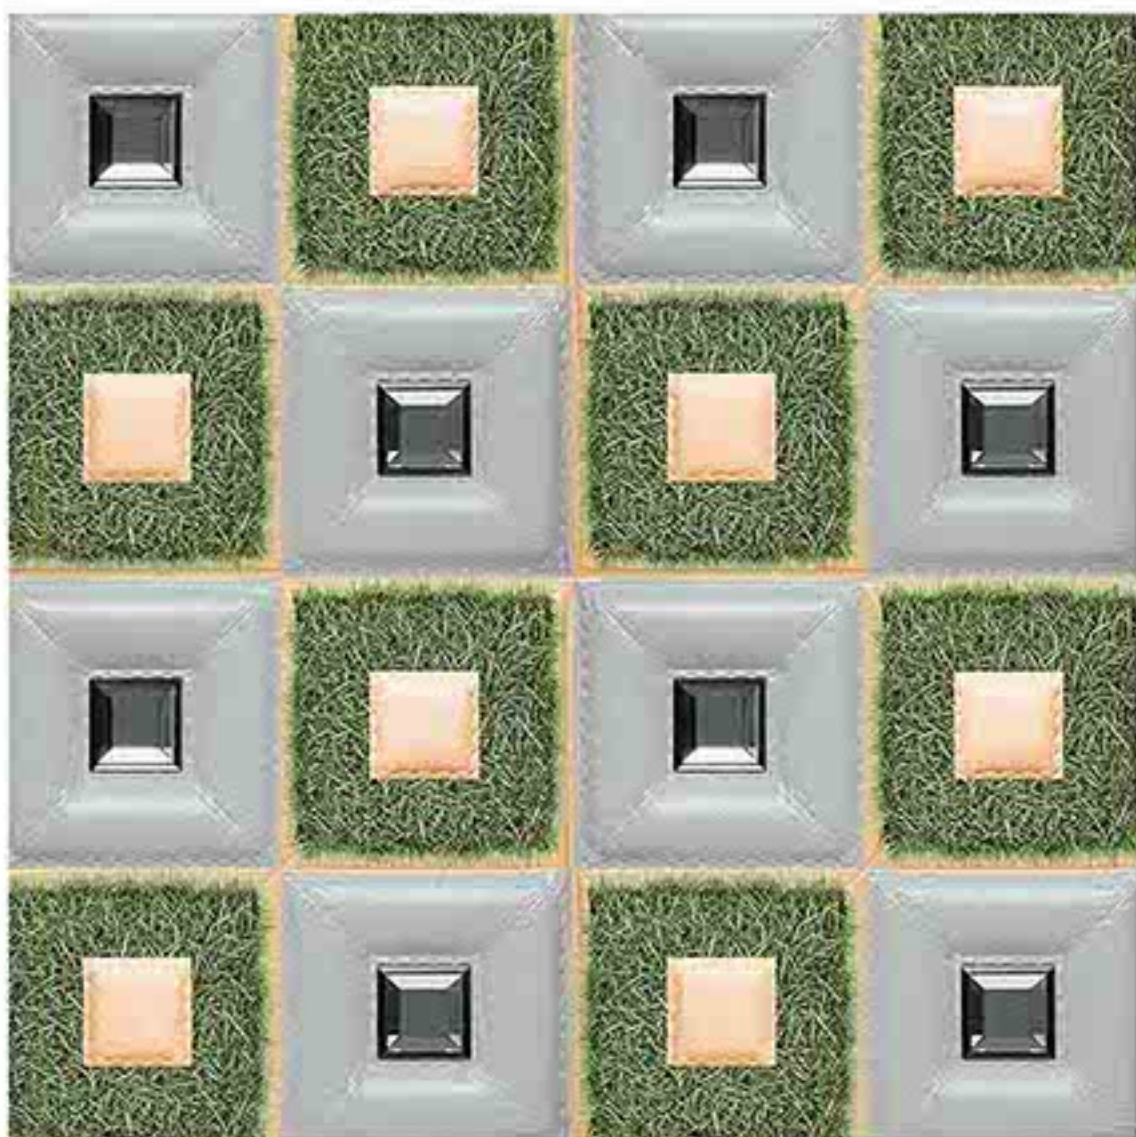

CERAMIC
FLOOR
TILE

60x
60
CM

GARDEN SERIES
COLLECTION

7005

Low Water
Absorption

Frost
Resistant

Chemical
Resistant

Stain
Resistance

Zero
Maintenance

Easy to
Clean