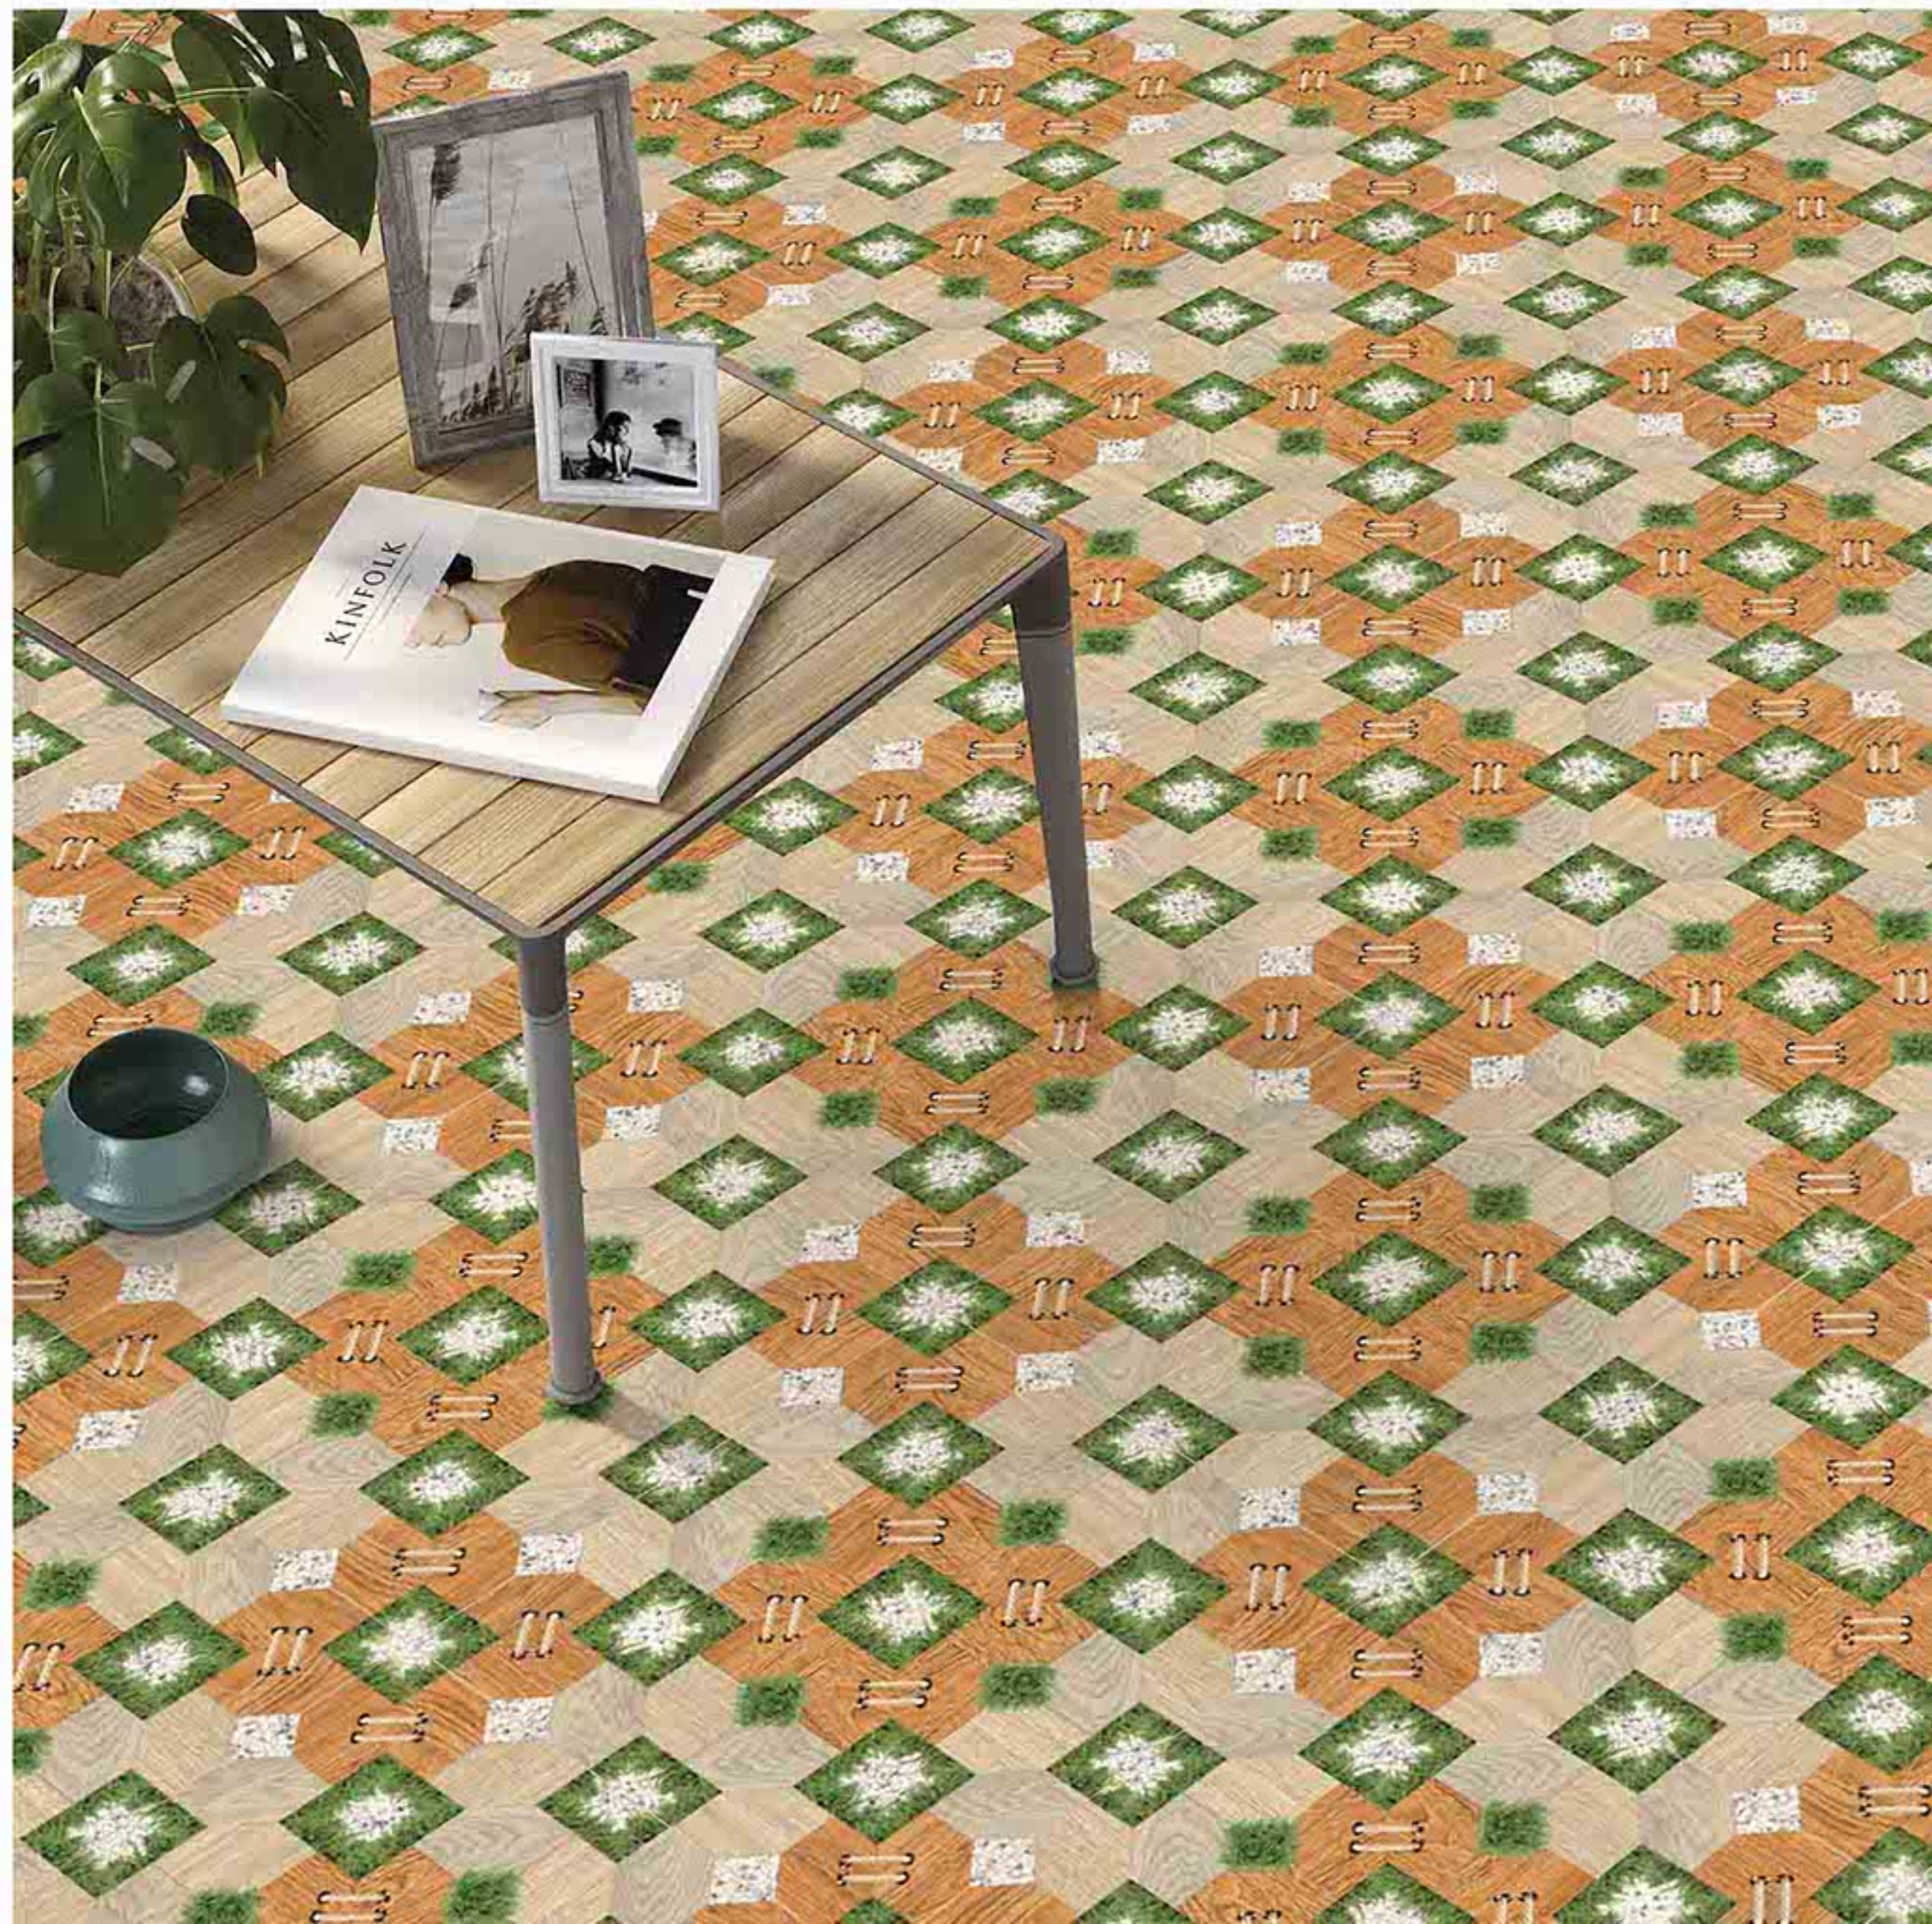

CERAMIC
FLOOR
TILE

60x
60
CM

GARDEN SERIES
COLLECTION

7014

Low Water
Absorption

Frost
Resistant

Chemical
Resistant

Stain
Resistance

Zero
Maintenance

Easy to
Clean