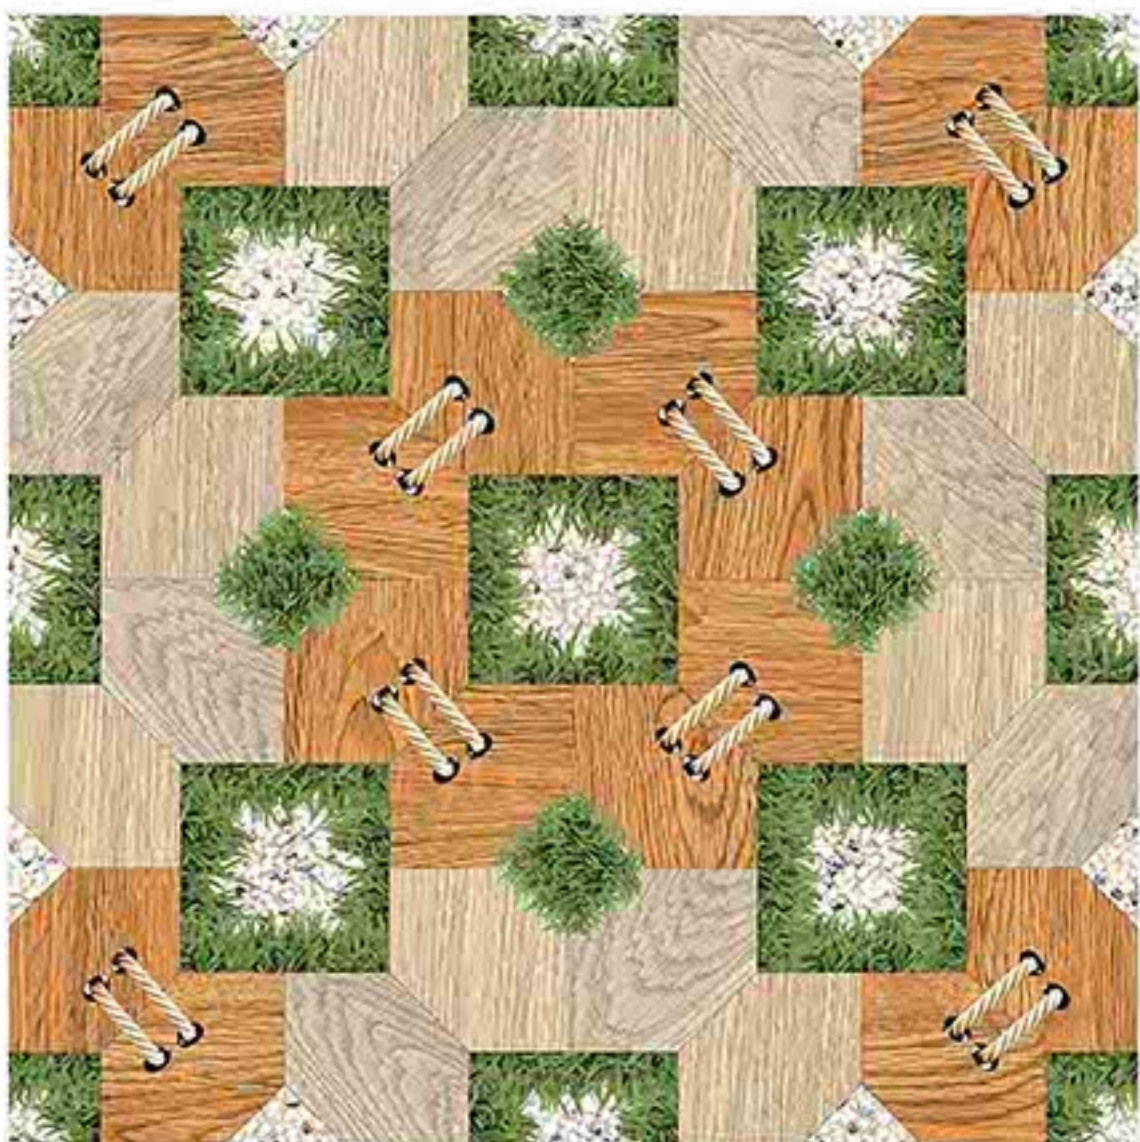

CERAMIC
FLOOR
TILE

60x
60
CM

GARDEN SERIES
COLLECTION

7014

Low Water
Absorption

Frost
Resistant

Chemical
Resistant

Stain
Resistance

Zero
Maintenance

Easy to
Clean