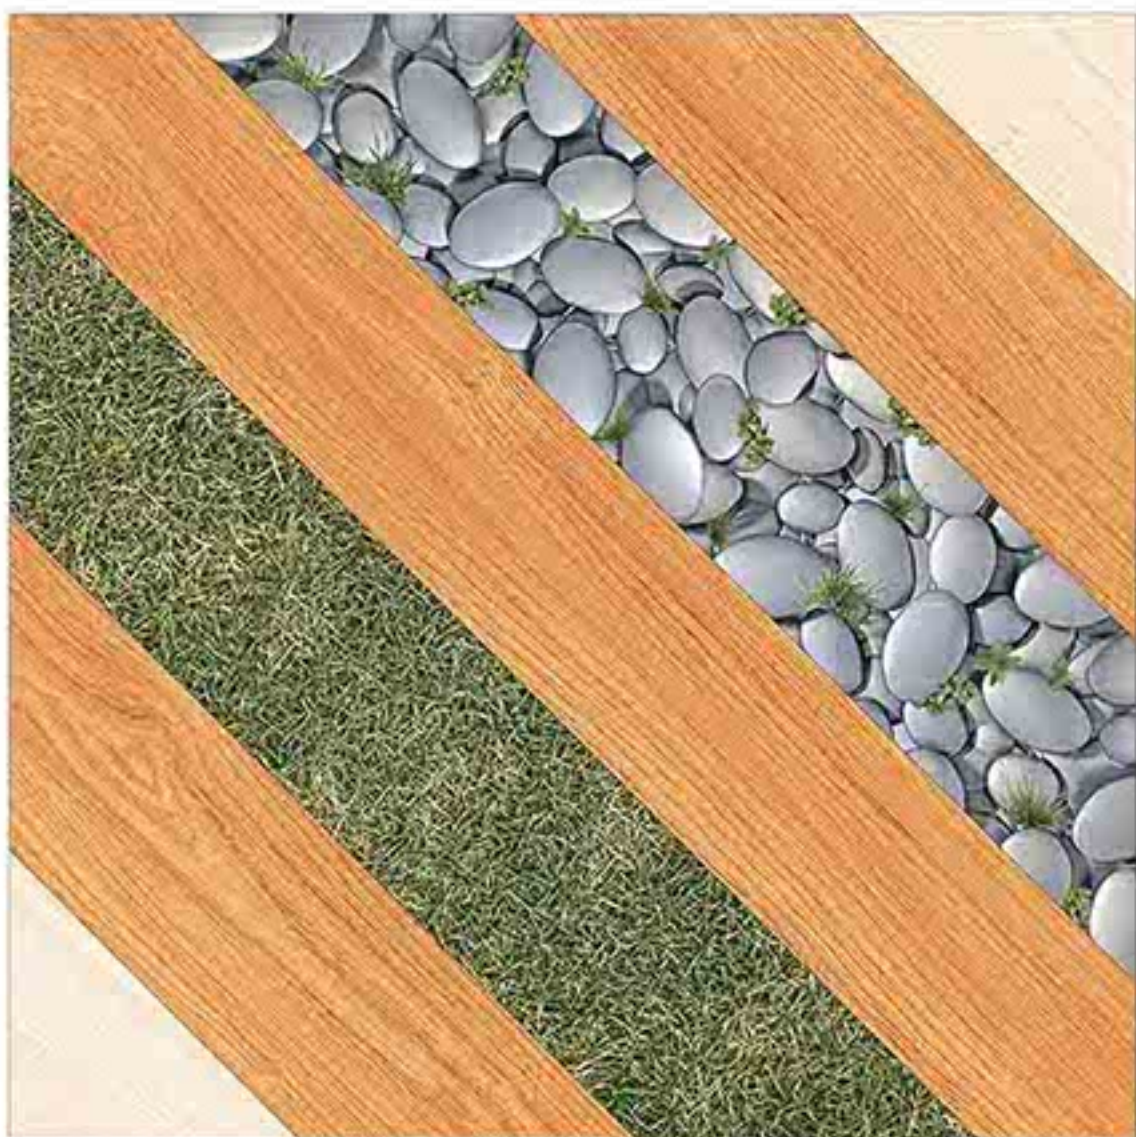

60x
60
CM

GARDEN SERIES
COLLECTION

7001

Low Water
Absorption

Frost
Resistant

Chemical
Resistant

Stain
Resistance

Zero
Maintenance

Easy to
Clean

CERAMIC
FLOOR
TILE

60x
60
CM

GARDEN SERIES
COLLECTION

7002

Low Water
Absorption

Frost
Resistant

Chemical
Resistant

Frost
Resistant

Chemical
Resistant

Stain
Resistance

Zero
Maintenance

Easy to
Clean

CERAMIC
FLOOR
TILE

60x
60
CM

GARDEN SERIES
COLLECTION