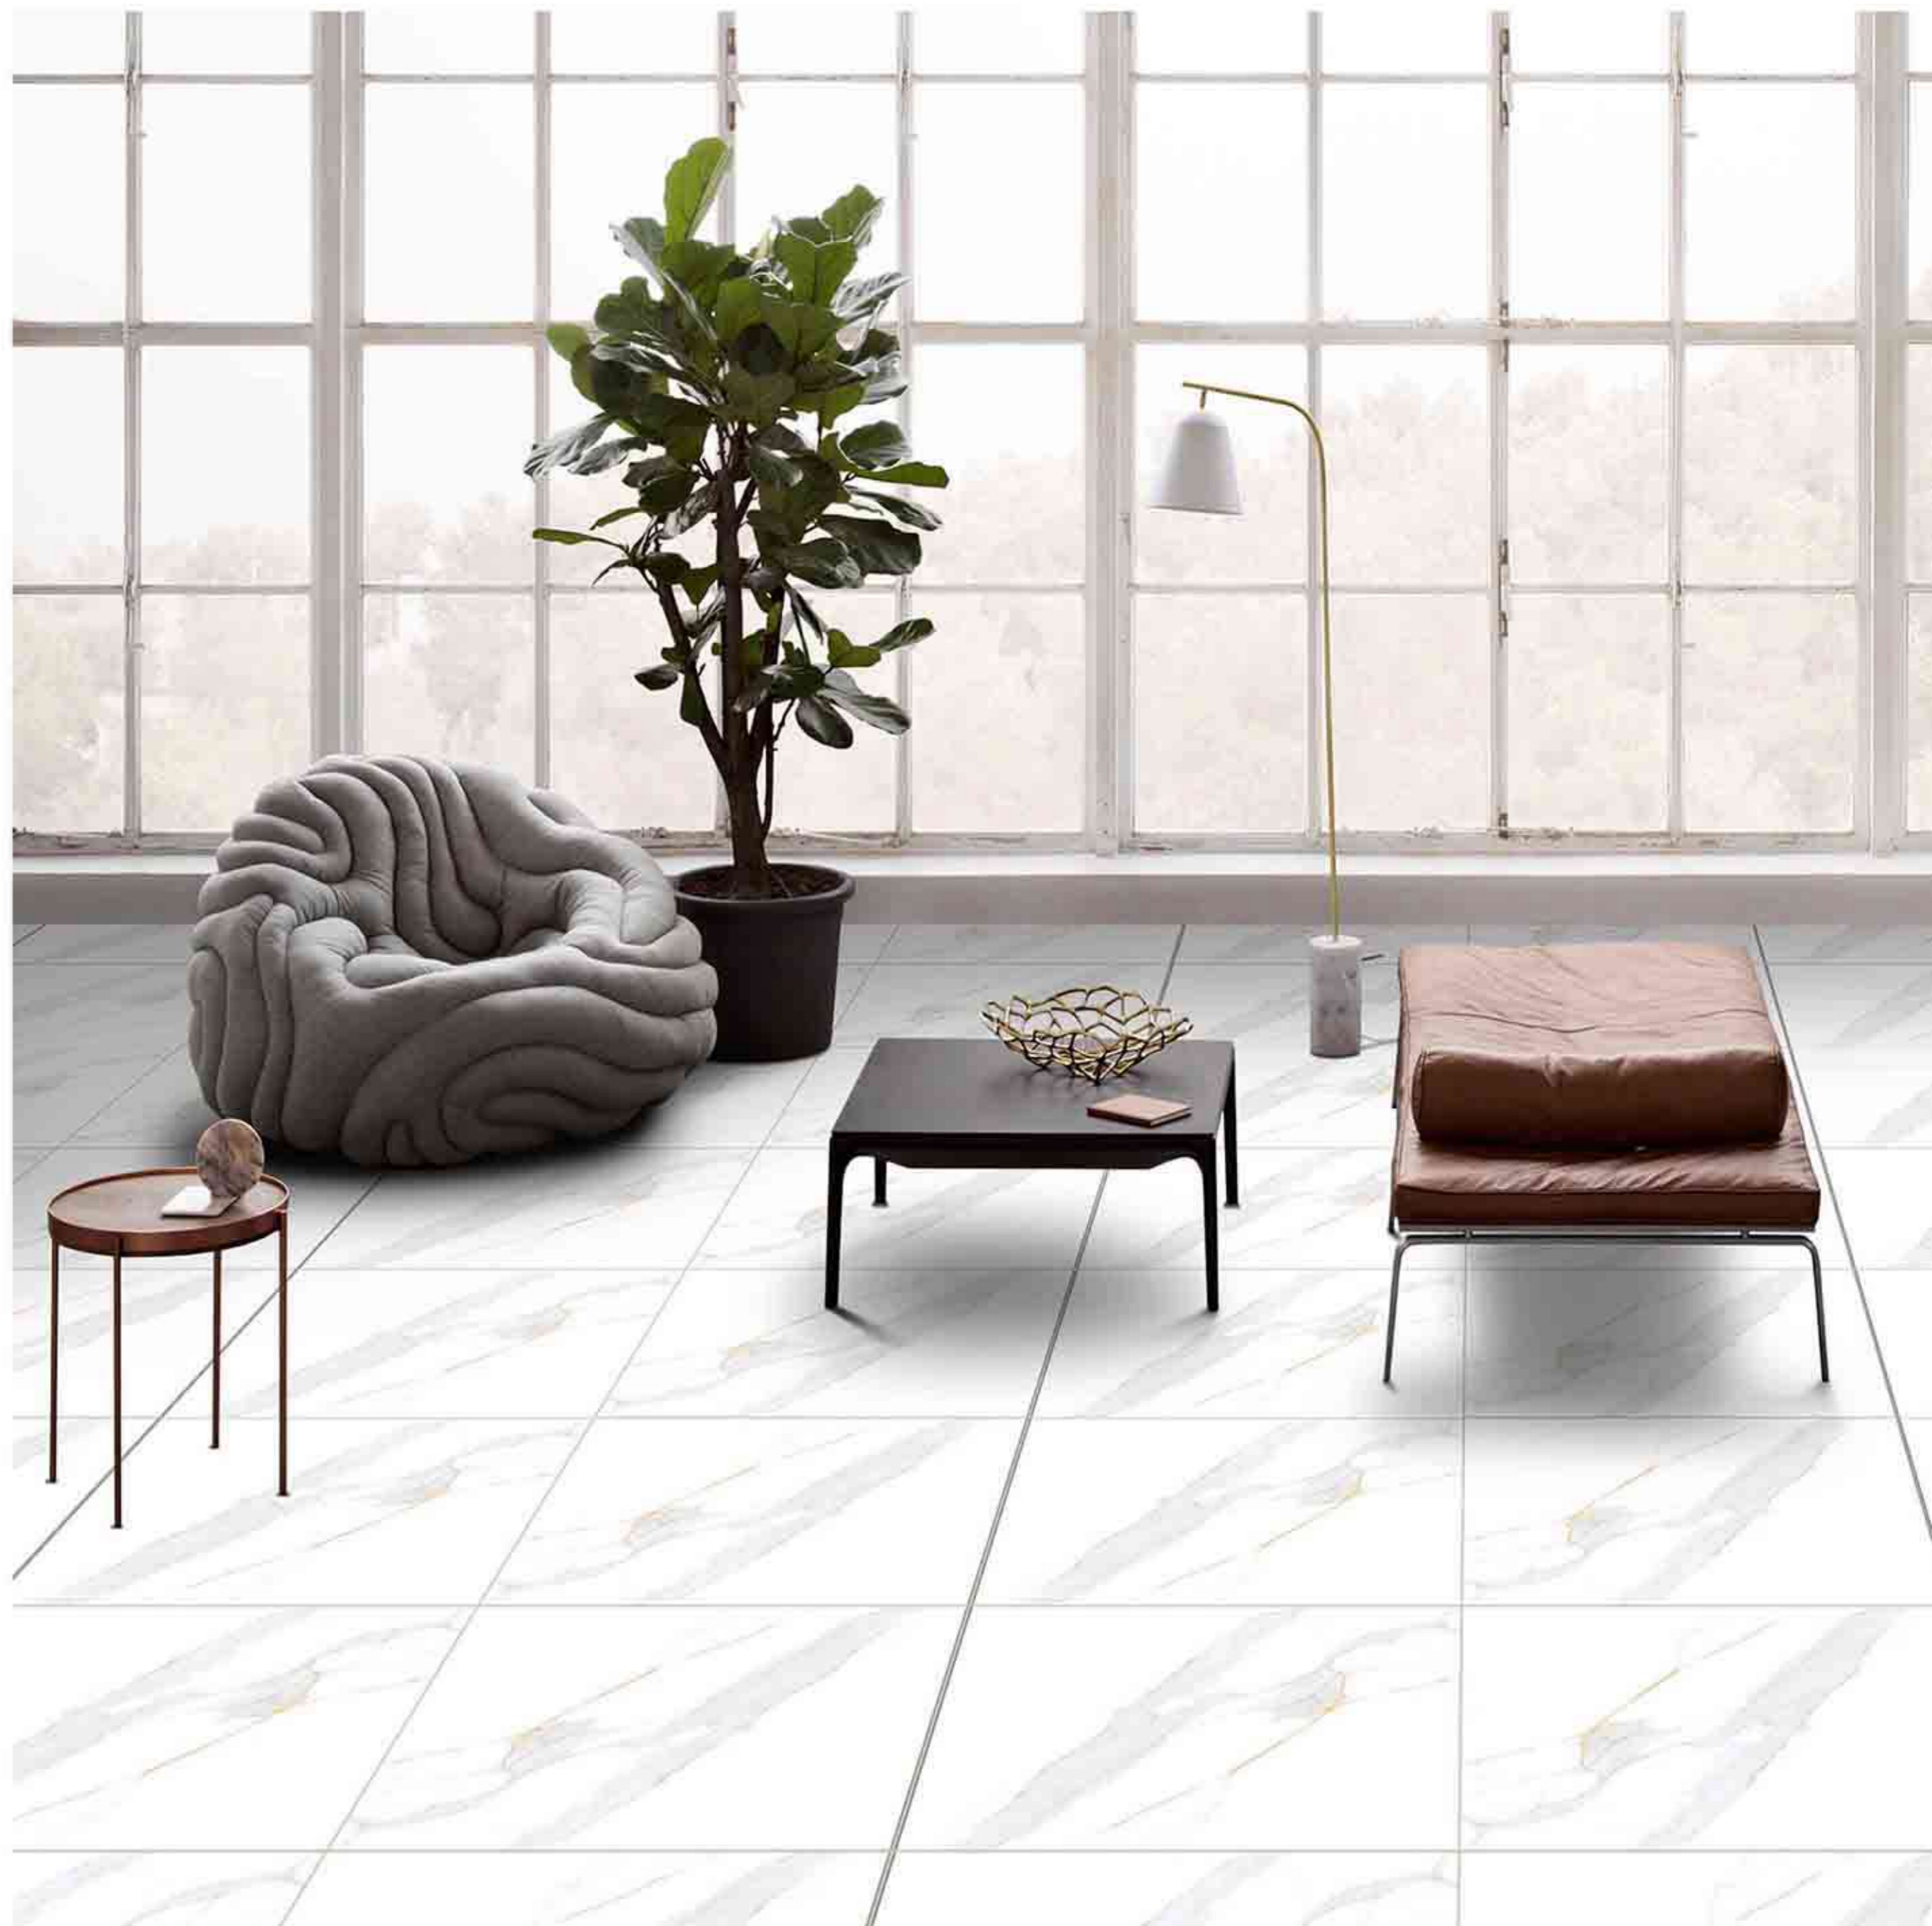

Chemical
Resistant

Stain
Resistance

Zero
Maintenance

Easy to
Clean

CERAMIC
FLOOR
TILE

60x
60
CM

GLOSSY
COLLECTION

2045