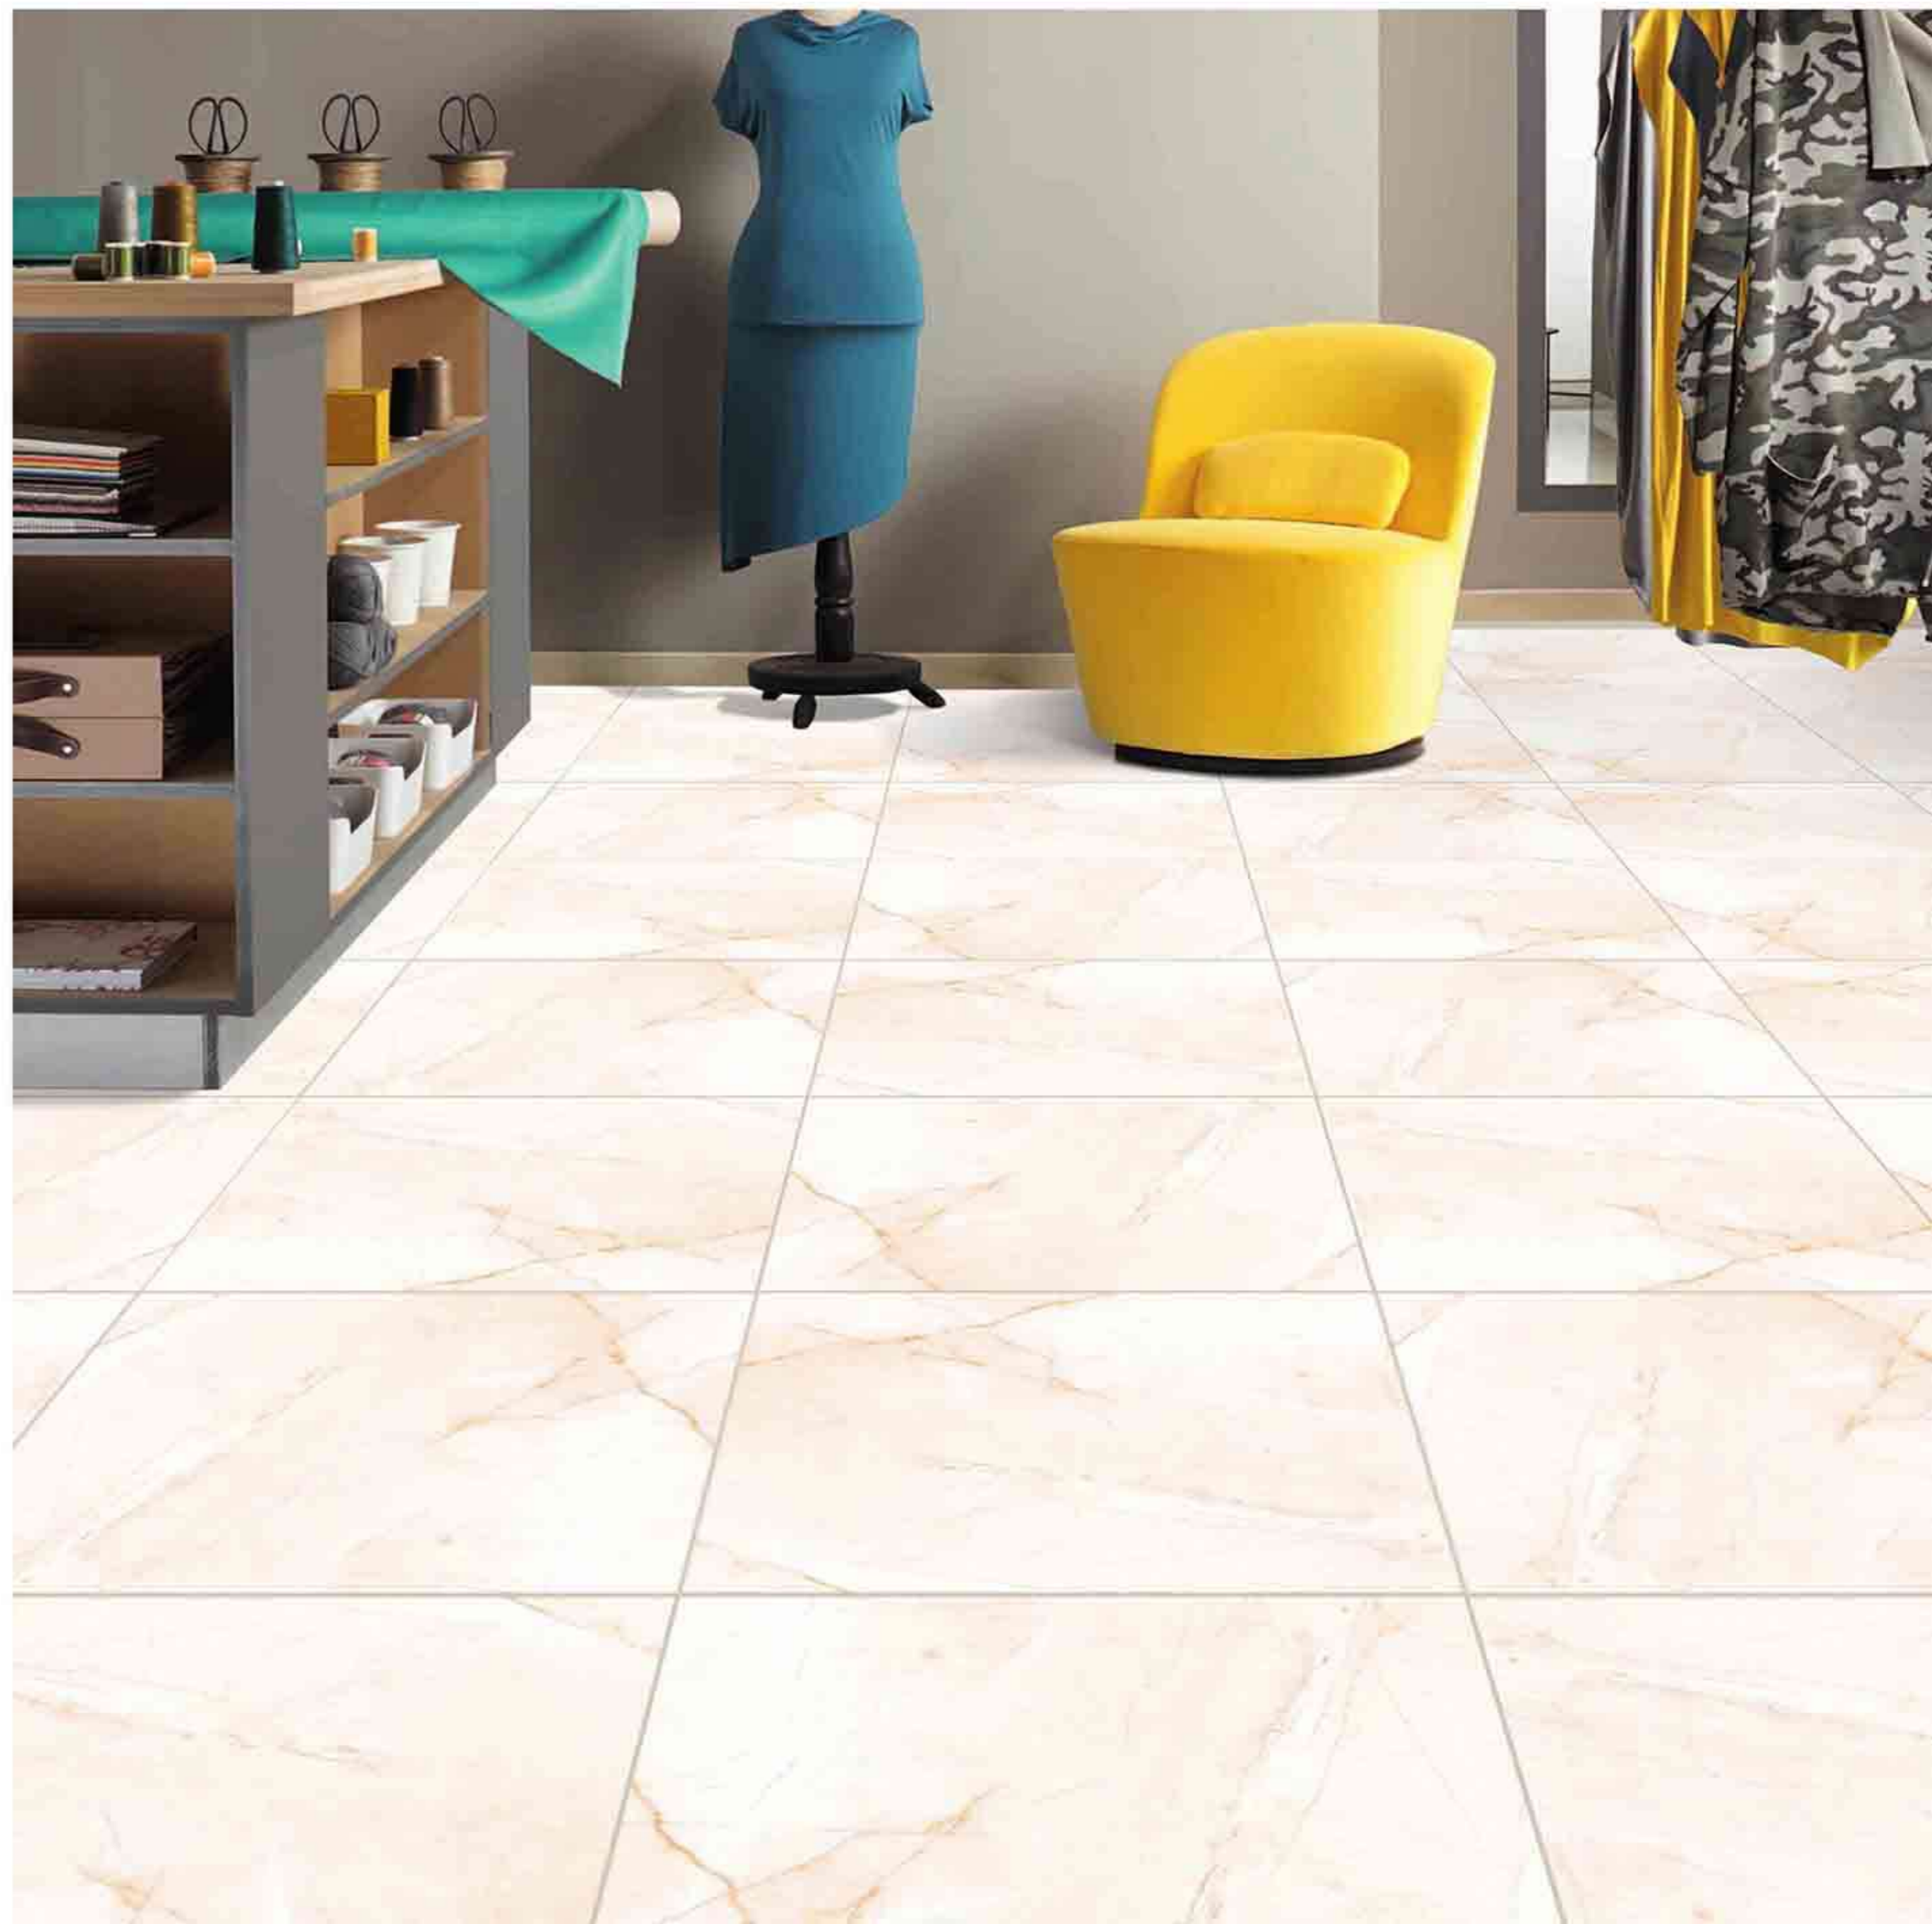

Easy to
Clean

CERAMIC
FLOOR
TILE

60x
60
CM

GLOSSY
COLLECTION

RANDOM

2020

Low Water
Absorption

Frost
Resistant