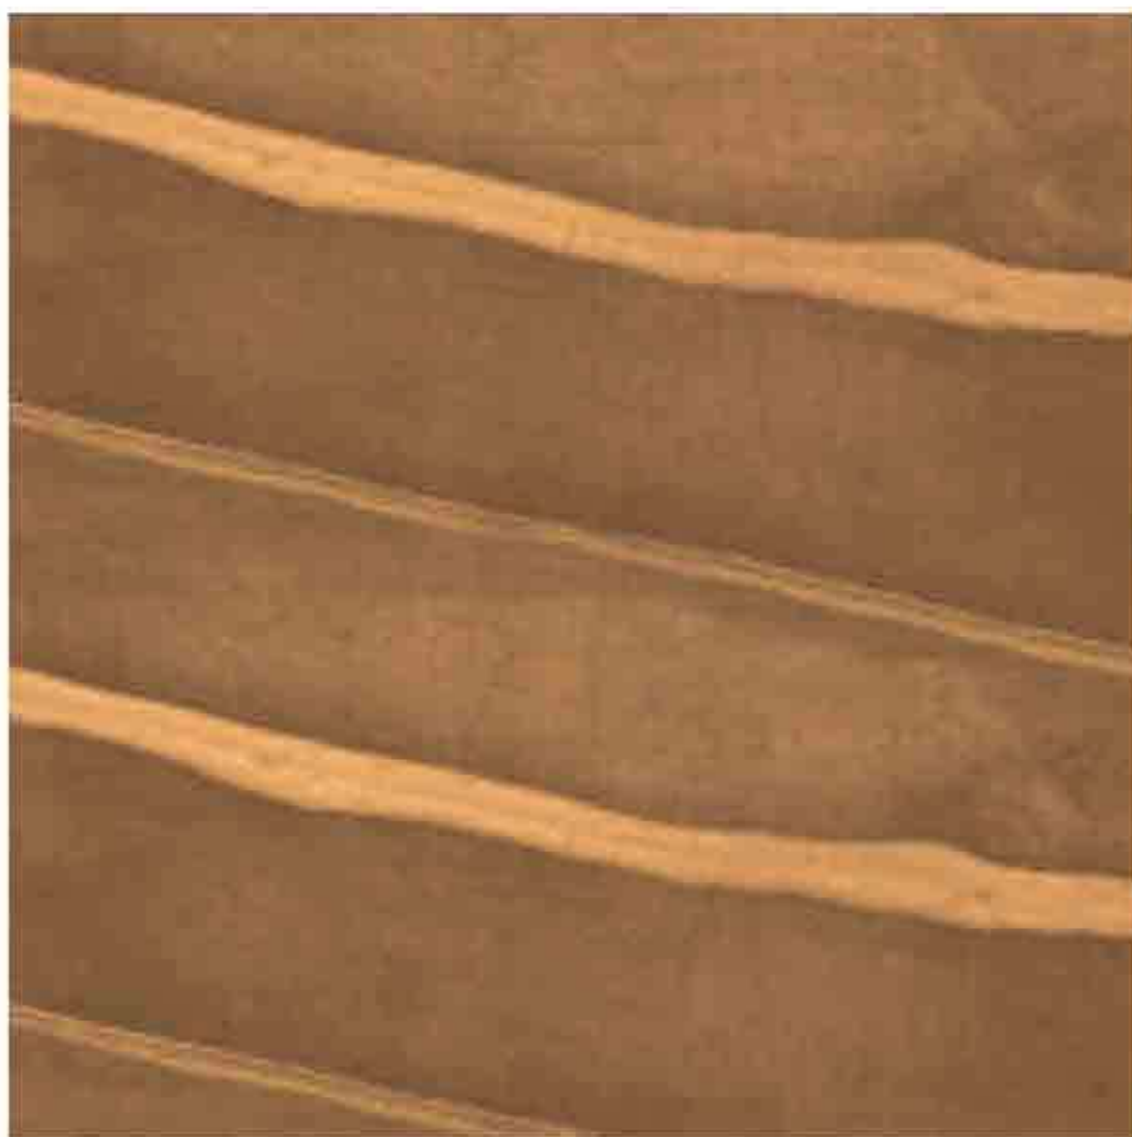

CERAMIC
FLOOR
TILE

60x
60
CM

GLOSSY
COLLECTION

2071

Low Water
Absorption

Frost
Resistant

Chemical
Resistant

Stain
Resistance

Zero
Maintenance

Easy to
Clean