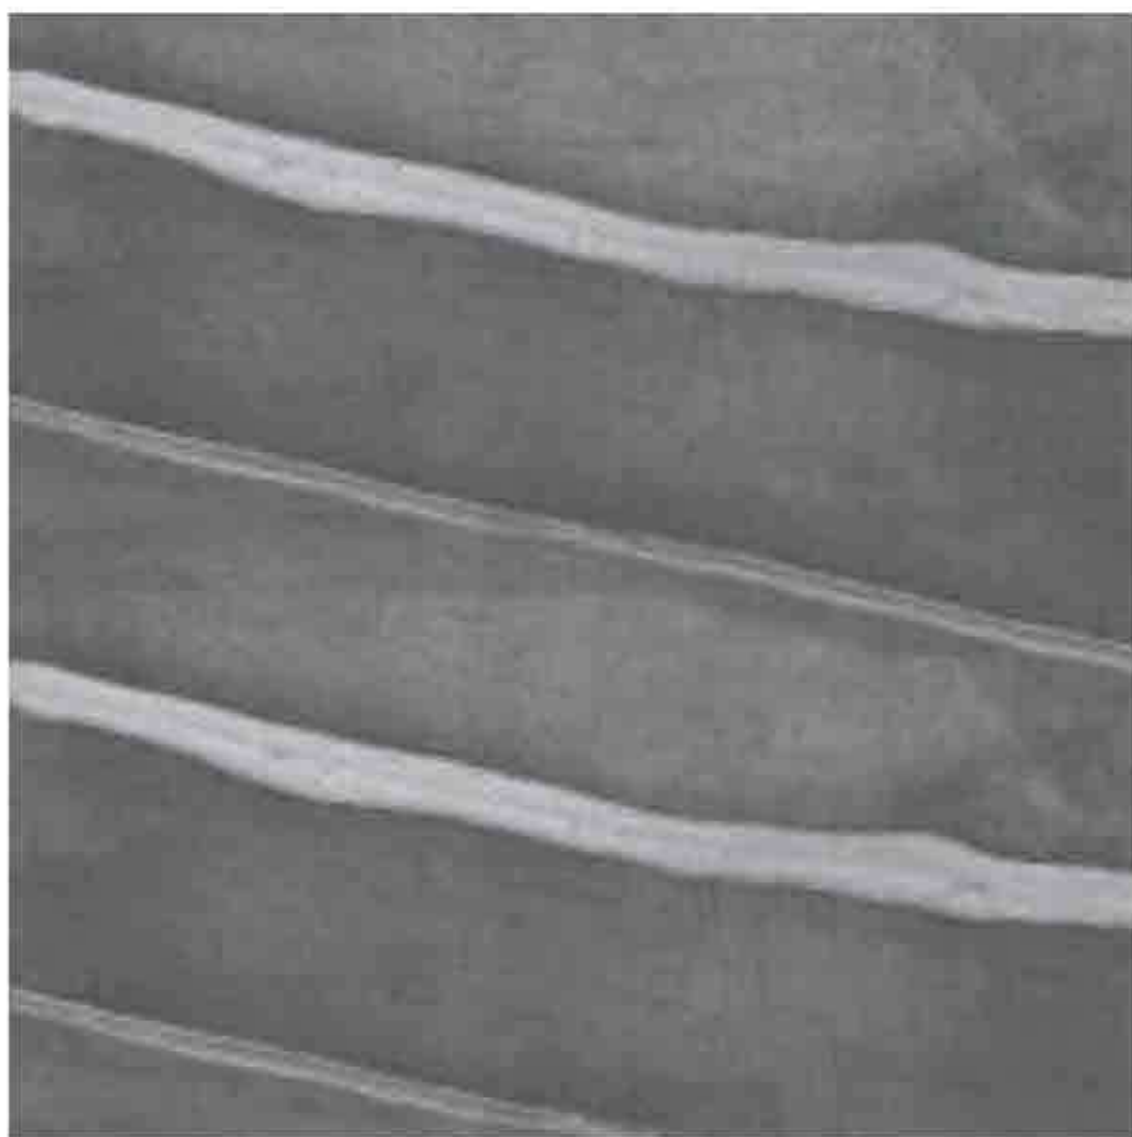

Zero
Maintenance

Easy to
Clean

CERAMIC
FLOOR
TILE

60x
60
CM

GLOSSY
COLLECTION

2069

Low Water
Absorption

Frost
Resistant