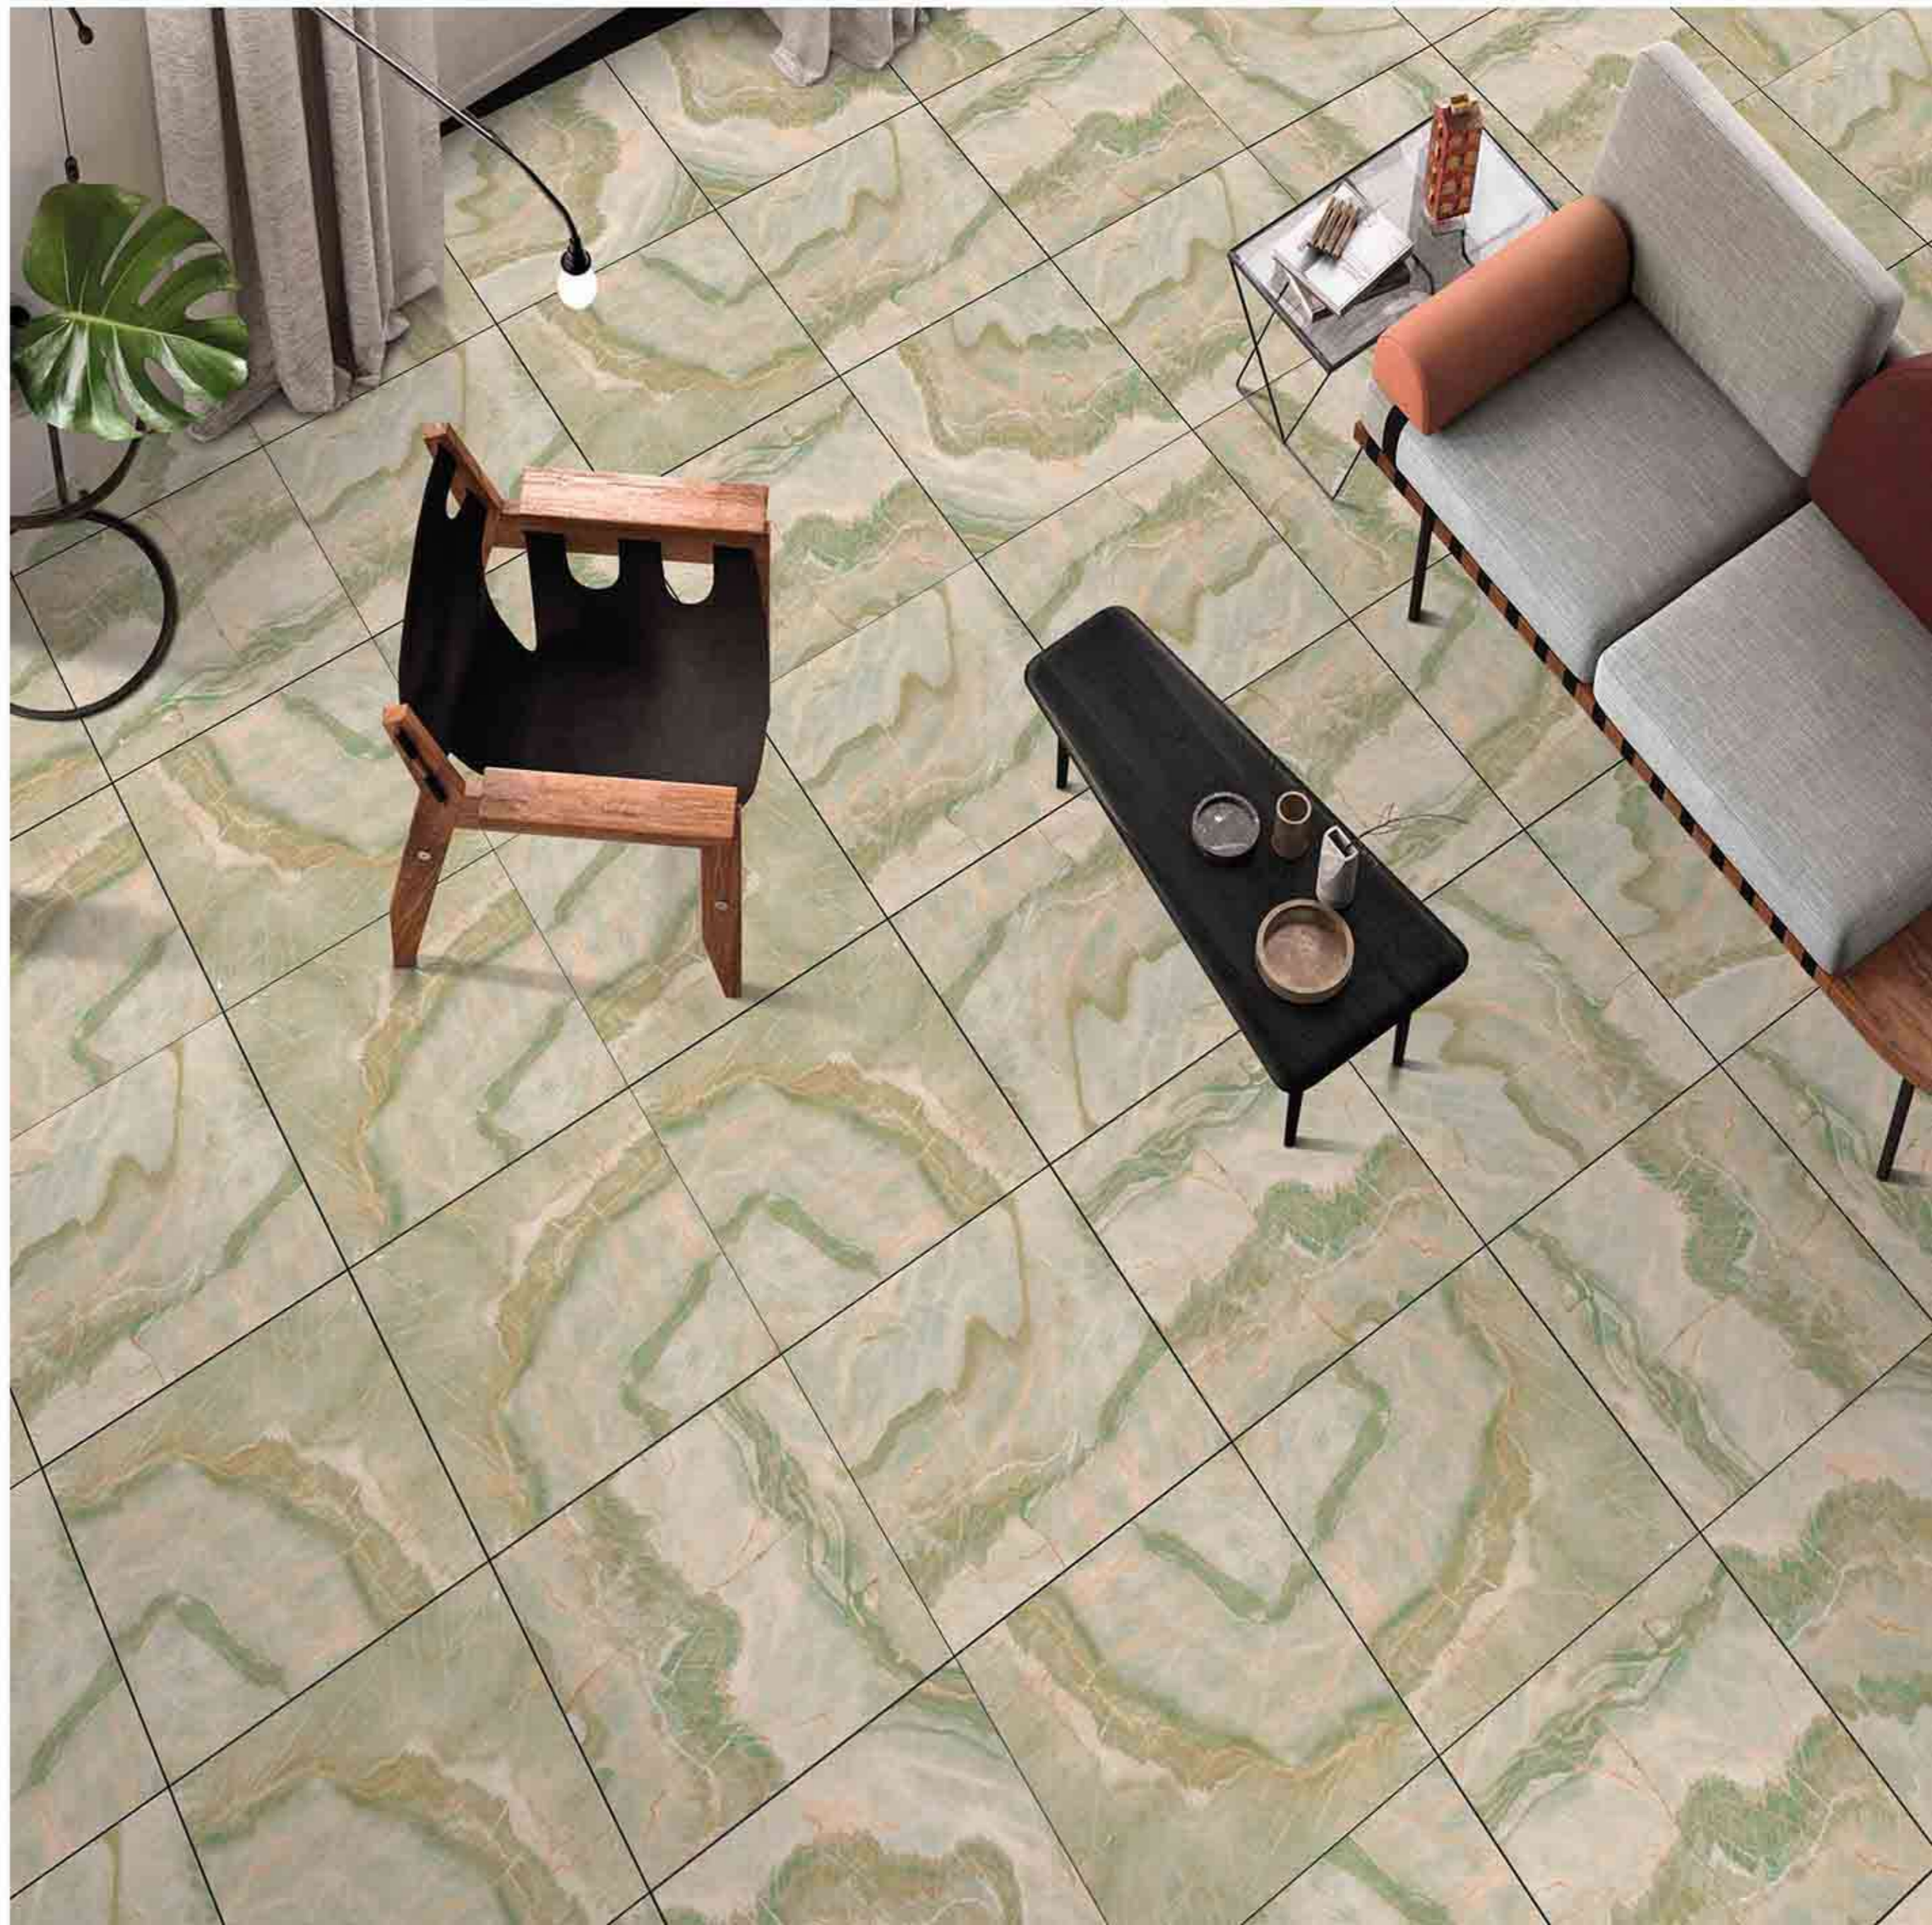

Frost
Resistant

Chemical
Resistant

Stain
Resistance

Zero
Maintenance

Easy to
Clean

CERAMIC
FLOOR
TILE

60x
60
CM

GLOSSY
COLLECTION