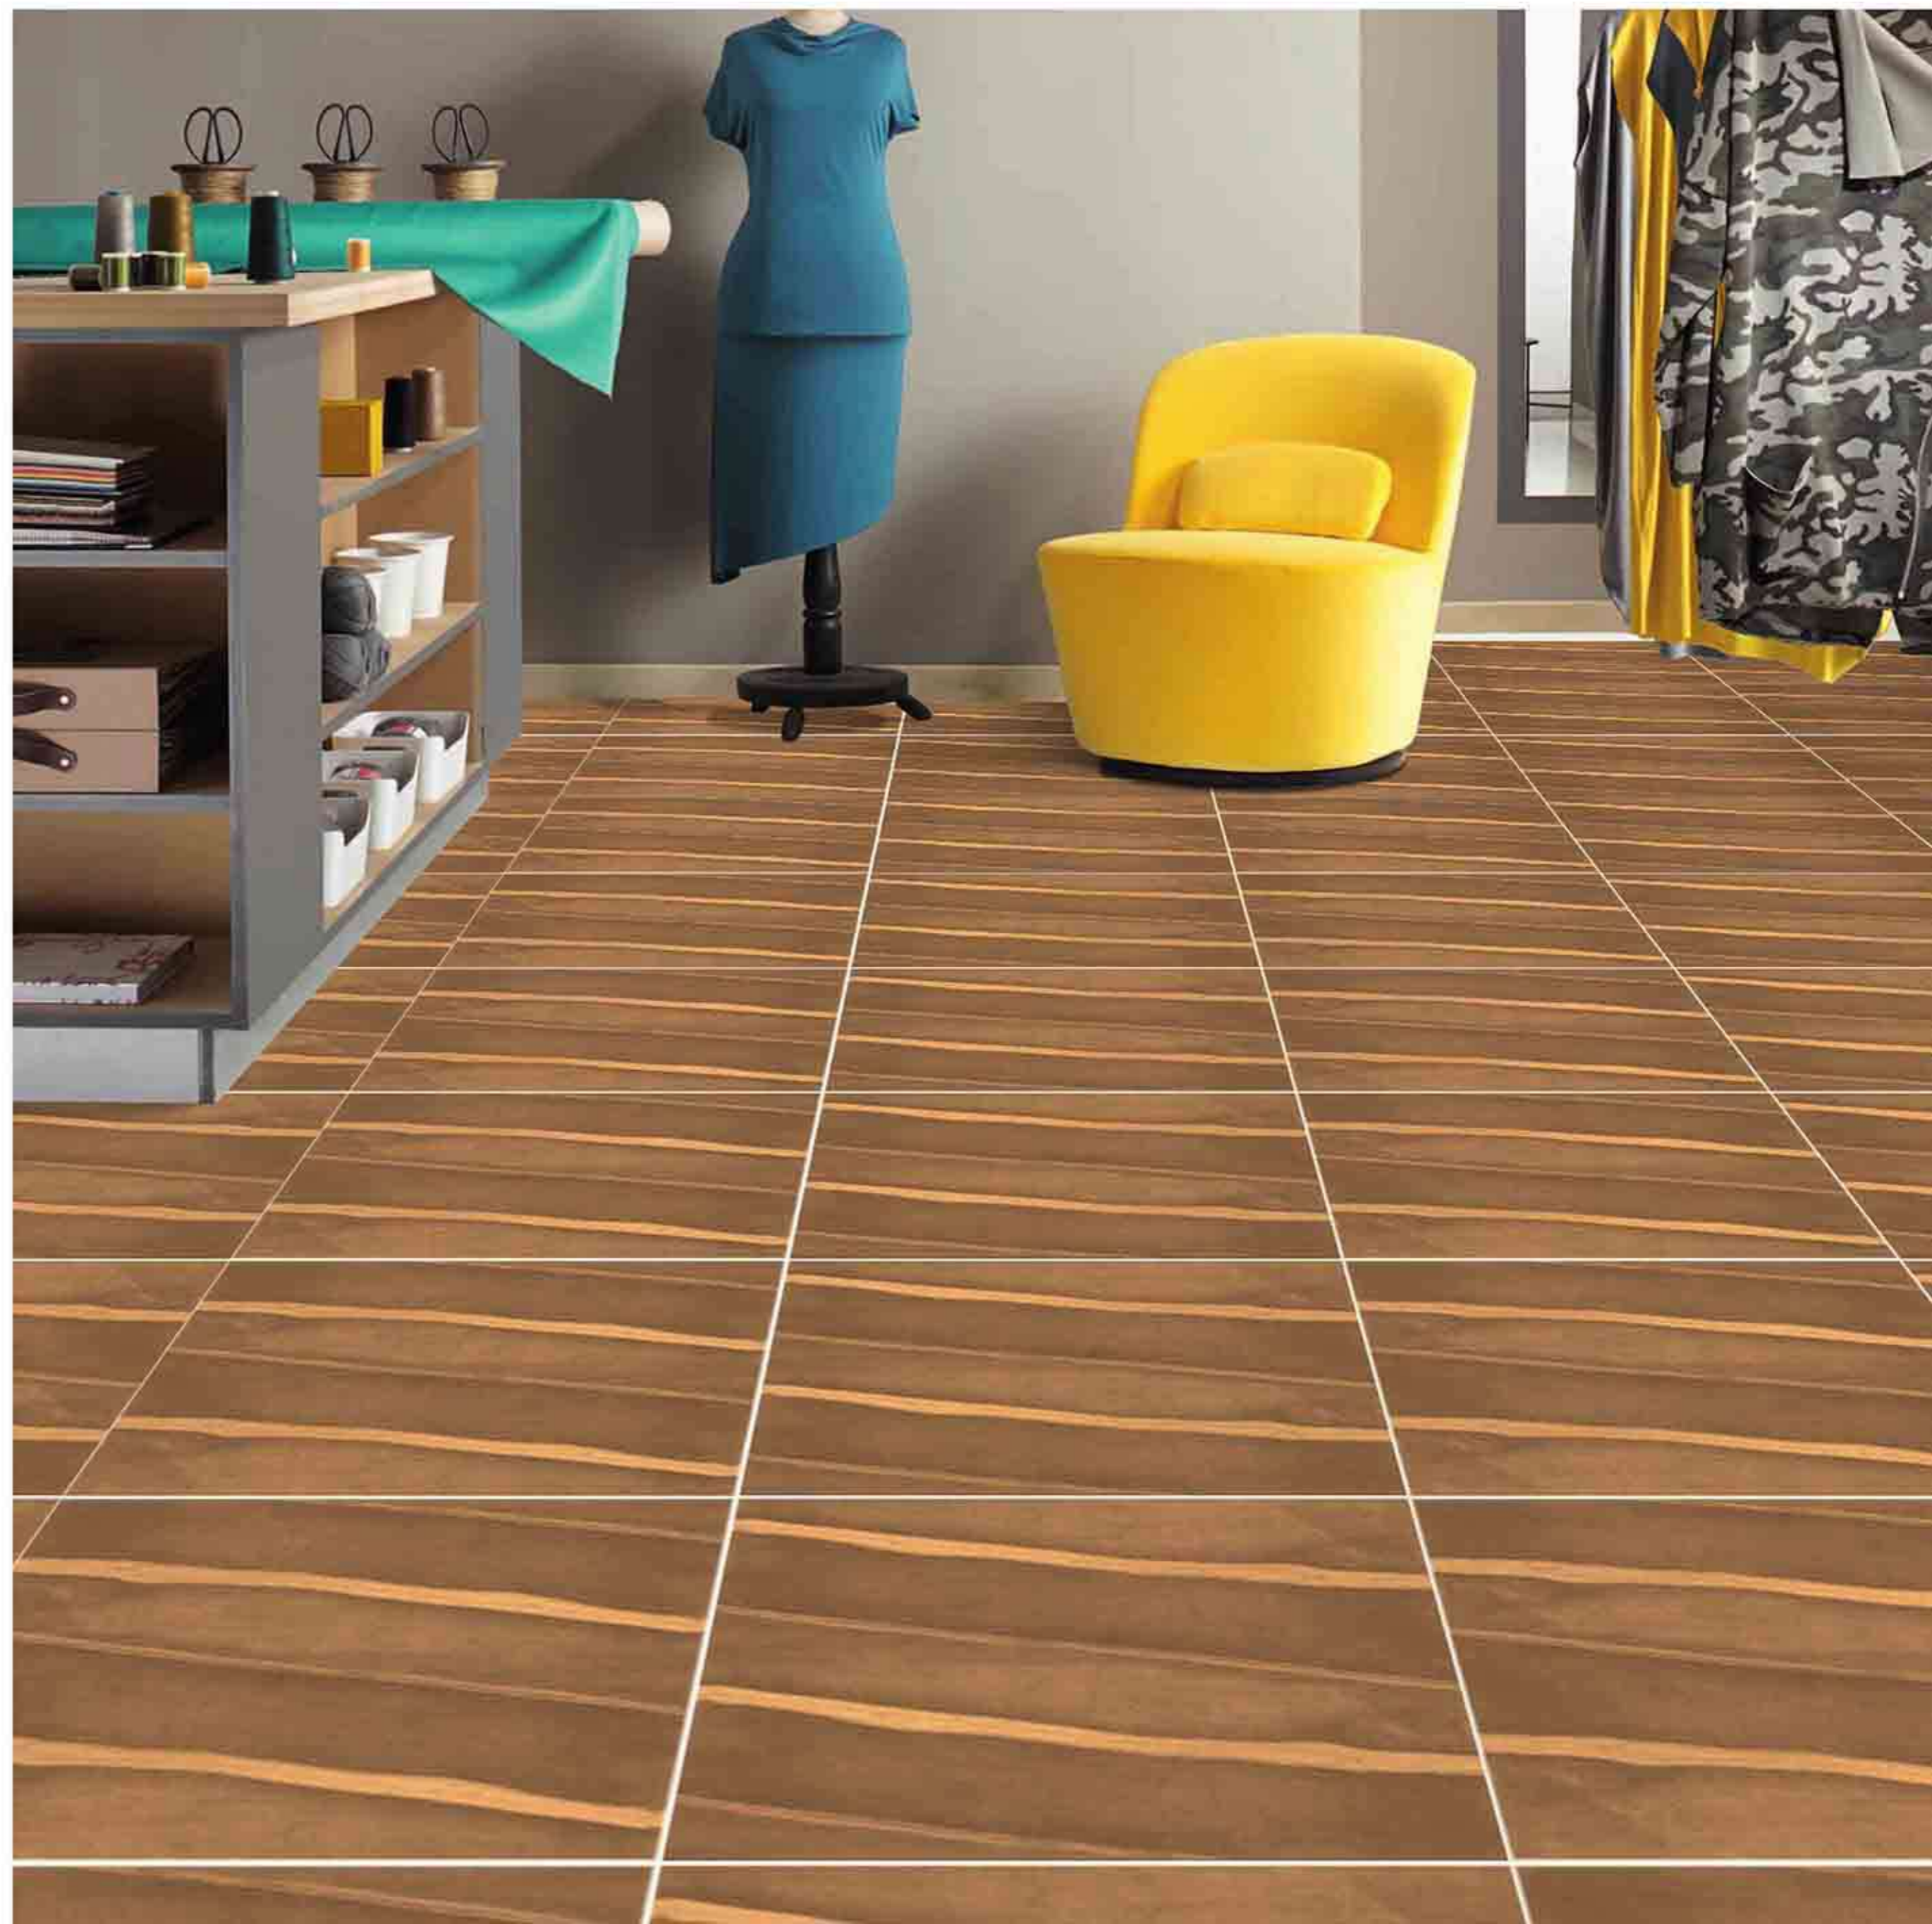

CERAMIC
FLOOR
TILE

60x
60
CM

GLOSSY
COLLECTION

2071

Low Water
Absorption

Frost
Resistant

Chemical
Resistant

Stain
Resistance

Zero
Maintenance

Easy to
Clean