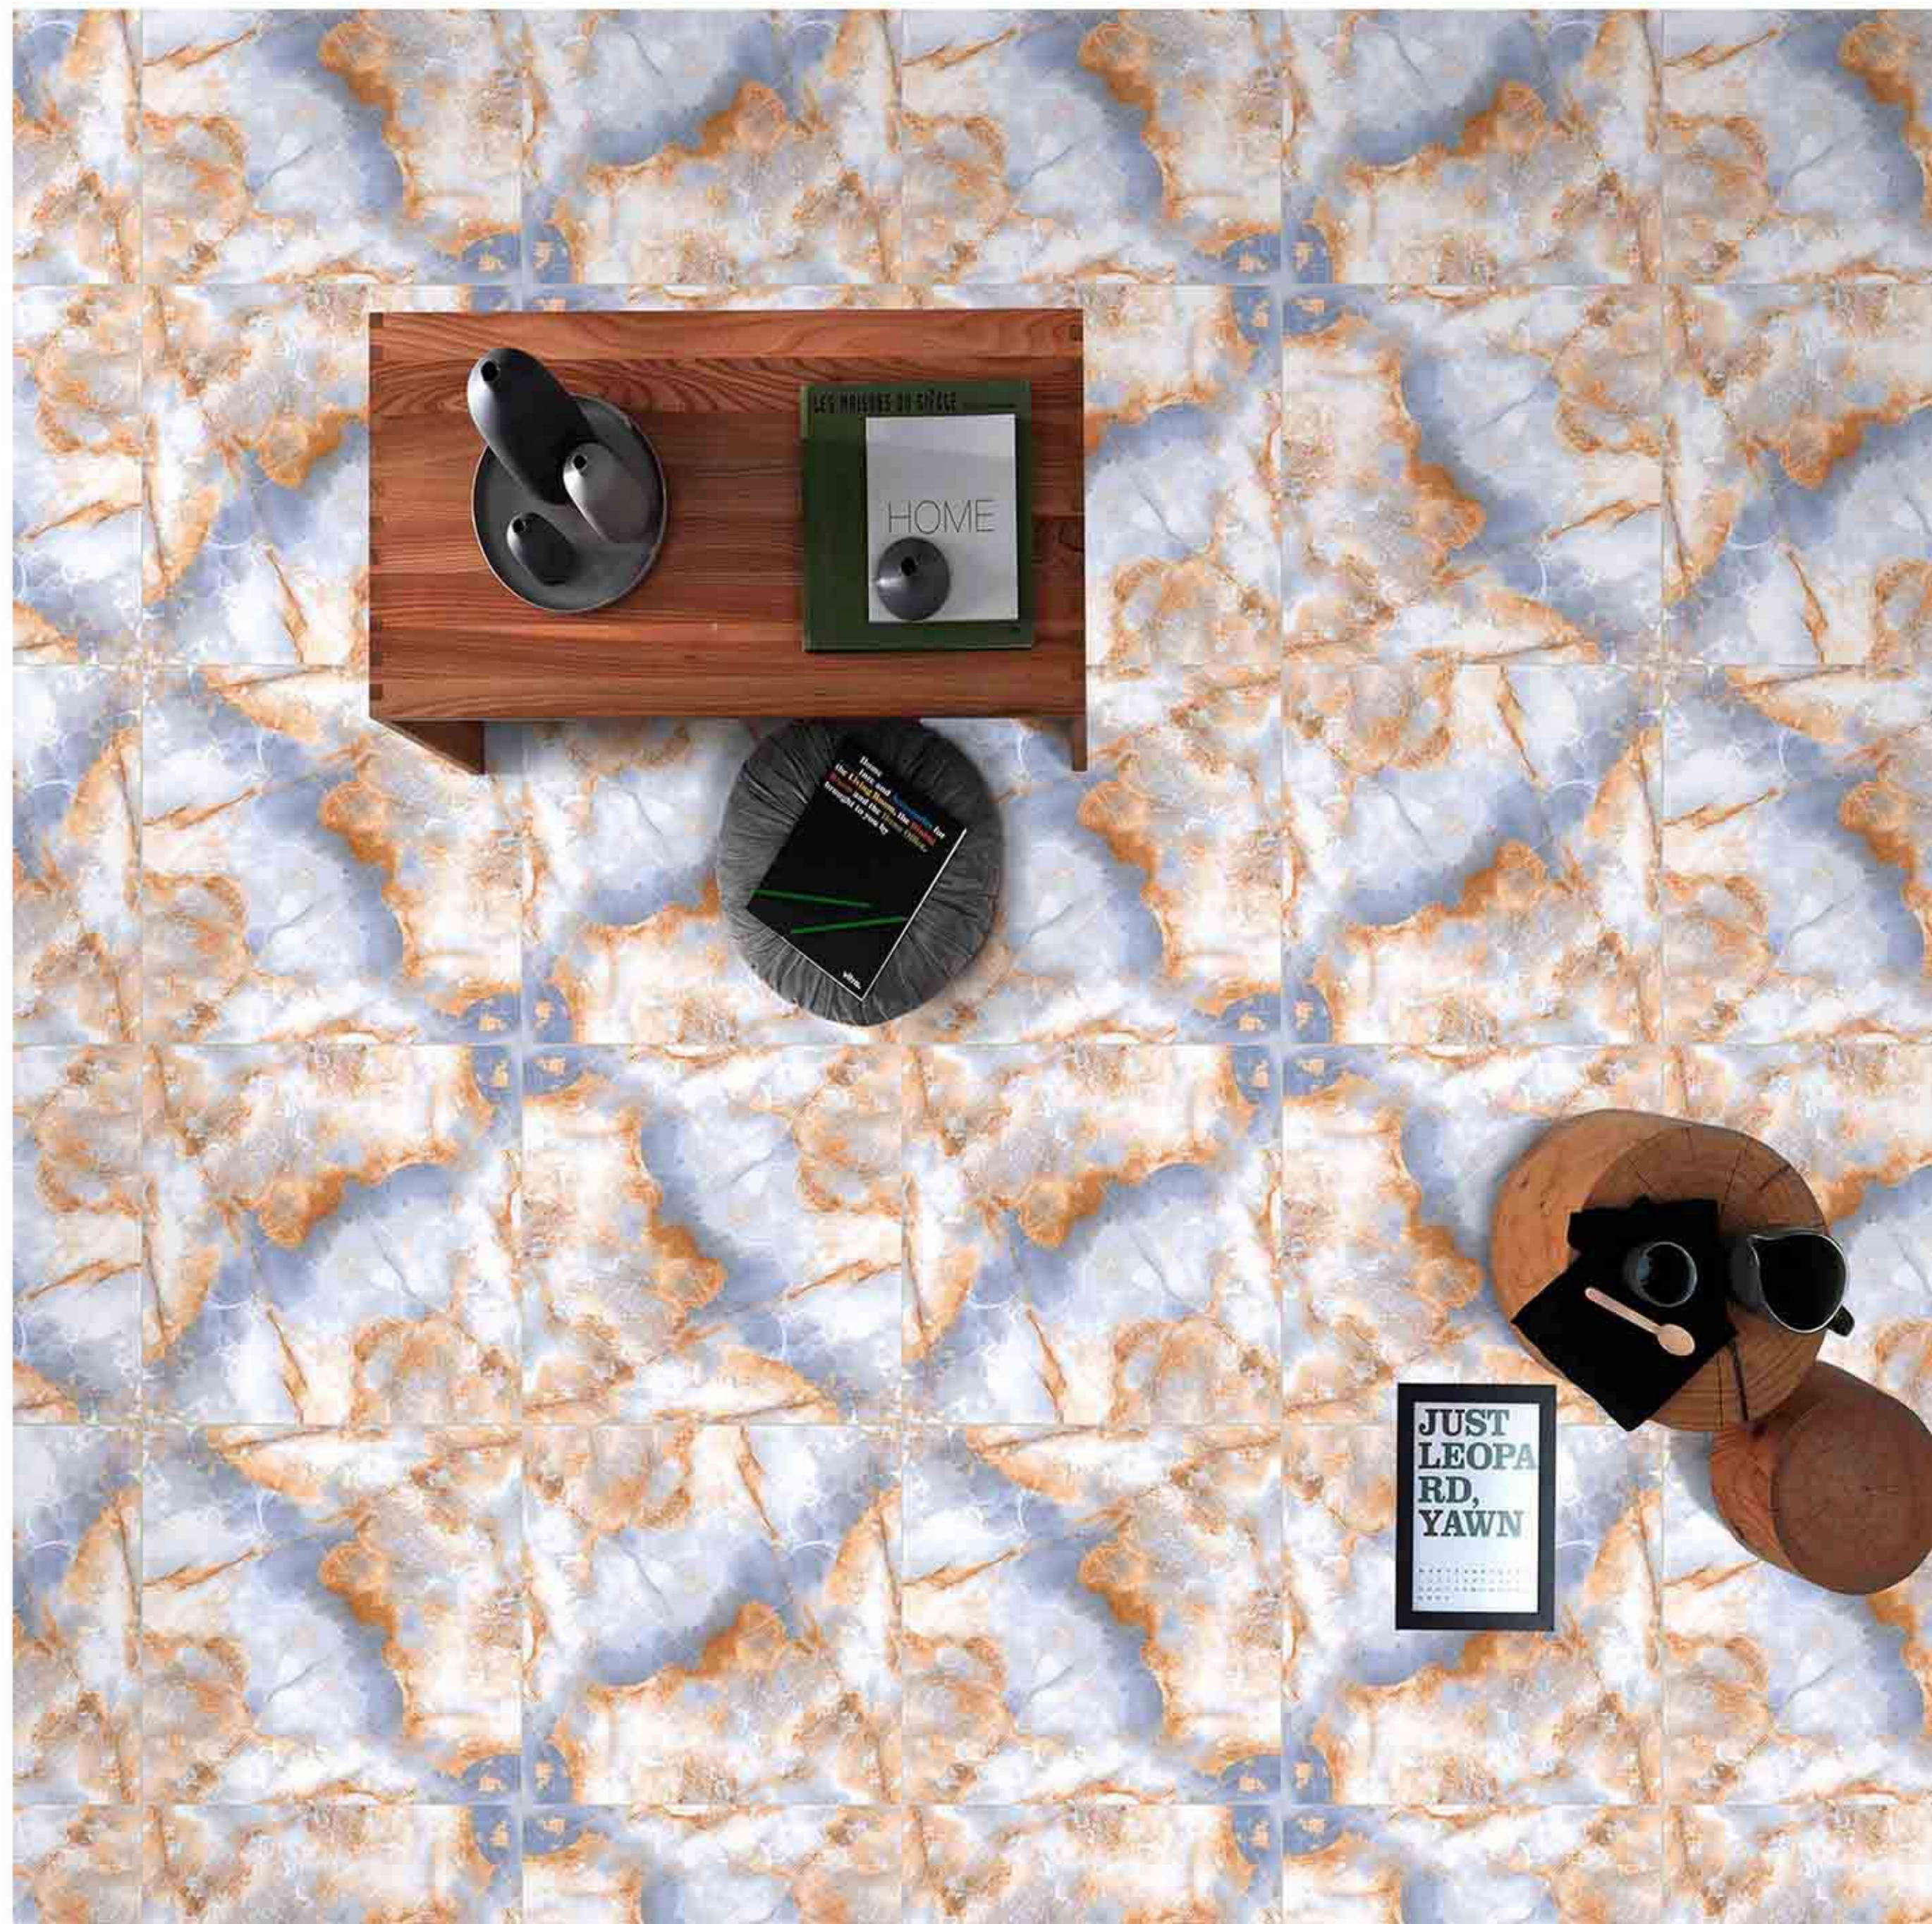

Frost
Resistant

Chemical
Resistant

Stain
Resistance

Zero
Maintenance

Easy to
Clean

CERAMIC
FLOOR
TILE

60x
60
CM

GLOSSY
COLLECTION