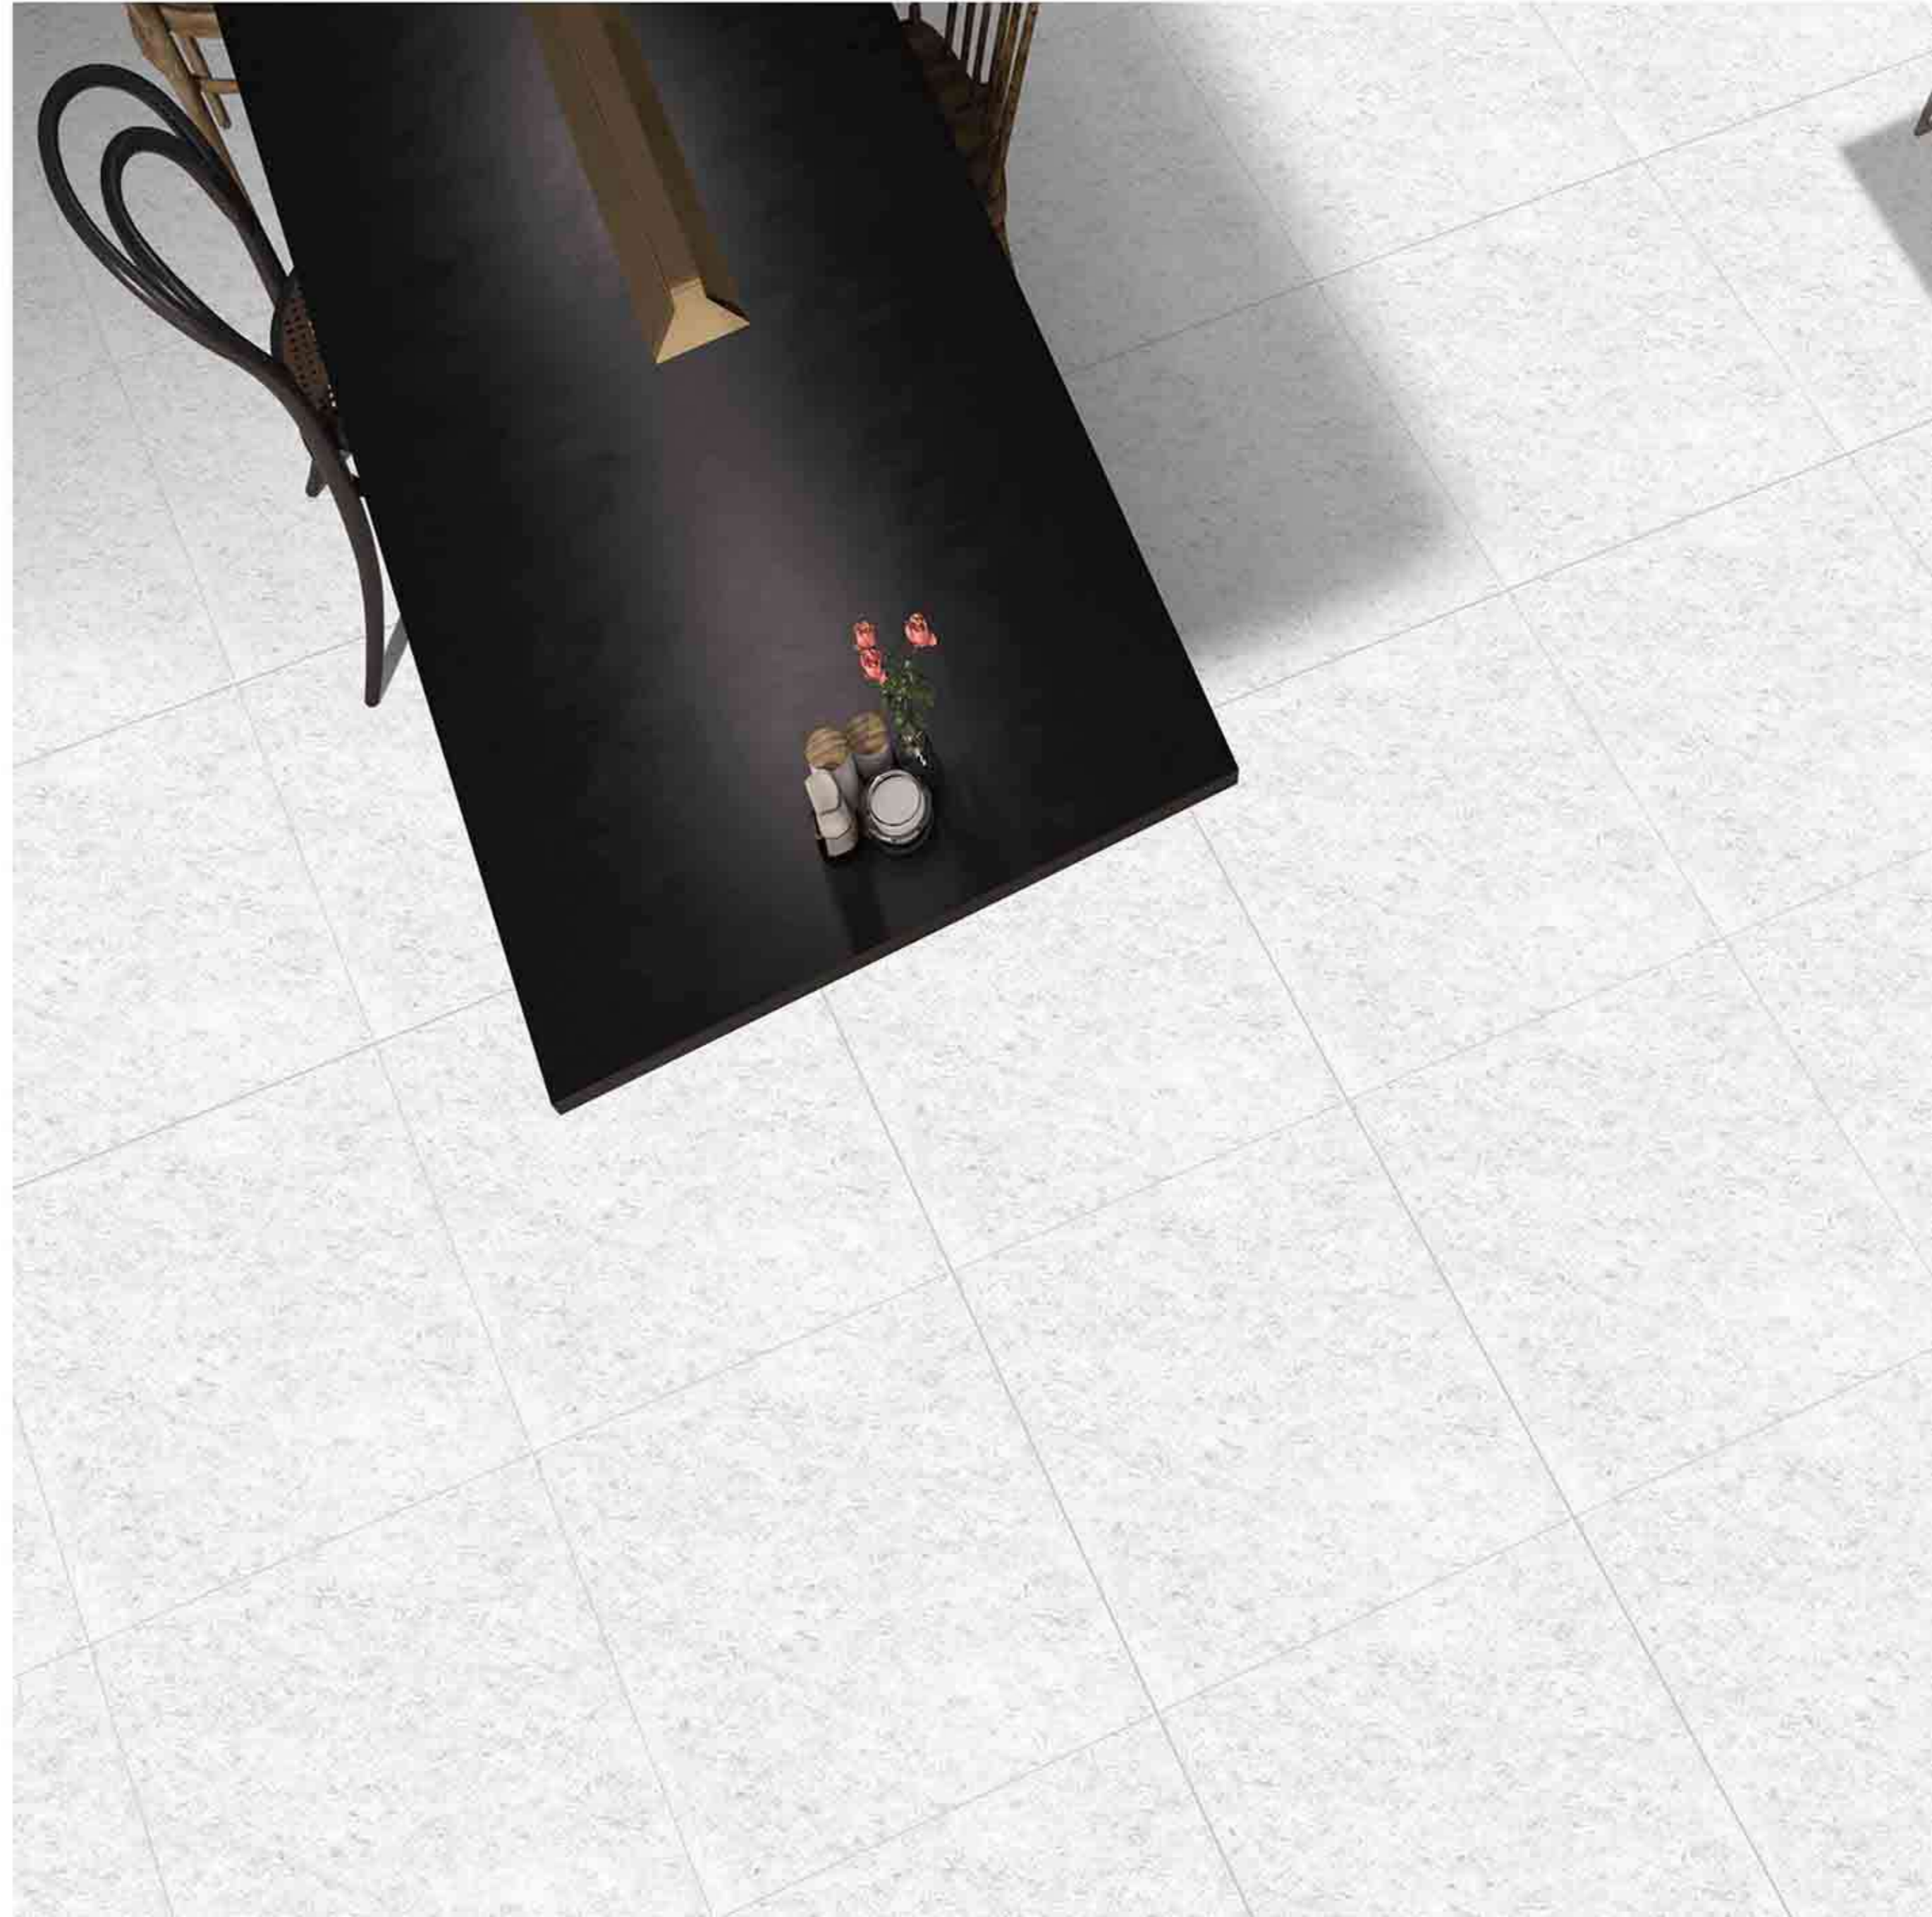

Chemical
Resistant

Stain
Resistance

Zero
Maintenance

Easy to
Clean

CERAMIC
FLOOR
TILE

60x
60
CM

GLOSSY
COLLECTION

2018