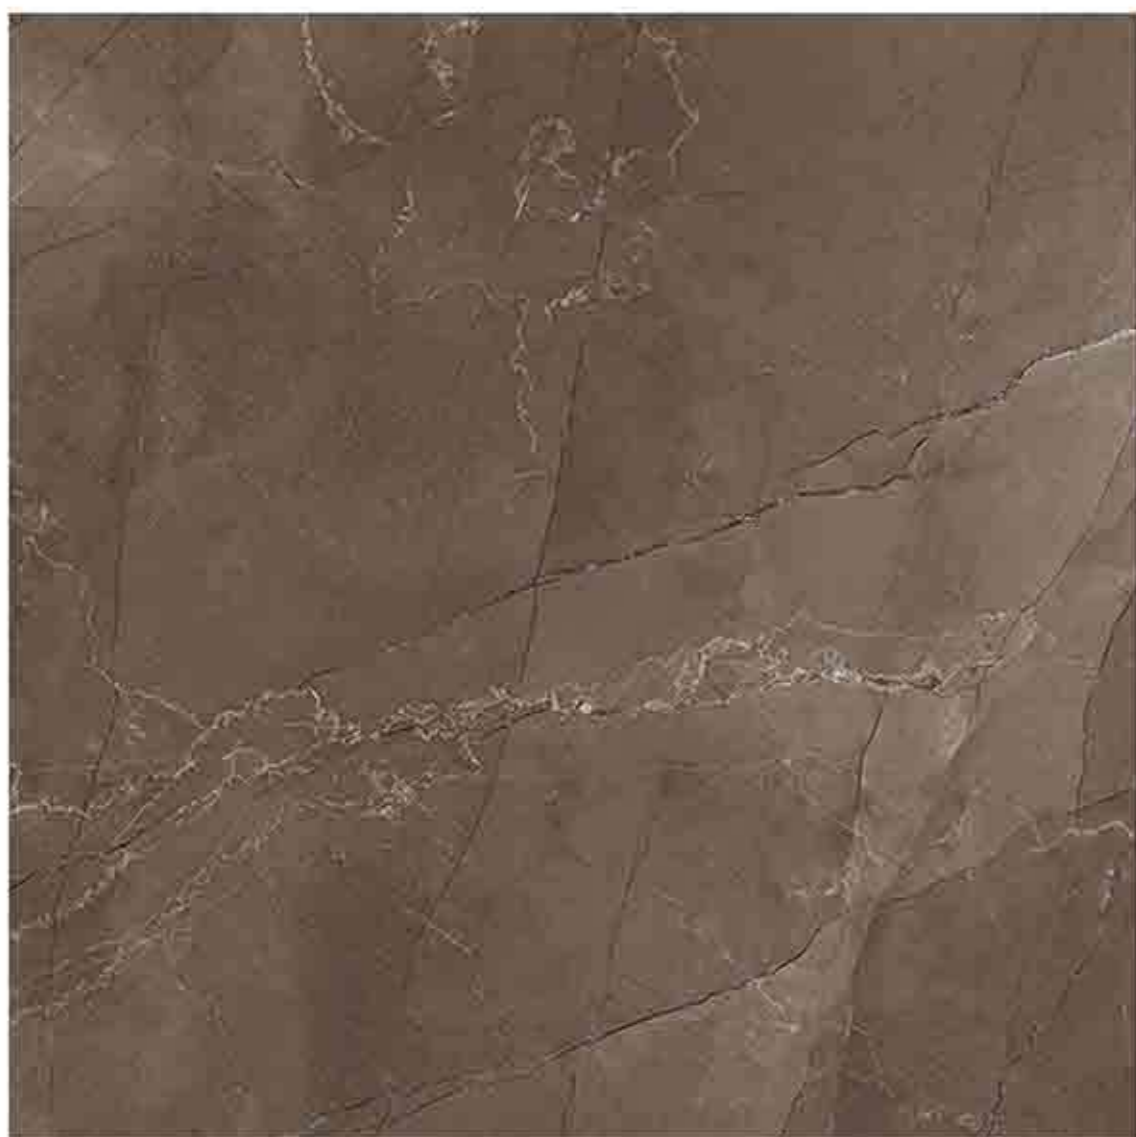

Frost
Resistant

Chemical
Resistant

Stain
Resistance

Zero
Maintenance

Easy to
Clean

CERAMIC
FLOOR
TILE

60x
60
CM

GLOSSY
COLLECTION