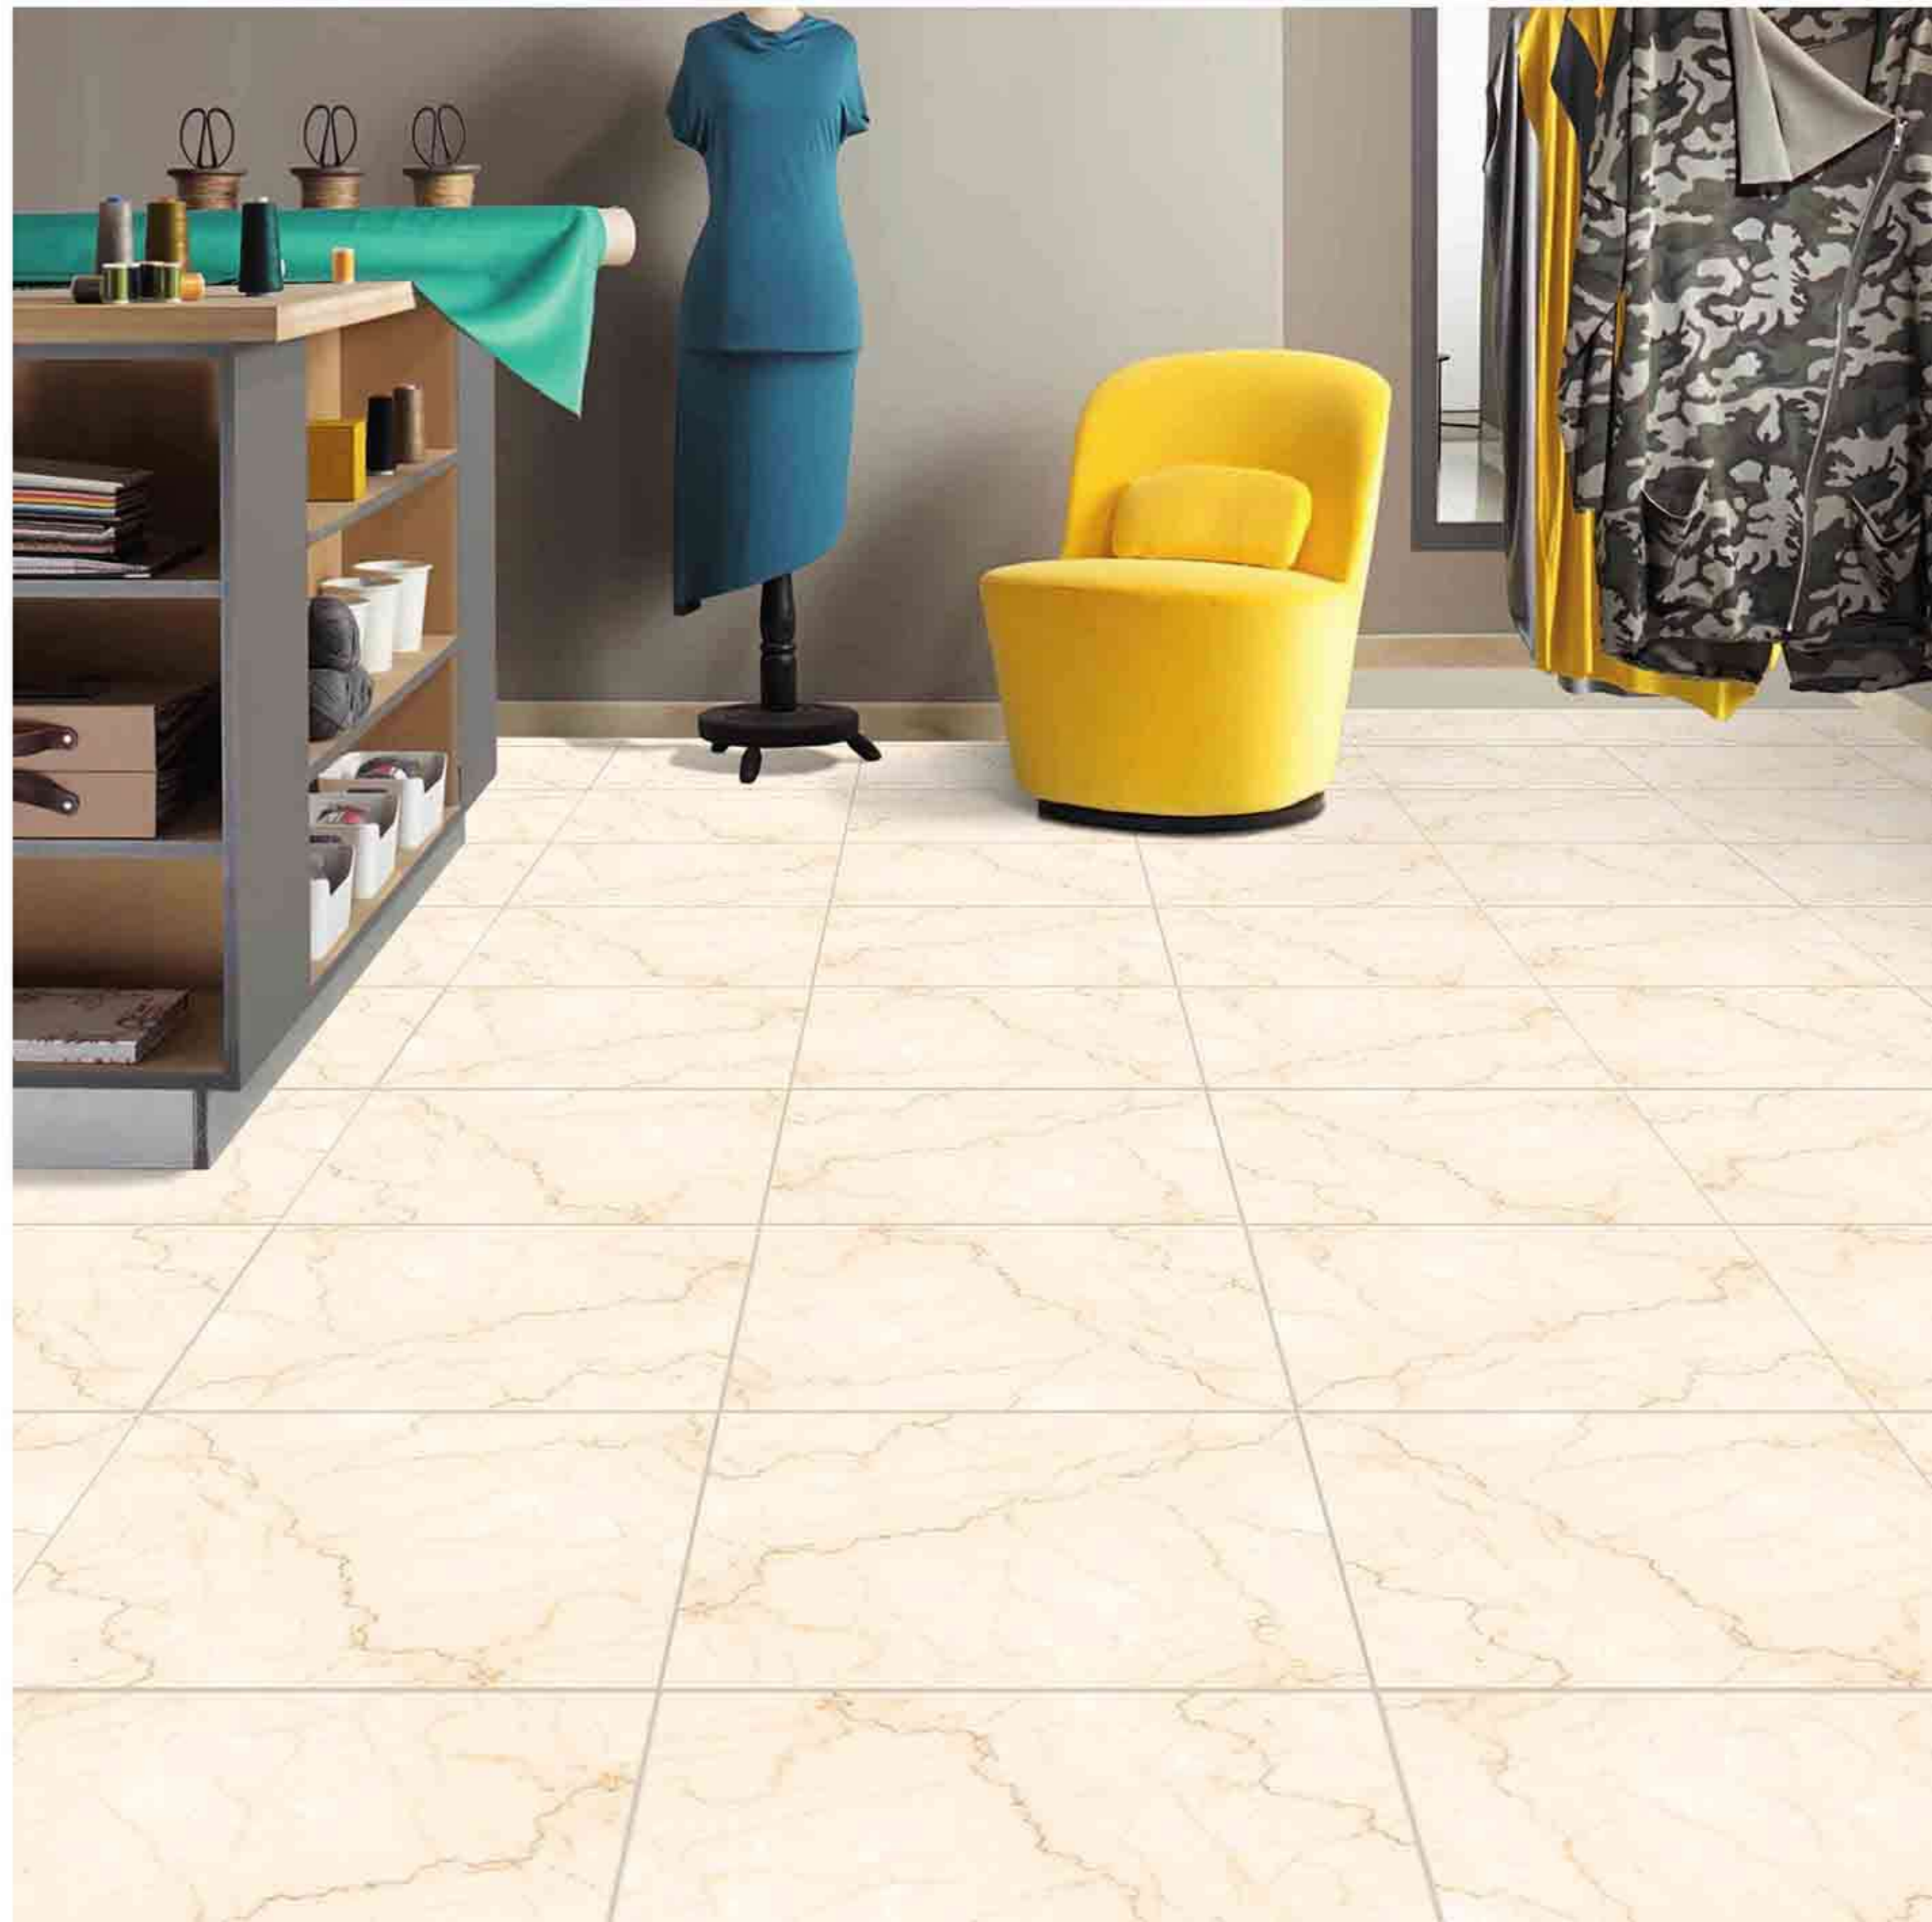

Zero
Maintenance

Easy to
Clean

CERAMIC
FLOOR
TILE

60x
60
CM

GLOSSY
COLLECTION

2017

Low Water
Absorption

Frost
Resistant