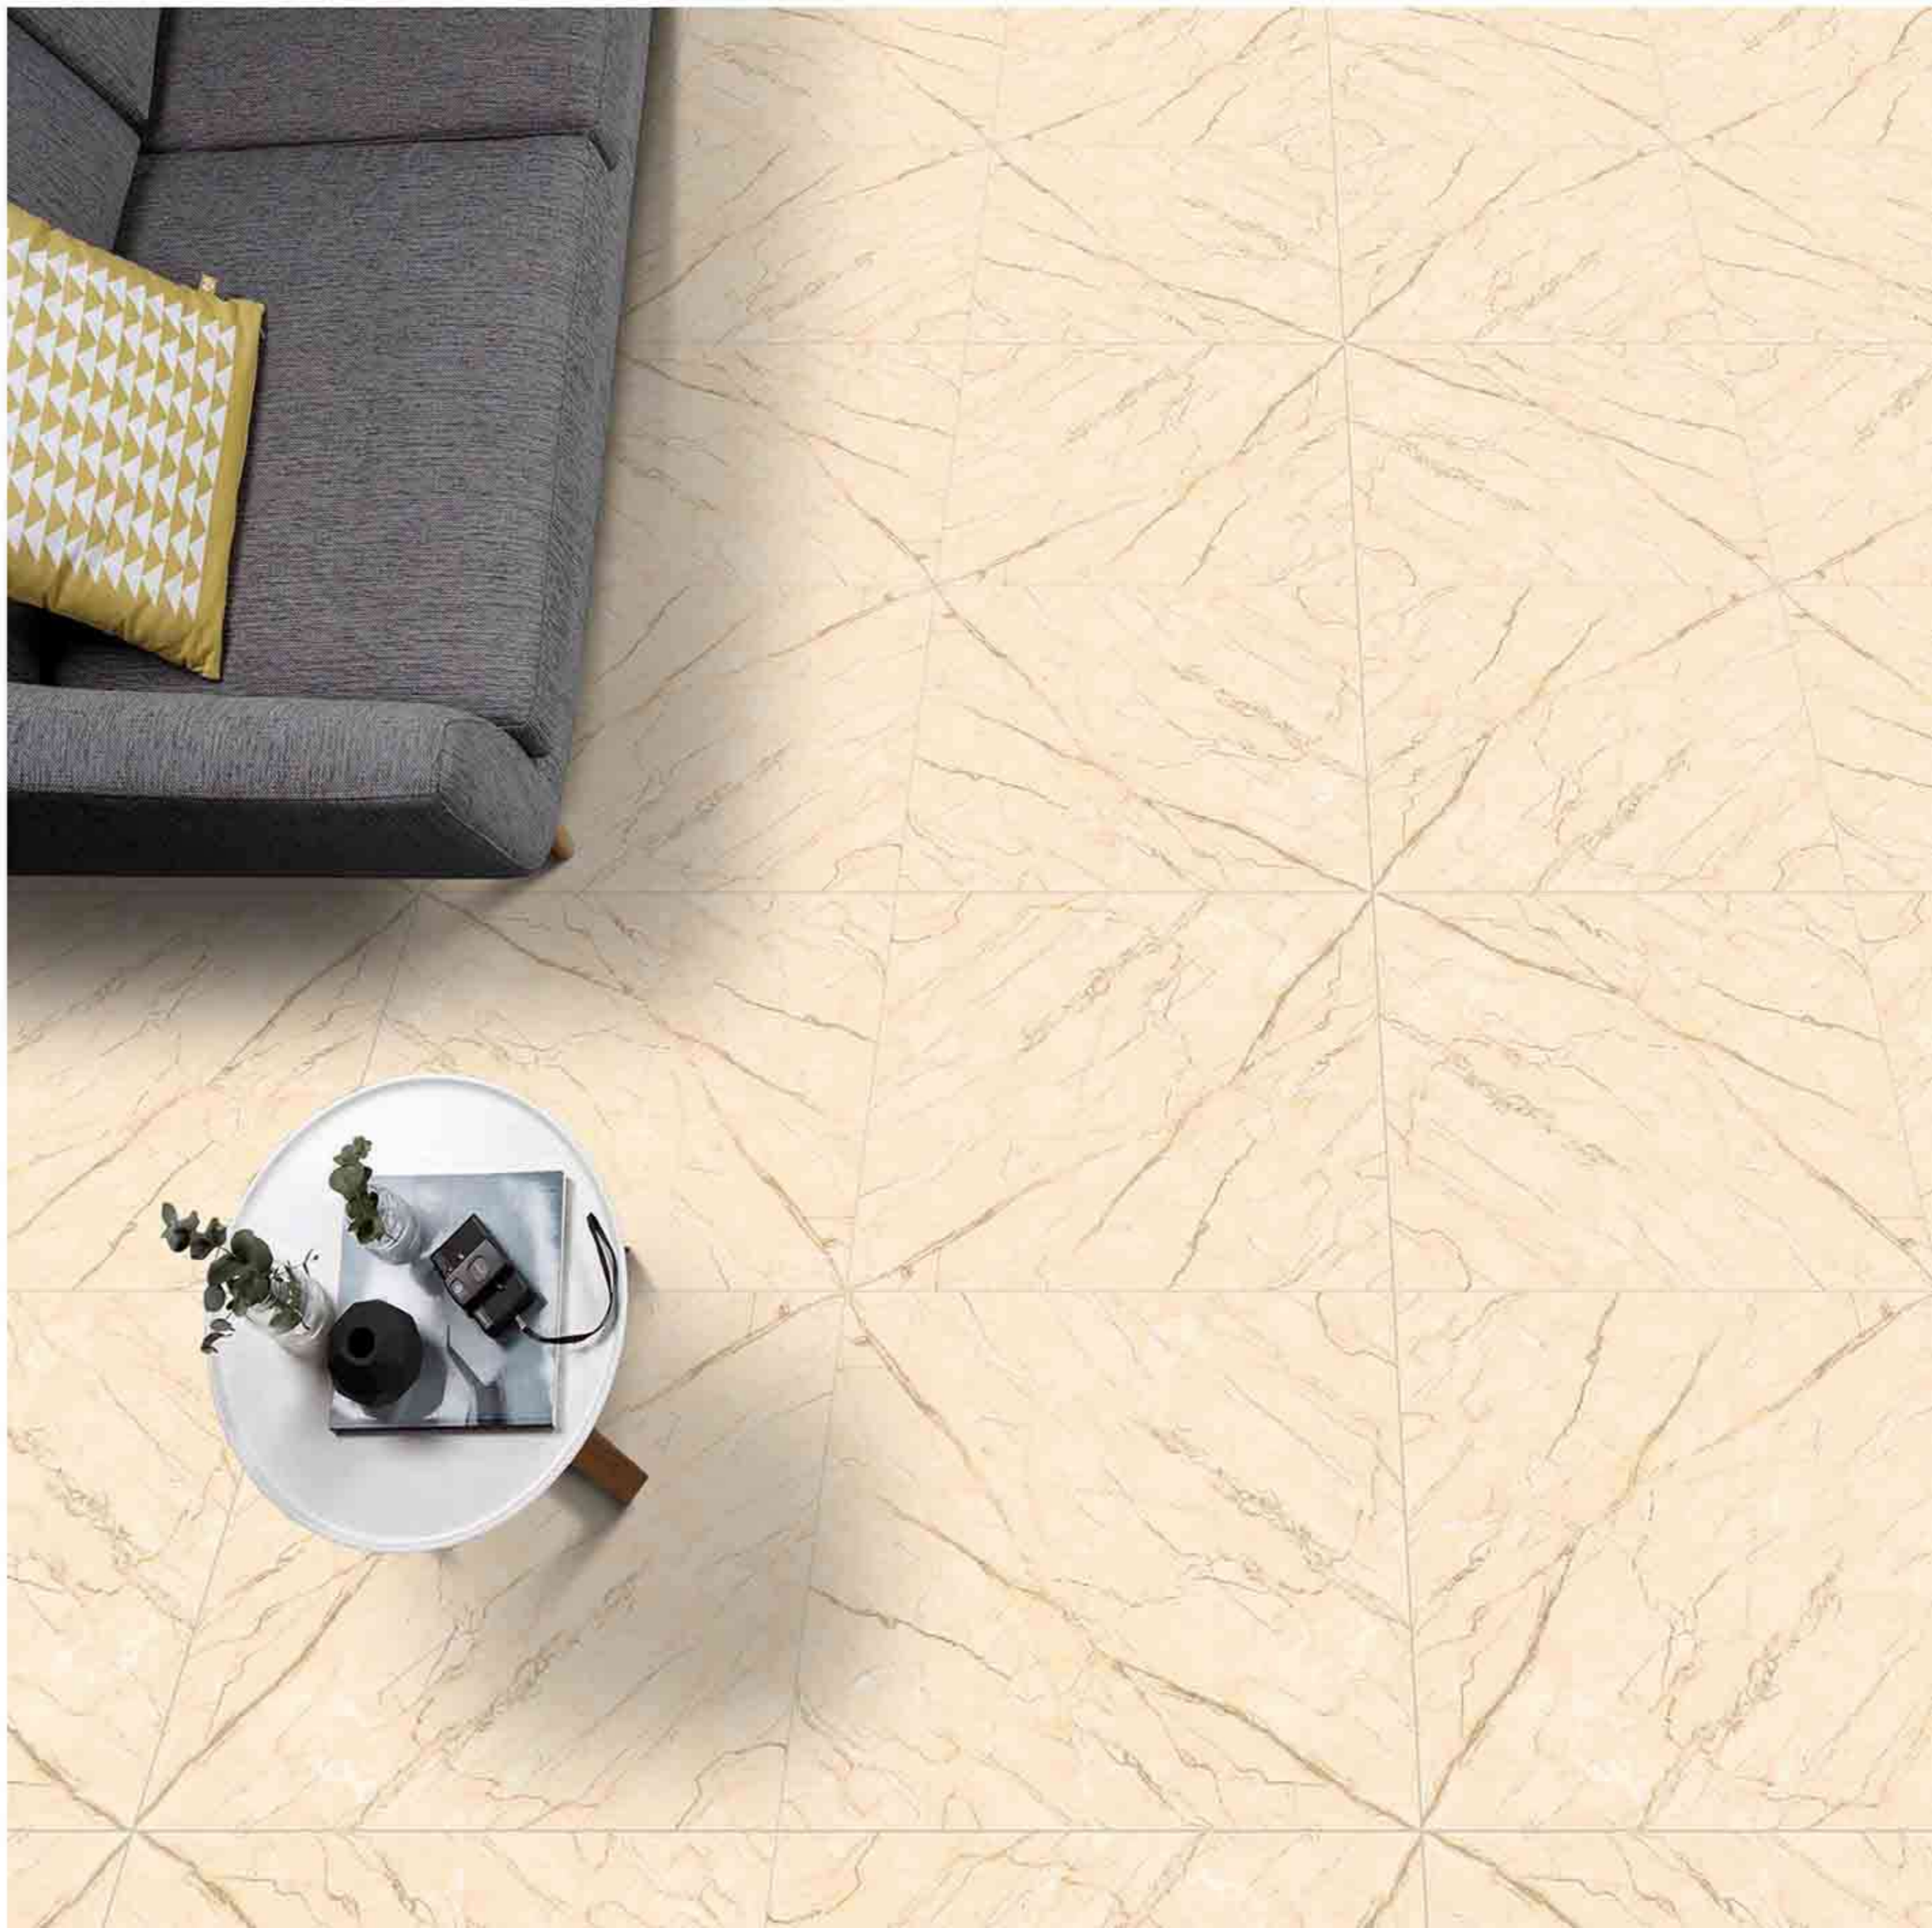

CERAMIC
FLOOR
TILE

60x
60
CM

GLOSSY
COLLECTION

2010

RANDOM

Low Water
Absorption

Frost
Resistant

Chemical
Resistant

Stain
Resistance

Zero
Maintenance

Easy to
Clean