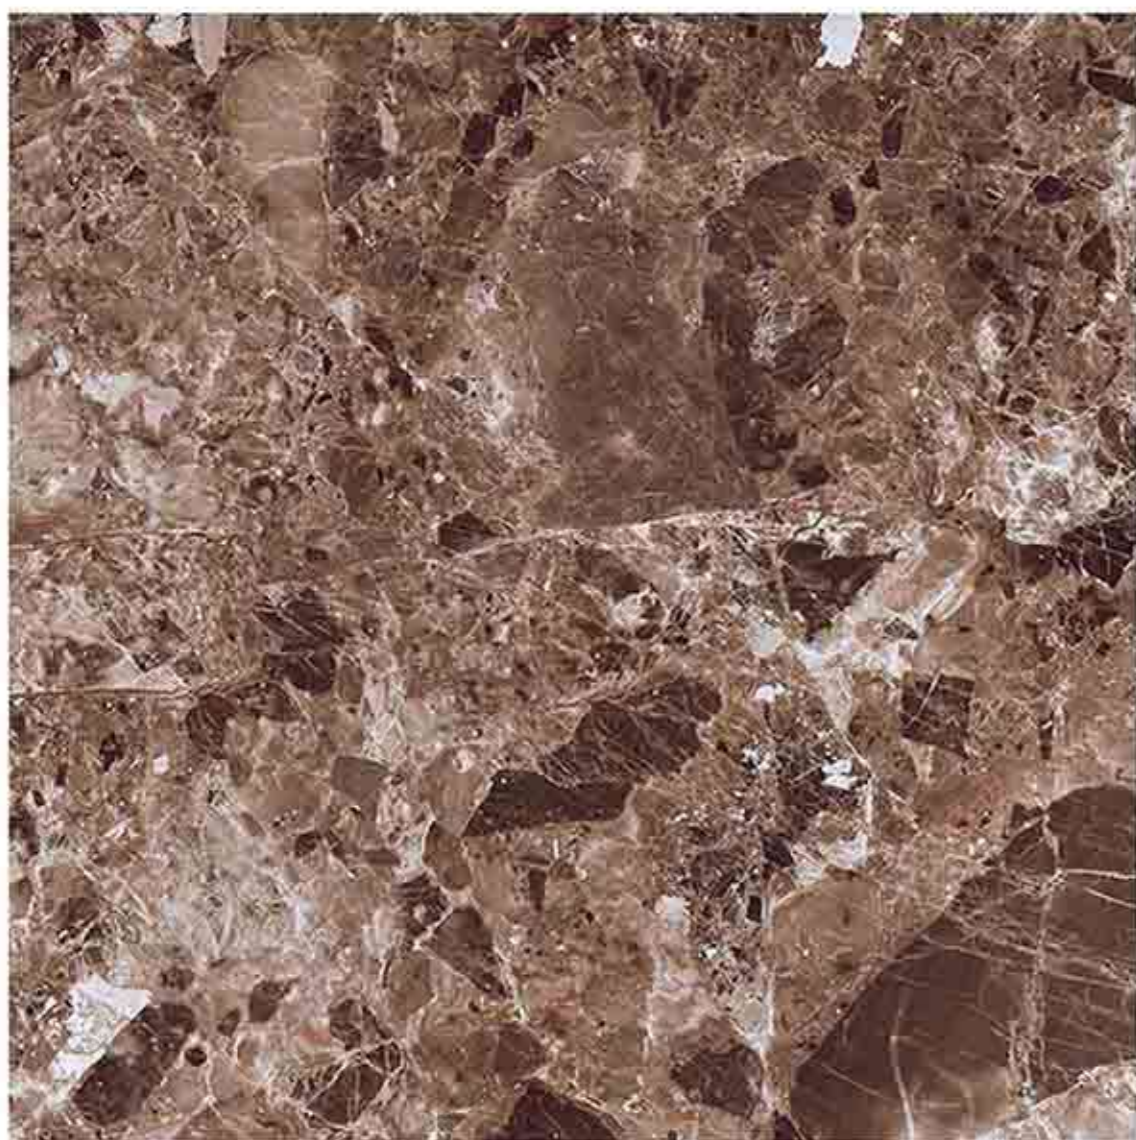

Frost
Resistant

Chemical
Resistant

Stain
Resistance

Zero
Maintenance

Easy to
Clean

CERAMIC
FLOOR
TILE

60x
60
CM

GLOSSY
COLLECTION