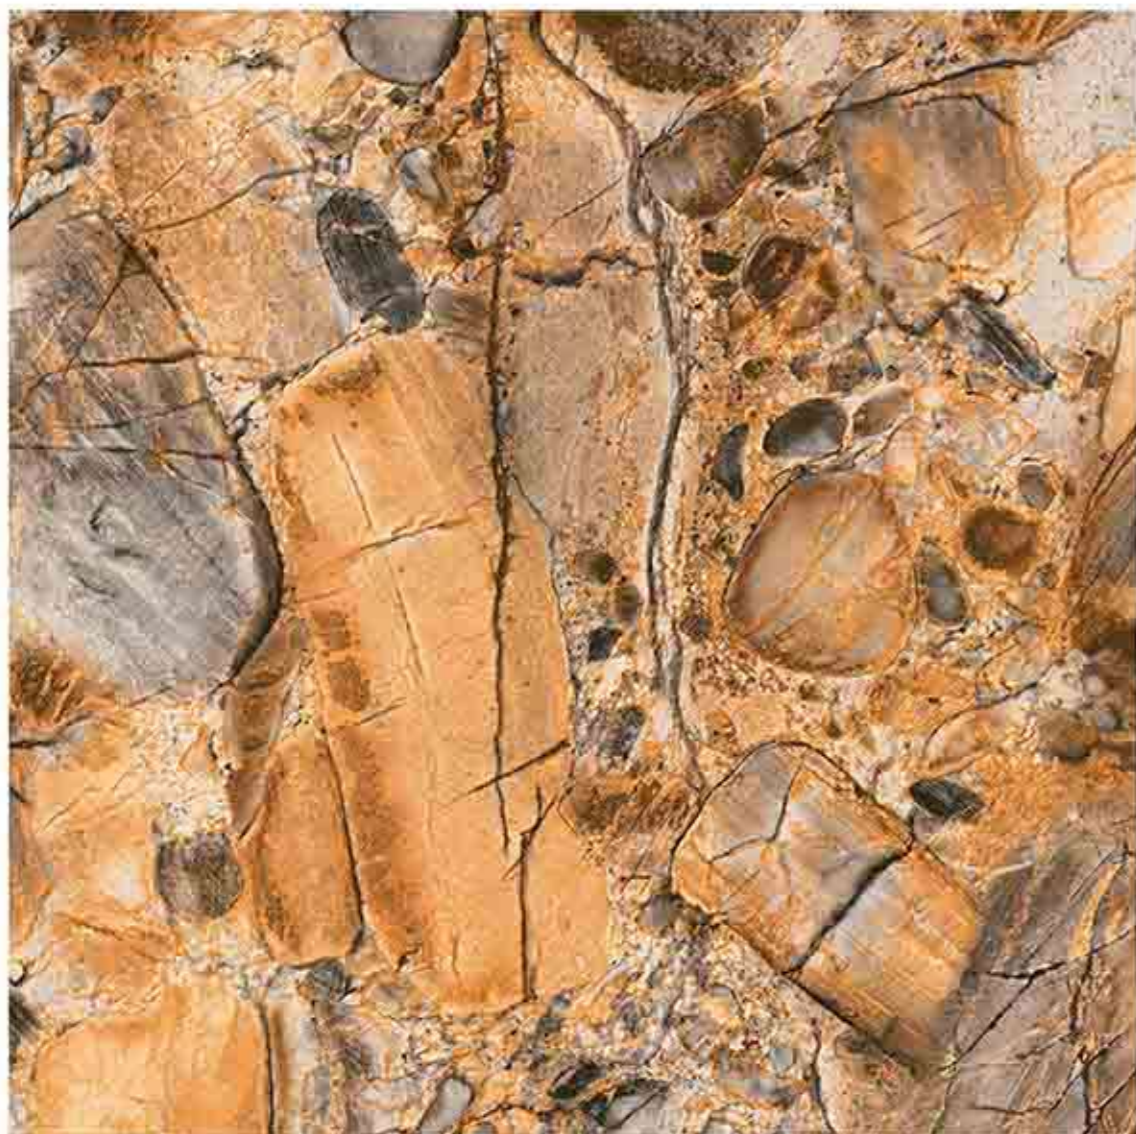

Stain
Resistance

Zero
Maintenance

Easy to
Clean

CERAMIC
FLOOR
TILE

60x
60
CM

GLOSSY
COLLECTION

2093

RANDOM