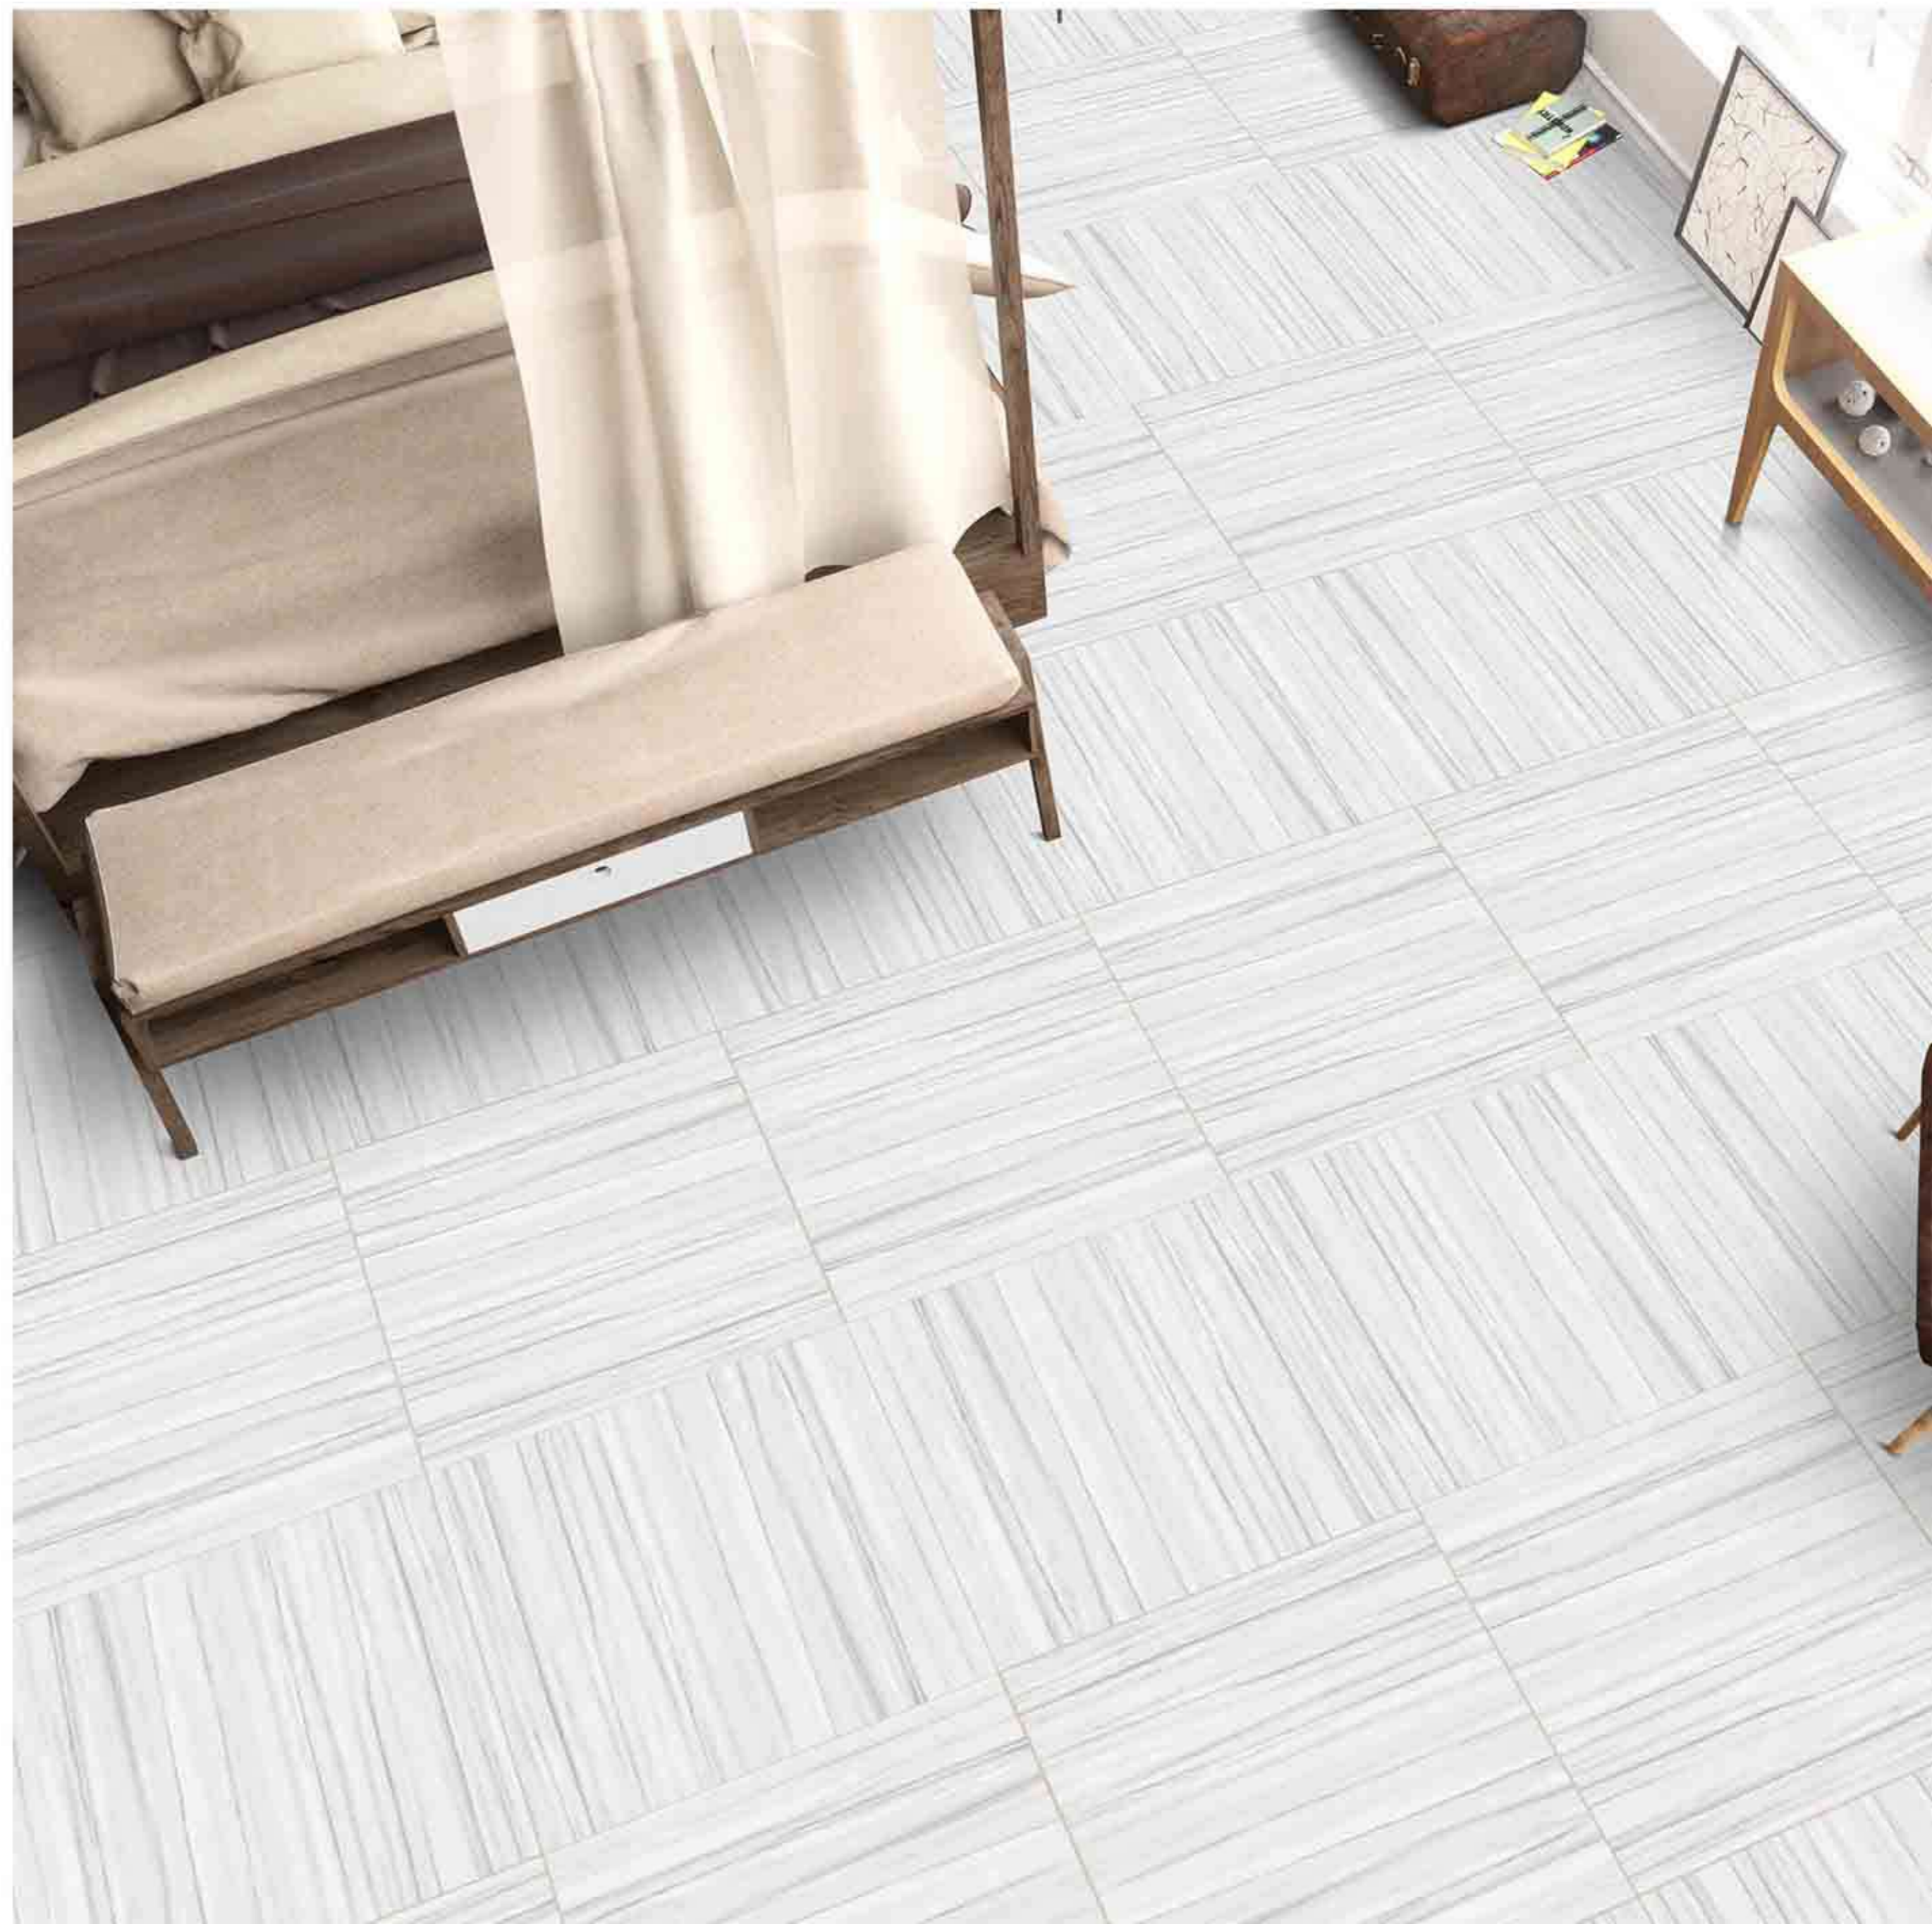

CERAMIC
FLOOR
TILE

60x
60
CM

GLOSSY
COLLECTION

2105

Low Water
Absorption

Frost
Resistant

Chemical
Resistant

Stain
Resistance

Zero
Maintenance

Easy to
Clean