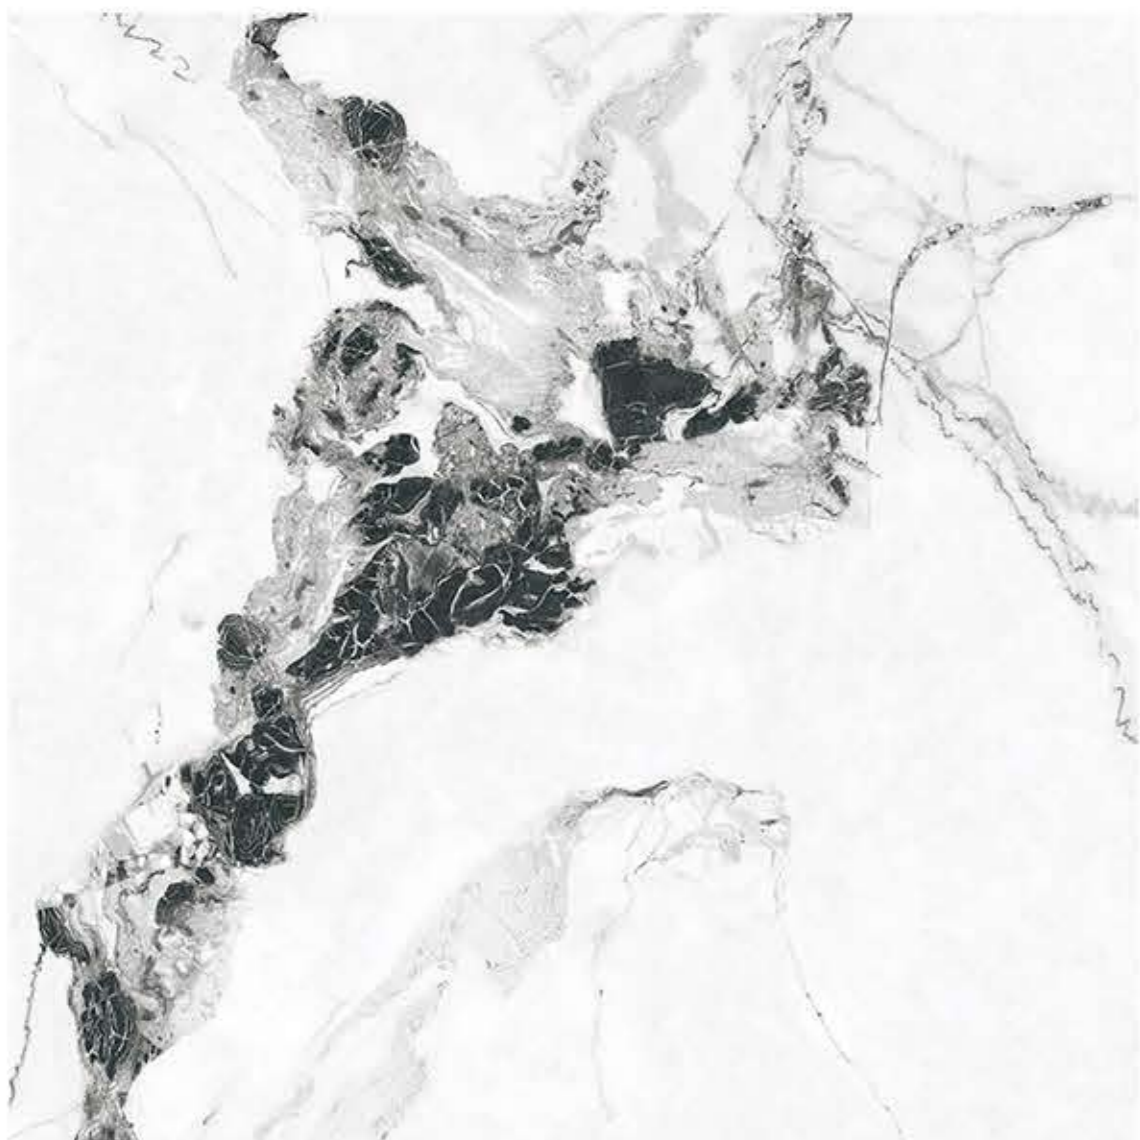

Frost
Resistant

Chemical
Resistant

Stain
Resistance

Zero
Maintenance

Easy to
Clean

CERAMIC
FLOOR
TILE

60x
60
CM

GLOSSY
COLLECTION