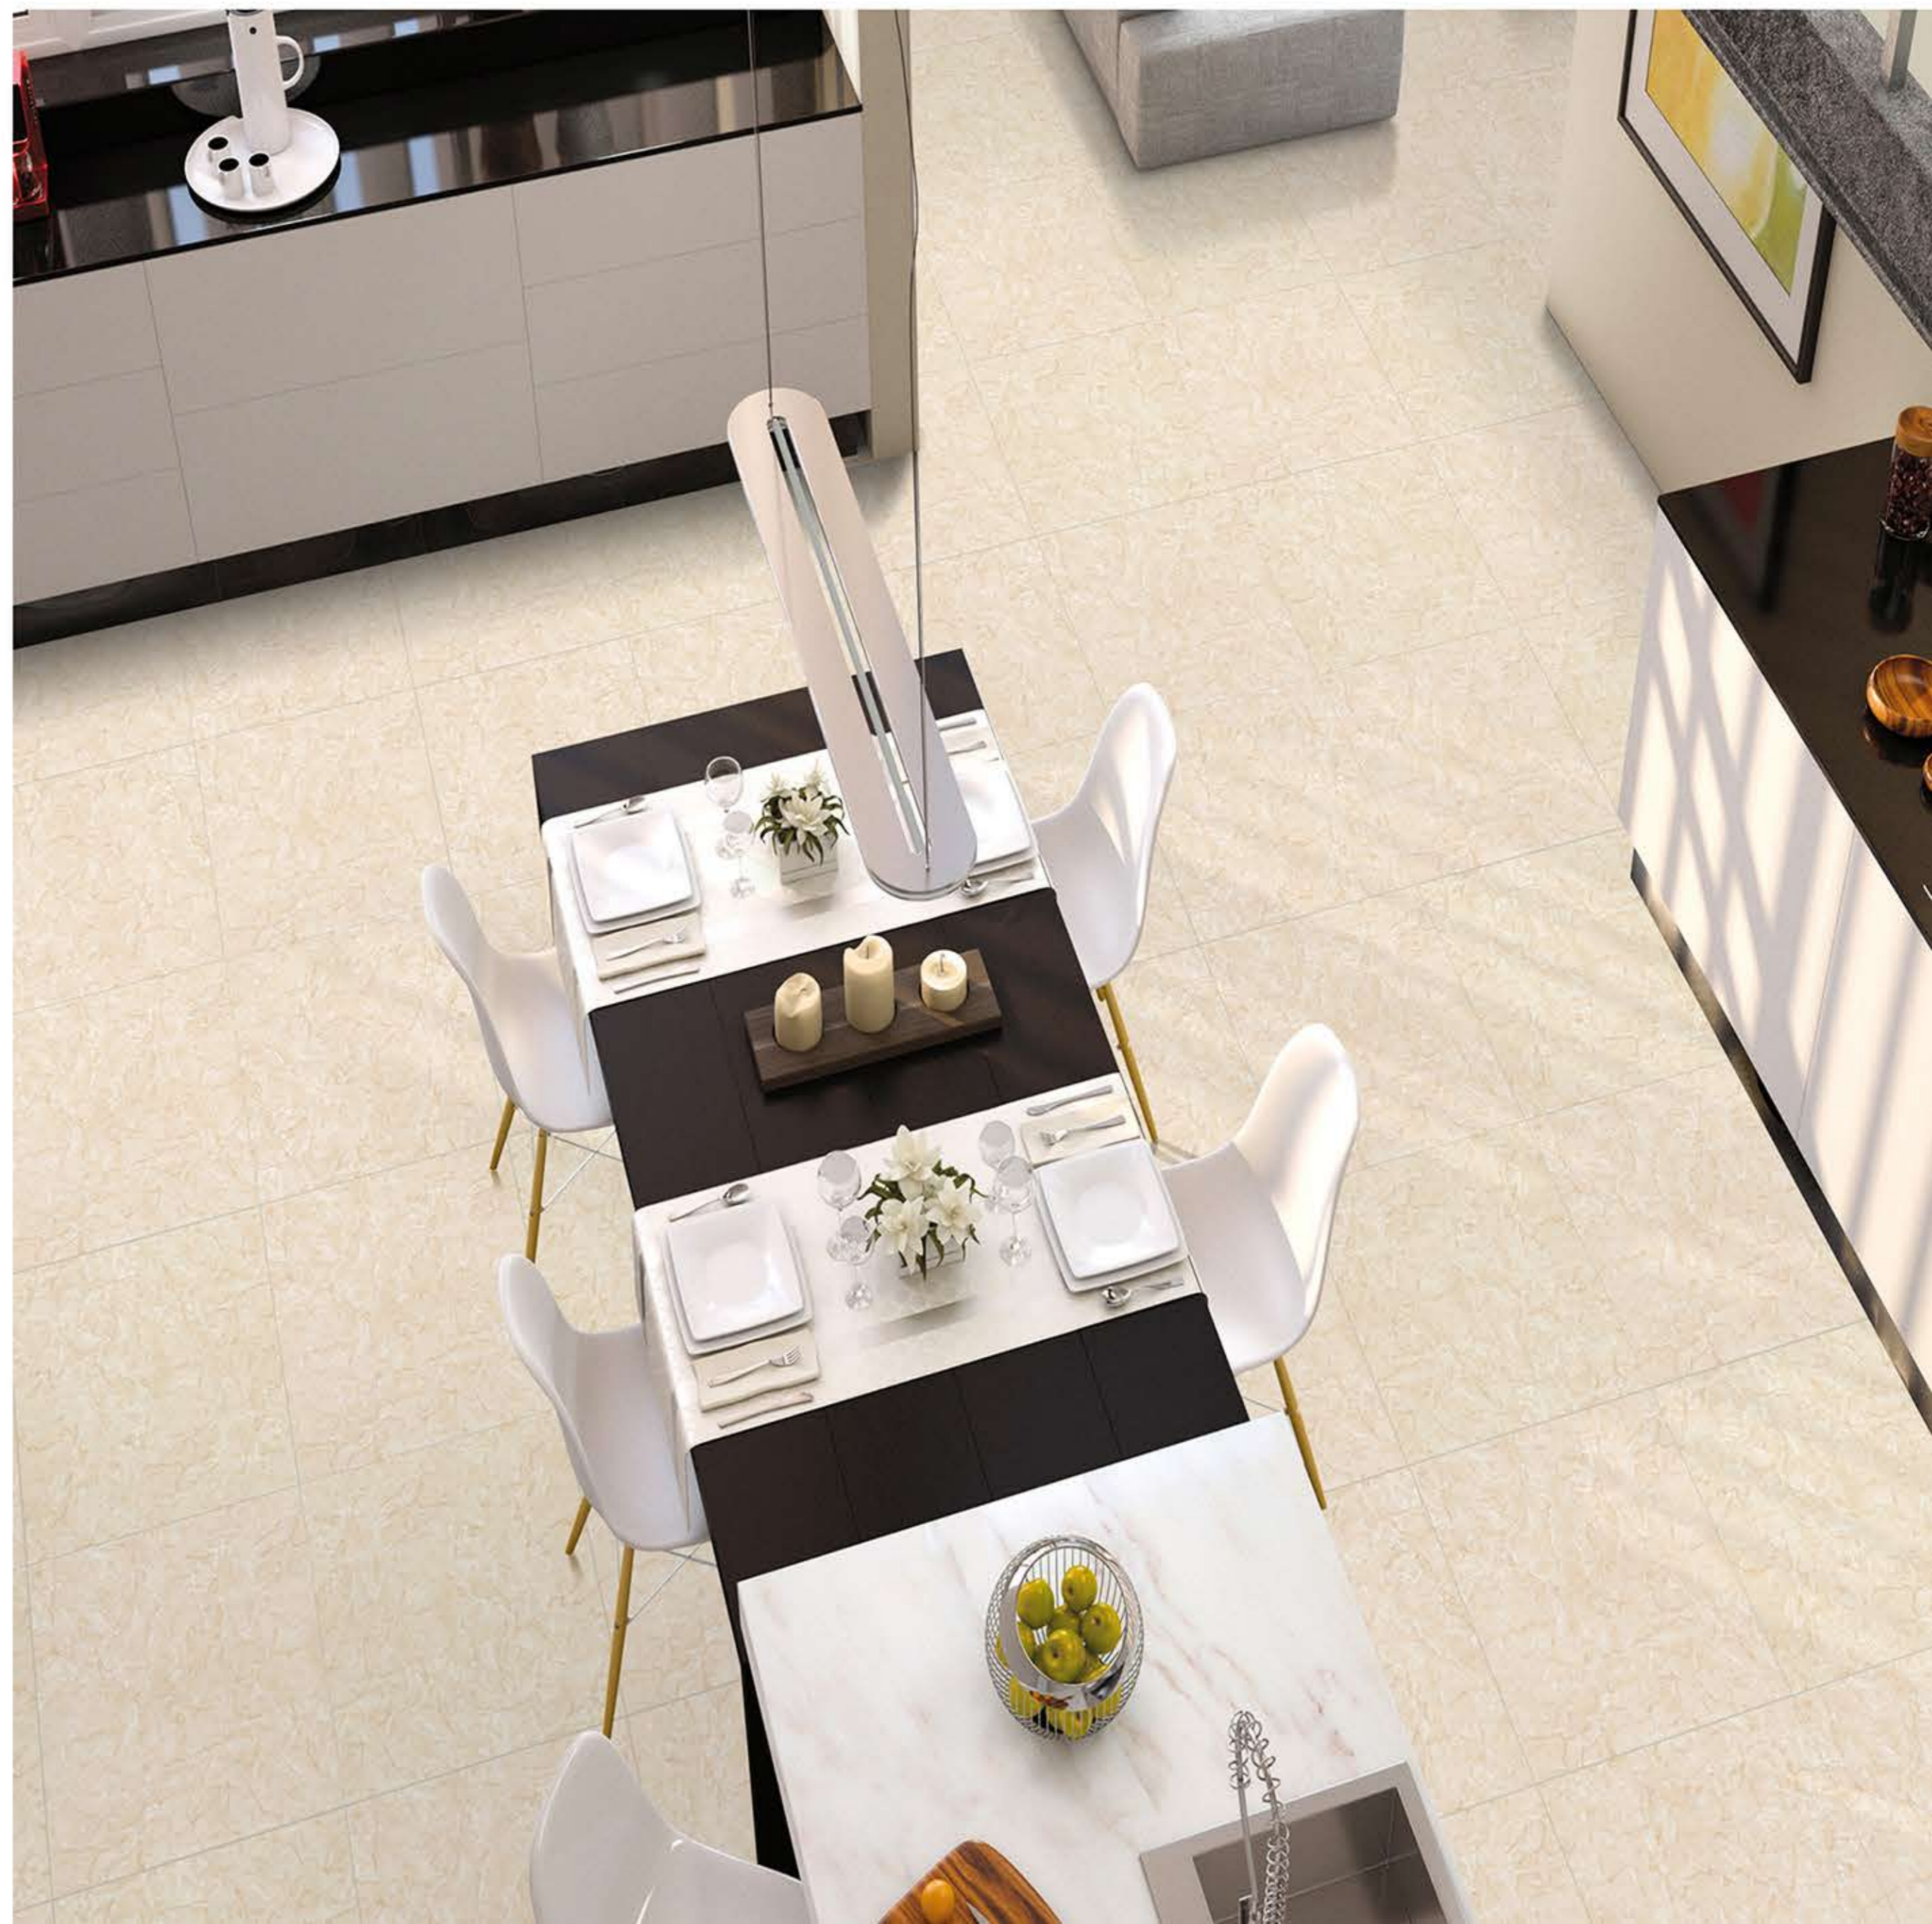

Zero
Maintenance

Easy to
Clean

CERAMIC
FLOOR
TILE

60x
60
CM

GLOSSY
COLLECTION

2136

Low Water
Absorption

Frost
Resistant