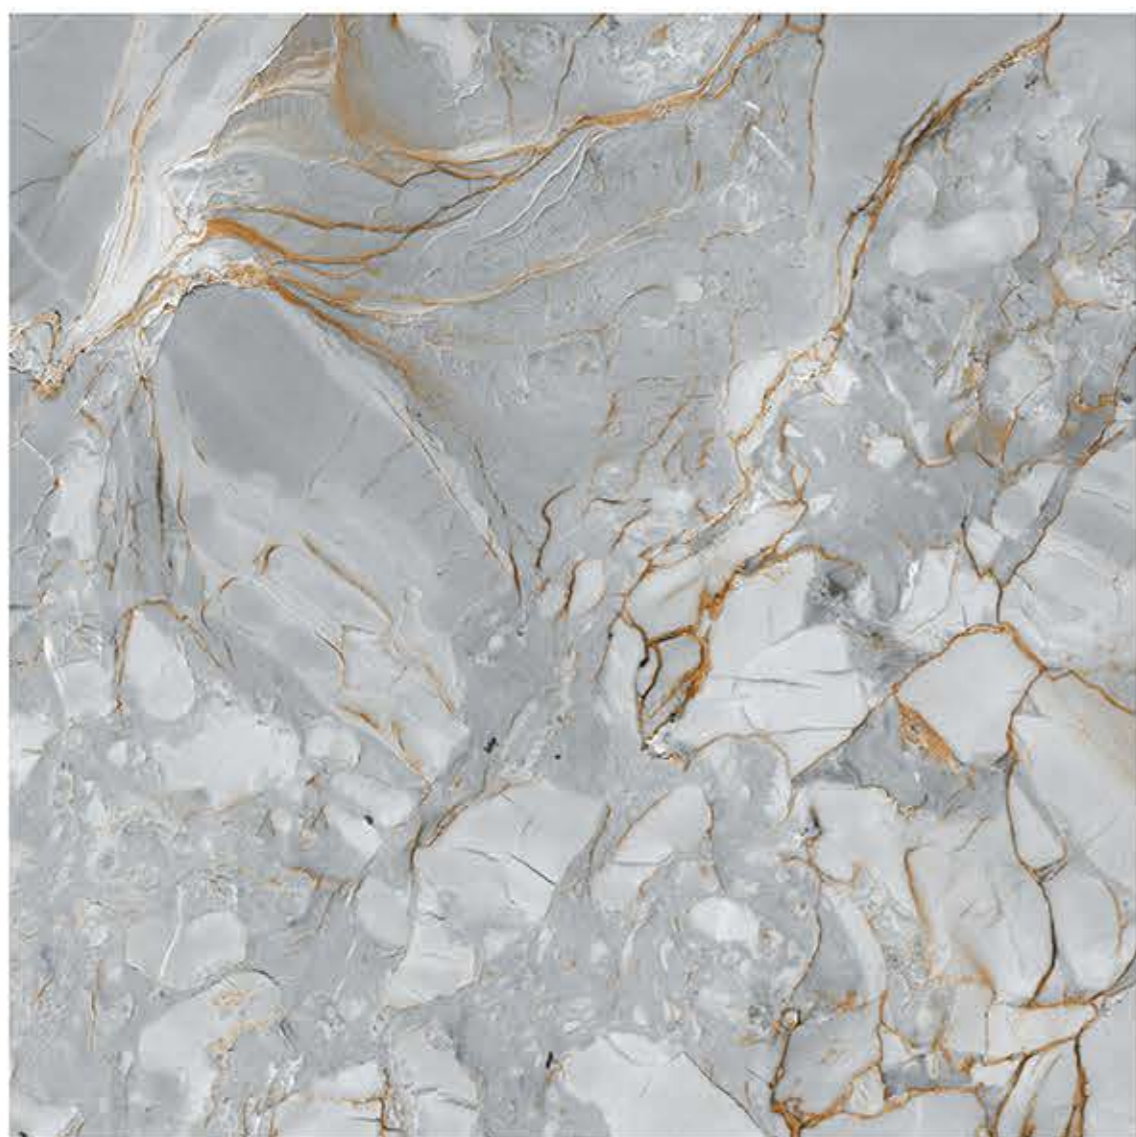

CERAMIC
FLOOR
TILE

60x
60
CM

GLOSSY
COLLECTION

2152

RANDOM

Low Water
Absorption

Frost
Resistant

Chemical
Resistant

Stain
Resistance

Zero
Maintenance

Easy to
Clean