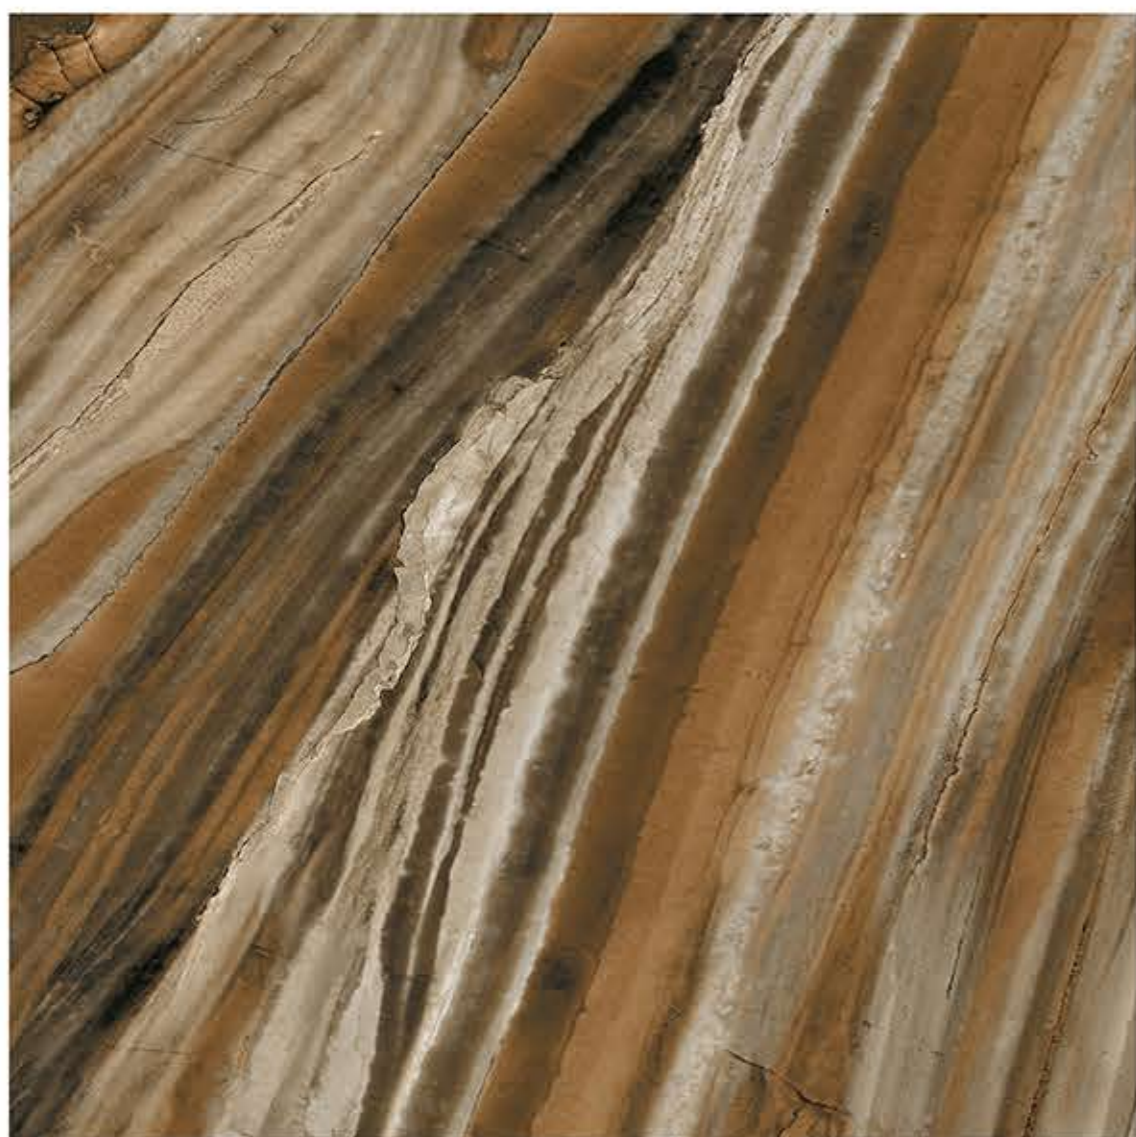

Chemical
Resistant

Stain
Resistance

Zero
Maintenance

Easy to
Clean

CERAMIC
FLOOR
TILE

60x
60
CM

GLOSSY
COLLECTION

RANDOM