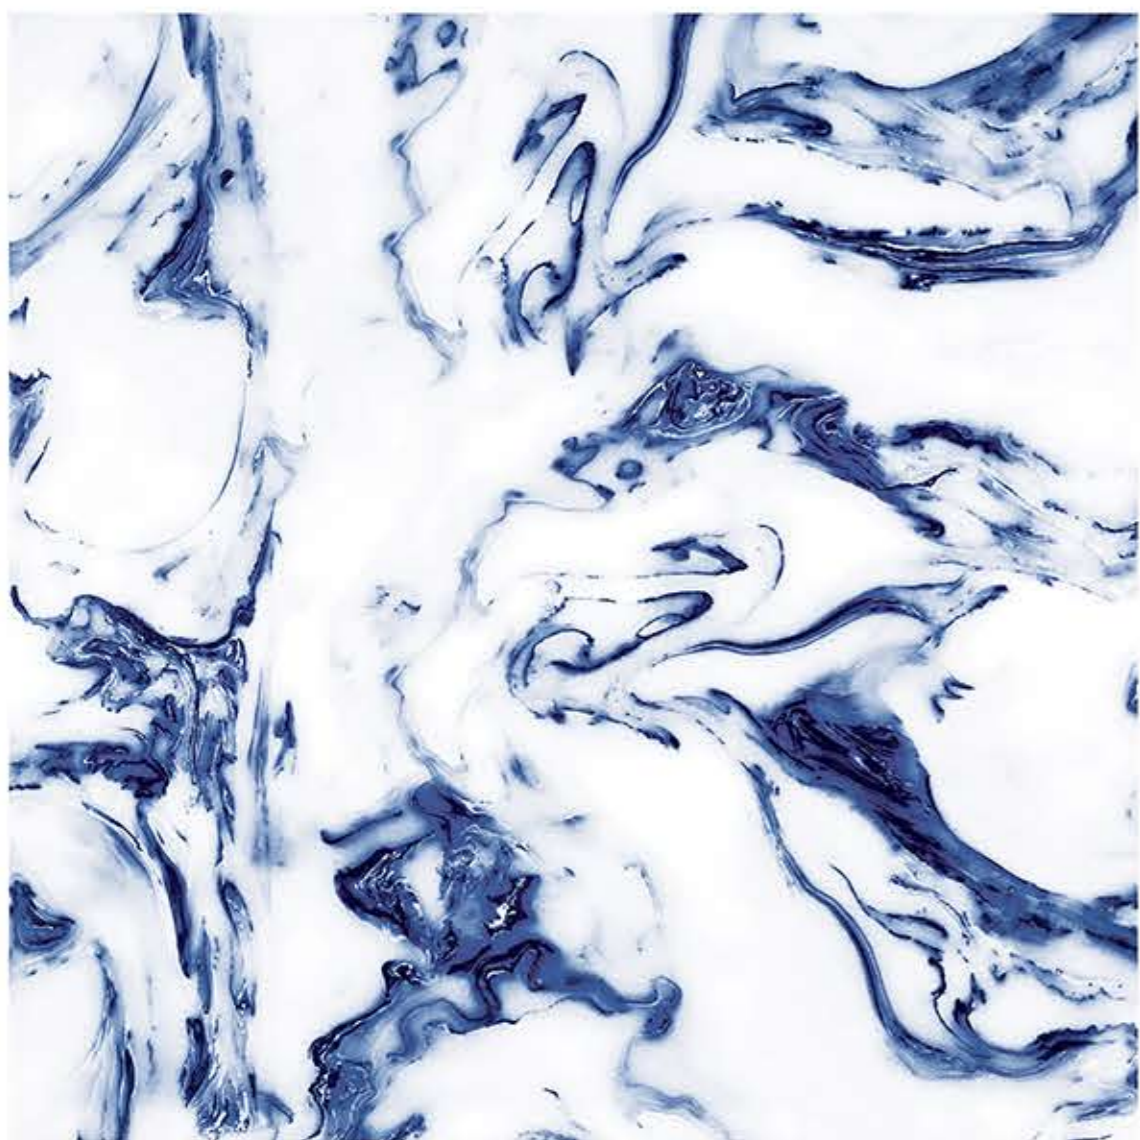

Stain
Resistance

Zero
Maintenance

Easy to
Clean

CERAMIC
FLOOR
TILE

60x
60
CM

GLOSSY
COLLECTION

2130

Low Water
Absorption