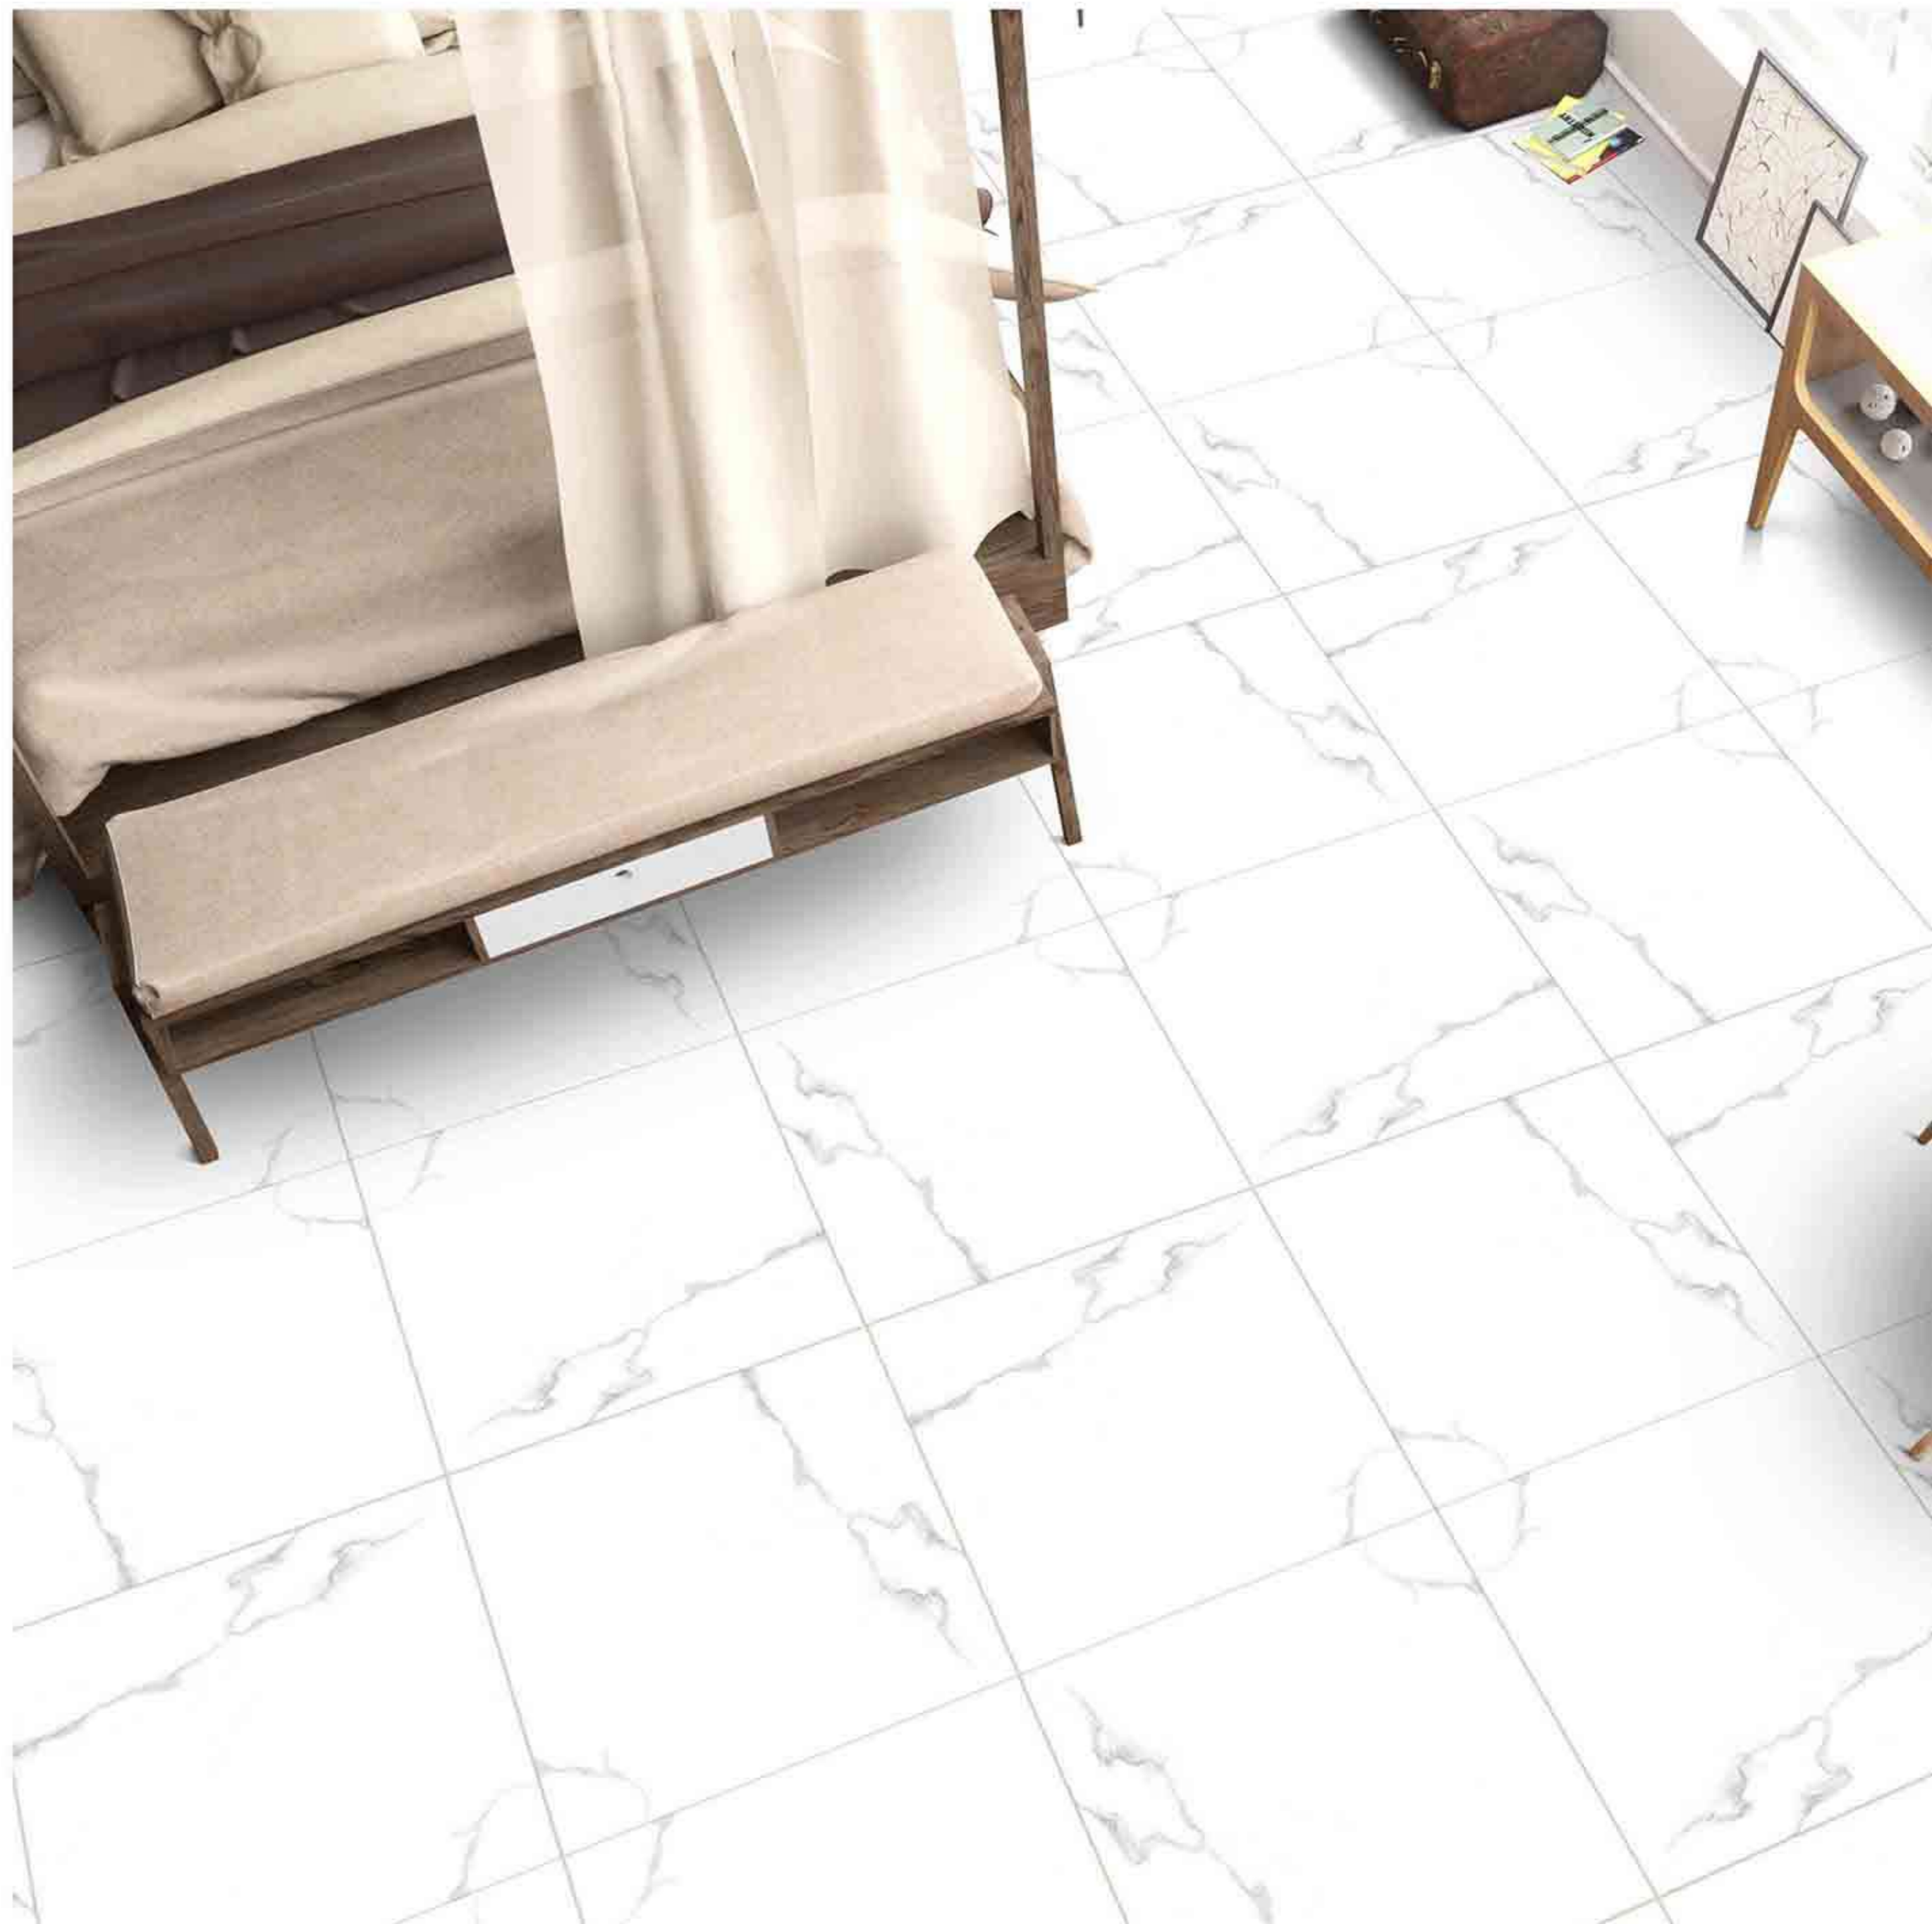

Zero
Maintenance

Easy to
Clean

CERAMIC
FLOOR
TILE

60x
60
CM

GLOSSY
COLLECTION

2106

Low Water
Absorption

Frost
Resistant