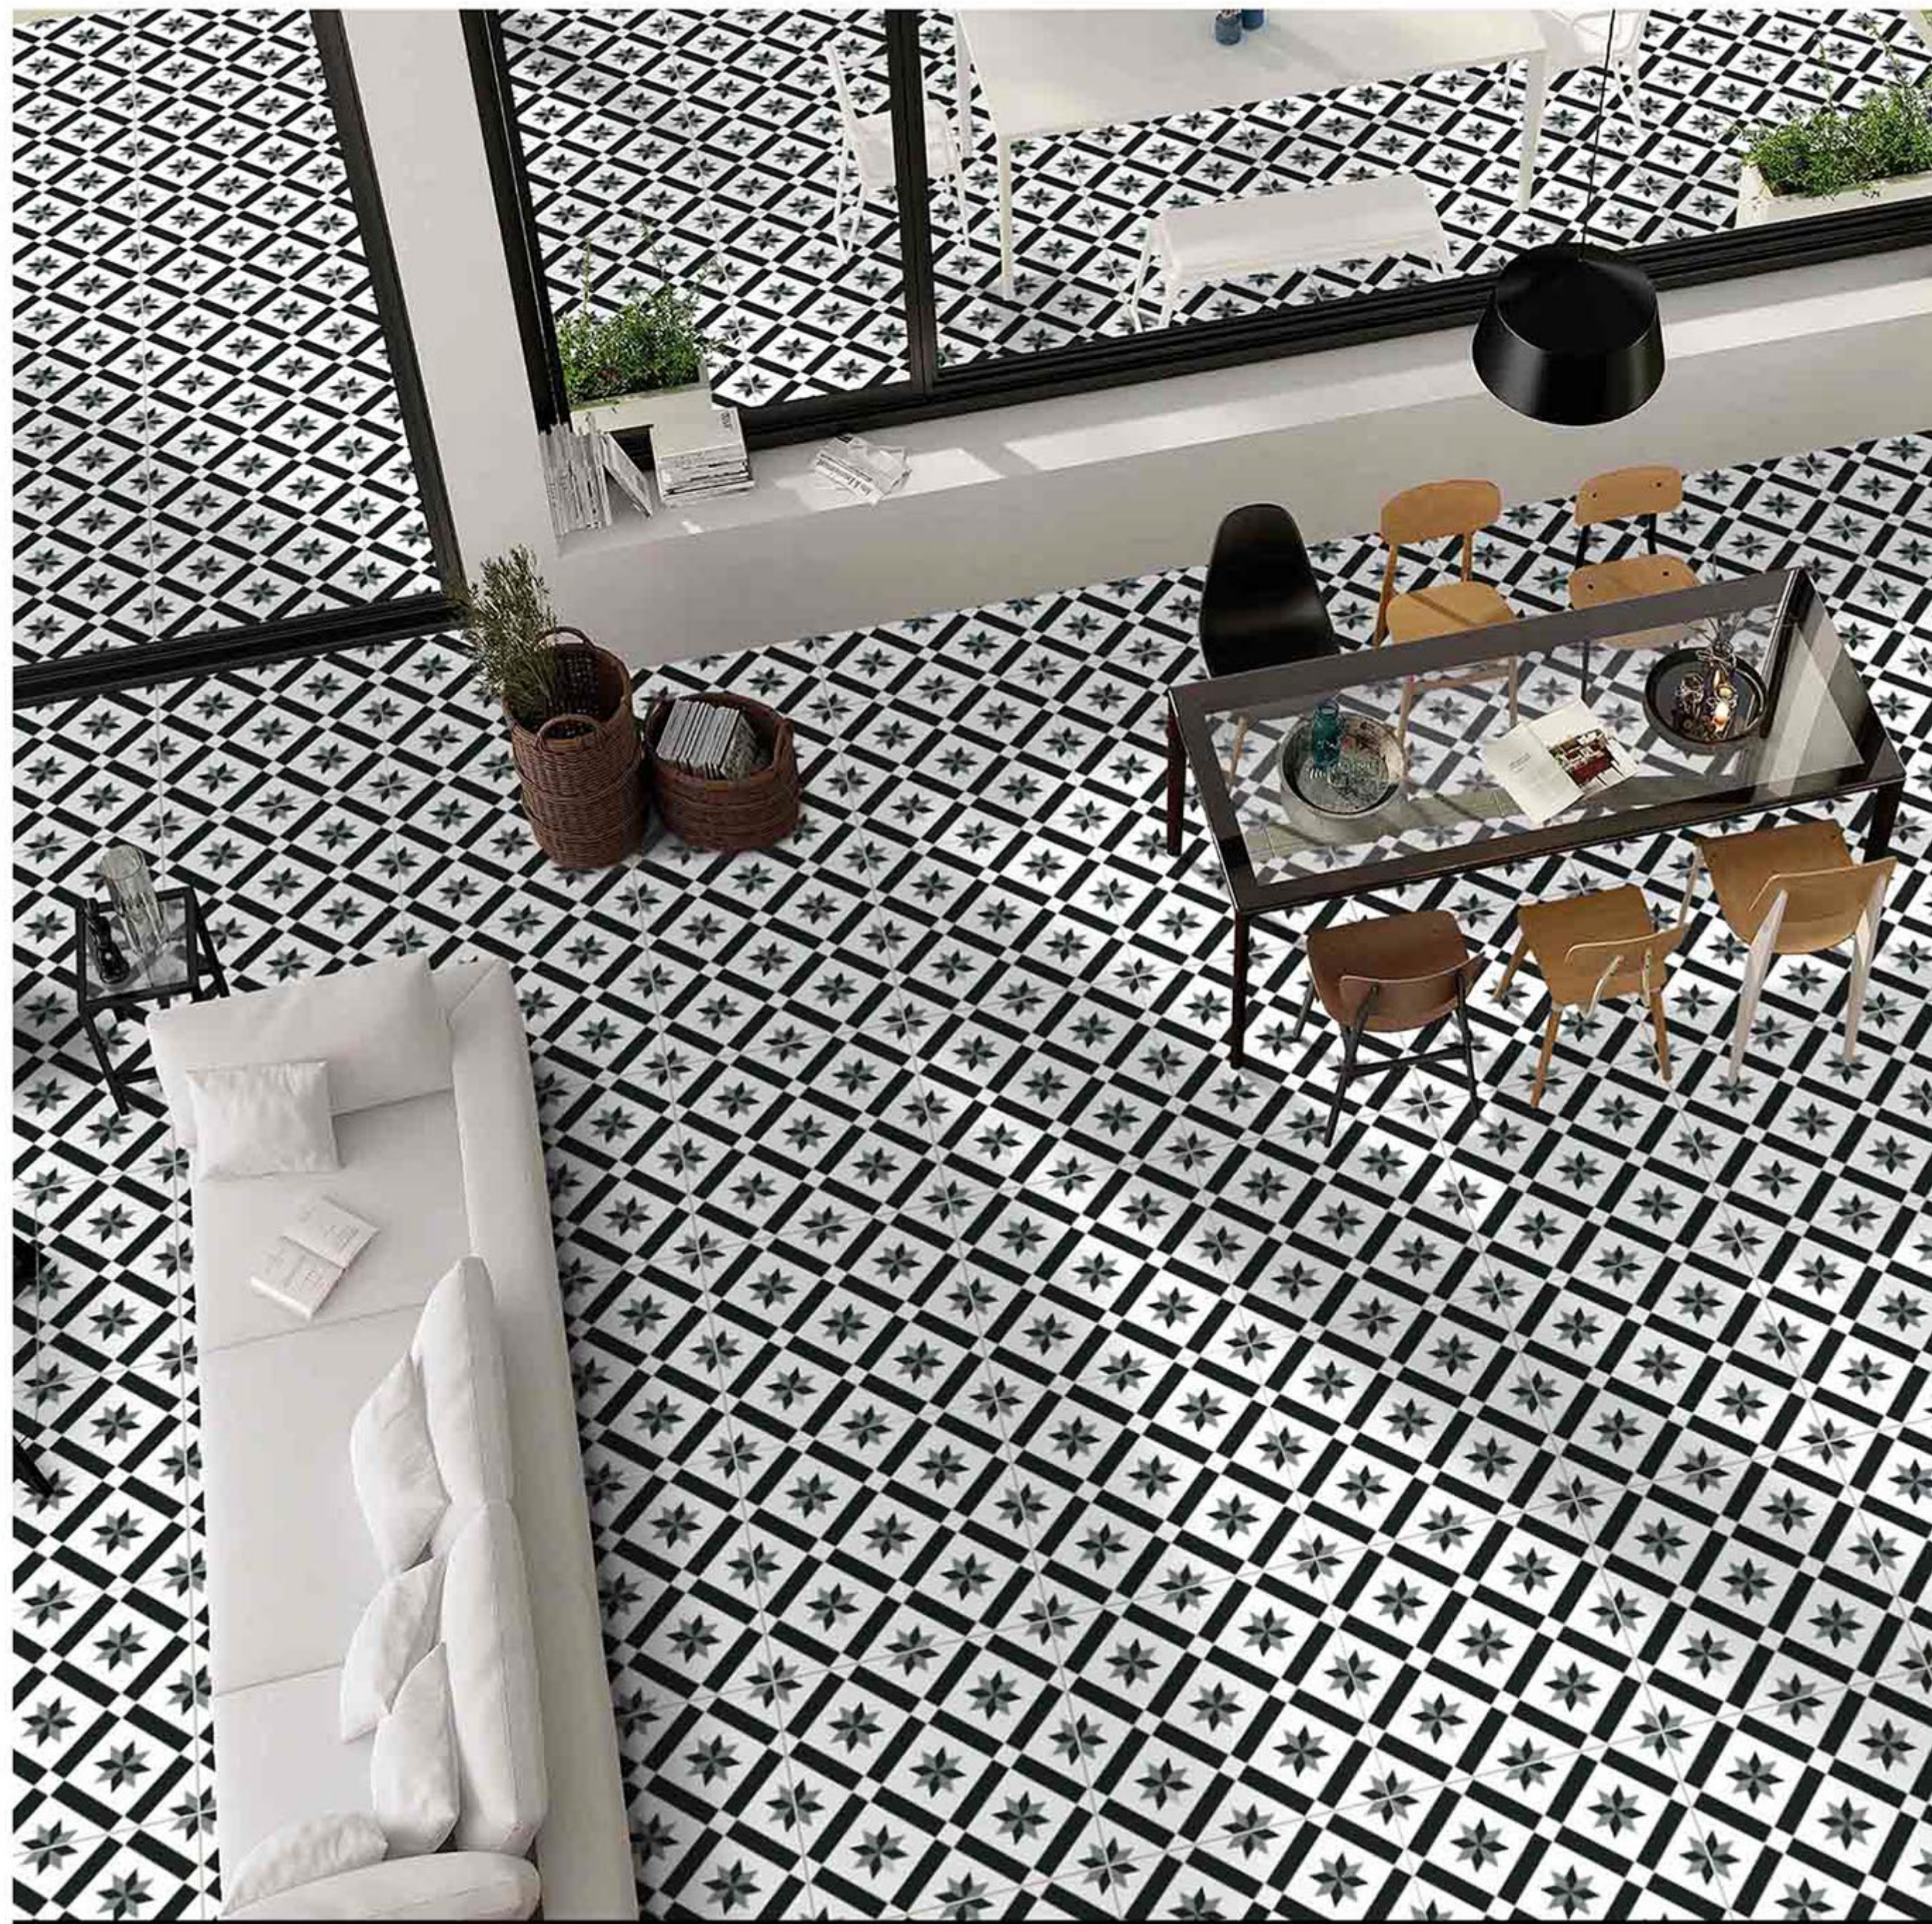

CERAMIC
FLOOR
TILE

60x
60
CM

MOROCCAN
COLLECTION

11002

Low Water
Absorption

Frost
Resistant

Chemical
Resistant

Stain
Resistance

Zero
Maintenance

Easy to
Clean