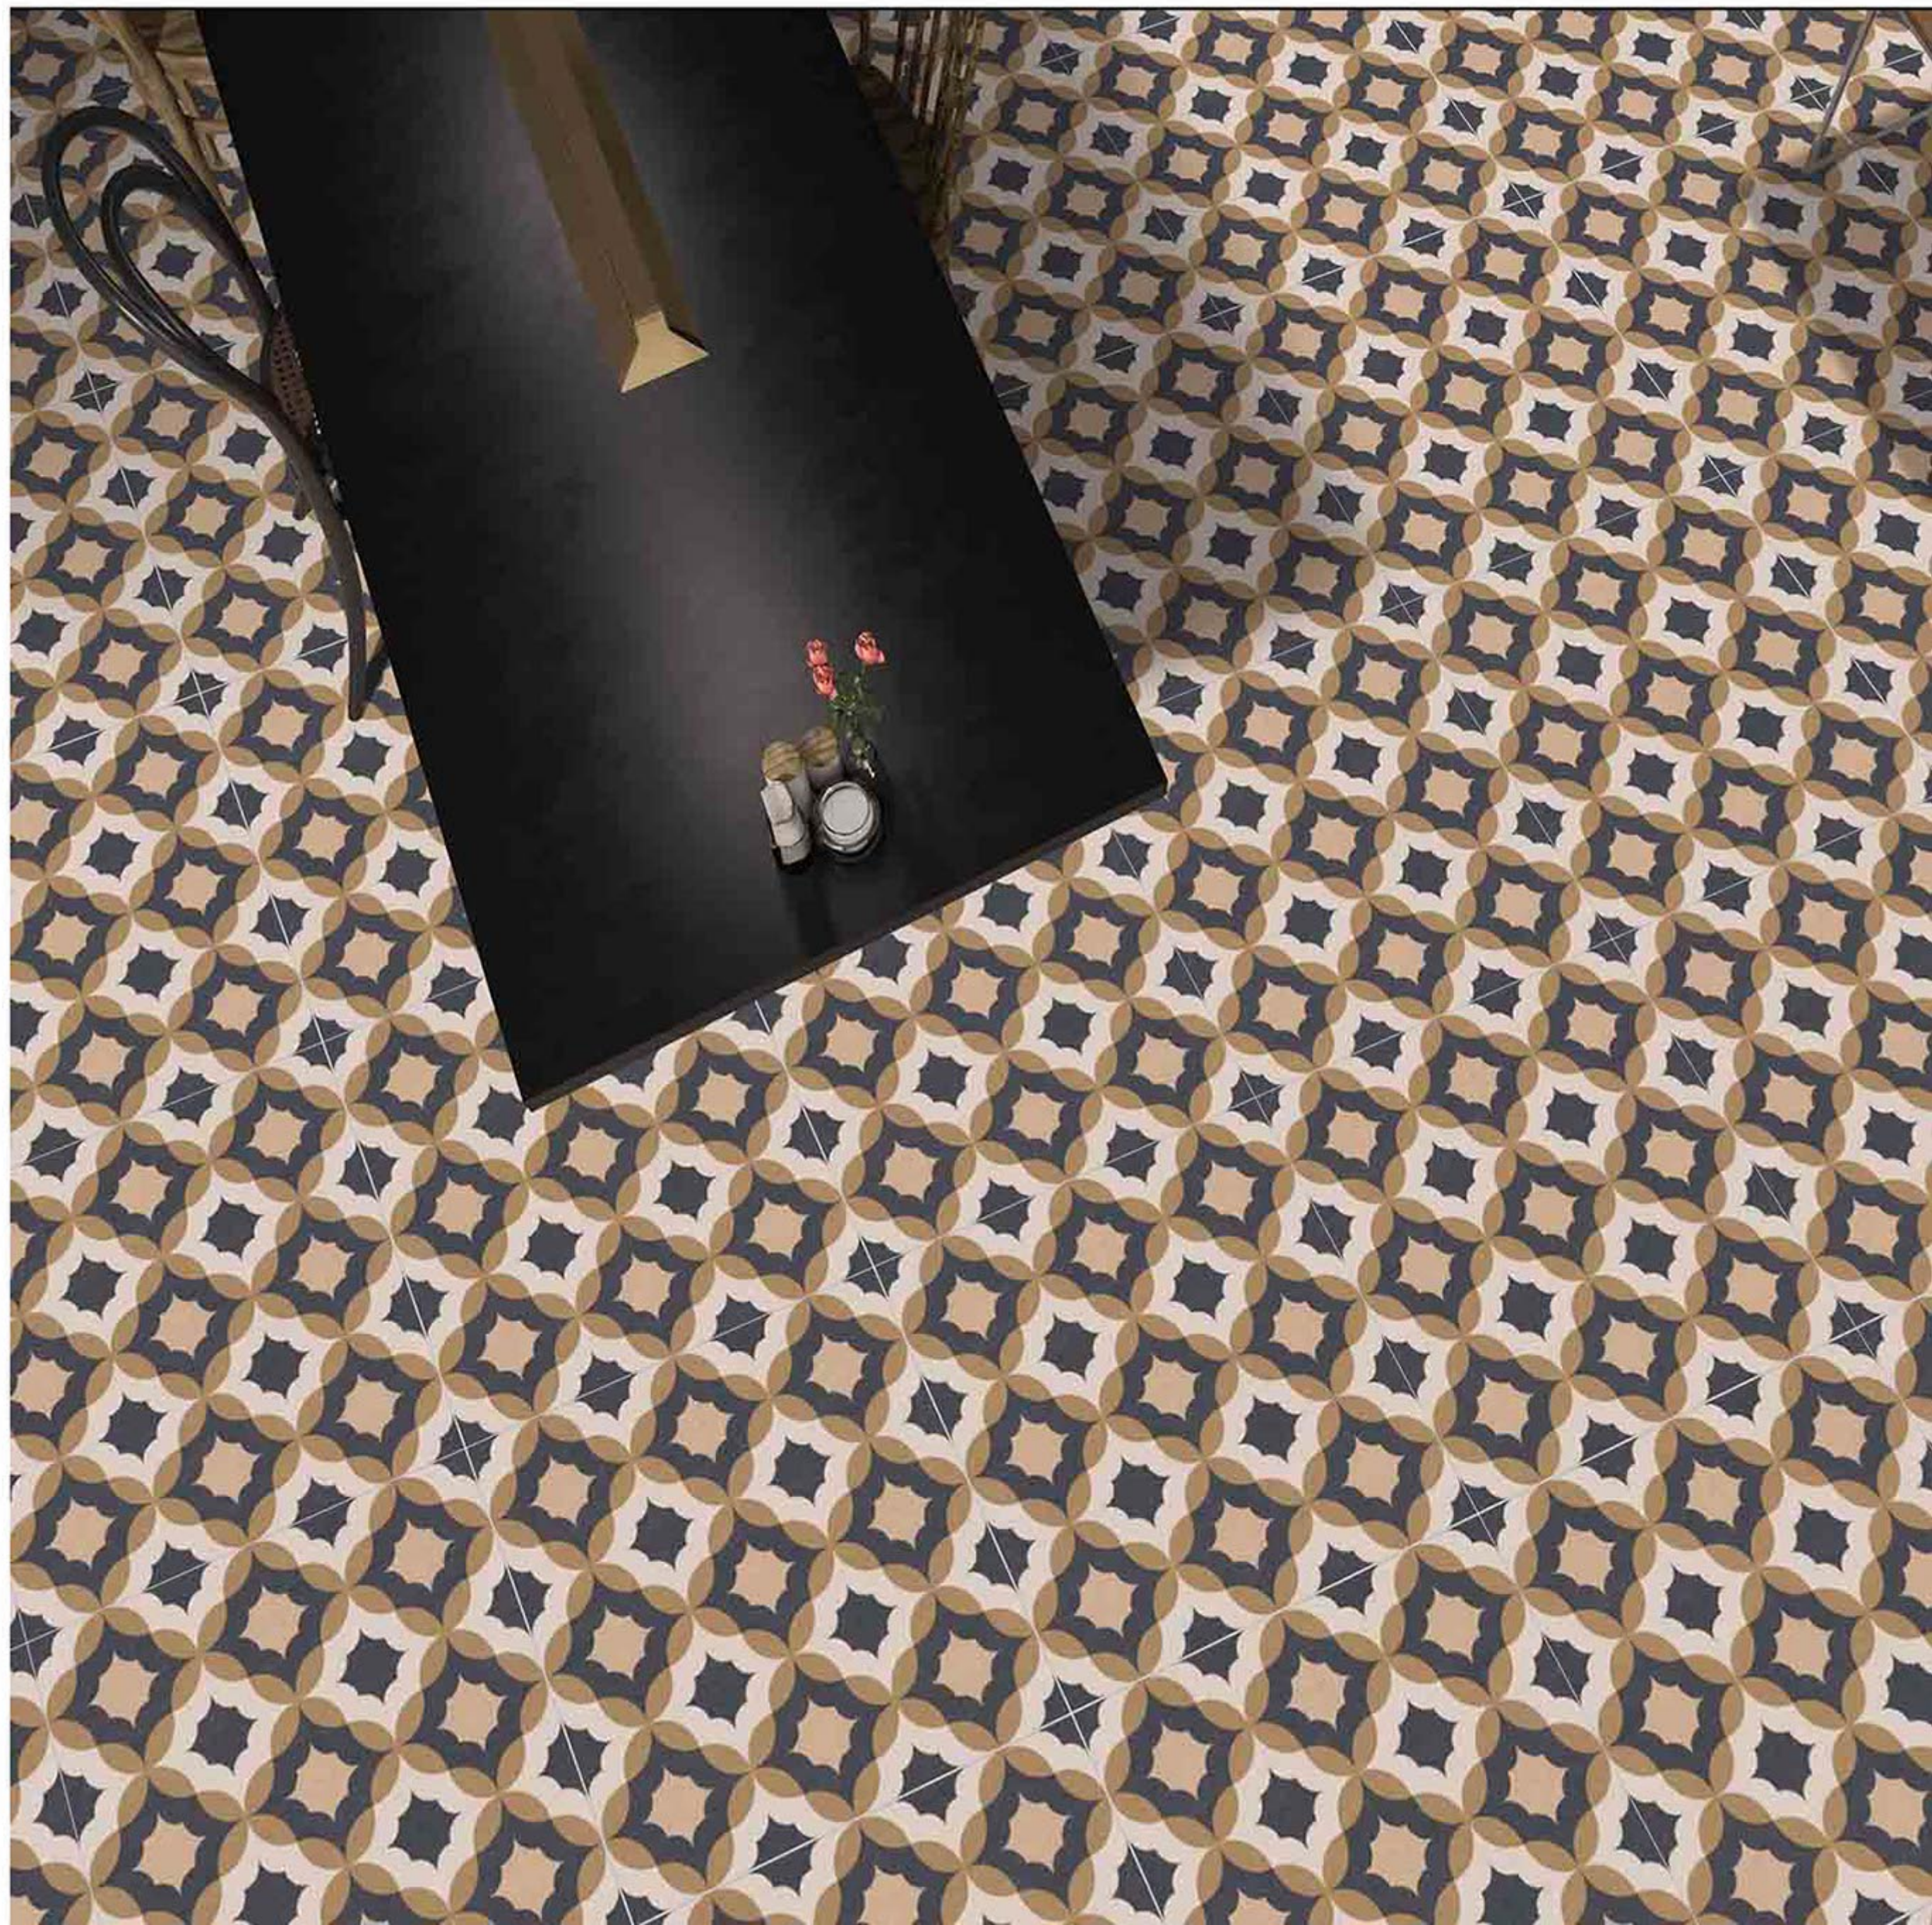

**11026**

Low Water  
Absorption

Frost  
Resistant

Chemical  
Resistant

Stain  
Resistance

Zero  
Maintenance

Easy to  
Clean

CERAMIC  
FLOOR  
TILE