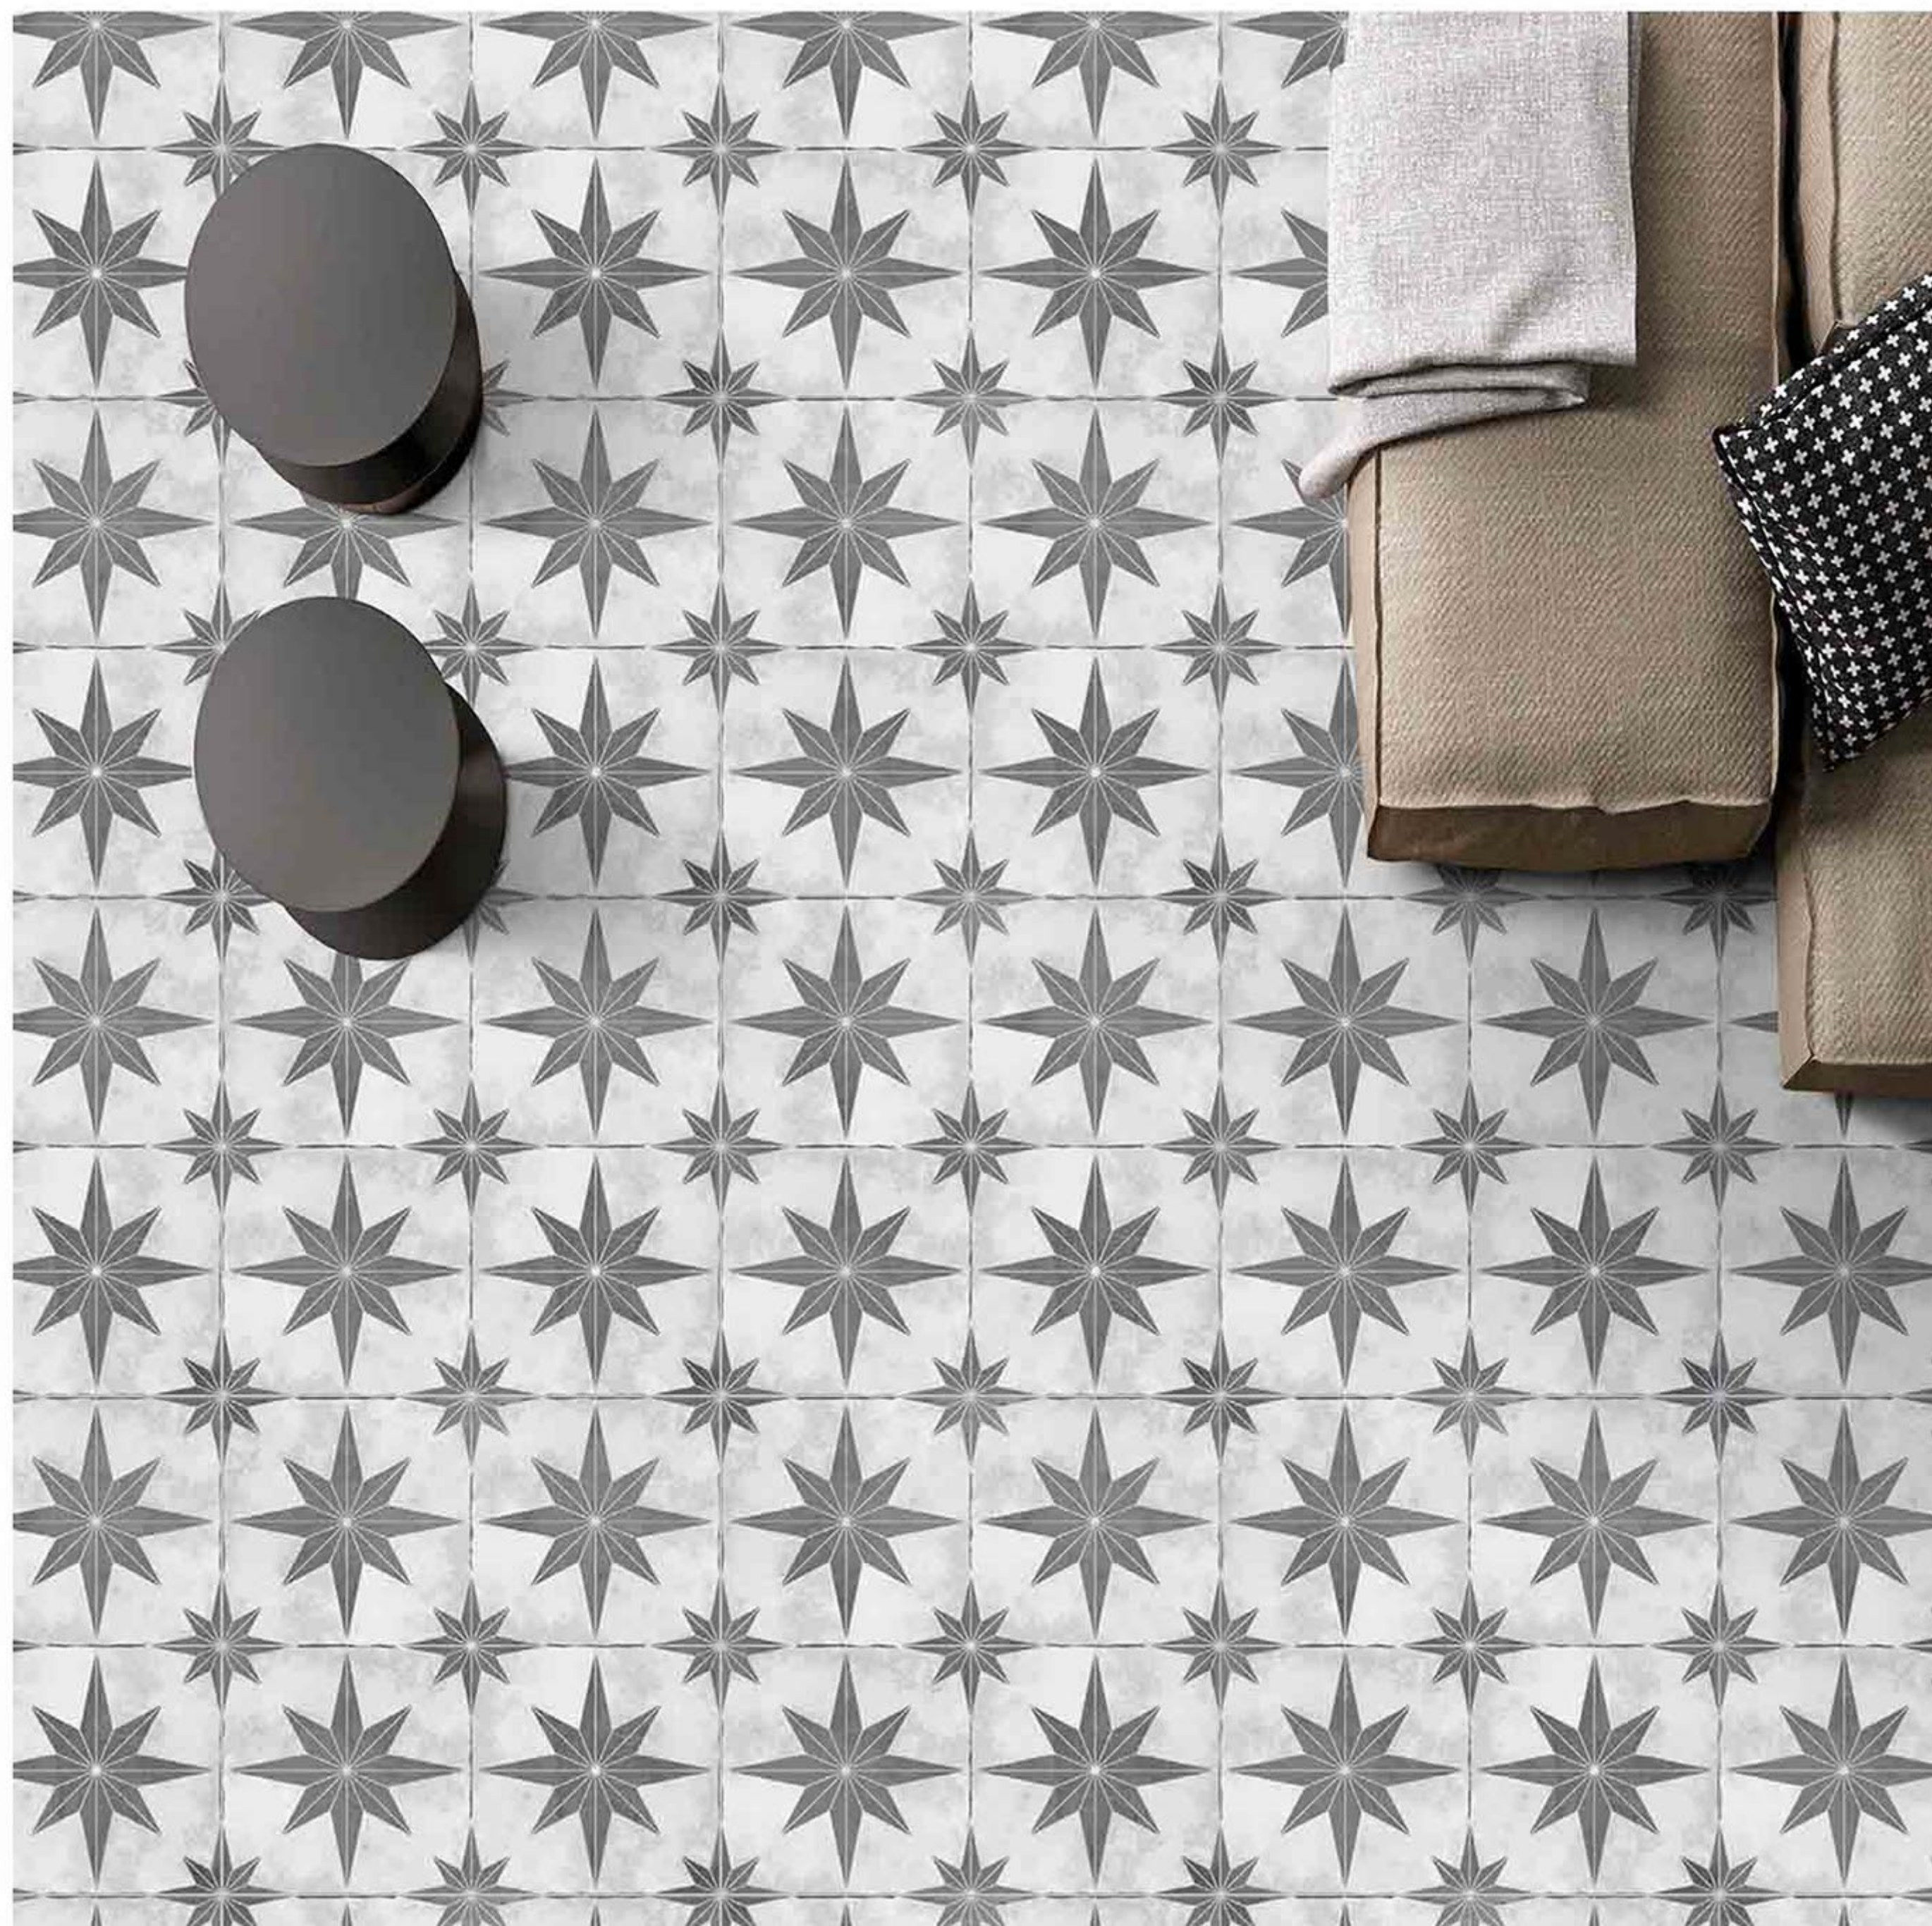

CERAMIC
FLOOR
TILE

60x
60
CM

MOROCCAN
COLLECTION

11031

Low Water
Absorption

Frost
Resistant

Chemical
Resistant

Stain
Resistance

Zero
Maintenance

Easy to
Clean