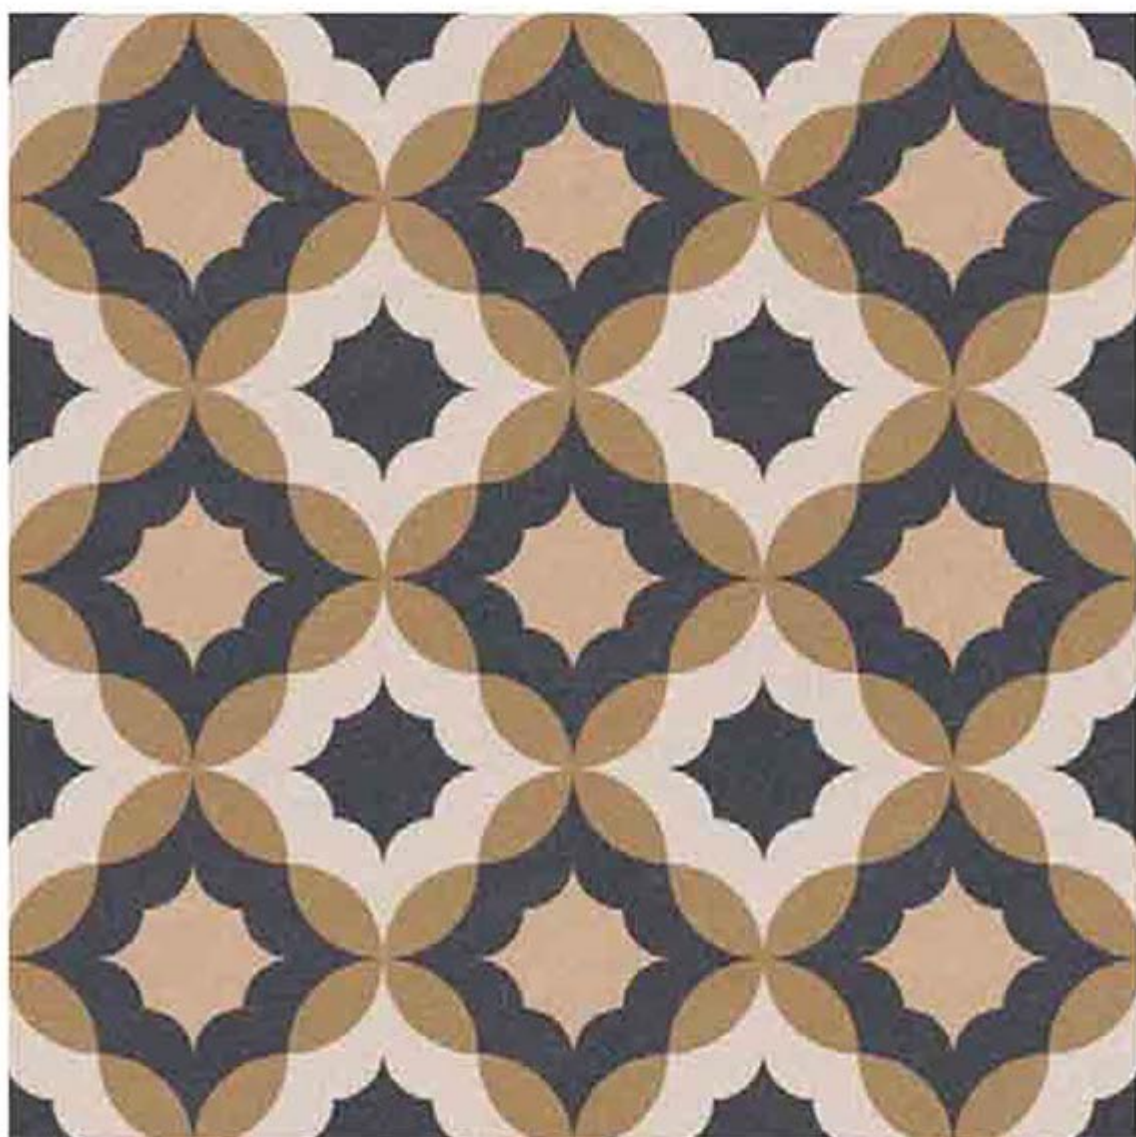

Frost  
Resistant

Chemical  
Resistant

Stain  
Resistance

Zero  
Maintenance

Easy to  
Clean

CERAMIC  
FLOOR  
TILE

60x  
60  
CM

MOROCCAN  
COLLECTION