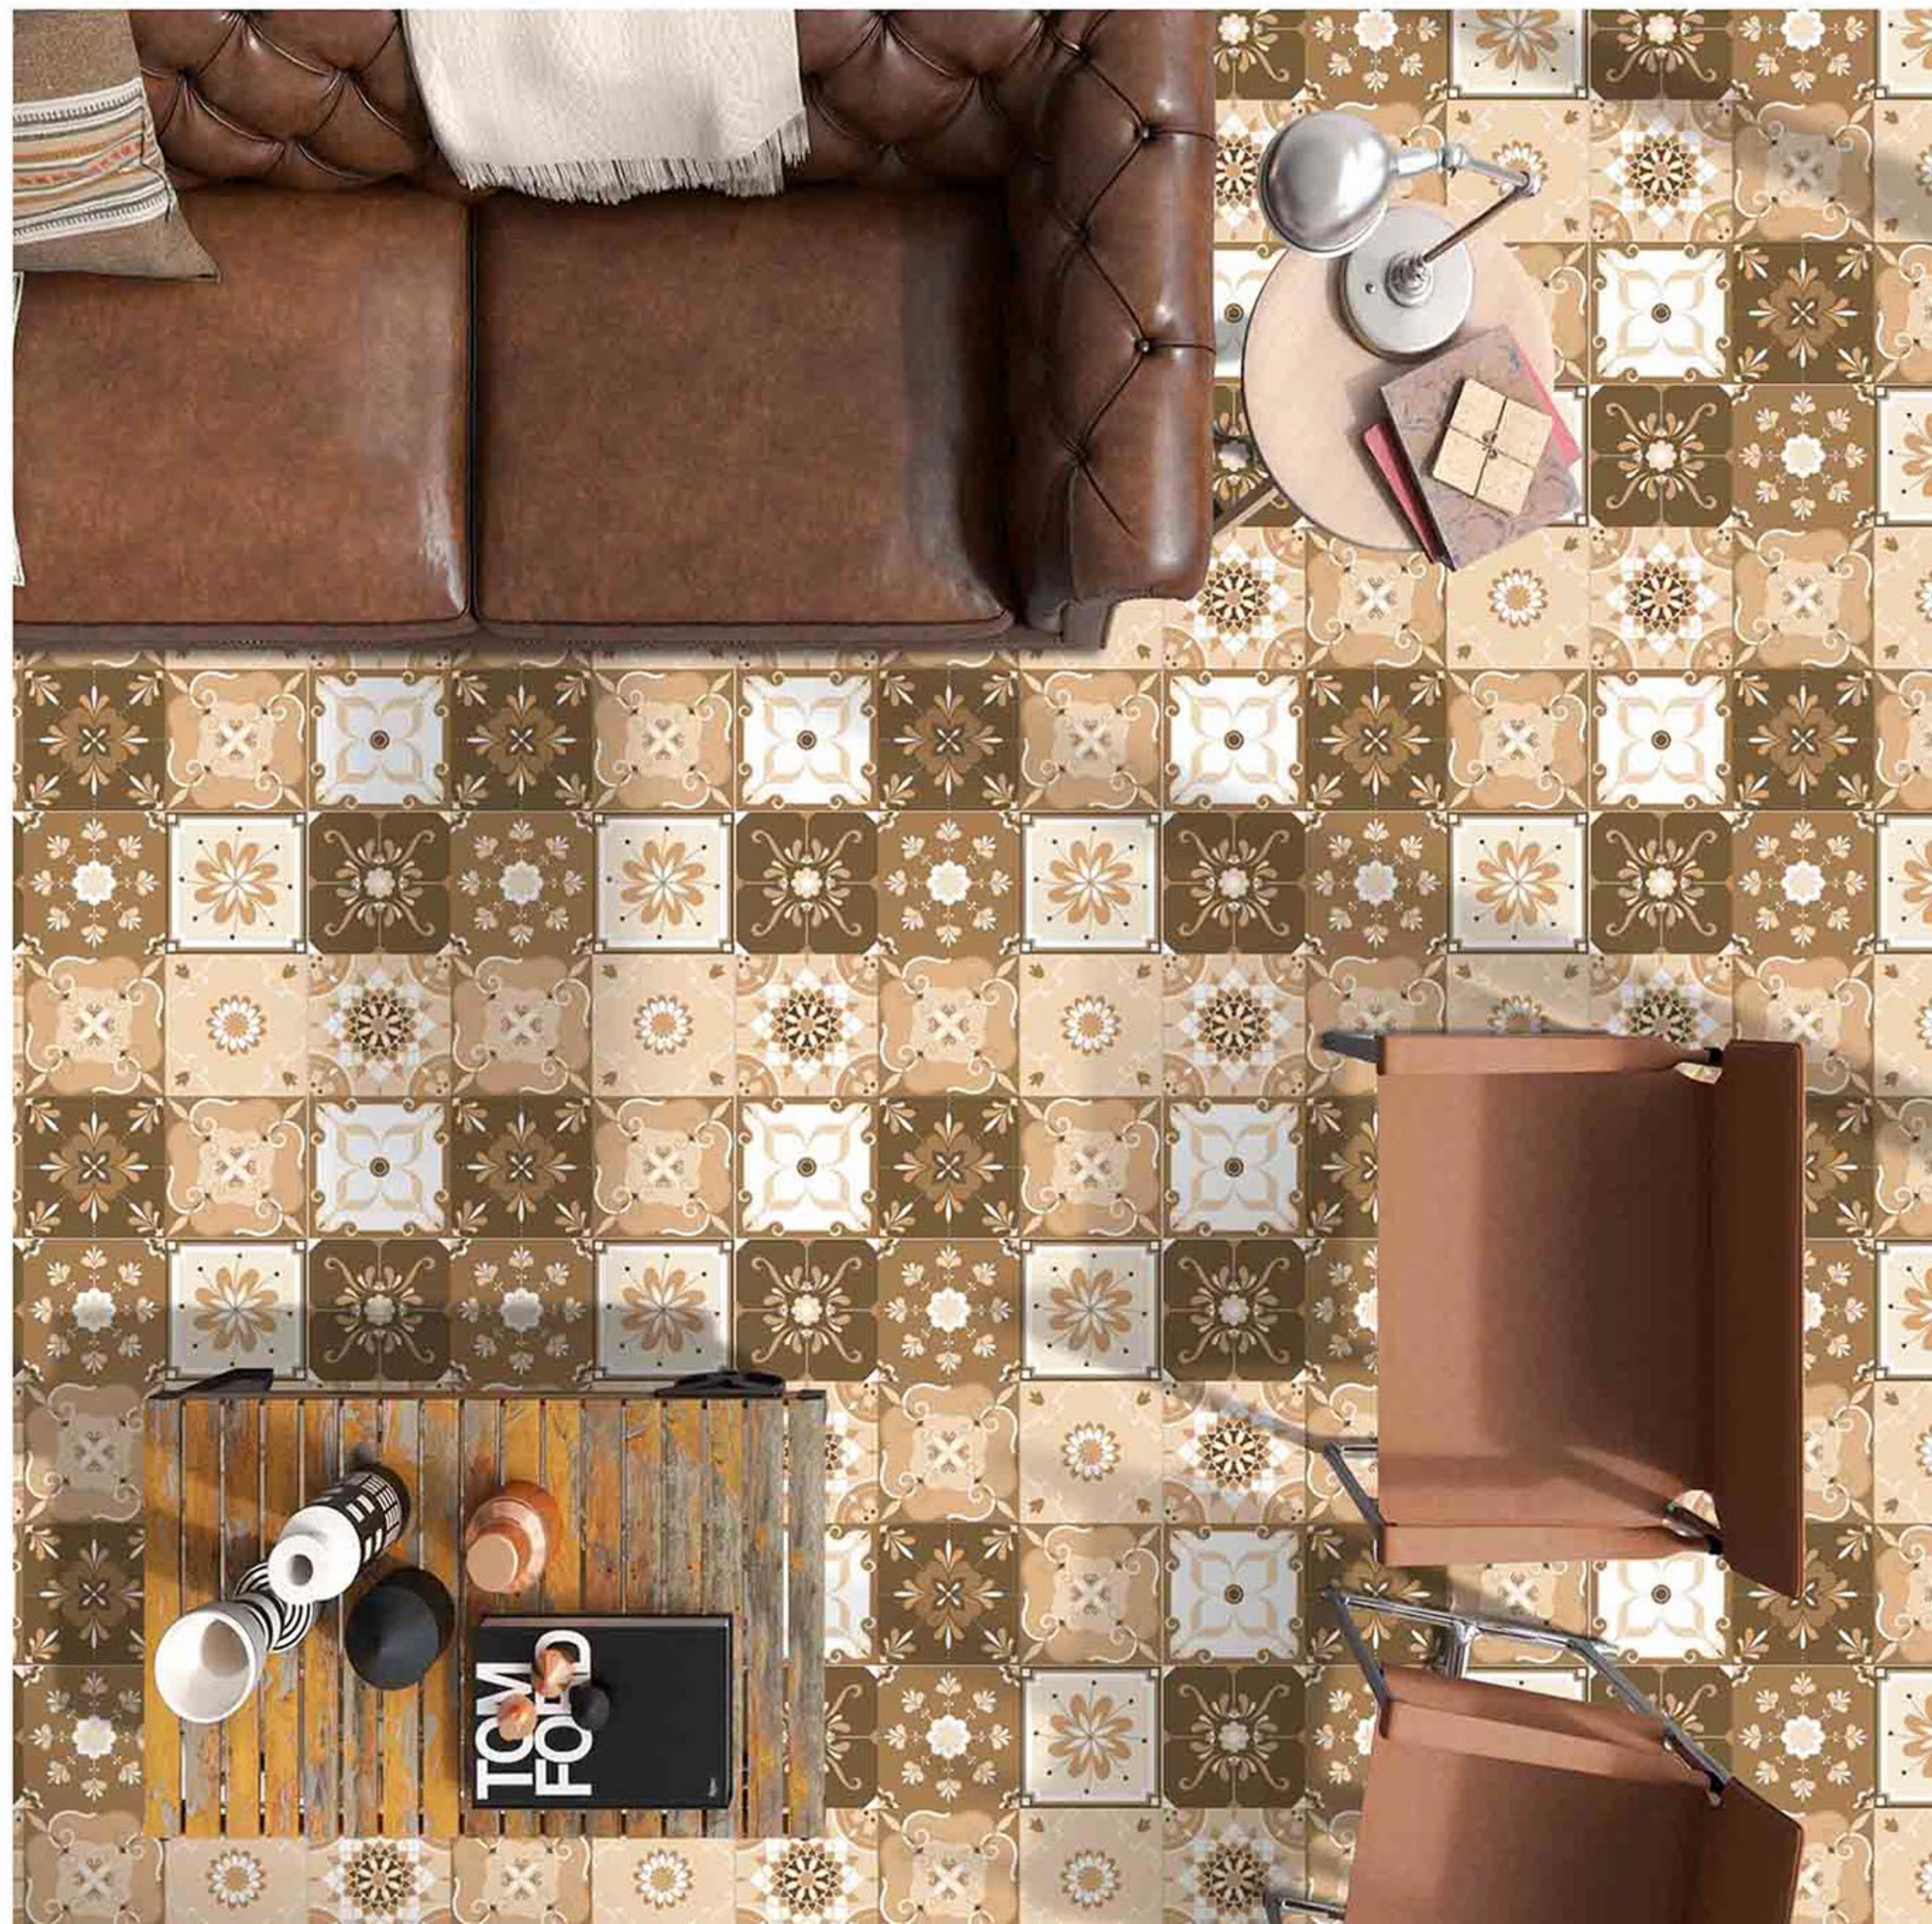

CERAMIC
FLOOR
TILE

60x
60
CM

MOROCCAN
COLLECTION

11003

Low Water
Absorption

Frost
Resistant

Chemical
Resistant

Stain
Resistance

Zero
Maintenance

Easy to
Clean