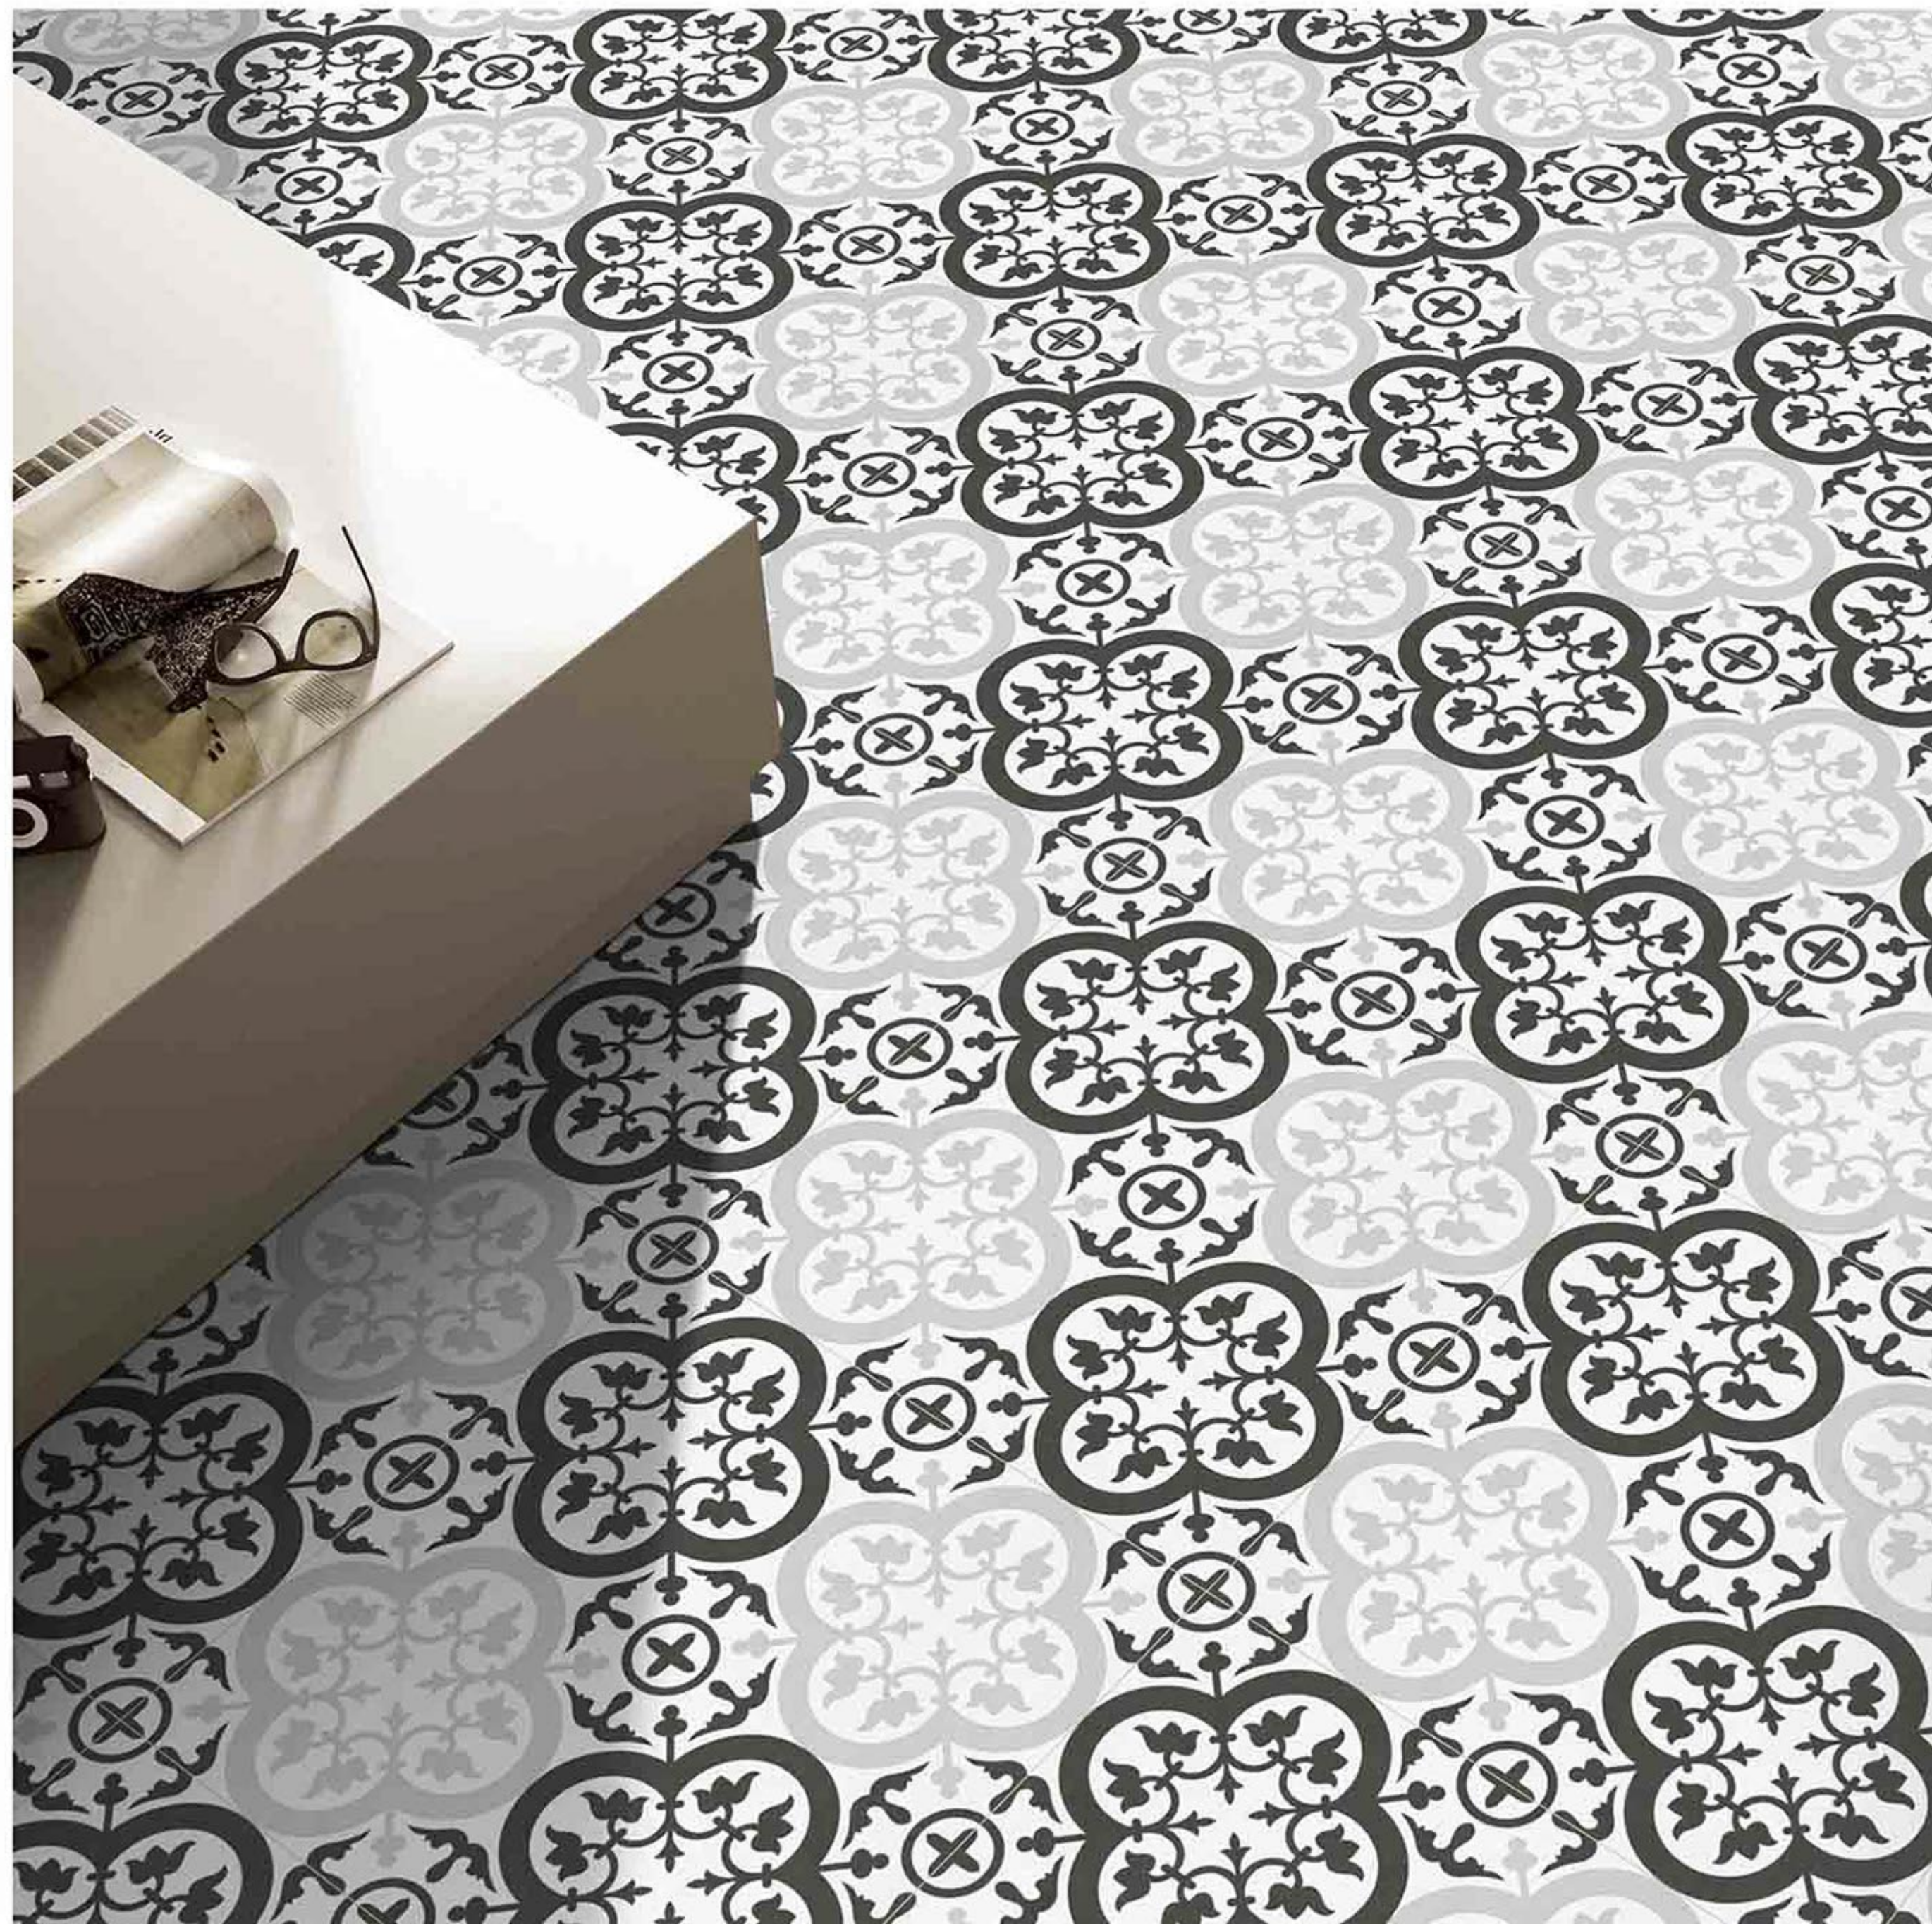

Frost  
Resistant

Chemical  
Resistant

Stain  
Resistance

Zero  
Maintenance

Easy to  
Clean

CERAMIC  
FLOOR  
TILE

60x  
60  
CM

MOROCCAN  
COLLECTION