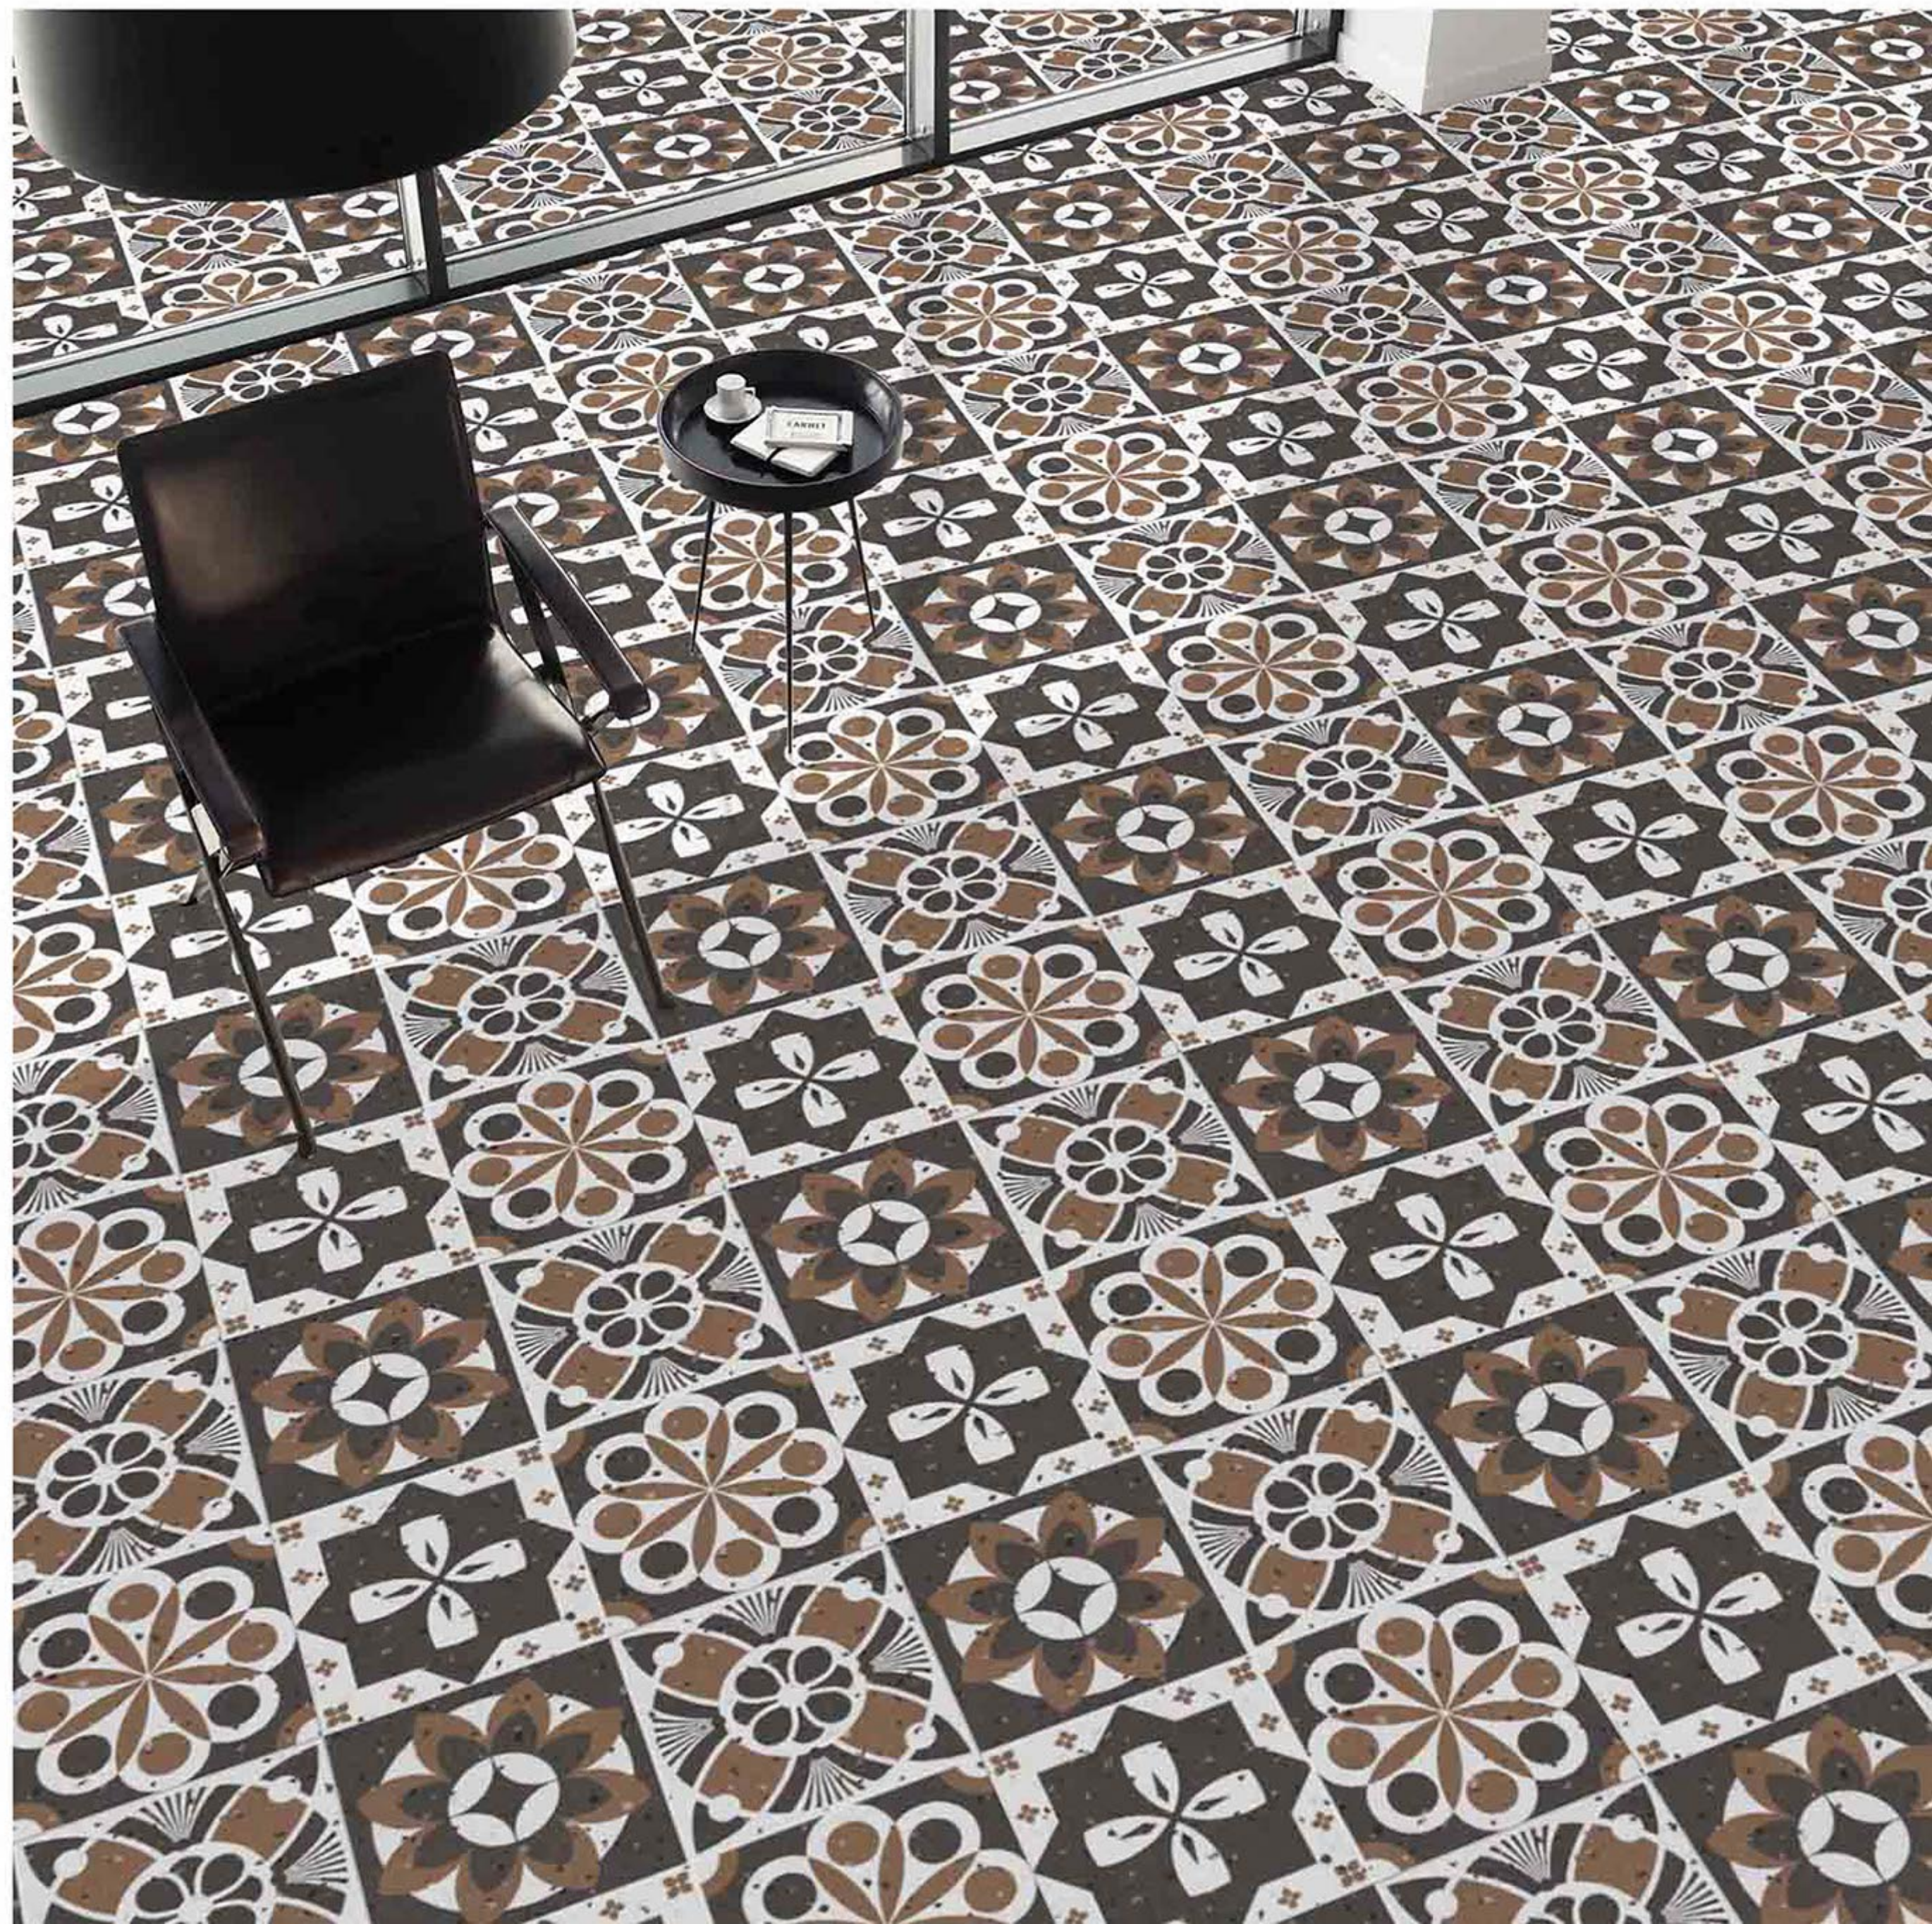

Frost  
Resistant

Chemical  
Resistant

Stain  
Resistance

Zero  
Maintenance

Easy to  
Clean

CERAMIC  
FLOOR  
TILE

60x  
60  
CM

MOROCCAN  
COLLECTION