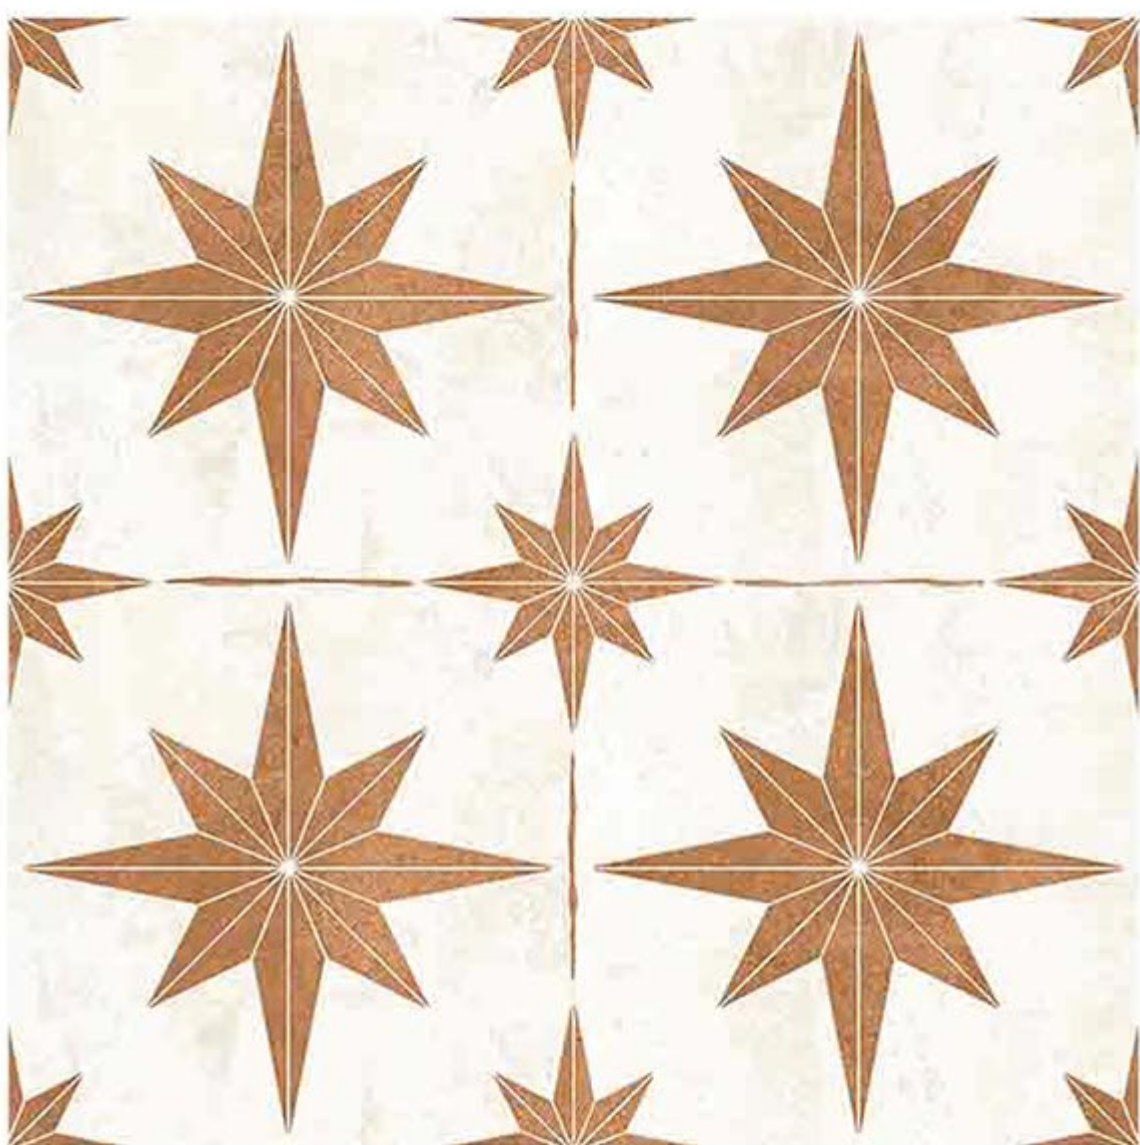

Frost  
Resistant

Chemical  
Resistant

Stain  
Resistance

Zero  
Maintenance

Easy to  
Clean

CERAMIC  
FLOOR  
TILE

60x  
60  
CM

MOROCCAN  
COLLECTION