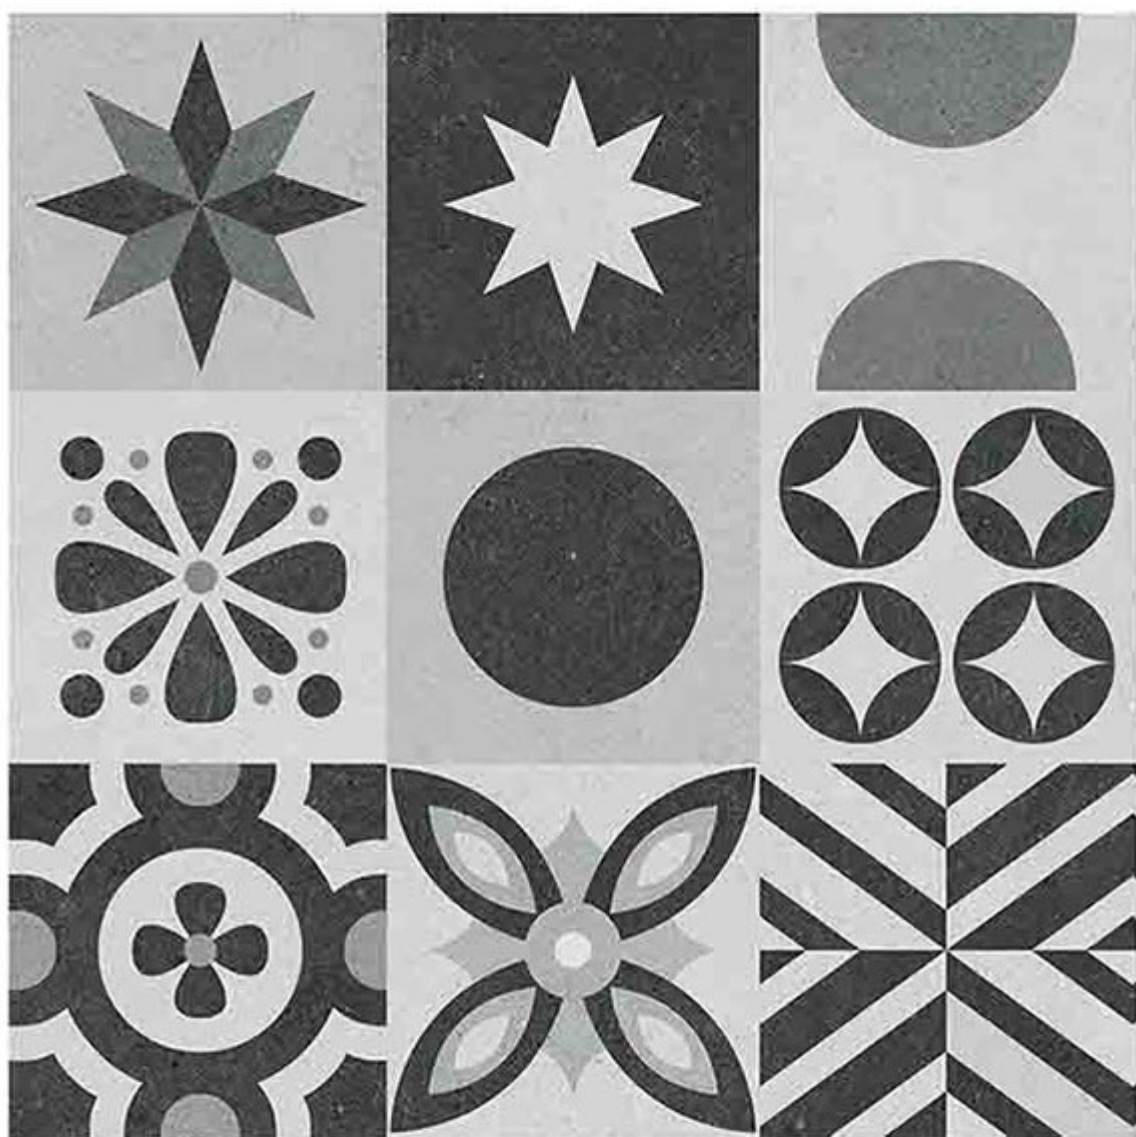

**11001**

Low Water  
Absorption

Frost  
Resistant

Chemical  
Resistant

Stain  
Resistance

Zero  
Maintenance

Easy to  
Clean

CERAMIC  
FLOOR  
TILE