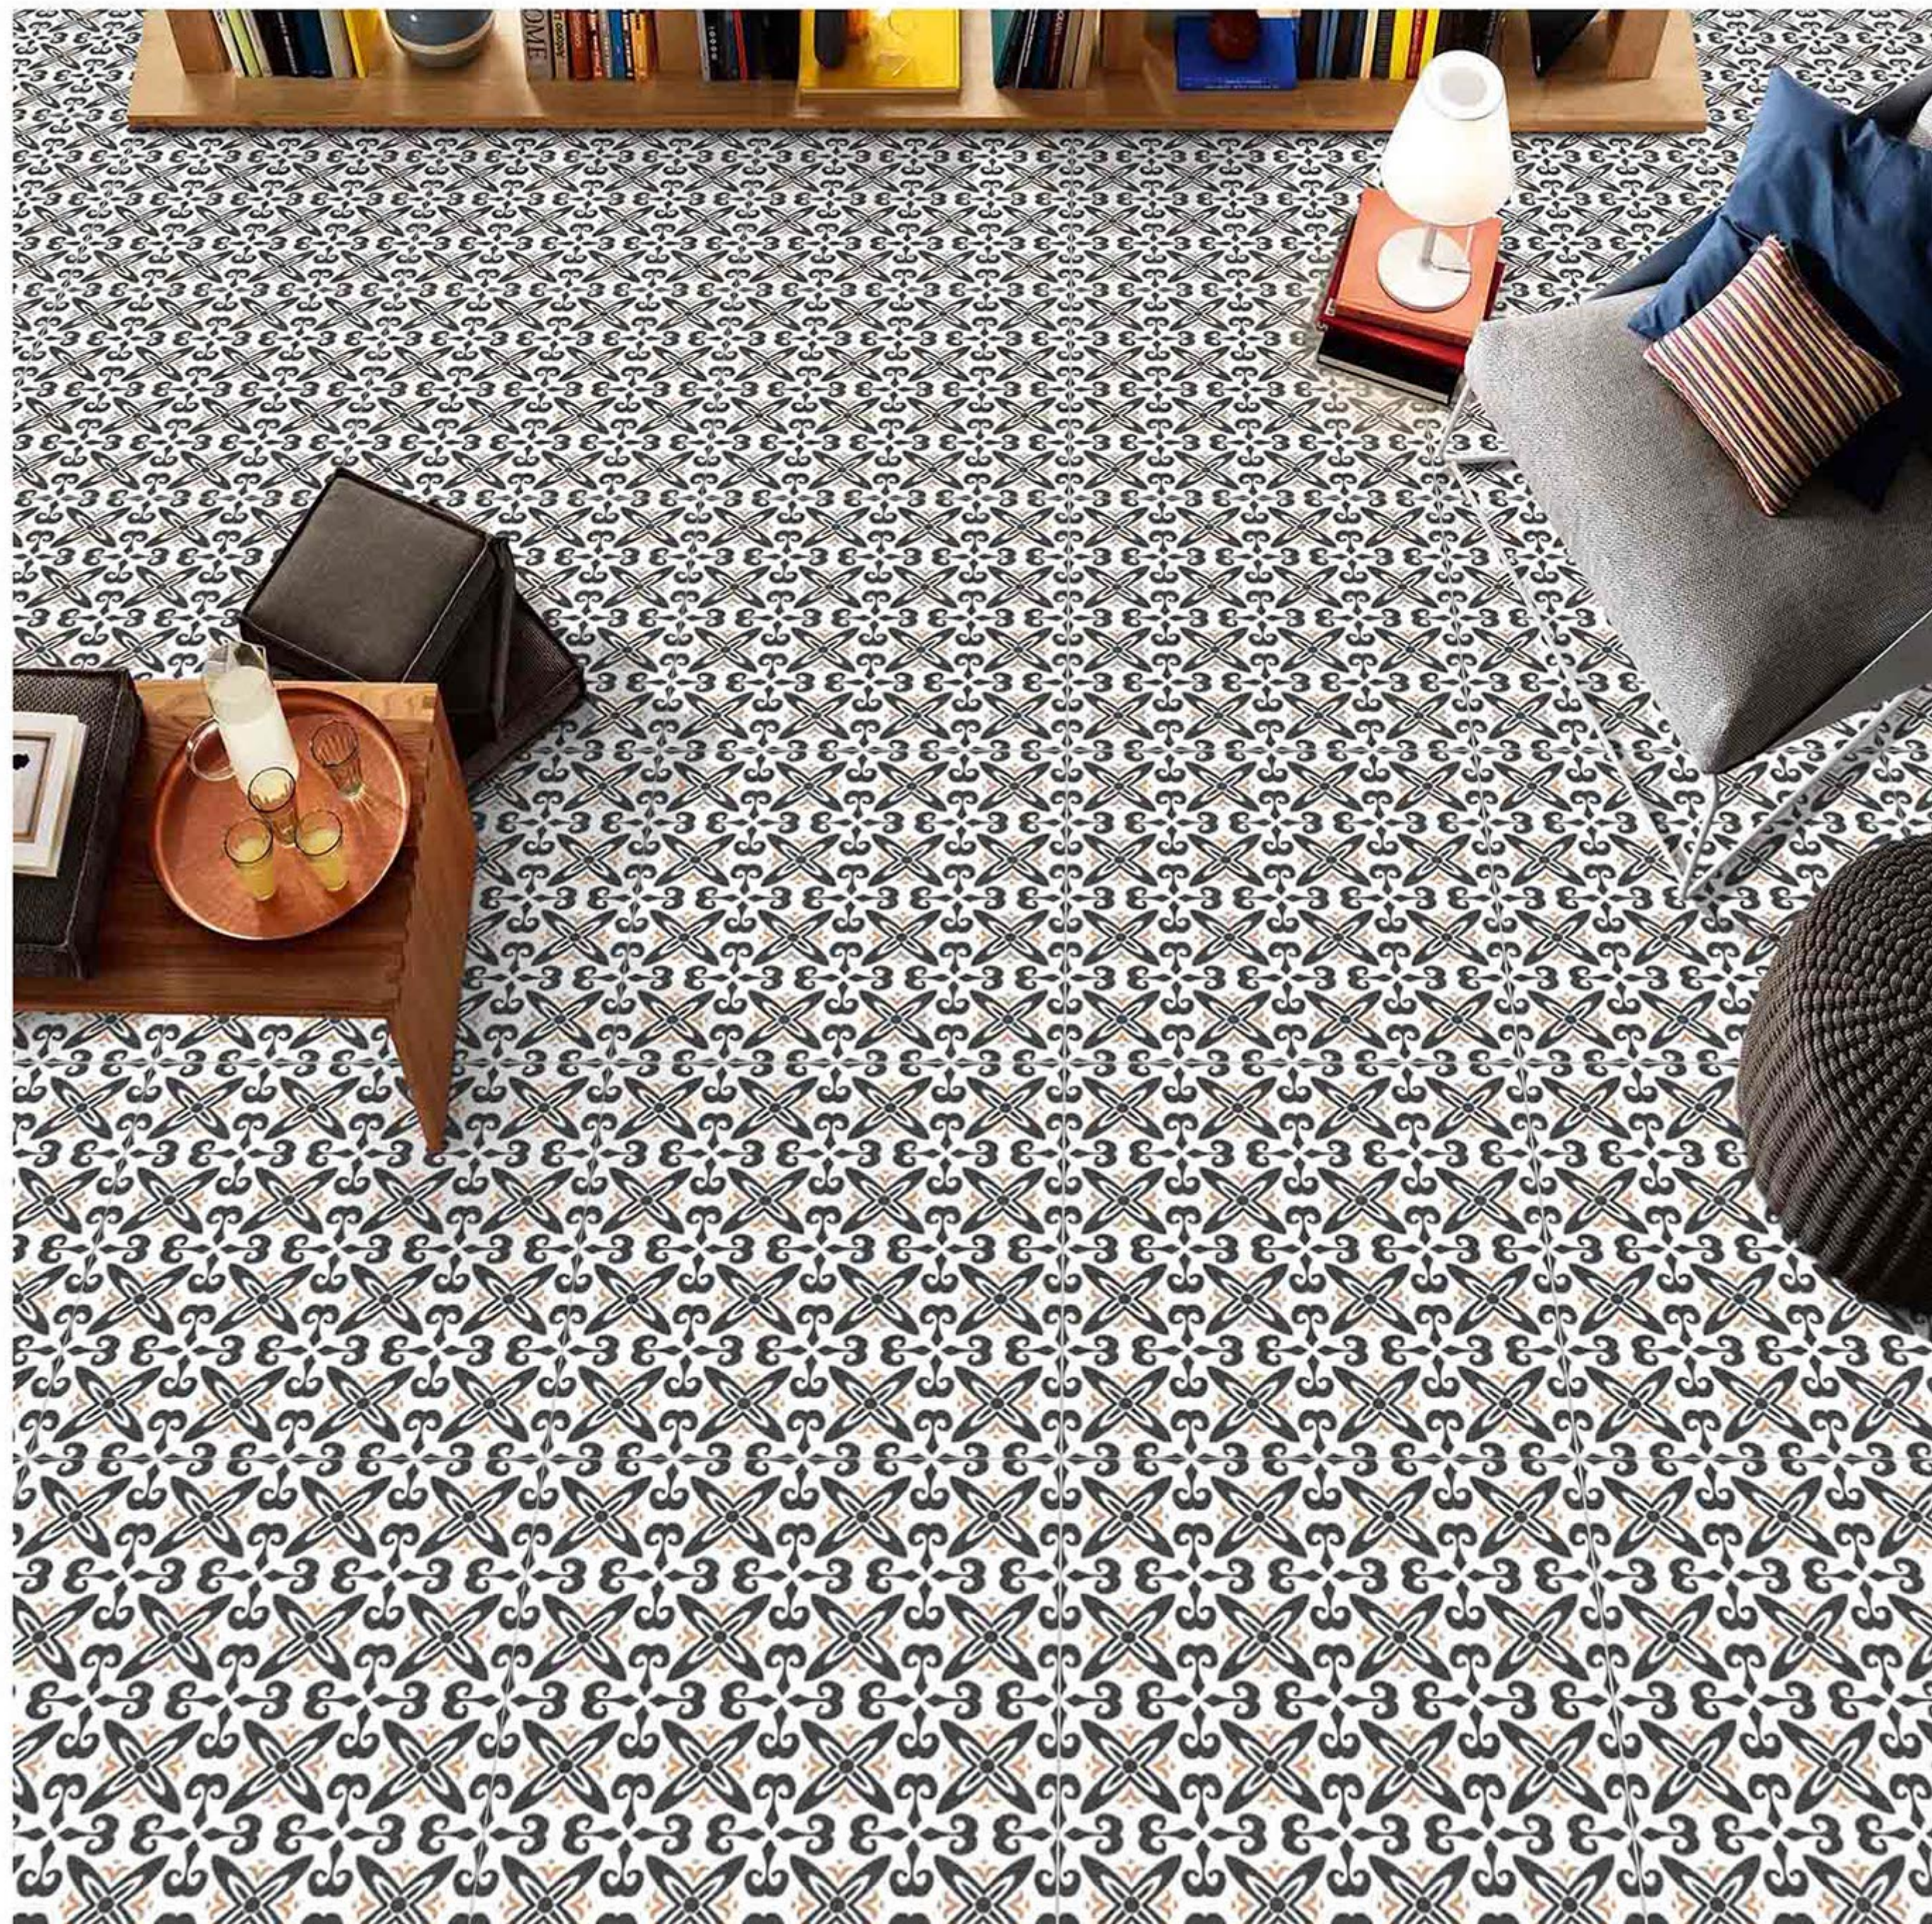

CERAMIC
FLOOR
TILE

60x
60
CM

MOROCCAN
COLLECTION

11006

Low Water
Absorption

Frost
Resistant

Chemical
Resistant

Stain
Resistance

Zero
Maintenance

Easy to
Clean