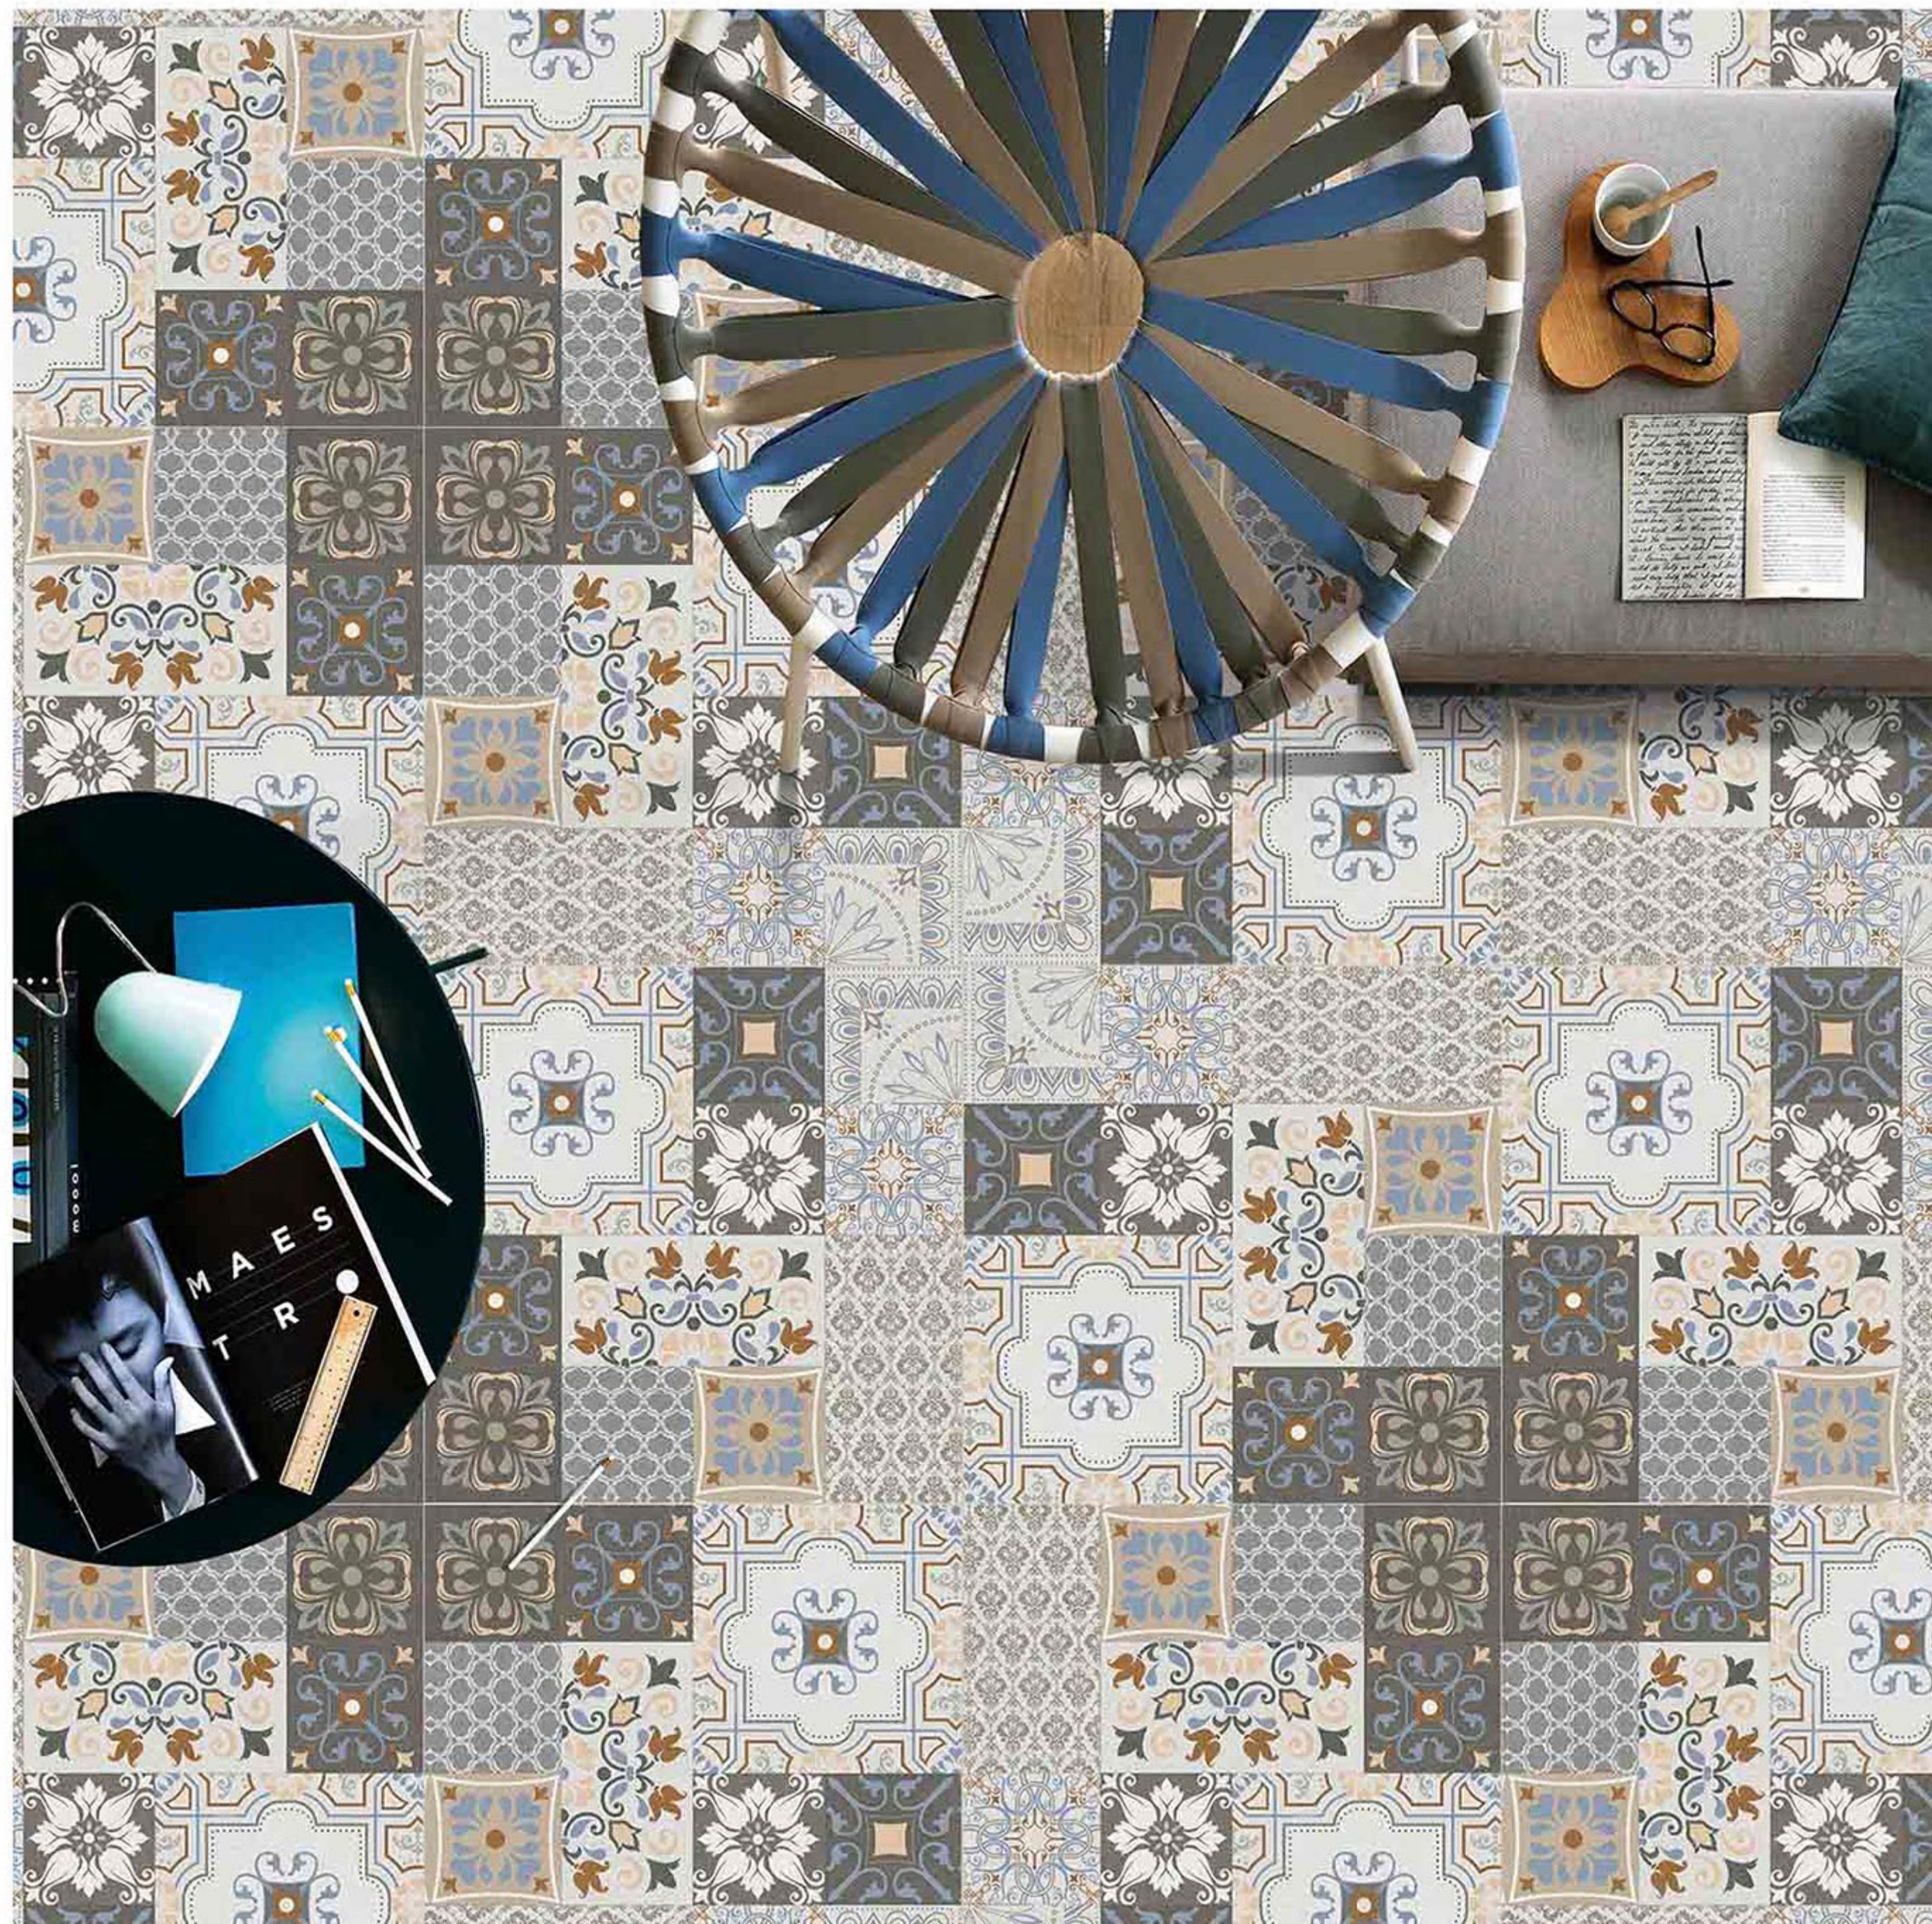

CERAMIC
FLOOR
TILE

60x
60
CM

MOROCCAN
COLLECTION

11015

Low Water
Absorption

Frost
Resistant

Chemical
Resistant

Stain
Resistance

Zero
Maintenance

Easy to
Clean