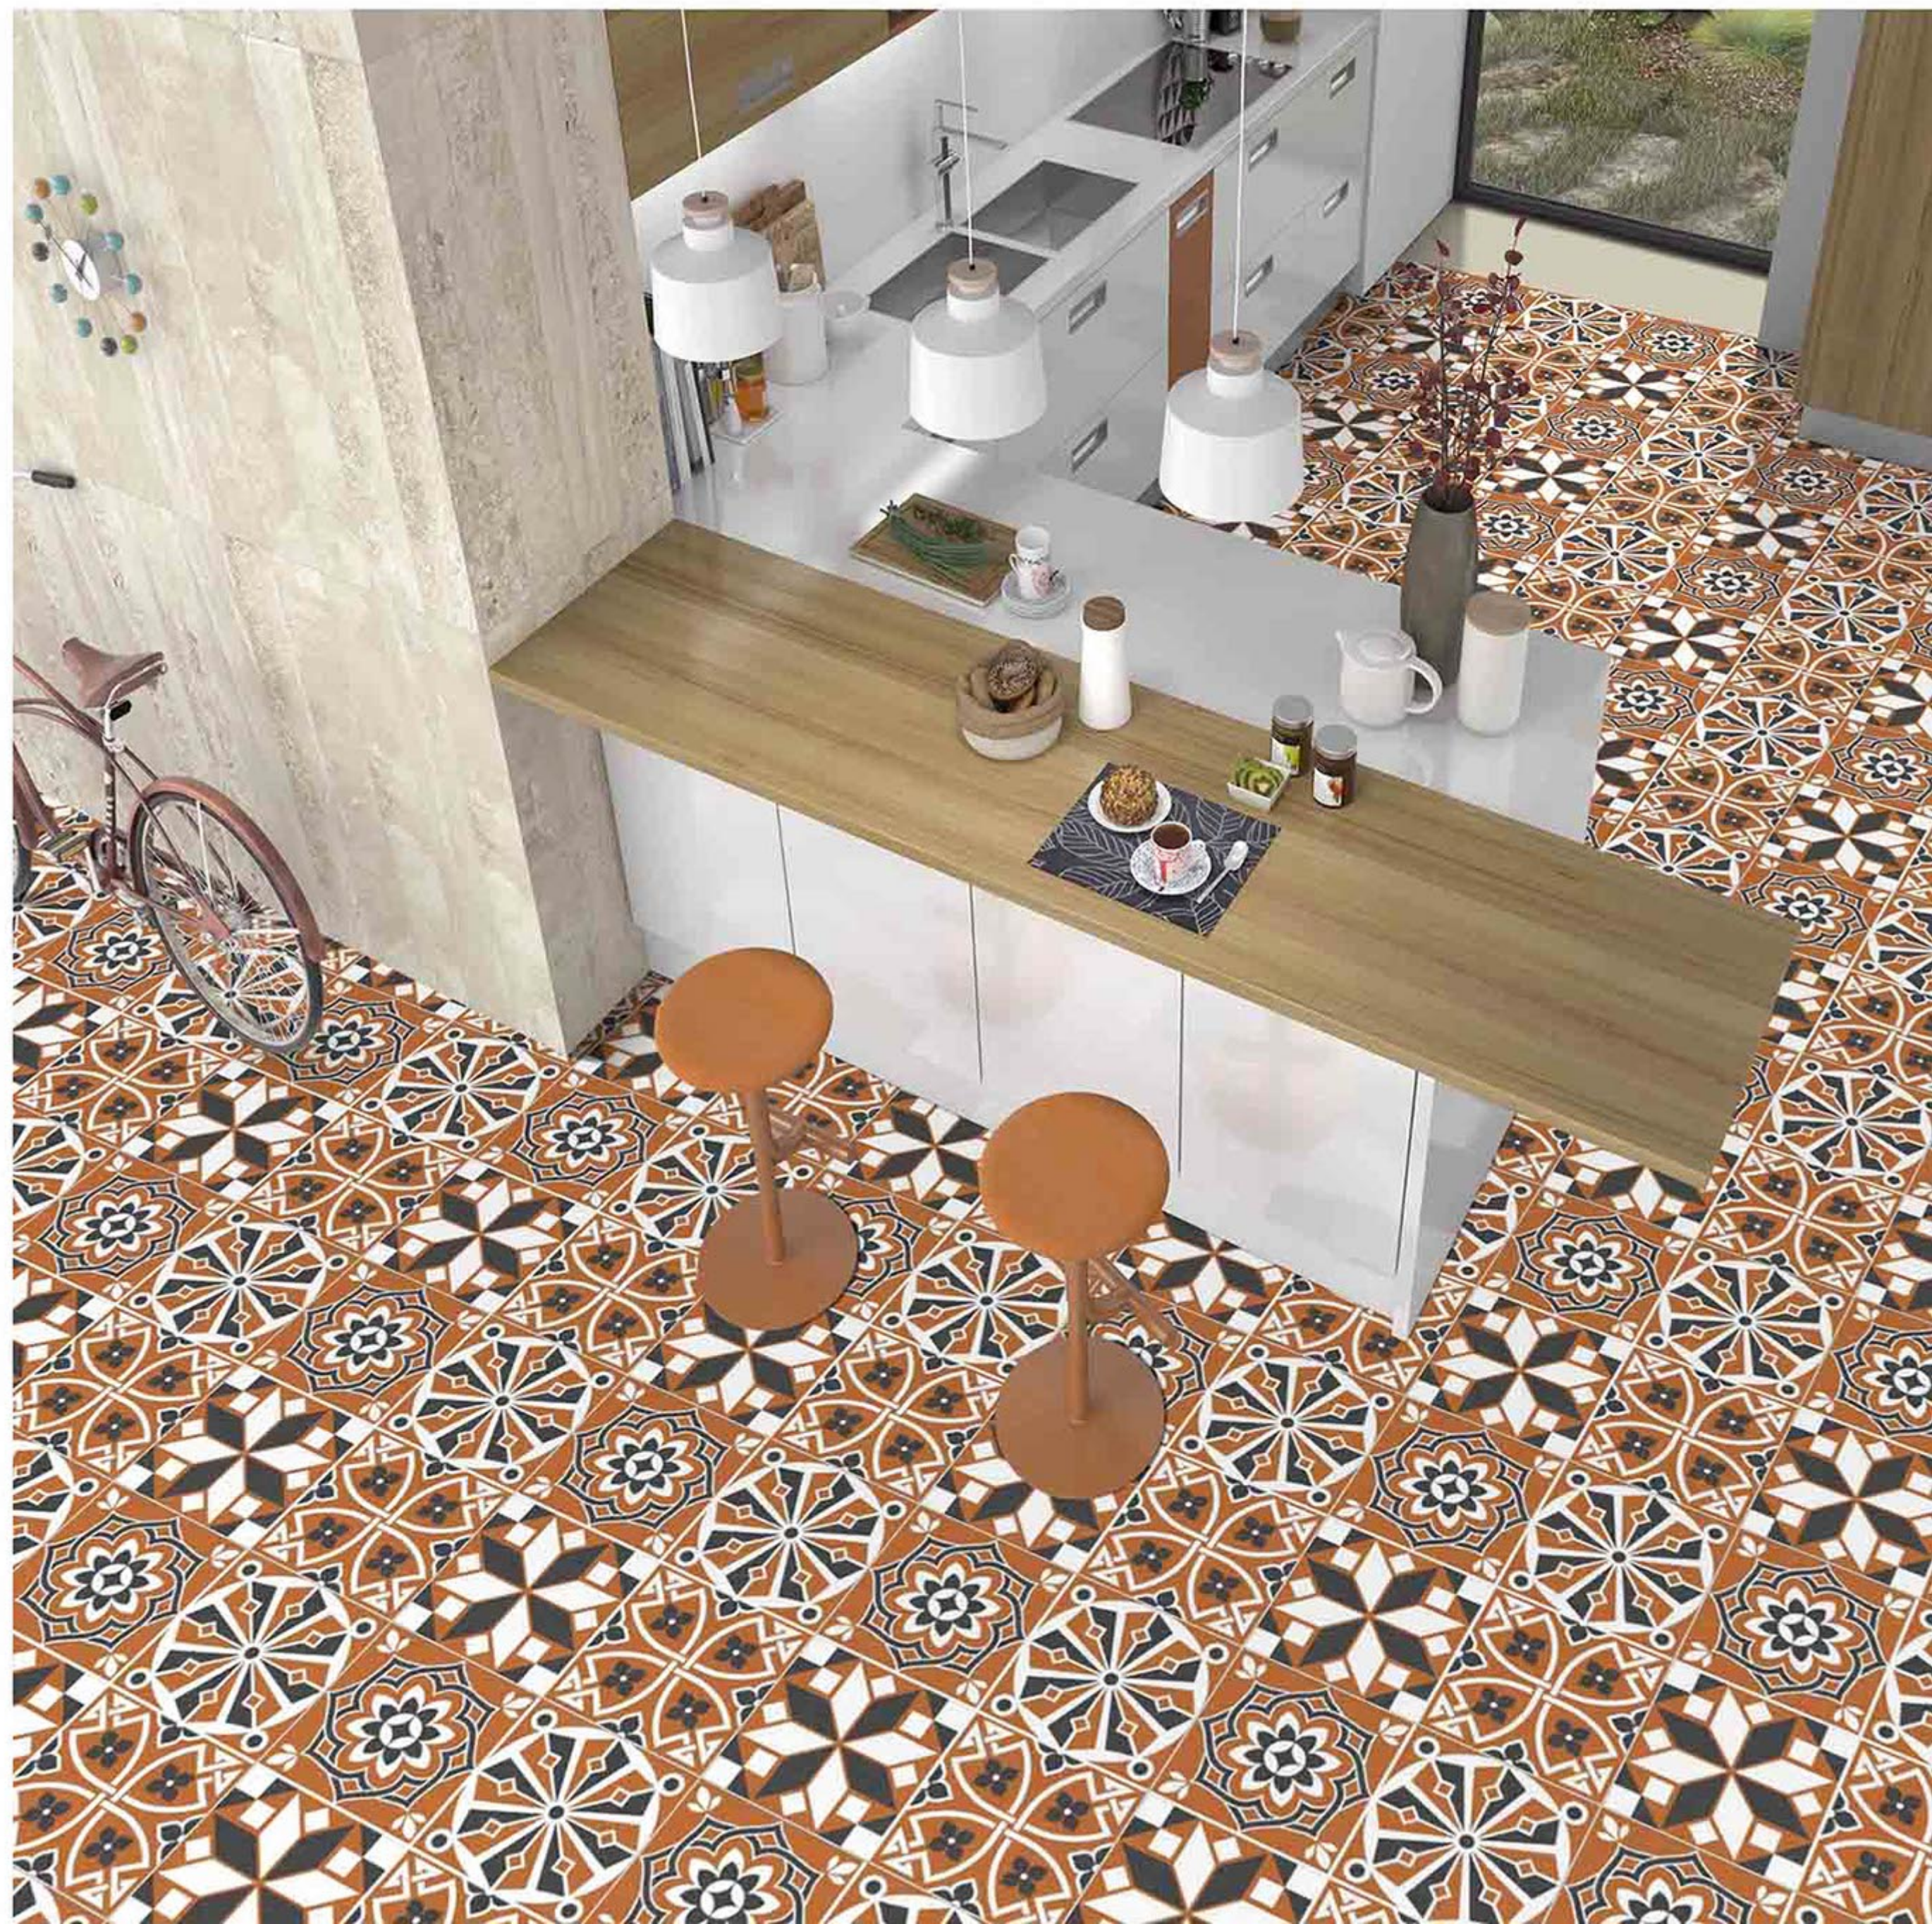

Frost  
Resistant

Chemical  
Resistant

Stain  
Resistance

Zero  
Maintenance

Easy to  
Clean

CERAMIC  
FLOOR  
TILE

60x  
60  
CM

MOROCCAN  
COLLECTION