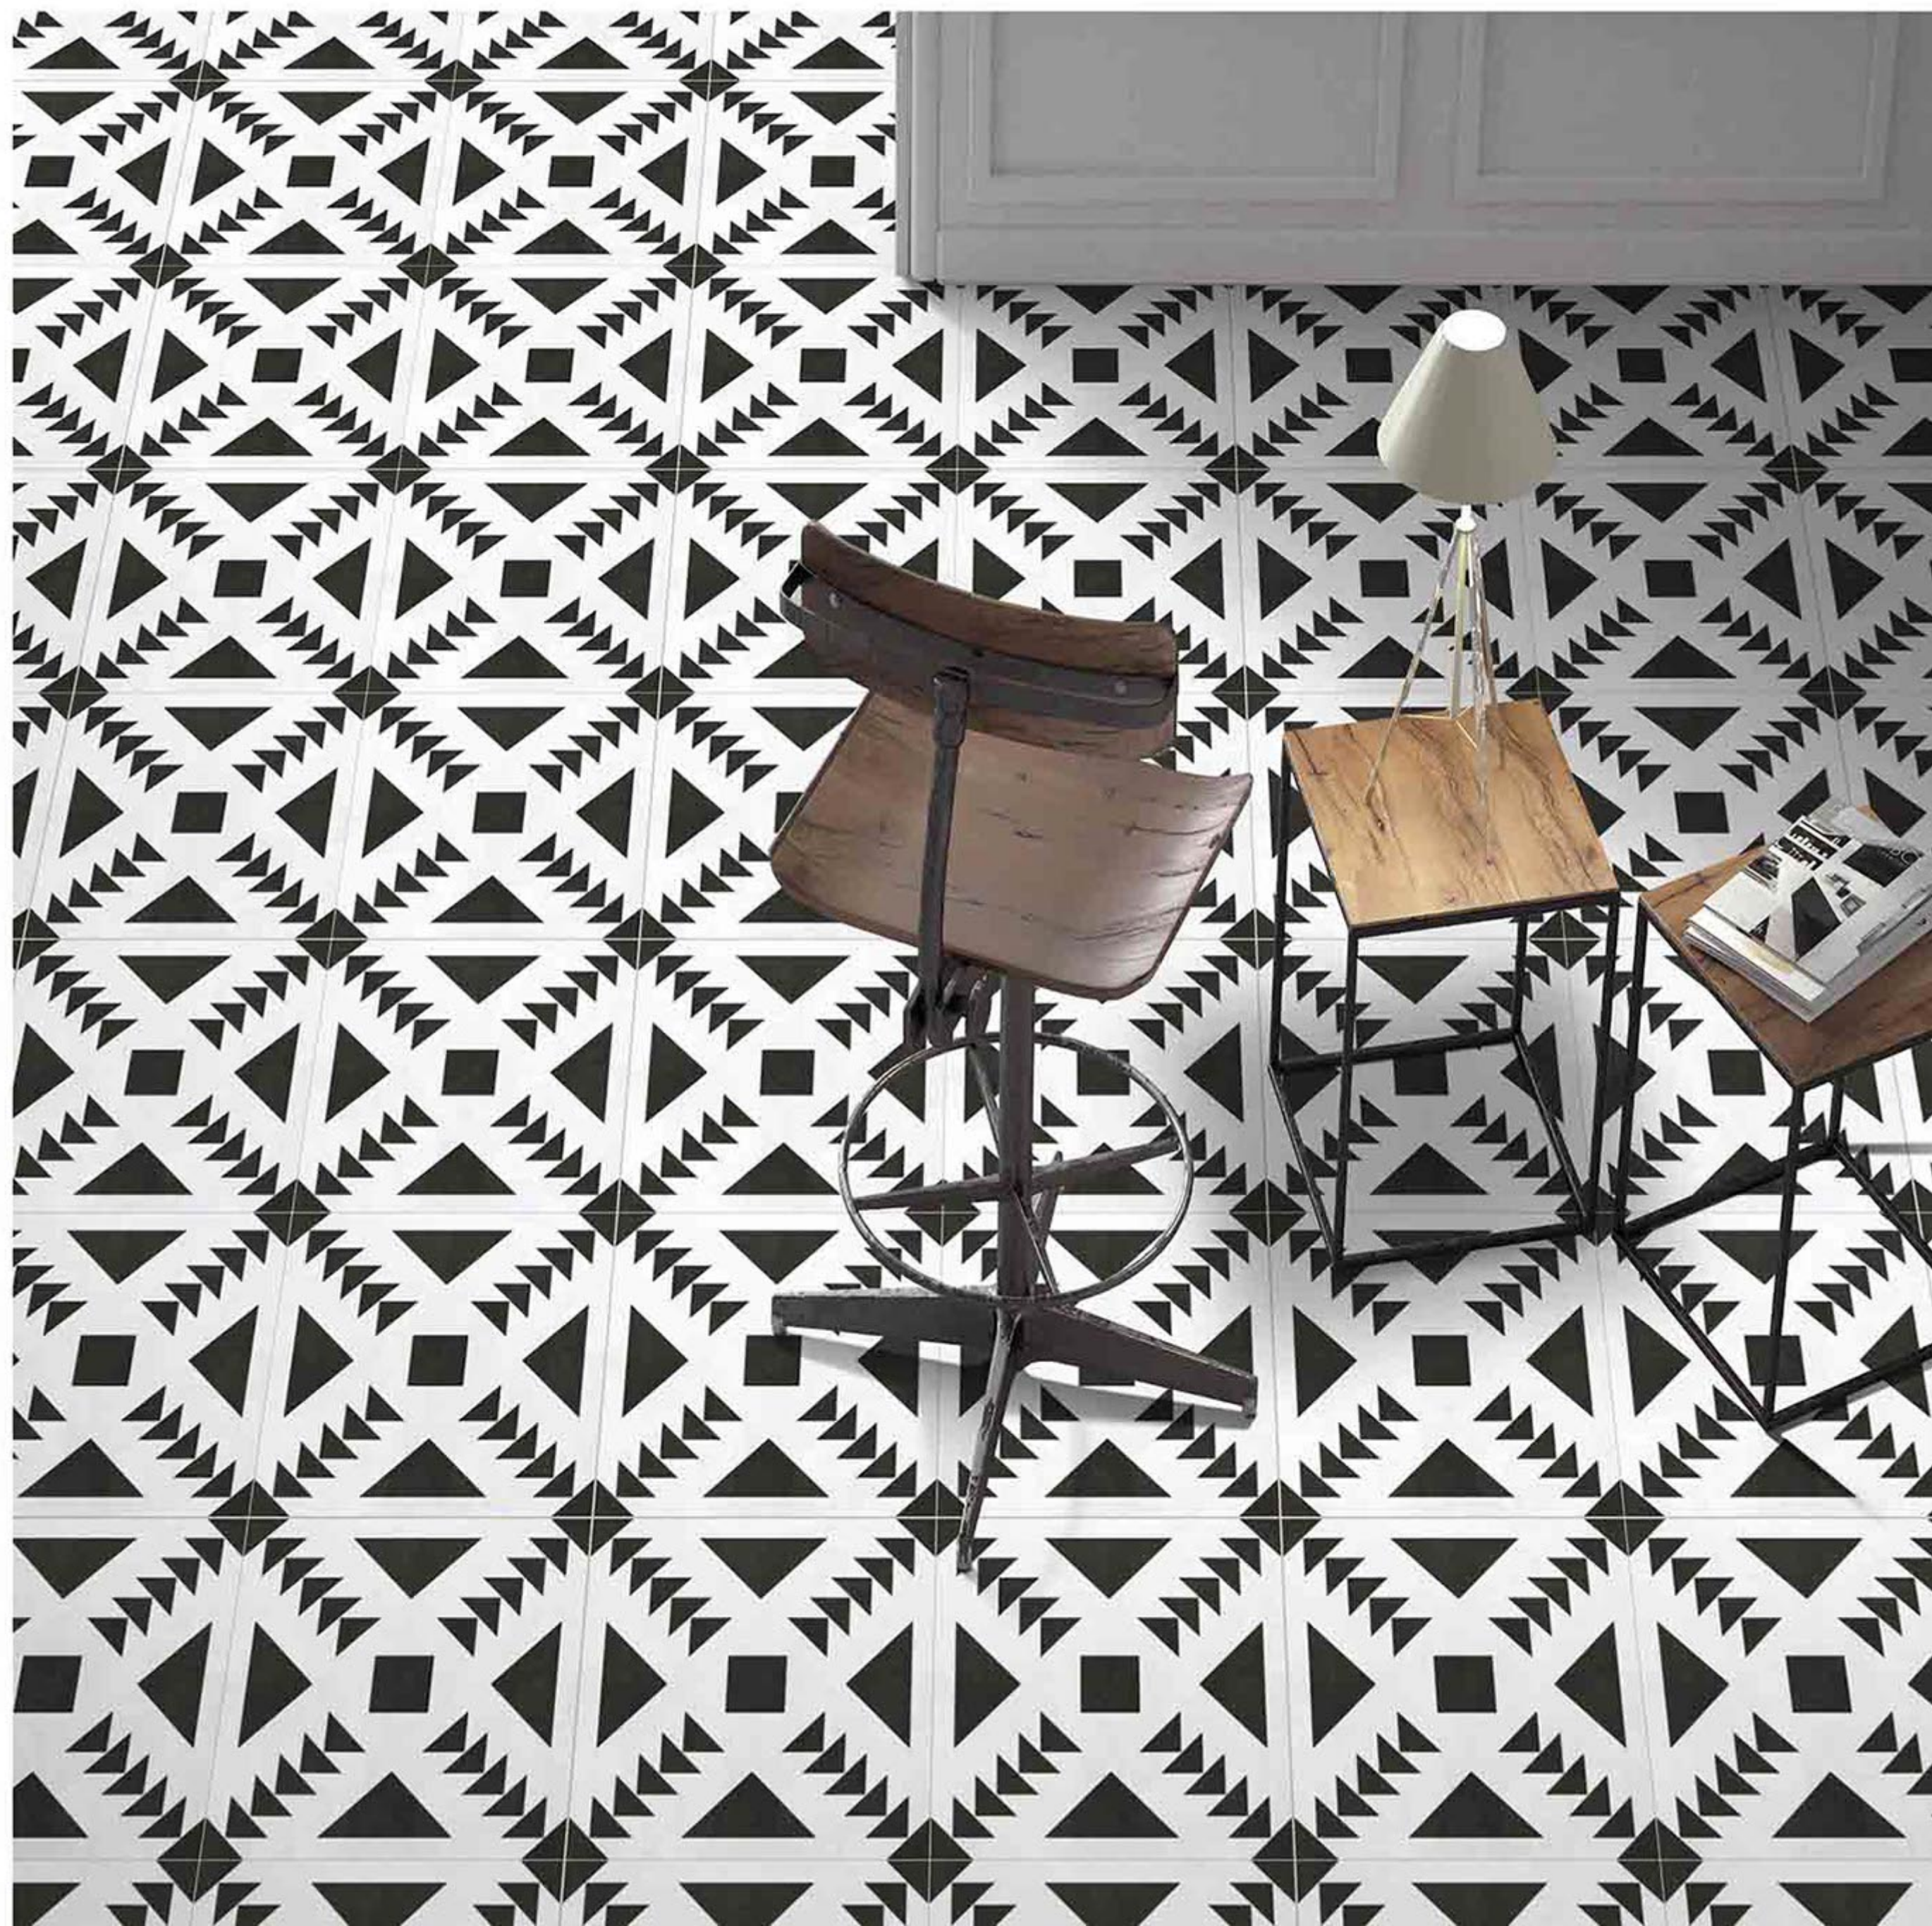

CERAMIC
FLOOR
TILE

60x
60
CM

MOROCCAN
COLLECTION

11024

Low Water
Absorption

Frost
Resistant

Chemical
Resistant

Stain
Resistance

Zero
Maintenance

Easy to
Clean