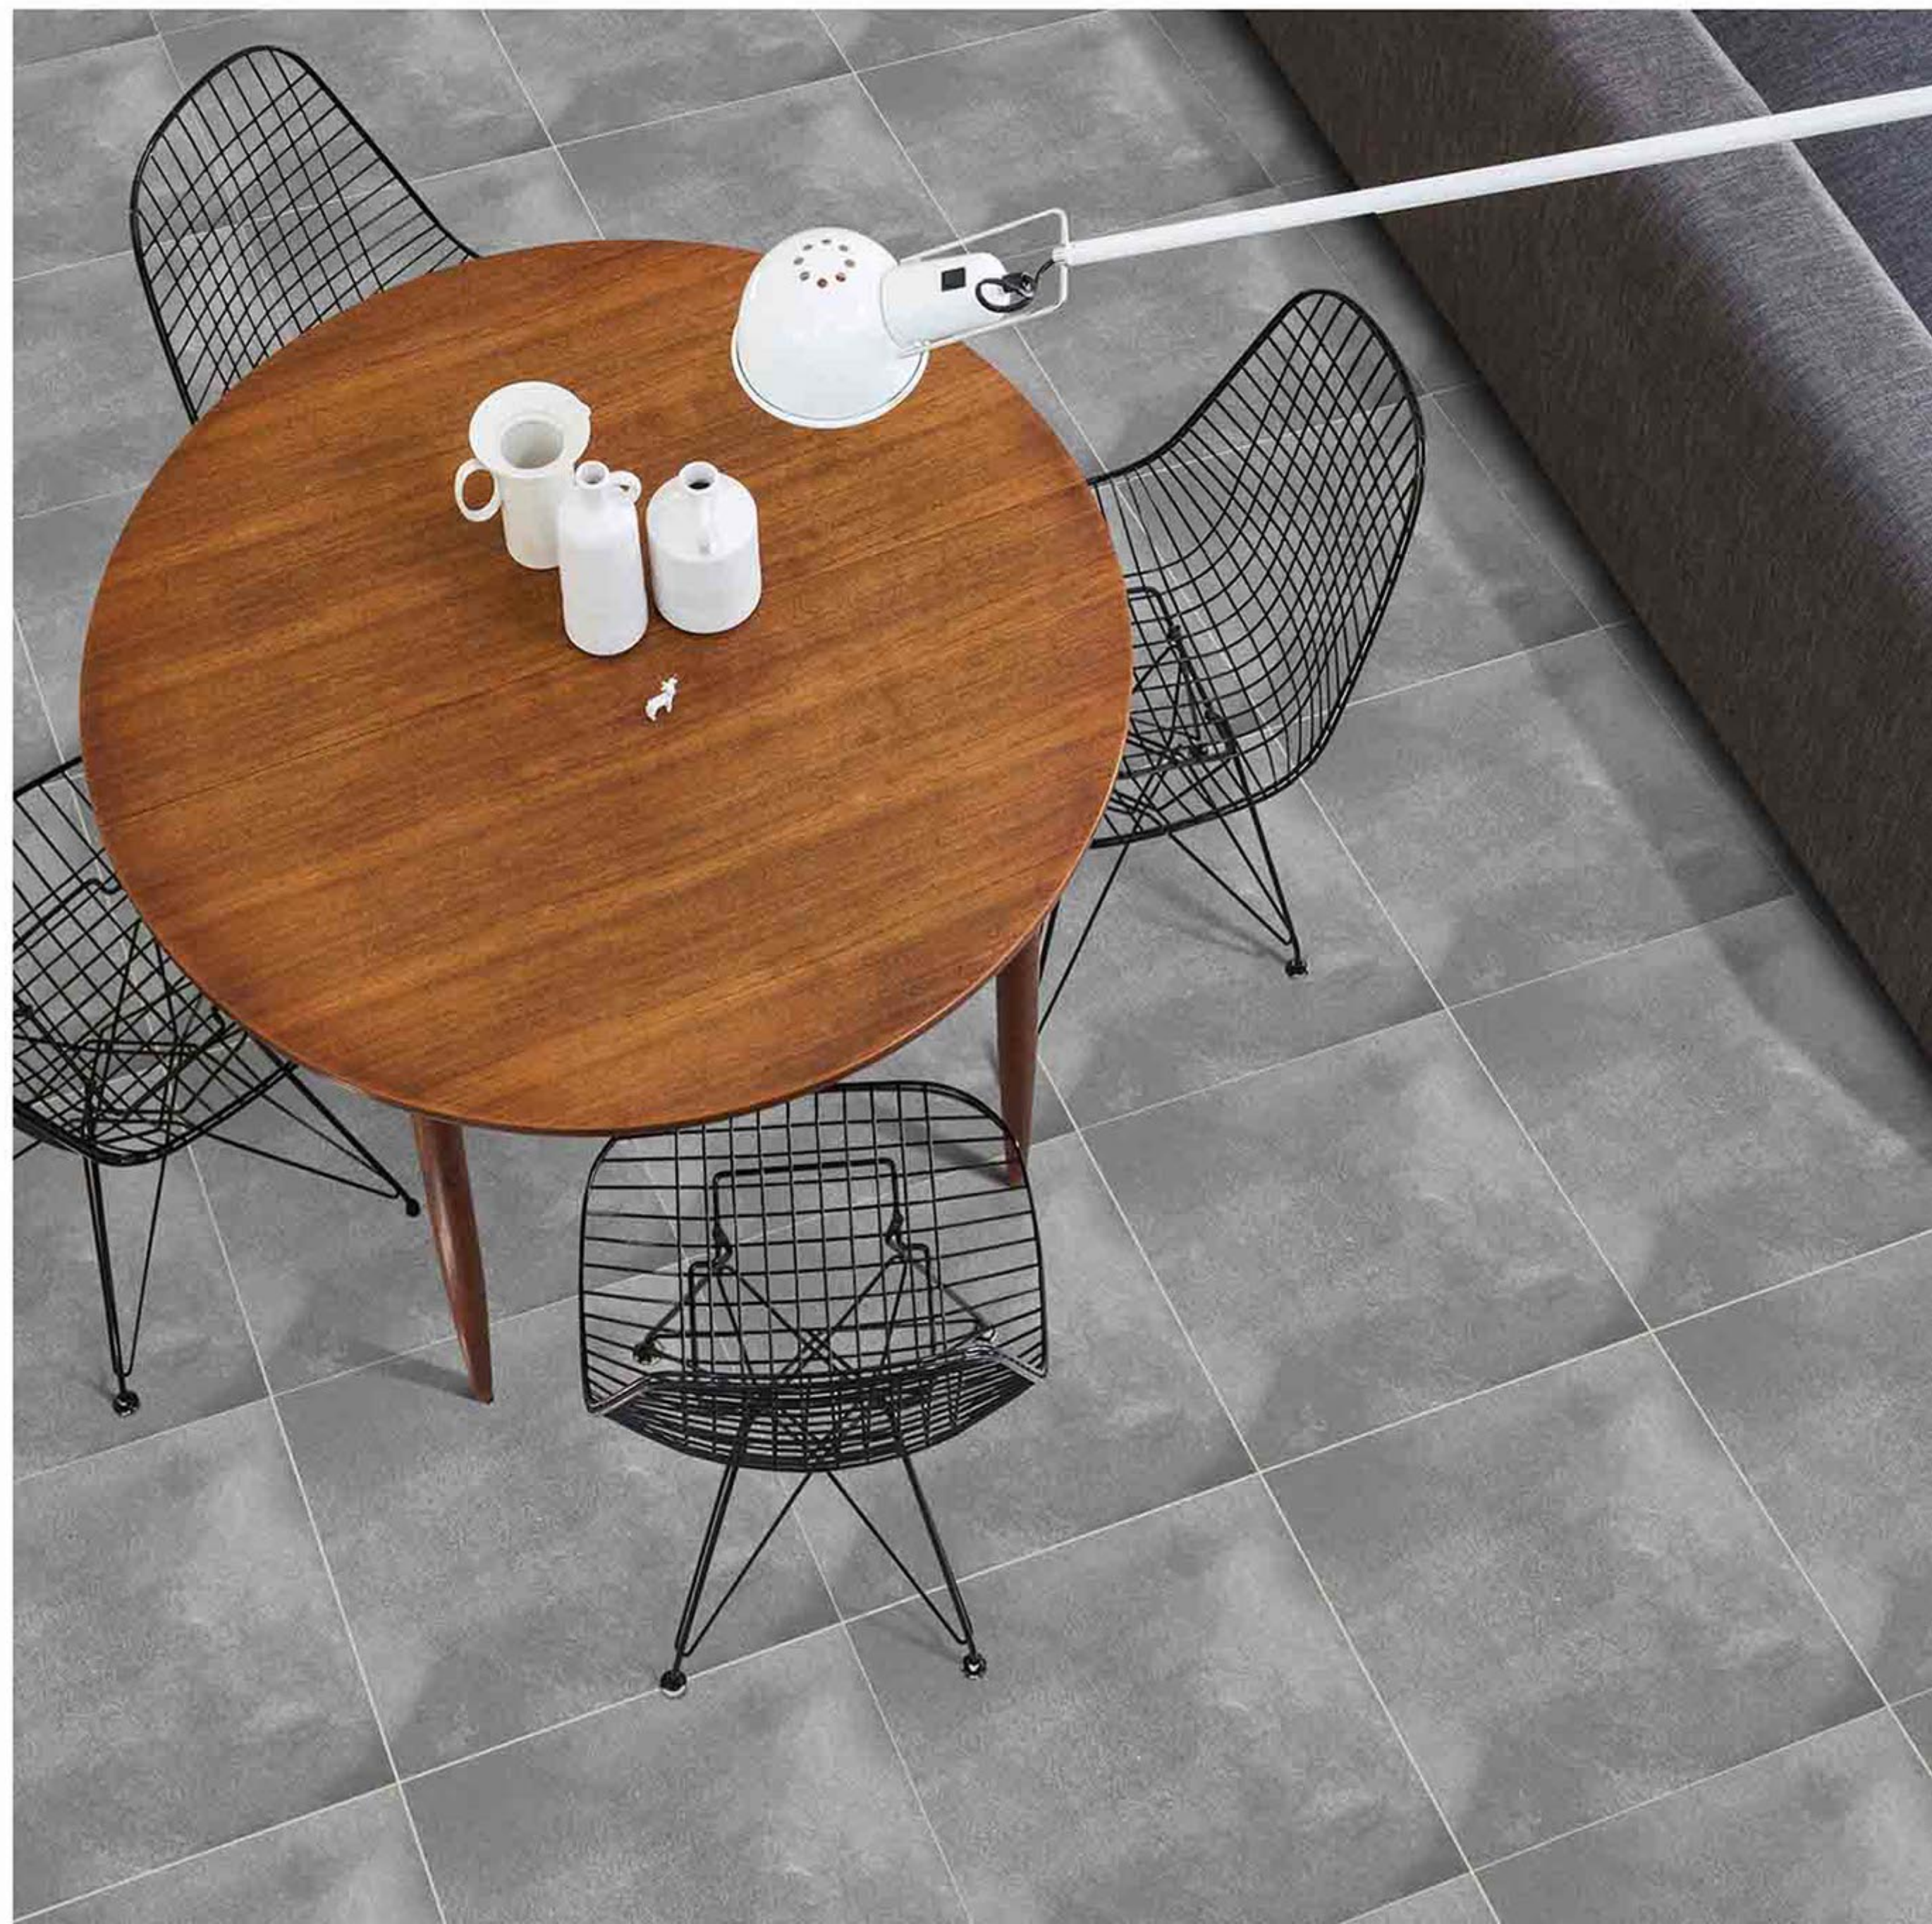

Zero
Maintenance

Easy to
Clean

CERAMIC
FLOOR
TILE

60x
60
CM

PUNCH
COLLECTION

1018

Low Water
Absorption

Frost
Resistant