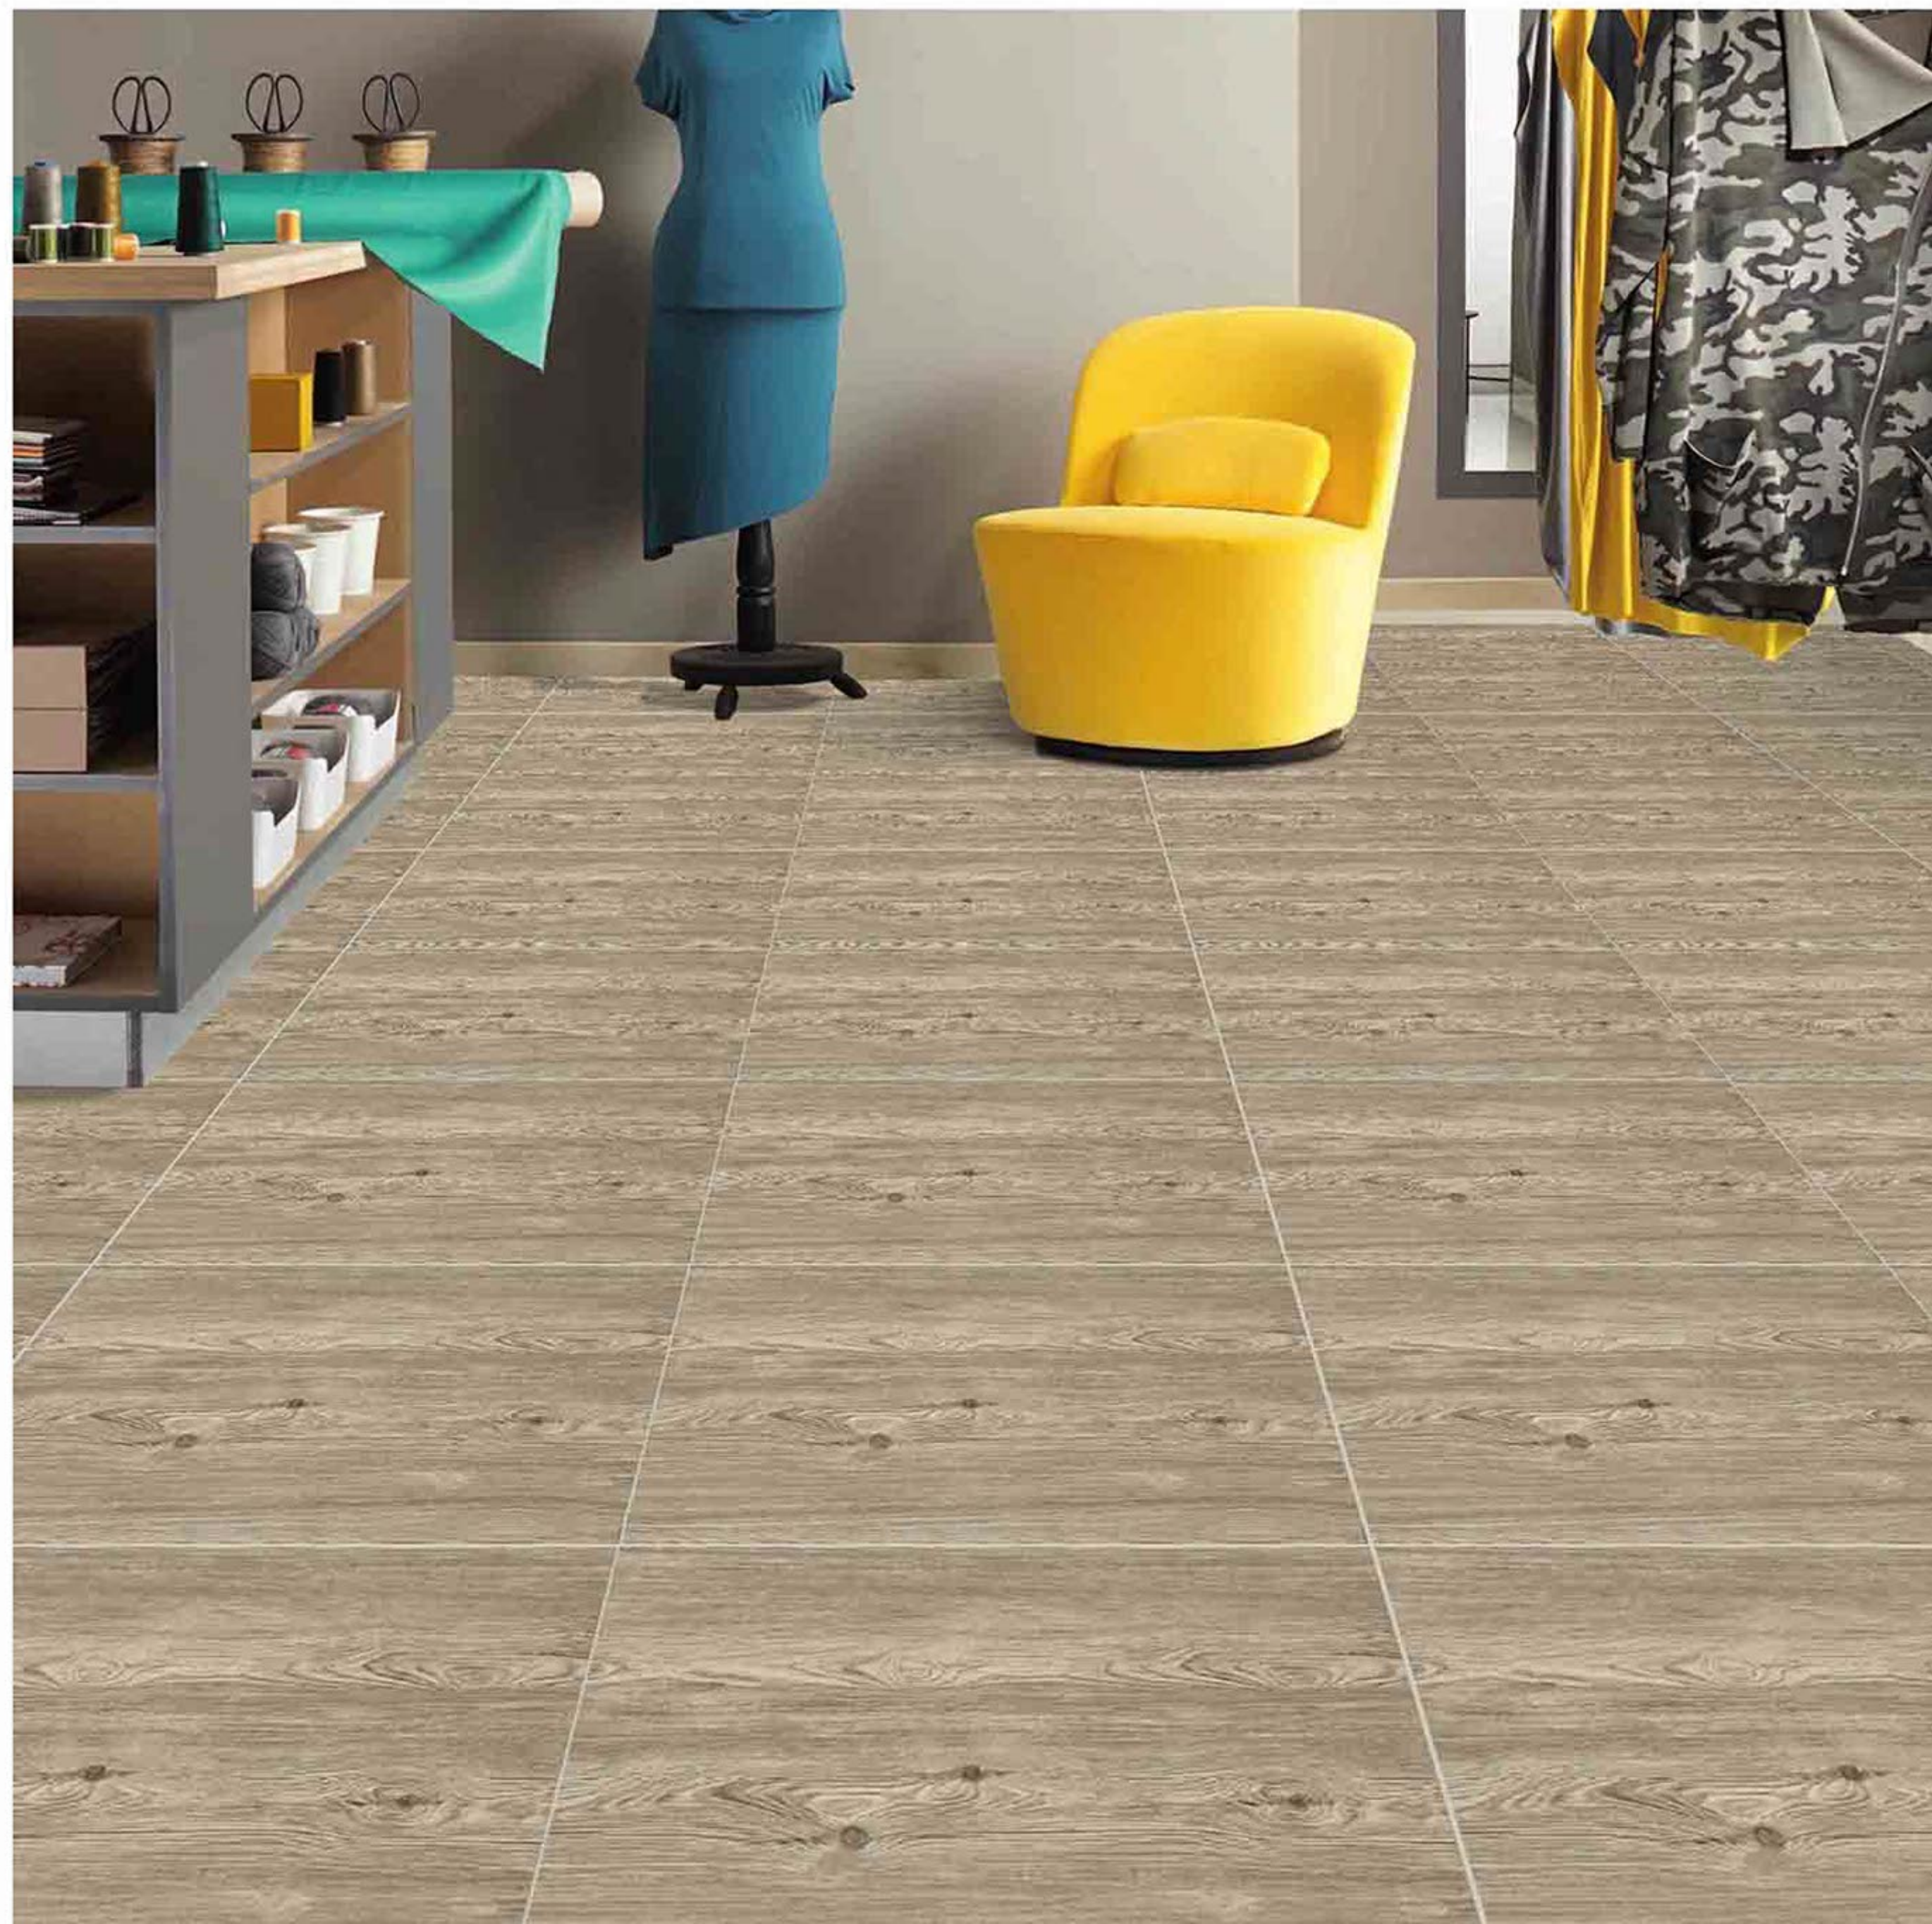

Stain
Resistance

Zero
Maintenance

Easy to
Clean

CERAMIC
FLOOR
TILE

60x
60
CM

PUNCH
COLLECTION

1003

Low Water
Absorption