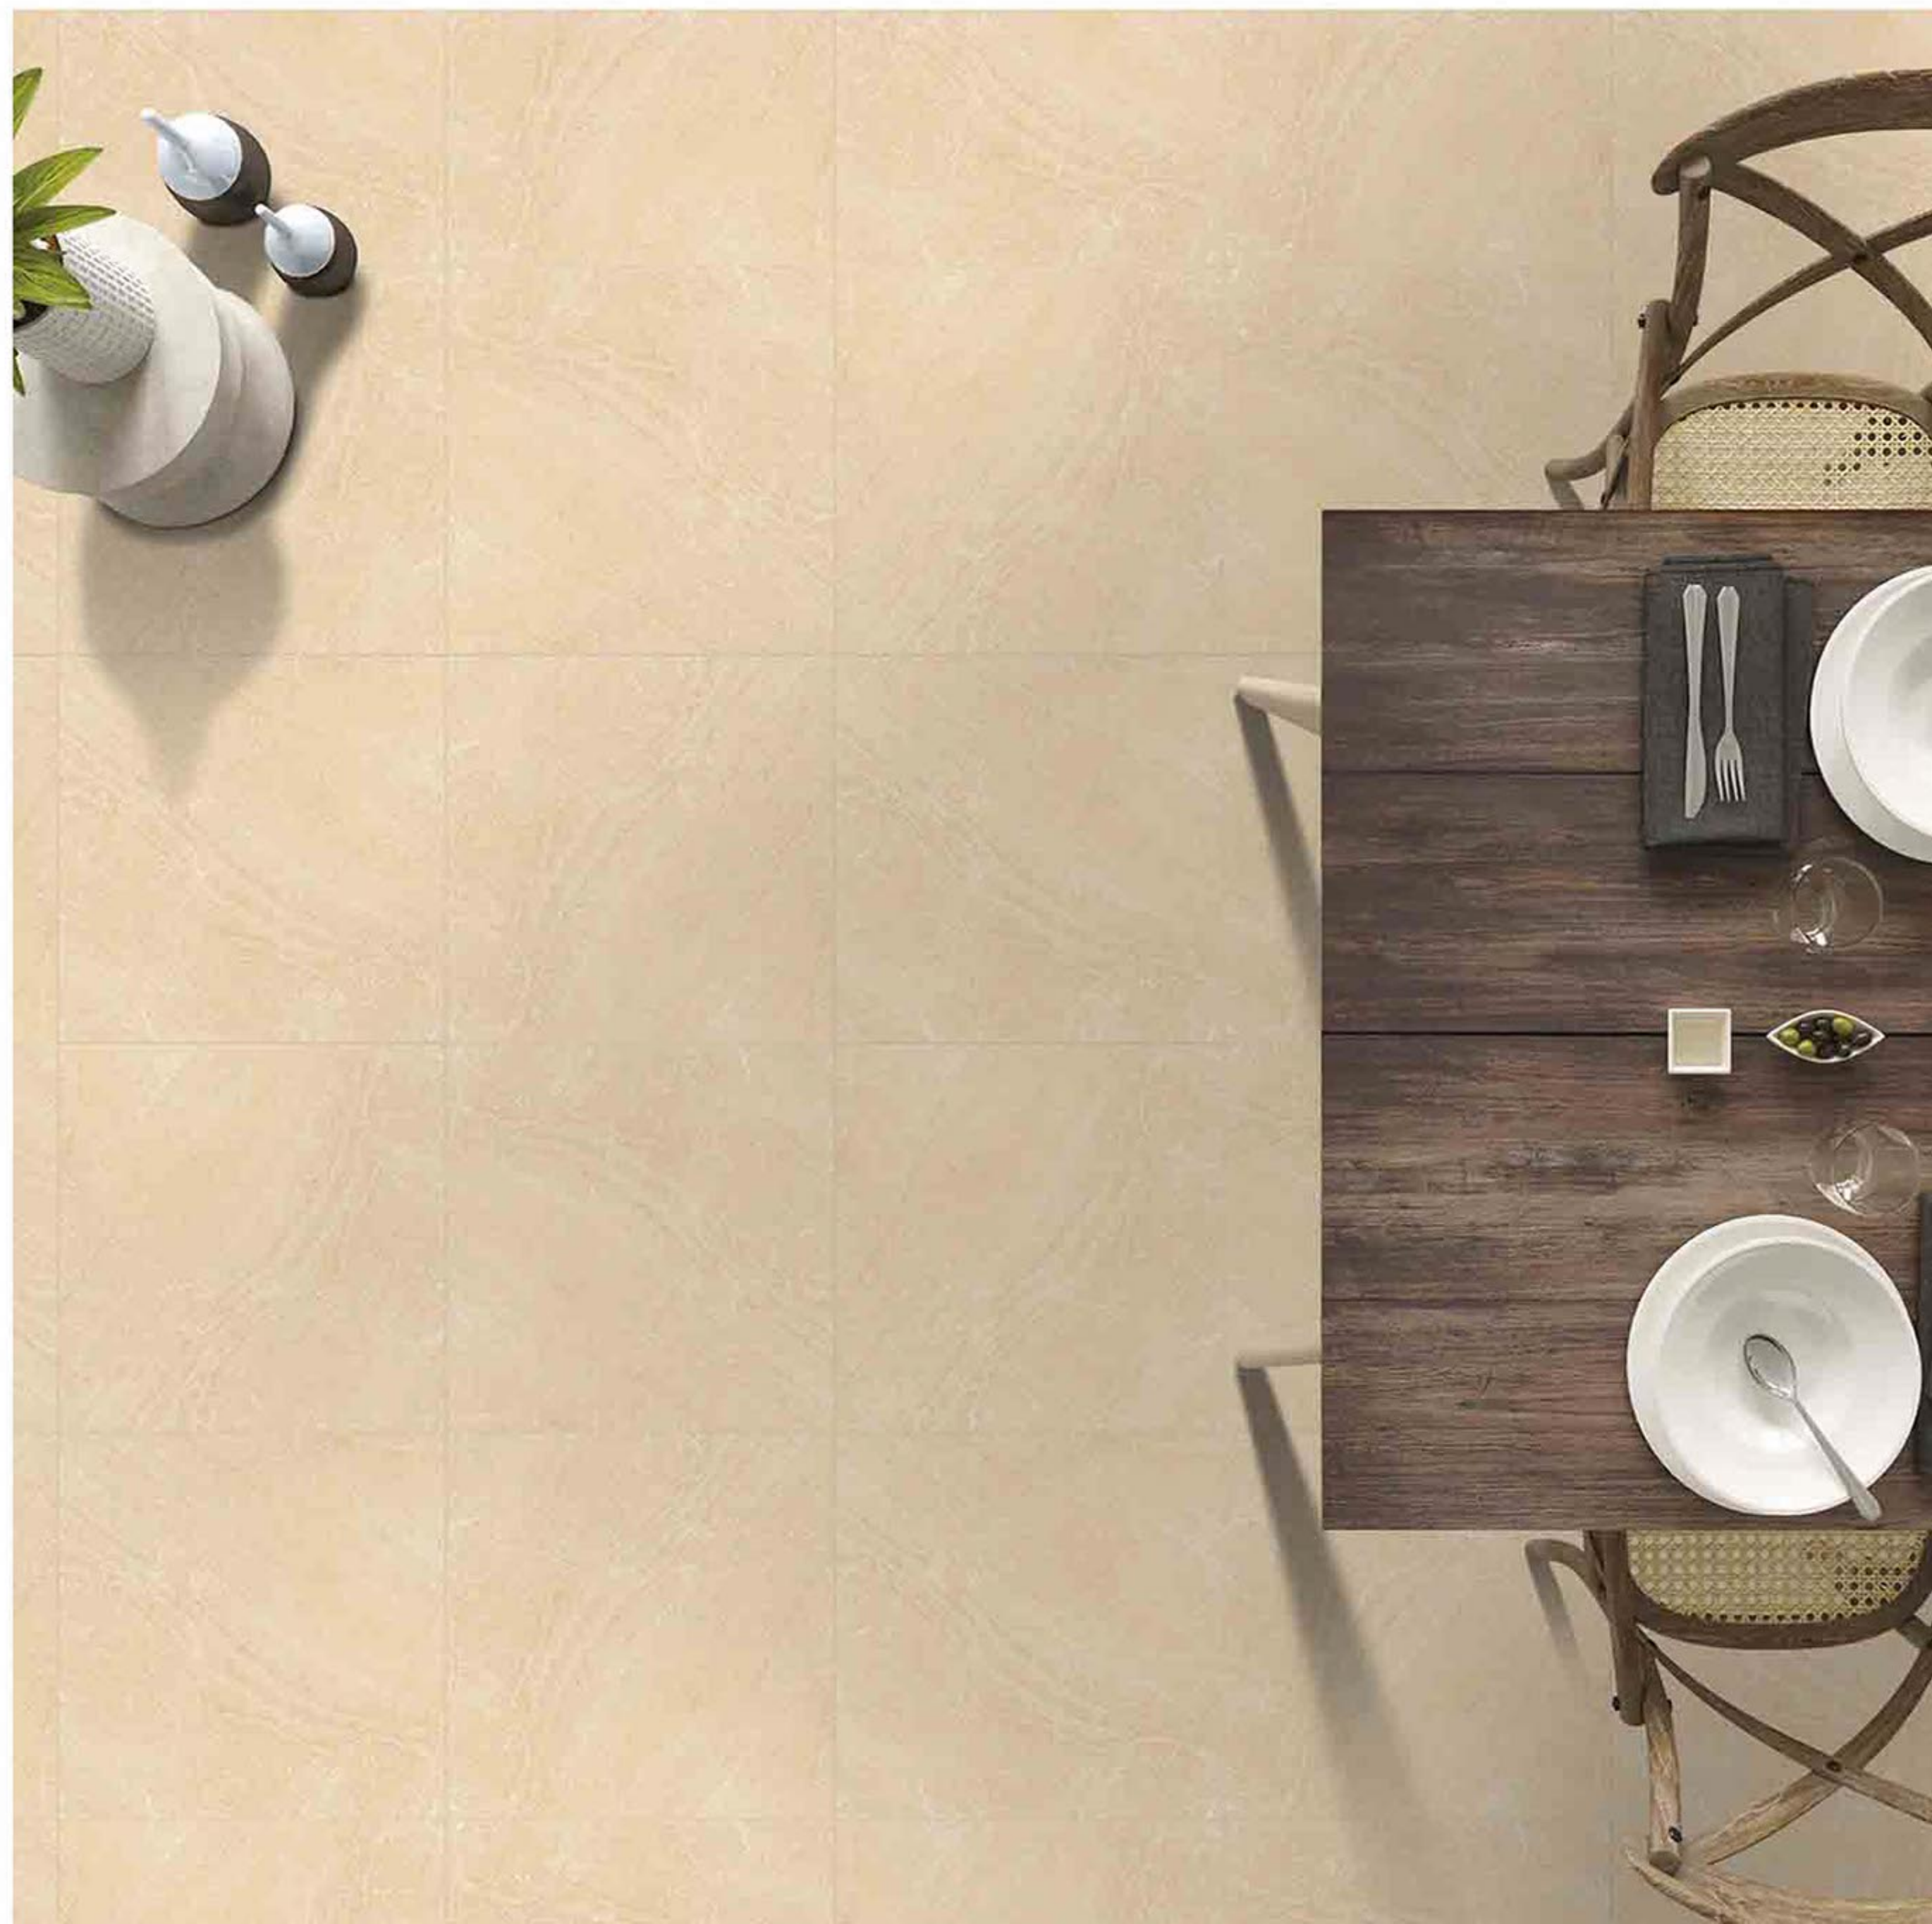

CERAMIC
FLOOR
TILE

60x
60
CM

PUNCH
COLLECTION

1032

Low Water
Absorption

Frost
Resistant

Chemical
Resistant

Stain
Resistance

Zero
Maintenance

Easy to
Clean