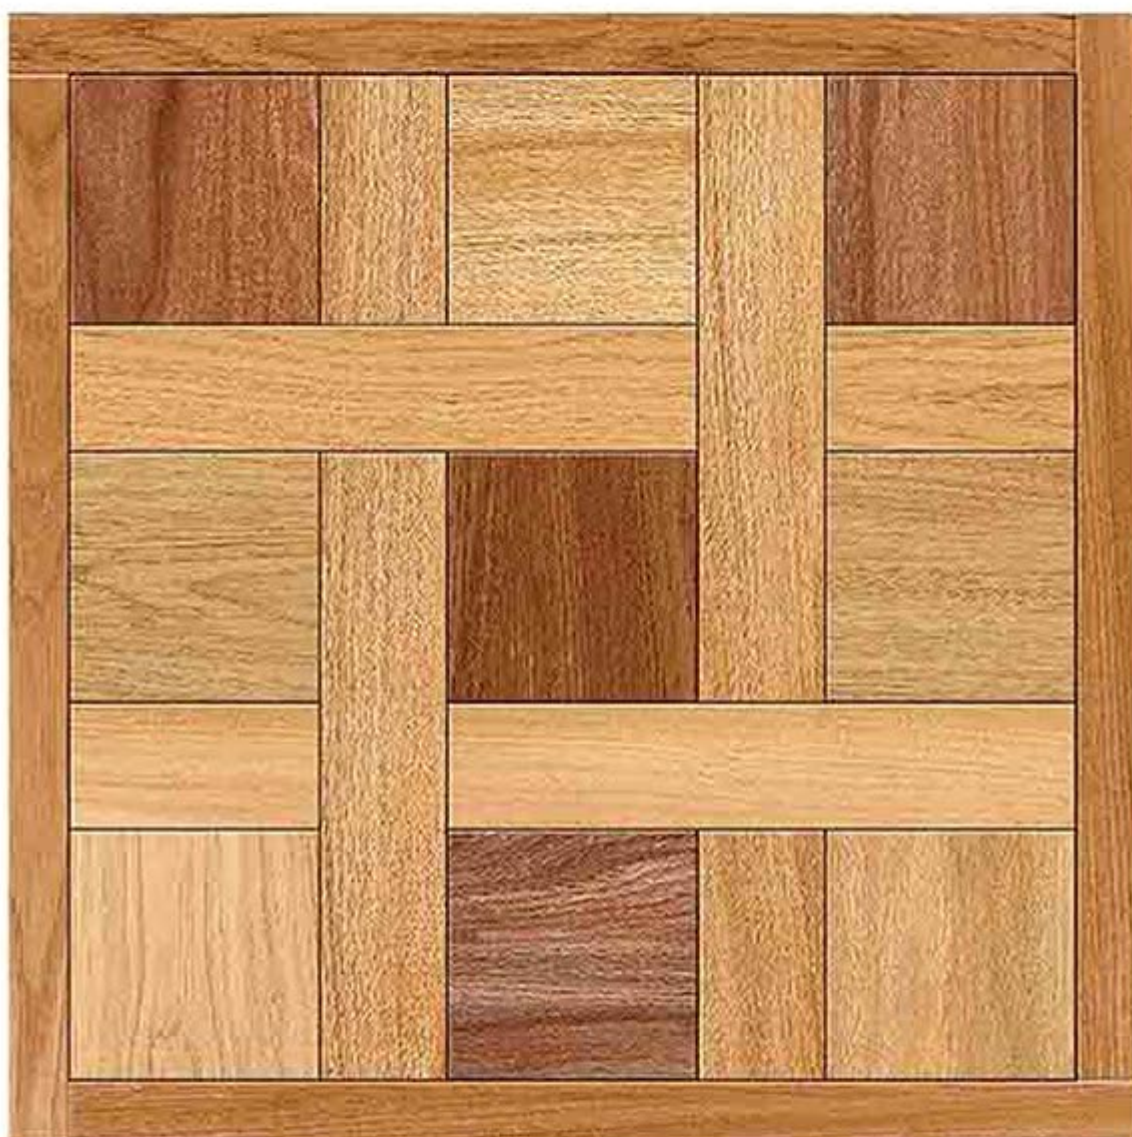

Stain
Resistance

Zero
Maintenance

Easy to
Clean

CERAMIC
FLOOR
TILE

60x
60
CM

PUNCH
COLLECTION

1011

Low Water
Absorption