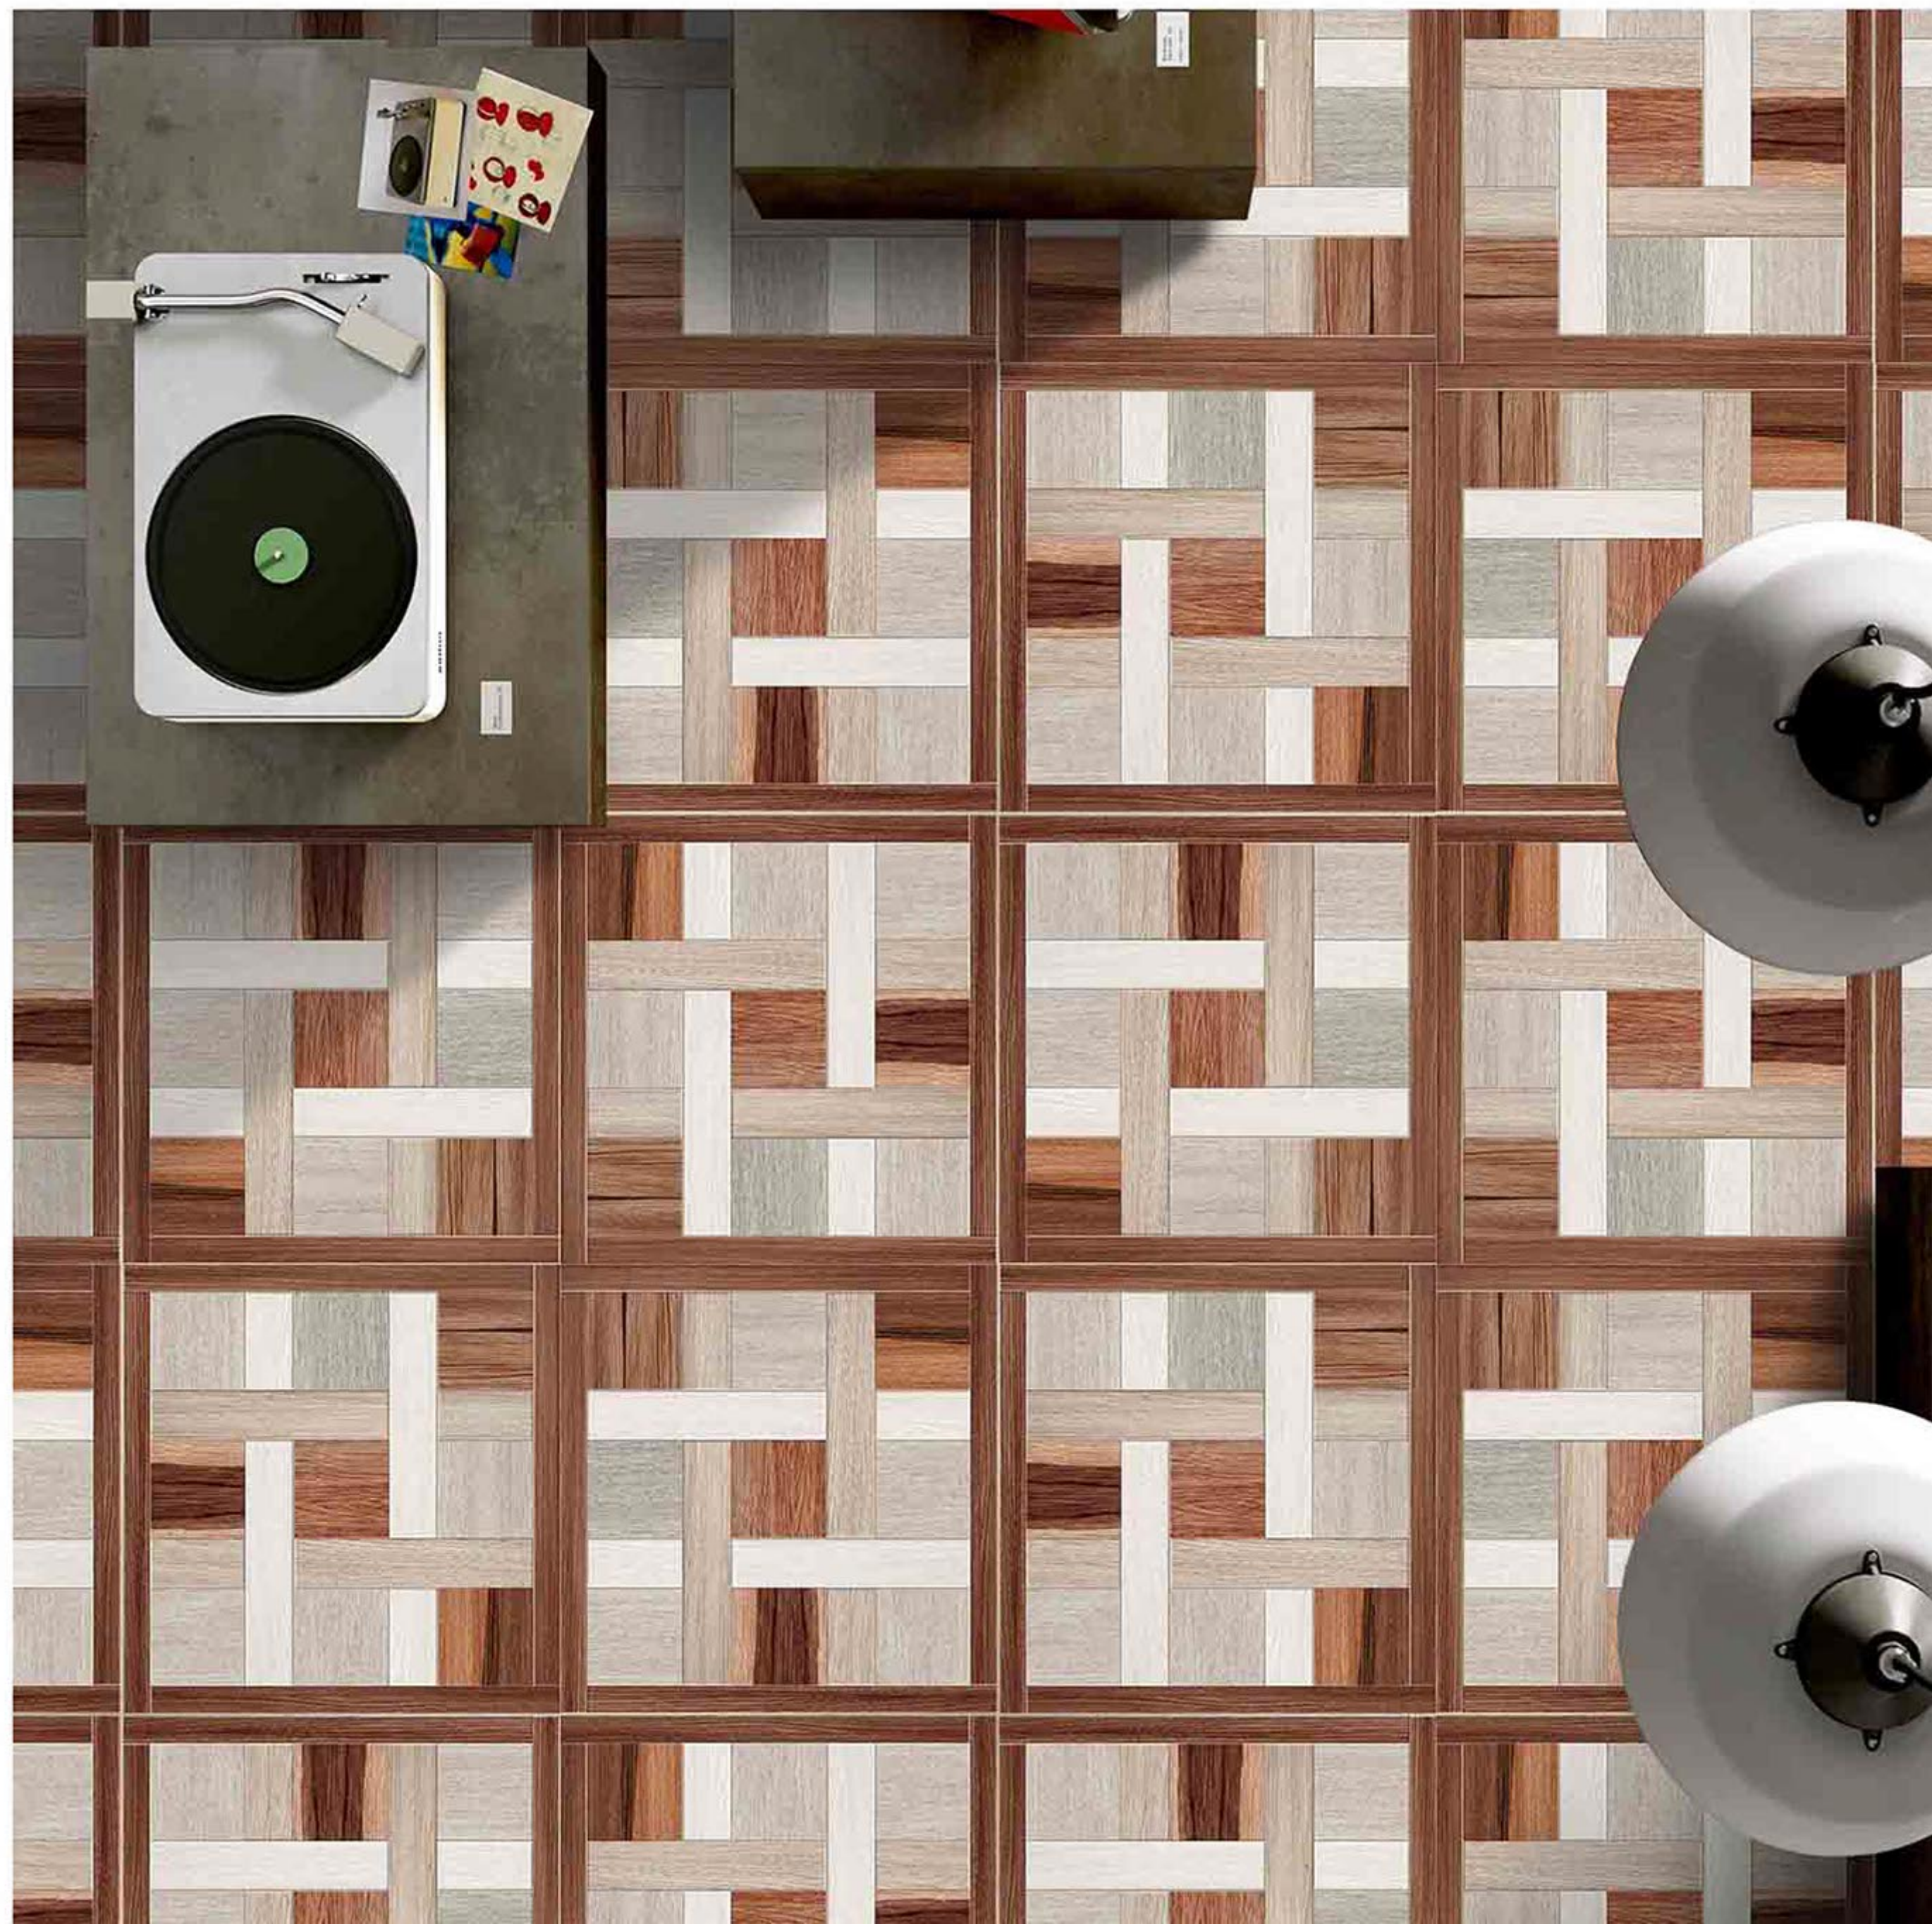

CERAMIC
FLOOR
TILE

60x
60
CM

PUNCH
COLLECTION

1010

Low Water
Absorption

Frost
Resistant

Chemical
Resistant

Stain
Resistance

Zero
Maintenance

Easy to
Clean