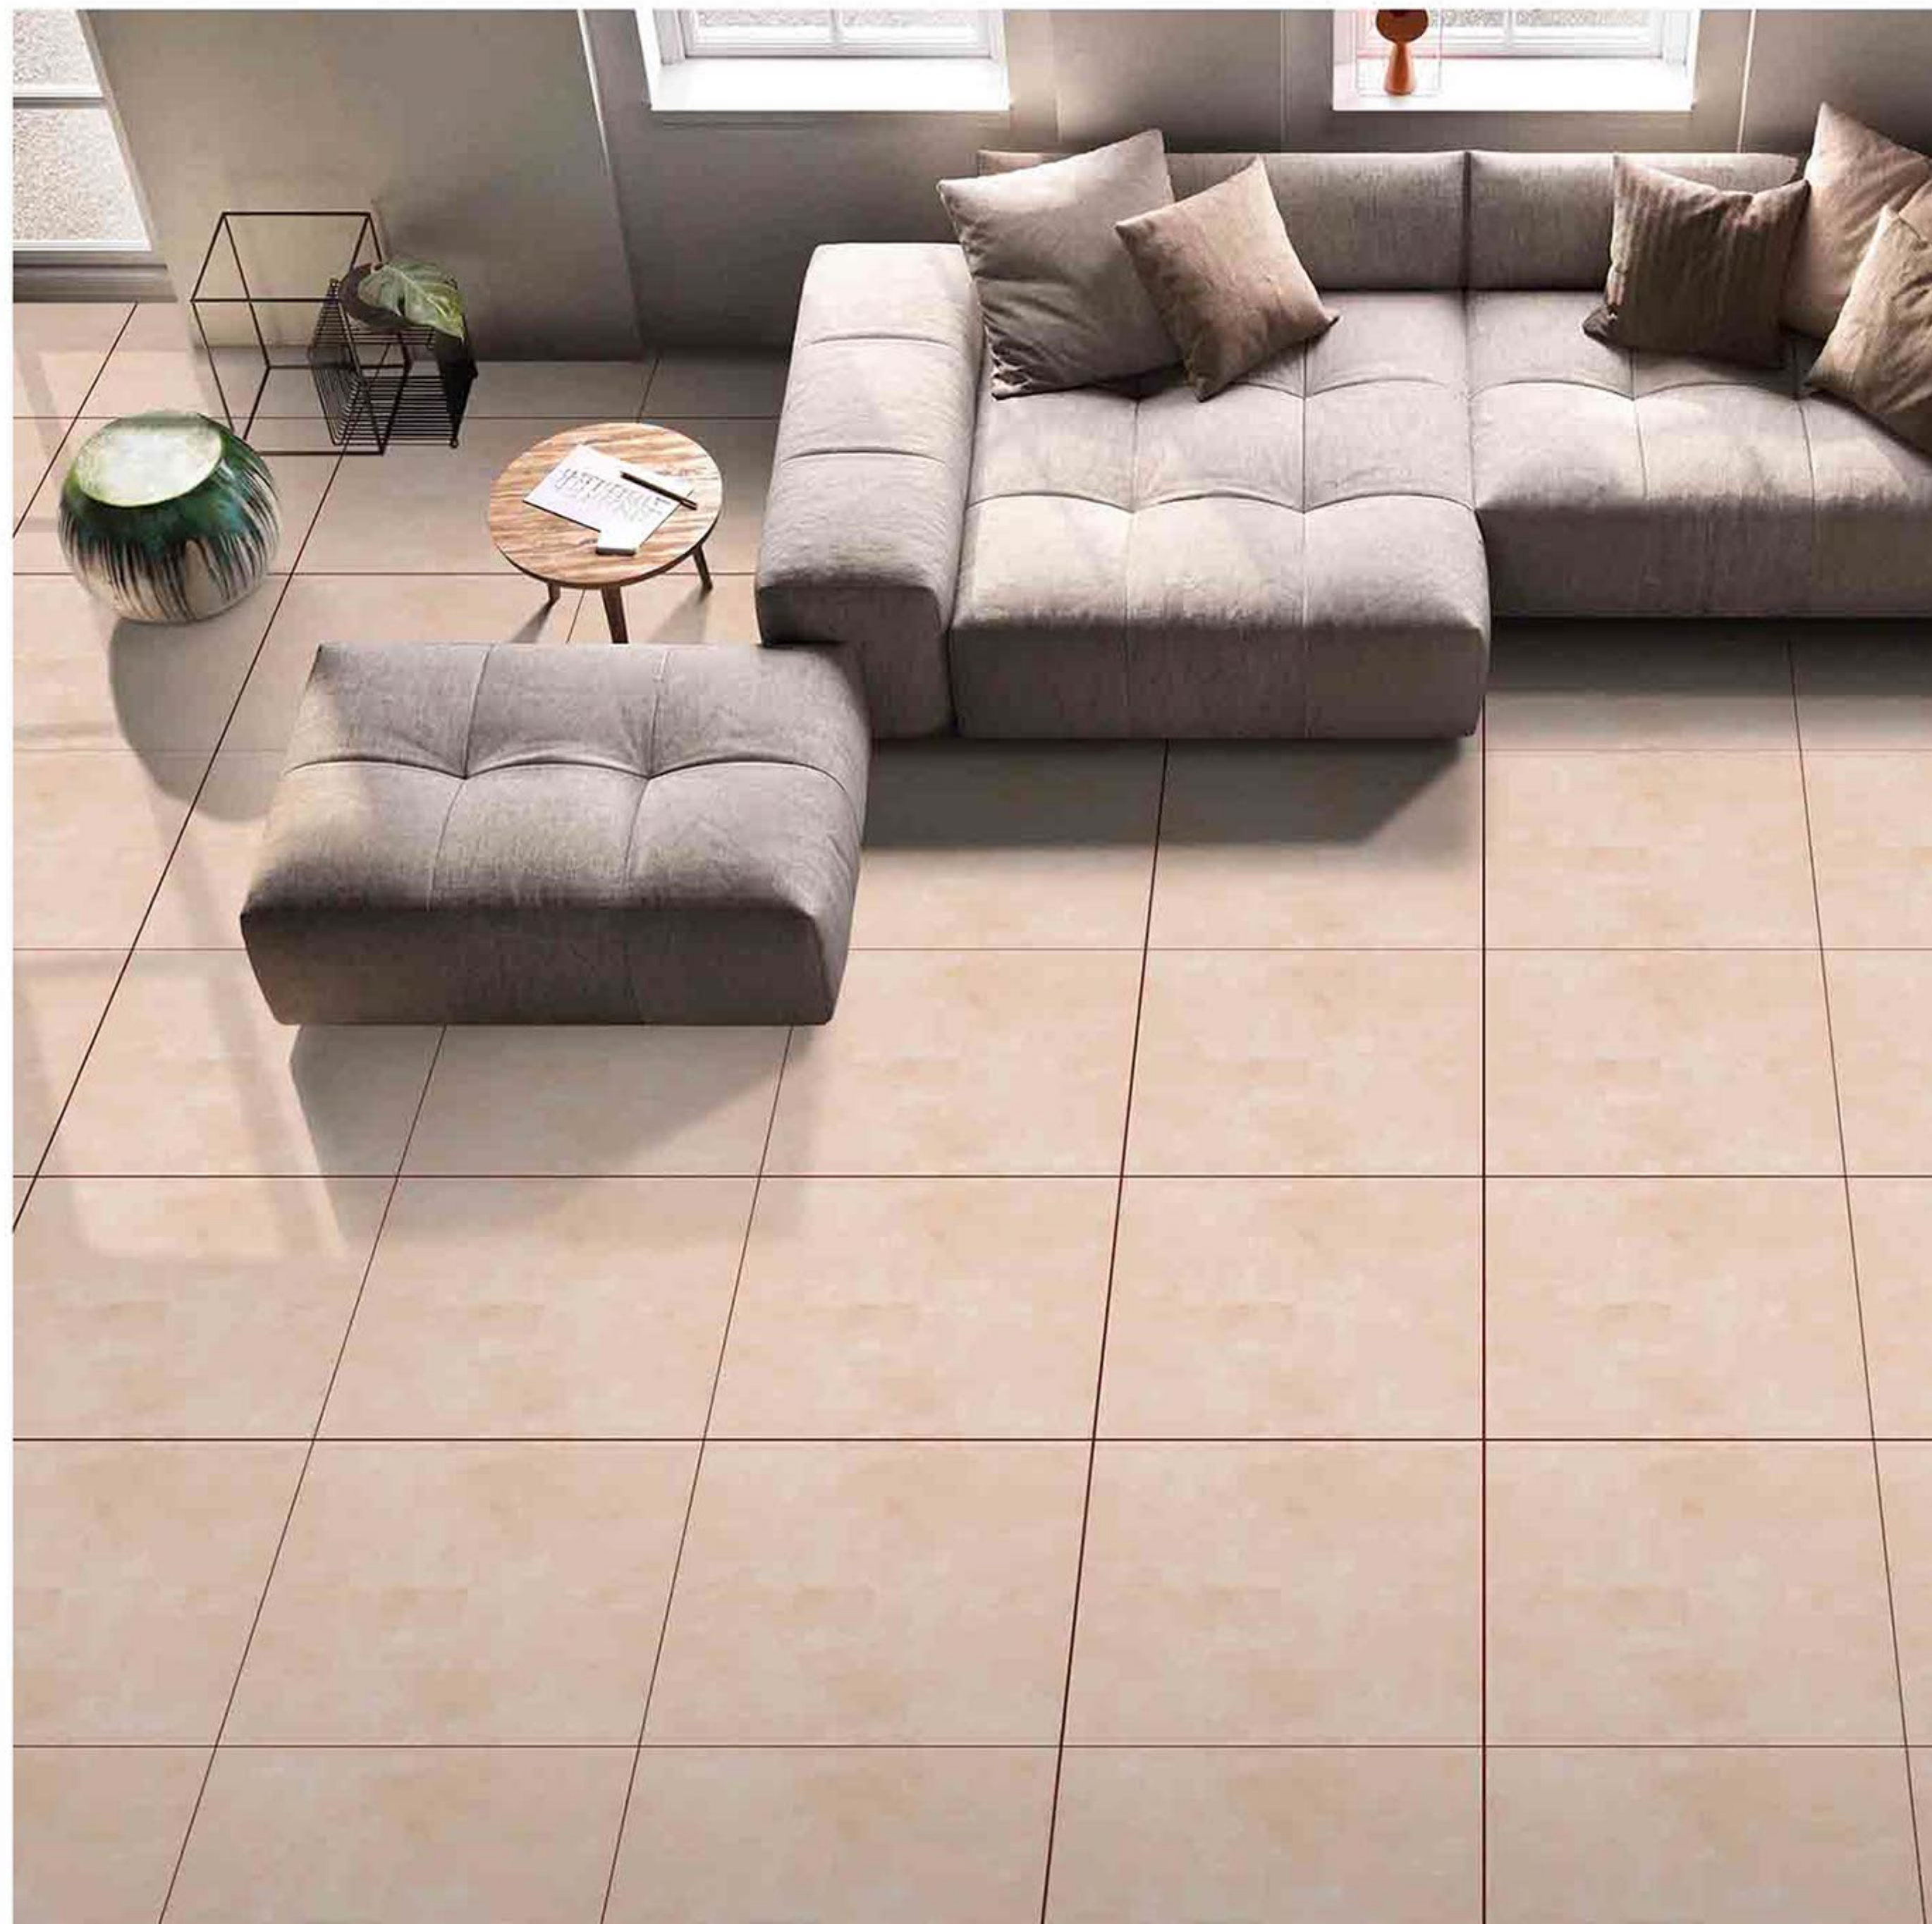

CERAMIC
FLOOR
TILE

60x
60
CM

PUNCH
COLLECTION

1024

Low Water
Absorption

Frost
Resistant

Chemical
Resistant

Stain
Resistance

Zero
Maintenance

Easy to
Clean