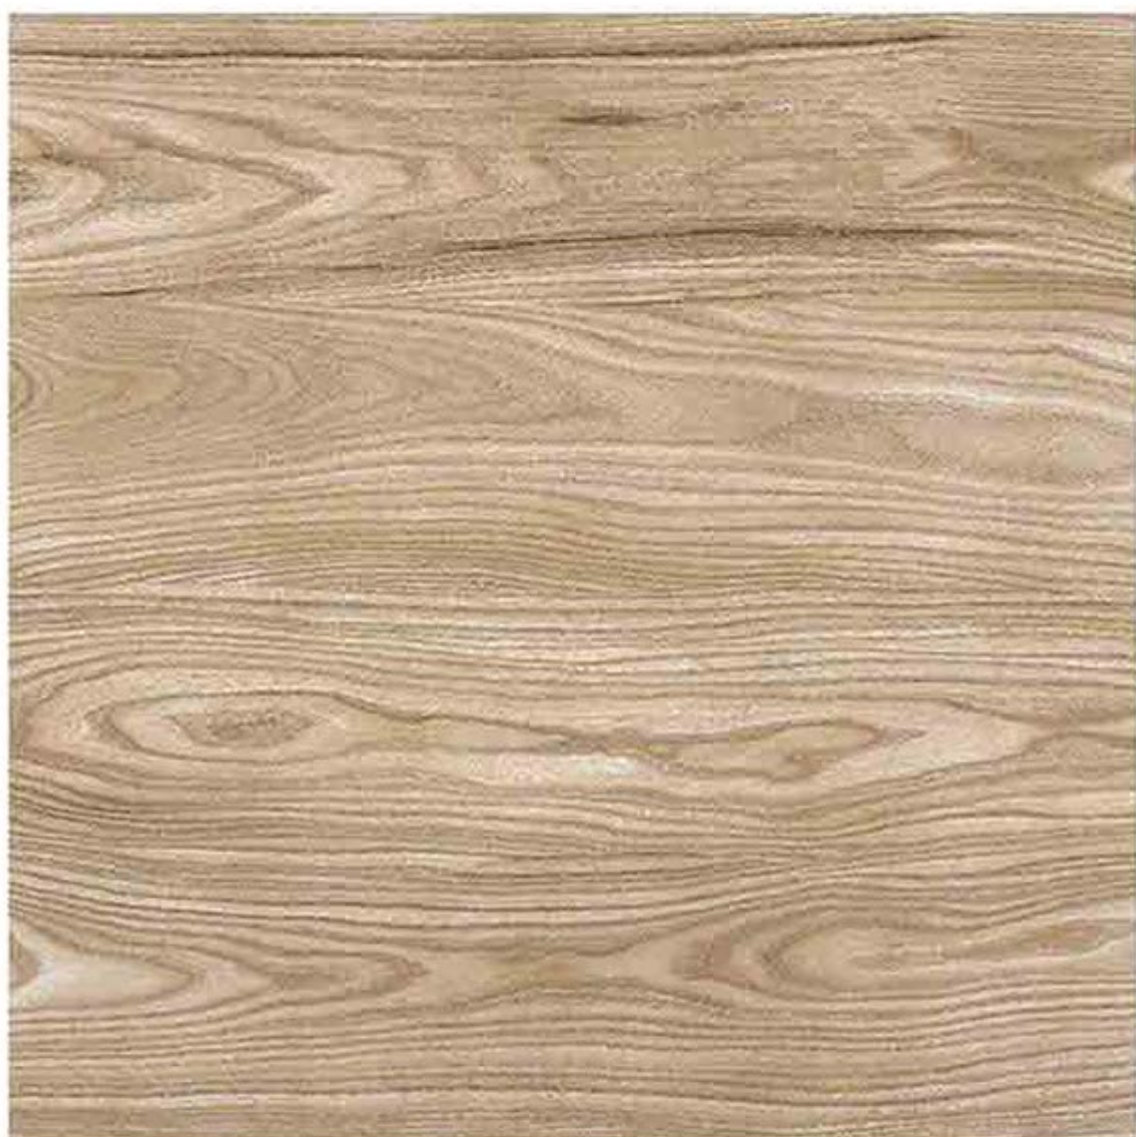

Frost
Resistant

Chemical
Resistant

Stain
Resistance

Zero
Maintenance

Easy to
Clean

CERAMIC
FLOOR
TILE

60x
60
CM

PUNCH
COLLECTION