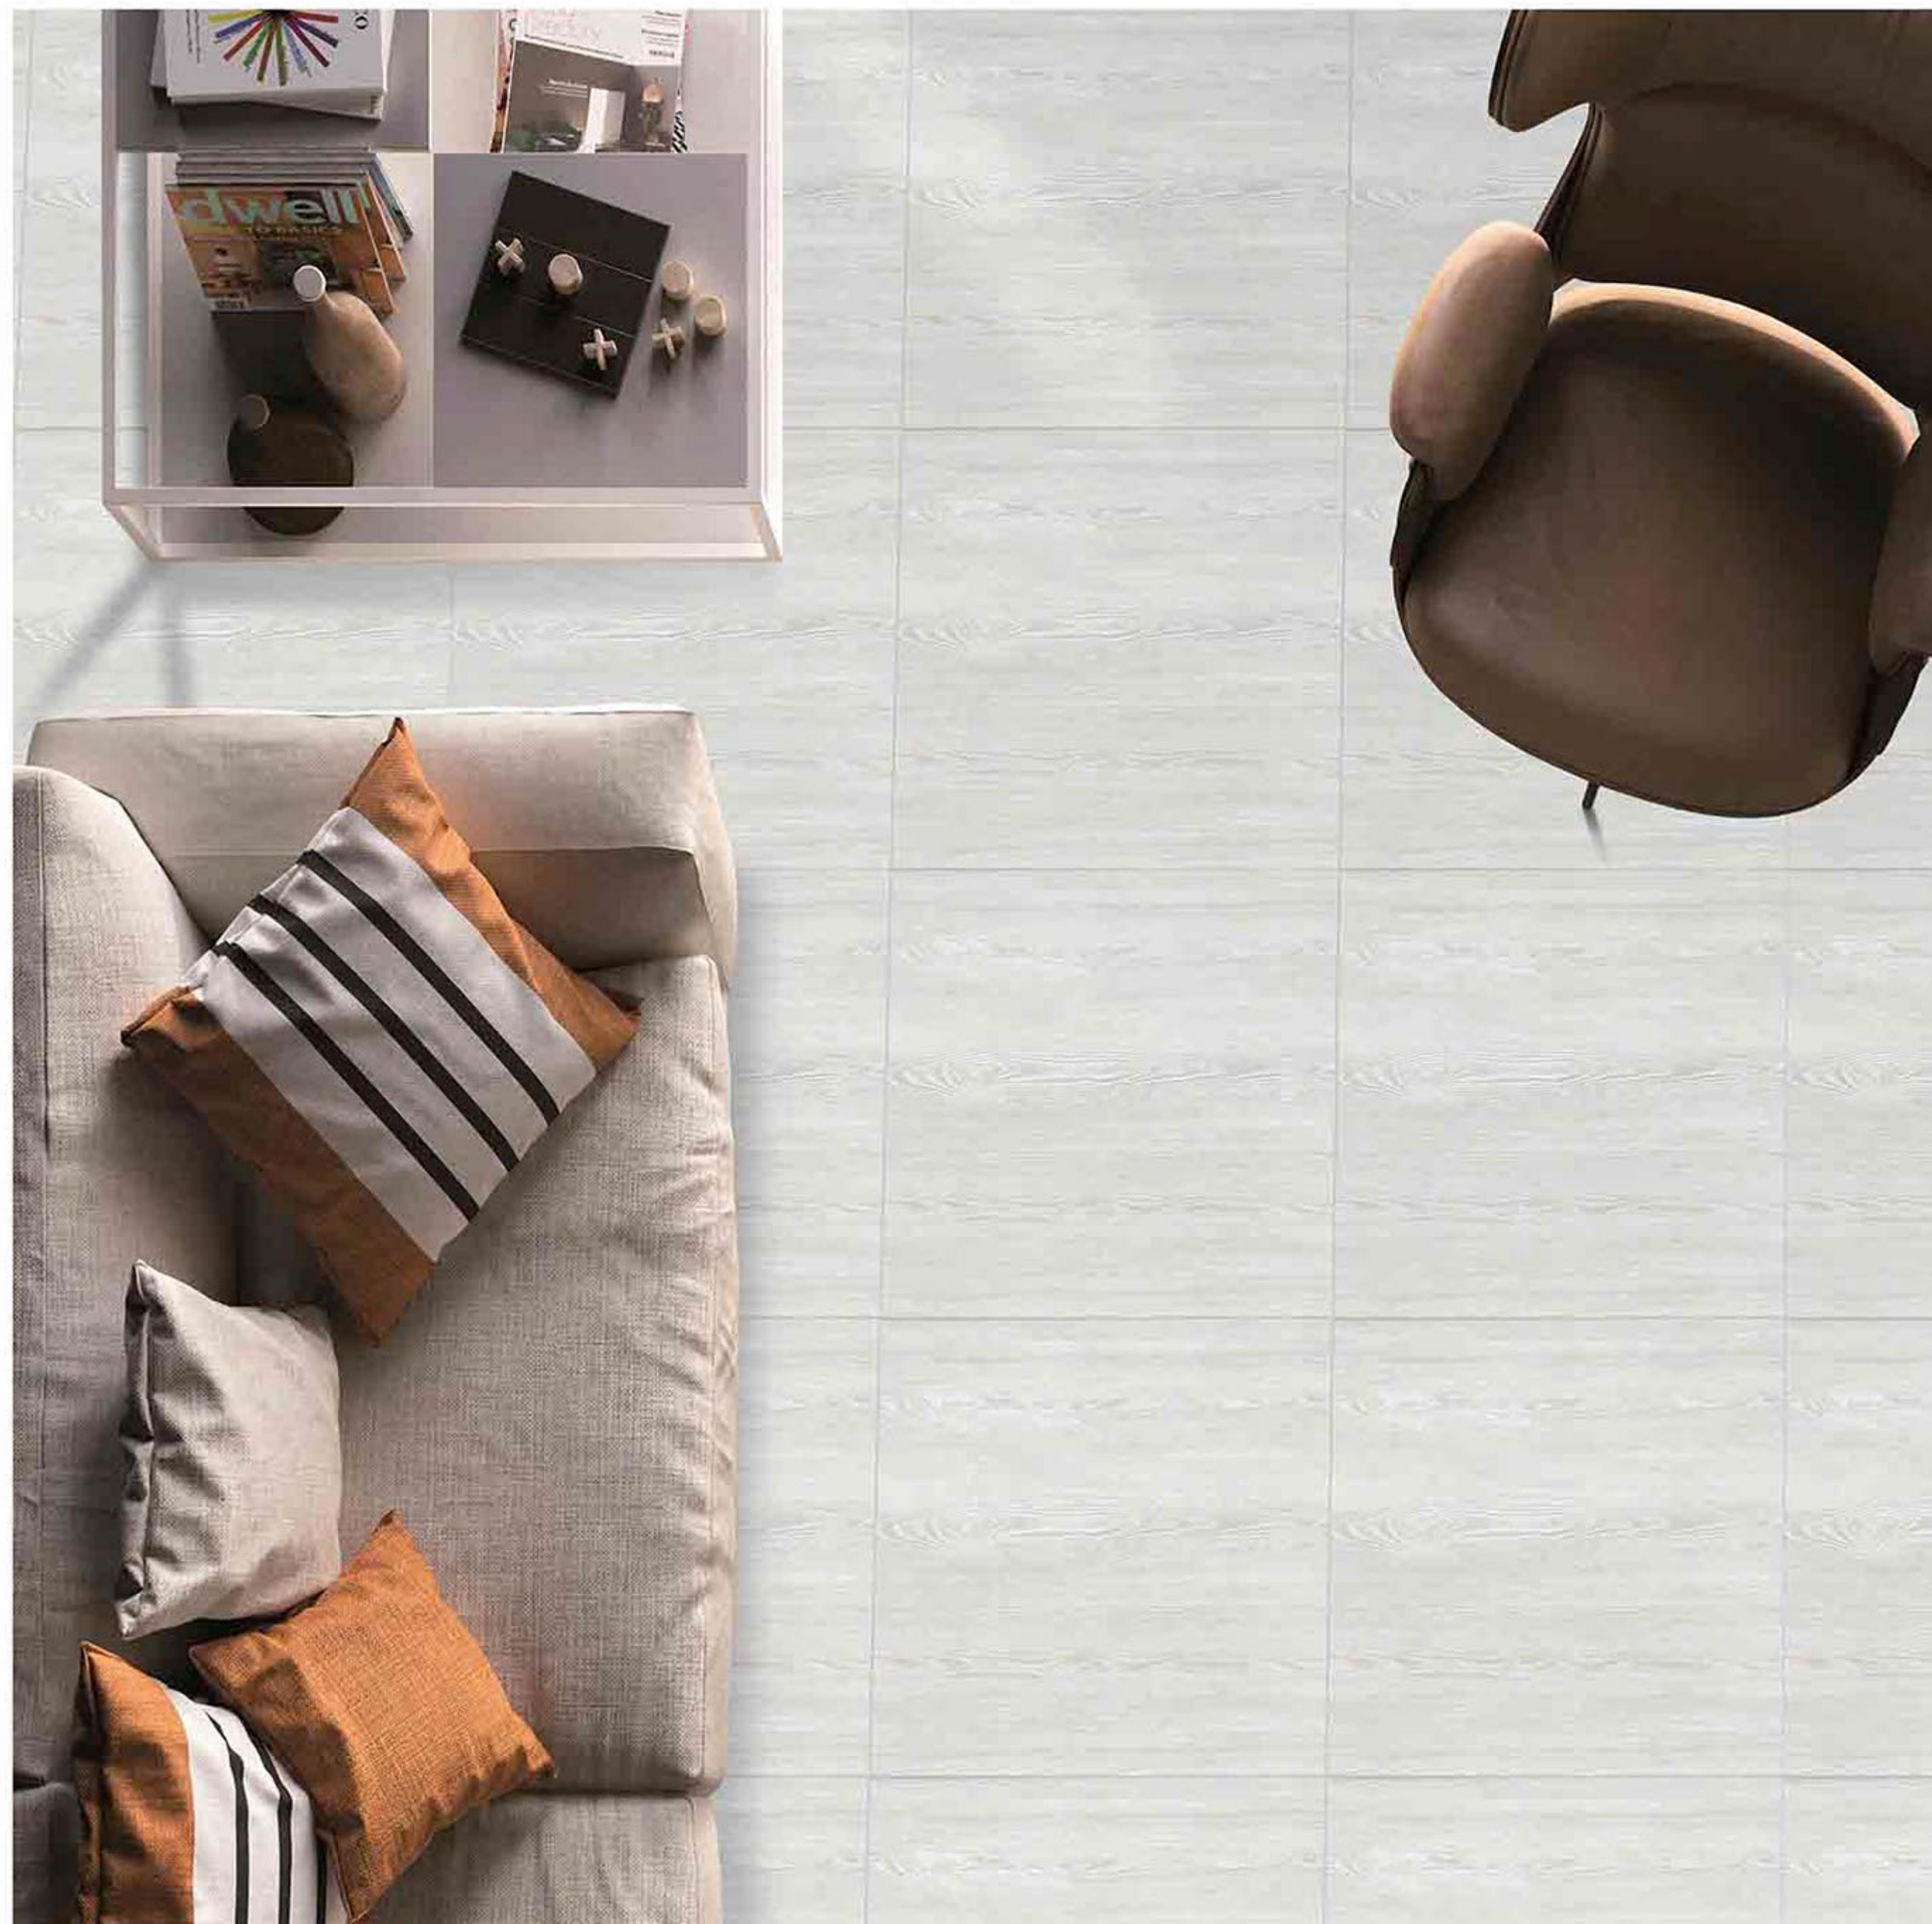

Frost
Resistant

Chemical
Resistant

Stain
Resistance

Zero
Maintenance

Easy to
Clean

CERAMIC
FLOOR
TILE

60x
60
CM

PUNCH
COLLECTION