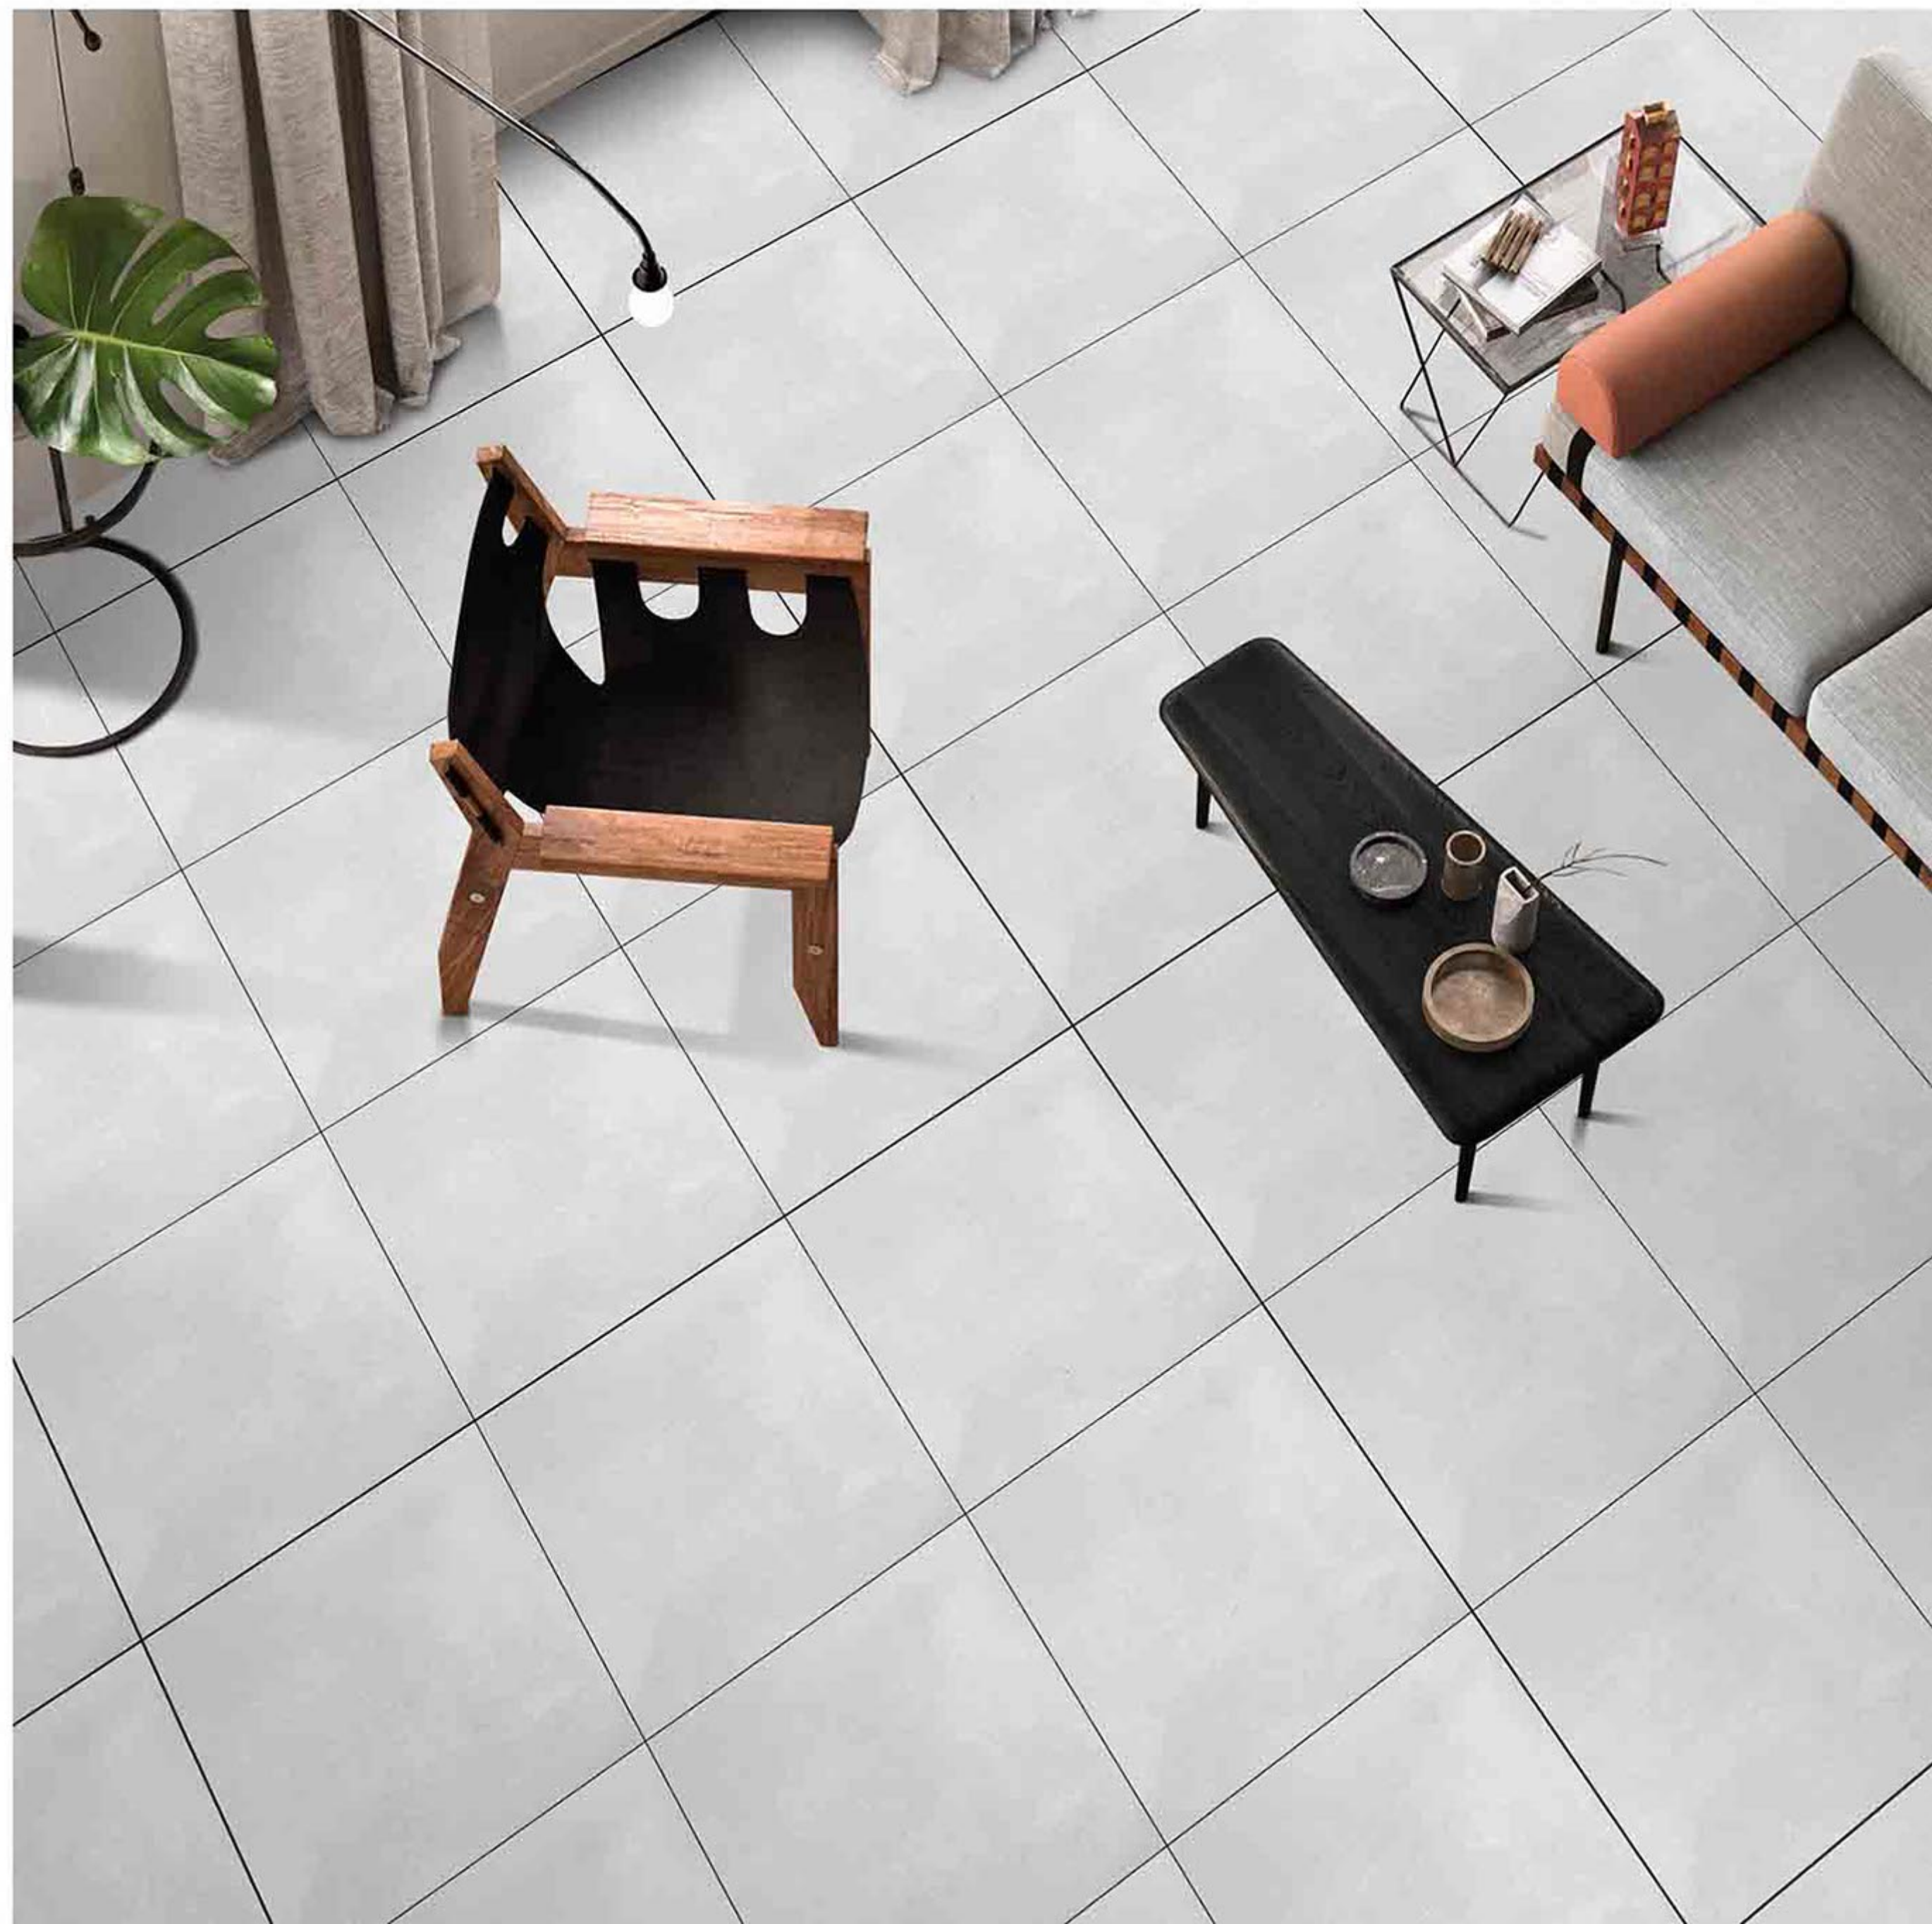

CERAMIC
FLOOR
TILE

60x
60
CM

PUNCH
COLLECTION

1018

Low Water
Absorption

Frost
Resistant

Chemical
Resistant

Stain
Resistance

Zero
Maintenance

Easy to
Clean