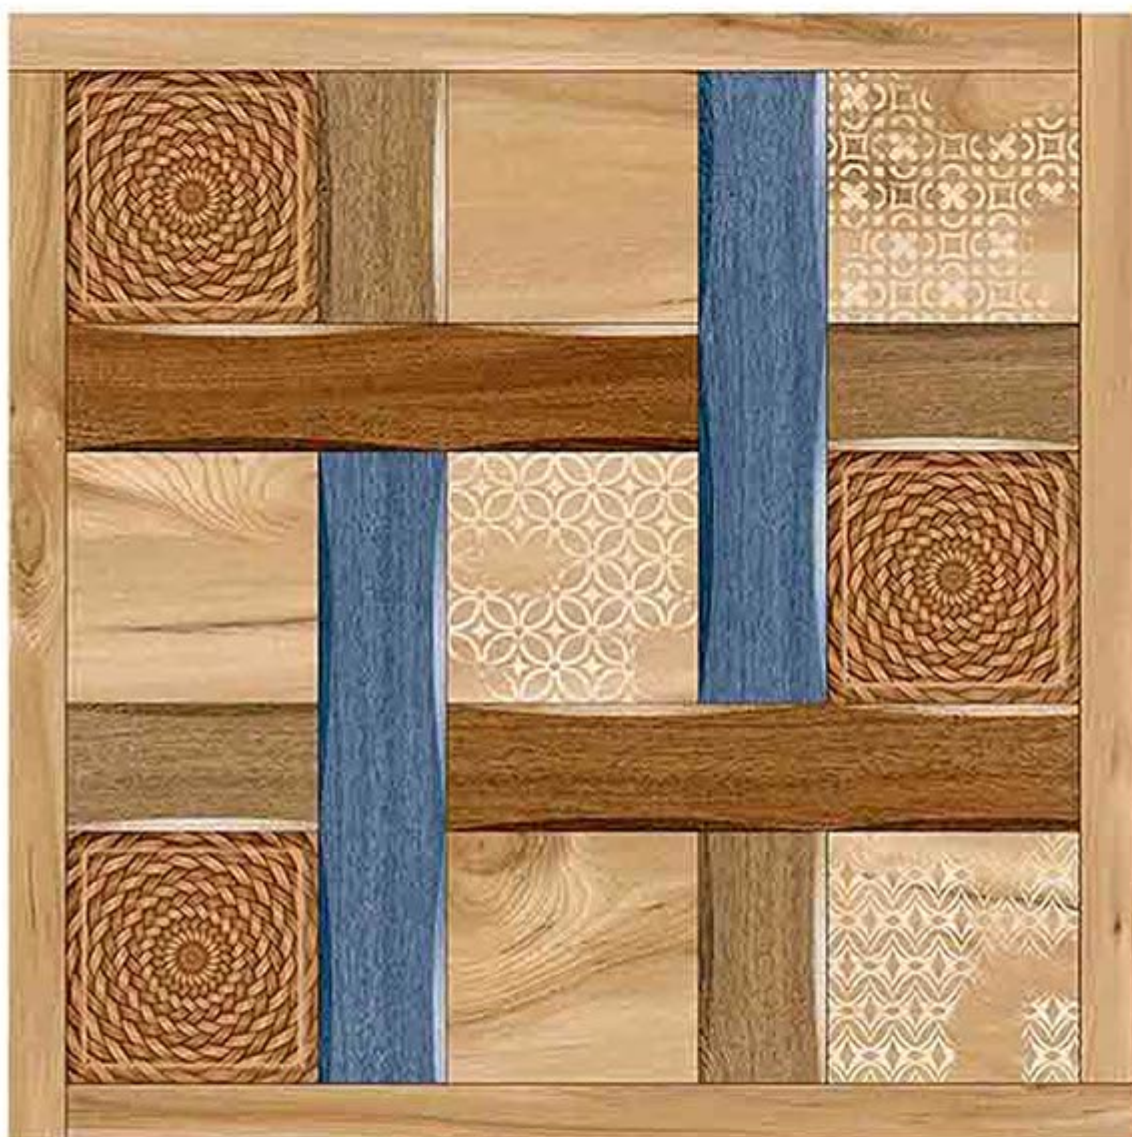

Frost
Resistant

Chemical
Resistant

Stain
Resistance

Zero
Maintenance

Easy to
Clean

CERAMIC
FLOOR
TILE

60x
60
CM

PUNCH
COLLECTION