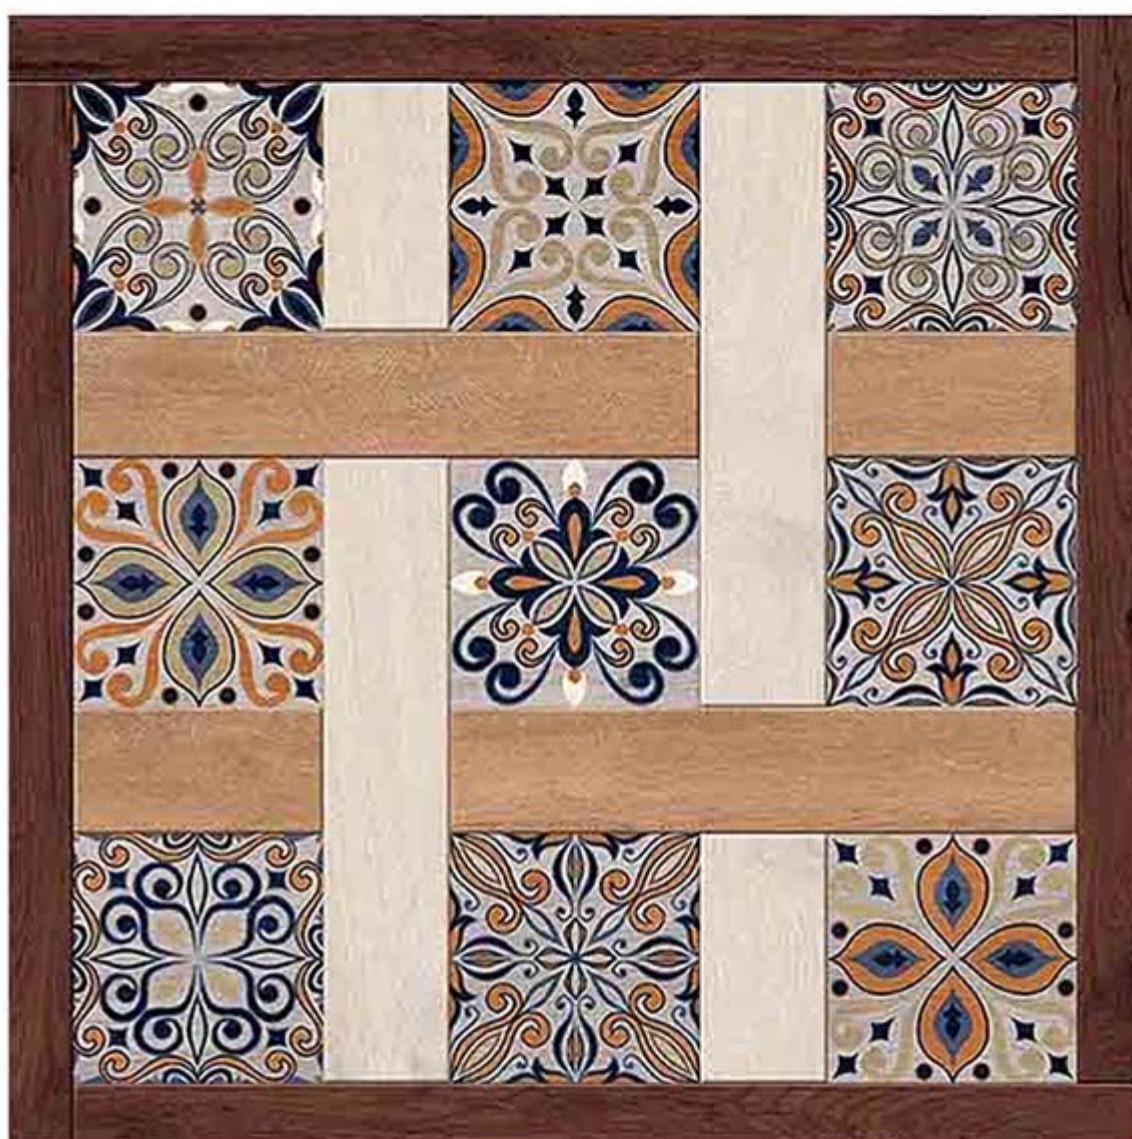

Frost
Resistant

Chemical
Resistant

Stain
Resistance

Zero
Maintenance

Easy to
Clean

CERAMIC
FLOOR
TILE

60x
60
CM

PUNCH
COLLECTION