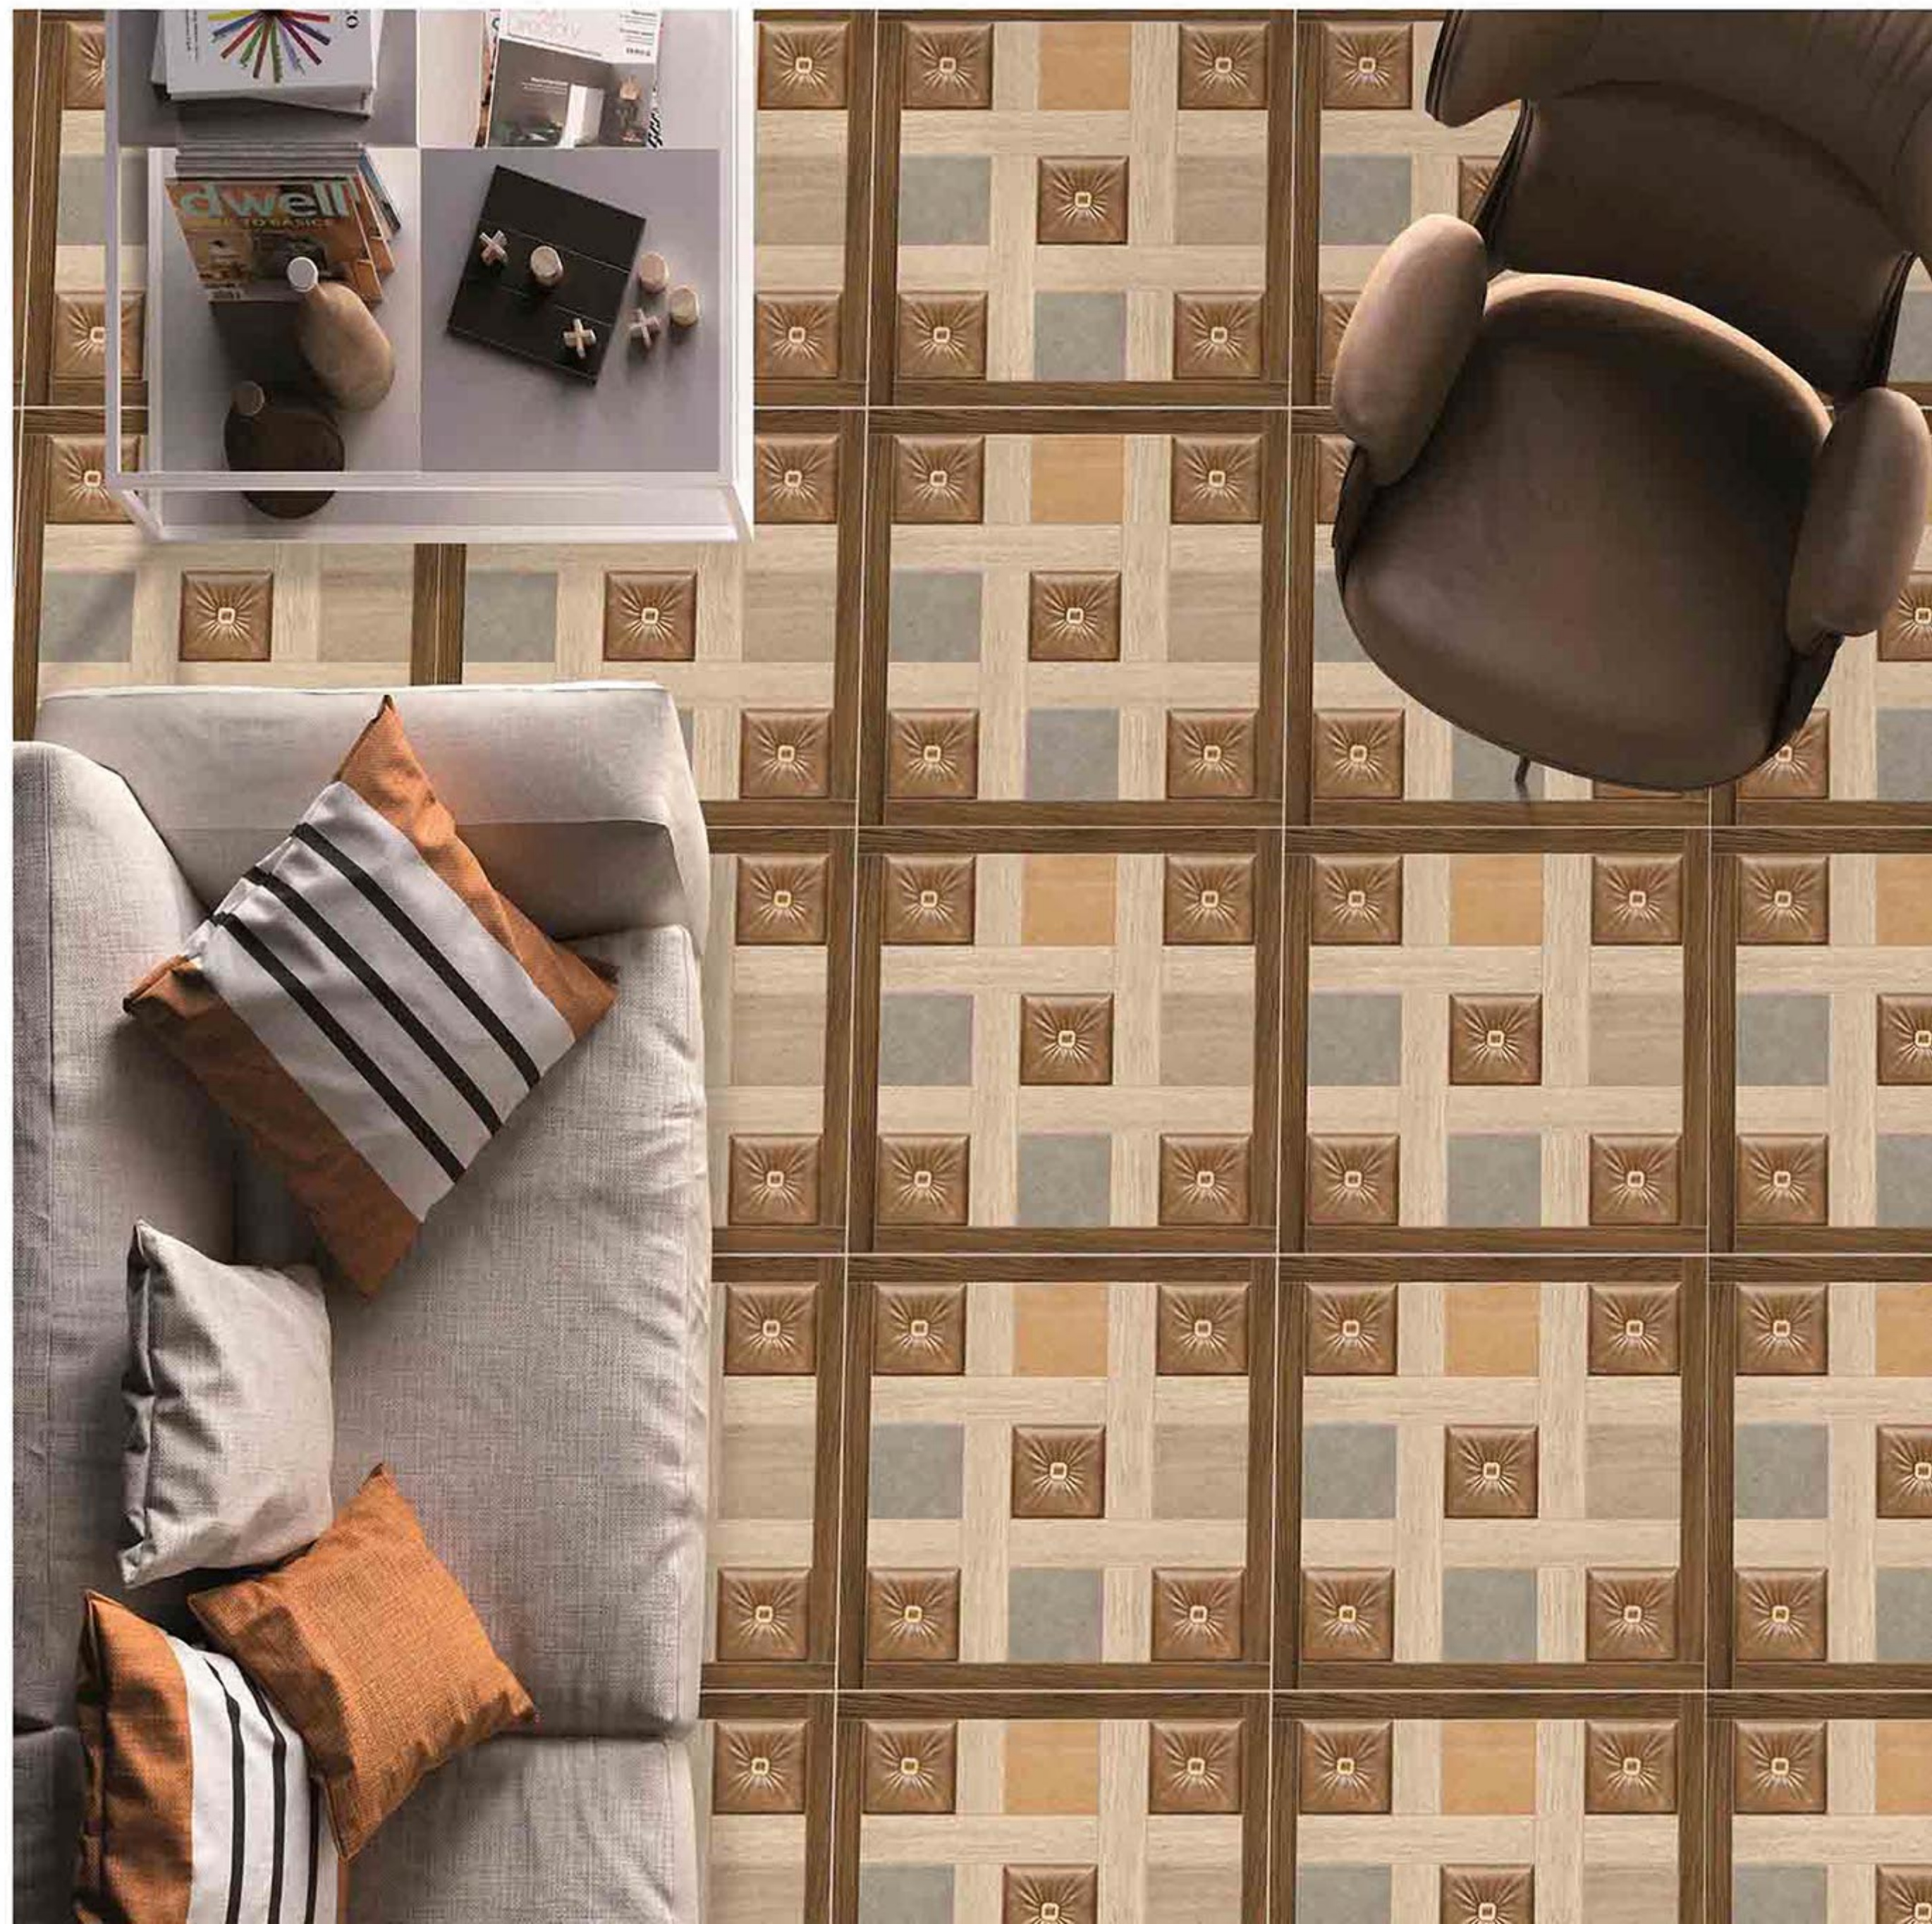

CERAMIC
FLOOR
TILE

60x
60
CM

PUNCH
COLLECTION

1014

Low Water
Absorption

Frost
Resistant

Chemical
Resistant

Stain
Resistance

Zero
Maintenance

Easy to
Clean