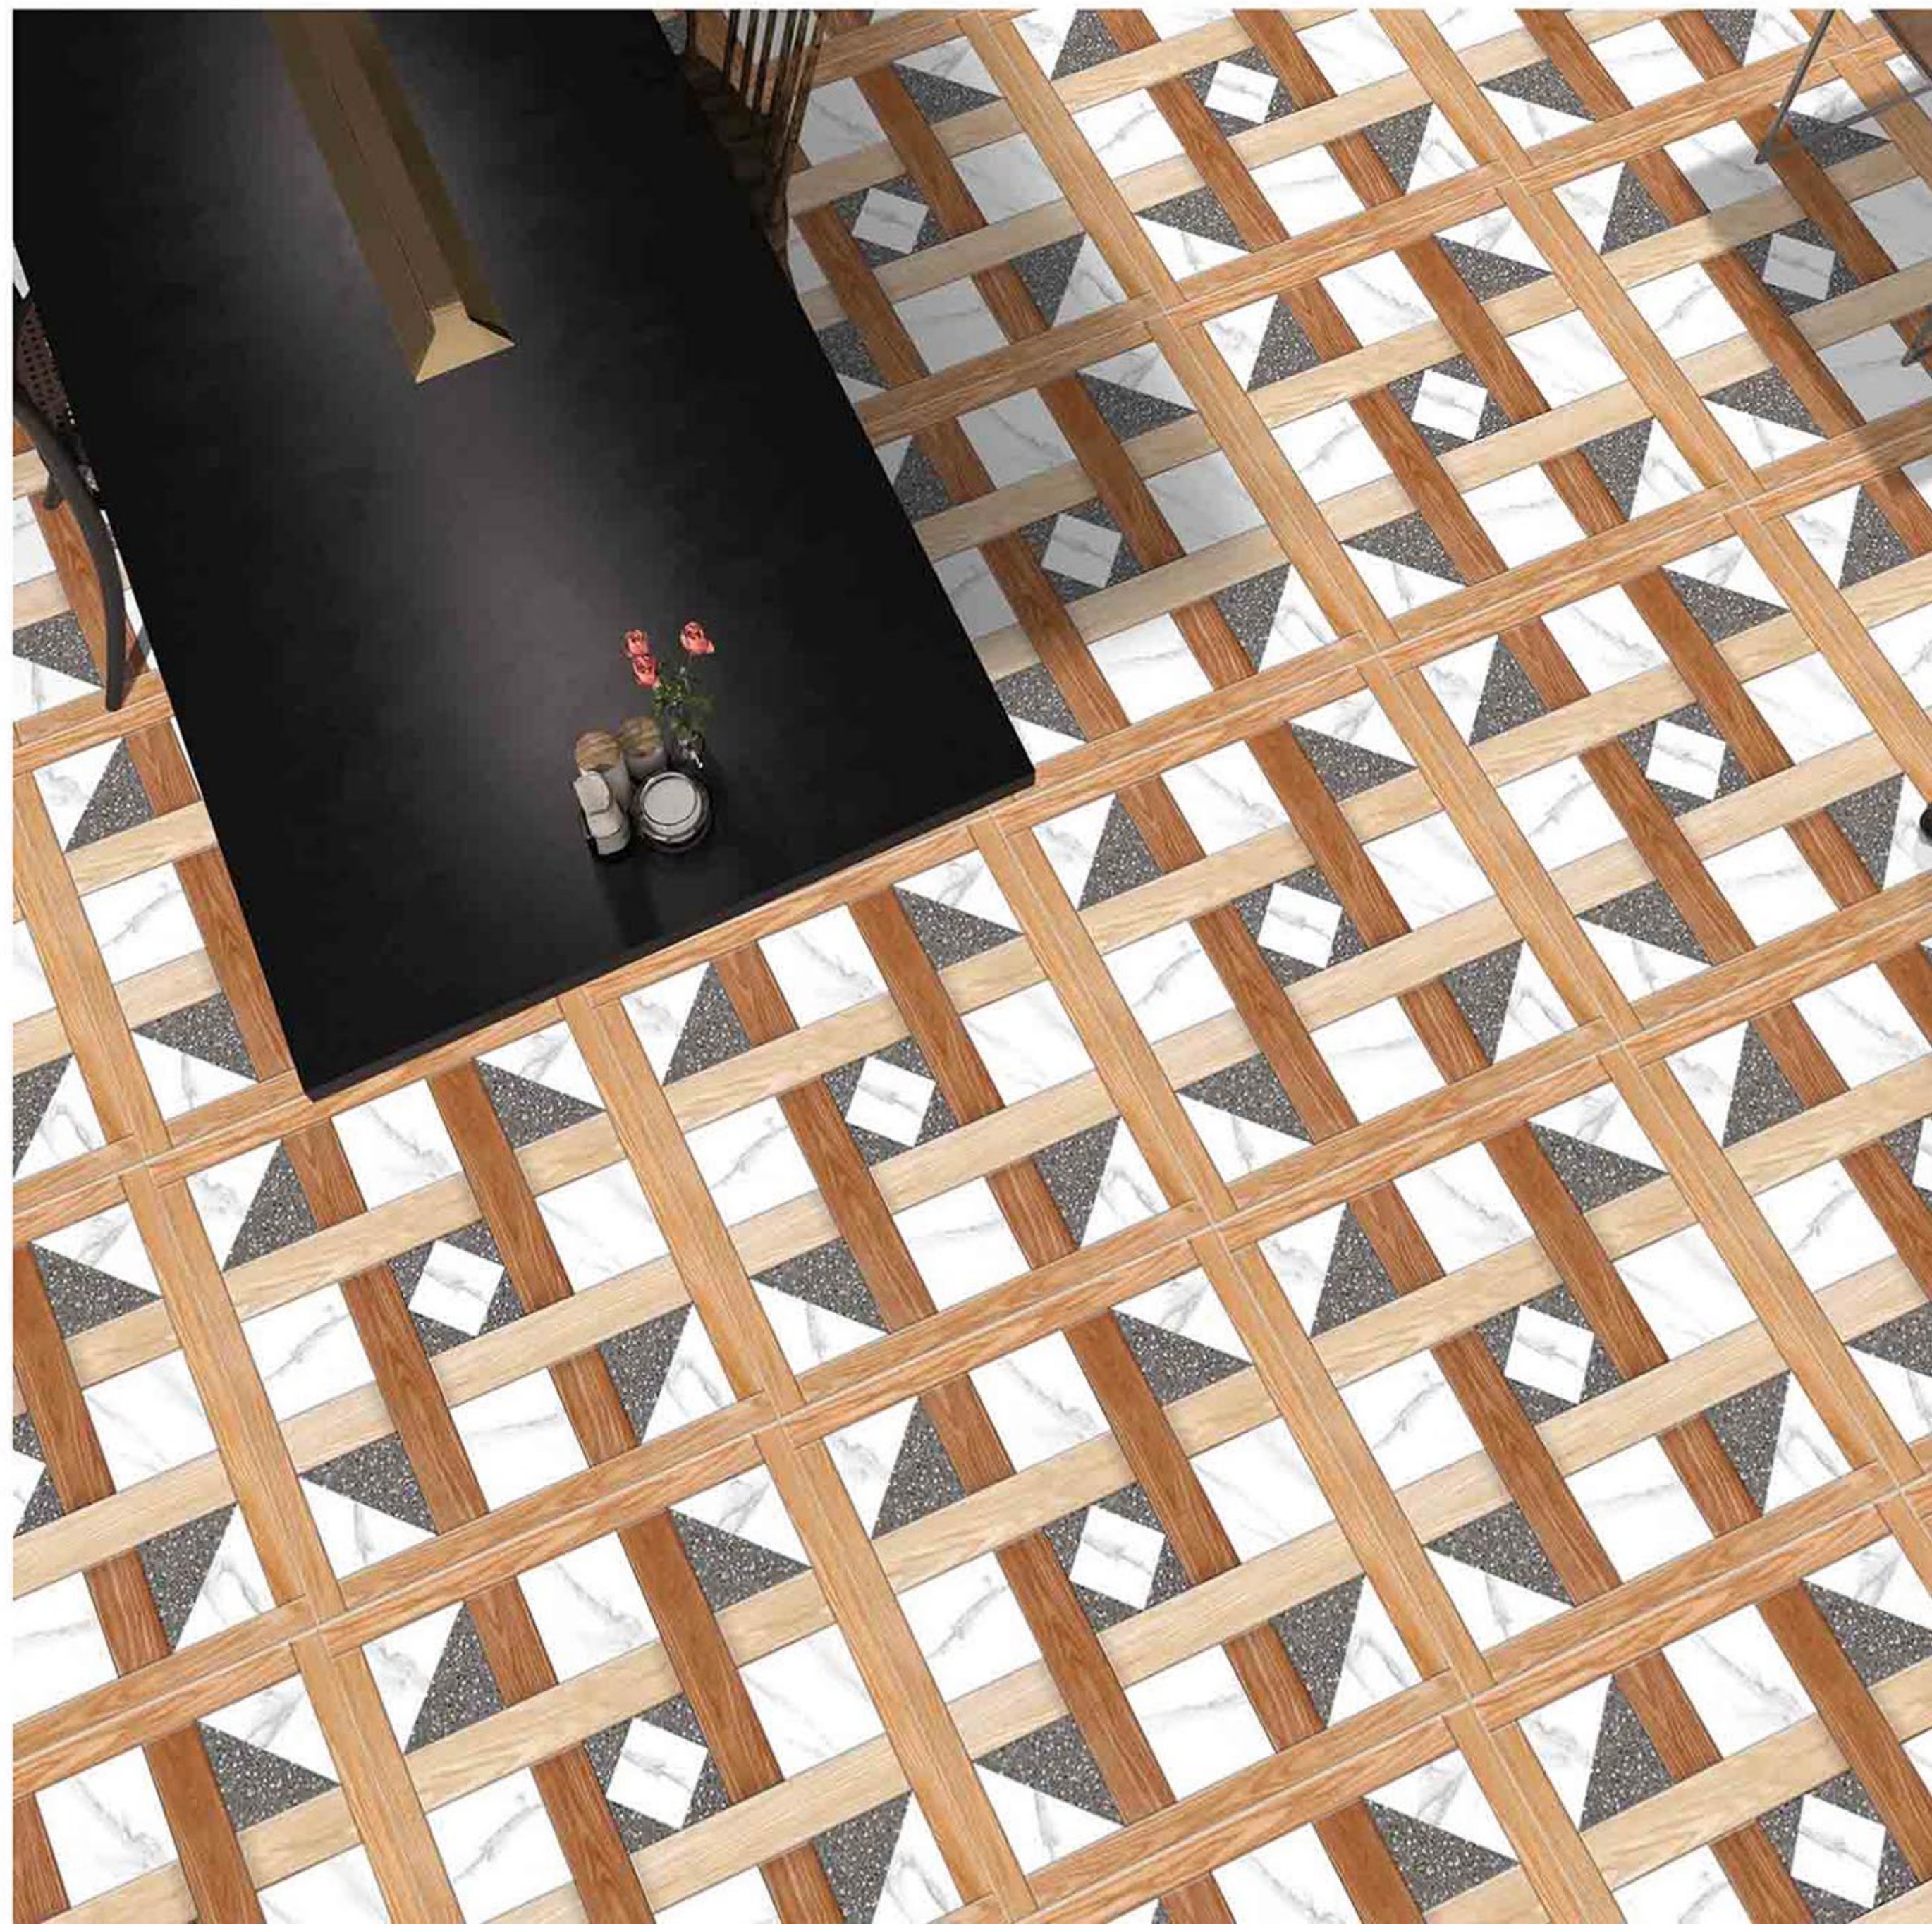

PUNCH
COLLECTION

1048

Low Water
Absorption

Frost
Resistant

Chemical
Resistant

Stain
Resistance

Zero
Maintenance

Easy to
Clean