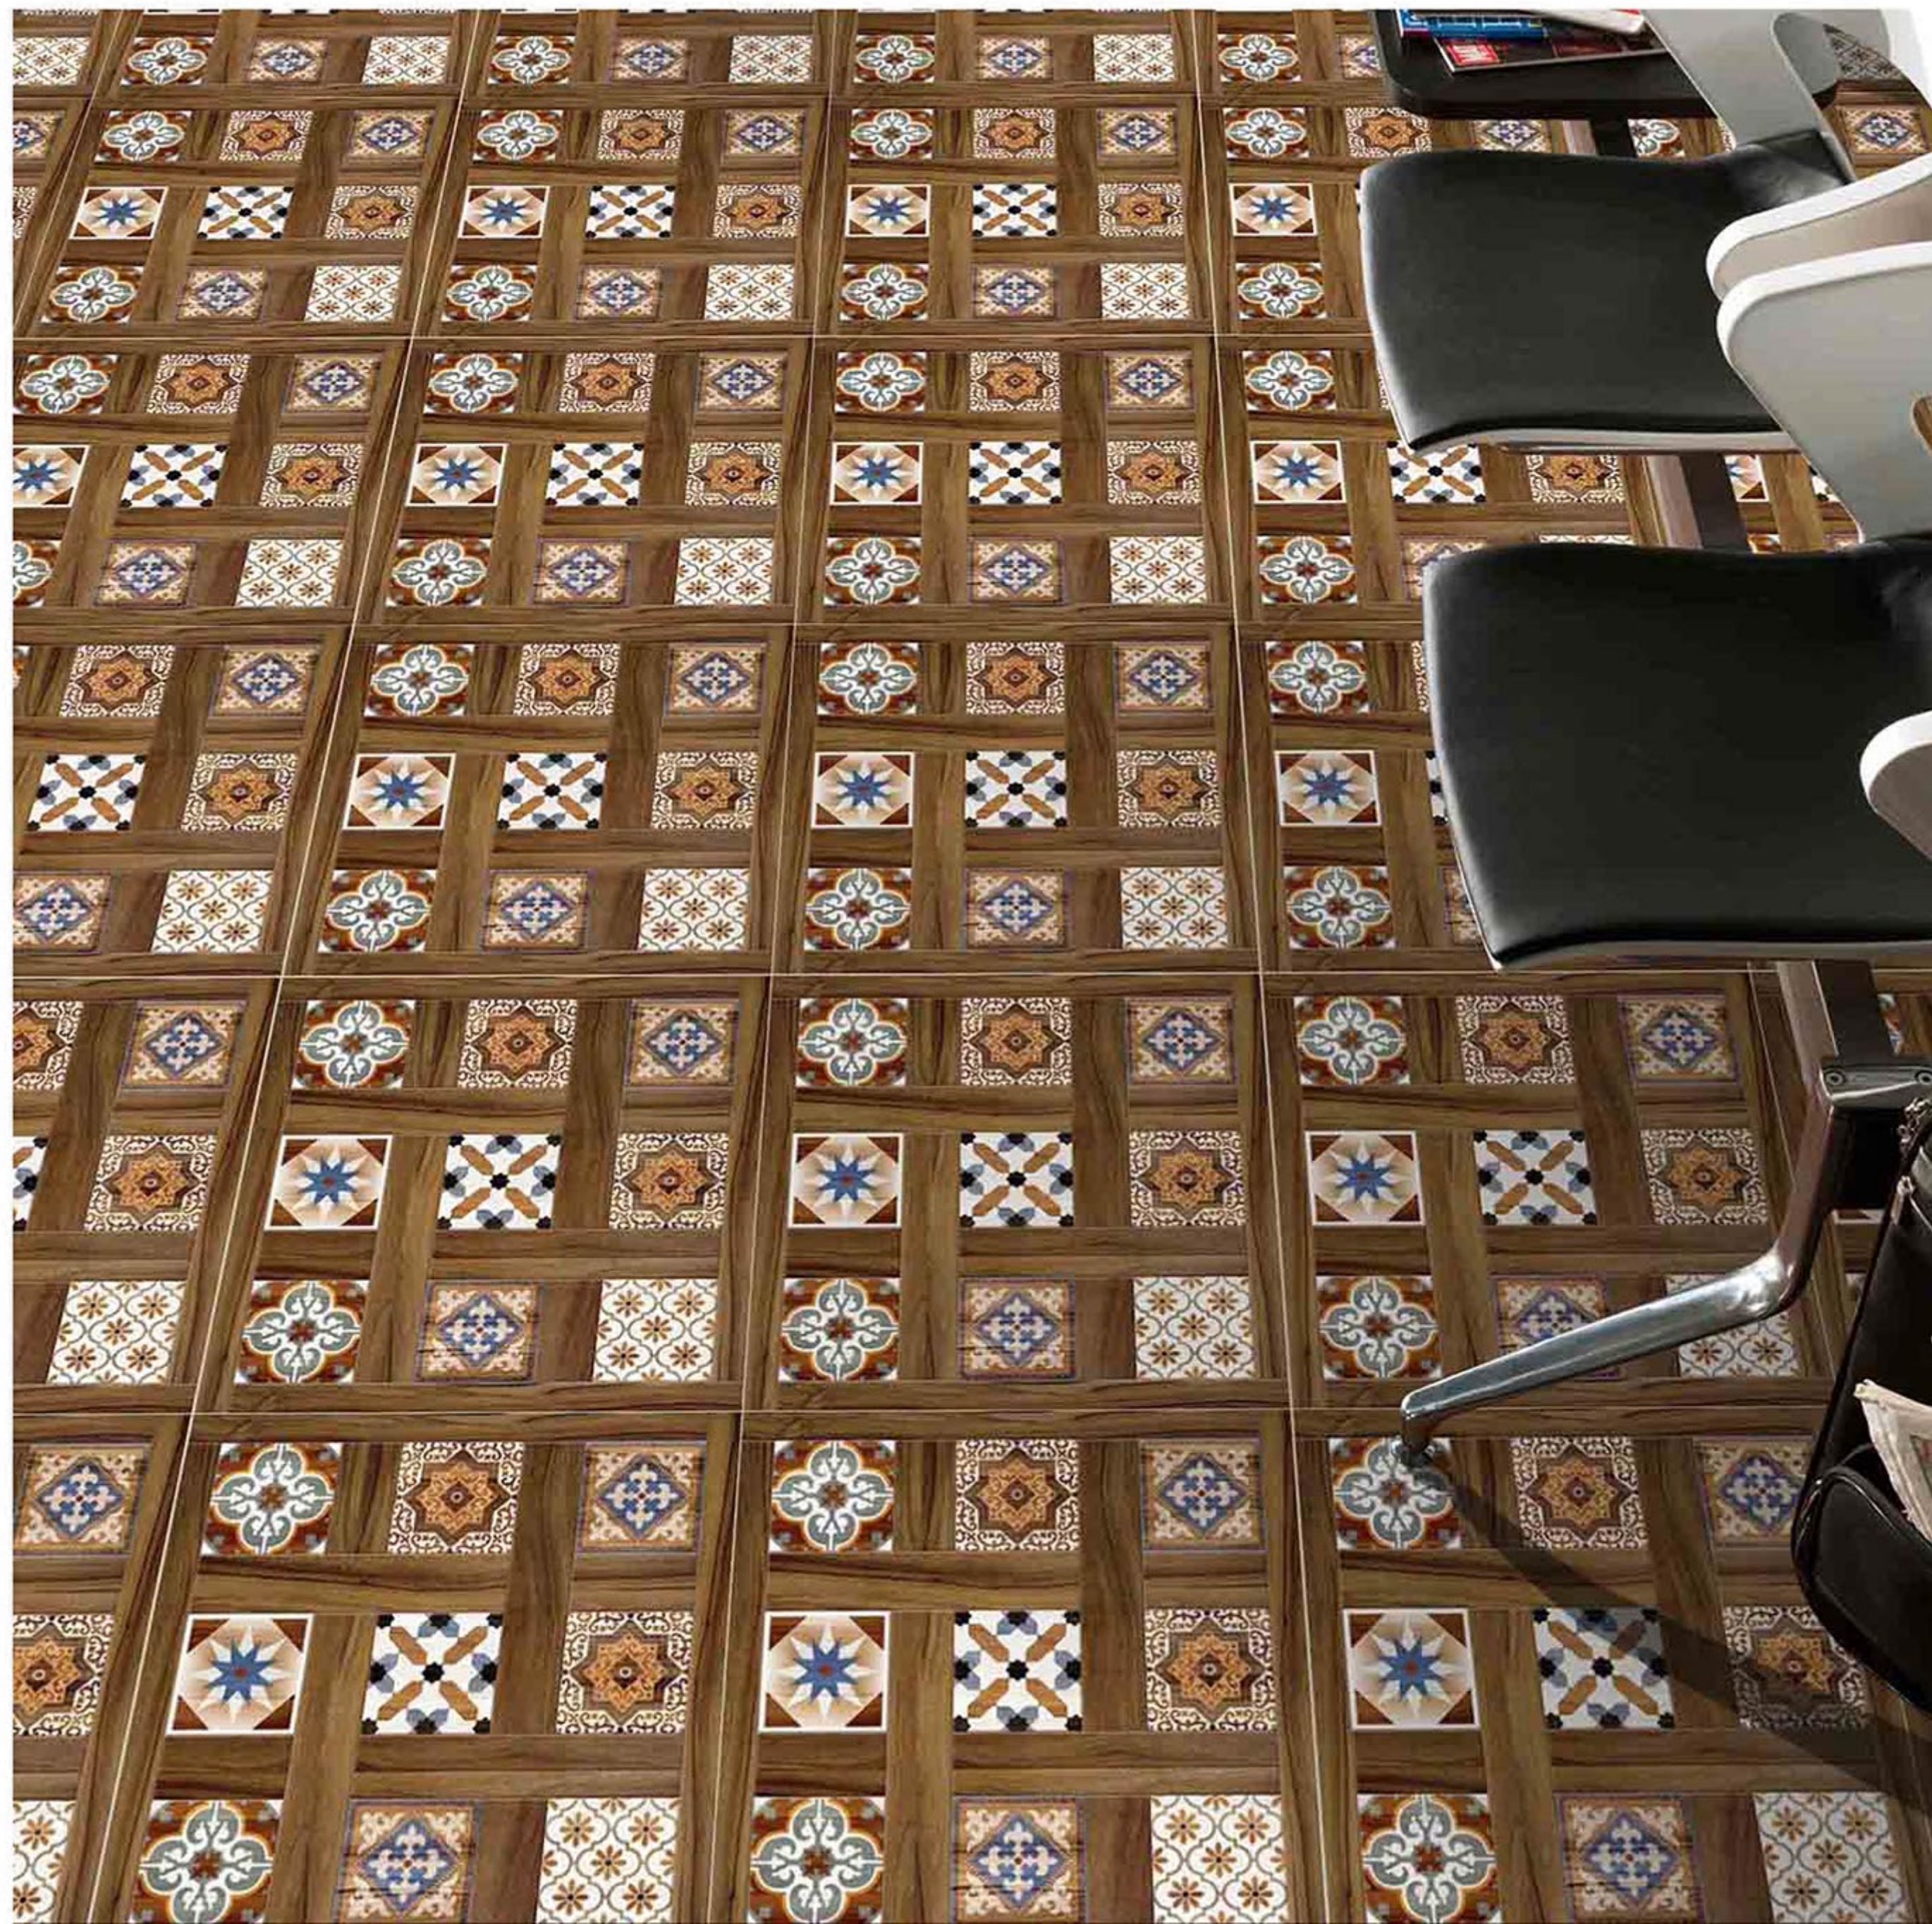

CERAMIC
FLOOR
TILE

60x
60
CM

PUNCH
COLLECTION

1001

Low Water
Absorption

Frost
Resistant

Chemical
Resistant

Stain
Resistance

Zero
Maintenance

Easy to
Clean