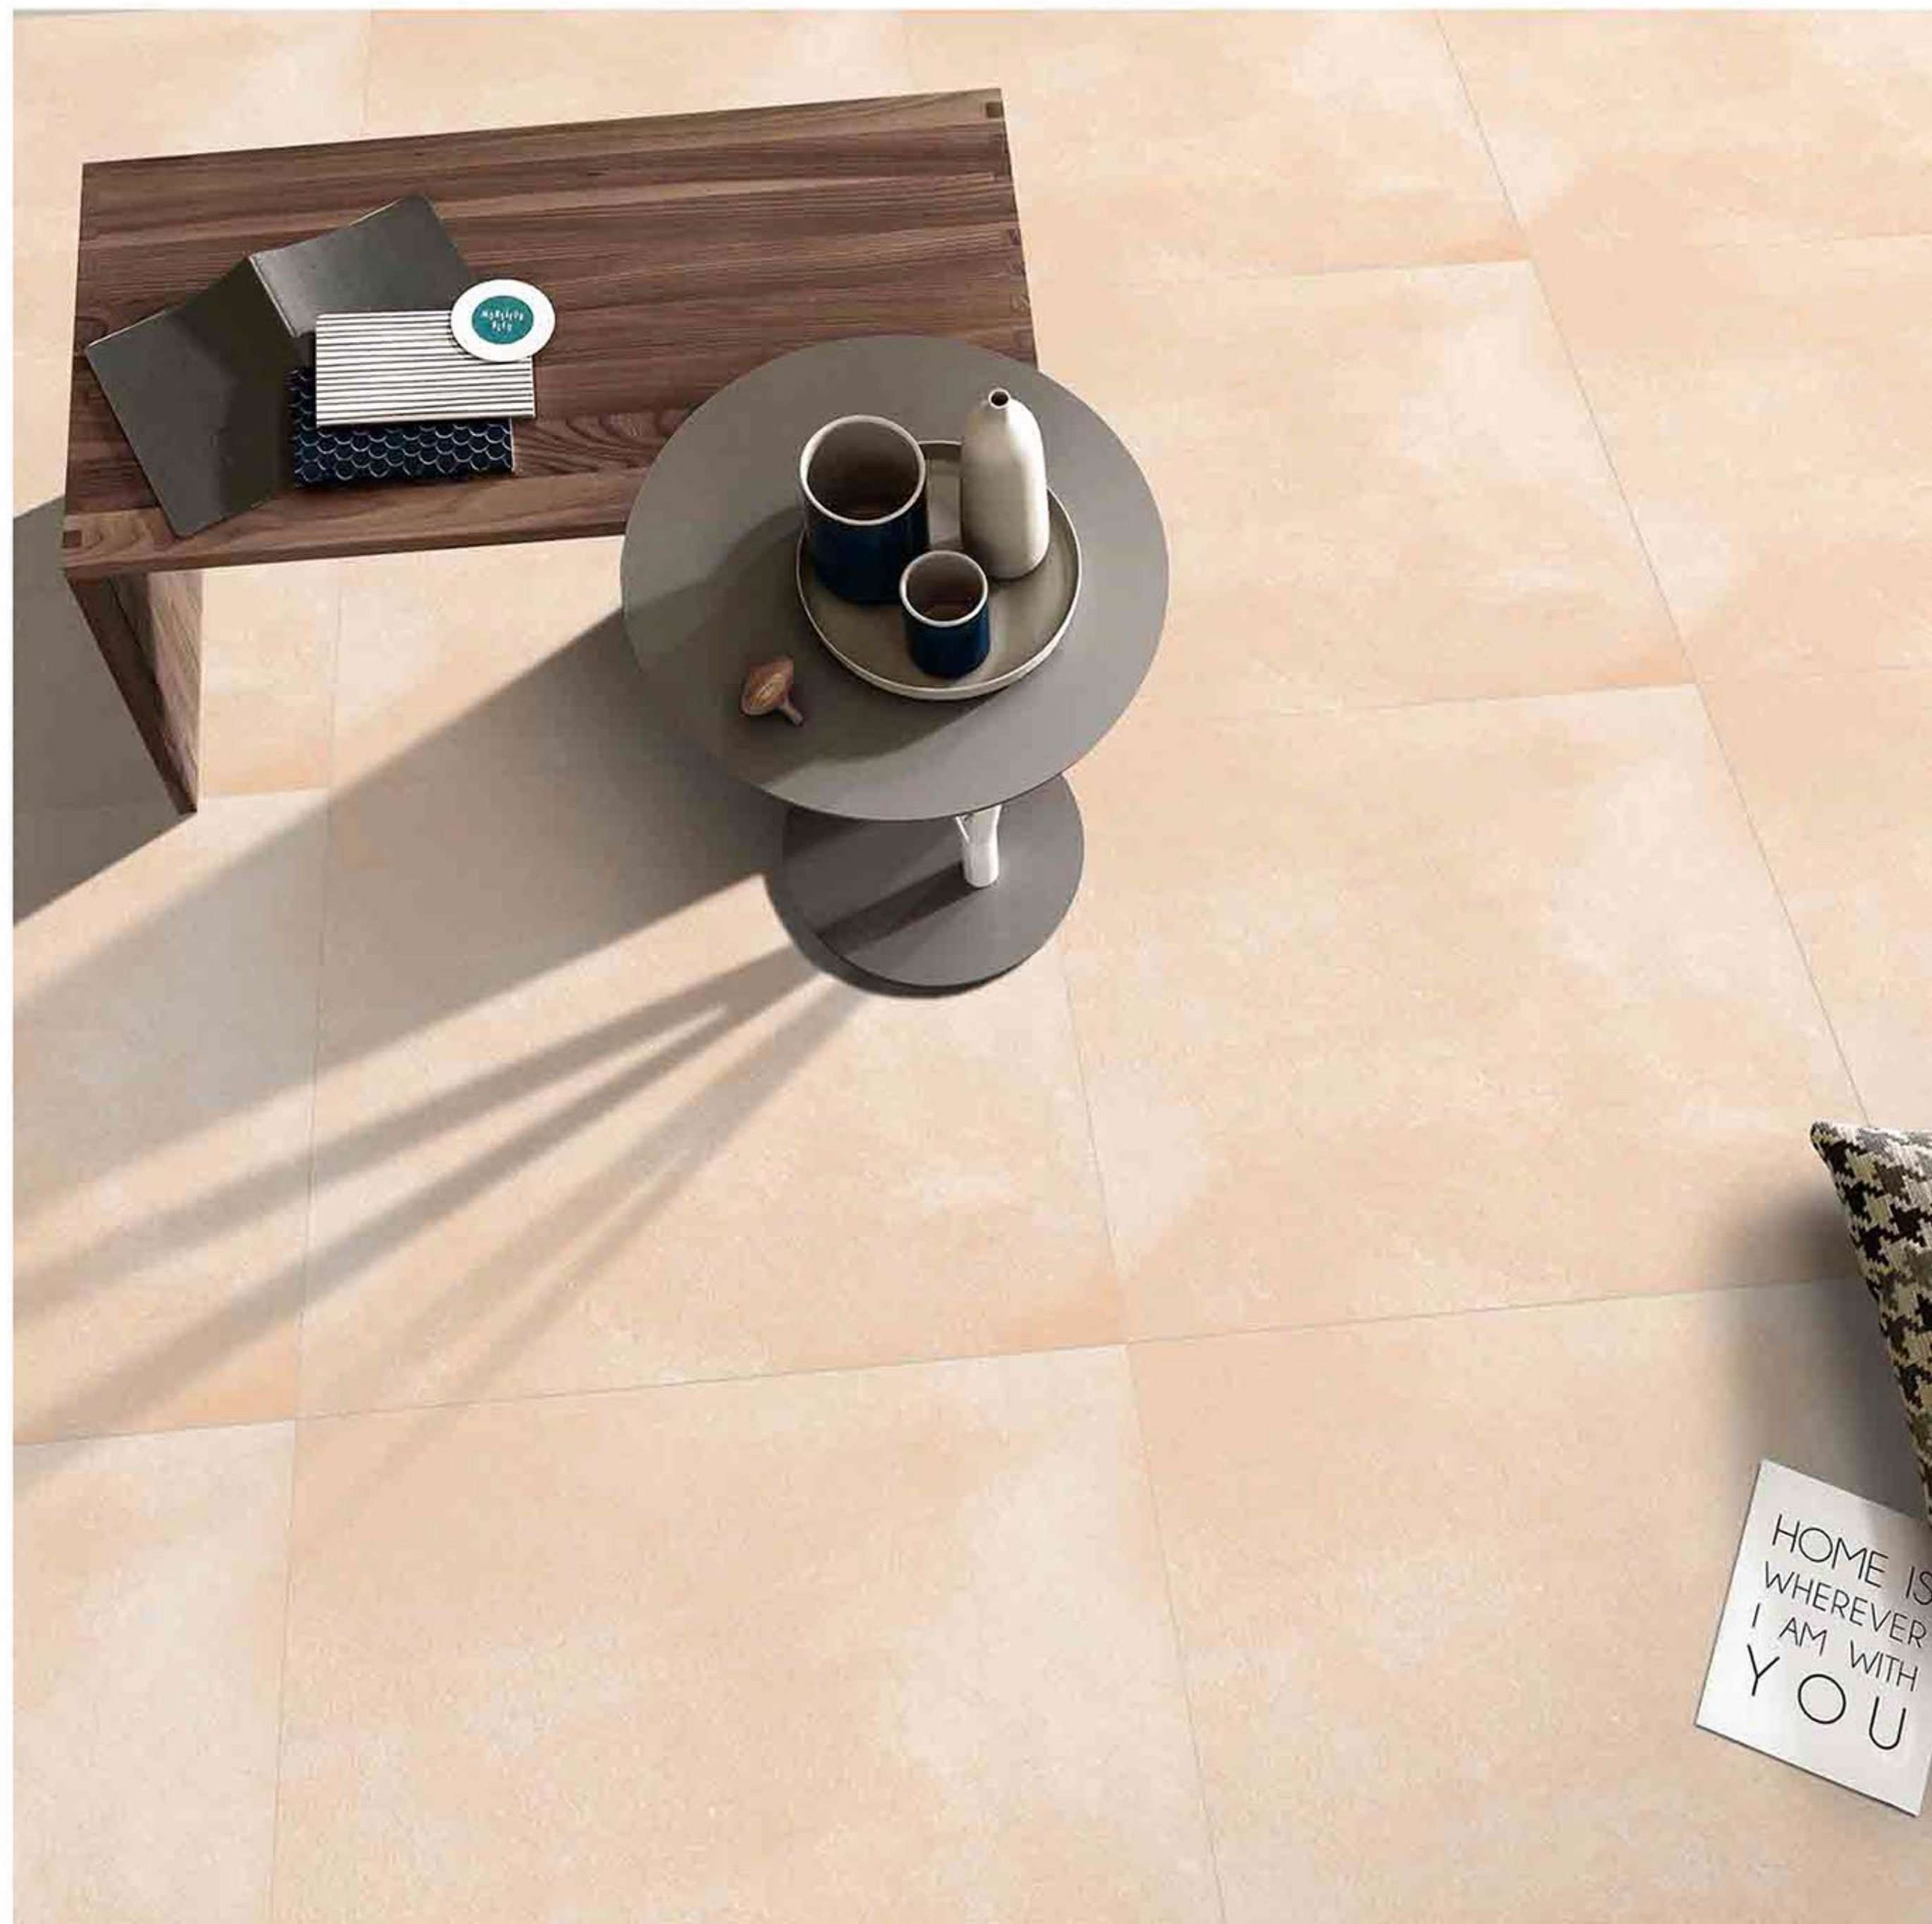

Frost
Resistant

Chemical
Resistant

Stain
Resistance

Zero
Maintenance

Easy to
Clean

CERAMIC
FLOOR
TILE

60x
60
CM

PUNCH
COLLECTION