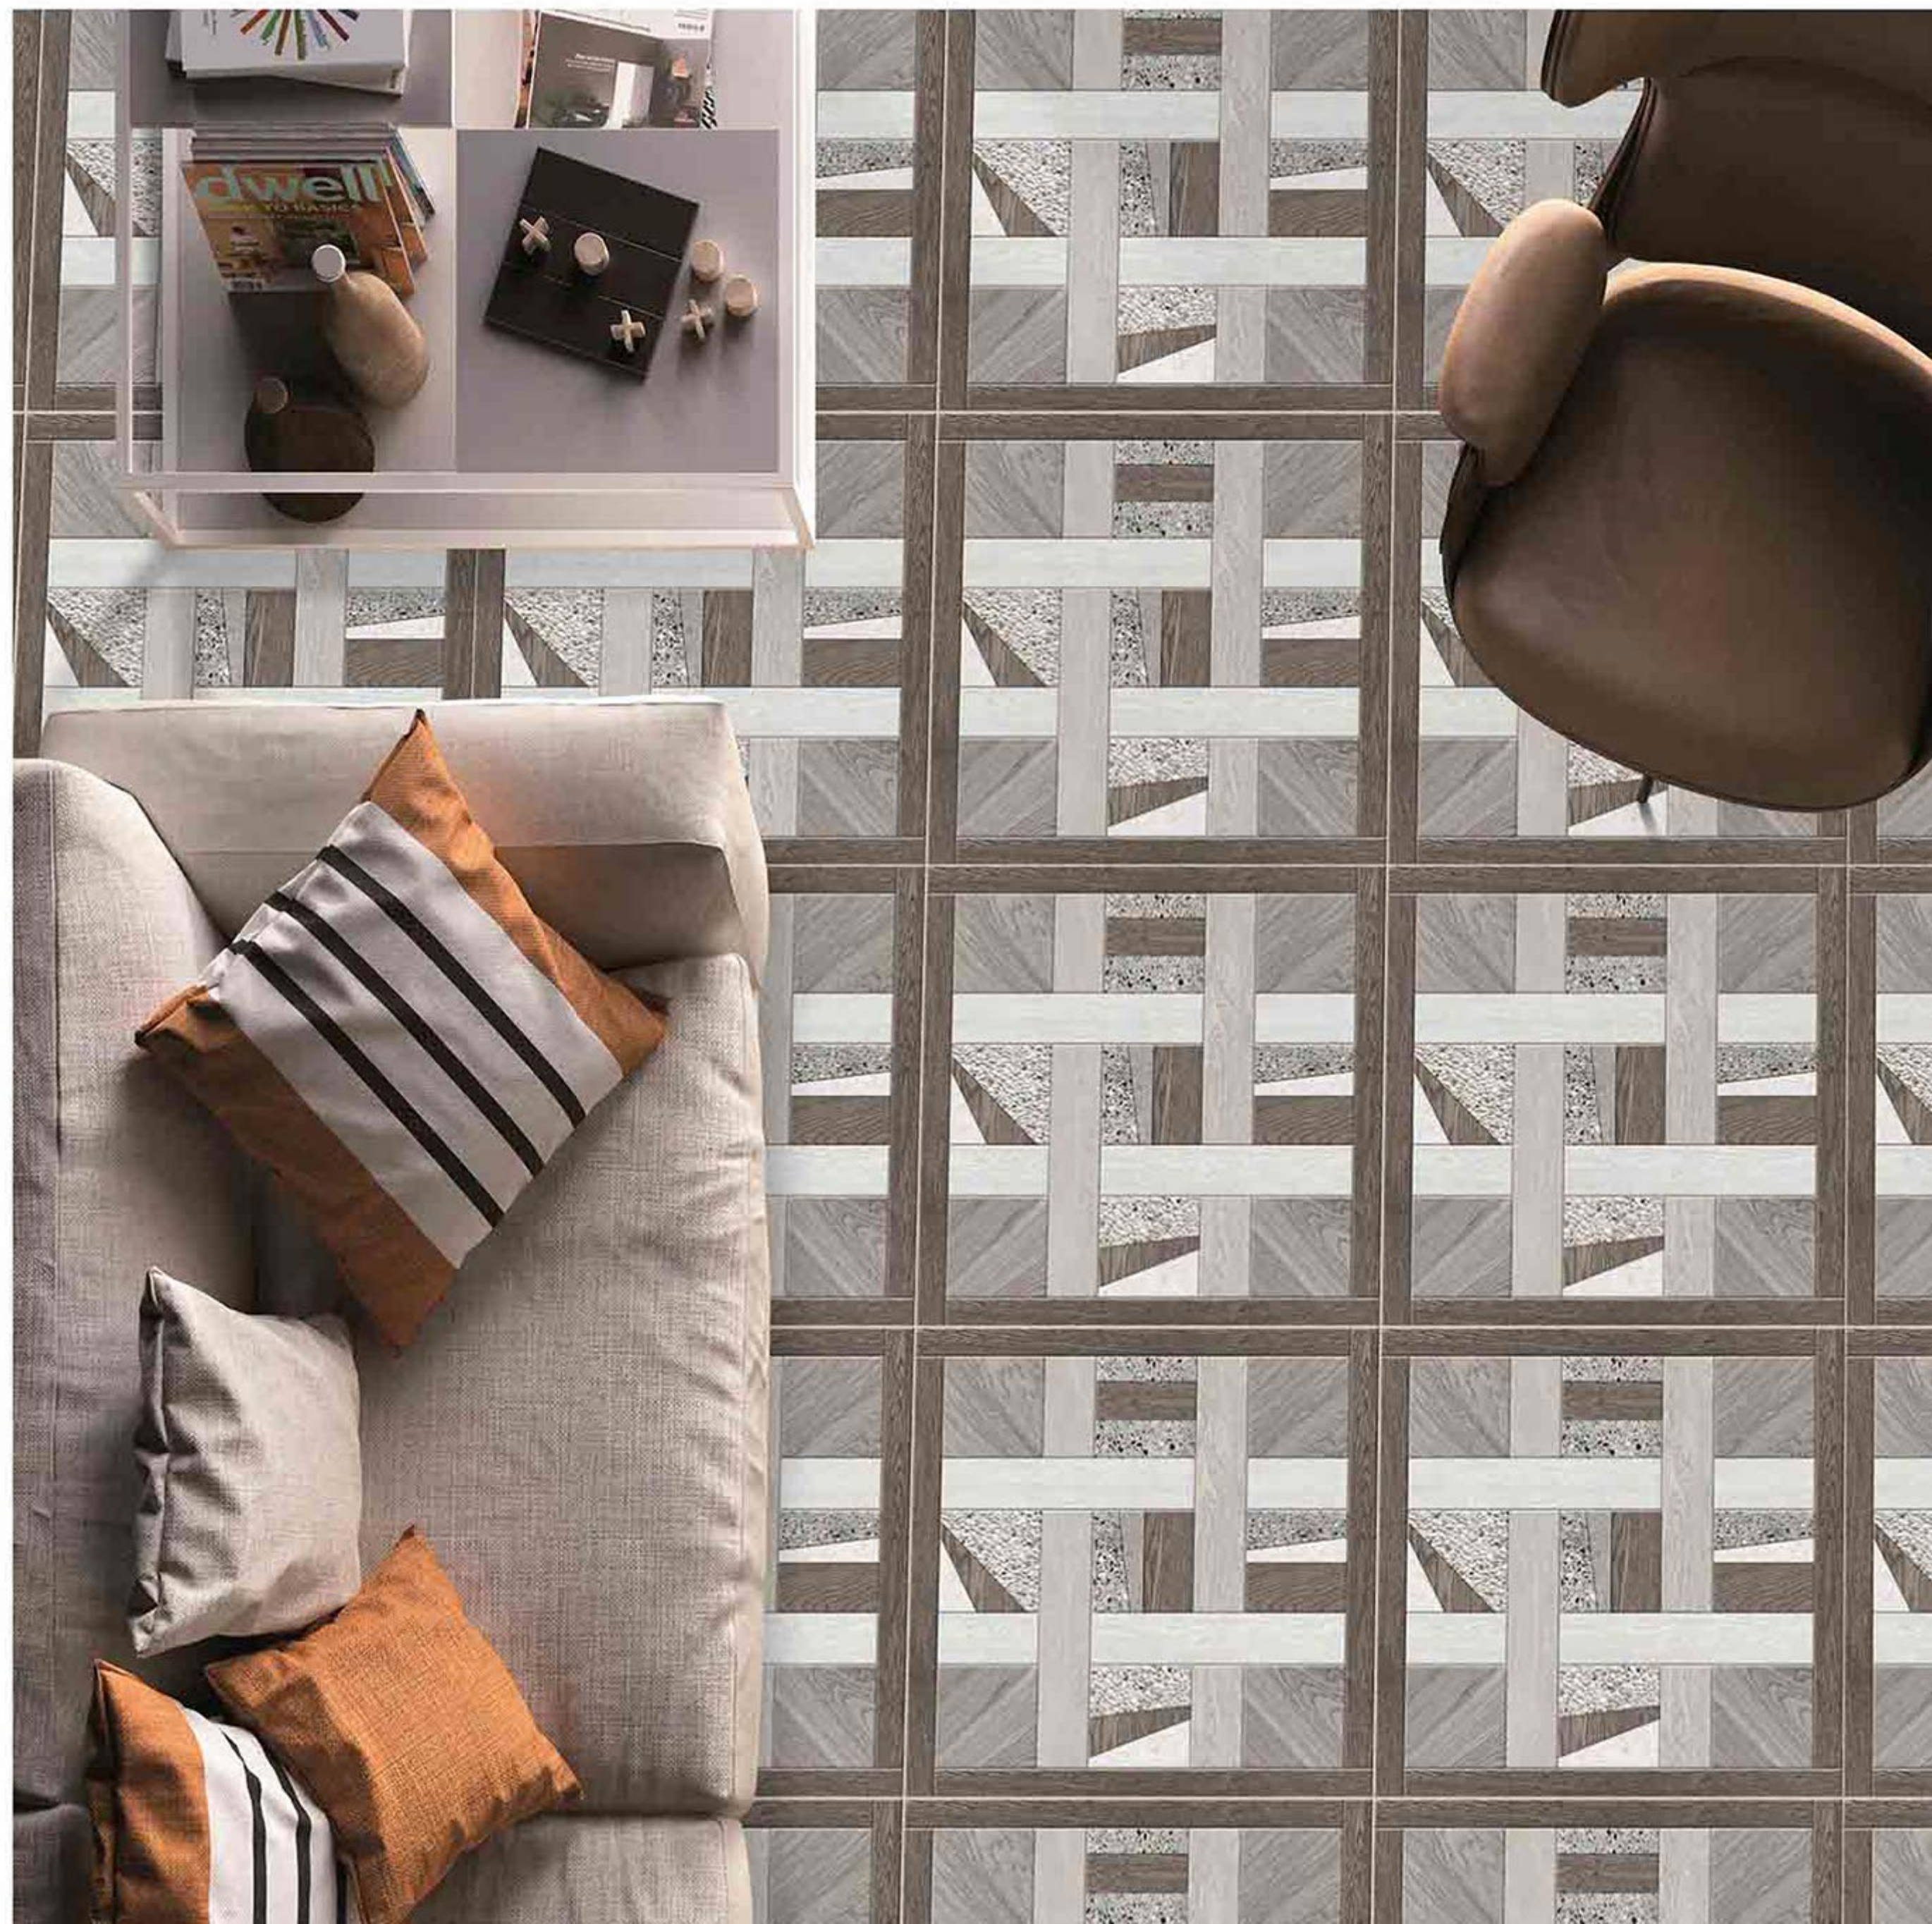

Zero
Maintenance

Easy to
Clean

CERAMIC
FLOOR
TILE

60x
60
CM

PUNCH
COLLECTION

1050

Low Water
Absorption

Frost
Resistant