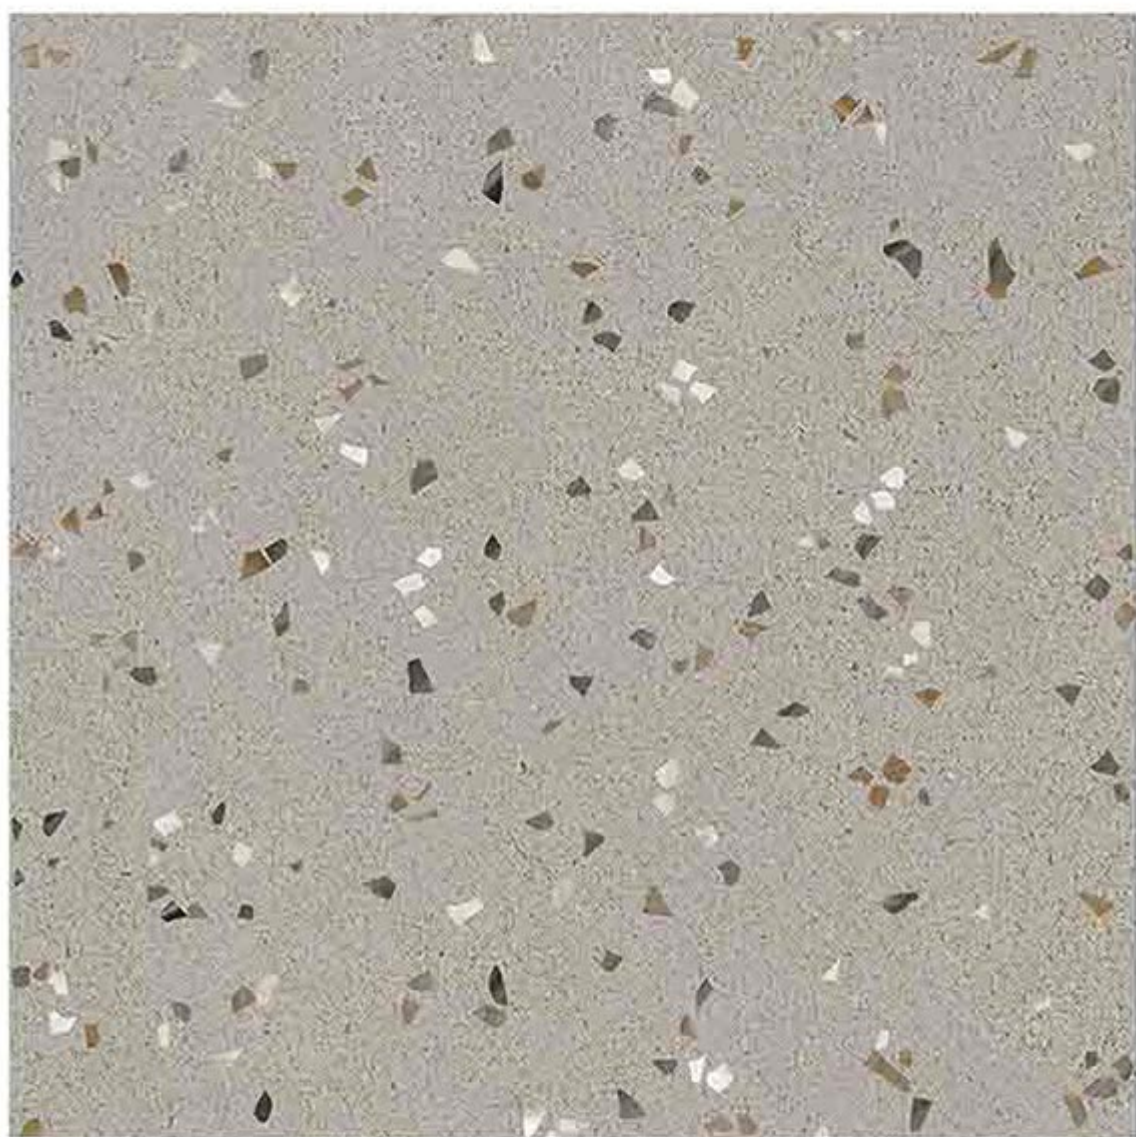

Chemical  
Resistant

Stain  
Resistance

Zero  
Maintenance

Easy to  
Clean

CERAMIC  
FLOOR  
TILE

60x  
60  
CM

TARRAZOO  
COLLECTION