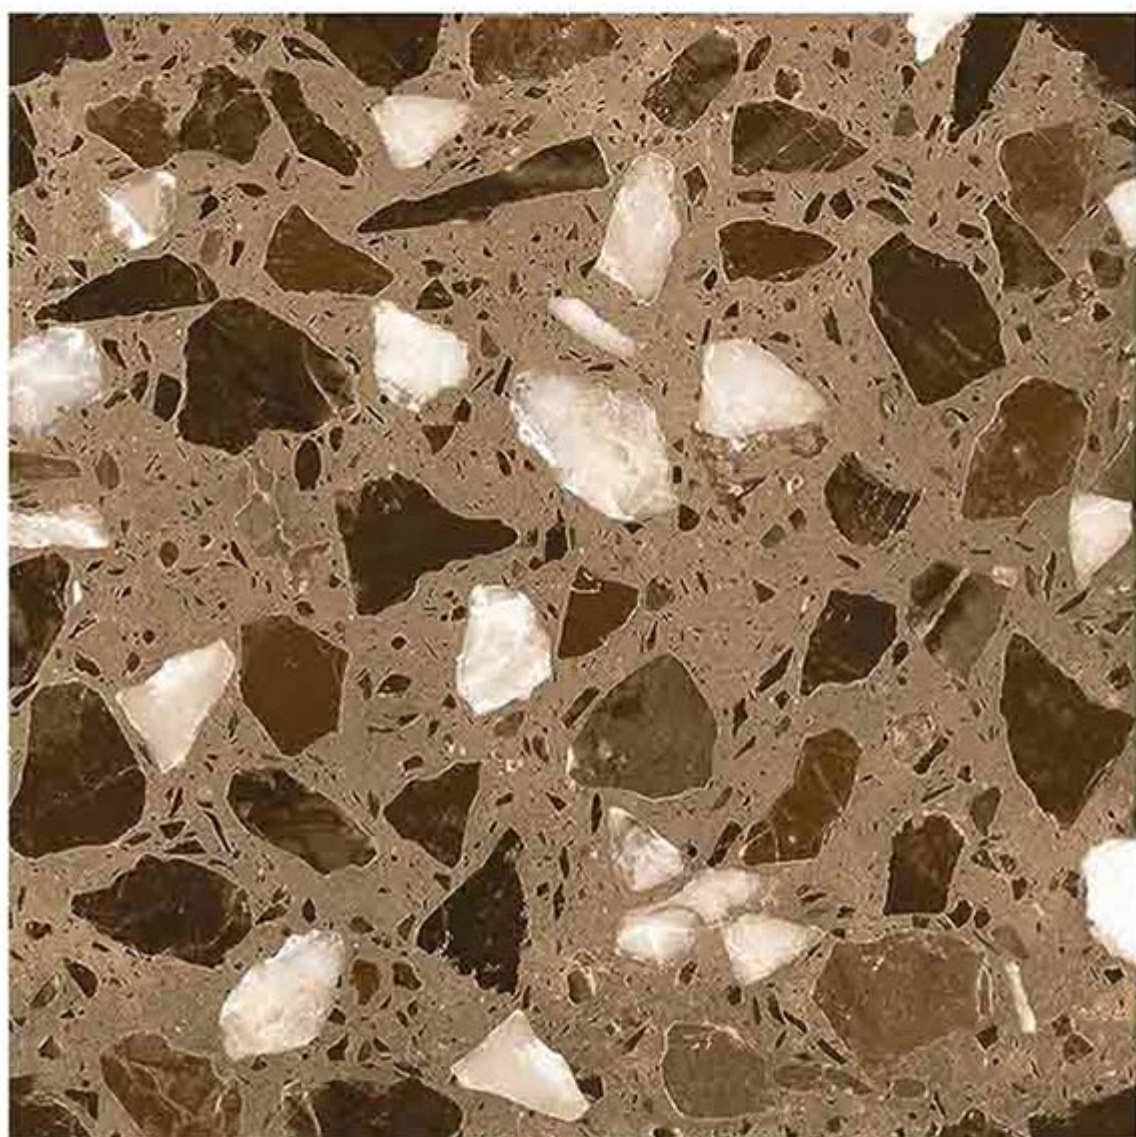

**12001**

Low Water  
Absorption

Frost  
Resistant

Chemical  
Resistant

Stain  
Resistance

Zero  
Maintenance

Easy to  
Clean

CERAMIC  
FLOOR  
TILE

60x  
60  
CM

TARRAZOO  
COLLECTION

**12002**

Low Water  
Absorption

Frost  
Resistant

Chemical  
Resistant

Stain  
Resistance

Zero  
Maintenance