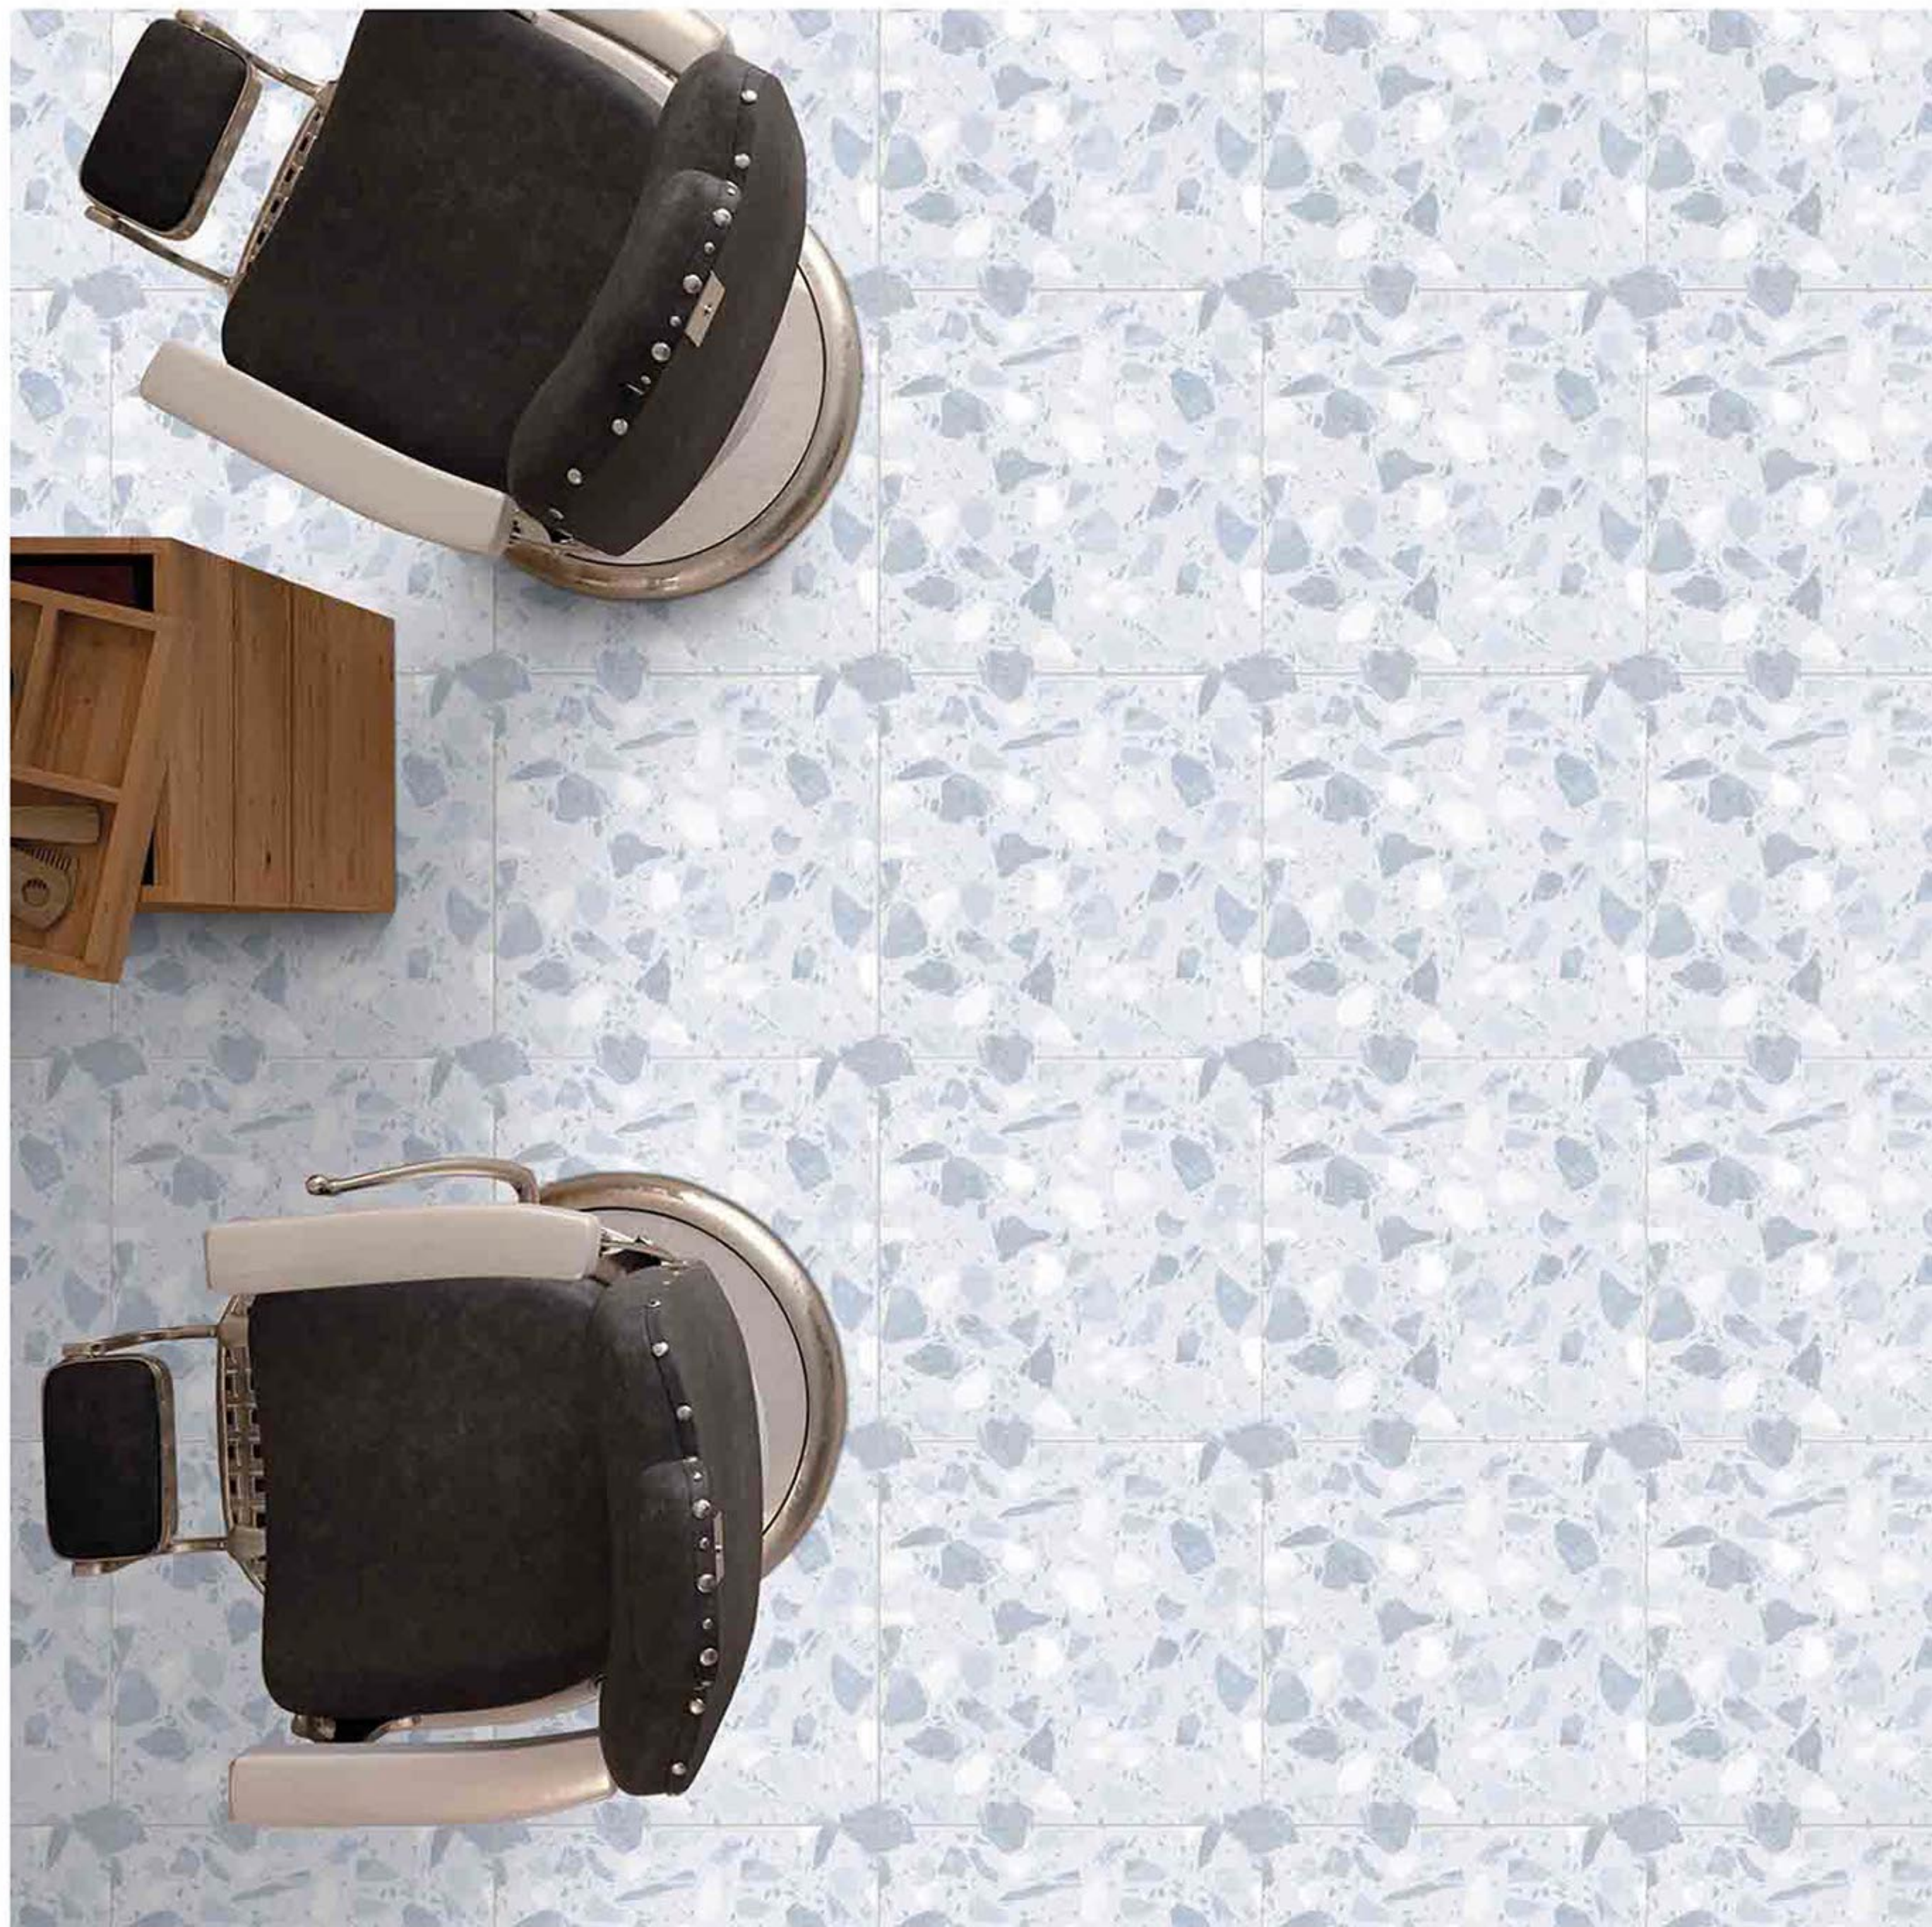

Frost  
Resistant

Chemical  
Resistant

Stain  
Resistance

Zero  
Maintenance

Easy to  
Clean

CERAMIC  
FLOOR  
TILE

60x  
60  
CM

TARRAZOO  
COLLECTION