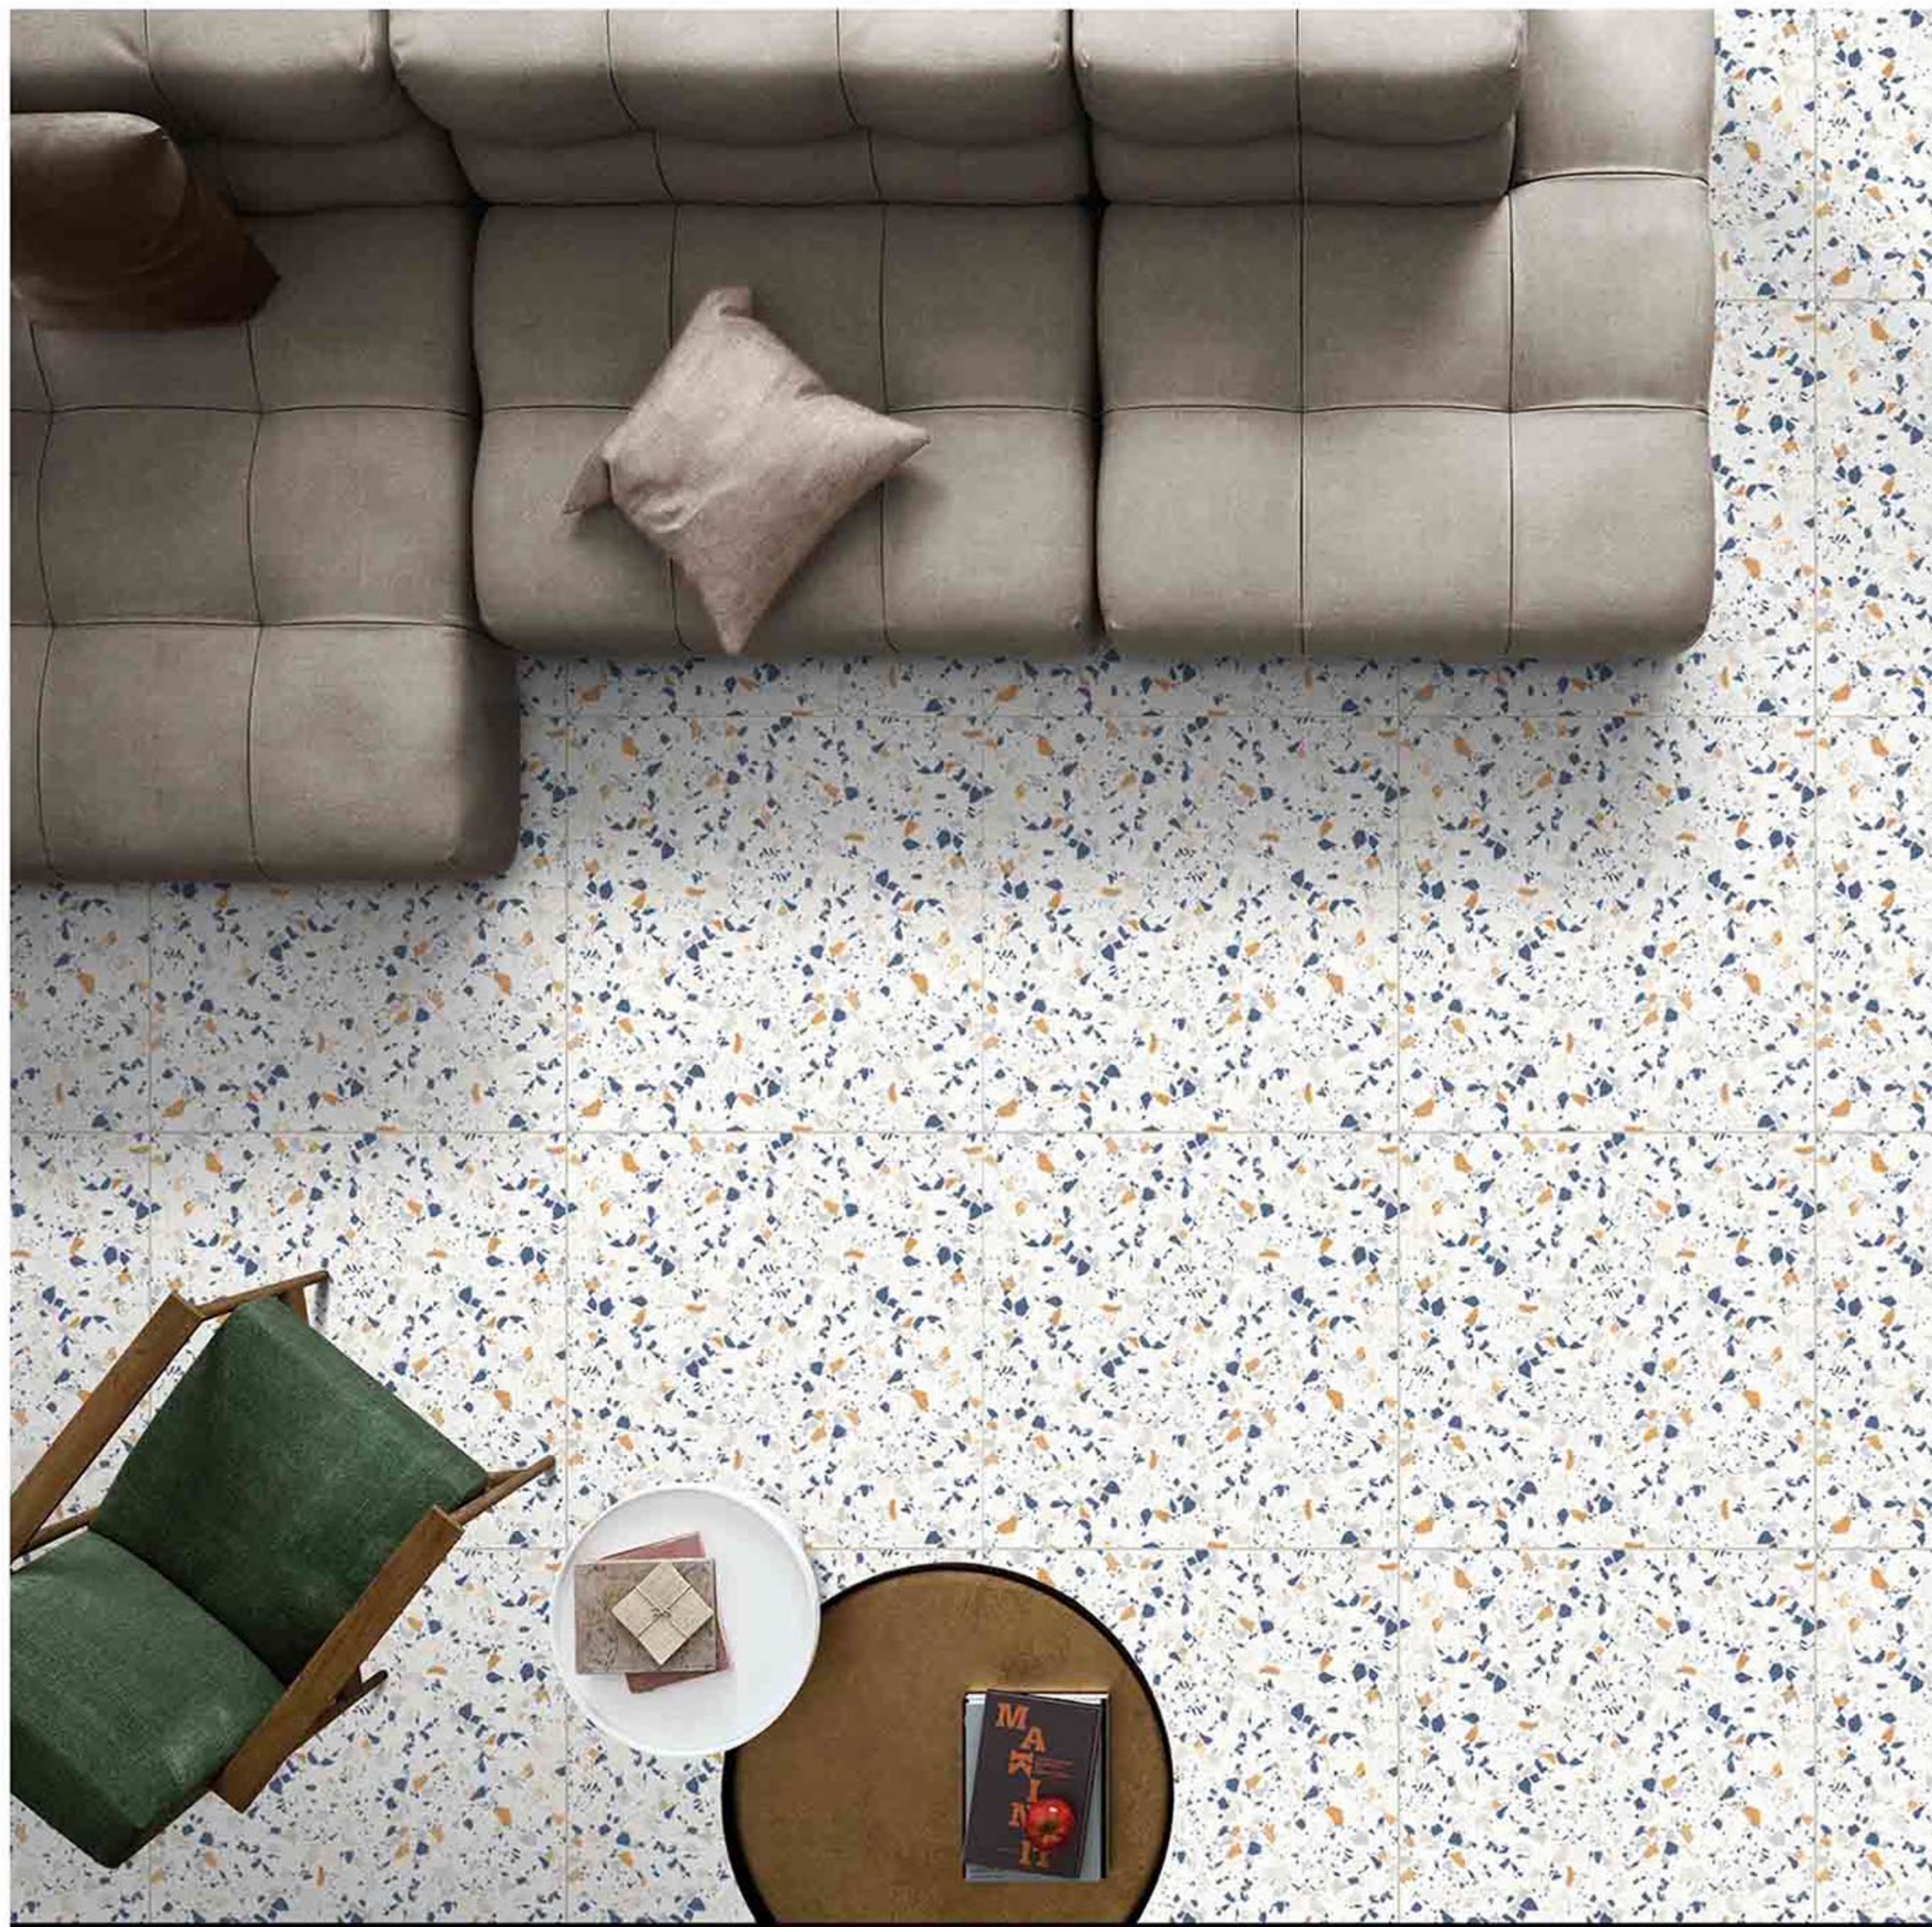

CERAMIC
FLOOR
TILE

60x
60
CM

TARRAZOO
COLLECTION

12013

Low Water
Absorption

Frost
Resistant

Chemical
Resistant

Stain
Resistance

Zero
Maintenance

Easy to
Clean