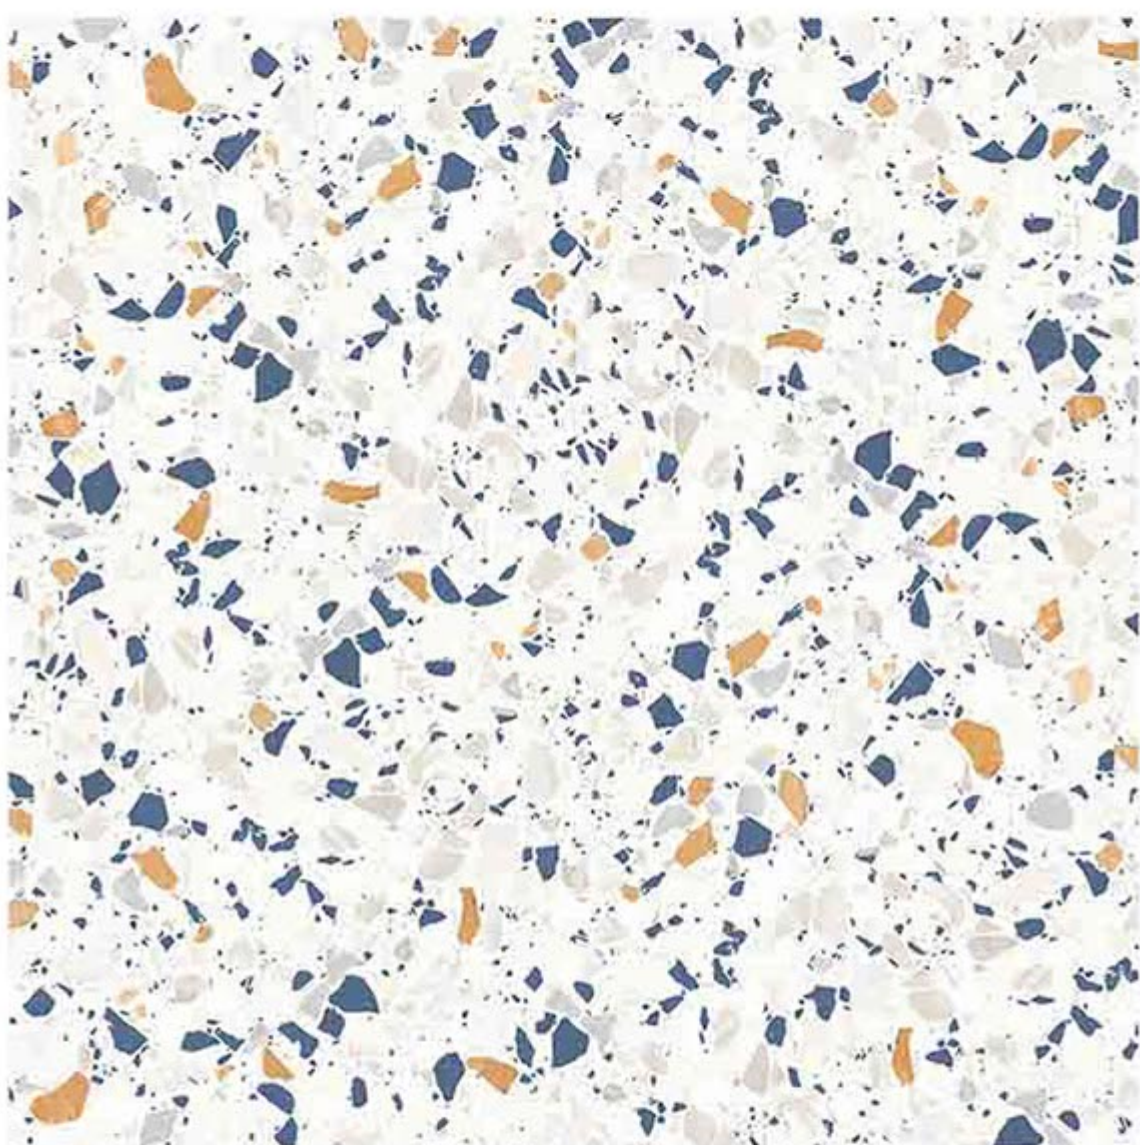

CERAMIC
FLOOR
TILE

60x
60
CM

TARRAZOO
COLLECTION

12013

Low Water
Absorption

Frost
Resistant

Chemical
Resistant

Stain
Resistance

Zero
Maintenance

Easy to
Clean