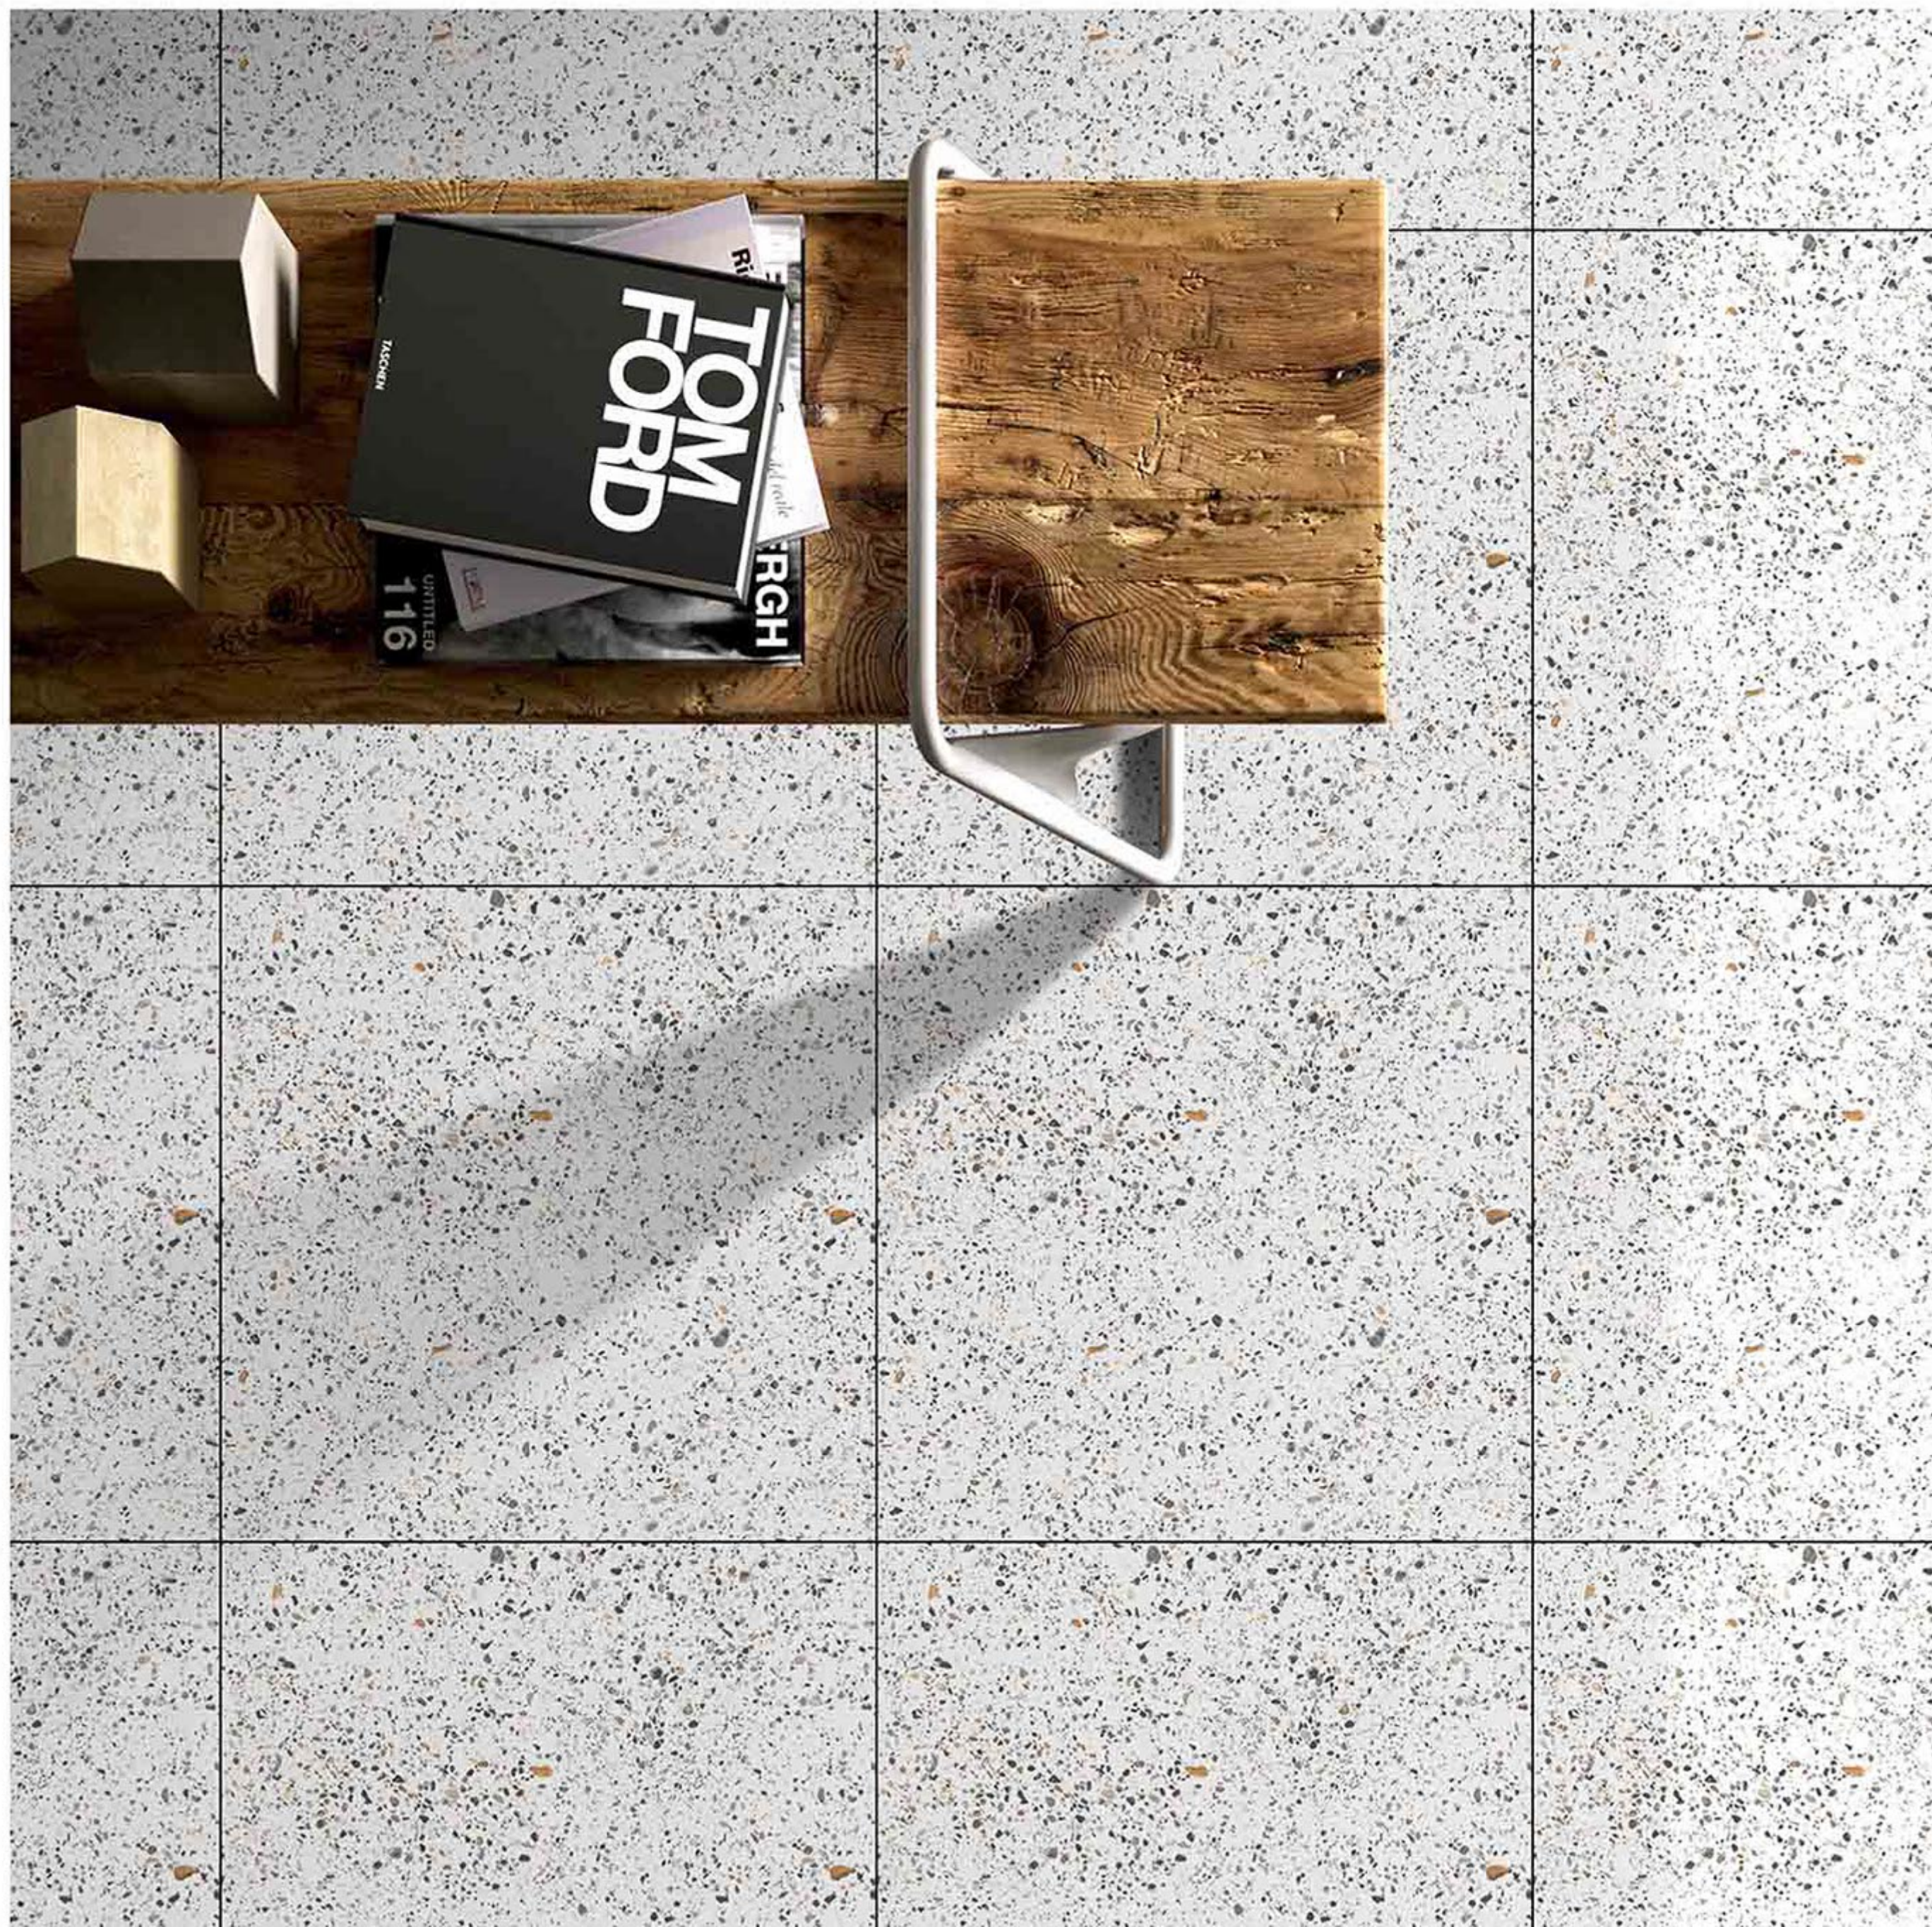

CERAMIC
FLOOR
TILE

60x
60
CM

TARRAZOO
COLLECTION

12017

Low Water
Absorption

Frost
Resistant

Chemical
Resistant

Stain
Resistance

Zero
Maintenance

Easy to
Clean