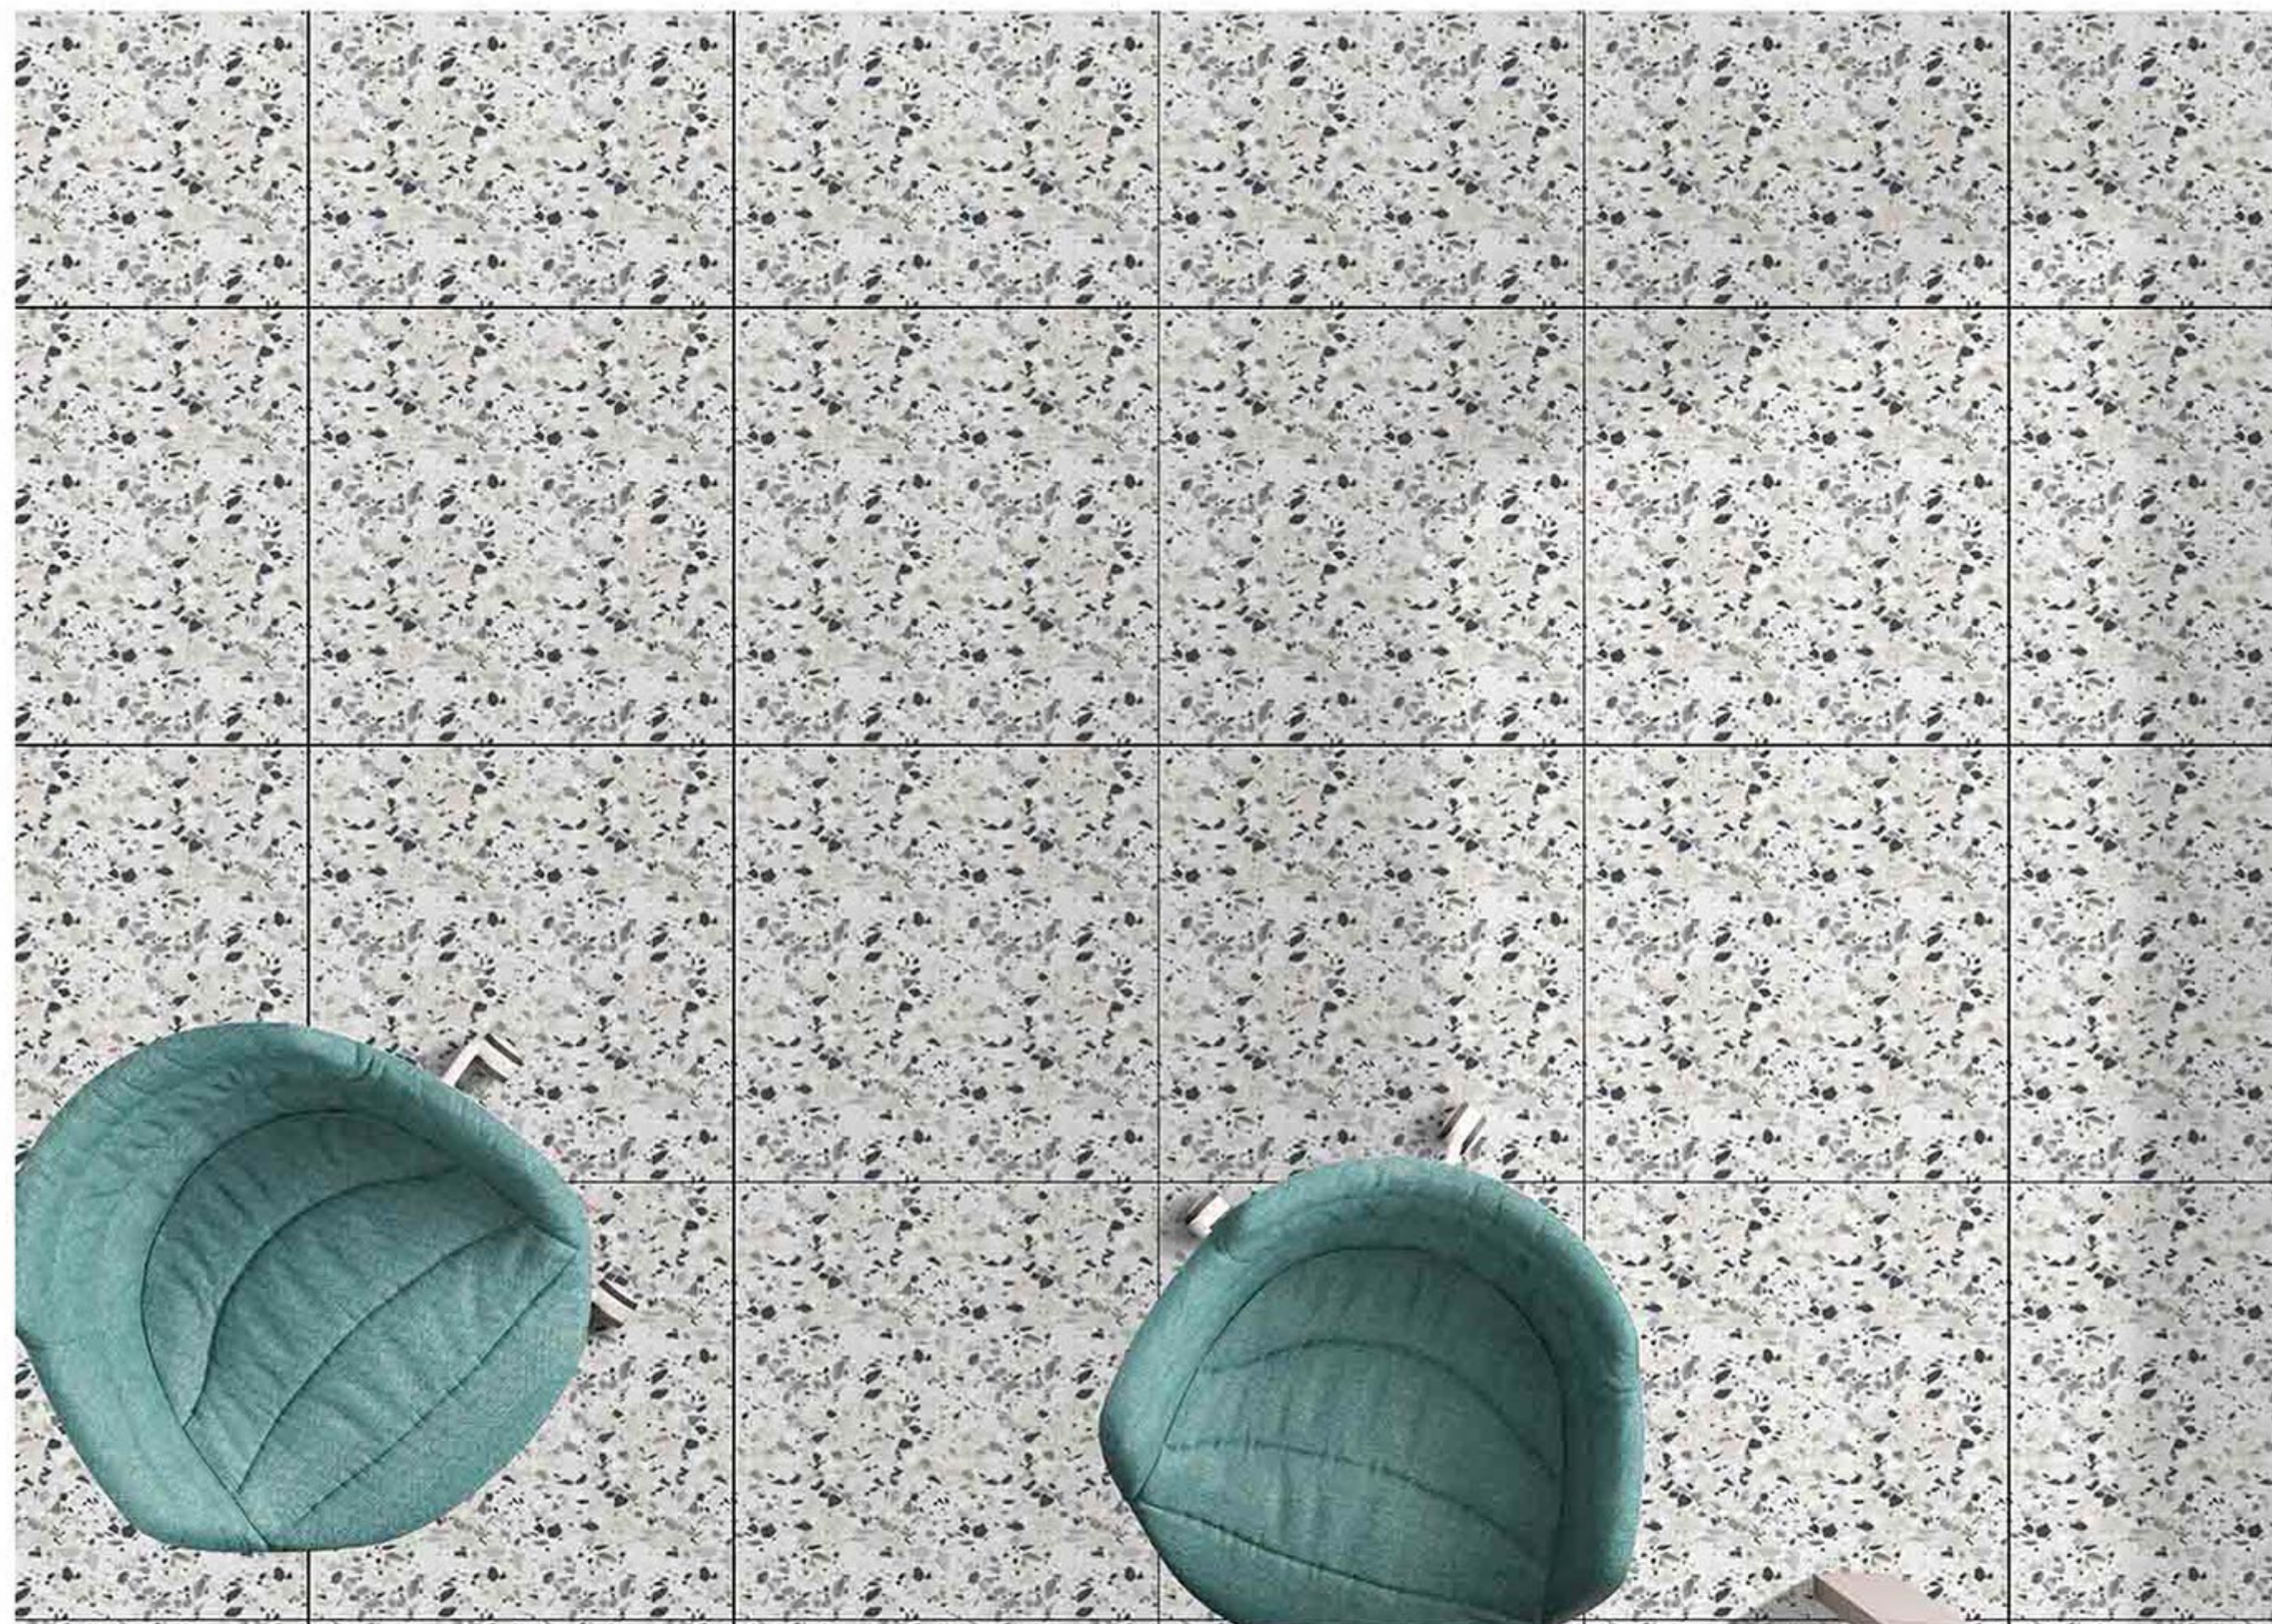

60x  
60  
CM

TARRAZOO  
COLLECTION

**12016**

Low Water  
Absorption

Frost  
Resistant

Chemical  
Resistant

Stain  
Resistance

Zero  
Maintenance