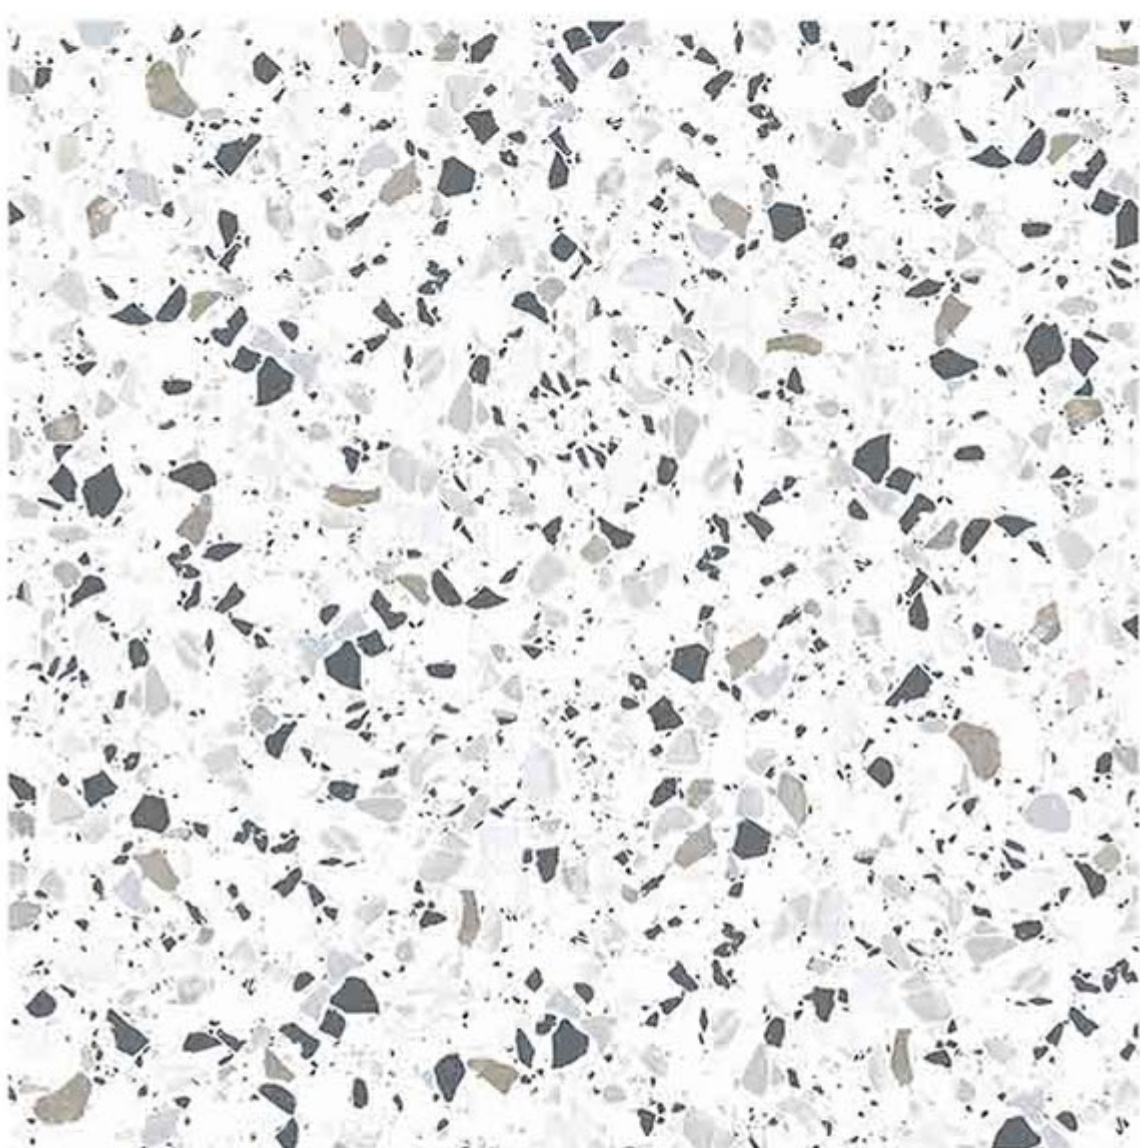

Stain  
Resistance

Zero  
Maintenance

Easy to  
Clean

CERAMIC  
FLOOR  
TILE

60x  
60  
CM

TARRAZOO  
COLLECTION

**12014**

Low Water  
Absorption