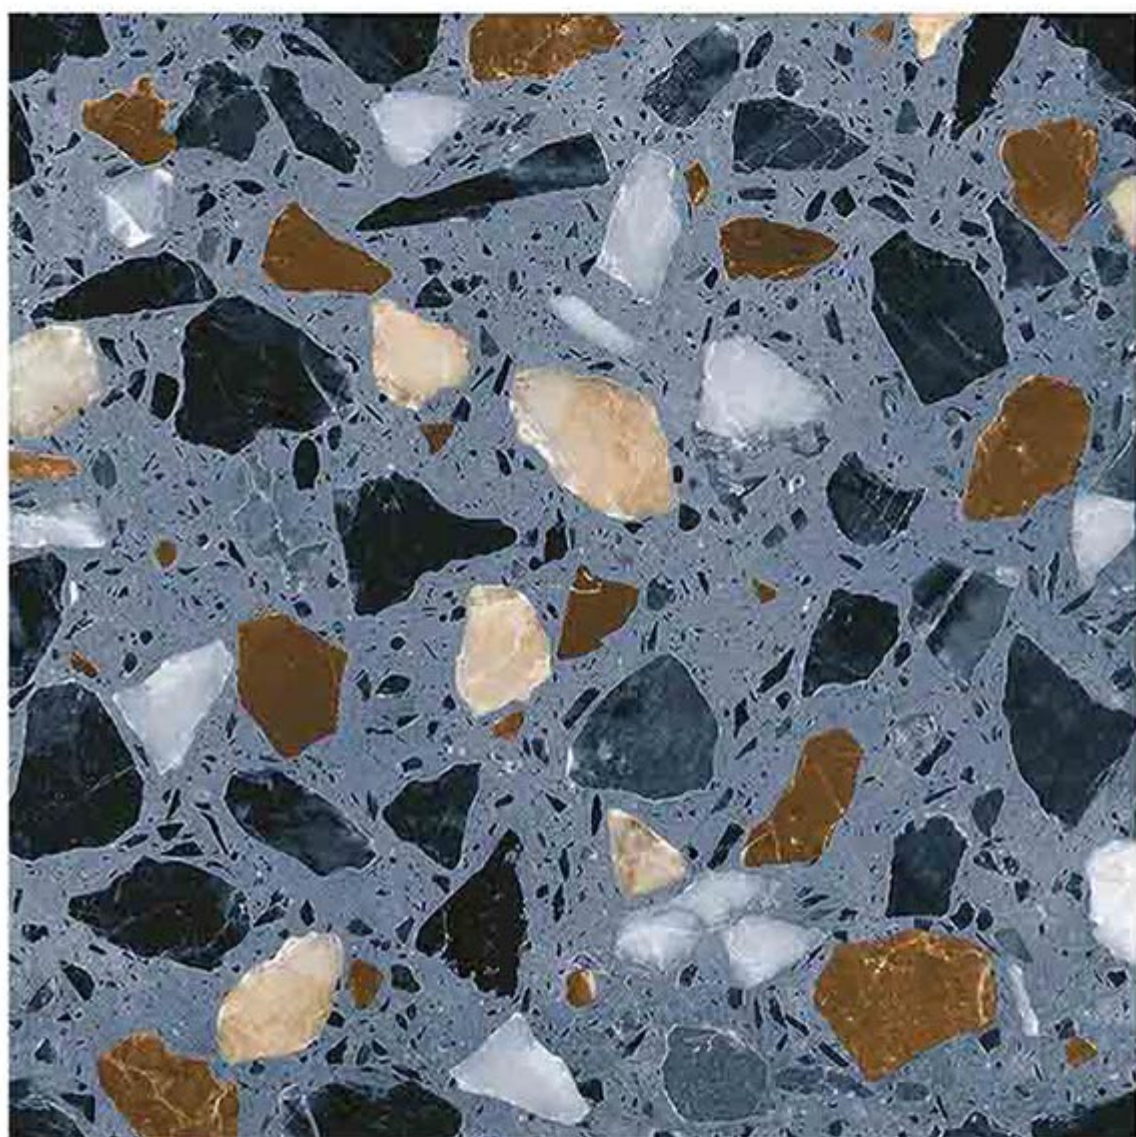

**12001**

Low Water  
Absorption

Frost  
Resistant

Chemical  
Resistant

Stain  
Resistance

Zero  
Maintenance

Easy to  
Clean

CERAMIC  
FLOOR  
TILE