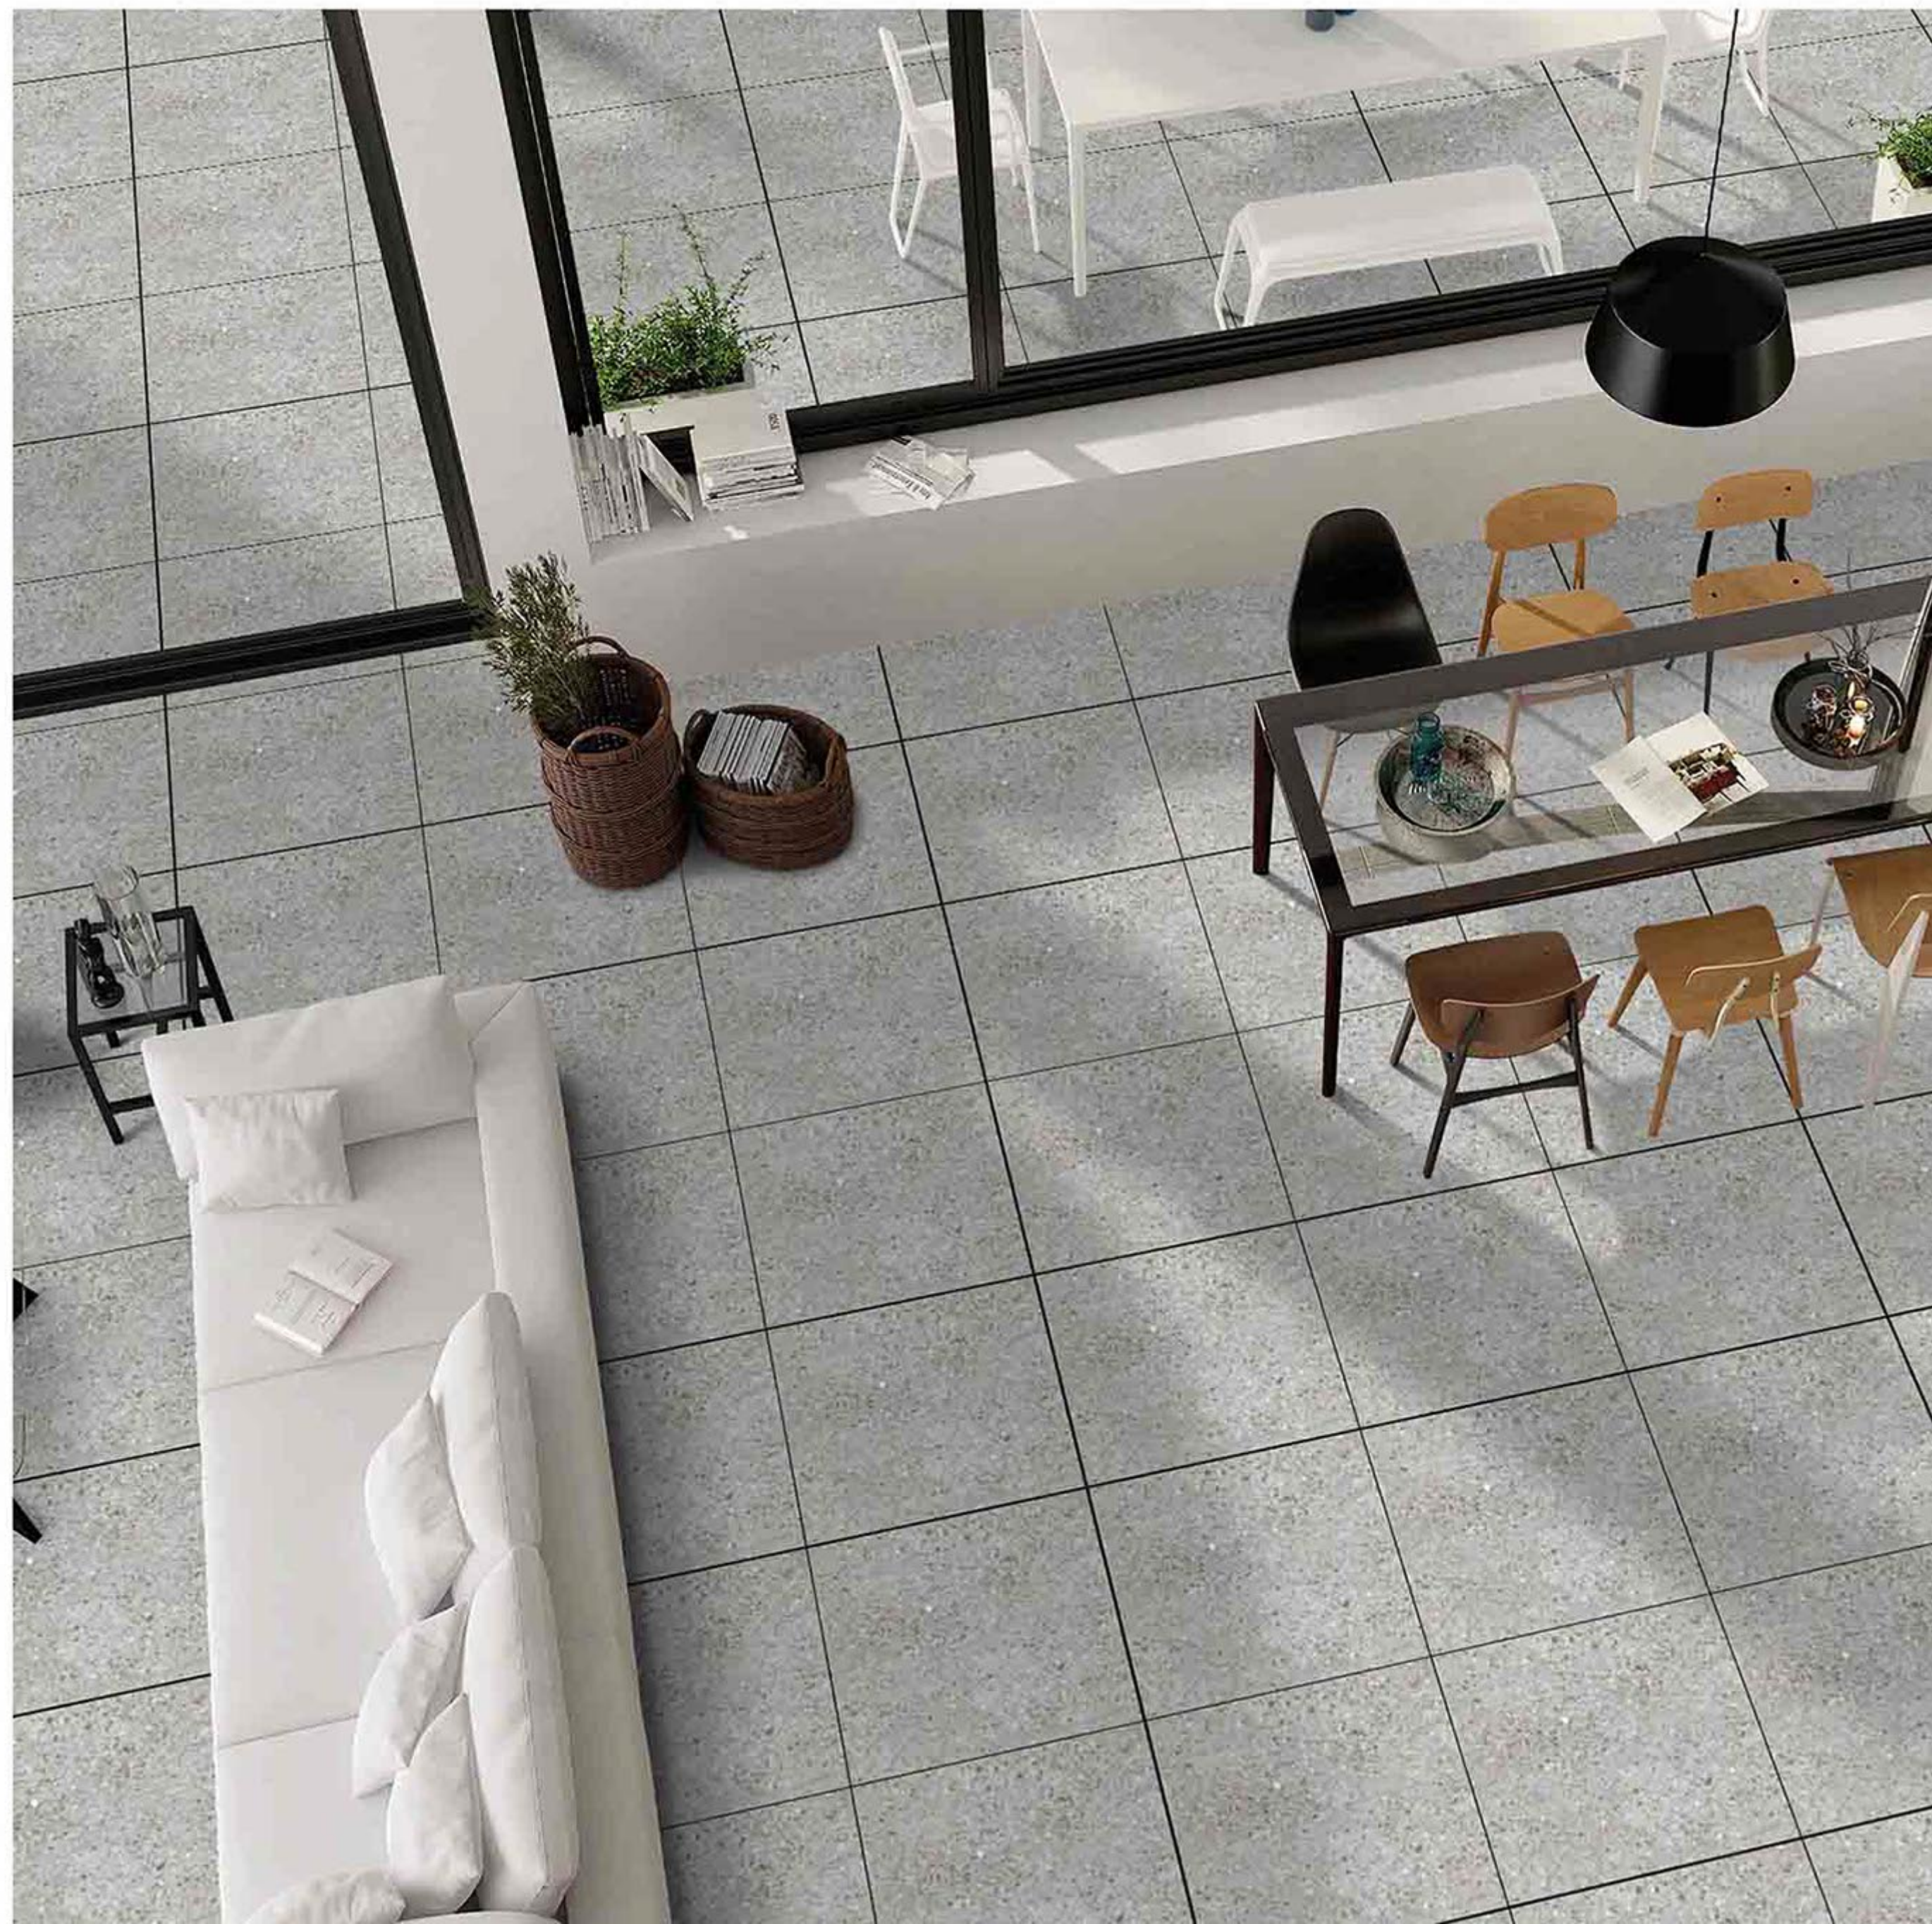

Chemical  
Resistant

Stain  
Resistance

Zero  
Maintenance

Easy to  
Clean

CERAMIC  
FLOOR  
TILE

60x  
60  
CM

TARRAZOO  
COLLECTION