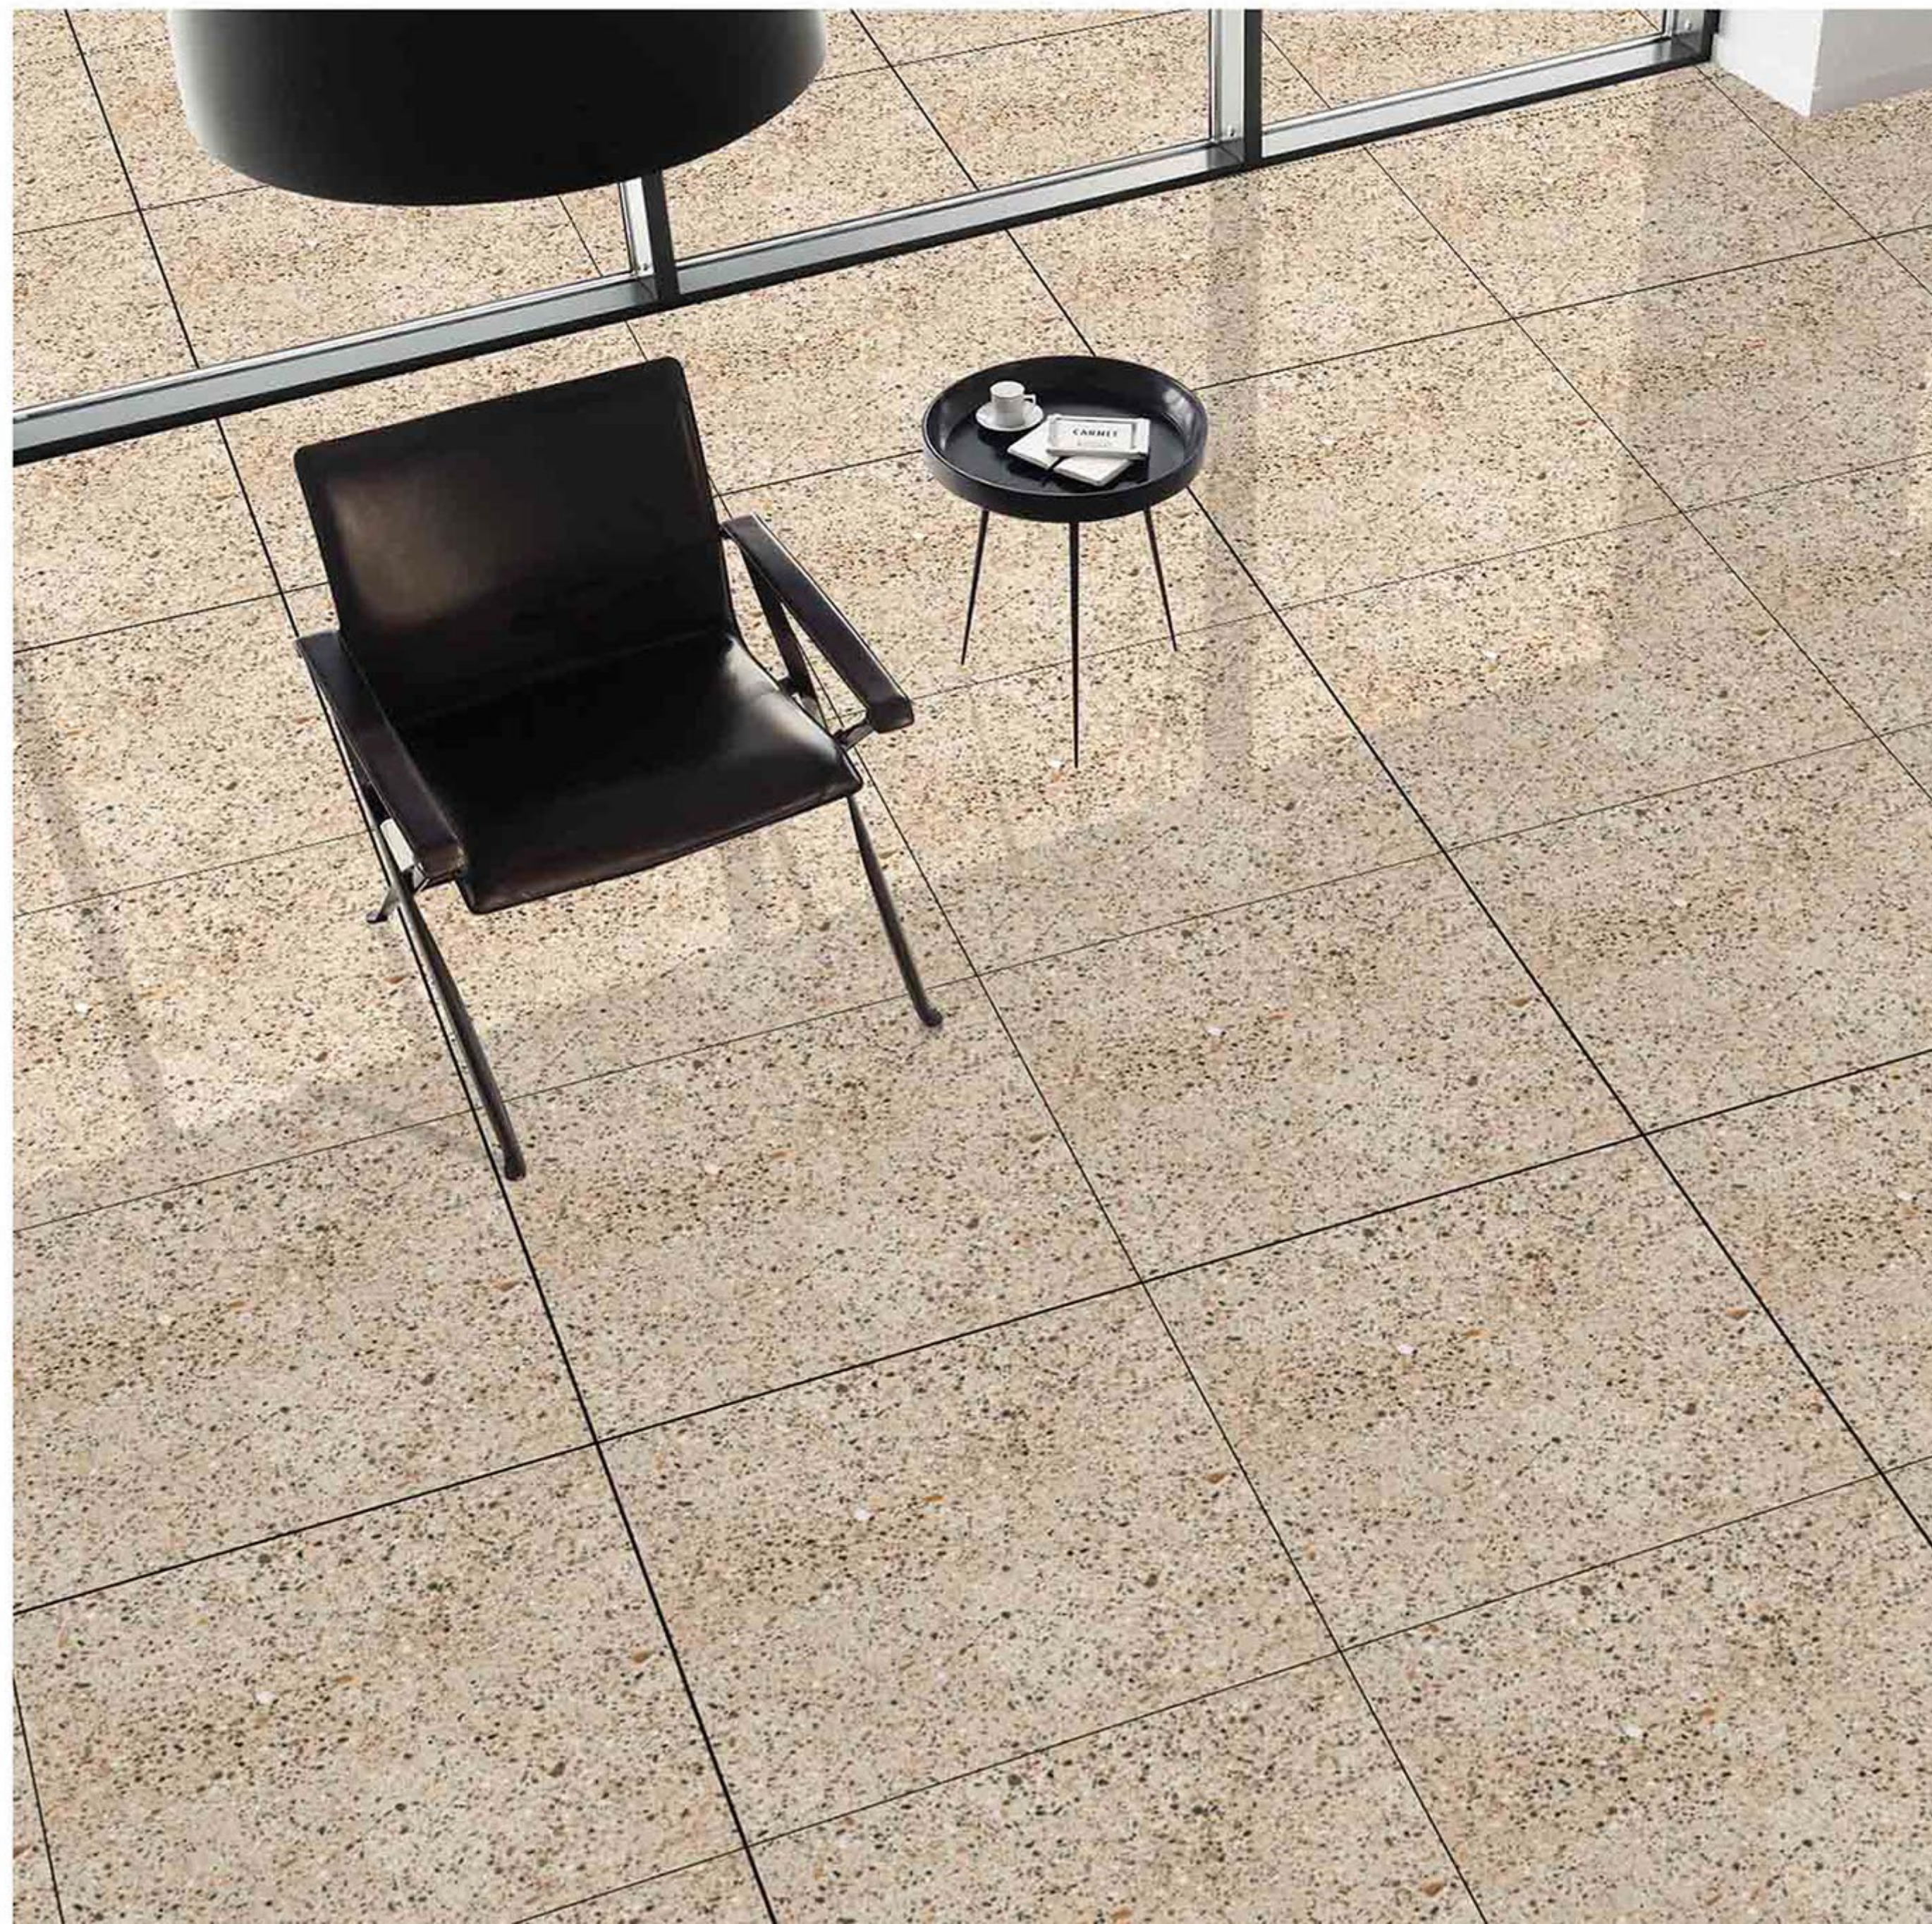

CERAMIC
FLOOR
TILE

60x
60
CM

TARRAZOO
COLLECTION

12006

RANDOM

Low Water
Absorption

Frost
Resistant

Chemical
Resistant

Stain
Resistance

Zero
Maintenance

Easy to
Clean