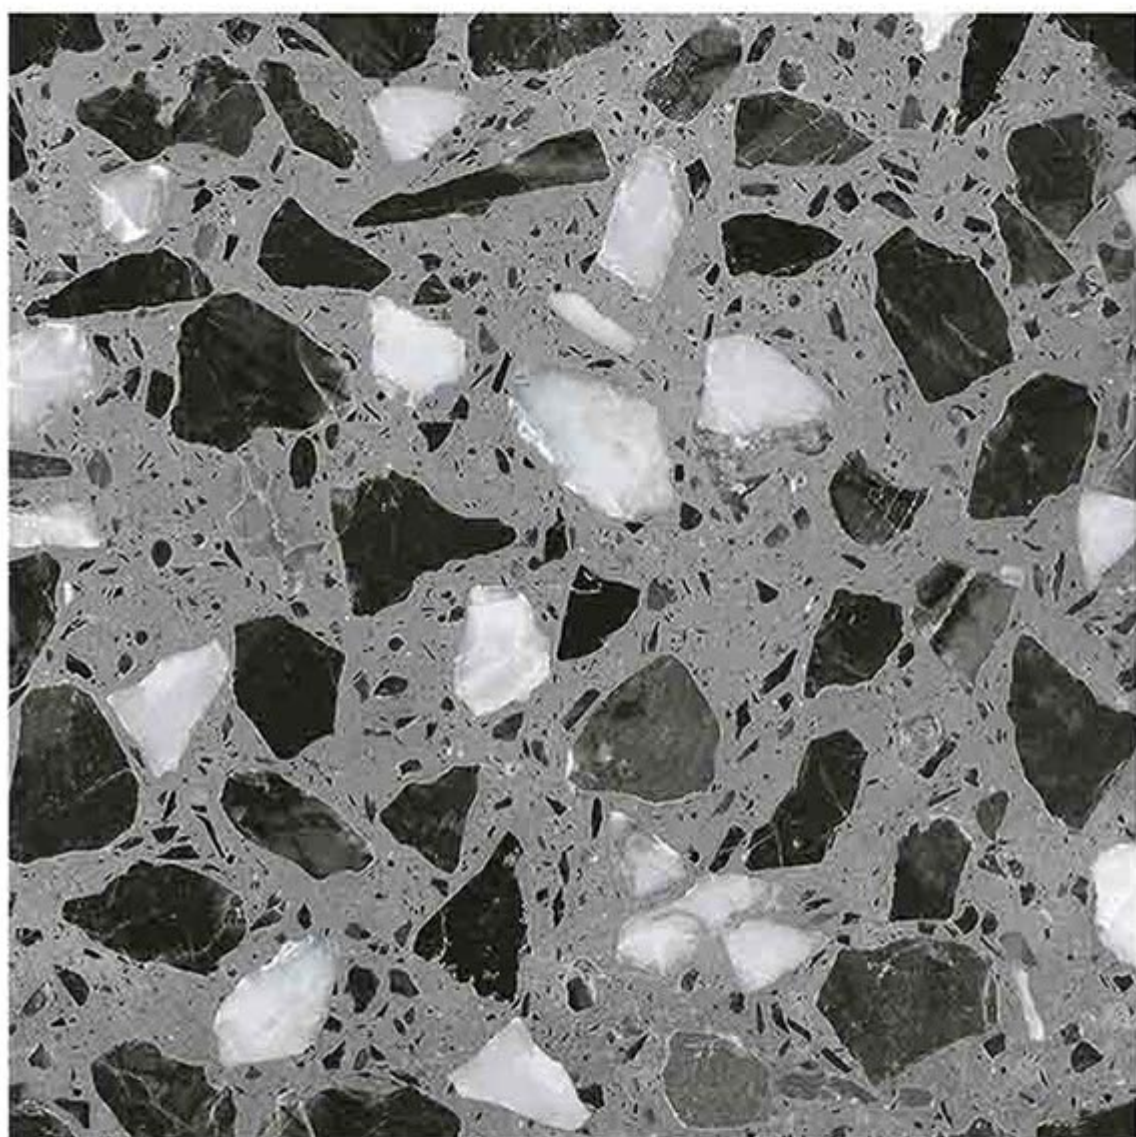

60x  
60  
CM

TARRAZOO  
COLLECTION

**12002**

Low Water  
Absorption

Frost  
Resistant

Chemical  
Resistant

Stain  
Resistance

Zero  
Maintenance

Easy to  
Clean

CERAMIC  
FLOOR  
TILE

60x  
60  
CM

TARRAZOO  
COLLECTION

**12003**

Low Water  
Absorption

Frost  
Resistant

Chemical  
Resistant